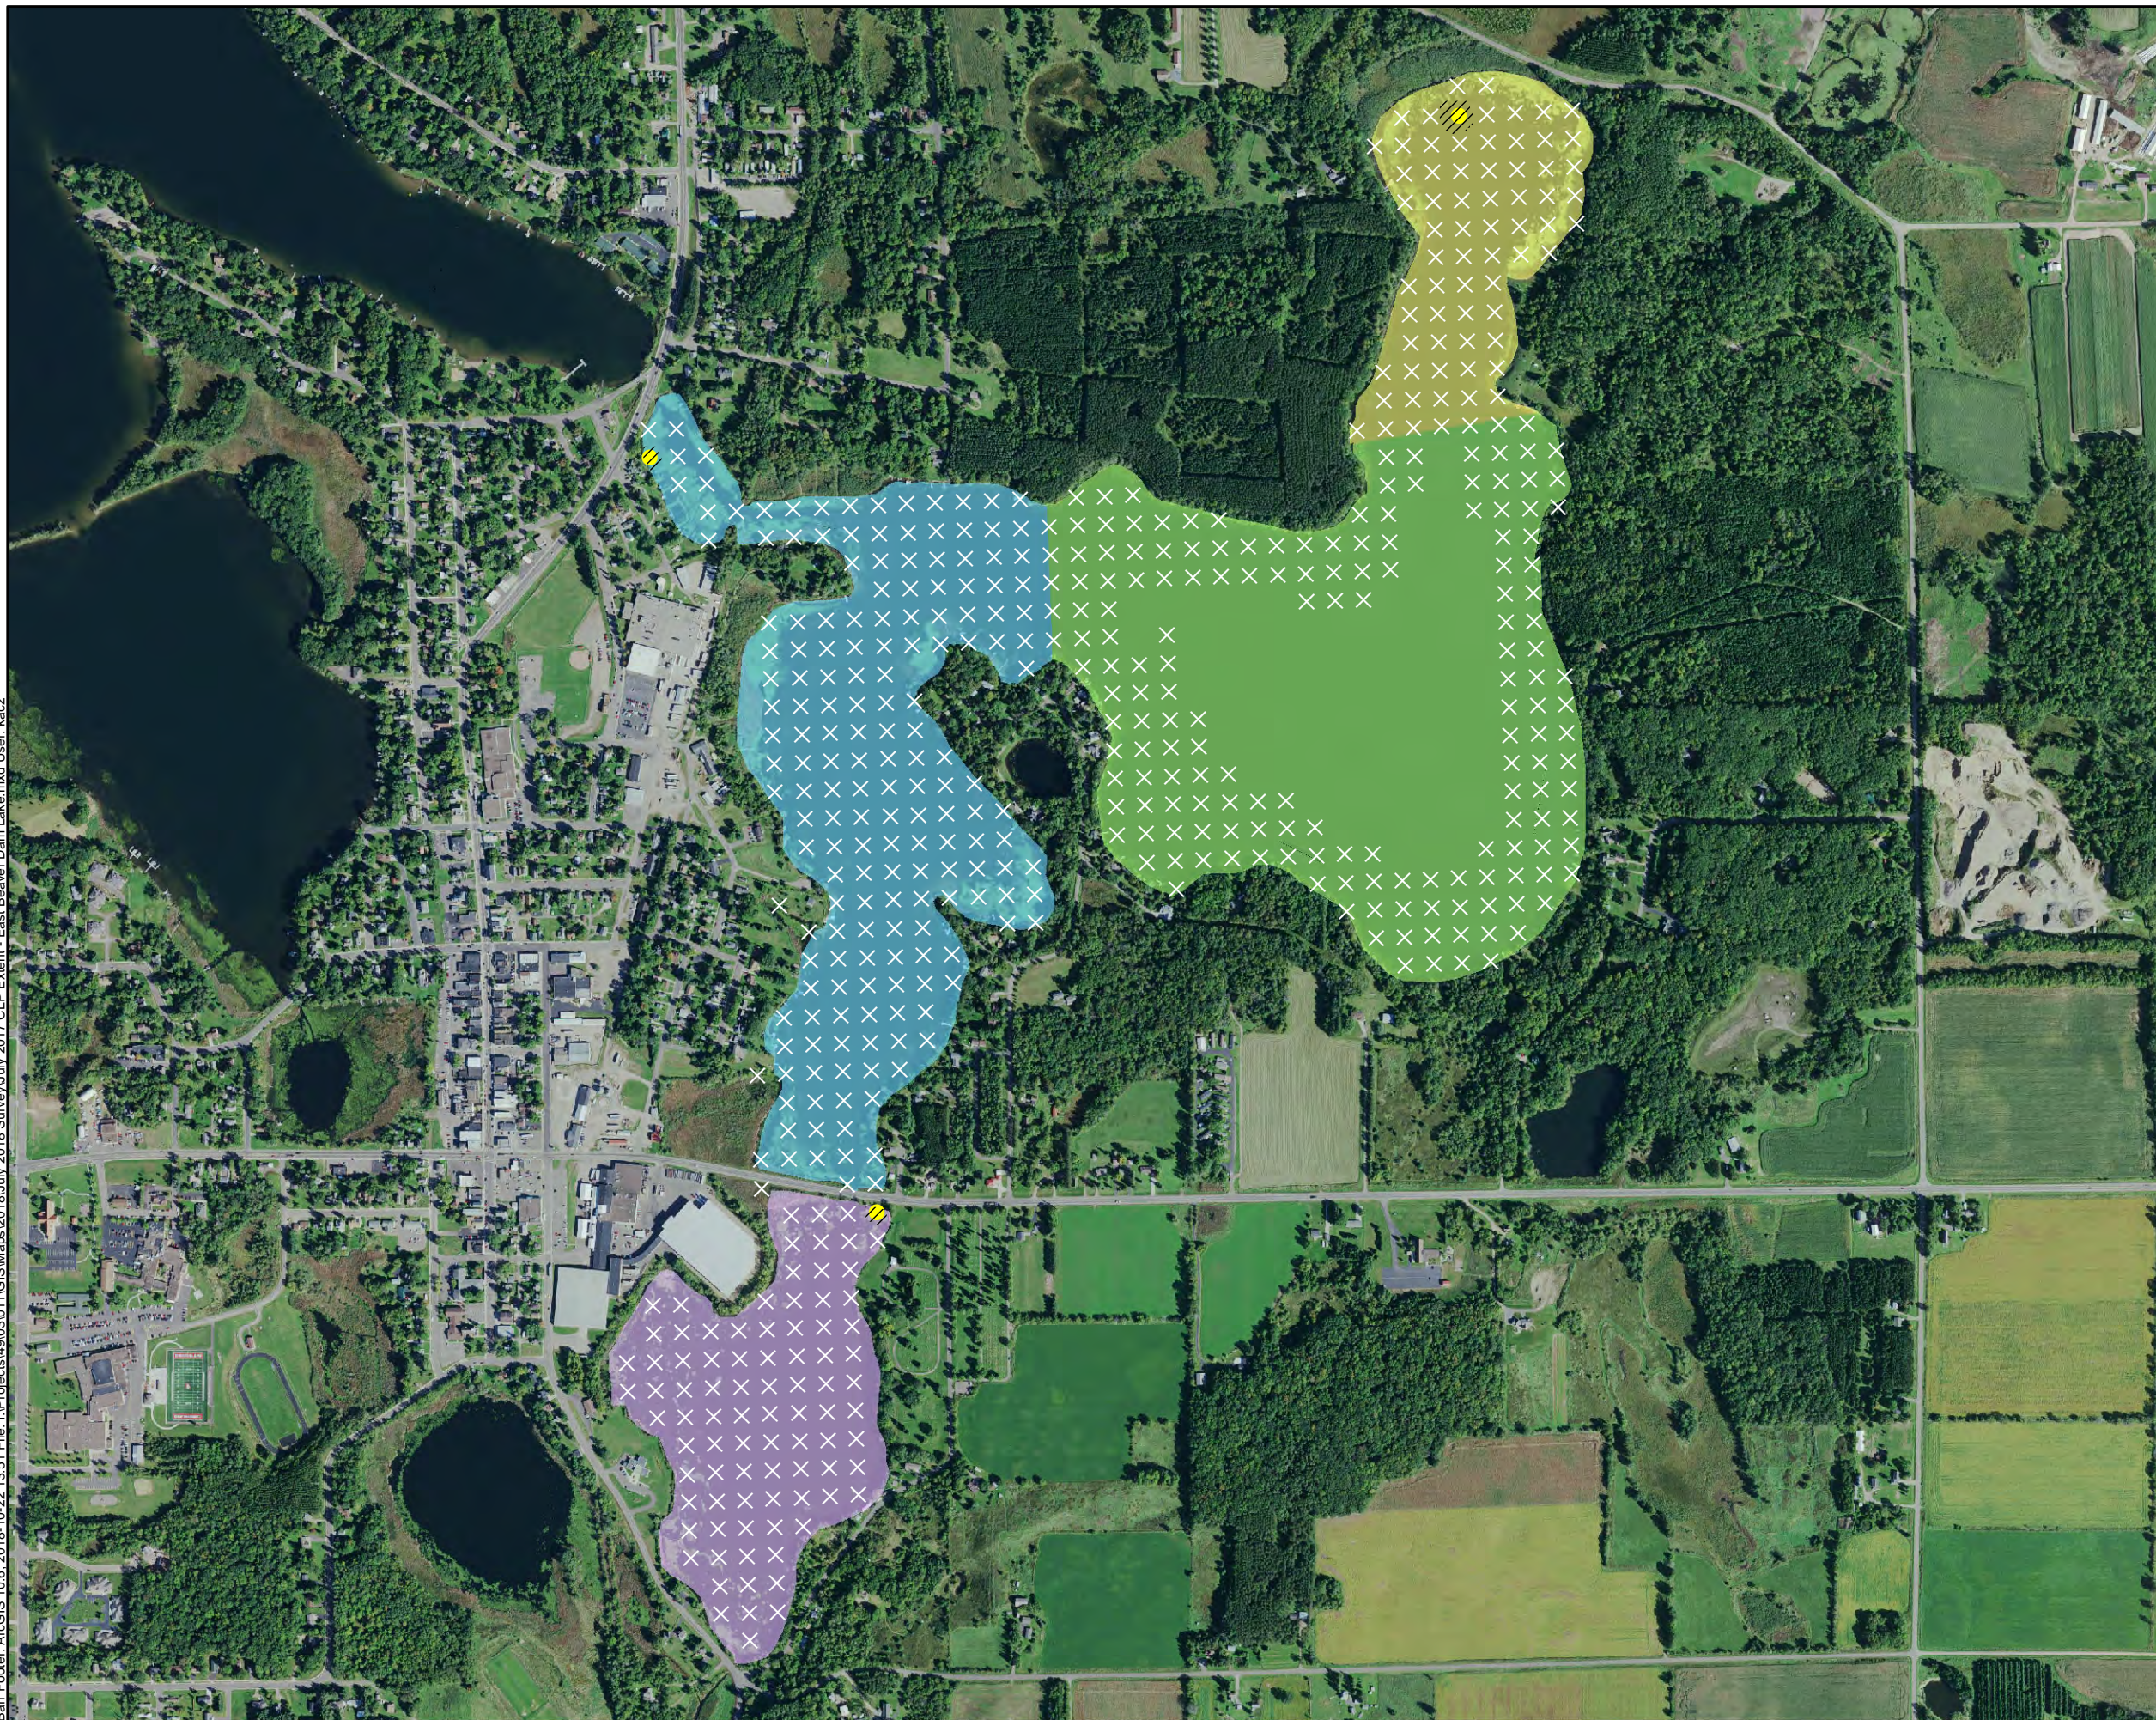

Barr Footer: ArcGIS 10.6, 2018-10-22 13:51 File: I:\Projects\4903\011\GIS\Maps\2018\July 2018 Survey\July 2017 CLP Extent - East Beaver Dam Lake.mxd User: kac2

- CLP Observed
- × No CLP Present
- Approximate Extent of CLP (July 2018)
- **Total Area of CLP: 1.08 Acres**
- East Lake (0 Acres)
- City Bay (0.23 Acres)
- Cemetery Bay (0.21 Acres)
- Norwegian Bay (0.64 Acres)

**JULY 2018 CURLY-LEAF PONDWEED
EXTENT**
Beaver Dam and Library Lake
Barron County, WI