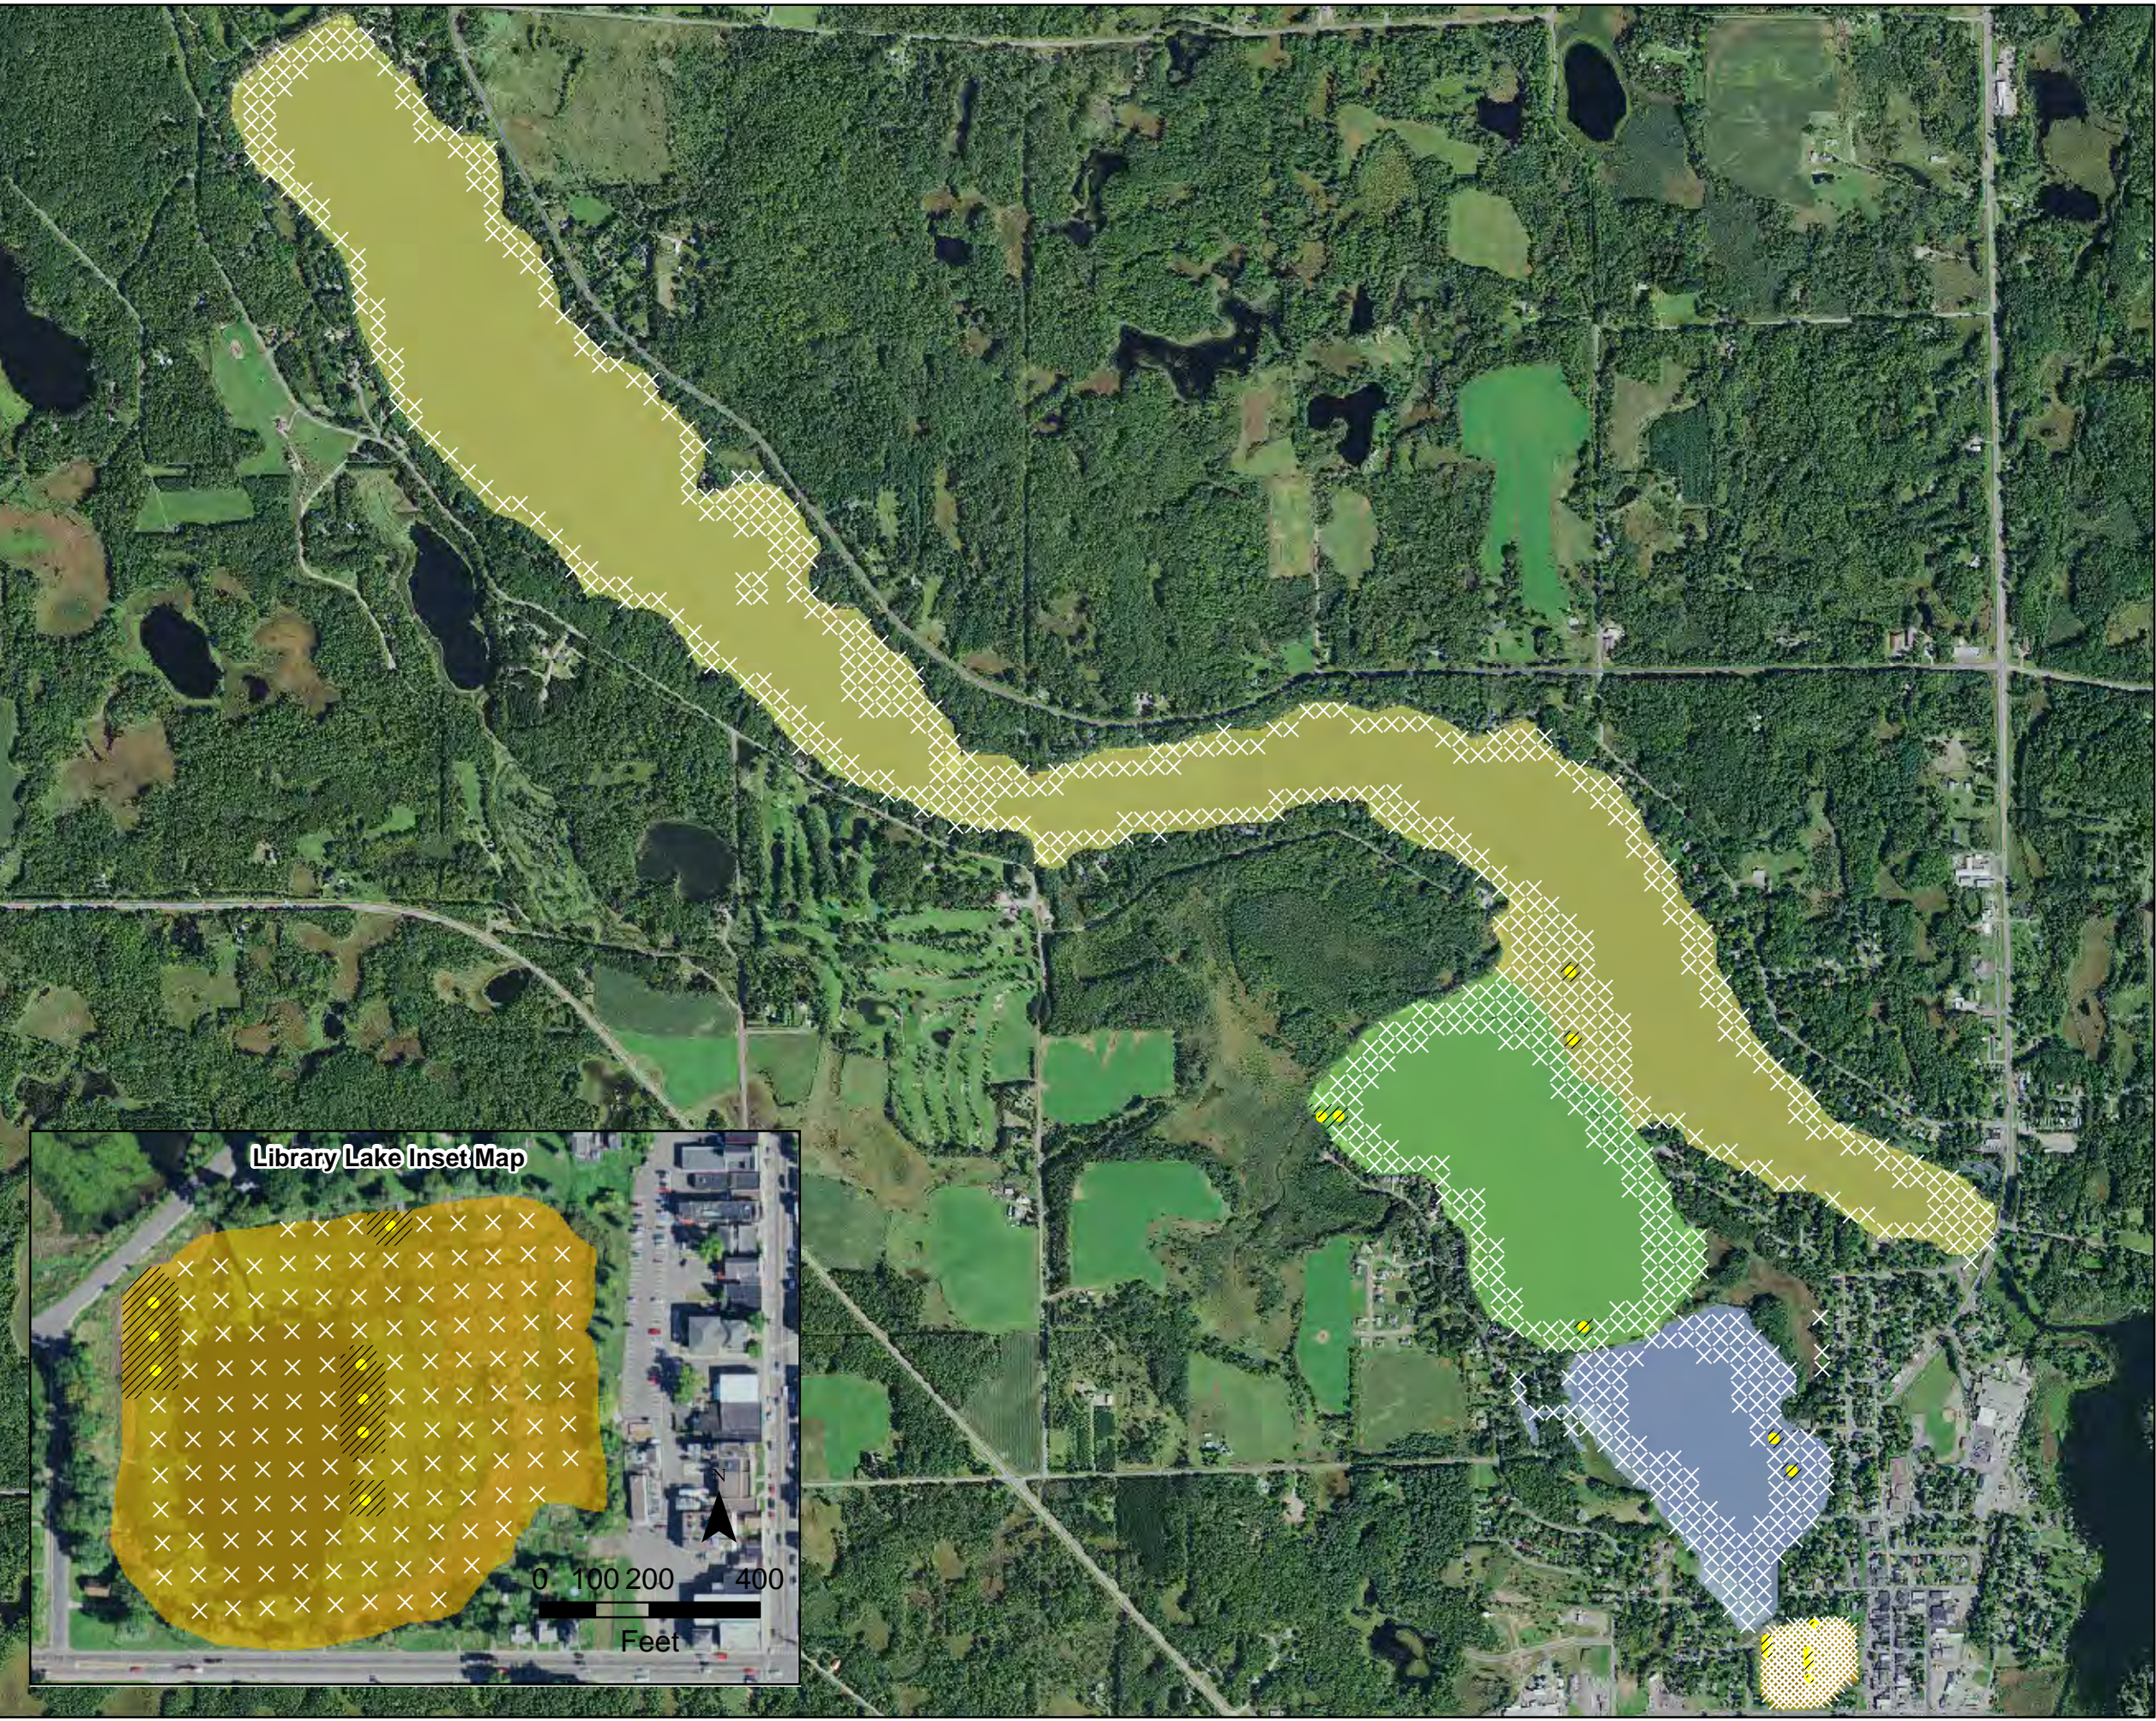

Fall 2010 Curly-Leaf Pondweed
Sample Locations
Beaver Dam and Library Lake
Barron County, WI

- CLP Observed
- × No CLP Present
- /// Approximate Extent of CLP (2010)
- Total Area of CLP: 0.62 Acres**
- Library Lake (0 Acres)
- Rabbit Island Bay (0 Acres)
- West Lake (0.62 Acres)
- Williams Bay (0 Acres)

Fall 2010 Curly-Leaf Pondweed
Sample Locations
Beaver Dam and Library Lake
Barron County, WI

- CLP Observed
- × No CLP Present
- /// Approximate Extent of CLP (July 2011)
- Total Area of CLP: 26.36 Acres**
- East Lake (1.46 Acres)
- City Bay (12.57 Acres)
- Cemetery Bay (7.84 Acres)
- Norwegian Bay (4.49 Acres)

**JULY 2011 CURLY-LEAF PONDWEED
EXTENT**
Beaver Dam and Library Lake
Barron County, WI

Barr Footer: ArcGIS 10.4, 2016-12-21 12:40 File: I:\Projects\4903\011\GIS\Maps\2016\July 2009-2013 CLP Extent Maps\July 2011 CLP Extent - West Beaver Dam and Library Lake.mxd User: KAC2