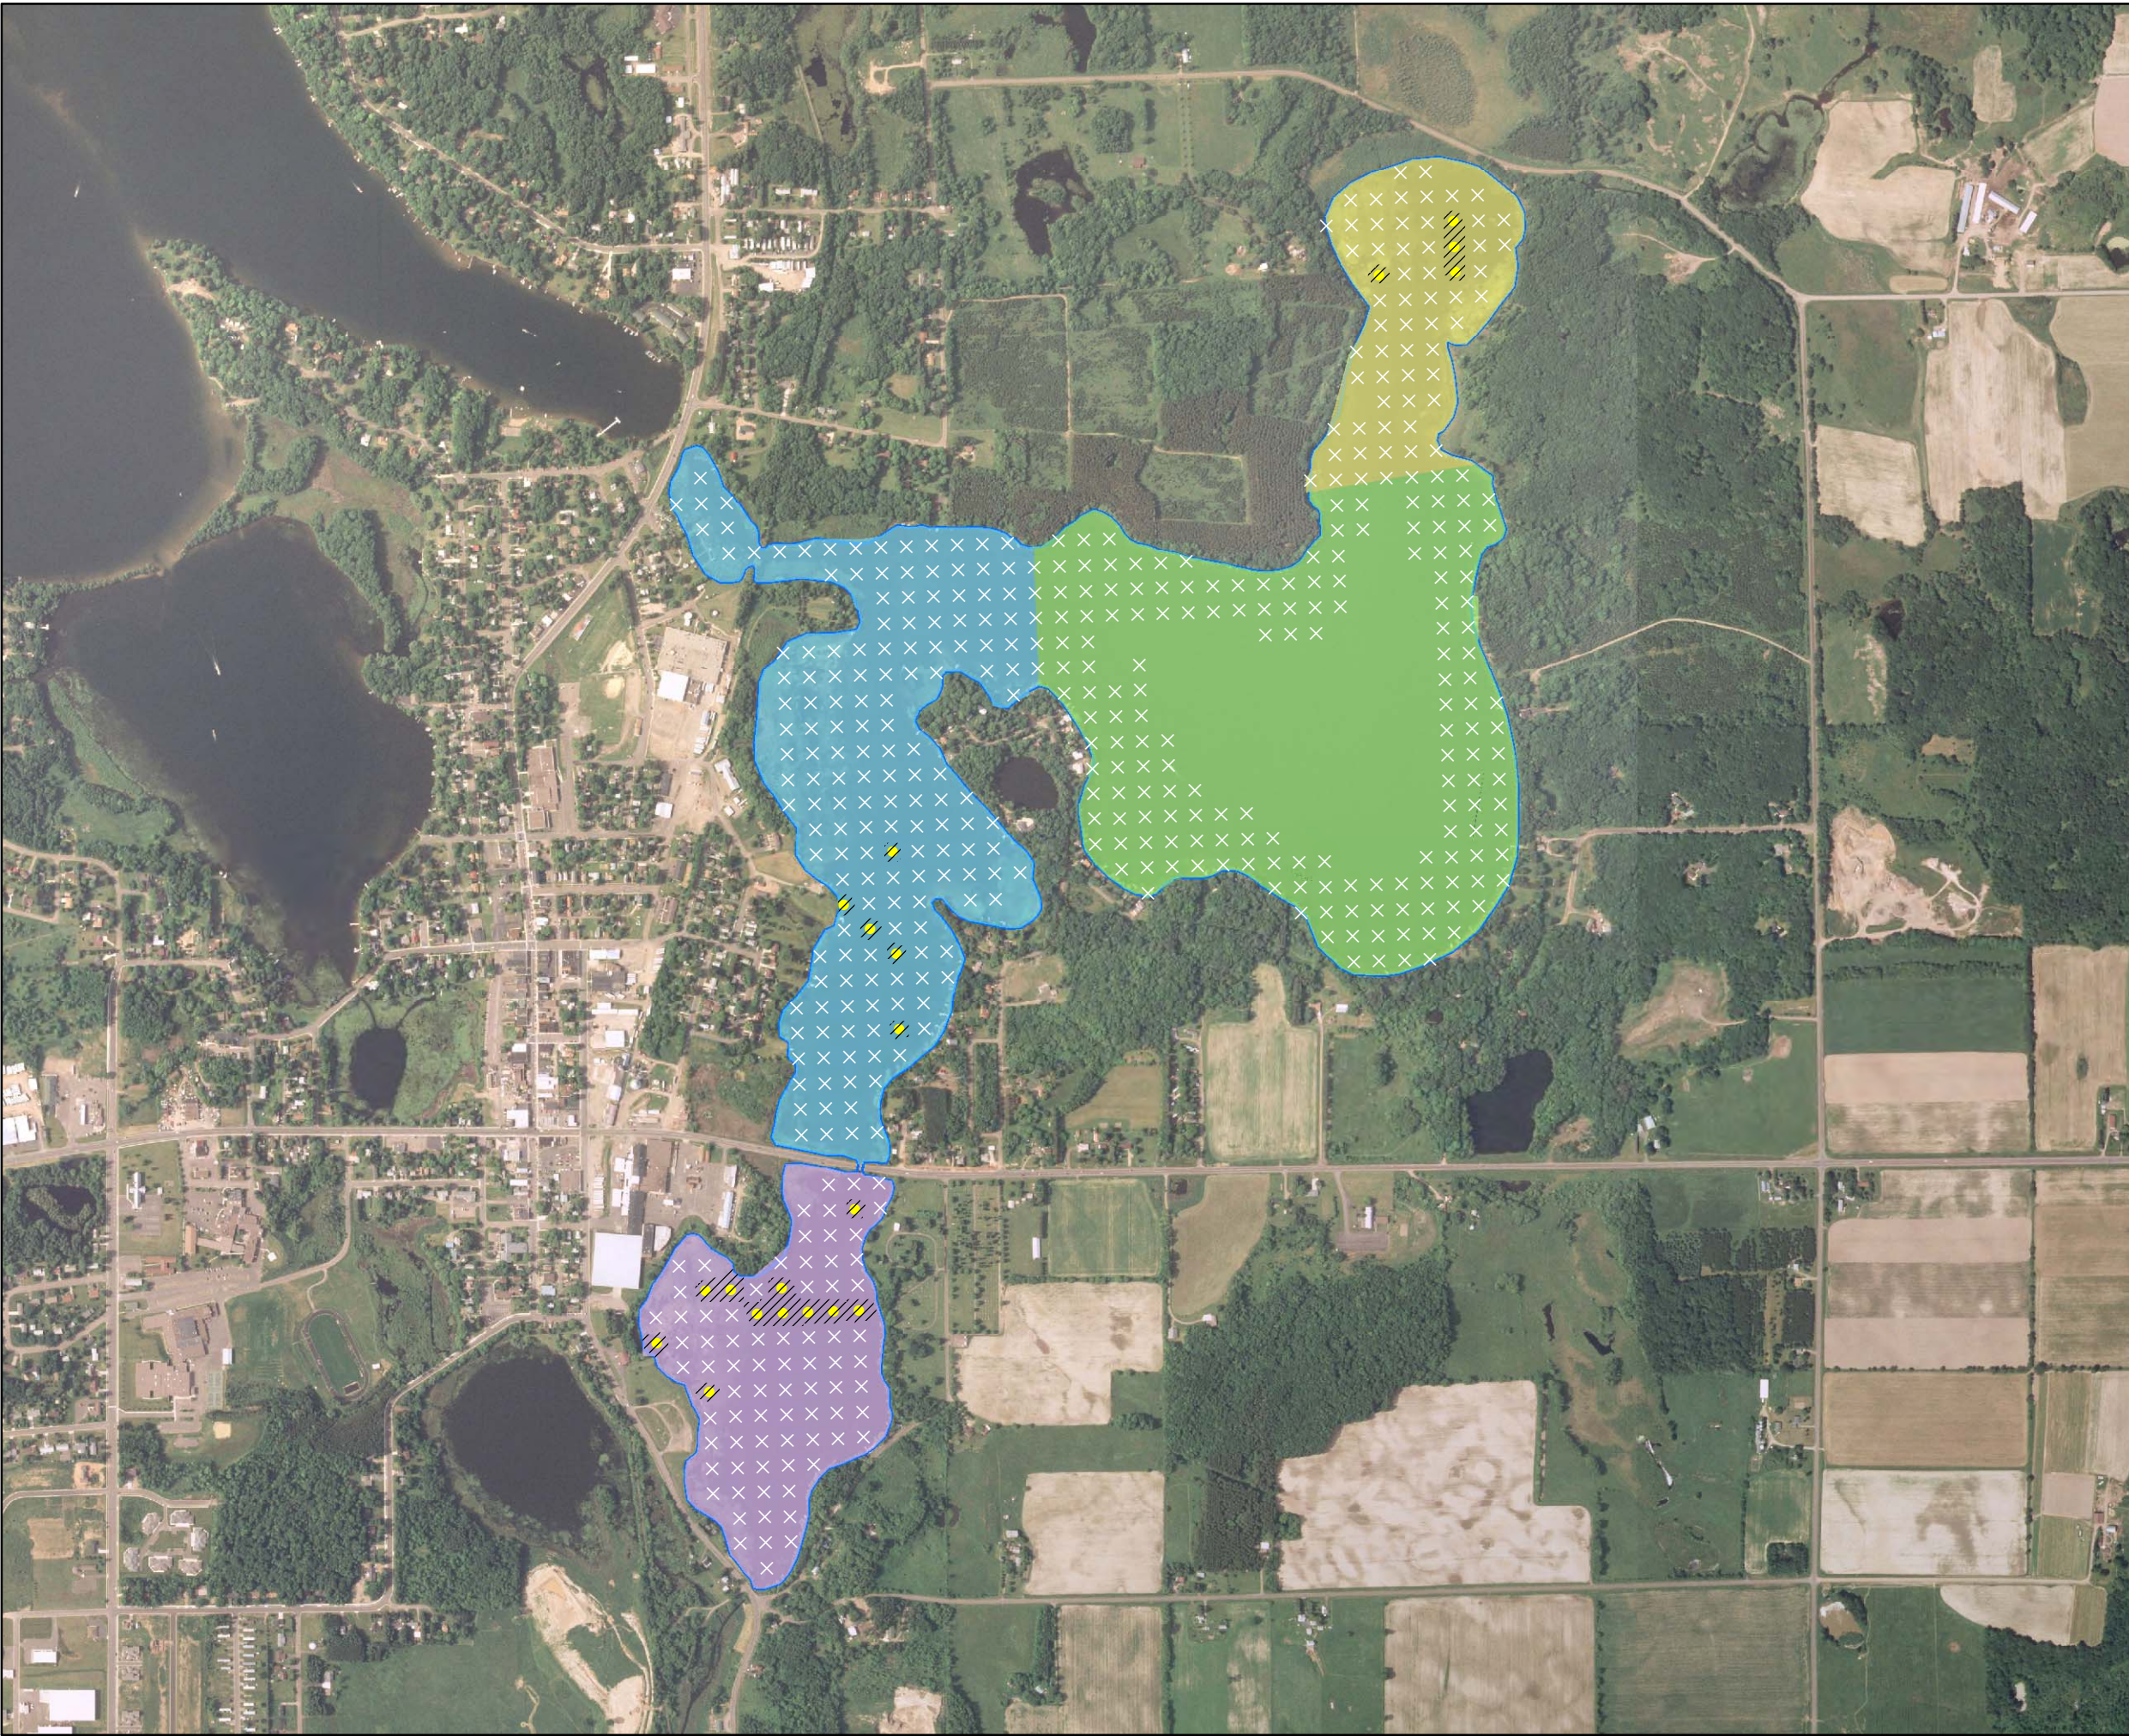

Fall 2011 Curly-Leaf Pondweed
Sample Locations
Beaver Dam and Library Lake
Barron County, WI

- CLP Observed
- × No CLP Present
- Approximate Extent of CLP (July 2012)
- Total Area of CLP: 10.33 Acres**
- East Lake (0.61 Acres)
- City Bay (4.19 Acres)
- Cemetery Bay (1.45 Acres)
- Norwegian Bay (4.08 Acres)

**JULY 2012 CURLY-LEAF PONDWEED
EXTENT**
Beaver Dam and Library Lake
Barron County, WI

Barr Footer: ArcGIS 10.4, 2016-12-21 12:49 File: I:\Projects\4903\011\GIS\Maps\2016\July 2009-2013 CLP Extent Maps\July 2012 CLP Extent - West Beaver Dam and Library Lake.mxd User: KAC2

- CLP Observed
- × No CLP Present
- Approximate Extent of CLP (July 2012)
- Total Area of CLP: 7.73 Acres**
- Library Lake (0.33 Acres)
- Rabbit Island Bay (1.17 Acres)
- West Lake (4.05 Acres)
- Williams Bay (2.18 Acres)

**JULY 2012 CURLY-LEAF PONDWEED
EXTENT**
Beaver Dam and Library Lake
Barron County, WI

- CLP Observed
- × No CLP Present
- /// Approximate Extent of CLP (2012)
- Total Area of CLP: 7.98 Acres**
- East Lake (0 Acres)
- City Bay (1.36 Acres)
- Cemetery Bay (5.16 Acres)
- Norwegian Bay (1.45 Acres)