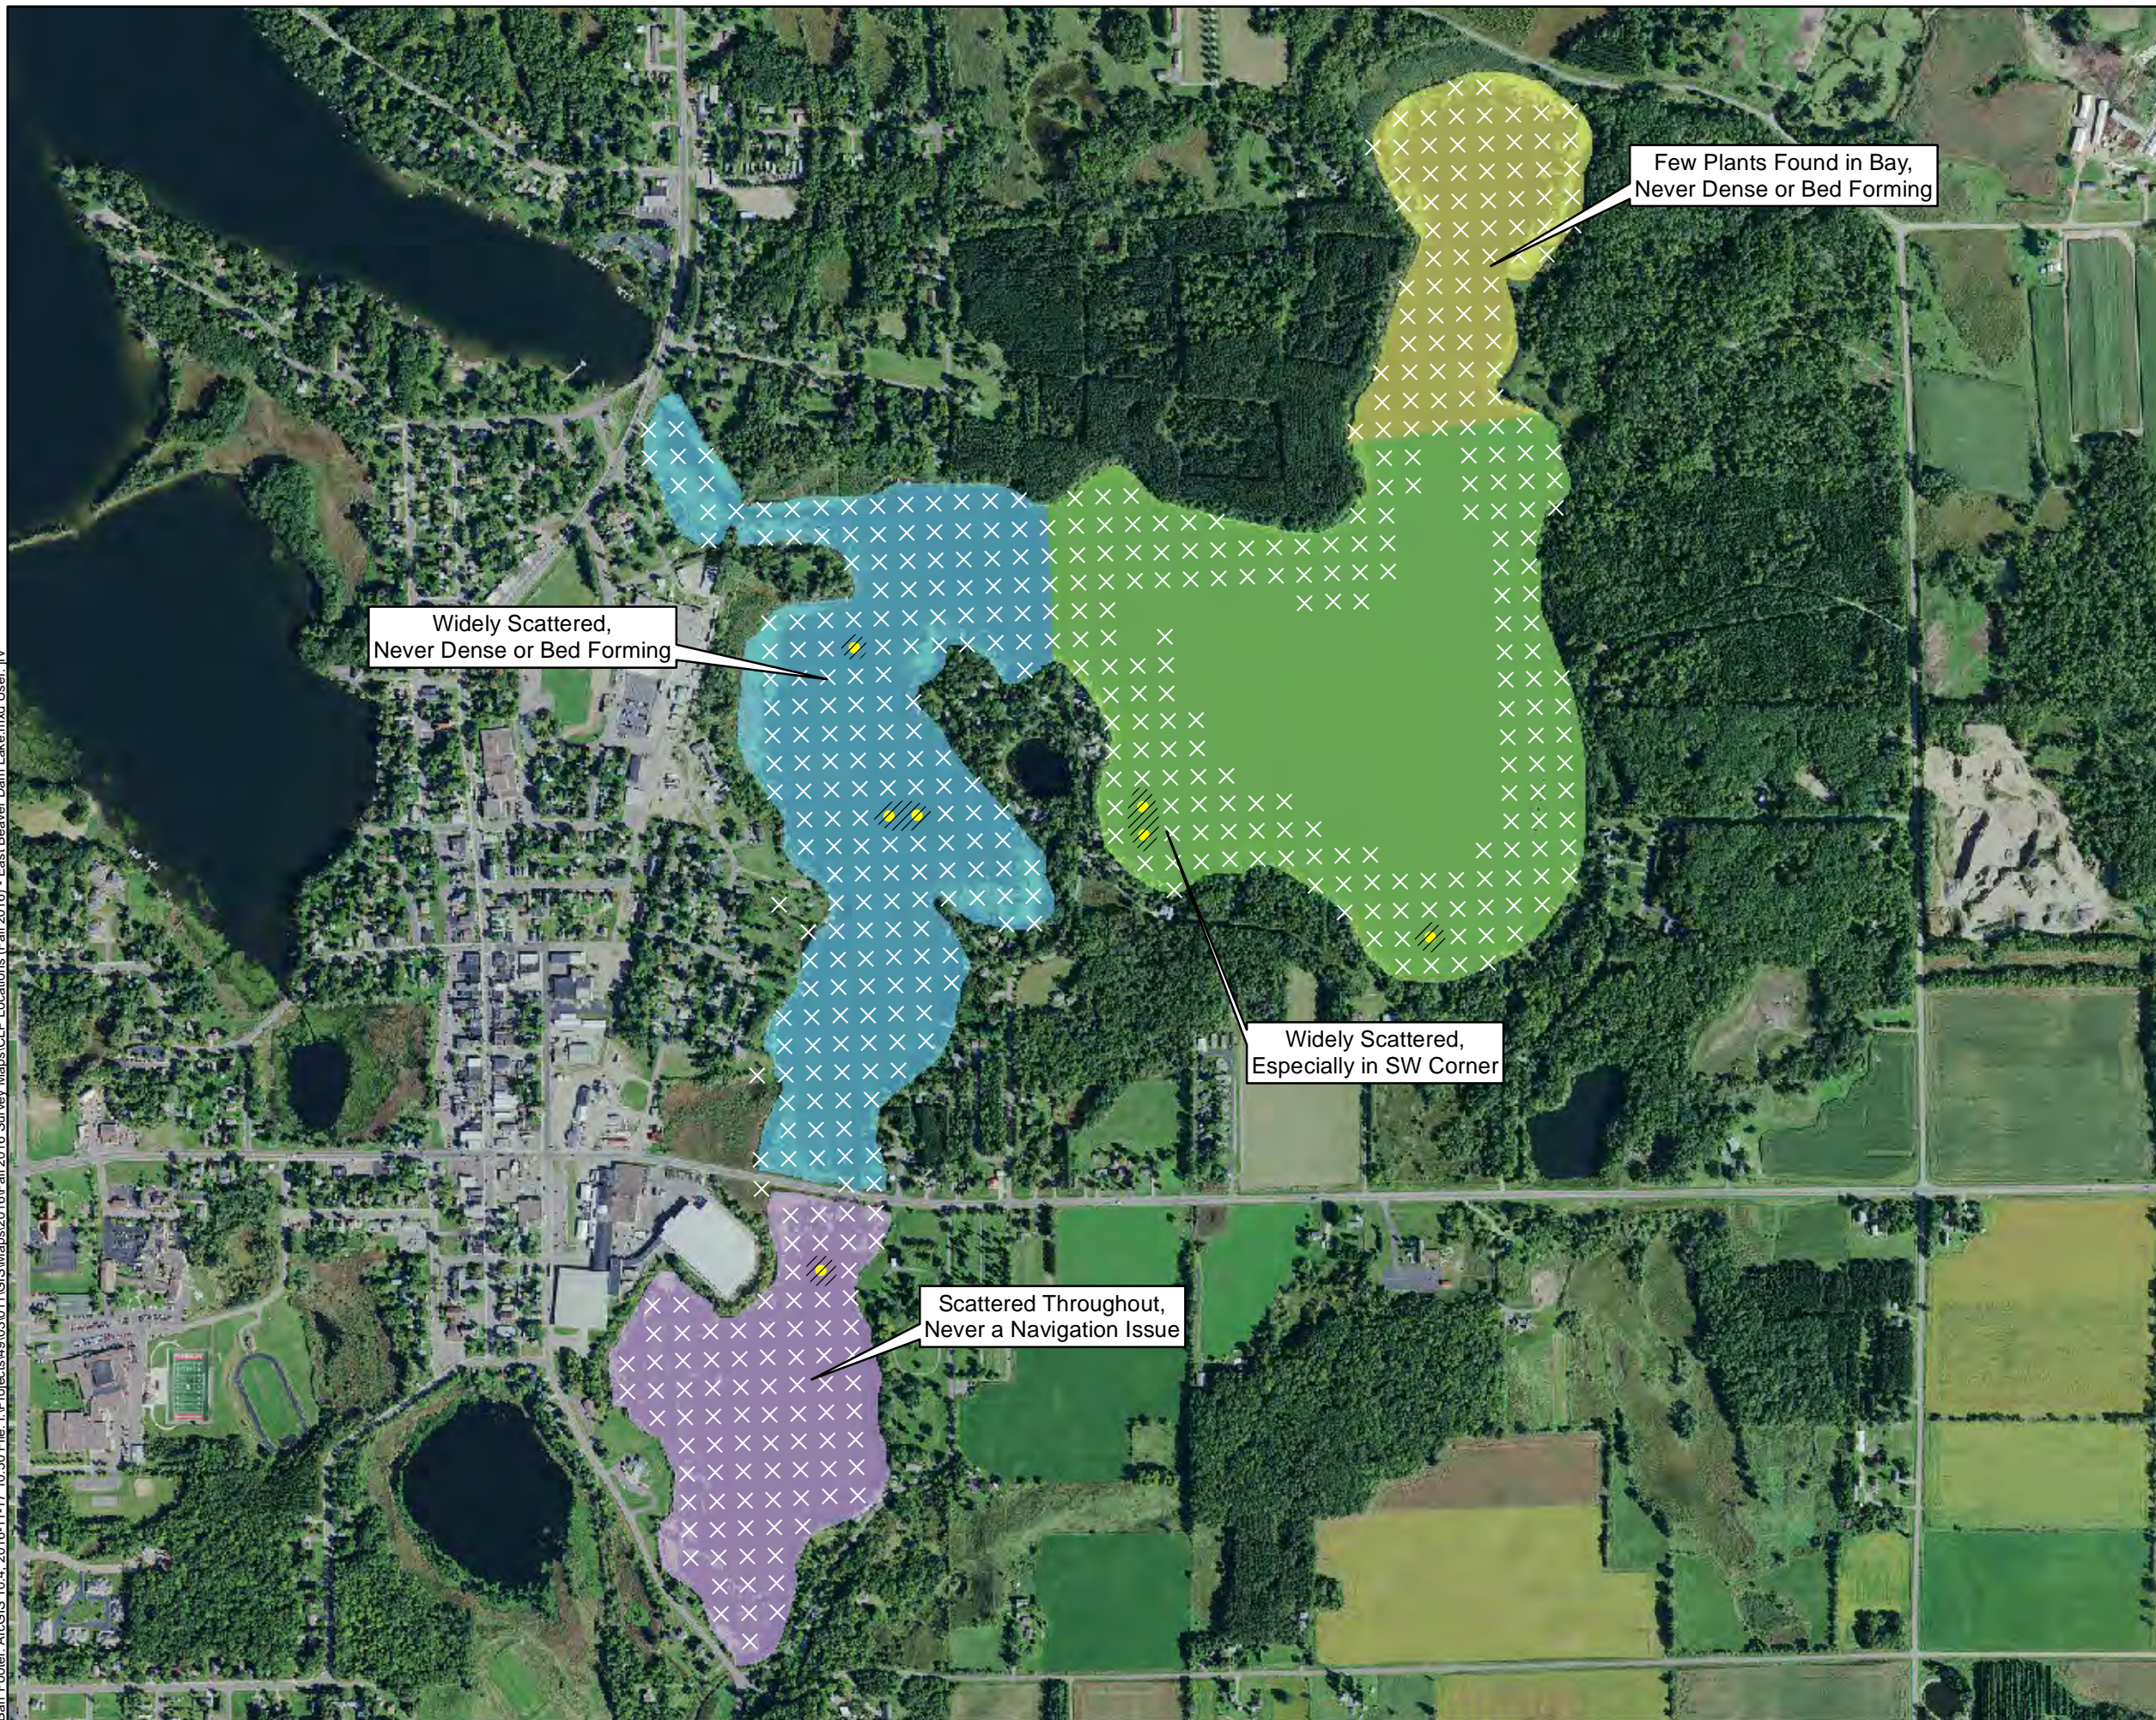

Barr Footer: ArcGIS 10.4, 2016-11-17 10:50 File: I:\Projects\4903\011\GIS\Maps\2016\Fall 2016 Survey Maps\CLP Locations (Fall 2016) - East Beaver Dam Lake.mxd User: tv

- CLP Observed
- × No CLP Present
- //// Approximate Extent of CLP (Fall 2016)
- **Total Area of CLP: 3.4 Acres**
- East Lake (1.6 Acres)
- City Bay (1.3 Acres)
- Cemetery Bay (0.5 Acres)
- Norwegian Bay (0 Acres)

FALL 2016 CURLY-LEAF PONDWEED EXTENT
Beaver Dam and Library Lake
Barron County, WI