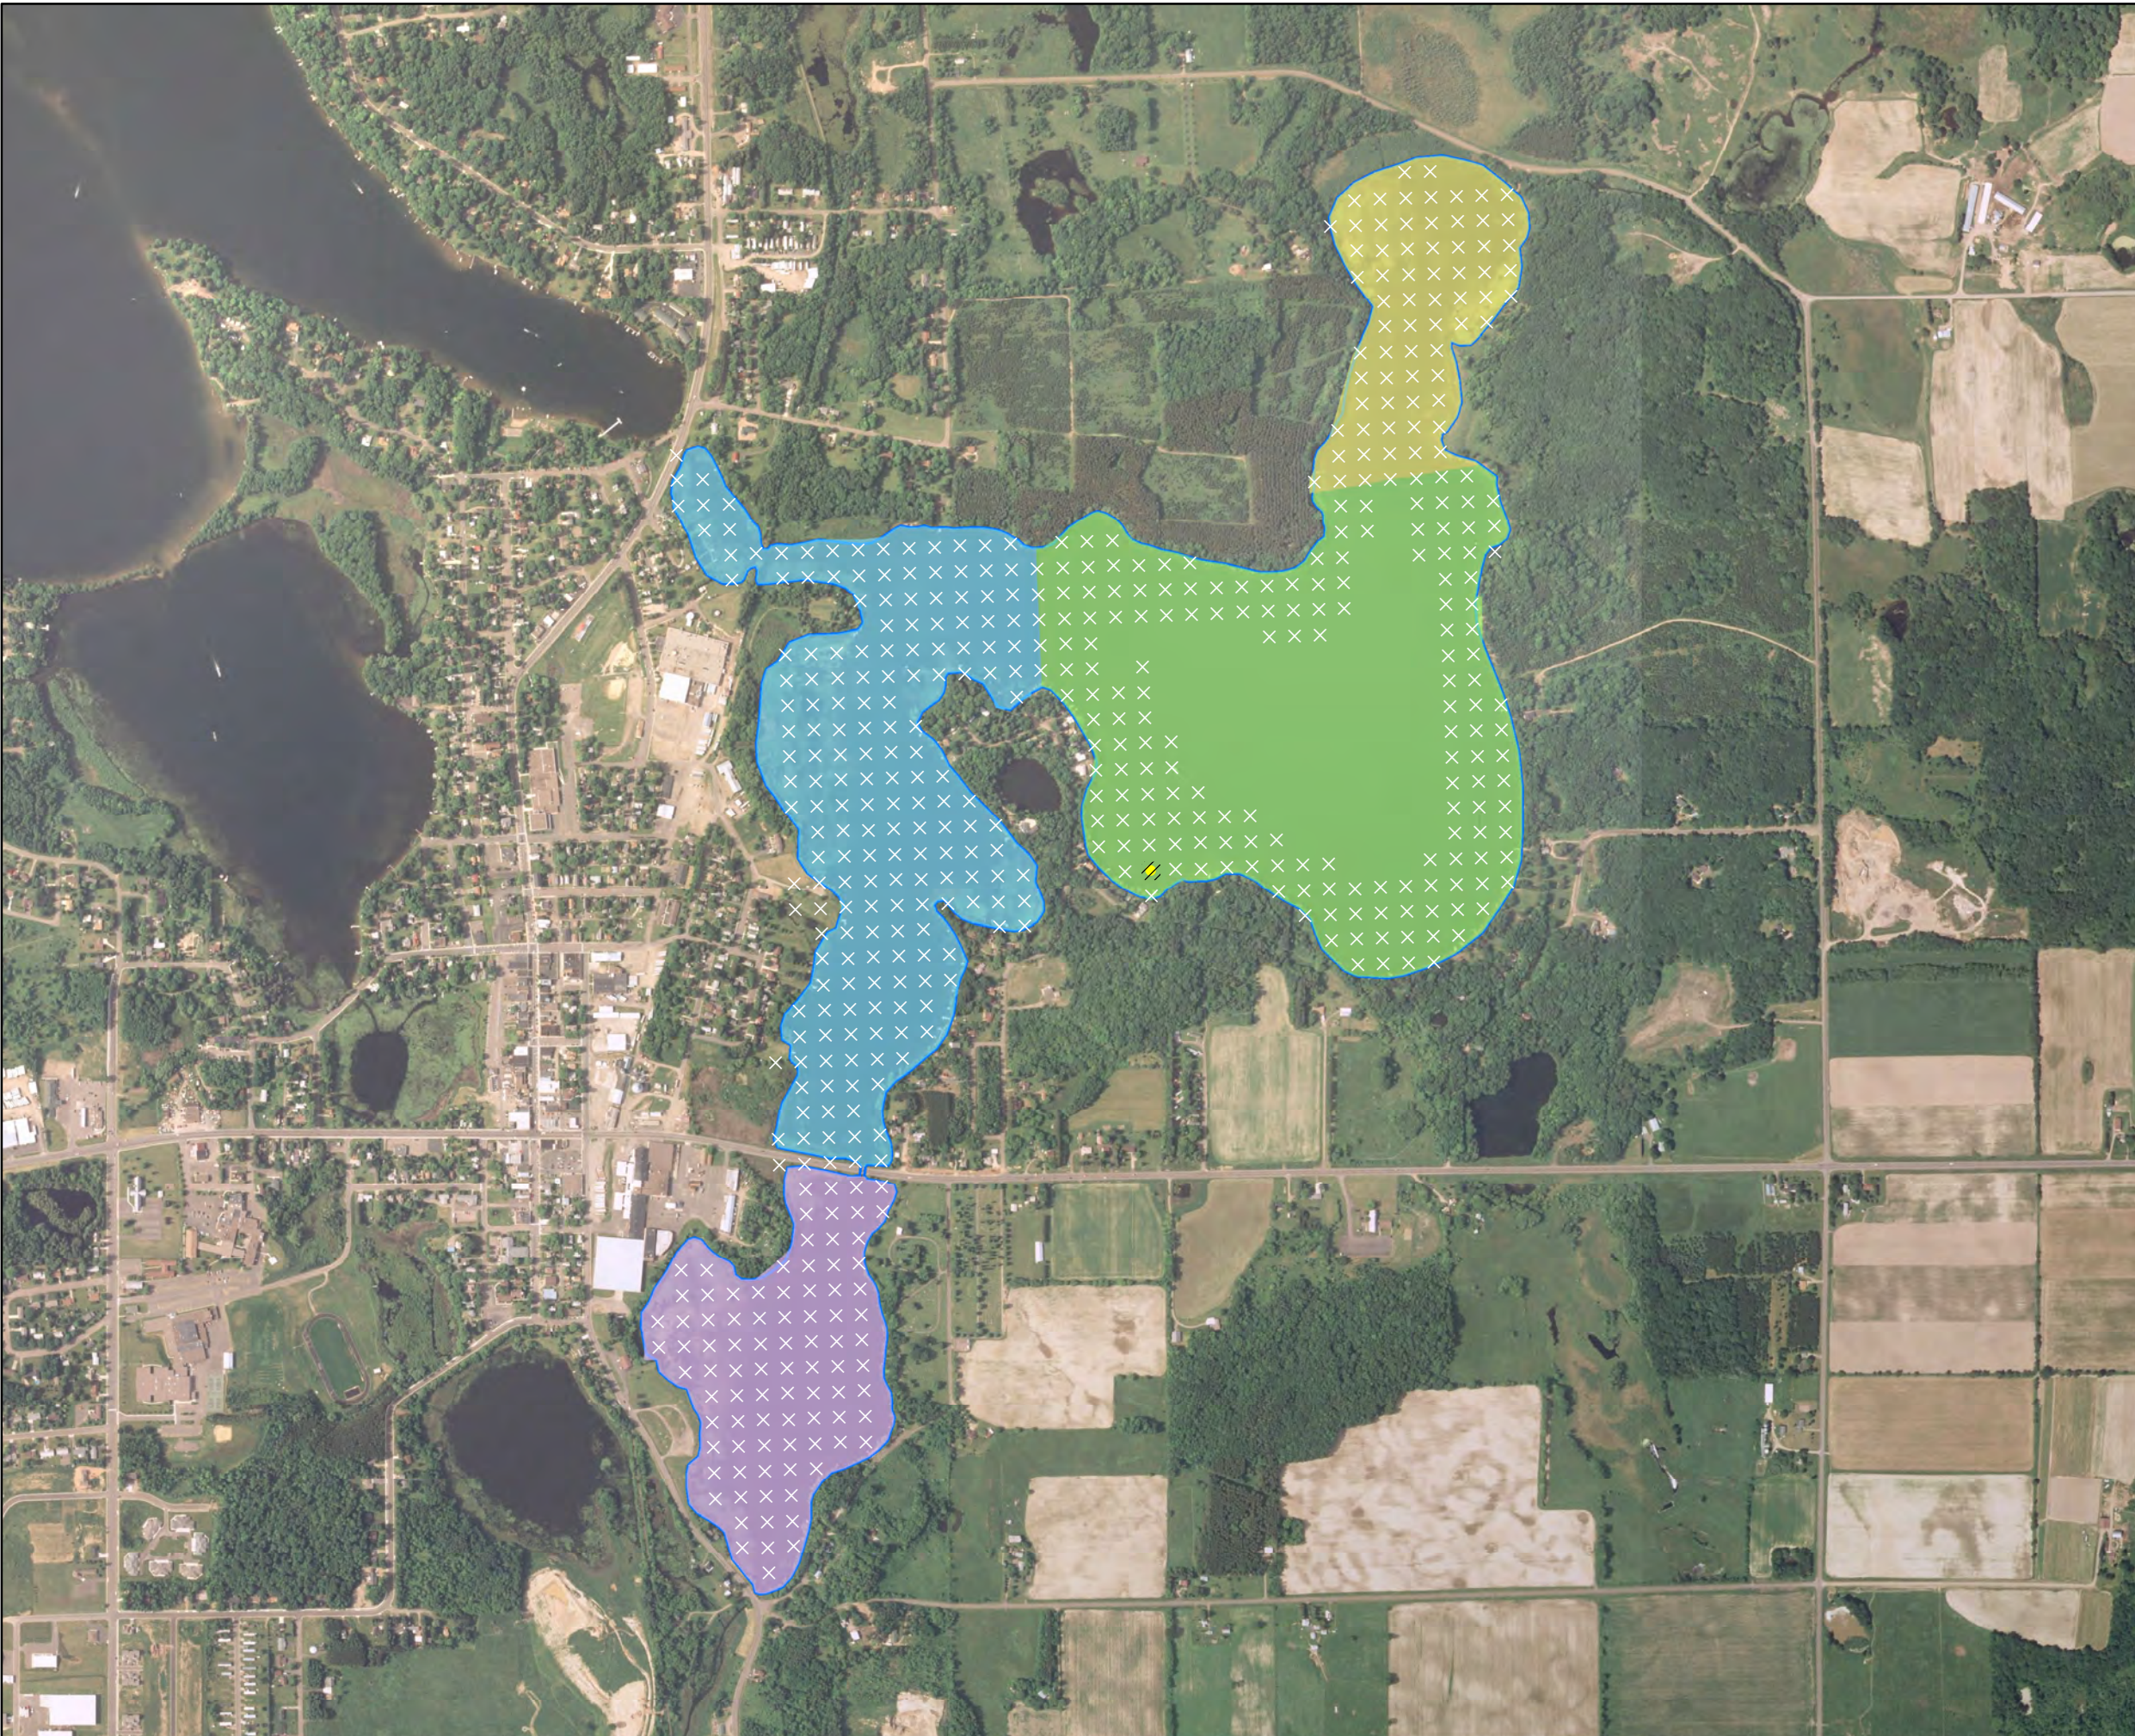

Fall 2009 Curly Leaf Pondweed
Sample Locations
Beaver Dam and Library Lake
Barron County, WI

- CLP Observed
- × No CLP Present
- /// Approximate Extent of CLP (2009)
- Total Area of CLP: 1.78 Acres**
- Library Lake (0 Acres)
- Rabbit Island Bay (0 Acres)
- West Lake (1.62 Acres)
- Williams Bay (0.16 Acres)

Fall 2009 Curly-Leaf Pondweed
Sample Locations
Beaver Dam and Library Lake
Barron County, WI

- CLP Observed
- × No CLP Present
- Approximate Extent of CLP (July 2010)
- Total Area of CLP: 2.55 Acres**
- East Lake (0 Acres)
- City Bay (1.34 Acres)
- Cemetery Bay (0 Acres)
- Norwegian Bay (1.21 Acres)

**JULY 2010 CURLY-LEAF PONDWEED
EXTENT**
Beaver Dam and Library Lake
Barron County, WI

Barr Footer: ArcGIS 10.4, 2016-12-21 12:58 File: I:\Projects\4903\011\GIS\Maps\2016\July 2009-2013 CLP Extent Maps\July 2010 CLP Extent - West Beaver Dam and Library Lake.mxd User: KAC2

JULY 2010 CURLY-LEAF PONDWEED EXTENT
Beaver Dam and Library Lake
Barron County, WI
D-12

- CLP Observed
- × No CLP Present
- /// Approximate Extent of CLP (2010)
- Total Area of CLP: 0.28 Acres**
- East Lake (0.28 Acres)
- City Bay (0 Acres)
- Cemetery Bay (0 Acres)
- Norwegian Bay (0 Acres)