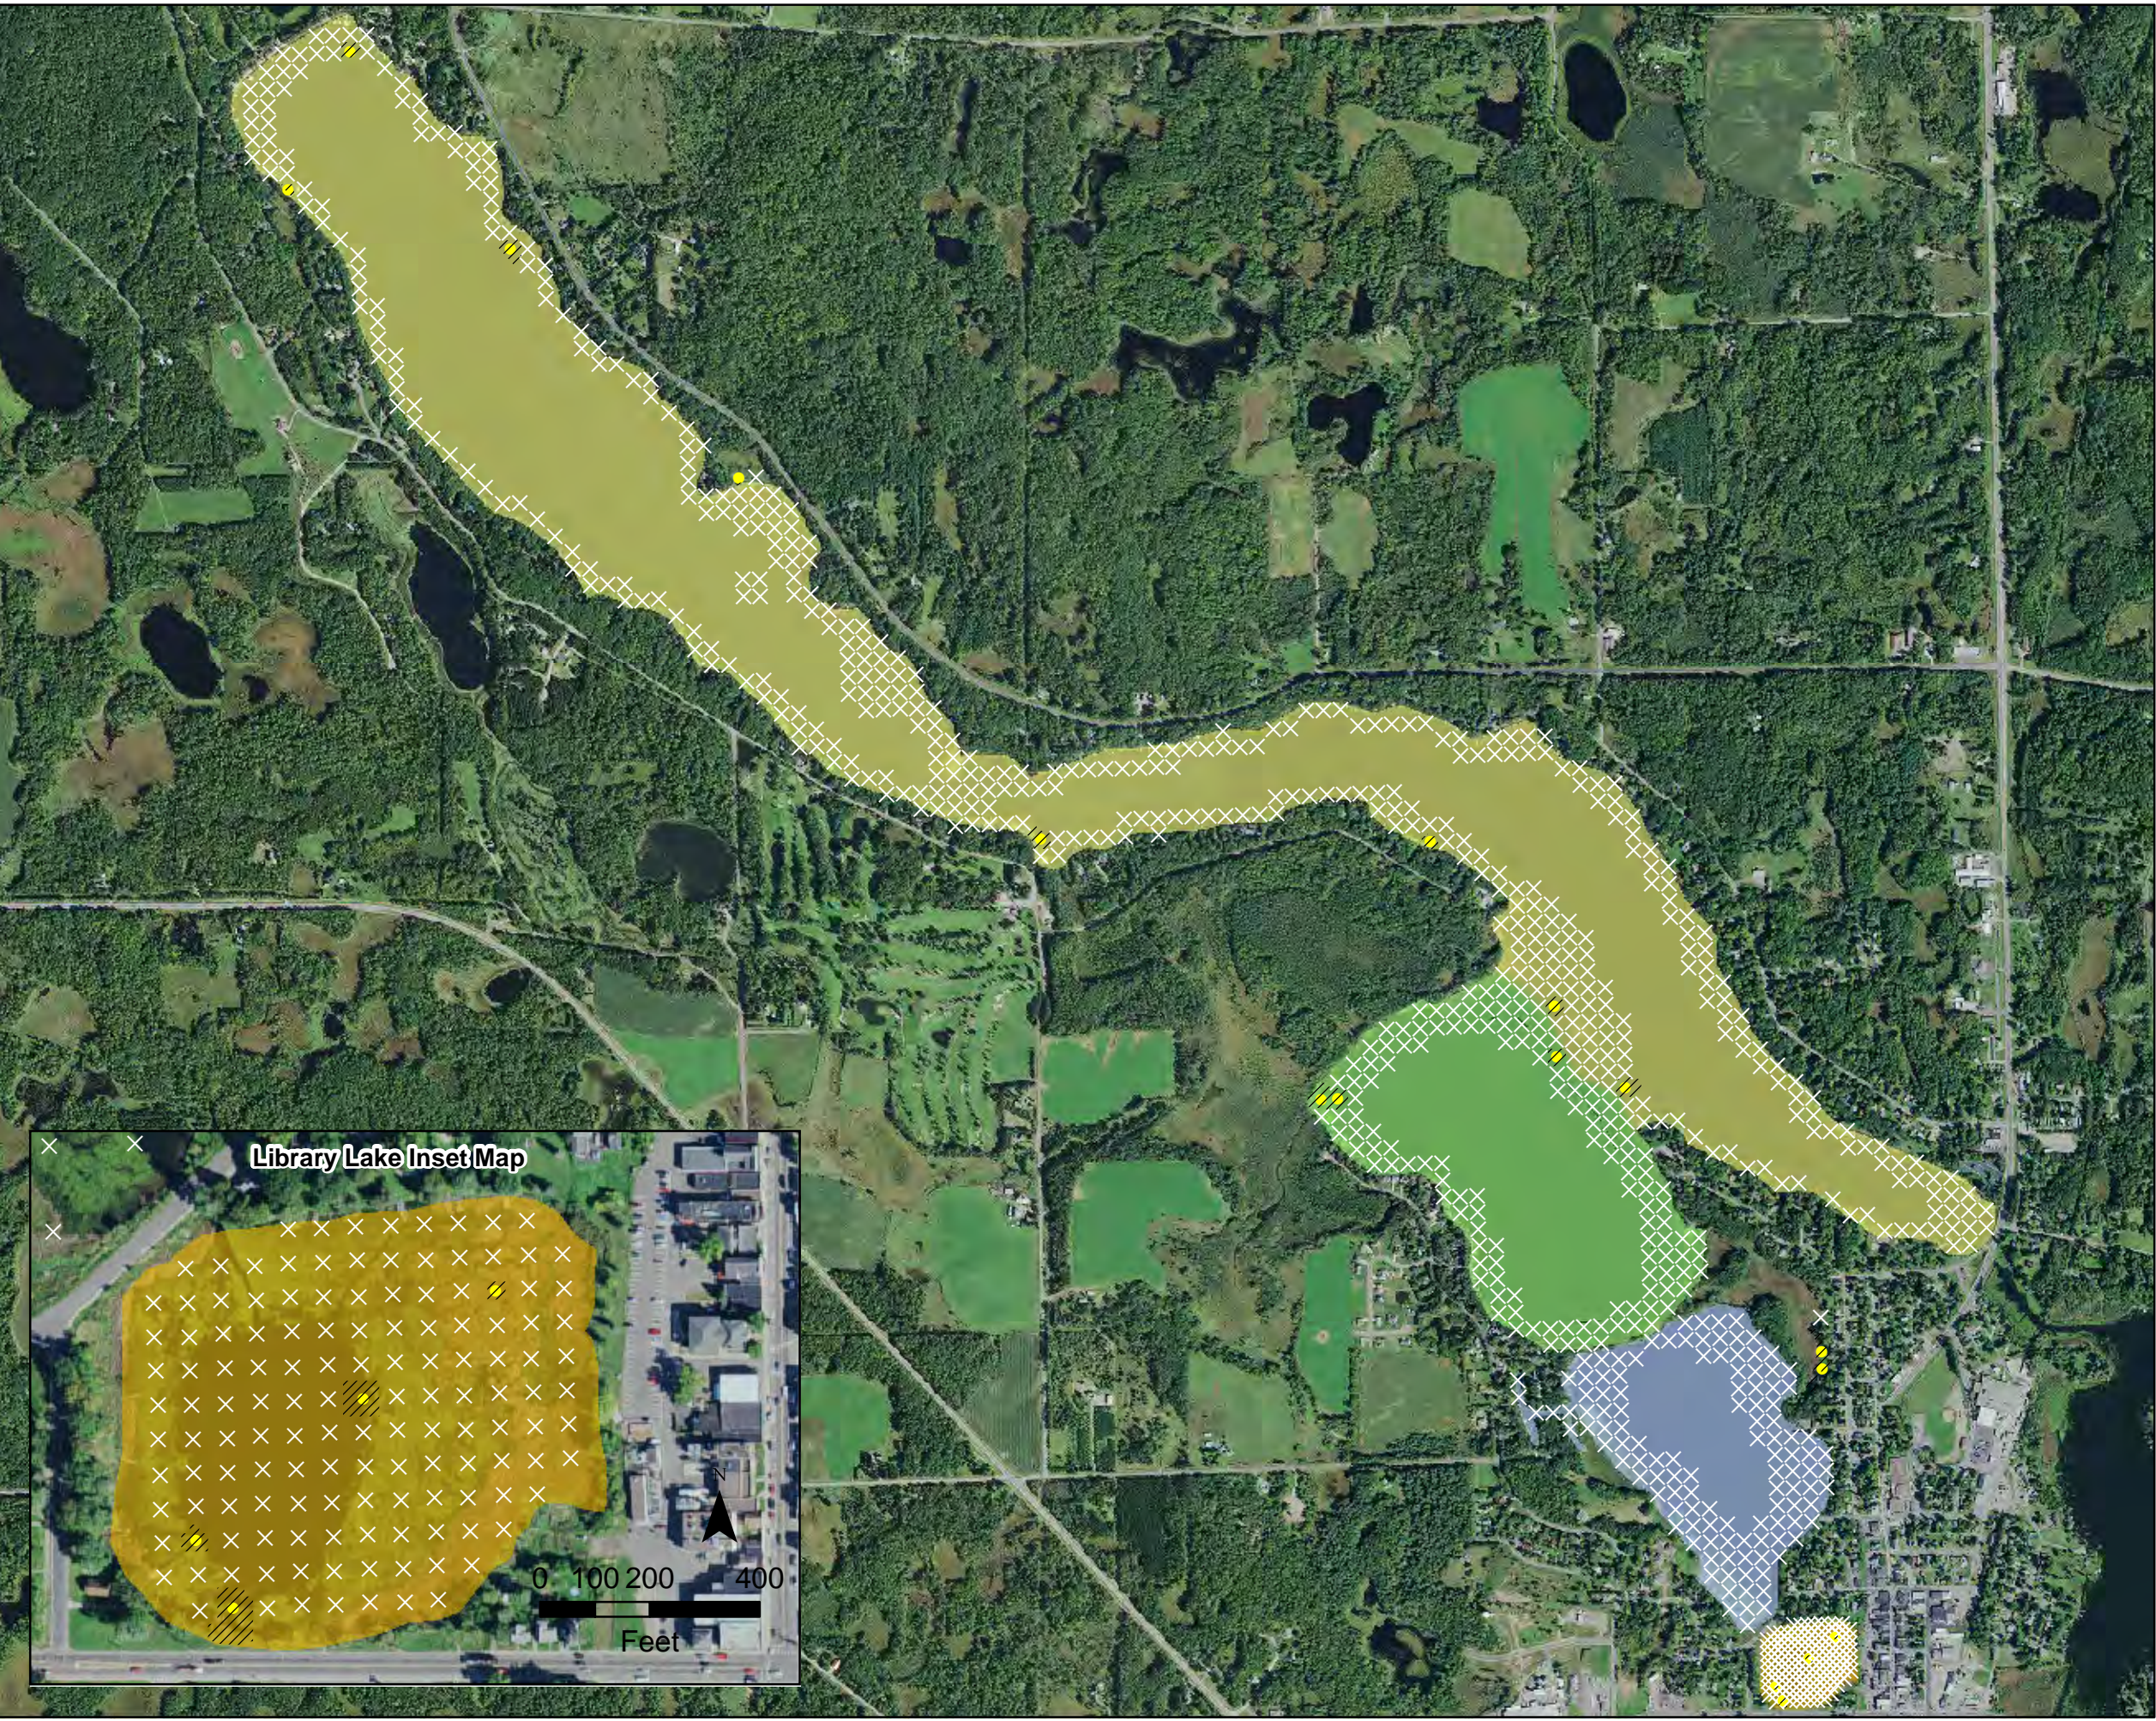

Fall 2011 Curly-Leaf Pondweed
Sample Locations
Beaver Dam and Library Lake
Barron County, WI

- CLP Observed
- × No CLP Present
- /// Approximate Extent of CLP (2011)
- Total Area of CLP: 2.66 Acres**
- Library Lake (0 Acres)
- Rabbit Island Bay (0.77 Acres)
- West Lake (1.28 Acres)
- Williams Bay (0.61 Acres)

Fall 2011 Curly-Leaf Pondweed
Sample Locations
Beaver Dam and Library Lake
Barron County, WI

- CLP Observed
- × No CLP Present
- Approximate Extent of CLP (July 2012)
- Total Area of CLP: 10.33 Acres**
- East Lake (0.61 Acres)
- City Bay (4.19 Acres)
- Cemetery Bay (1.45 Acres)
- Norwegian Bay (4.08 Acres)

**JULY 2012 CURLY-LEAF PONDWEED
EXTENT**
Beaver Dam and Library Lake
Barron County, WI

Barr Footer: ArcGIS 10.4, 2016-12-21 12:49 File: I:\Projects\4903\011\GIS\Maps\2016\July 2009-2013 CLP Extent Maps\July 2012 CLP Extent - West Beaver Dam and Library Lake.mxd User: KAC2