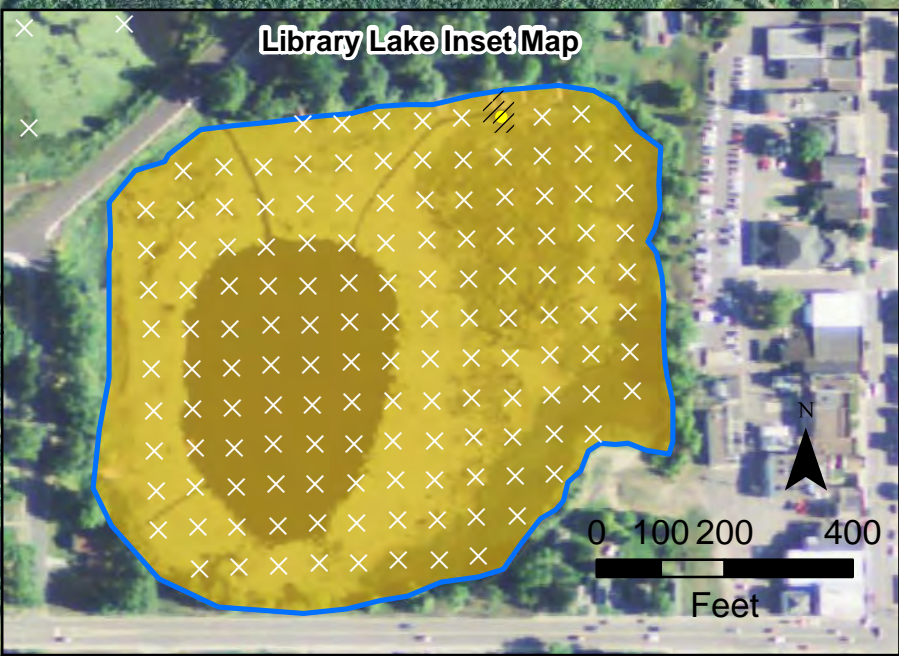

Barr Footer: ArcGIS 10.2.1, 2014-11-03 15:30 File: I:\Projects\490301011\GIS\Maps\2014\Fall Summary Maps\CLP Locations (2013) - West Beaver Dam and Library Lake.mxd User: kac2