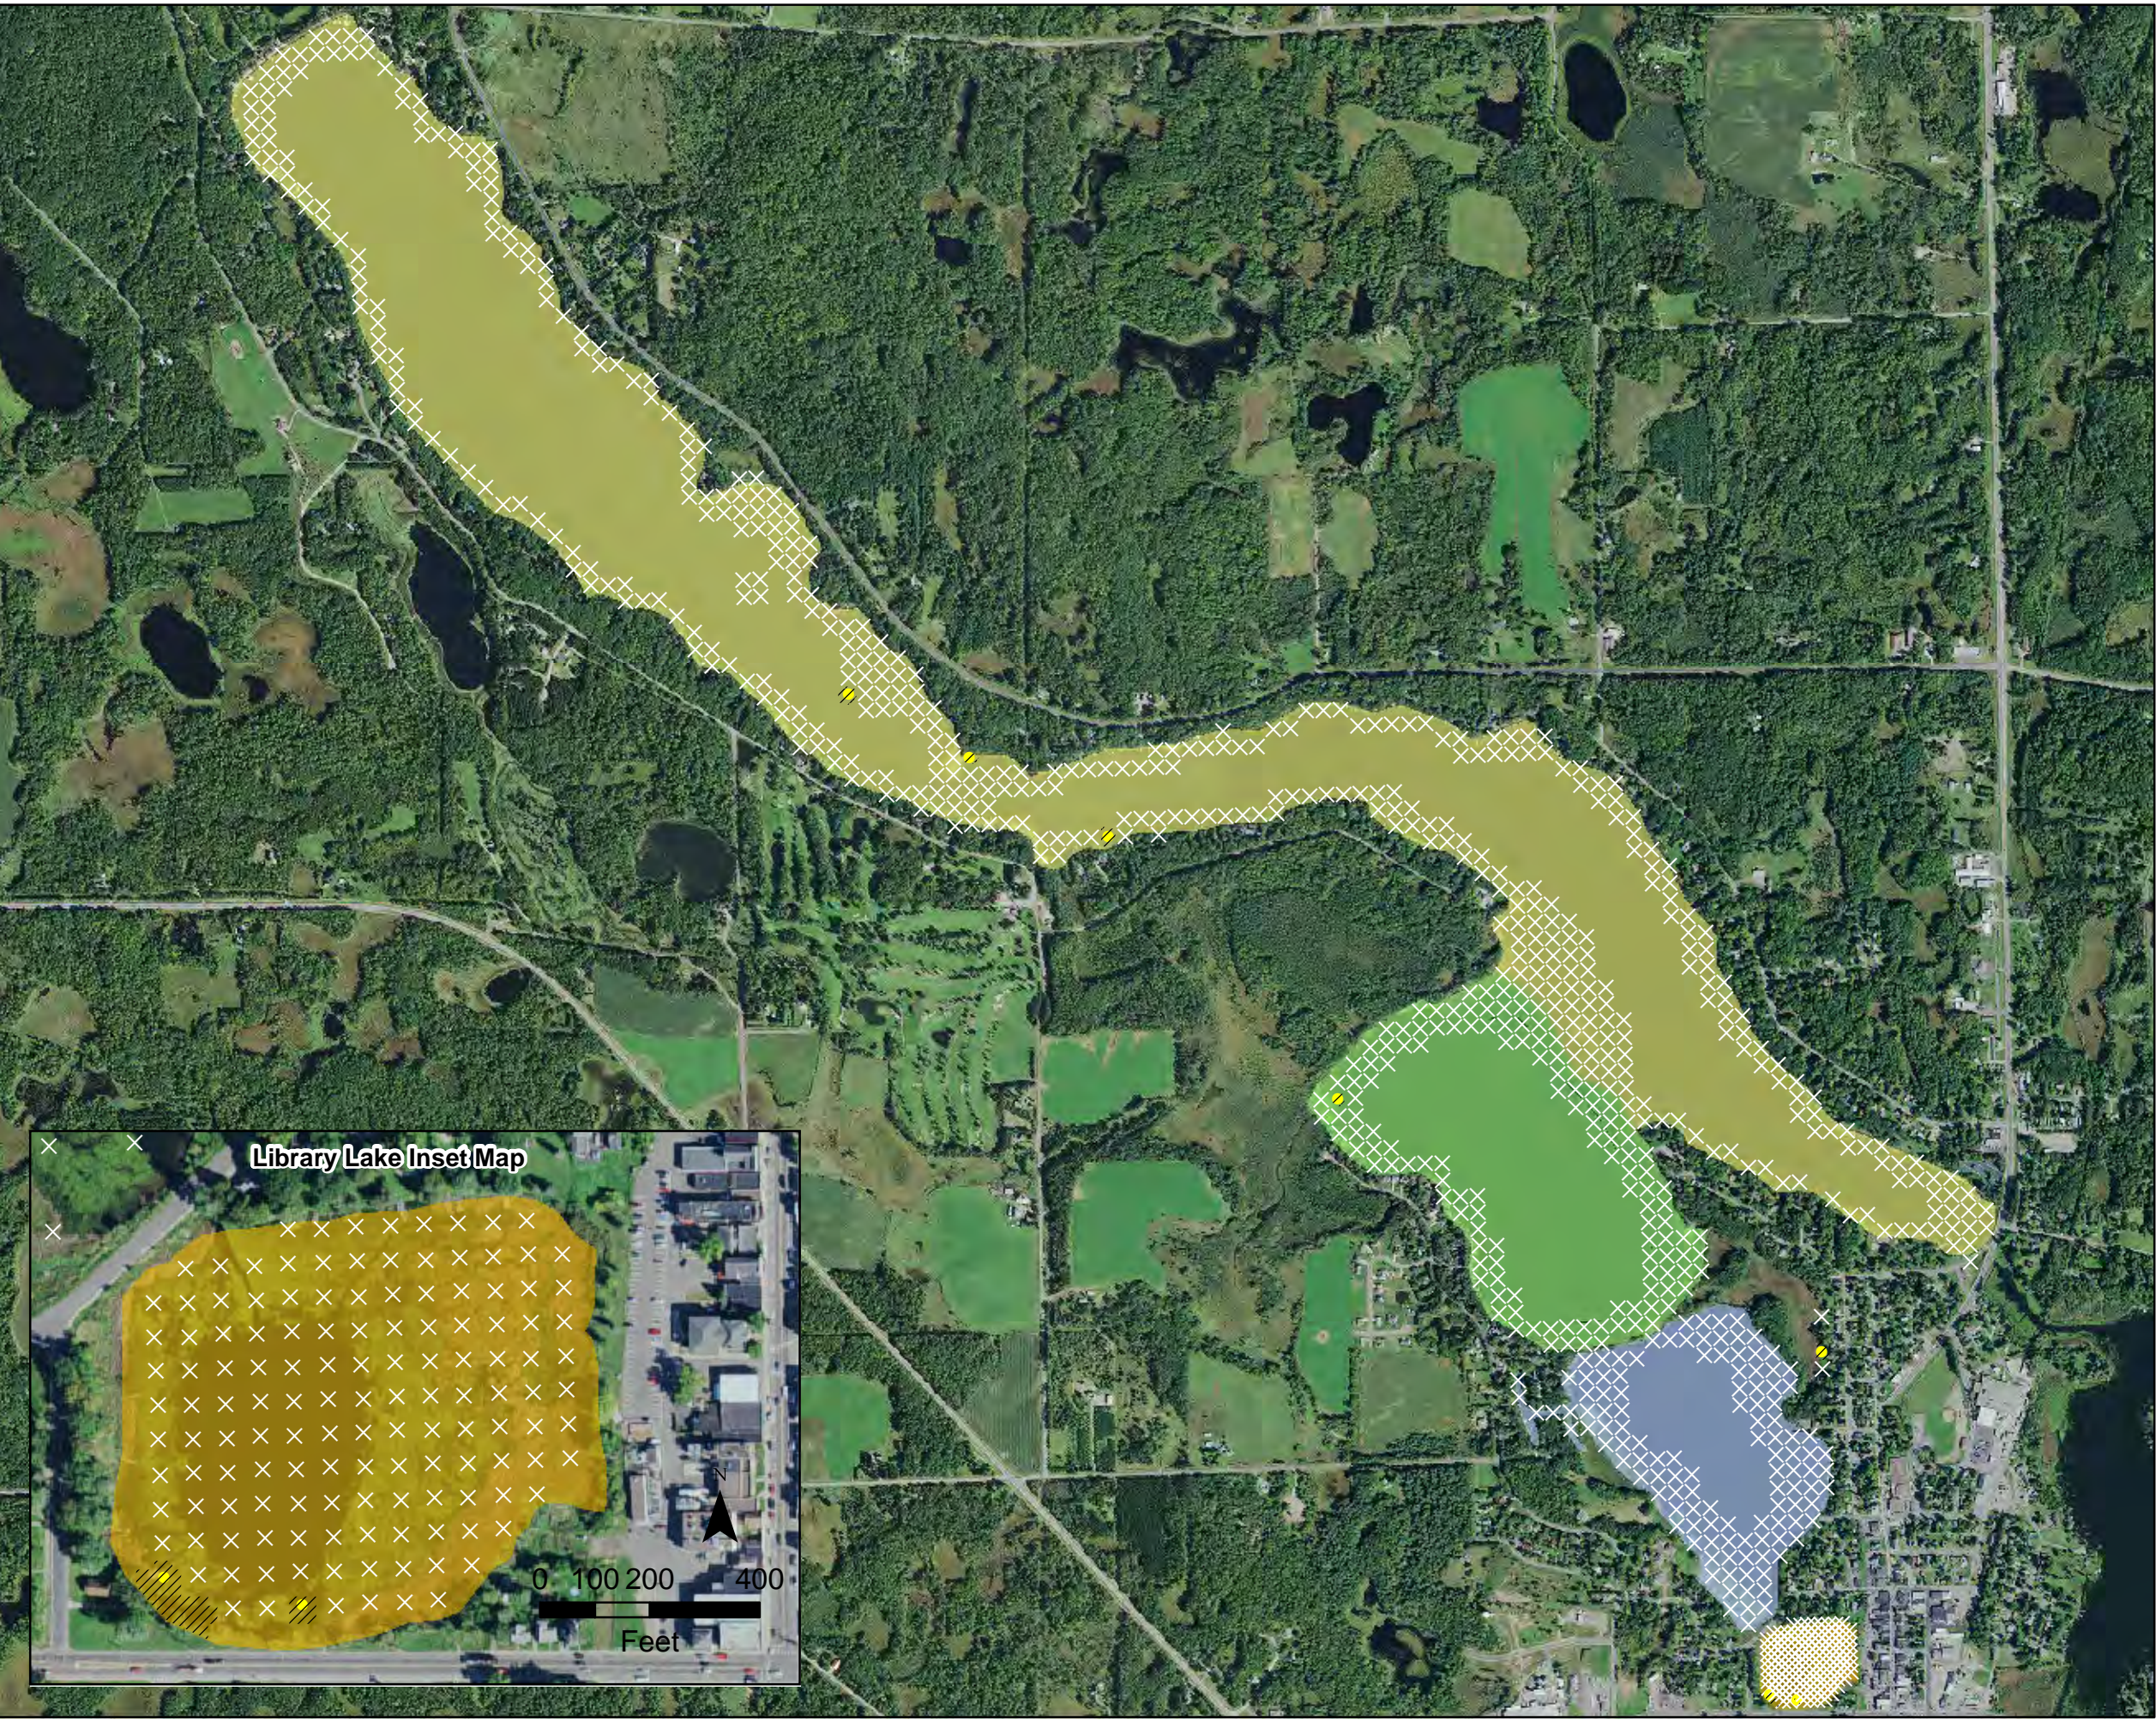

Figure X
Fall 2012 Curly-Leaf Pondweed
Sample Locations
Beaver Dam and Library Lake
Barron County, WI

- CLP Observed
- × No CLP Present
- ▨ Approximate Extent of CLP (2012)
- Total Area of CLP: 5.02 Acres**
- Library Lake (0.08 Acres)
- Rabbit Island Bay (0.88 Acres)
- West Lake (3.11 Acres)
- Williams Bay (0.96 Acres)

Figure X

Fall 2012 Curly-Leaf Pondweed
Sample Locations
Beaver Dam and Library Lake
Barron County, WI

- CLP Observed
- × No CLP Present
- /// Approximate Extent of CLP (July 2013)
- Total Area of CLP: 0.25 Acres**
- East Lake (0 Acres)
- City Bay (0.25 Acres)
- Cemetery Bay (0 Acres)
- Norwegian Bay (0 Acres)

JULY 2013 CURLY-LEAF PONDWEED
EXTENT
Beaver Dam and Library Lake
Barron County, WI

Barr Footer: ArcGIS 10.4, 2016-12-21 12:47 File: I:\Projects\4903\011\GIS\Maps\2016\July 2009-2013 CLP Extent Maps\July 2013 CLP Extent - West Beaver Dam and Library Lake.mxd User: KAC2