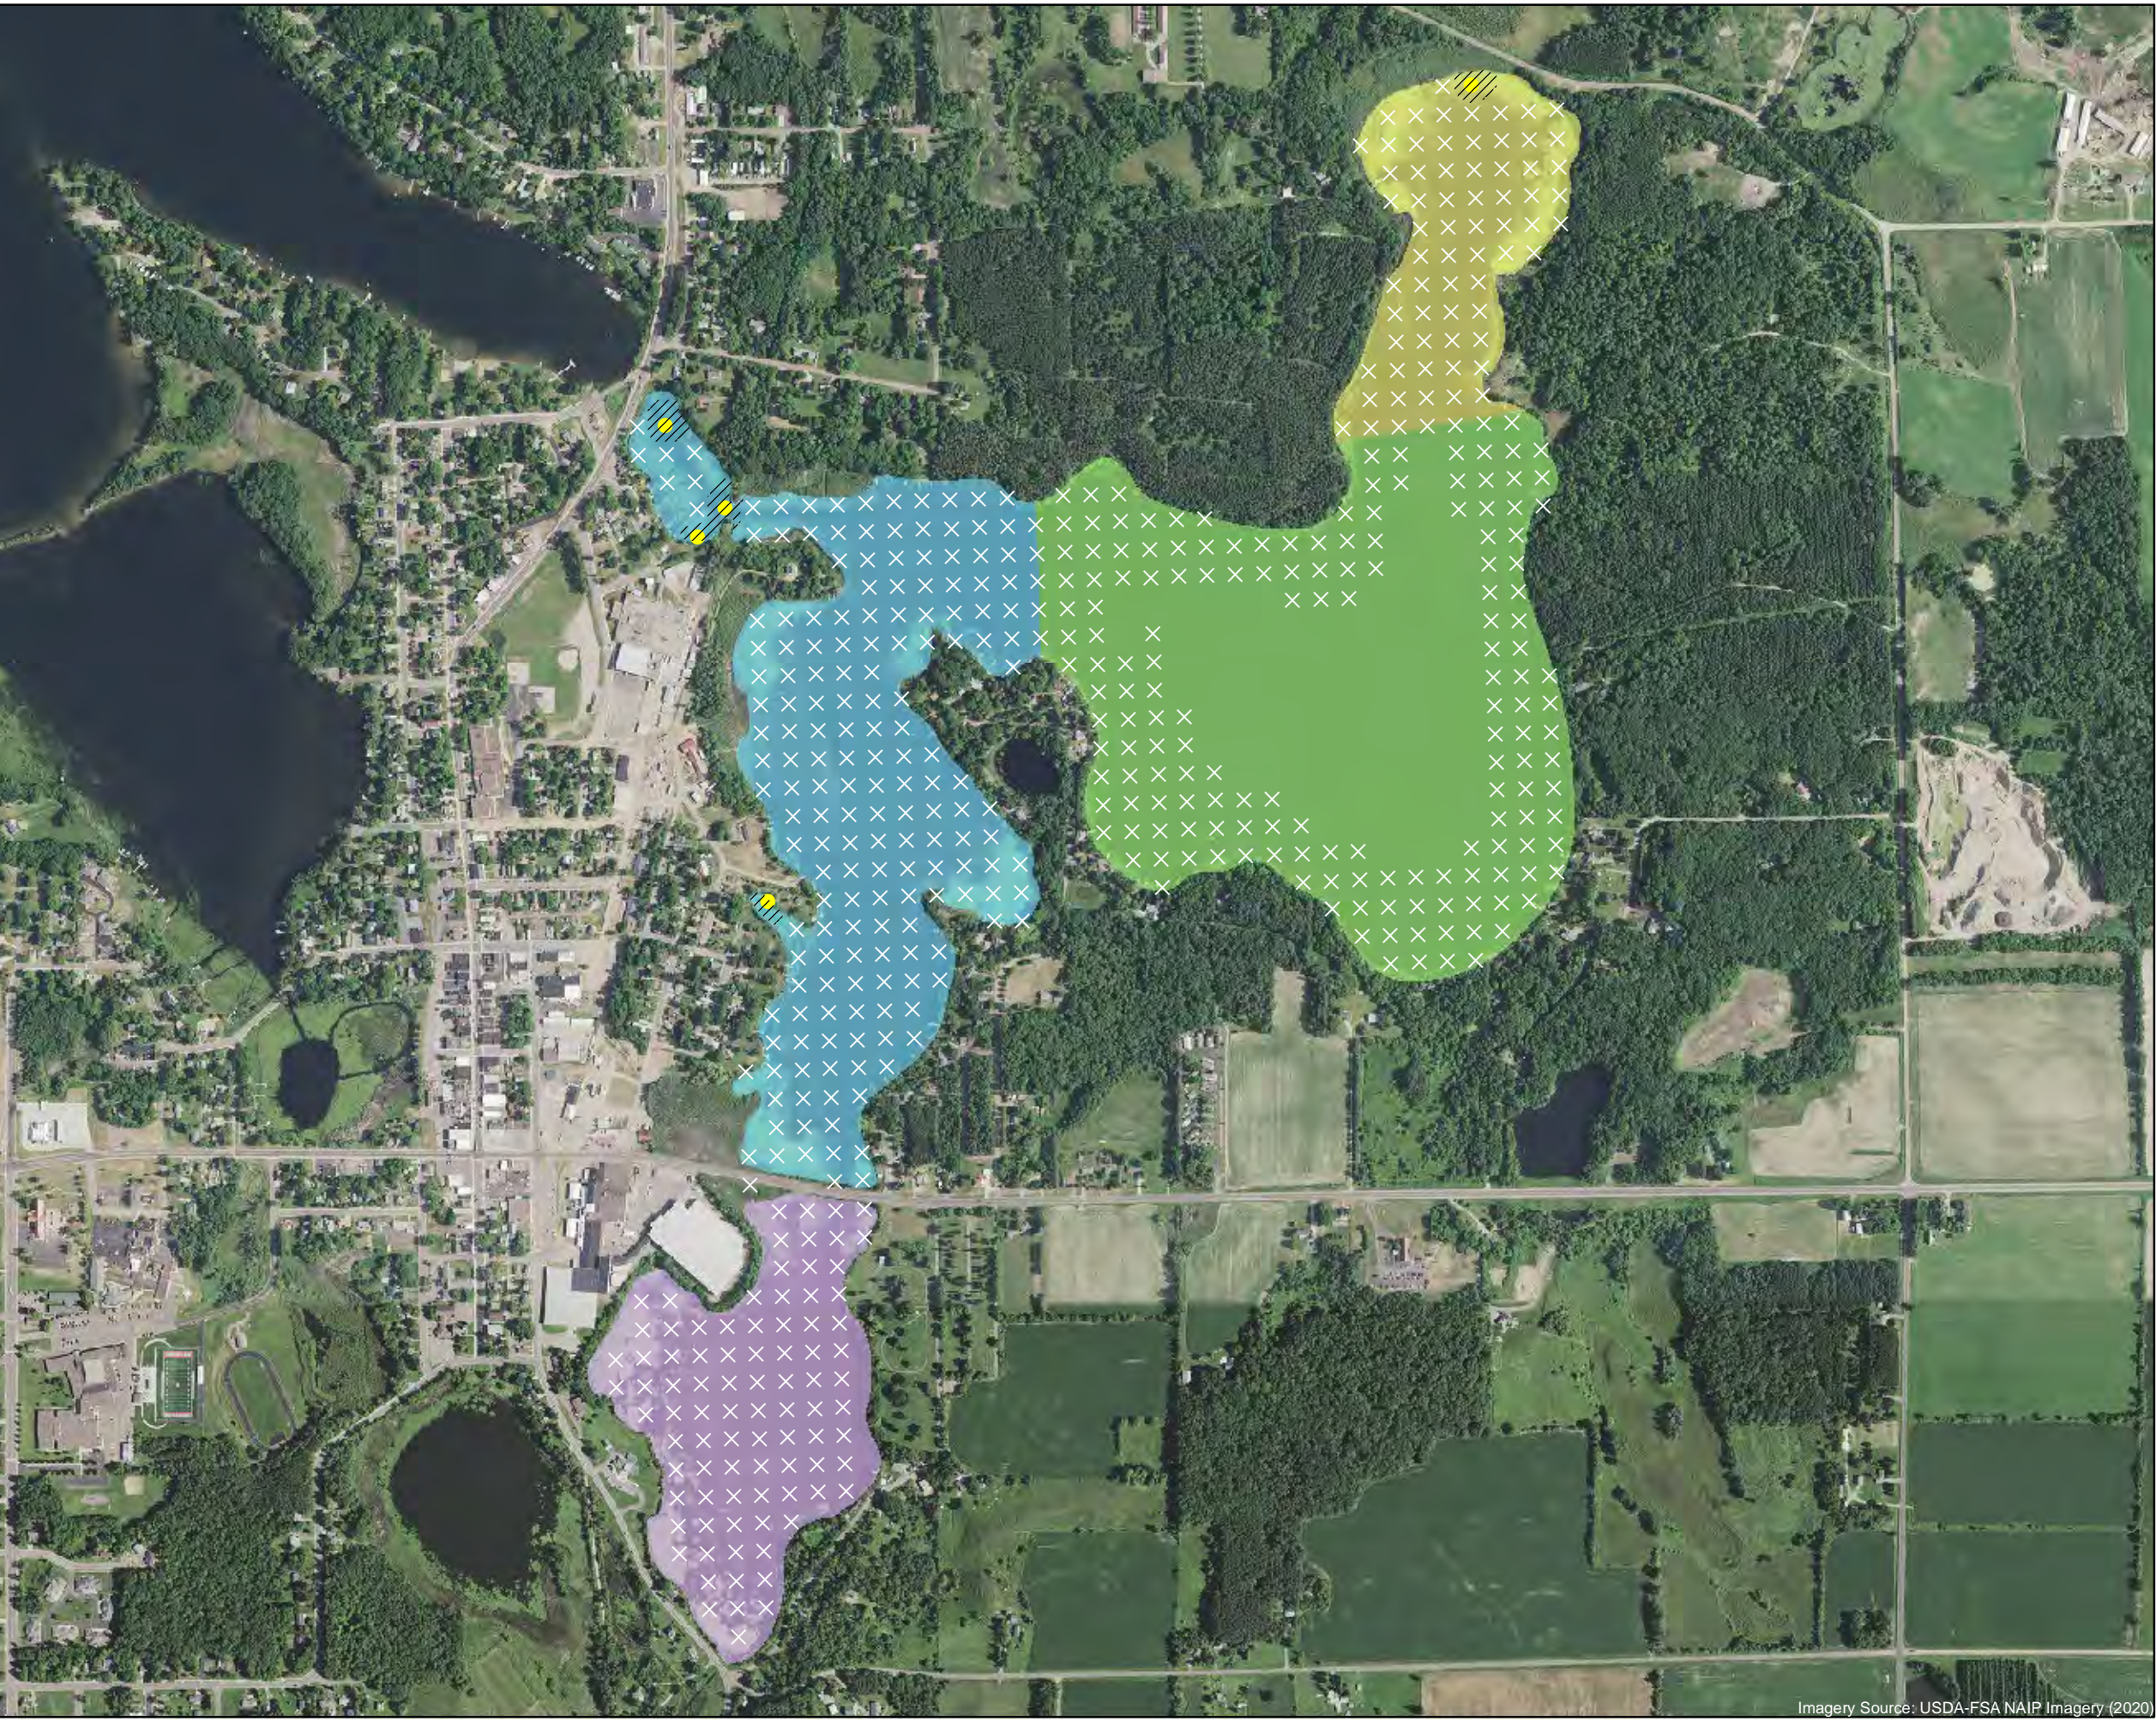

Barr Footer: ArcGIS 10.8.1, 2023-11-08 11:33 File: I:\Projects\49\03\01\1\GIS\Maps\2023\July 2023 Survey\July 2023 CLP Extent - East Beaver Dam Lake.mxd User: kac2

1. CLP Observed
   - × No CLP Present
   - Approximate Extent of CLP (July 2023)
2. **Total Area of CLP: 3.27 Acres**
3. East Lake (0 Acres)
   - City Bay (2.50 Acres)
   - Cemetery Bay (0 Acres)
   - Norwegian Bay (0.77 Acres)

JULY 2023 CURLY-LEAF
PONDWEED EXTENT
Beaver Dam and Library Lake
Barron County, WI

Imagery Source: USDA-FSA NAIP Imagery (2020)