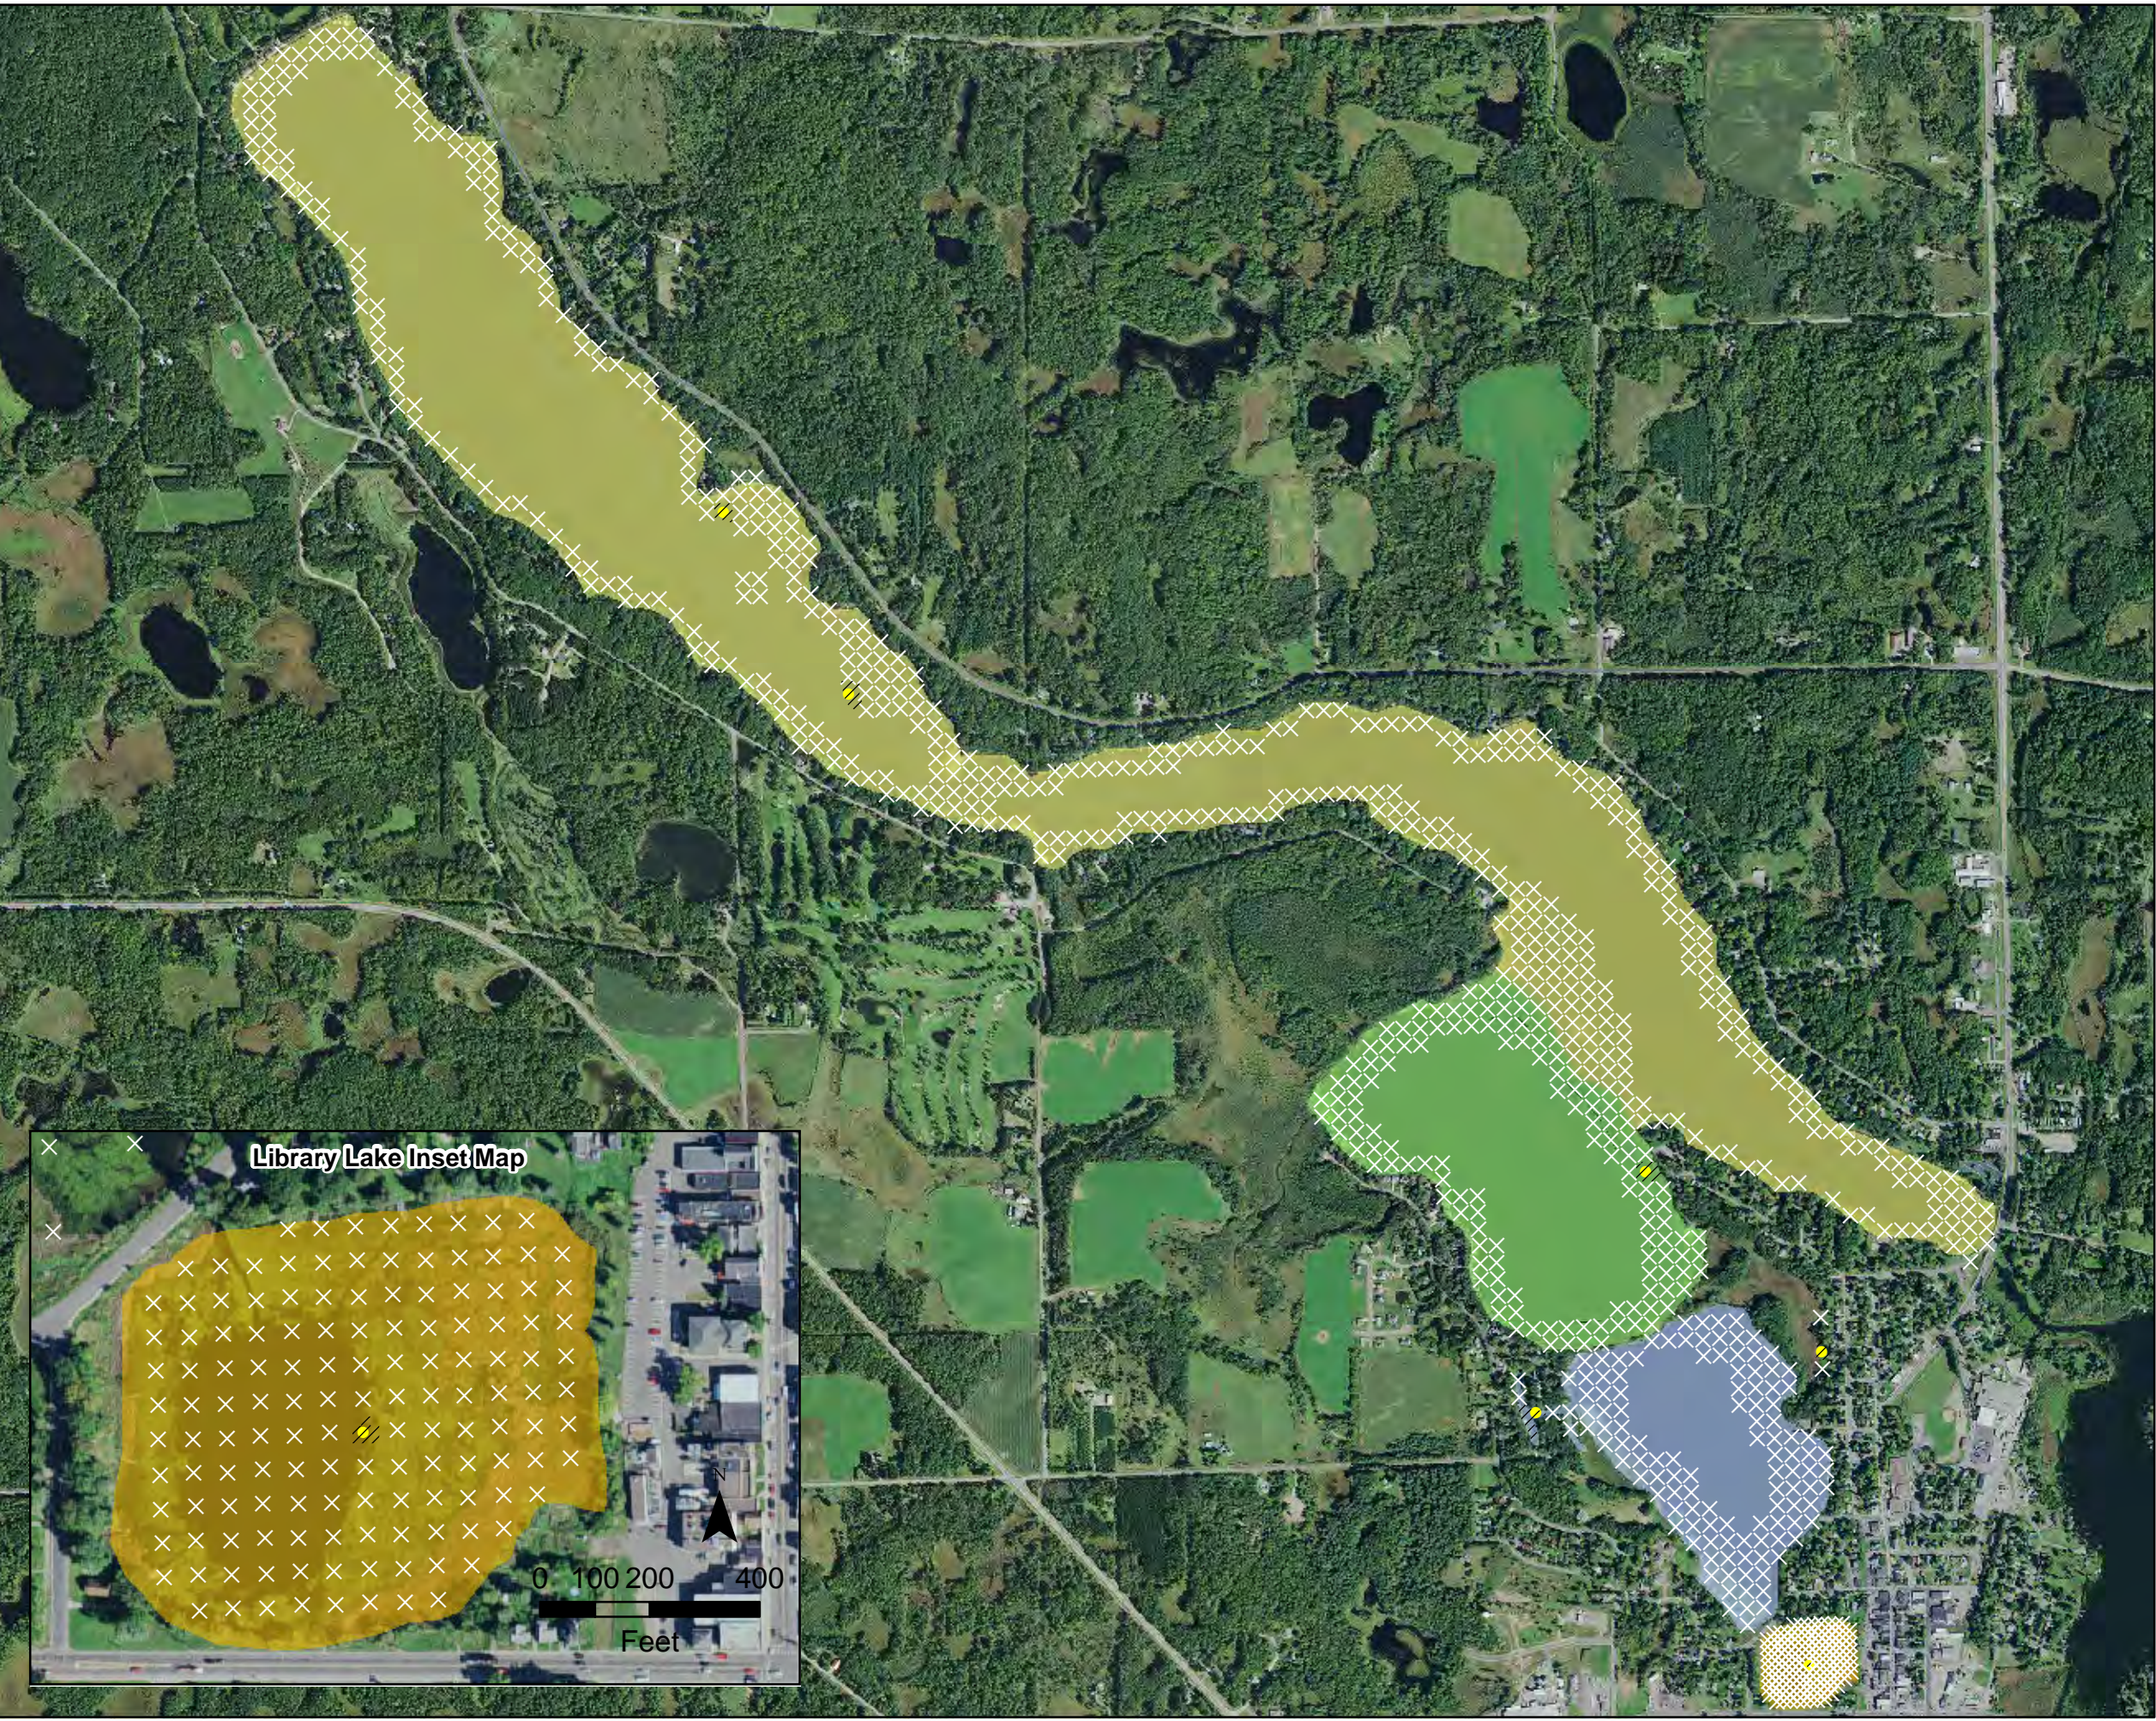

JULY 2009 CURLY-LEAF PONDWEED EXTENT
Beaver Dam and Library Lake
Barron County, WI

- CLP Observed
- × No CLP Present
- /// Approximate Extent of CLP (2009)
- Total Area of CLP: 14.16 Acres**
- East Lake (3.02 Acres)
- City Bay (8.79 Acres)
- Cemetery Bay (0 Acres)
- Norwegian Bay (2.35 Acres)

Fall 2009 Curly Leaf Pondweed
Sample Locations
Beaver Dam and Library Lake
Barron County, WI

- CLP Observed
- × No CLP Present
- /// Approximate Extent of CLP (2009)
- Total Area of CLP: 1.78 Acres**
- Library Lake (0 Acres)
- Rabbit Island Bay (0 Acres)
- West Lake (1.62 Acres)
- Williams Bay (0.16 Acres)

Fall 2009 Curly-Leaf Pondweed
Sample Locations
Beaver Dam and Library Lake
Barron County, WI

- CLP Observed
- × No CLP Present
- Approximate Extent of CLP (July 2010)
- Total Area of CLP: 2.55 Acres**
- East Lake (0 Acres)
- City Bay (1.34 Acres)
- Cemetery Bay (0 Acres)
- Norwegian Bay (1.21 Acres)

**JULY 2010 CURLY-LEAF PONDWEED
EXTENT**
Beaver Dam and Library Lake
Barron County, WI

Barr Footer: ArcGIS 10.4, 2016-12-21 12:58 File: I:\Projects\4903\011\GIS\Maps\2016\July 2009-2013 CLP Extent Maps\July 2010 CLP Extent - West Beaver Dam and Library Lake.mxd User: KAC2