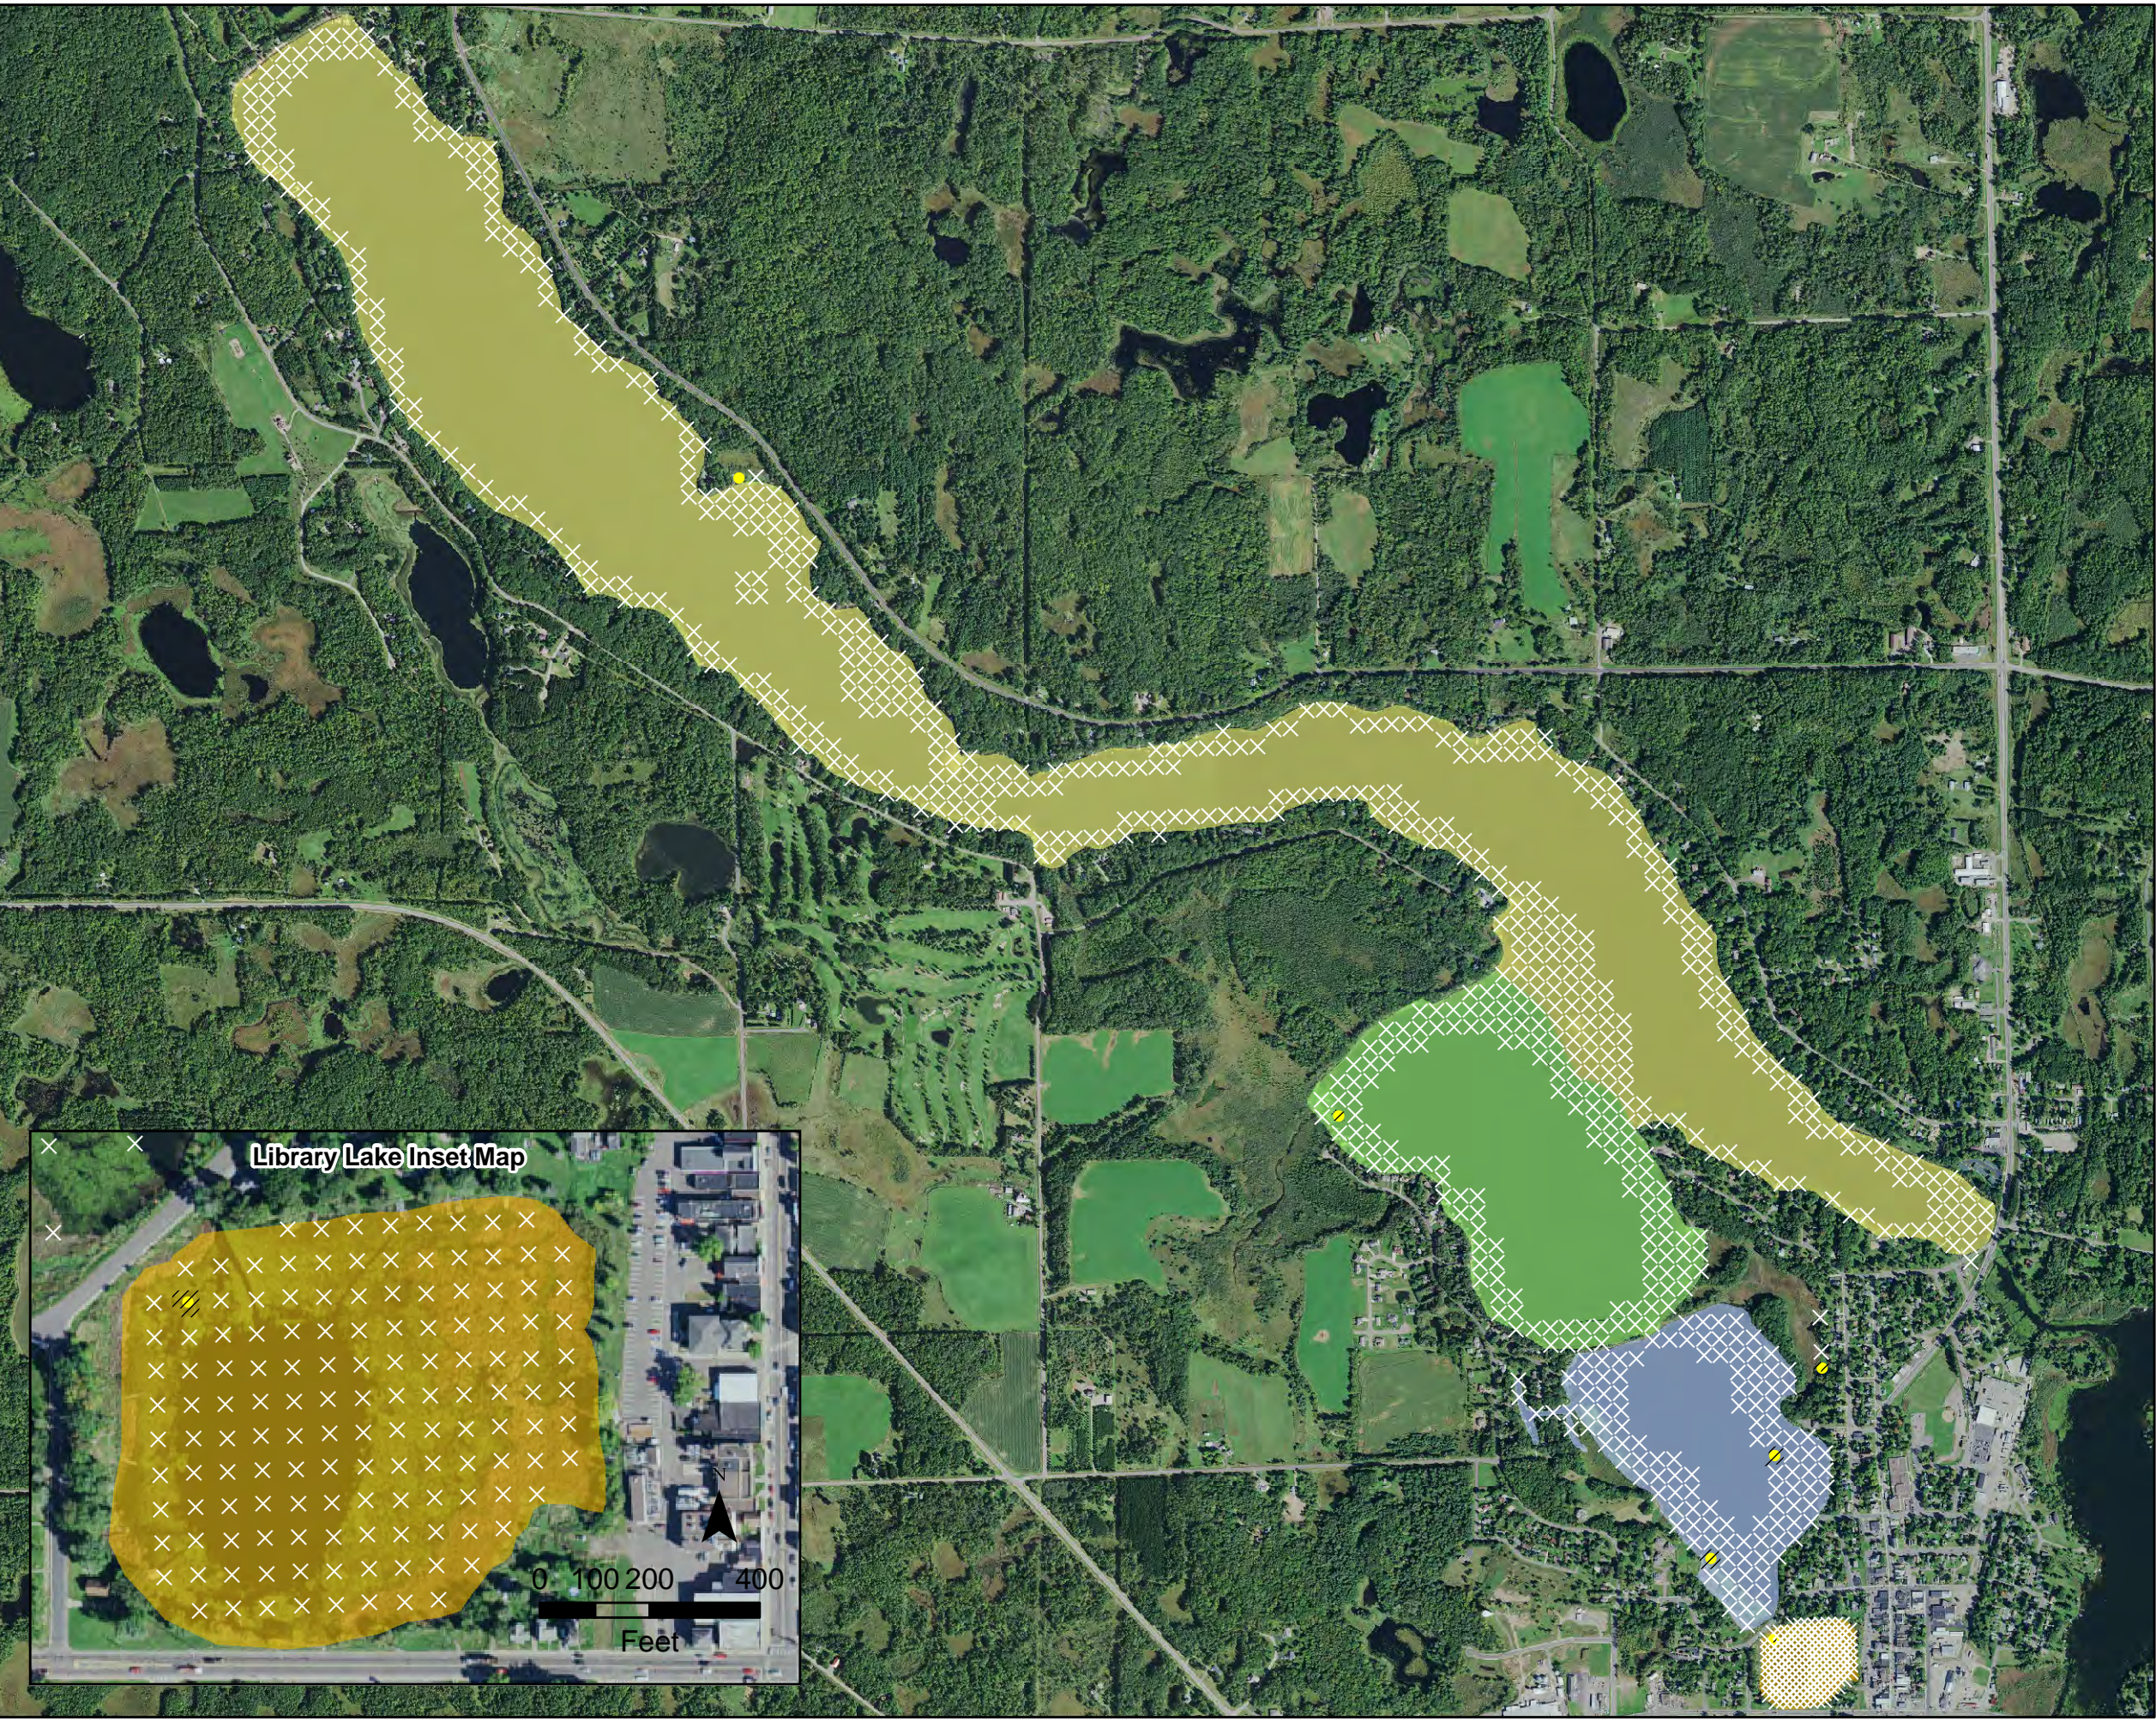

Barr, Foder, ArcGIS 10.6, 2018-10-22 13:51 File: I:\Projects\4903\011\GIS\Maps\2018\July 2018 Survey\July 2017 CLP Extent - West Beaver Dam and Library Lake.mxd User: kat2

- CLP Observed
- × No CLP Present
- ▨ Approximate Extent of CLP (July 2018)
- **Total Area of CLP: 1.87 Acres**
- Library Lake (0.05 Acres)
- Rabbit Island Bay (1.57 Acres)
- West Lake (0 Acres)
- Williams Bay (0.25 Acres)

**JULY 2018 CURLY-LEAF PONDWEED
EXTENT**
Beaver Dam and Library Lake
Barron County, WI
D-51