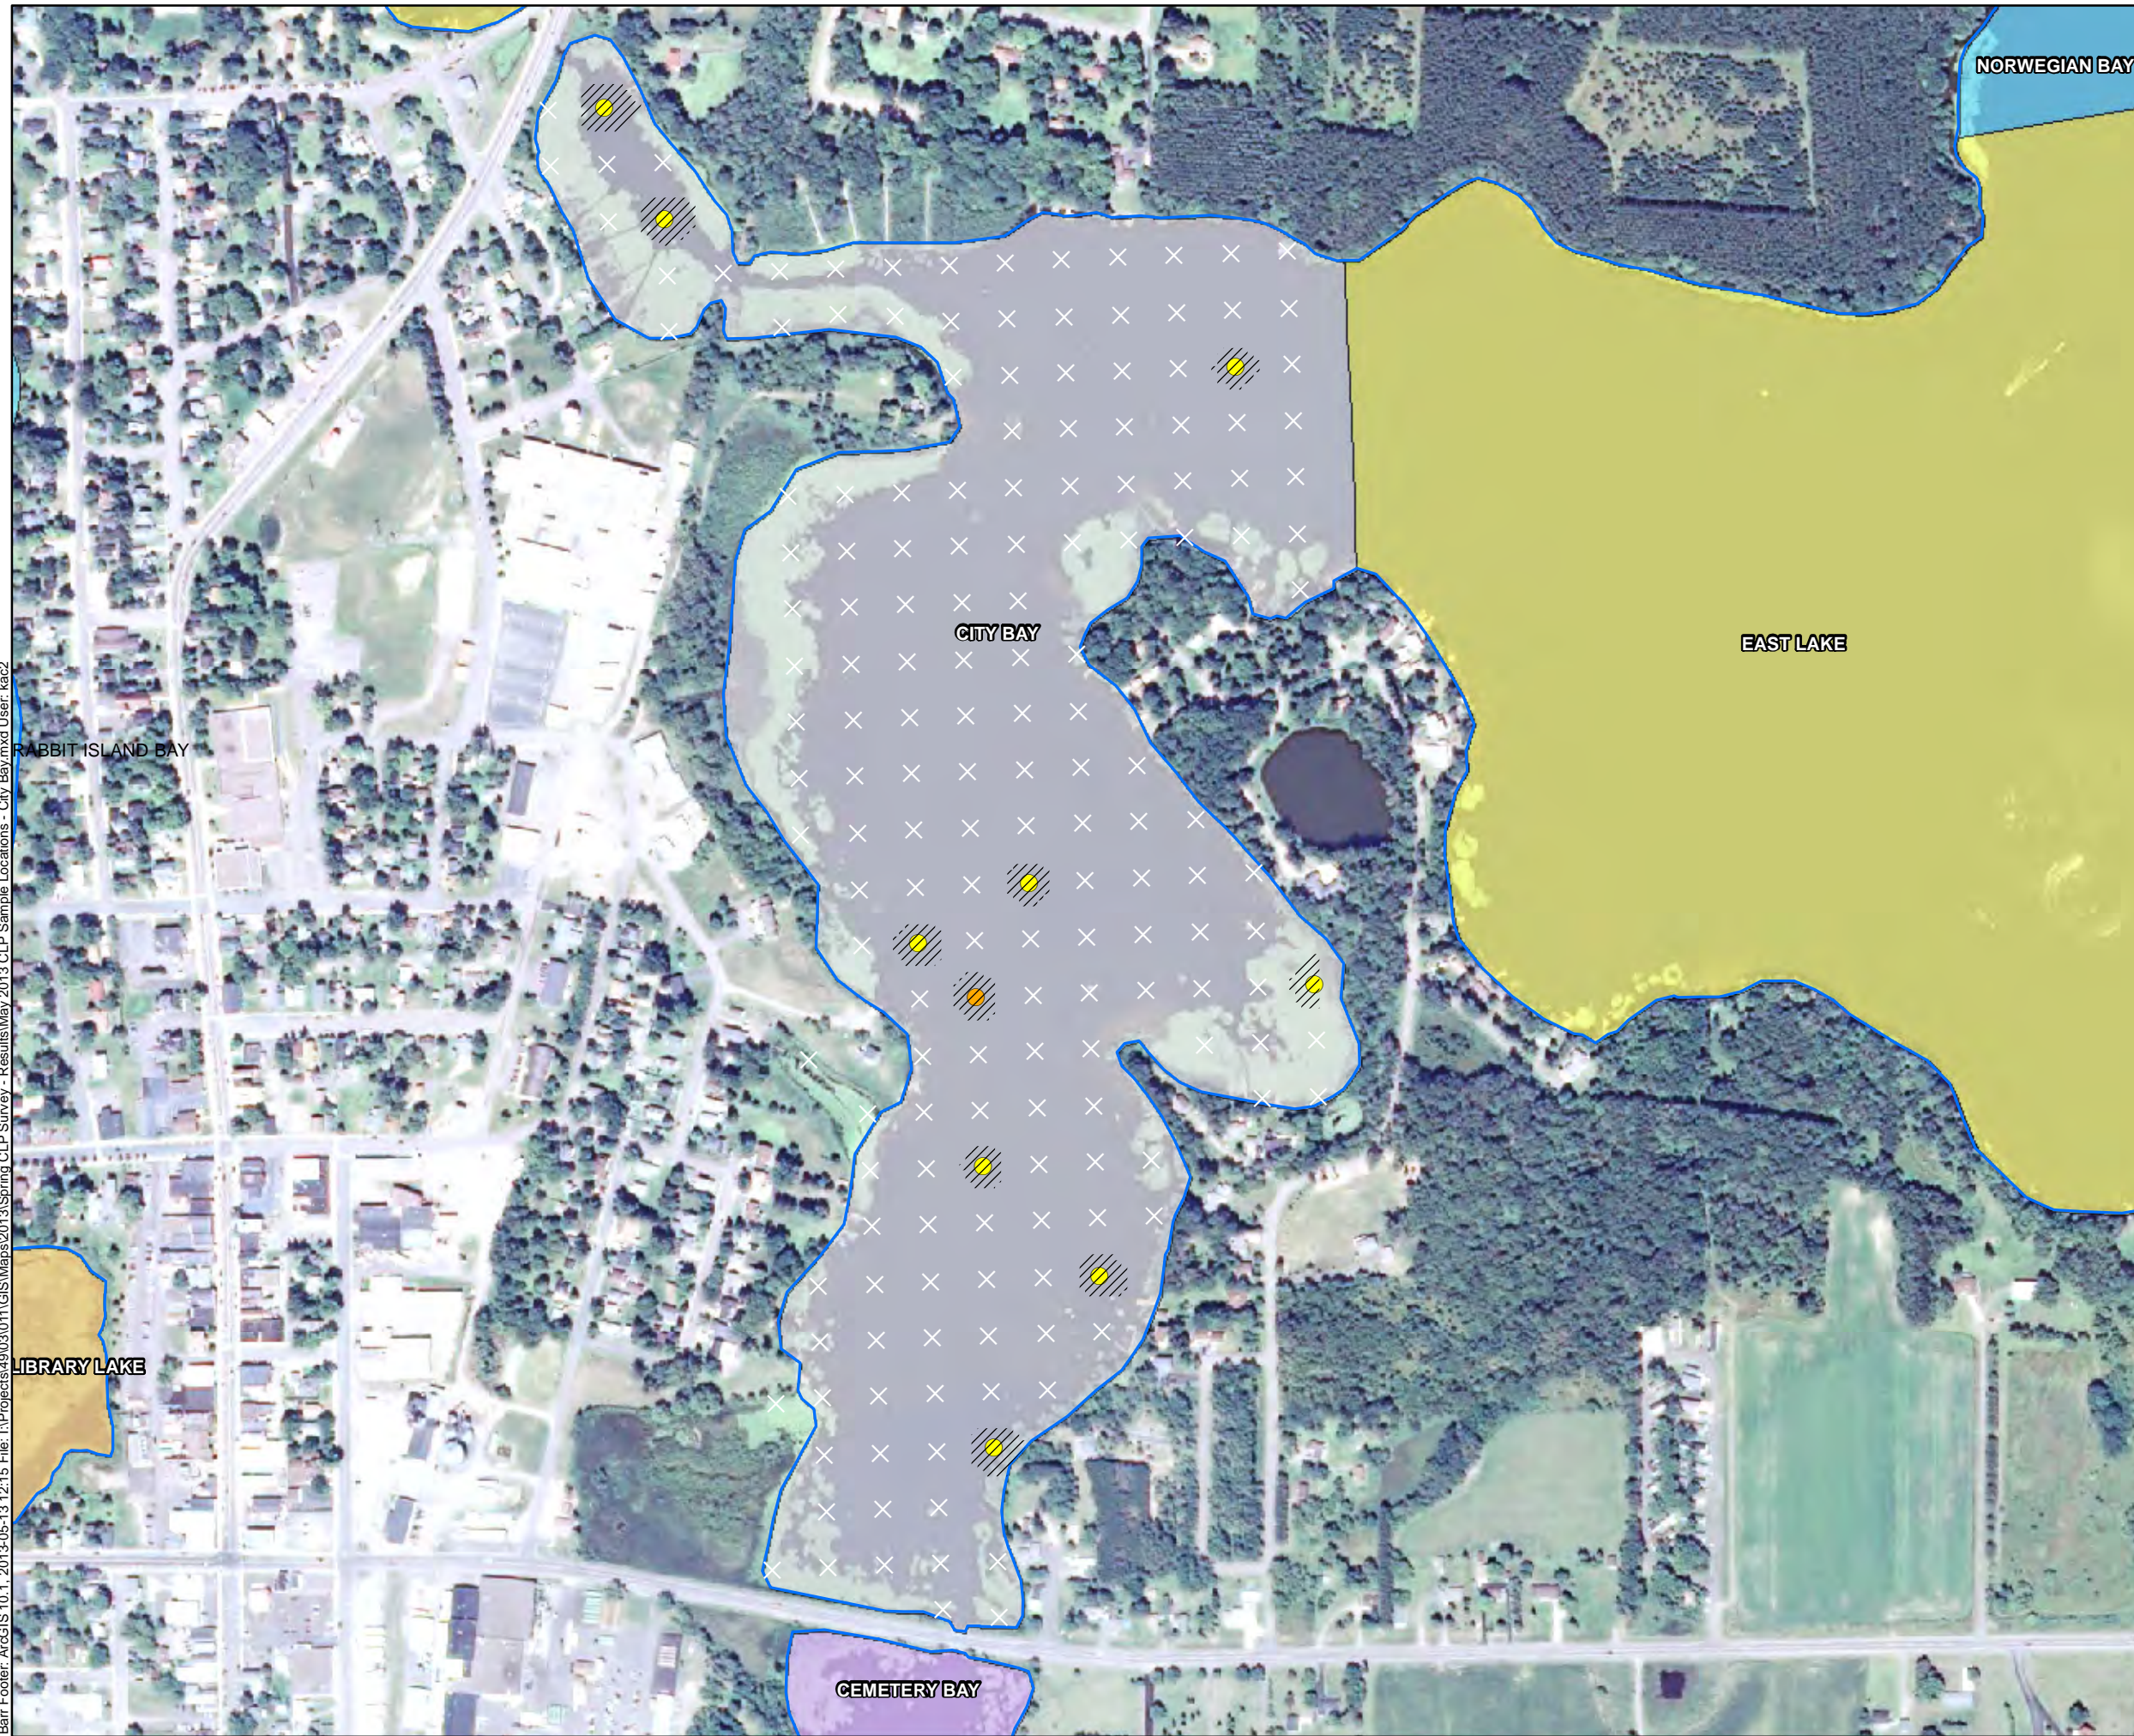

Barr Footer - ArcGIS 10.1 - 2013-05-13 12:15 File: I:\Projects\49\03\0111\GIS\Maps\2013\Spring CLP Survey - Results\May 2013 CLP Sample Locations - City Bay.mxd User: kac2

CLP Observations (May 2013)

- Density = 1
- Density = 2
- × No CLP Present
- Approximate Extent of CLP (May 2013)
  City Bay - 2.96 Acres

May 2013 Curly-Leaf Pondweed
Sample Locations - City Bay
East Beaver Dam Lake
Barron County, WI