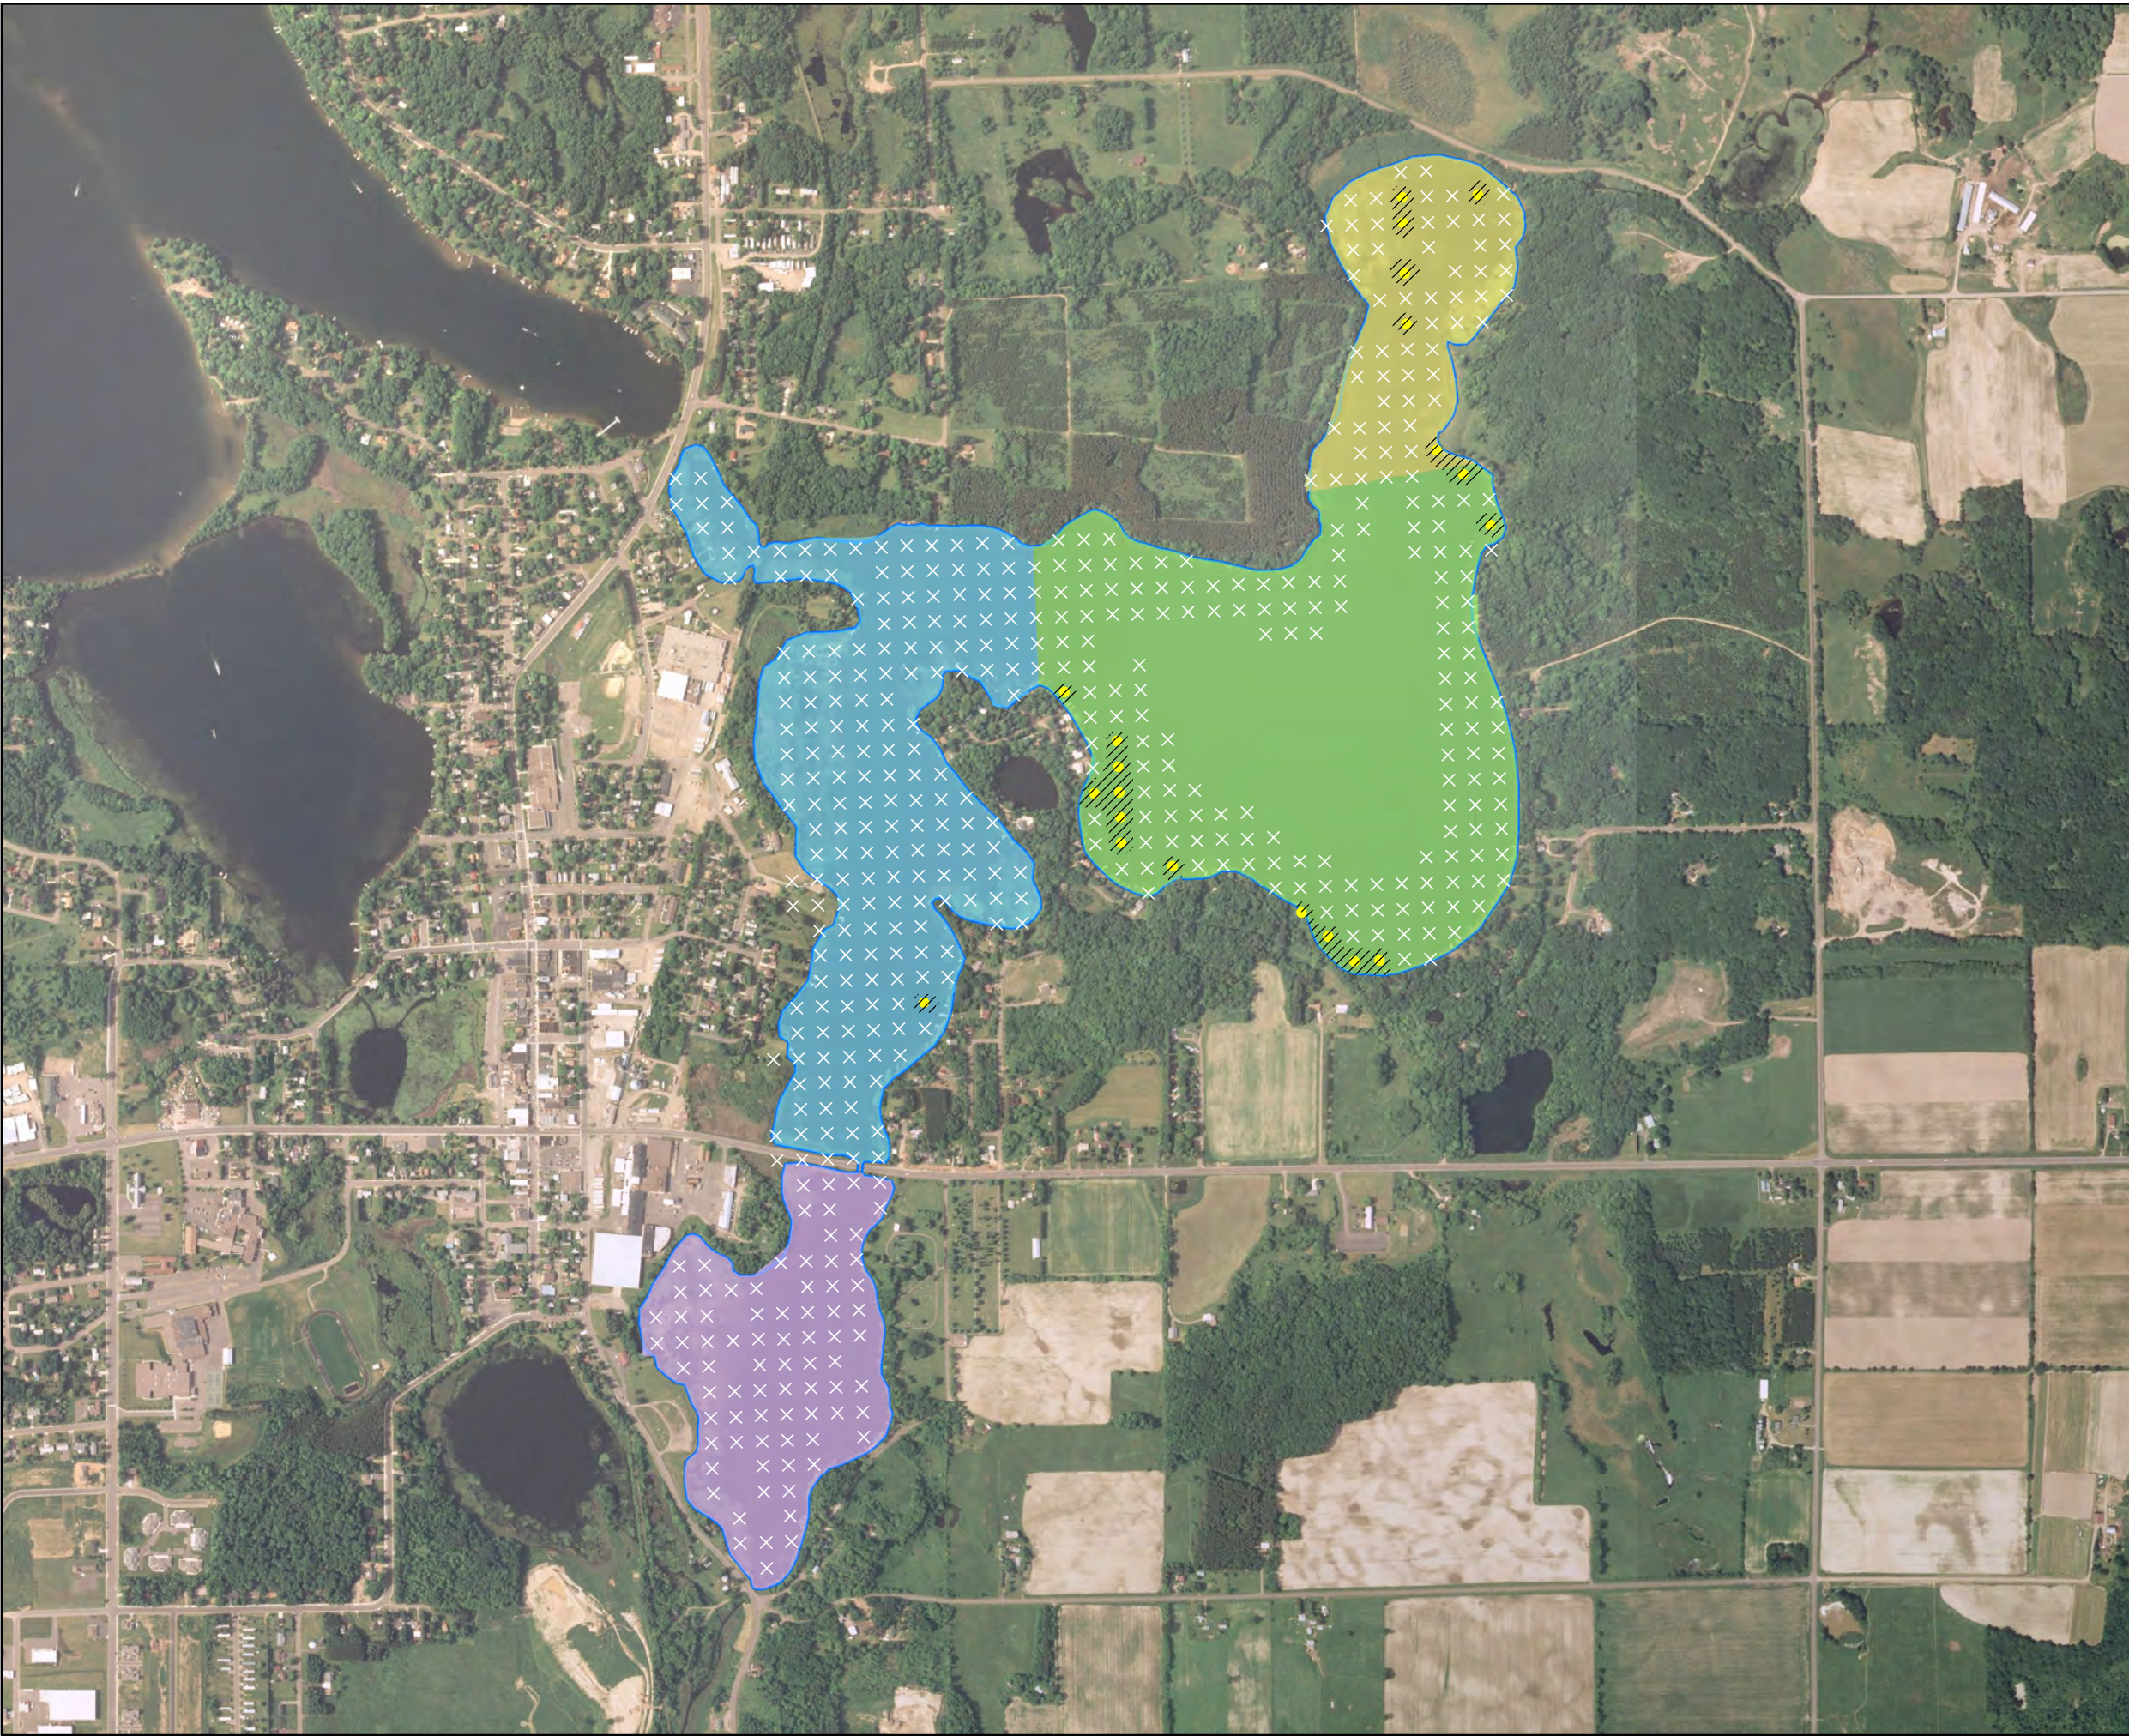

Appendix D

2006-2023 Curly-leaf Pondweed

- CLP Observed
- × No CLP Present
- Total Area of CLP: 9.75 Acres**
- East Lake (6.73 Acres)
- City Bay (0.33 Acres)
- Cemetery Bay (0 Acres)
- Norwegian Bay (2.69 Acres)

Fall 2006 Curly-Leaf Pondweed
Sample Locations
Beaver Dam and Library Lake
Barron County, WI

- CLP Observed
- × No CLP Present
- /// Approximate Extent of CLP (2006)
- Total Area of CLP: 3.32 Acres**
- Library Lake (0 Acres)
- Rabbit Island Bay (0.43 Acres)
- West Lake (2.56 Acres)
- Williams Bay (0.33 Acres)

Fall 2006 Curly-Leaf Pondweed
Sample Locations
Beaver Dam and Library Lake
Barron County, WI

- CLP Observed
- × No CLP Present
- /// Approximate Extent of CLP (2007)
- Total Area of CLP: 1.72 Acres**
- East Lake (0 Acres)
- City Bay (0.81 Acres)
- Cemetery Bay (0 Acres)
- Norwegian Bay (0.91 Acres)

Fall 2007 Curly-Leaf Pondweed
Sample Locations
Beaver Dam and Library Lake
Barron County, WI

- CLP Observed
- × No CLP Present
- /// Approximate Extent of CLP (2007)
- Total Area of CLP: 2.04 Acres**
- Library Lake (0 Acres)
- Rabbit Island Bay (0 Acres)
- West Lake (1.00 Acres)
- Williams Bay (1.04 Acres)