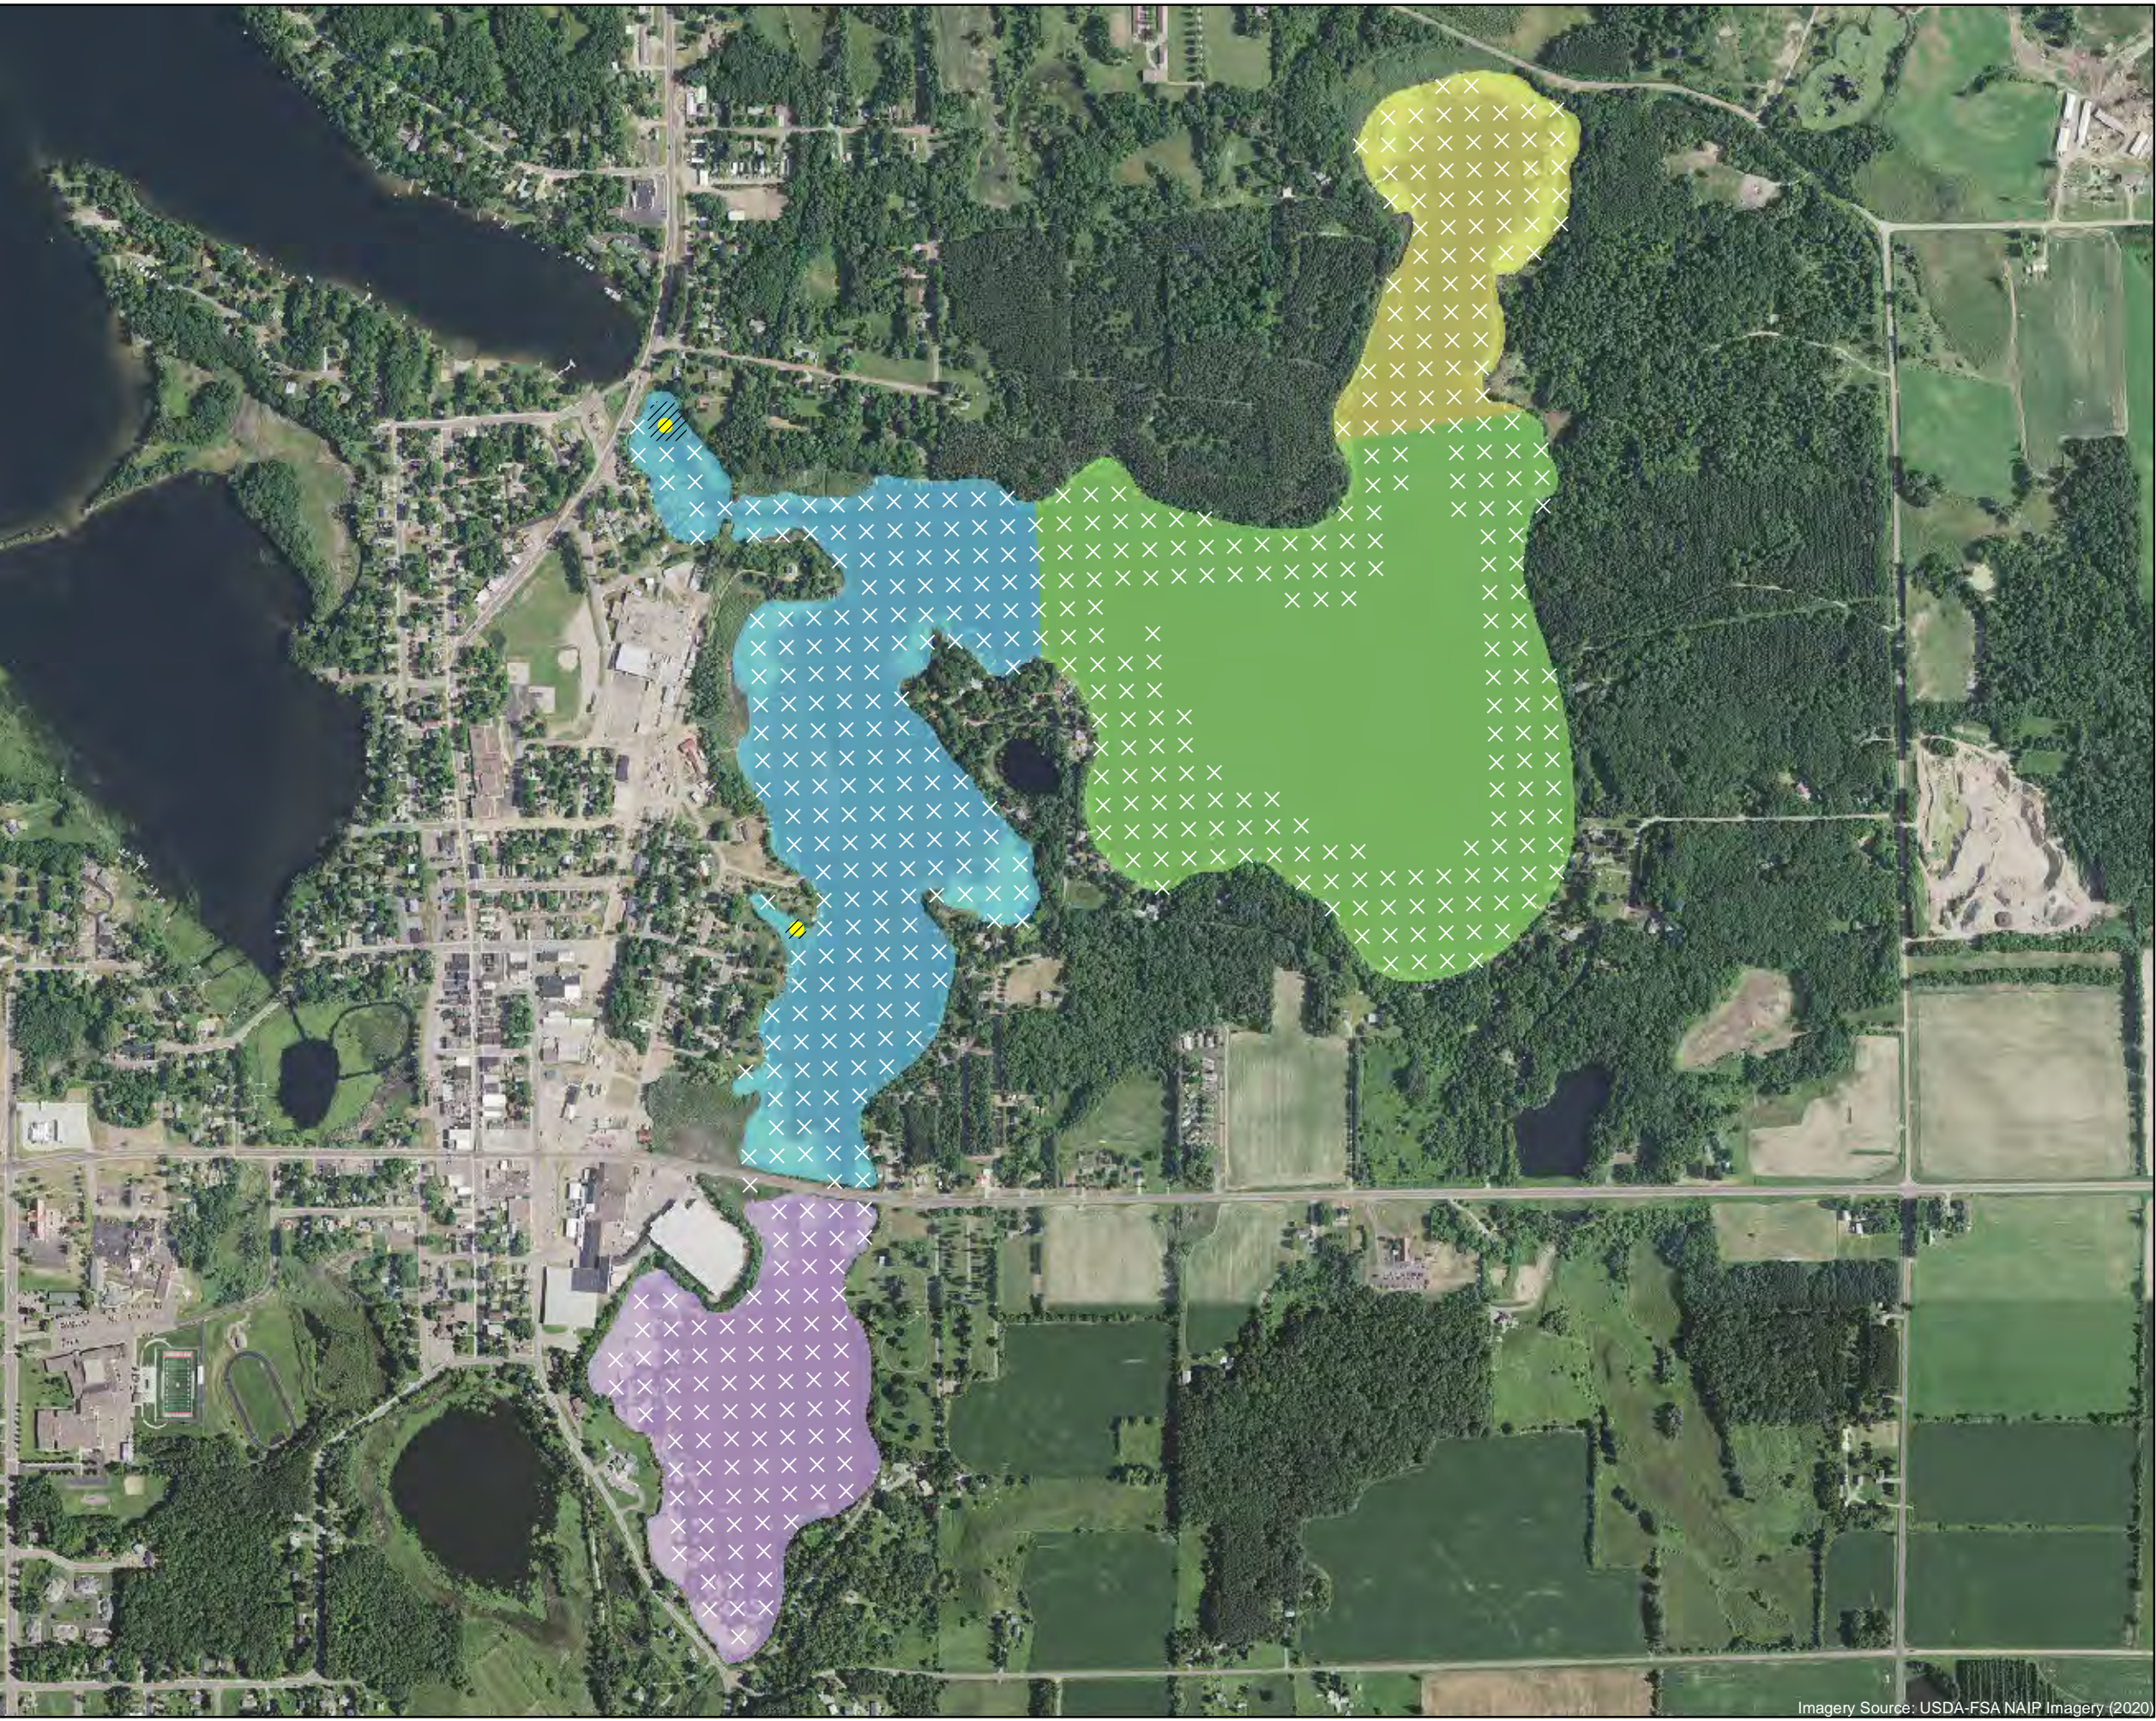

Barr Footer: ArcGIS 10.8.1, 2023-11-08 11:27 File: I:\Projects\49\03\011\GIS\Maps\2023\Fall 2023 Survey\Fall 2023 CLP Extent - East Beaver Dam Lake.mxd User: kat2

- CLP Observed
- × No CLP Present
- Approximate Extent of CLP (Fall 2023)
- **Total Area of CLP: 1.12 Acres**
- East Lake (0 Acres)
- City Bay (1.12 Acres)
- Cemetery Bay (0 Acres)
- Norwegian Bay (0 Acres)

FALL 2023 CURLY-LEAF
PONDWEED EXTENT
Beaver Dam and Library Lake
Barron County, WI

Imagery Source: USDA-FSA NAIP Imagery (2020)