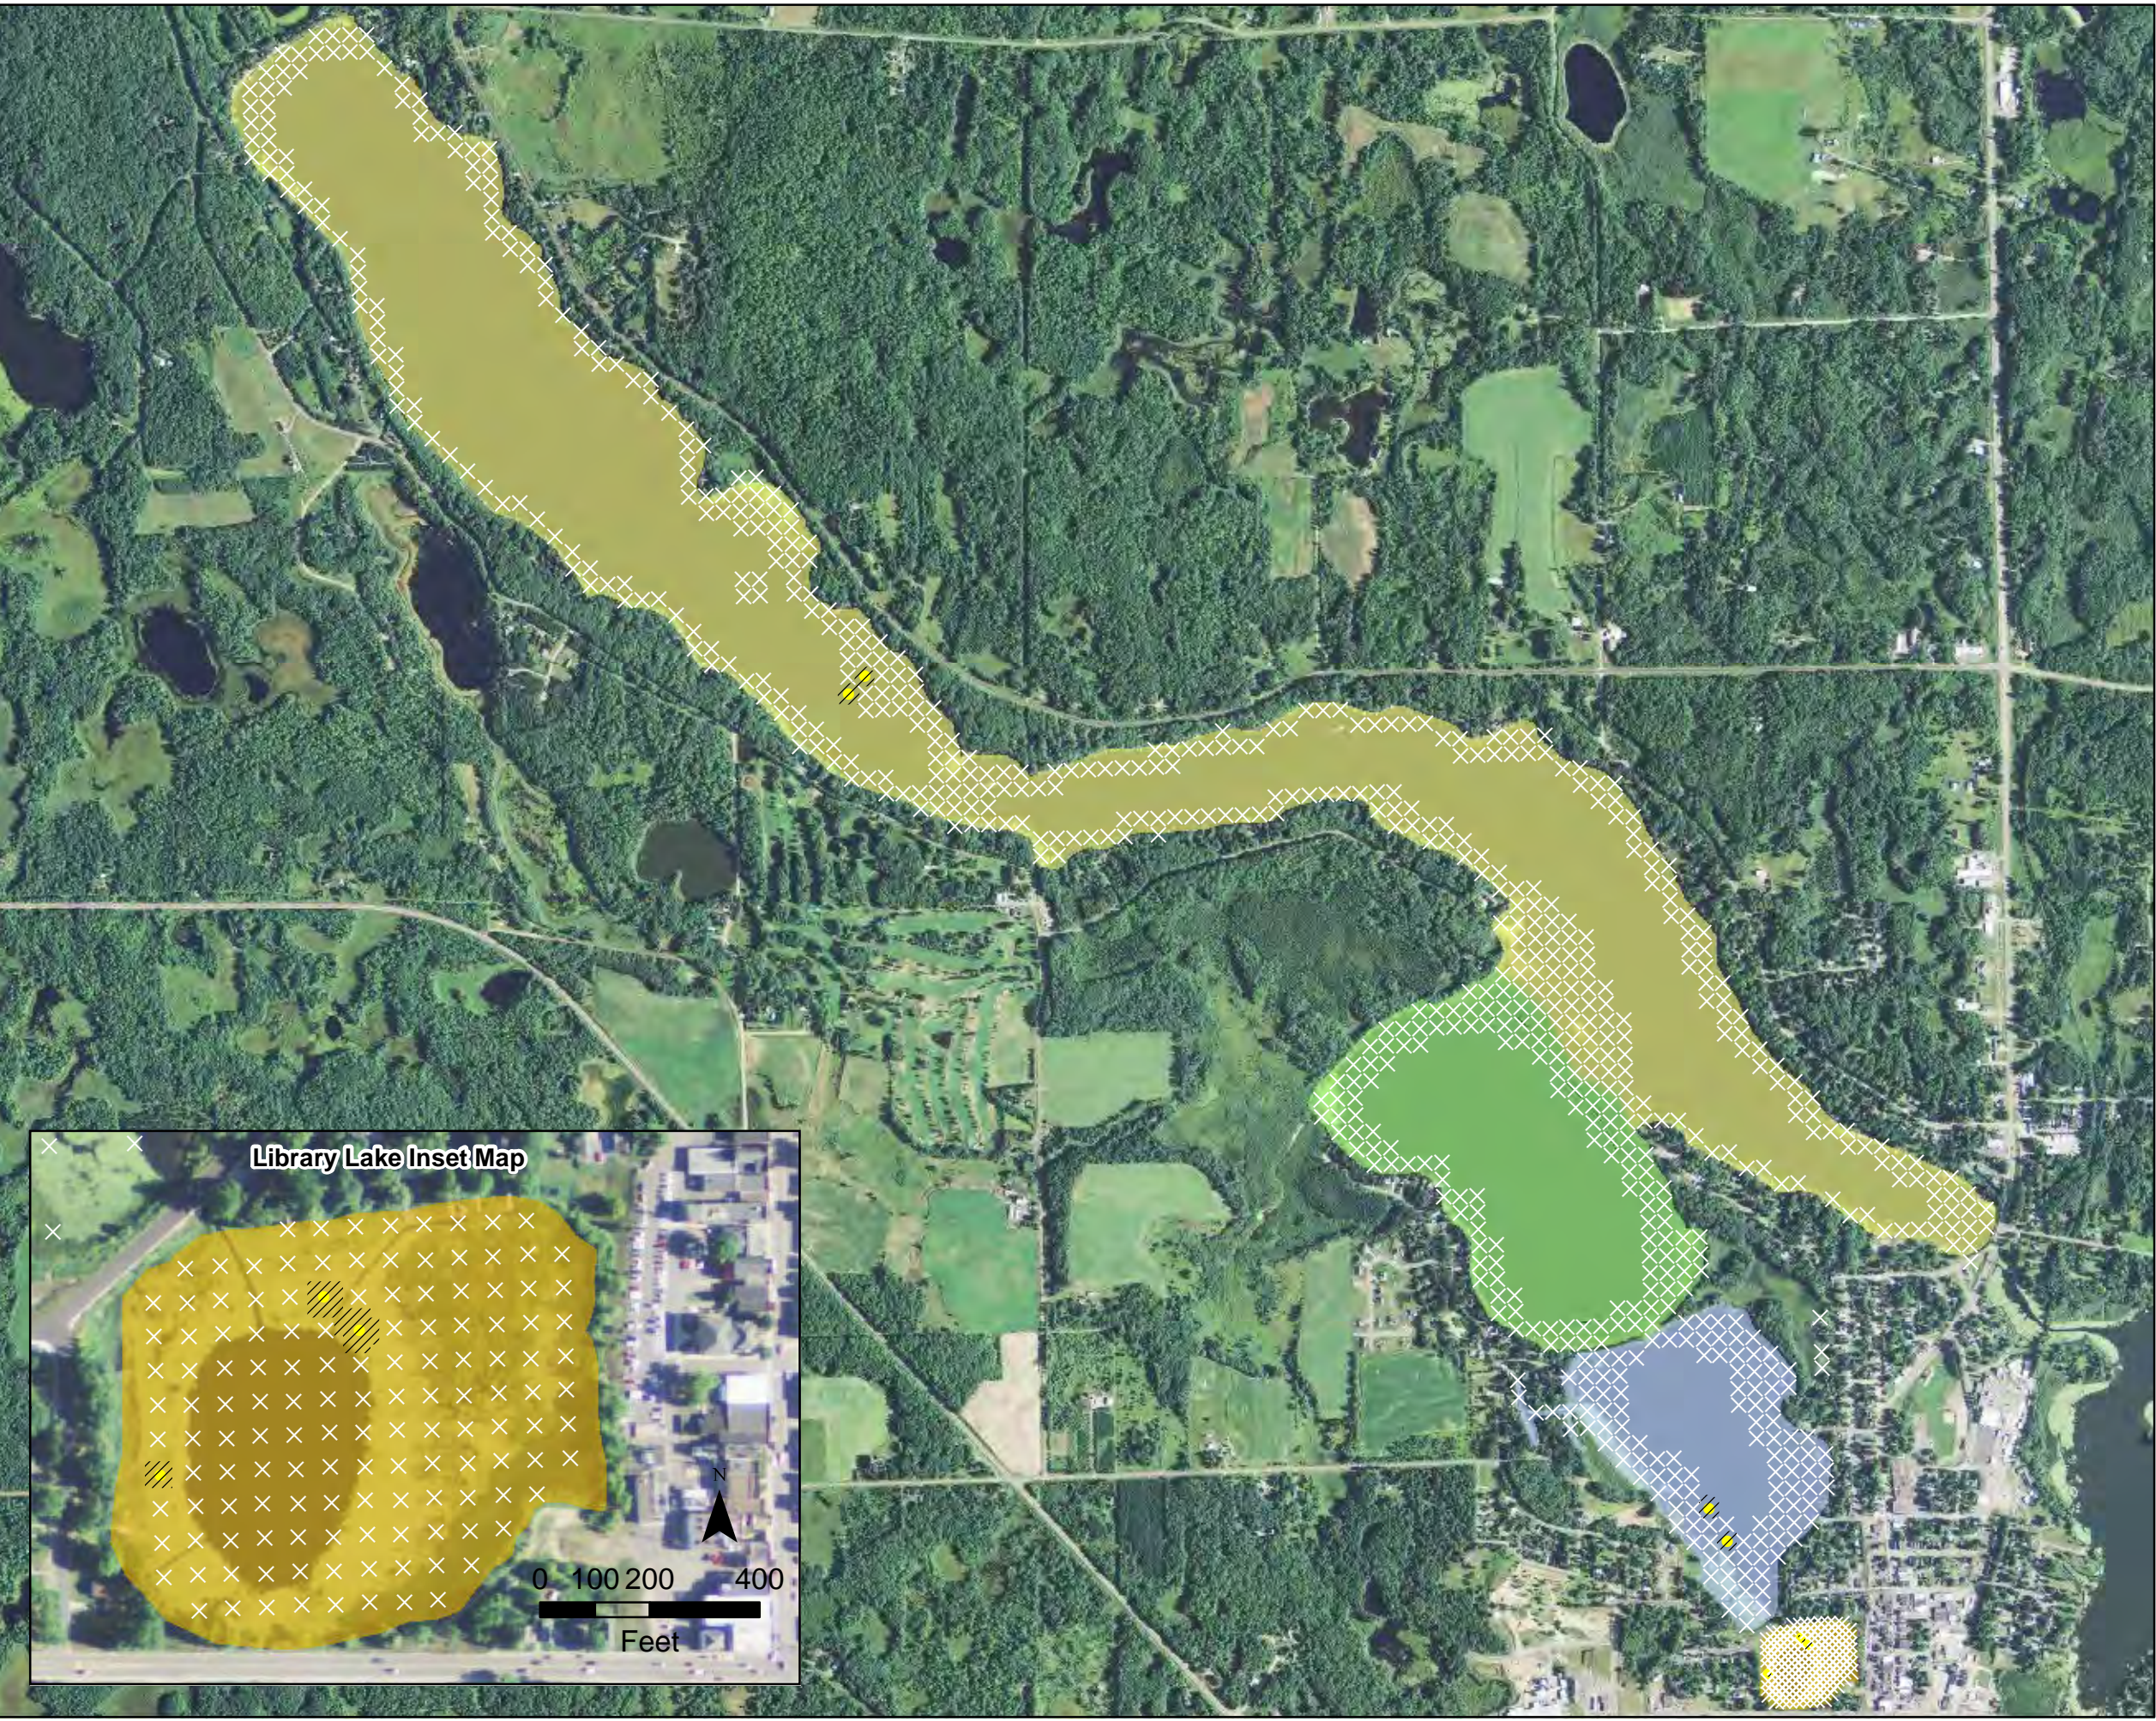

**JULY 2015 CURLY-LEAF PONDWEED
SAMPLE LOCATIONS**
Beaver Dam and Library Lake
Barron County, WI

Barr Footer: ArcGIS 10.3.1, 2015-10-26 13:03 File: I:\Projects\4903011\GIS\Maps\2015\July 2015 CLP Locations (July 2015) - West Beaver Dam and Library Lake.mxd User: KAC2