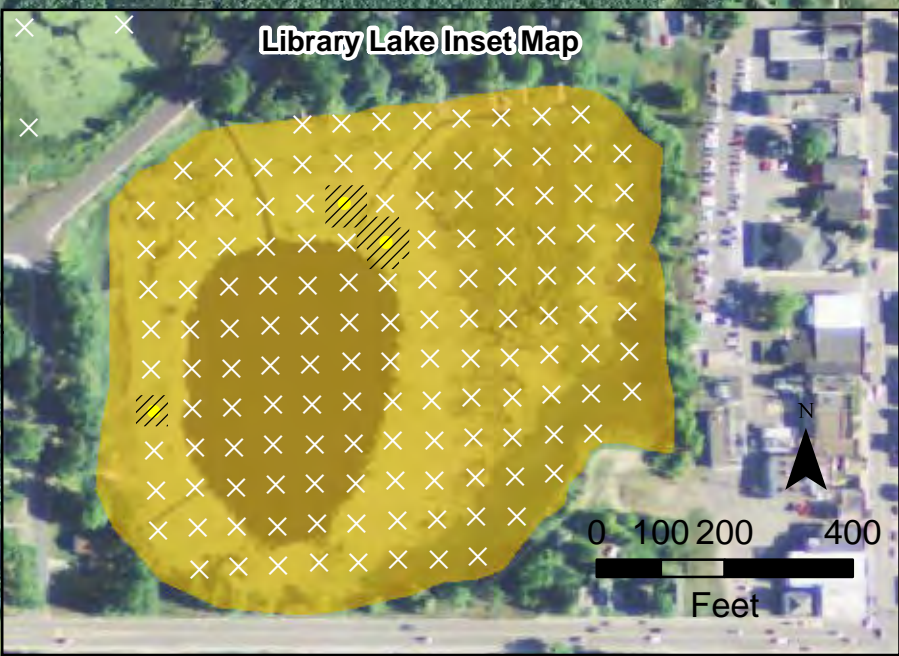

Barr Footer: ArcGIS 10.3.1, 2015-10-26 13:03 File: I:\Projects\4903011\GIS\Maps\2015\July 2015 CLP Locations (July 2015) - West Beaver Dam and Library Lake.mxd User: KAC2