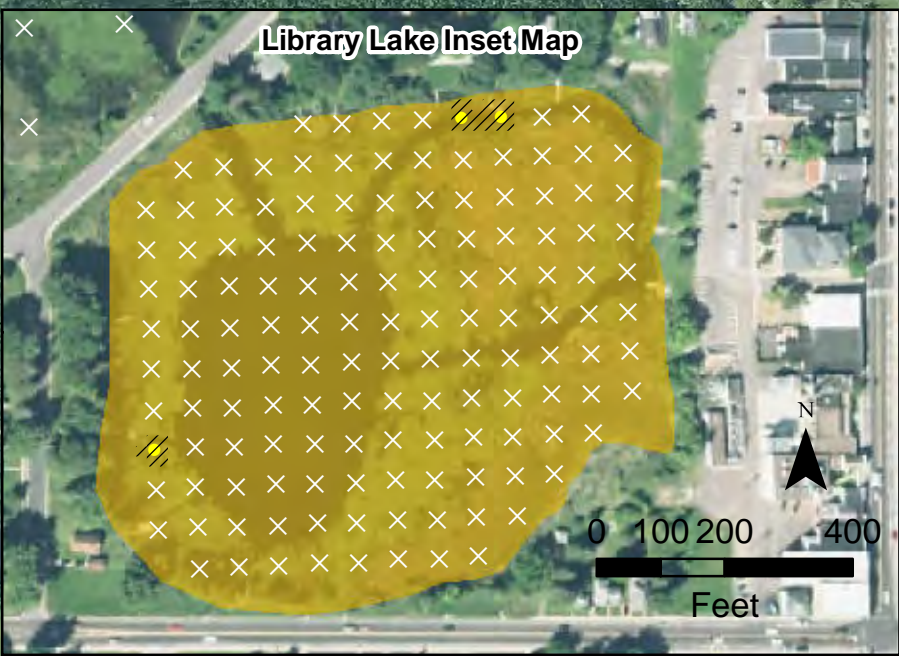

FALL 2019 CURLY-LEAF PONDWEED
EXTENT
Beaver Dam and Library Lake
Barron County, WI