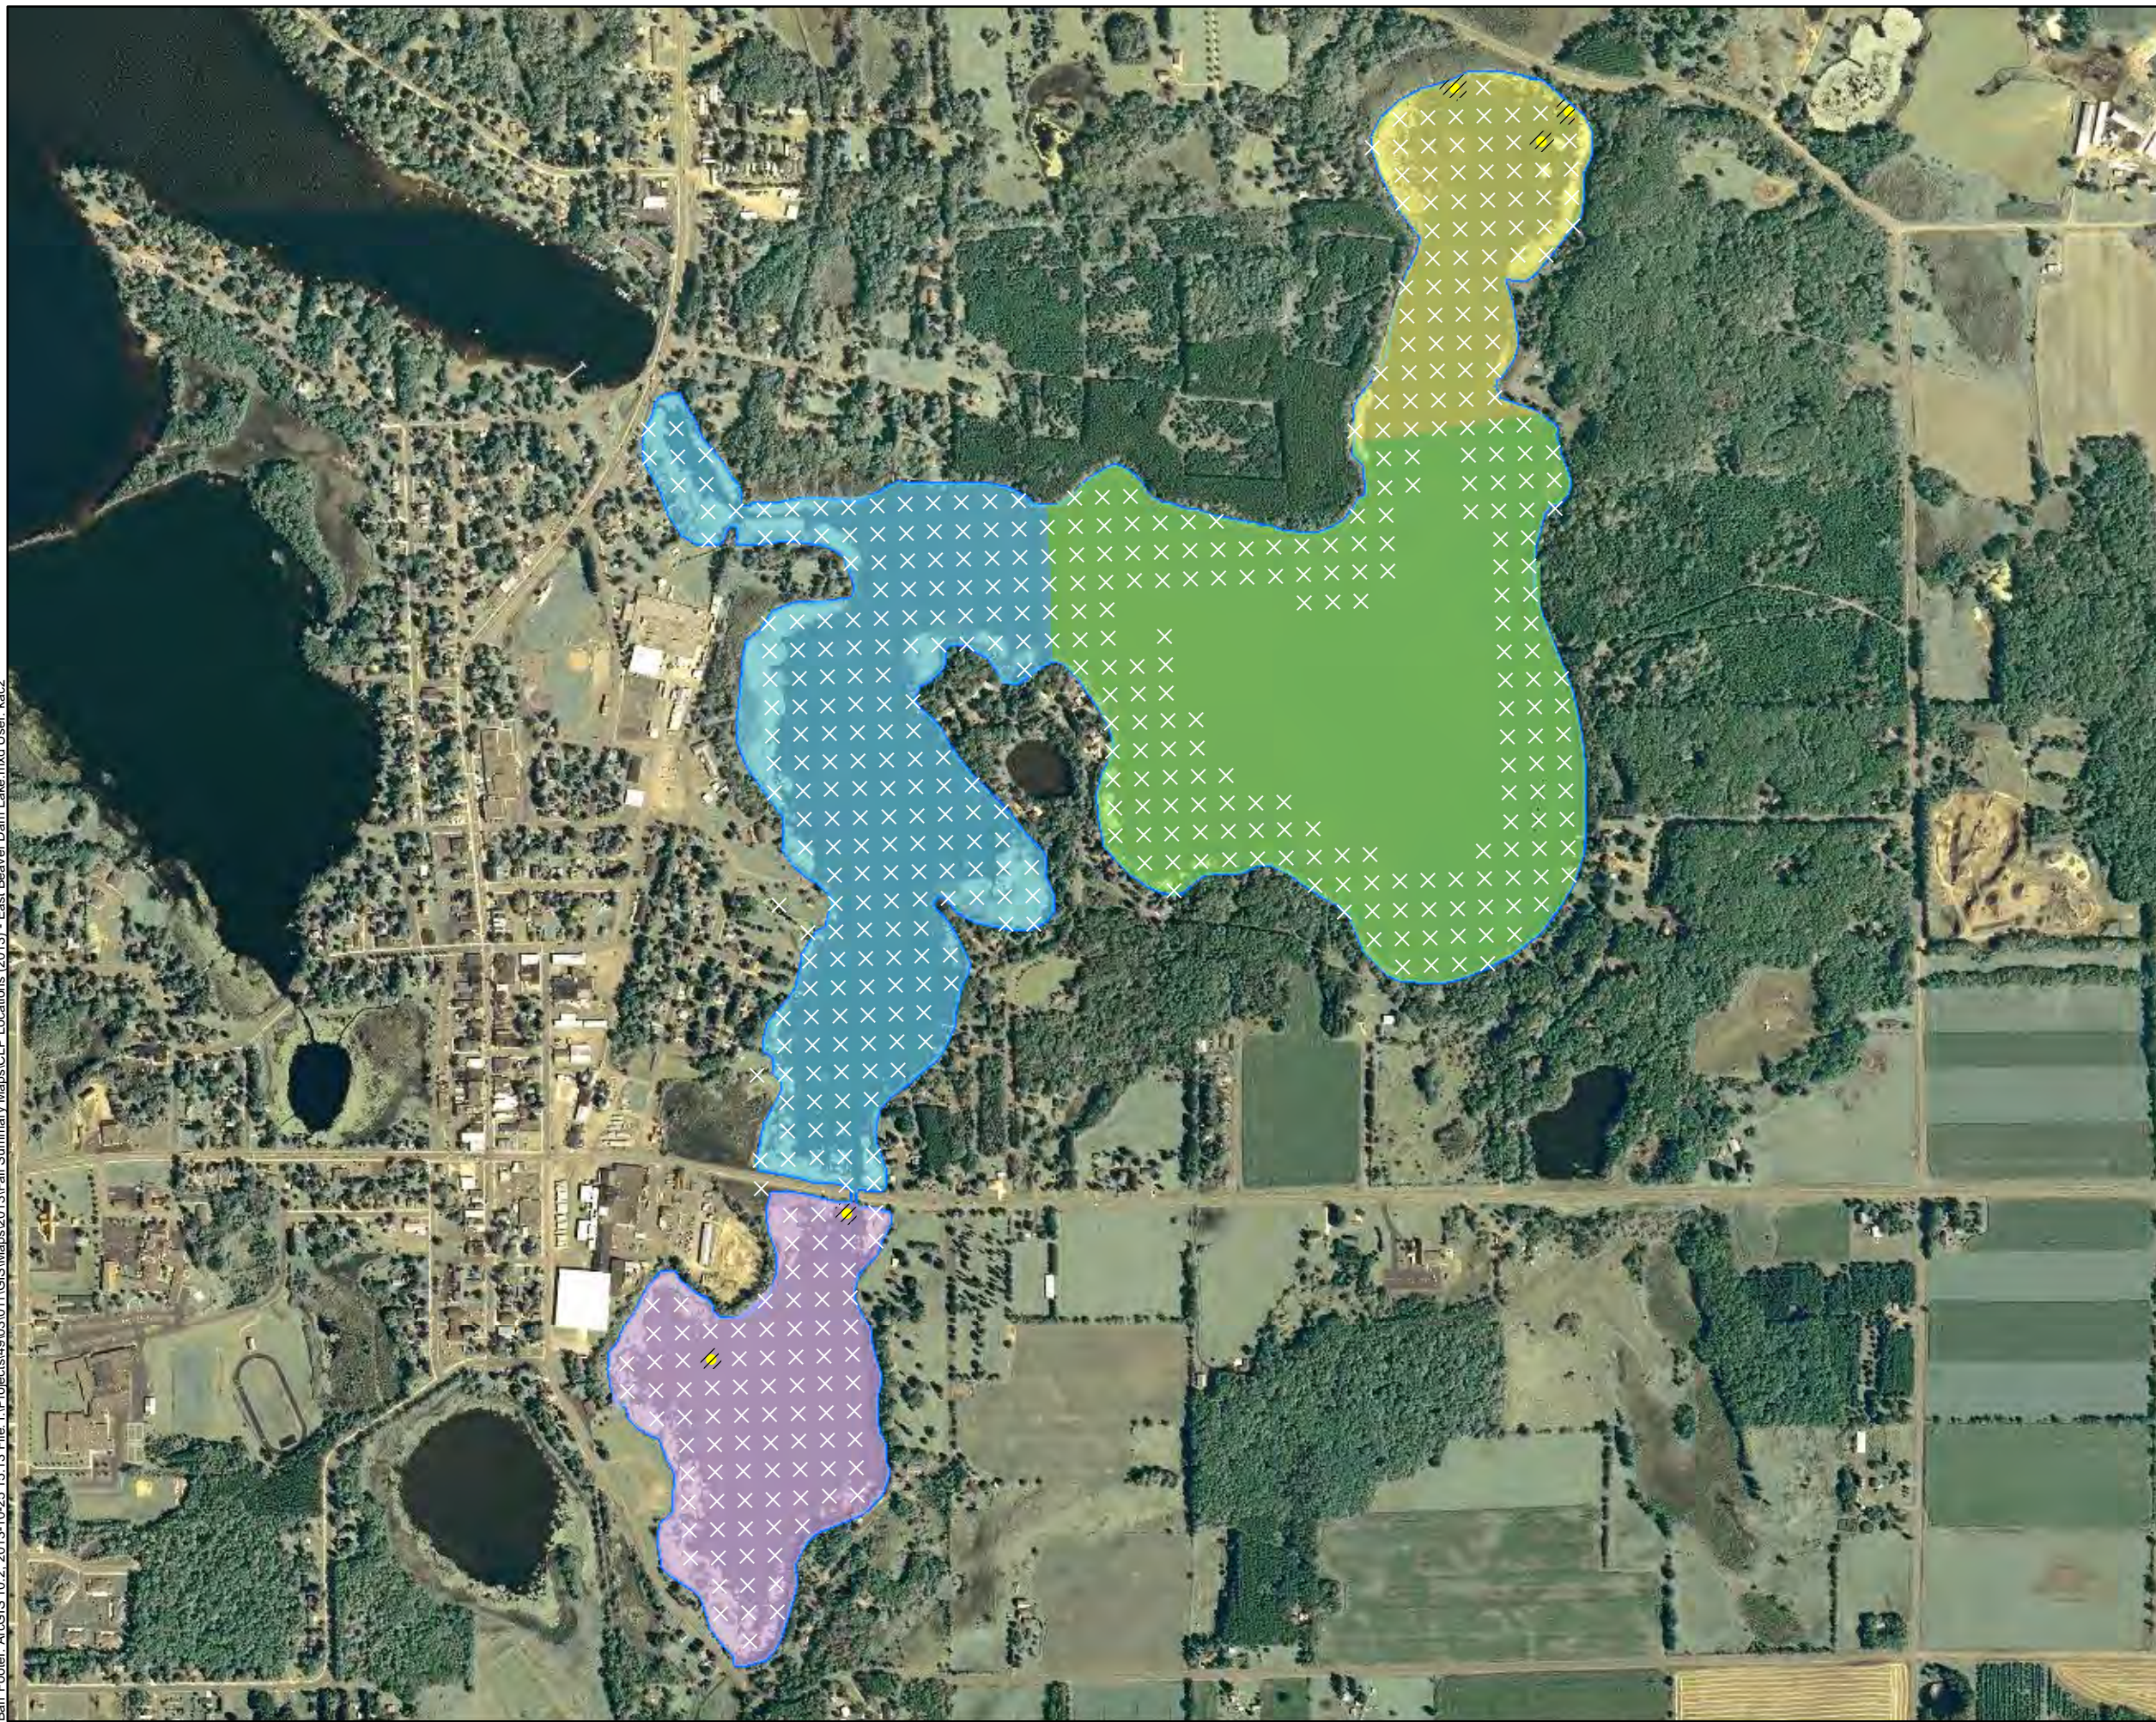

Figure X

Fall 2012 Curly-Leaf Pondweed
Sample Locations
Beaver Dam and Library Lake
Barron County, WI

- CLP Observed
- × No CLP Present
- /// Approximate Extent of CLP (July 2013)
- Total Area of CLP: 0.25 Acres**
- East Lake (0 Acres)
- City Bay (0.25 Acres)
- Cemetery Bay (0 Acres)
- Norwegian Bay (0 Acres)

JULY 2013 CURLY-LEAF PONDWEED
EXTENT
Beaver Dam and Library Lake
Barron County, WI

Barr Footer: ArcGIS 10.4, 2016-12-21 12:47 File: I:\Projects\4903\011\GIS\Maps\2016\July 2009-2013 CLP Extent Maps\July 2013 CLP Extent - West Beaver Dam and Library Lake.mxd User: KAC2

- CLP Observed
- × No CLP Present
- ▨ Approximate Extent of CLP (July 2013)
- Total Area of CLP: 2.15 Acres**
- Library Lake (0.29 Acres)
- Rabbit Island Bay (0.41 Acres)
- West Lake (1.19 Acres)
- Williams Bay (0.26 Acres)

JULY 2013 CURLY-LEAF PONDWEED EXTENT
Beaver Dam and Library Lake
Barron County, WI

- CLP Observed
- × No CLP Present
- /// Approximate Extent of CLP (2013)
- Total Area of CLP: 1.44 Acres**
- East Lake (0 Acres)
- City Bay (0 Acres)
- Cemetery Bay (0.51 Acres)
- Norwegian Bay (0.93 Acres)