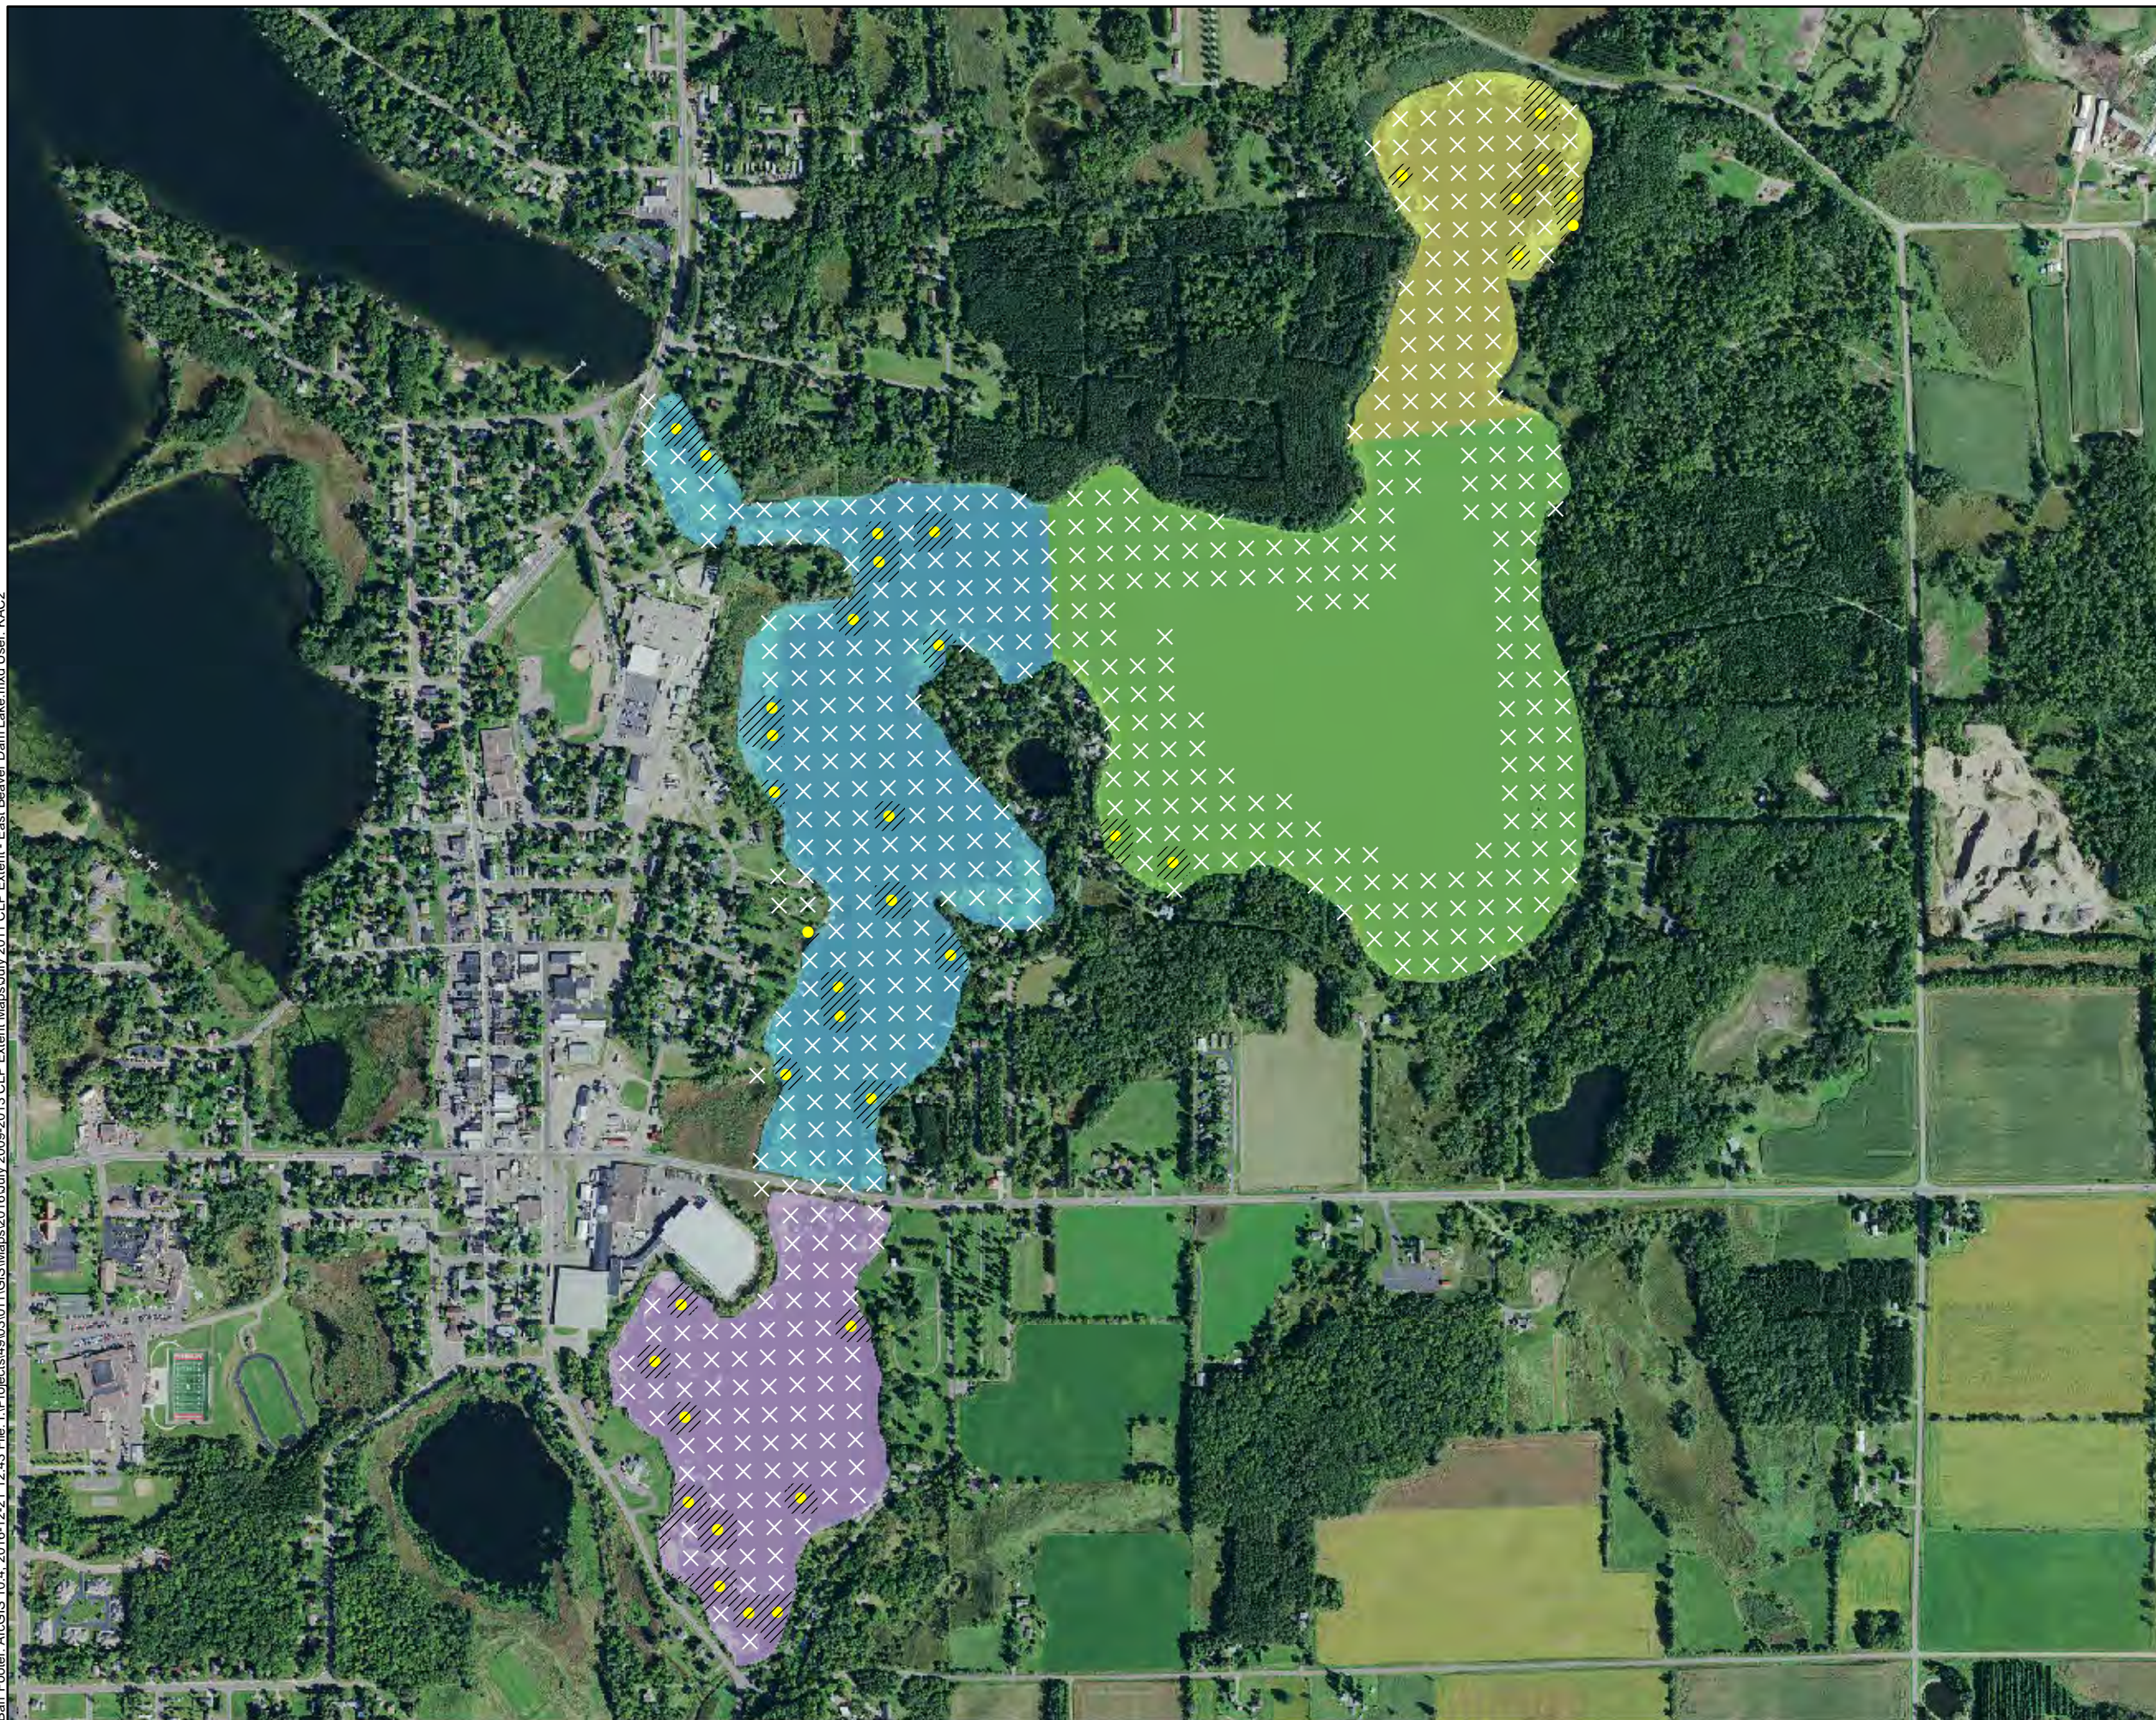

**JULY 2010 CURLY-LEAF PONDWEED
EXTENT**
Beaver Dam and Library Lake
Barron County, WI

Barr Footer: ArcGIS 10.4, 2016-12-21 12:58 File: I:\Projects\4903\011\GIS\Maps\2016\July 2009-2013 CLP Extent Maps\July 2010 CLP Extent - West Beaver Dam and Library Lake.mxd User: KAC2

JULY 2010 CURLY-LEAF PONDWEED EXTENT
Beaver Dam and Library Lake
Barron County, WI
D-12

- CLP Observed
- × No CLP Present
- /// Approximate Extent of CLP (2010)
- Total Area of CLP: 0.28 Acres**
- East Lake (0.28 Acres)
- City Bay (0 Acres)
- Cemetery Bay (0 Acres)
- Norwegian Bay (0 Acres)

Fall 2010 Curly-Leaf Pondweed
Sample Locations
Beaver Dam and Library Lake
Barron County, WI

- CLP Observed
- × No CLP Present
- /// Approximate Extent of CLP (2010)
- Total Area of CLP: 0.62 Acres**
- Library Lake (0 Acres)
- Rabbit Island Bay (0 Acres)
- West Lake (0.62 Acres)
- Williams Bay (0 Acres)

Fall 2010 Curly-Leaf Pondweed
Sample Locations
Beaver Dam and Library Lake
Barron County, WI

- CLP Observed
- × No CLP Present
- /// Approximate Extent of CLP (July 2011)
- Total Area of CLP: 26.36 Acres**
- East Lake (1.46 Acres)
- City Bay (12.57 Acres)
- Cemetery Bay (7.84 Acres)
- Norwegian Bay (4.49 Acres)