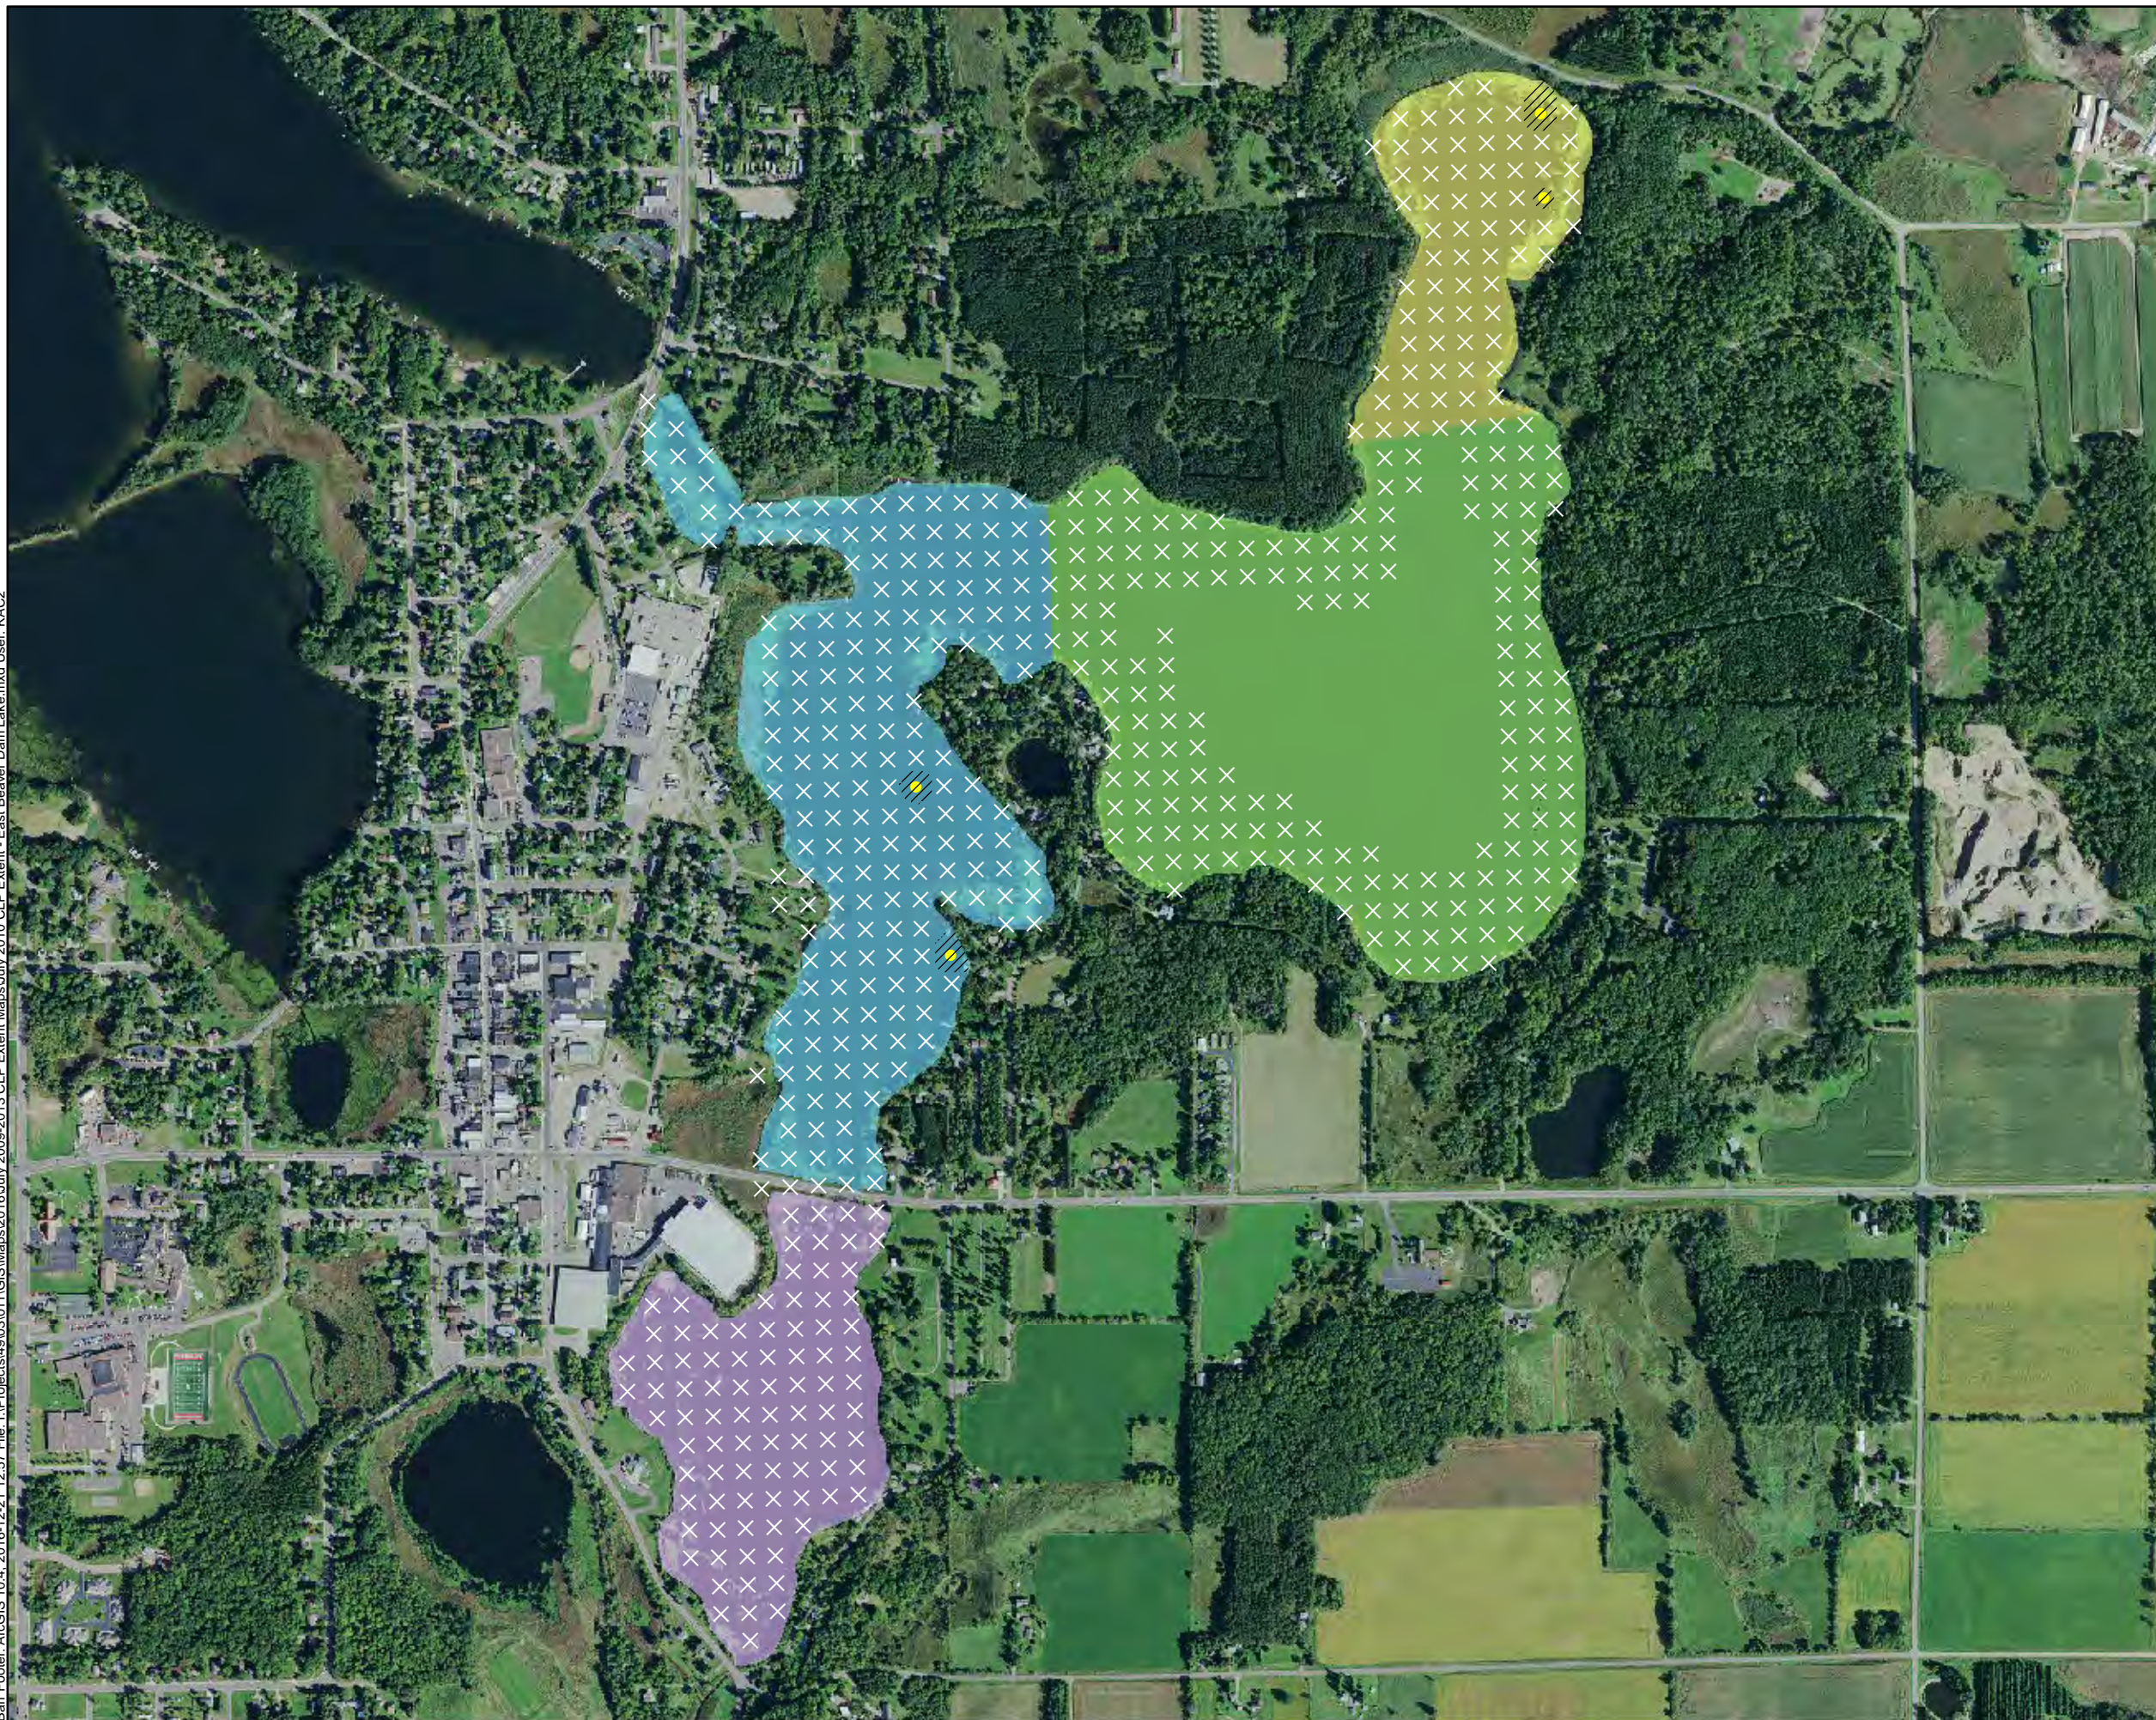

**JULY 2009 CURLY-LEAF PONDWEED
EXTENT**
Beaver Dam and Library Lake
Barron County, WI

Barr Footer: ArcGIS 10.4, 2016-12-21 13:01 File: I:\Projects\4903\011\GIS\Maps\2016\July 2009-2013 CLP Extent Maps\July 2009 CLP Extent - West Beaver Dam and Library Lake.mxd User: KAC2

JULY 2009 CURLY-LEAF PONDWEED EXTENT
Beaver Dam and Library Lake
Barron County, WI

- CLP Observed
- × No CLP Present
- /// Approximate Extent of CLP (2009)
- Total Area of CLP: 14.16 Acres**
- East Lake (3.02 Acres)
- City Bay (8.79 Acres)
- Cemetery Bay (0 Acres)
- Norwegian Bay (2.35 Acres)

Fall 2009 Curly Leaf Pondweed
Sample Locations
Beaver Dam and Library Lake
Barron County, WI

- CLP Observed
- × No CLP Present
- /// Approximate Extent of CLP (2009)
- Total Area of CLP: 1.78 Acres**
- Library Lake (0 Acres)
- Rabbit Island Bay (0 Acres)
- West Lake (1.62 Acres)
- Williams Bay (0.16 Acres)

Fall 2009 Curly-Leaf Pondweed
Sample Locations
Beaver Dam and Library Lake
Barron County, WI

- CLP Observed
- × No CLP Present
- Approximate Extent of CLP (July 2010)
- Total Area of CLP: 2.55 Acres**
- East Lake (0 Acres)
- City Bay (1.34 Acres)
- Cemetery Bay (0 Acres)
- Norwegian Bay (1.21 Acres)