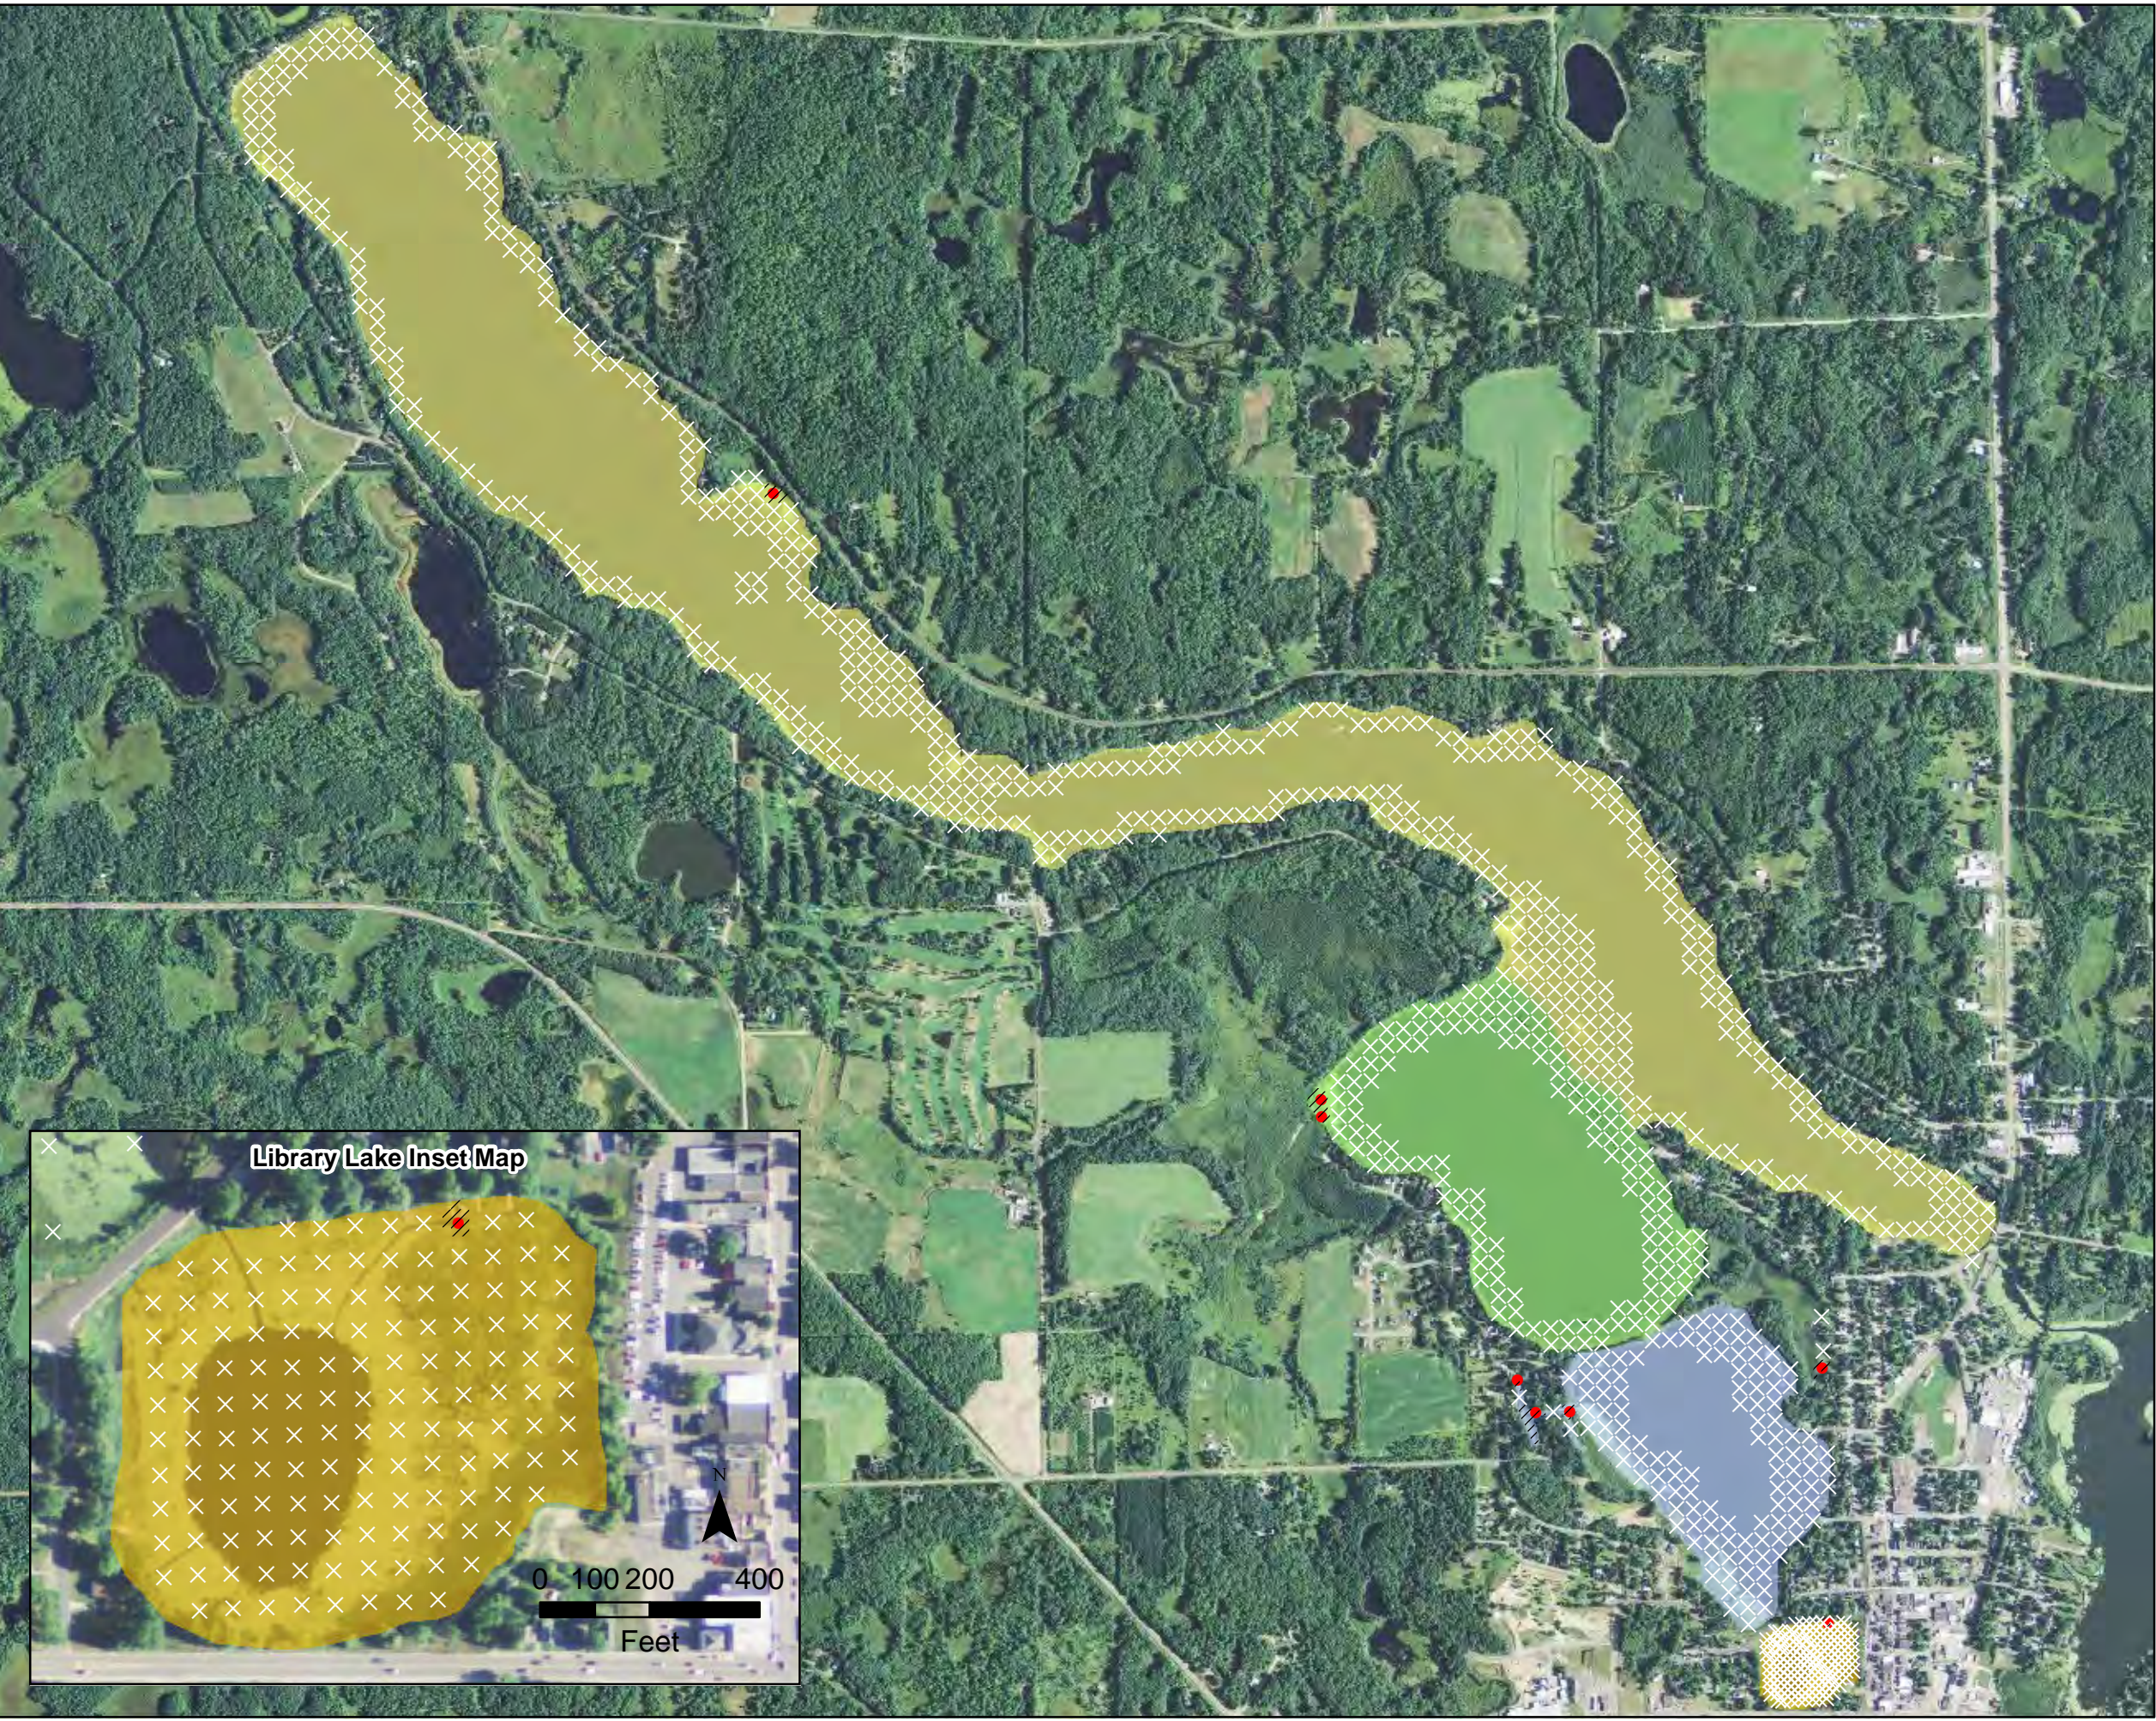

Barr Footer: ArcGIS 10.3.1, 2015-11-12 10:05 File: I:\Projects\4903011\GIS\Maps\2015\Fall Summary Maps\CLP Locations (2015) - West Beaver Dam and Library Lake.mxd User: KAC2

- CLP Observed
- × No CLP Present
- /// Approximate Extent of CLP (2015)
- **Total Area of CLP: 3.47 Acres**
- Library Lake (0.06 Acres)
- Rabbit Island Bay (1.70 Acres)
- West Lake (0.66 Acres)
- Williams Bay (1.06 Acres)

FALL 2015 CURLY-LEAF PONDWEED
SAMPLE LOCATIONS
Beaver Dam and Library Lake
Barron County, WI