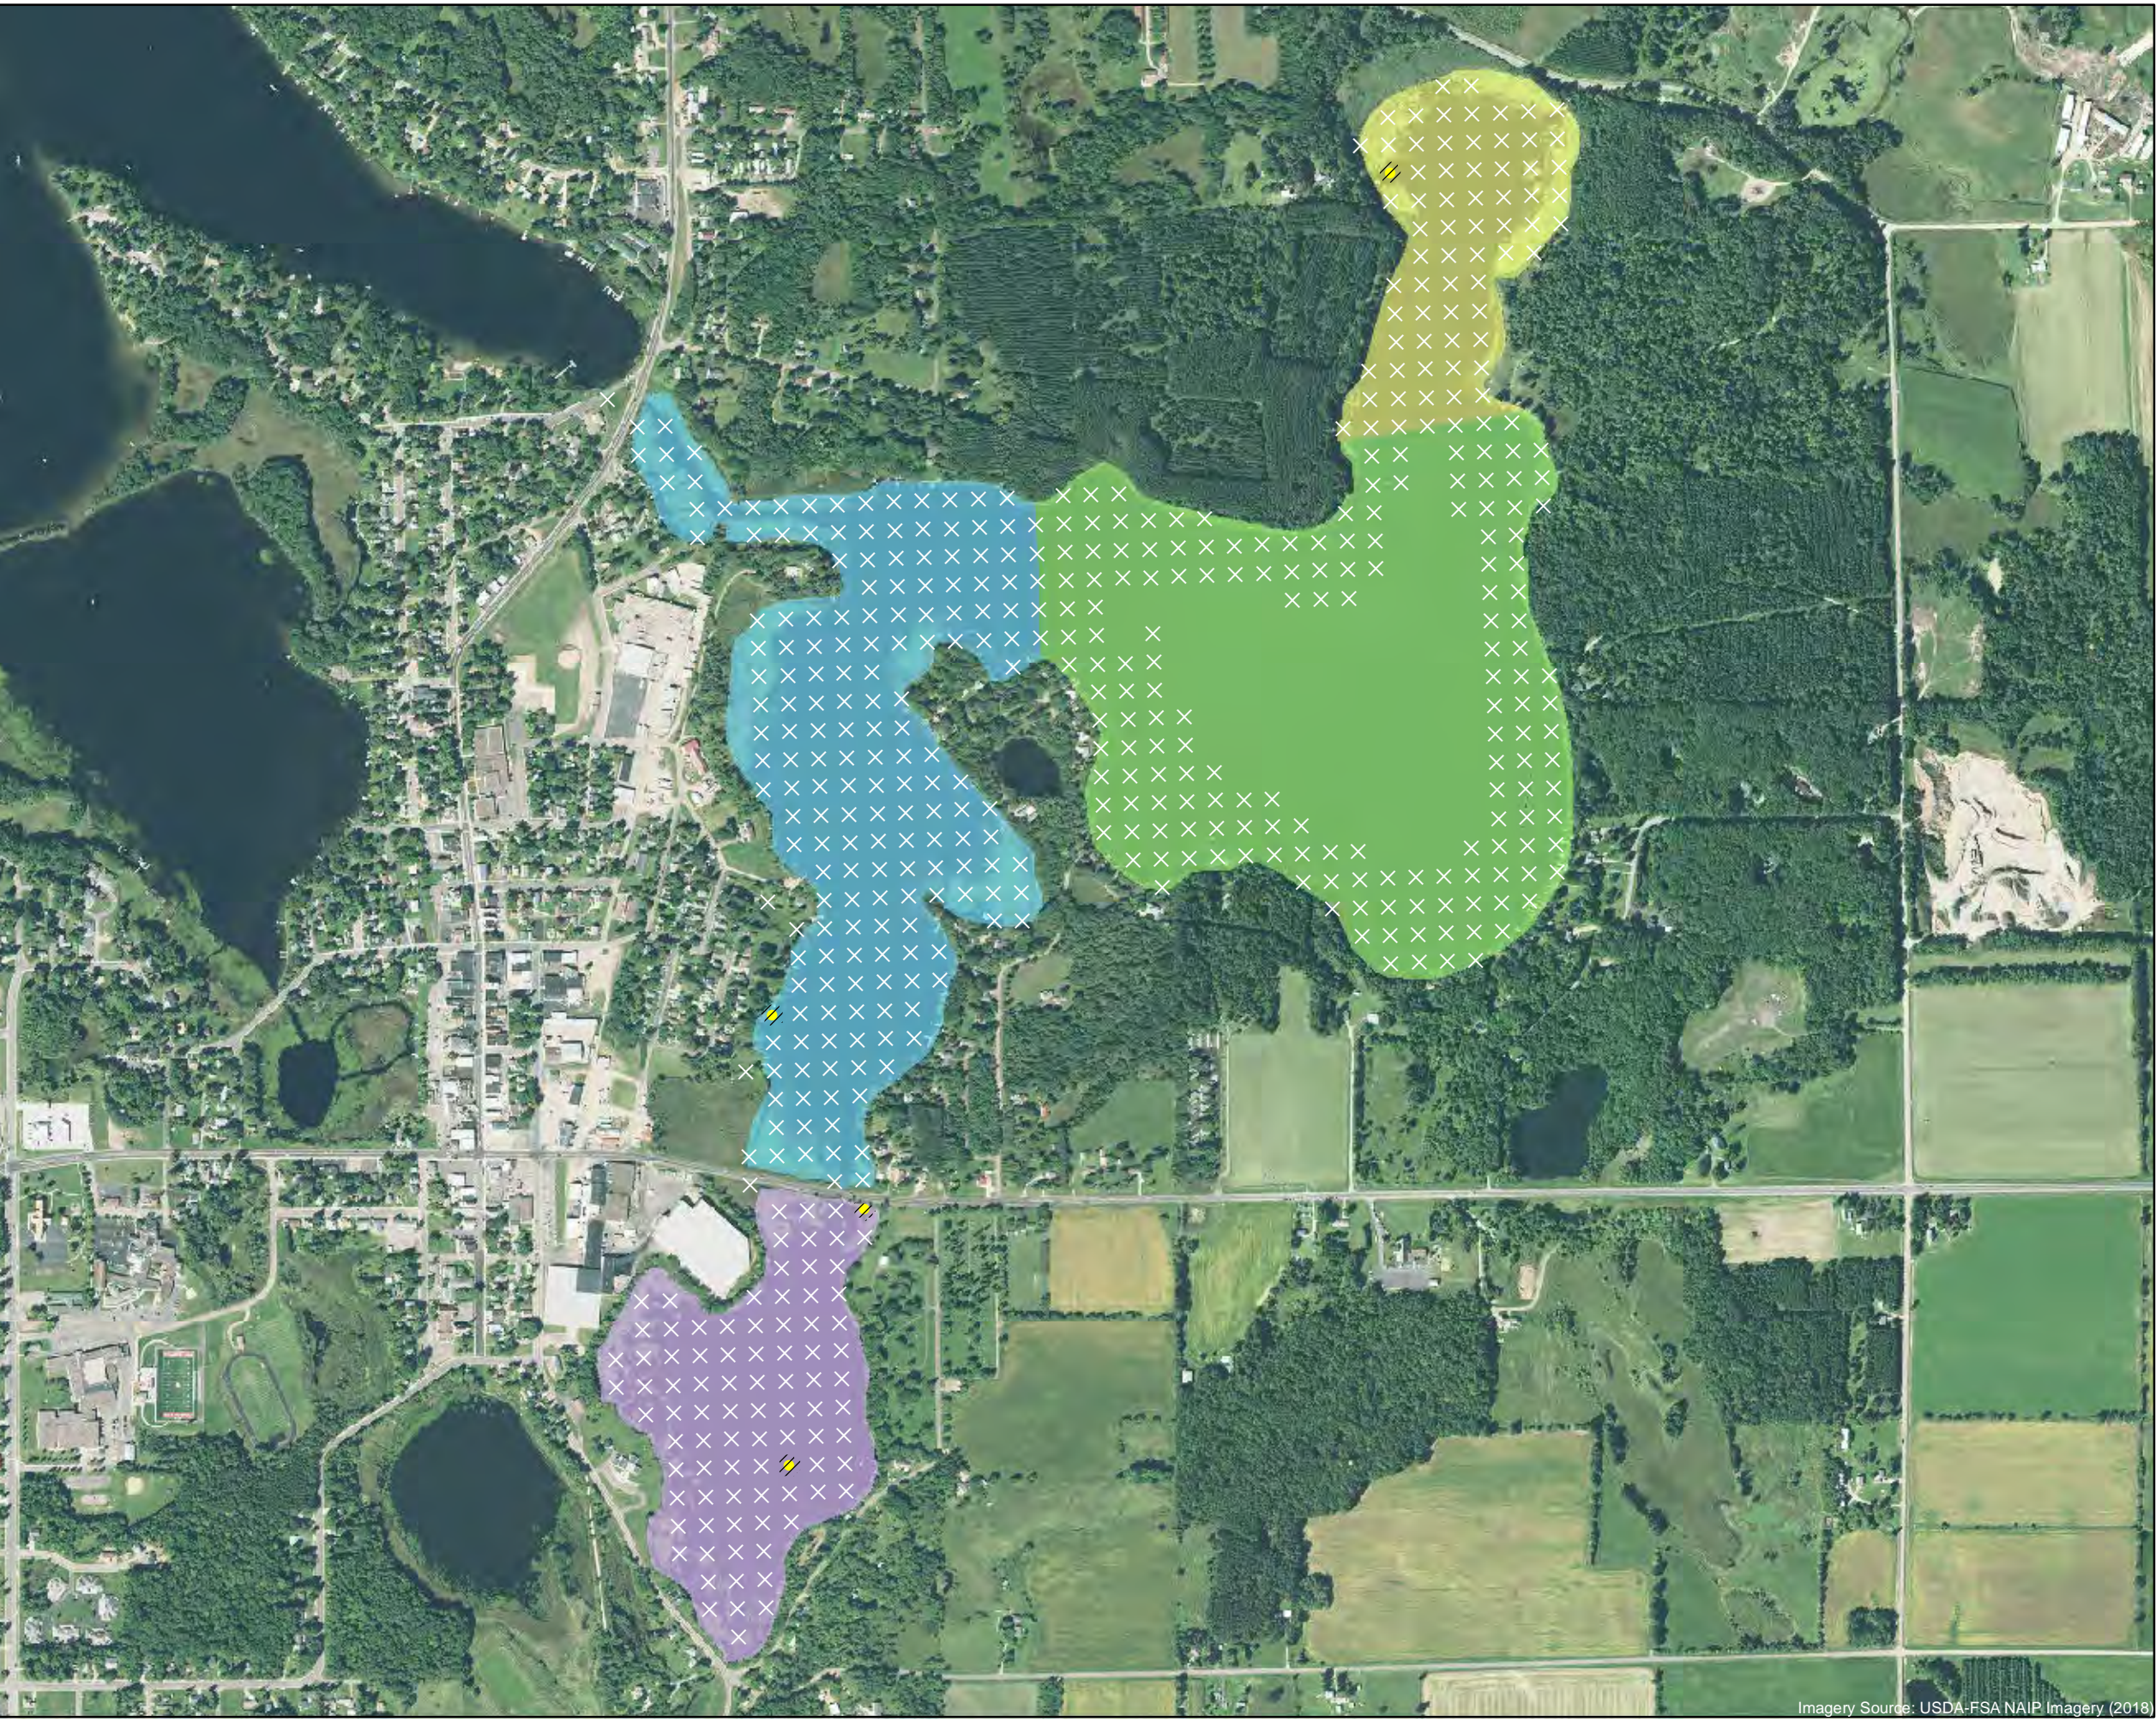

Barr Footer: ArcGIS 10.7.1, 2019-10-30 14:03 File: I:\Projects\90303011\GIS\Maps\2019\Fall 2019 Survey\Fall 2018 CLP Extent - East Beaver Dam Lake.mxd User: kac2

- CLP Observed
- × No CLP Present
- /// Approximate Extent of CLP (Fall 2019)
- **Total Area of CLP: 0.95 Acres**
- East Lake (0 Acres)
- City Bay (0.25 Acres)
- Cemetery Bay (0.45 Acres)
- Norwegian Bay (0.25 Acres)

FALL 2019 CURLY-LEAF PONDWEED
EXTENT
Beaver Dam and Library Lake
Barron County, WI

Imagery Source: USDA-FSA NAIP Imagery (2018)