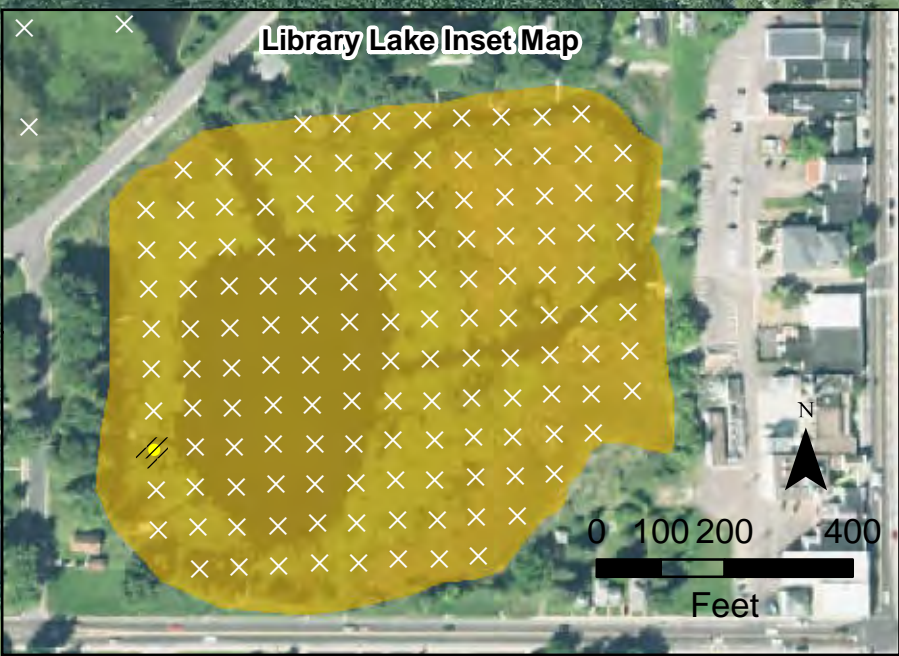

**JULY 2019 CURLY-LEAF PONDWEED
EXTENT**
Beaver Dam and Library Lake
Barron County, WI