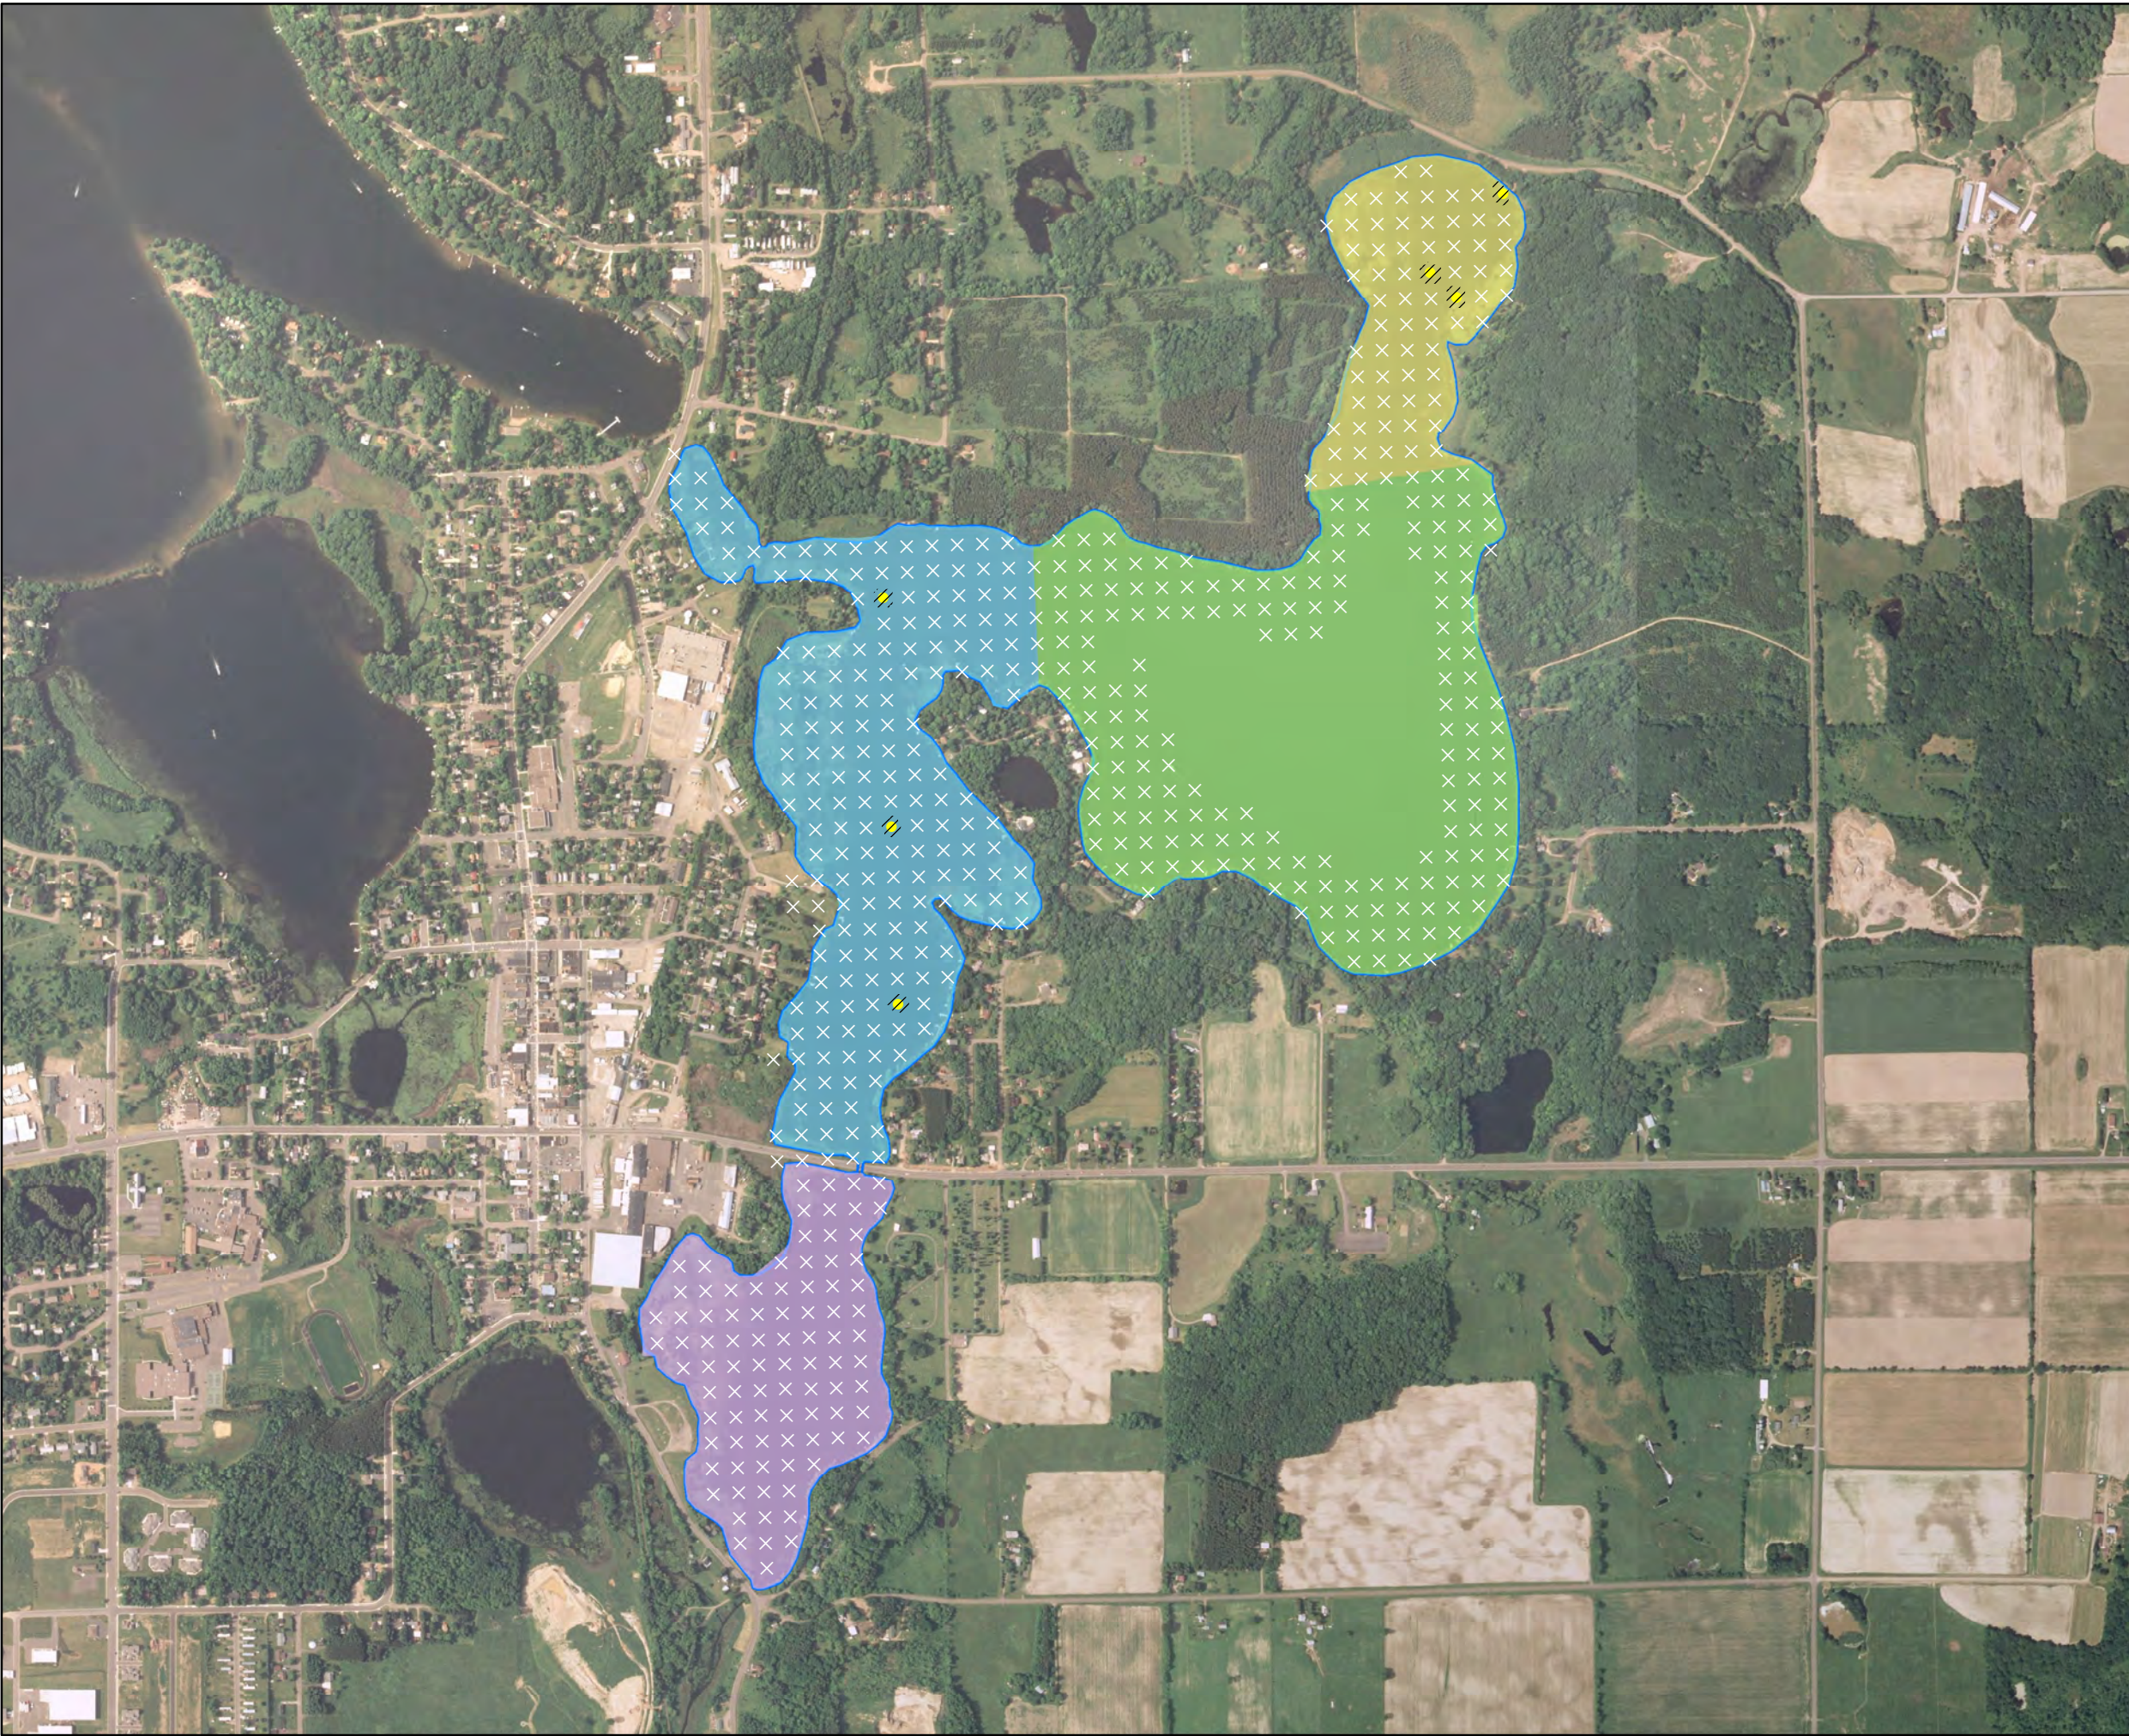

Appendix D

2006-2023 Curly-leaf Pondweed

- CLP Observed
- × No CLP Present
- Total Area of CLP: 9.75 Acres**
- East Lake (6.73 Acres)
- City Bay (0.33 Acres)
- Cemetery Bay (0 Acres)
- Norwegian Bay (2.69 Acres)

Fall 2006 Curly-Leaf Pondweed
Sample Locations
Beaver Dam and Library Lake
Barron County, WI

- CLP Observed
- × No CLP Present
- /// Approximate Extent of CLP (2006)
- Total Area of CLP: 3.32 Acres**
- Library Lake (0 Acres)
- Rabbit Island Bay (0.43 Acres)
- West Lake (2.56 Acres)
- Williams Bay (0.33 Acres)

Fall 2006 Curly-Leaf Pondweed
Sample Locations
Beaver Dam and Library Lake
Barron County, WI

- CLP Observed
- × No CLP Present
- /// Approximate Extent of CLP (2007)
- Total Area of CLP: 1.72 Acres**
- East Lake (0 Acres)
- City Bay (0.81 Acres)
- Cemetery Bay (0 Acres)
- Norwegian Bay (0.91 Acres)

Fall 2007 Curly-Leaf Pondweed
Sample Locations
Beaver Dam and Library Lake
Barron County, WI

- CLP Observed
- × No CLP Present
- /// Approximate Extent of CLP (2007)
- Total Area of CLP: 2.04 Acres**
- Library Lake (0 Acres)
- Rabbit Island Bay (0 Acres)
- West Lake (1.00 Acres)
- Williams Bay (1.04 Acres)