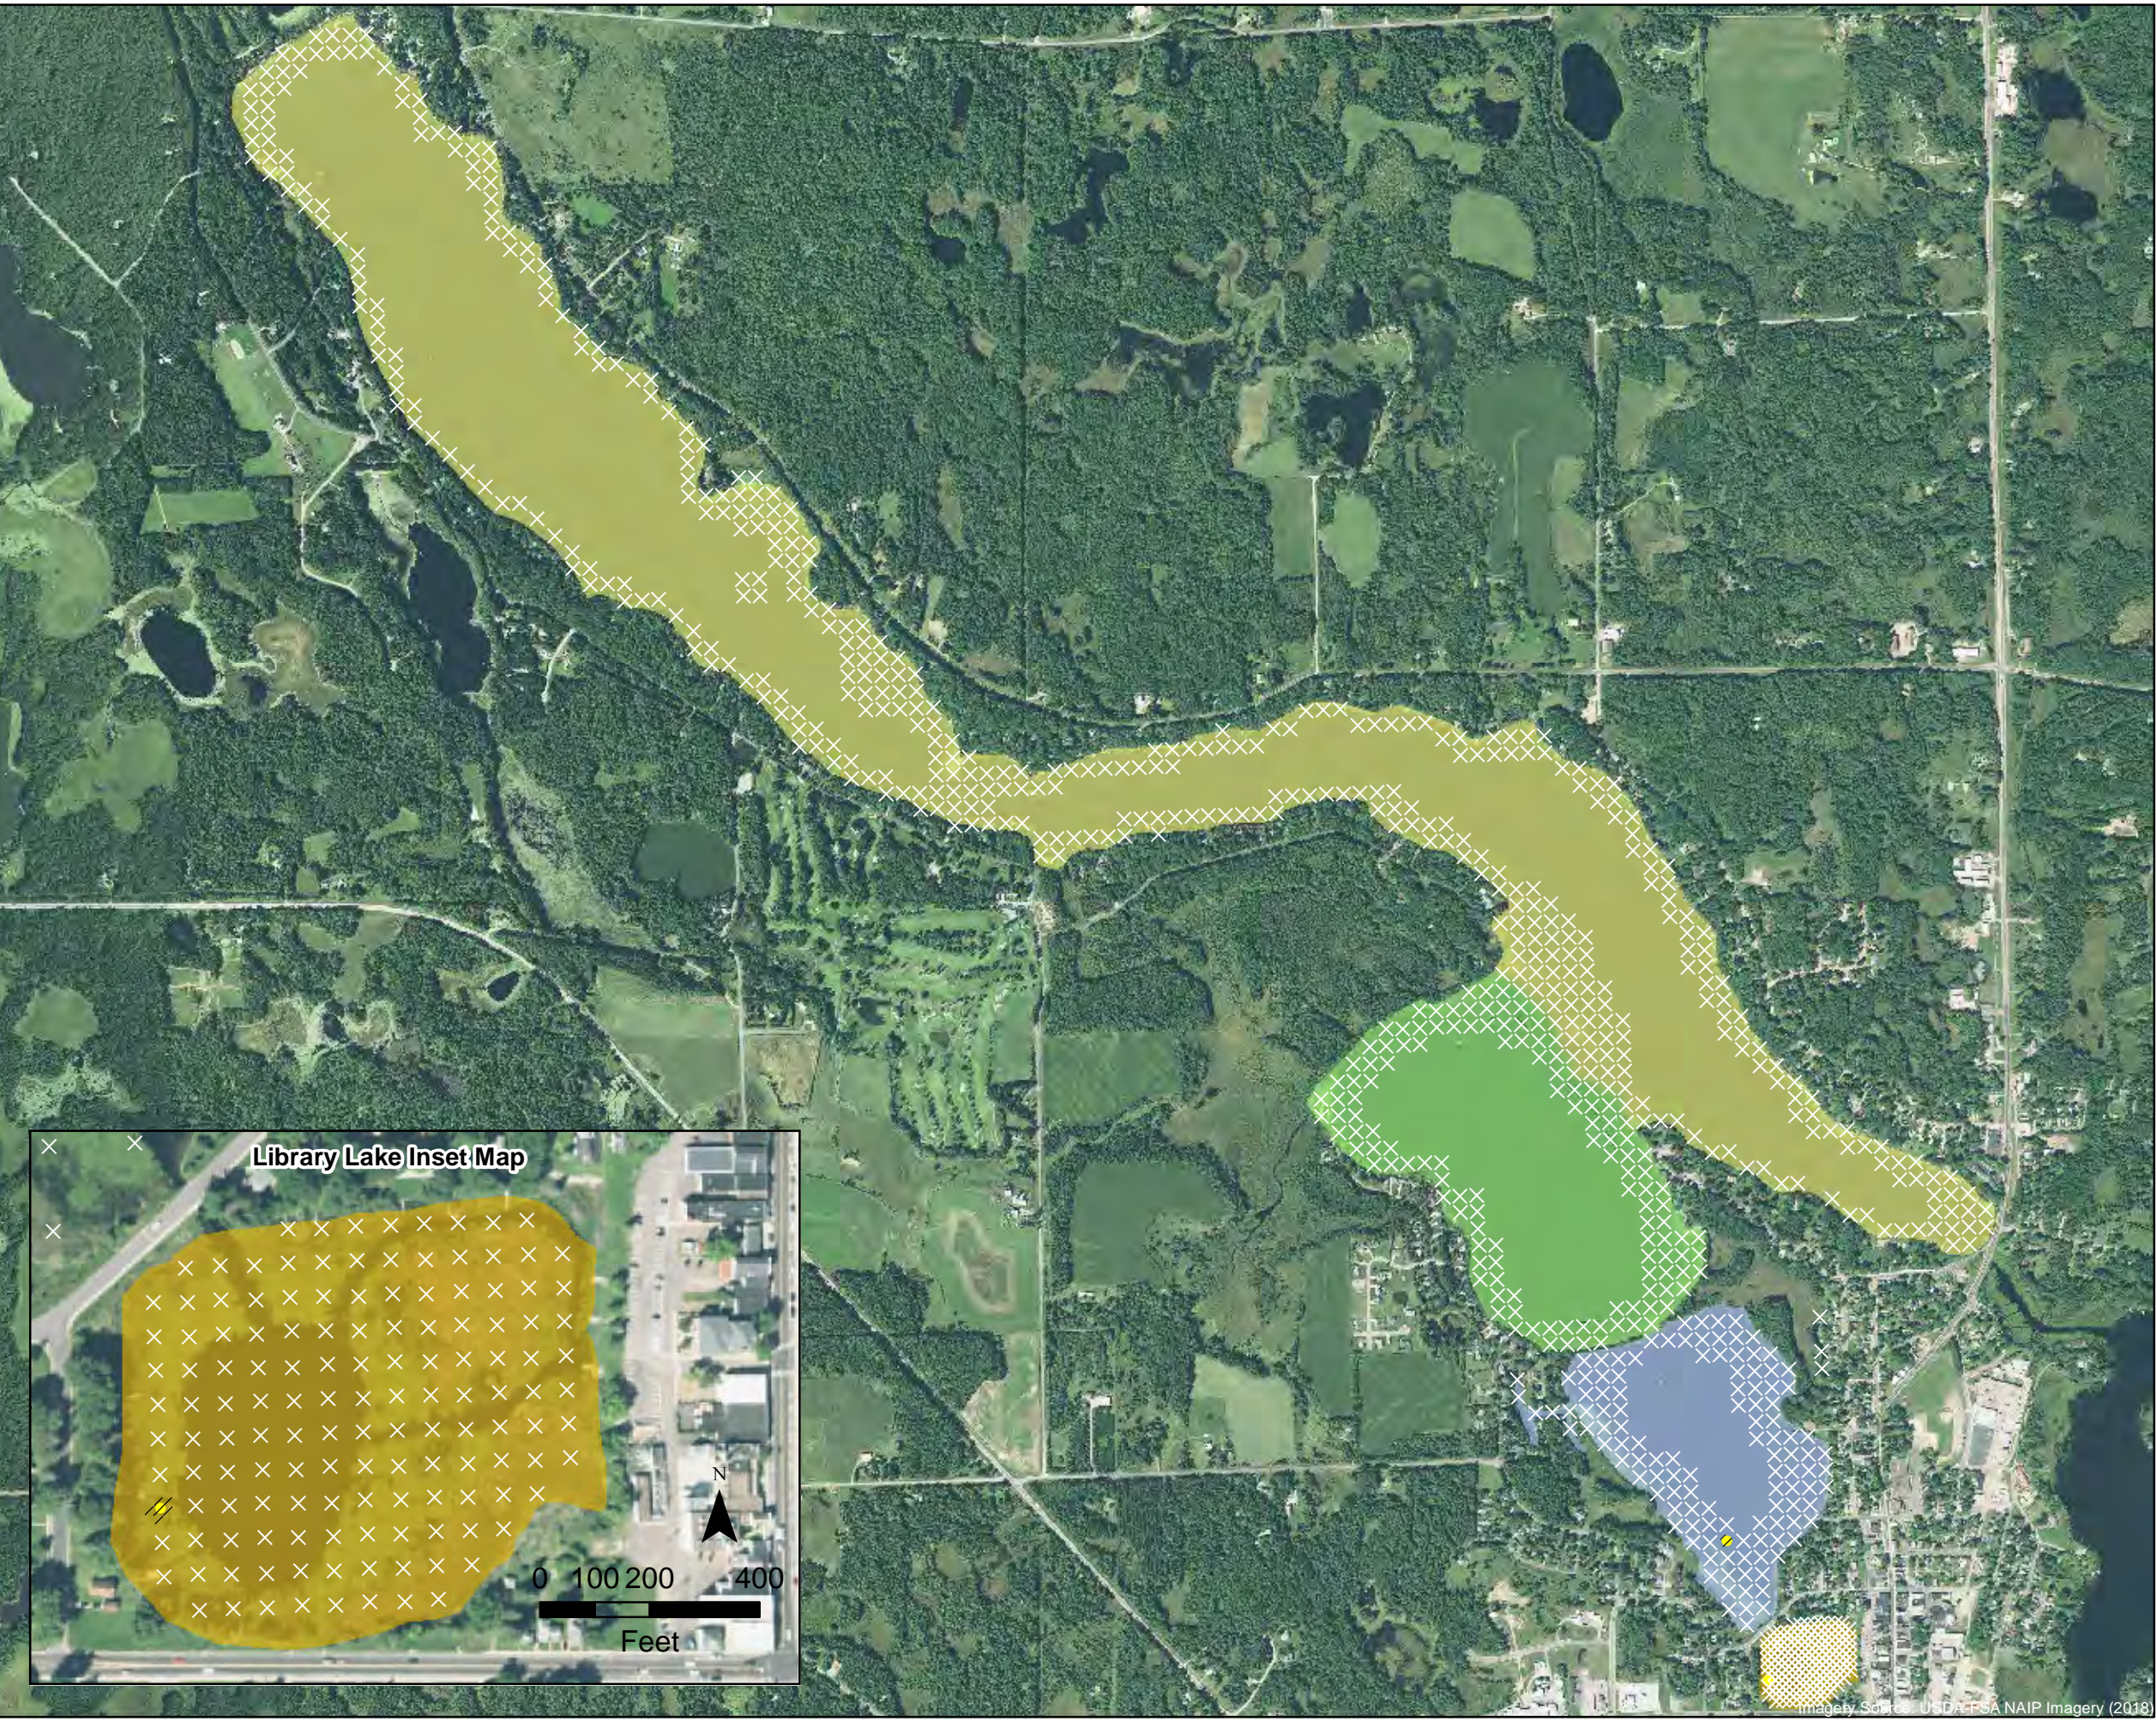

Barr Footer: ArcGIS 10.7.1, 2019-10-30 13:35 File: I:\Projects\4903011\GIS\Maps\2019\July 2019 Survey\July 2019 CLP Extent - West Beaver Dam and Library Lake.mxd User: kac2

- CLP Observed
- × No CLP Present
- Approximate Extent of CLP (July 2019)
- **Total Area of CLP: 0.29 Acres**
- Library Lake (0.04 Acres)
- Rabbit Island Bay (0.25 Acres)
- West Lake (0 Acres)
- Williams Bay (0 Acres)