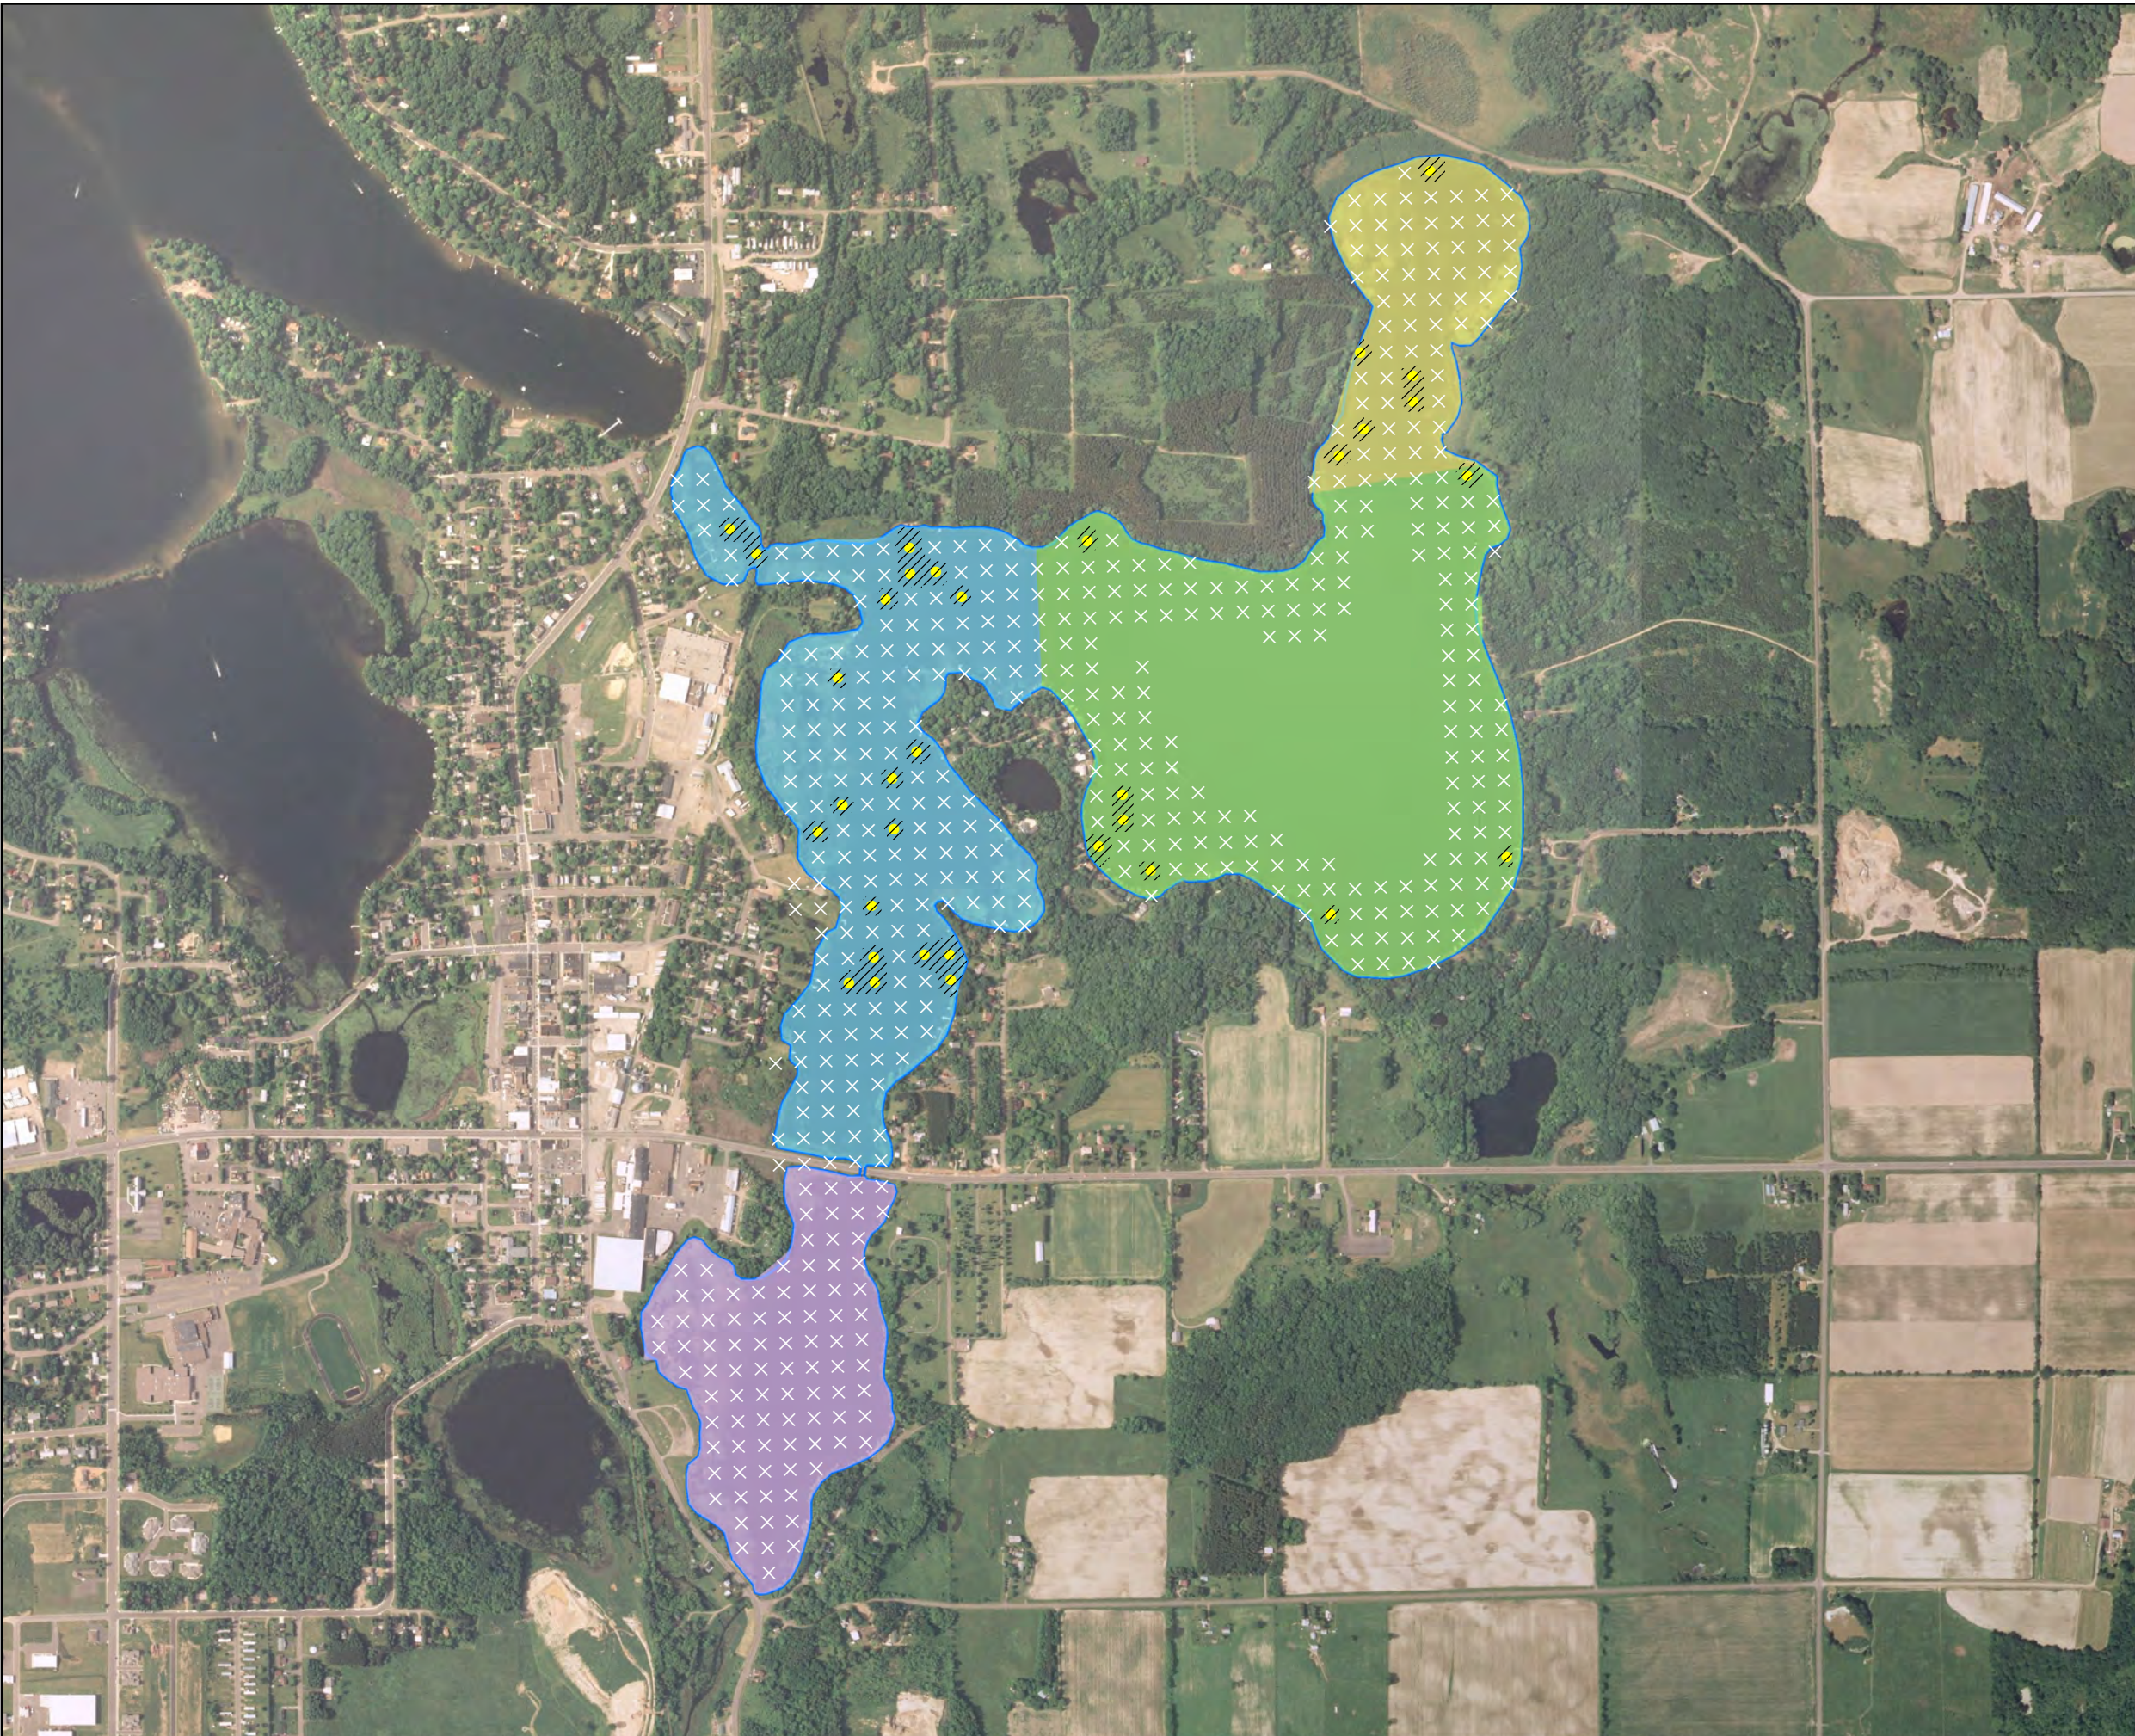

Fall 2008 Curly-Leaf Pondweed
Sample Locations
Beaver Dam and Library Lake
Barron County, WI

- CLP Observed
- × No CLP Present
- ▨ Approximate Extent of CLP (2008)
- Total Area of CLP: 0.83 Acres**
- Library Lake (0 Acres)
- Rabbit Island Bay (0.28 Acres)
- West Lake (0 Acres)
- Williams Bay (0.55 Acres)

Fall 2008 Curly-Leaf Pondweed
Sample Locations
Beaver Dam and Library Lake
Barron County, WI

- CLP Observed
- × No CLP Present
- /// Approximate Extent of CLP (July 2009)
- Total Area of CLP: 15.49 Acres**
- East Lake (3.07 Acres)
- City Bay (6.10 Acres)
- Cemetery Bay (1.00 Acres)
- Norwegian Bay (5.77 Acres)

**JULY 2009 CURLY-LEAF PONDWEED
EXTENT**
Beaver Dam and Library Lake
Barron County, WI

Barr Footer: ArcGIS 10.4, 2016-12-21 13:01 File: I:\Projects\4903\011\GIS\Maps\2016\July 2009-2013 CLP Extent Maps\July 2009 CLP Extent - West Beaver Dam and Library Lake.mxd User: KAC2

JULY 2009 CURLY-LEAF PONDWEED EXTENT
Beaver Dam and Library Lake
Barron County, WI

- CLP Observed
- × No CLP Present
- /// Approximate Extent of CLP (2009)
- Total Area of CLP: 14.16 Acres**
- East Lake (3.02 Acres)
- City Bay (8.79 Acres)
- Cemetery Bay (0 Acres)
- Norwegian Bay (2.35 Acres)