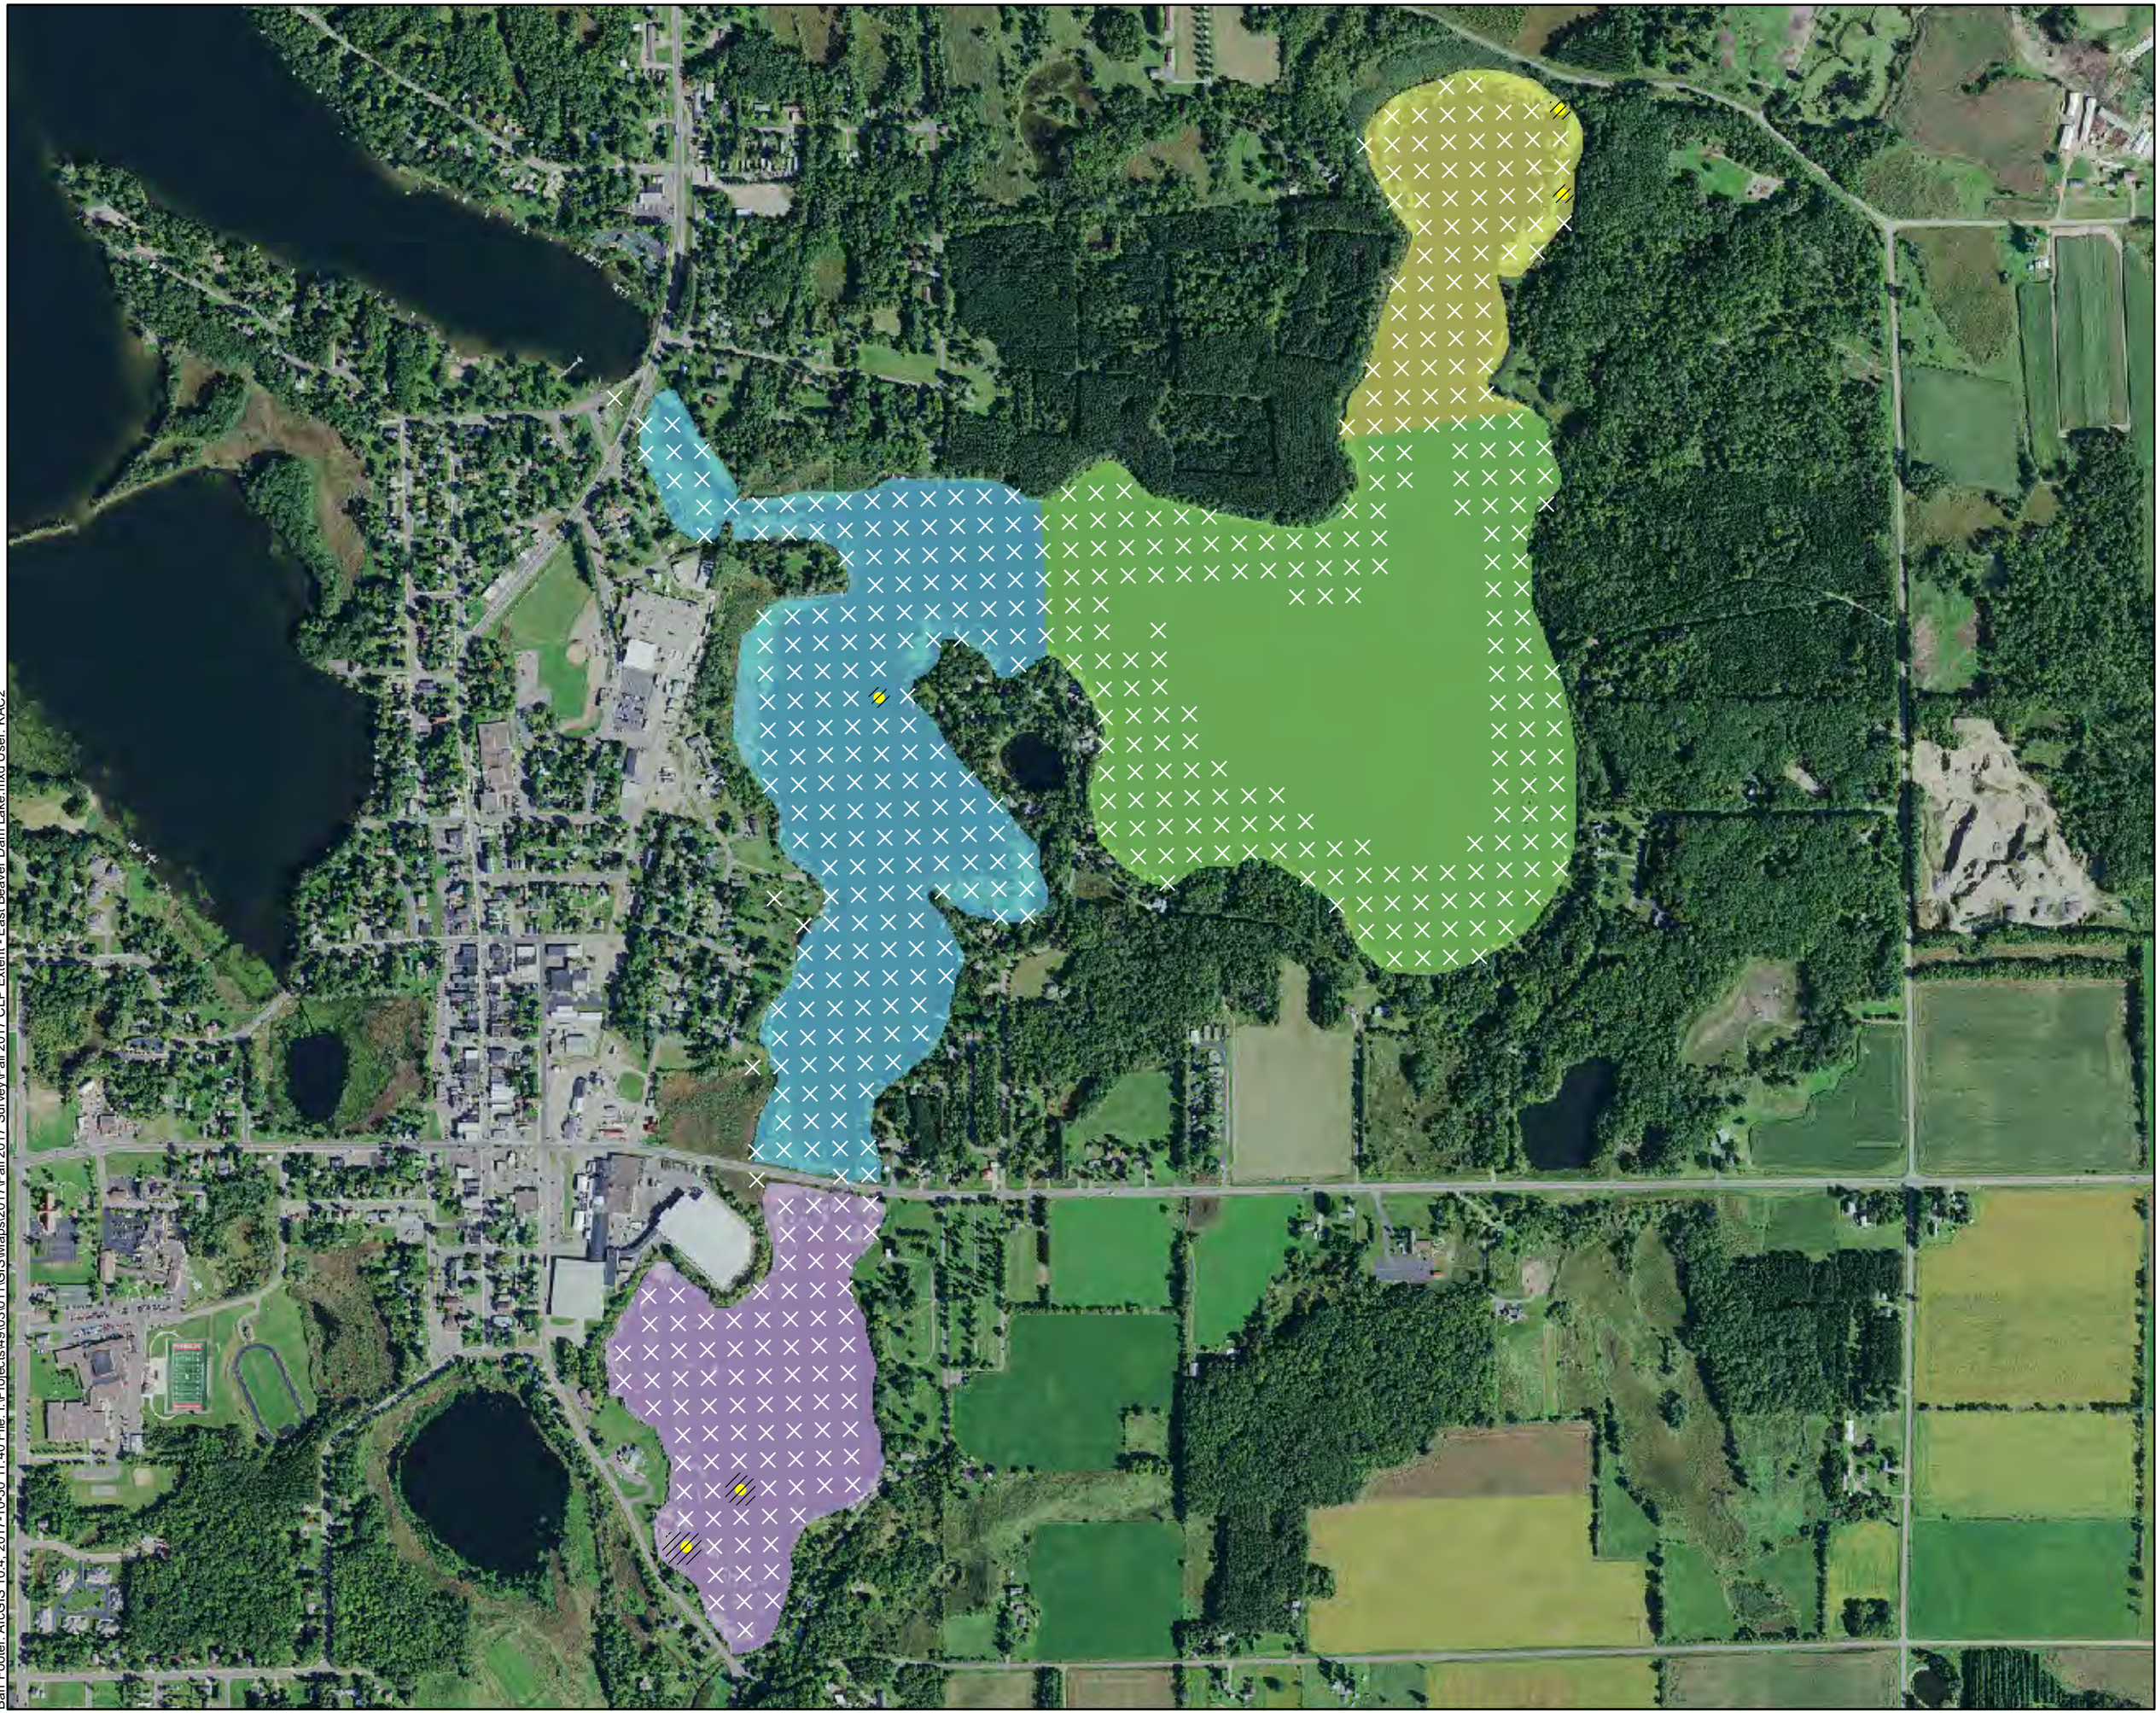

FALL 2017 CURLY-LEAF PONDWEED
EXTENT
Beaver Dam and Library Lake
Barron County, WI

Barr Footer: ArcGIS 10.4, 2017-10-30 11:40 File: I:\Projects\4903\011\GIS\Maps\2017\Fall\2017 CLP Extent - East Beaver Dam Lake.mxd User: KAC2

- CLP Observed
- × No CLP Present
- Approximate Extent of CLP (Fall 2017)
- **Total Area of CLP: 2.09 Acres**
- East Lake (0 Acres)
- City Bay (0.25 Acres)
- Cemetery Bay (1.38 Acres)
- Norwegian Bay (0.46 Acres)