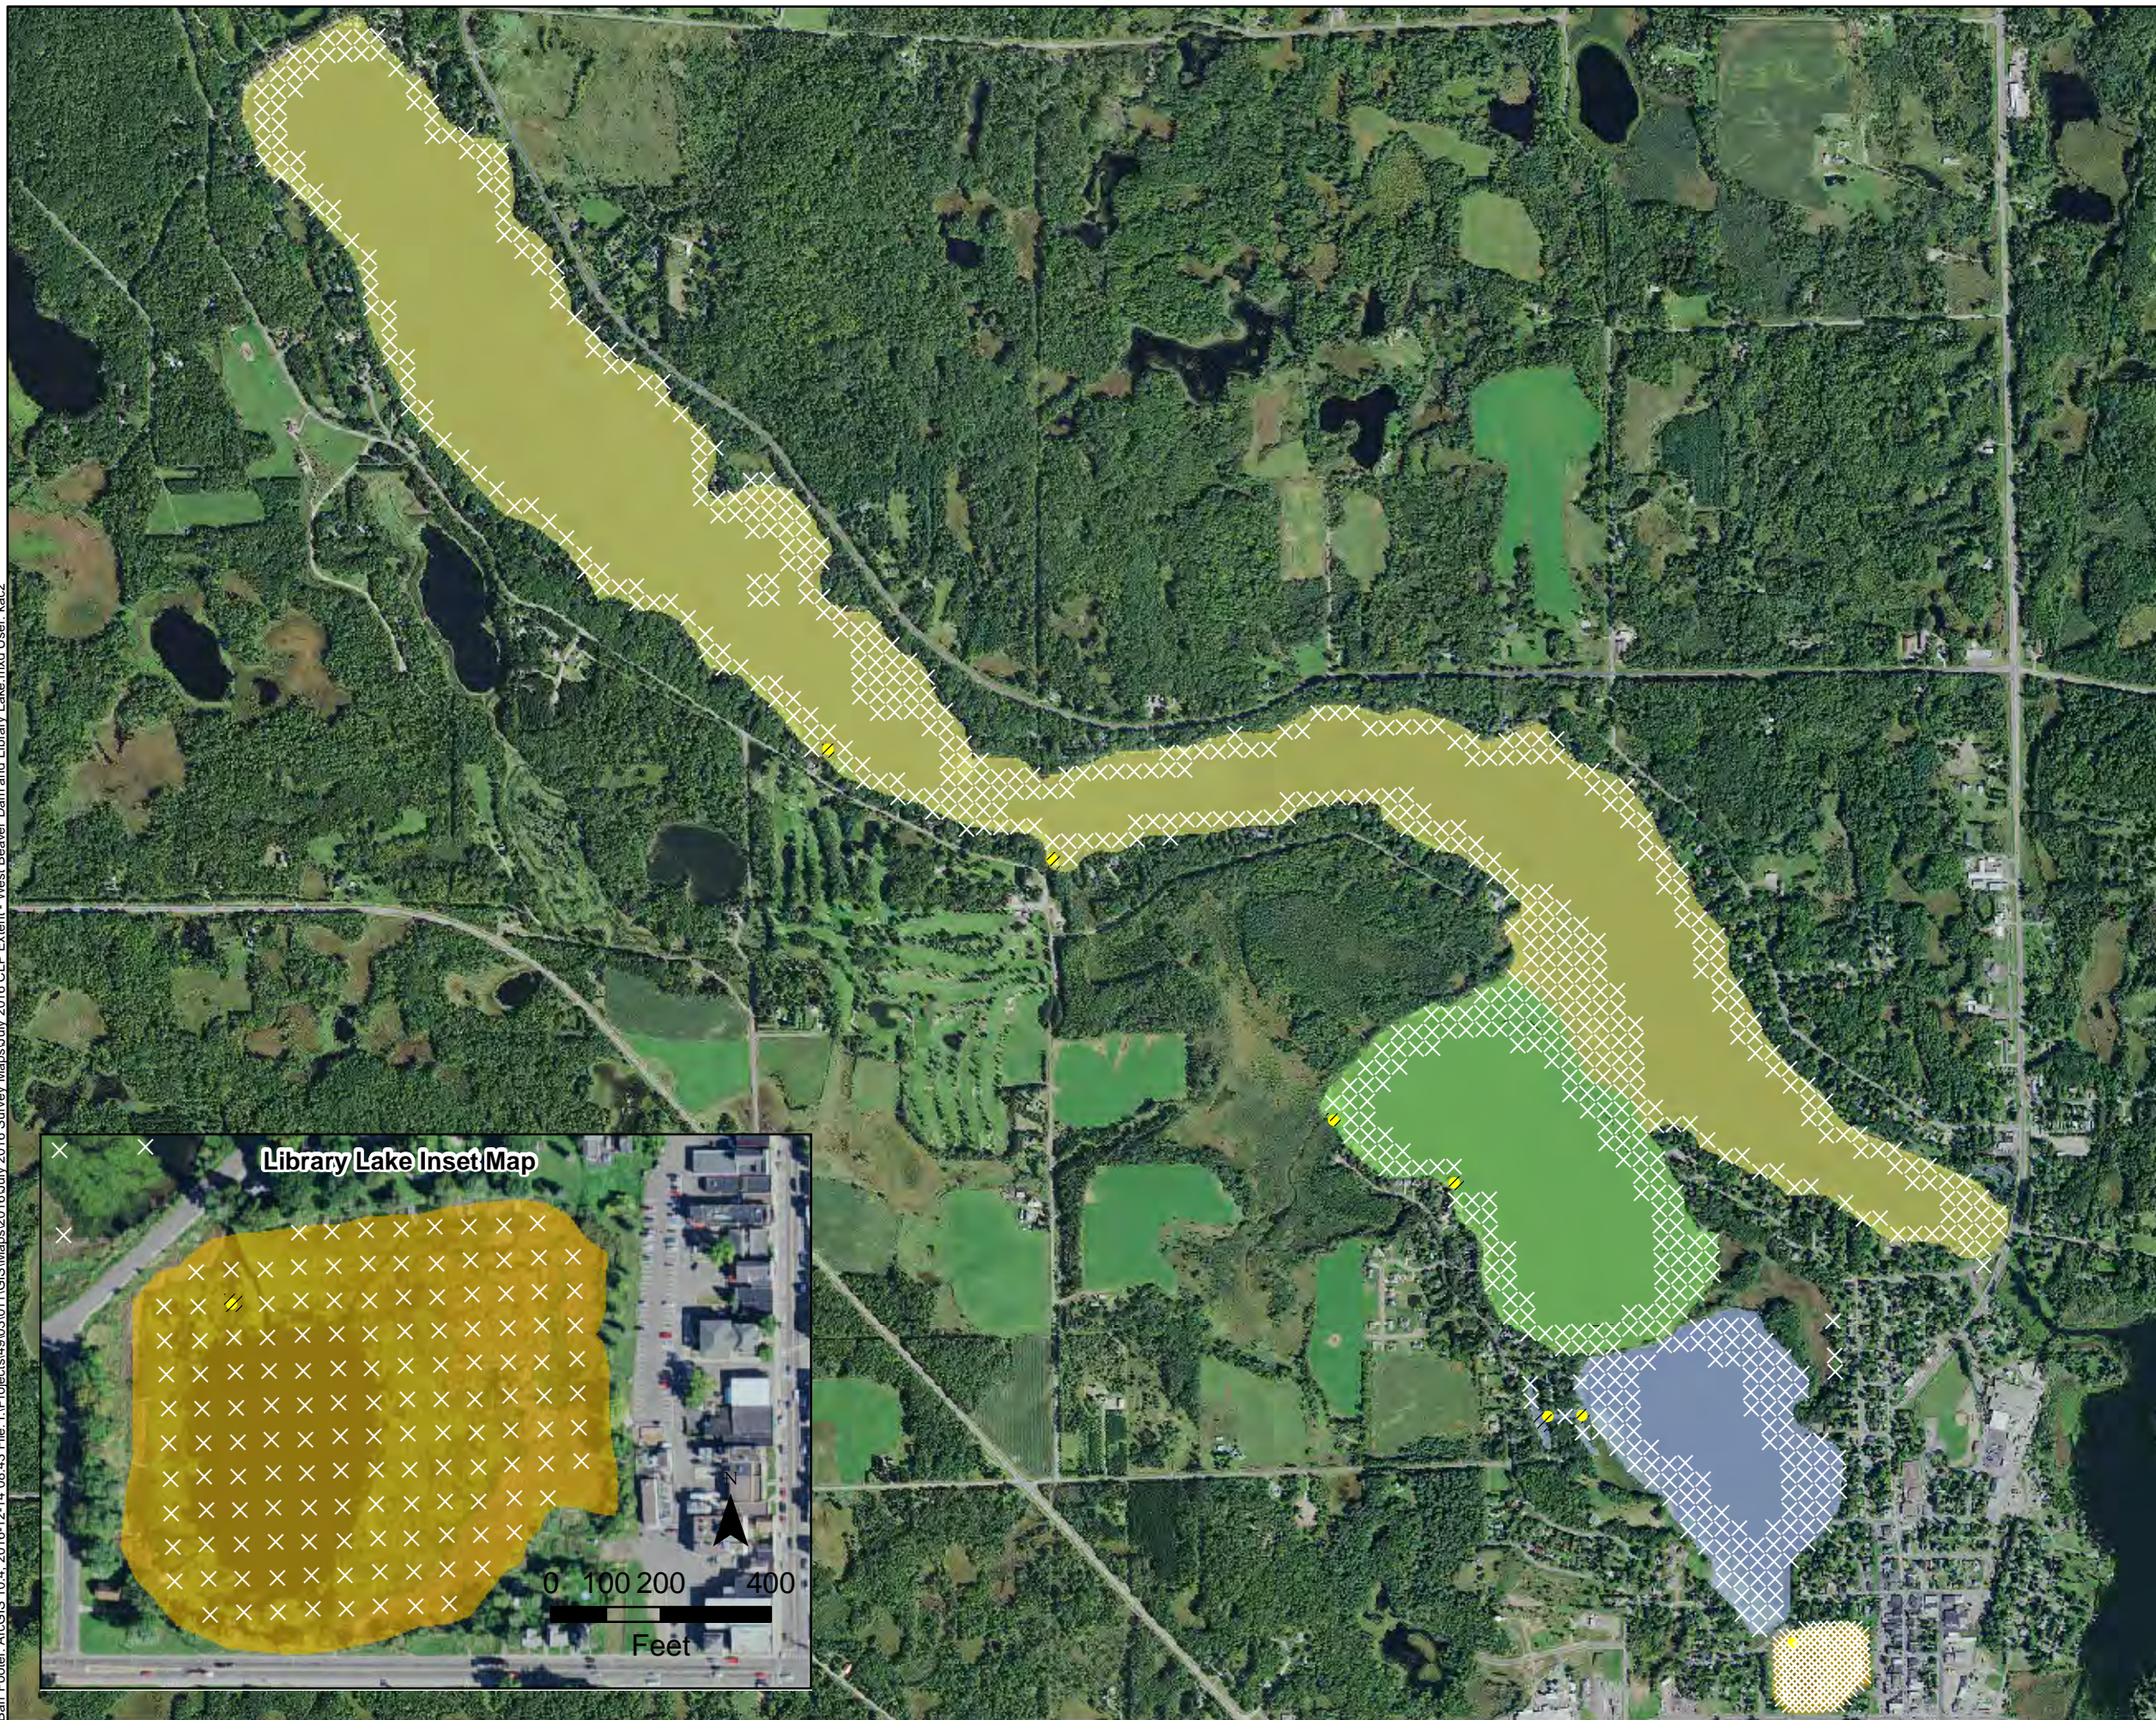

Barr Footer: ArcGIS 10.4, 2016-12-14 08:43 File: I:\Projects\4903\011\GIS\Maps\2016\July 2016 Survey Maps\July 2016 CLP Extent - West Beaver Dam and Library Lake.mxd User: kac2

- CLP Observed
- × No CLP Present
- Approximate Extent of CLP (July 2016)
- **Total Area of CLP: 2.16 Acres**
- Library Lake (0.02 Acres)
- Rabbit Island Bay (0.77 Acres)
- West Lake (0.70 Acres)
- Williams Bay (0.67 Acres)

**JULY 2016 CURLY-LEAF PONDWEED
EXTENT**
Beaver Dam and Library Lake
Barron County, WI