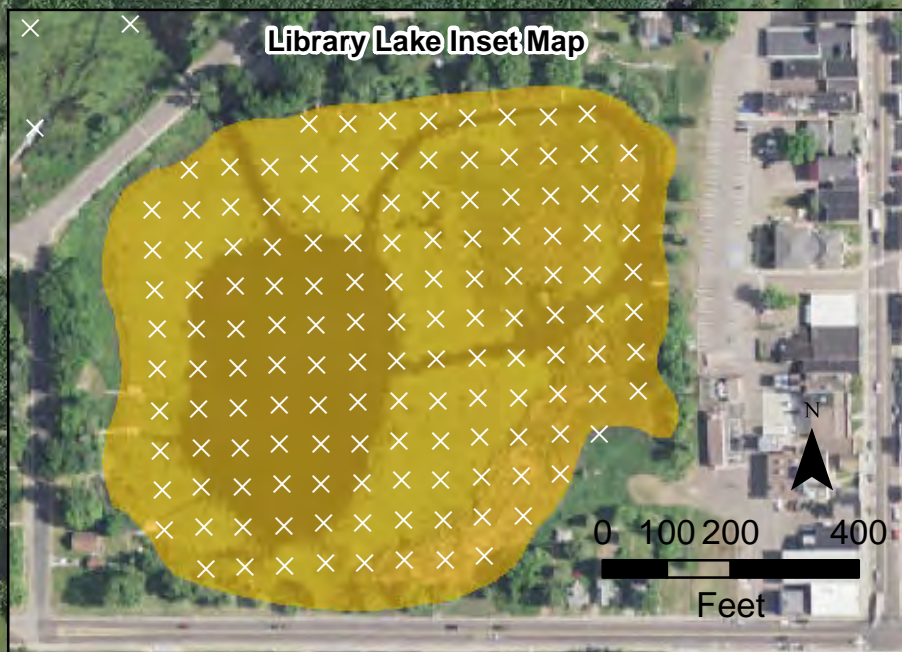

FALL 2021 CURLY-LEAF
PONDWEED EXTENT
Beaver Dam and Library Lake
Barron County, WI

Imagery Source: USDA-FSA NAIP Imagery (2020)