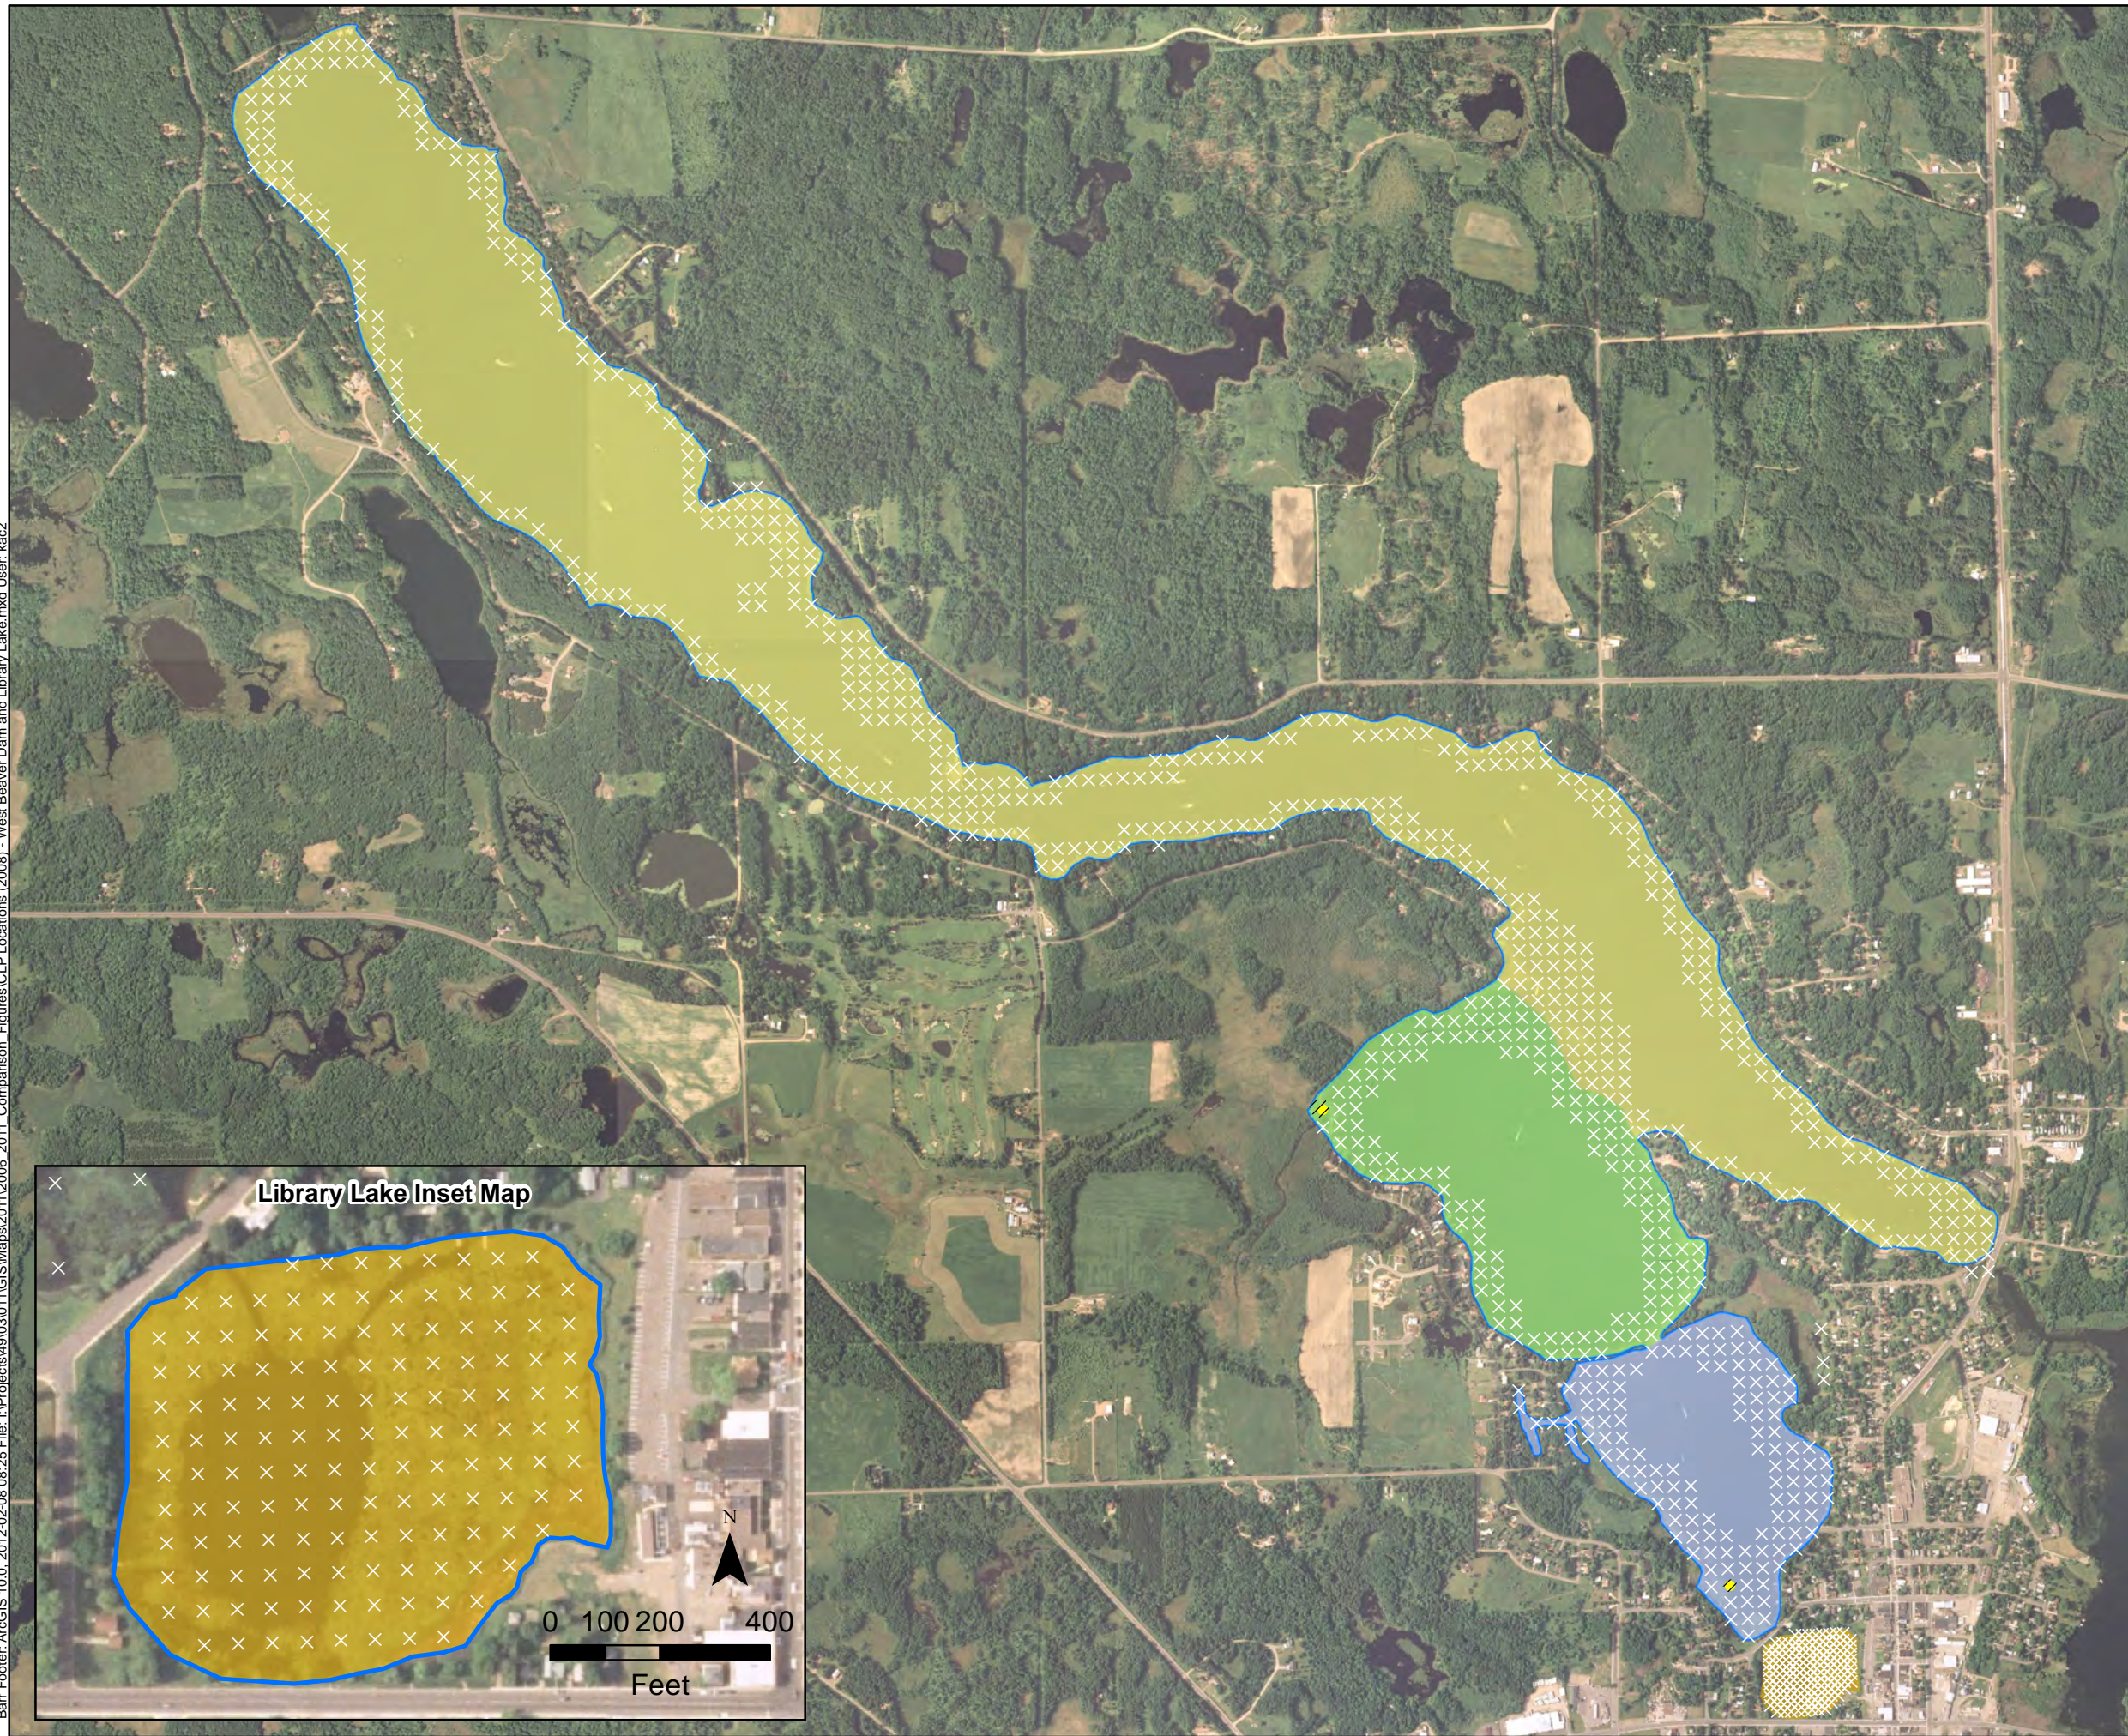

Fall 2006 Curly-Leaf Pondweed
Sample Locations
Beaver Dam and Library Lake
Barron County, WI

- CLP Observed
- × No CLP Present
- /// Approximate Extent of CLP (2007)
- Total Area of CLP: 1.72 Acres**
- East Lake (0 Acres)
- City Bay (0.81 Acres)
- Cemetery Bay (0 Acres)
- Norwegian Bay (0.91 Acres)

Fall 2007 Curly-Leaf Pondweed
Sample Locations
Beaver Dam and Library Lake
Barron County, WI

- CLP Observed
- × No CLP Present
- /// Approximate Extent of CLP (2007)
- Total Area of CLP: 2.04 Acres**
- Library Lake (0 Acres)
- Rabbit Island Bay (0 Acres)
- West Lake (1.00 Acres)
- Williams Bay (1.04 Acres)

Fall 2007 Curly-Leaf Pondweed
Sample Locations
Beaver Dam and Library Lake
Barron County, WI

- CLP Observed
- × No CLP Present
- /// Approximate Extent of CLP (2008)
- Total Area of CLP: 3.67 Acres**
- East Lake (0 Acres)
- City Bay (2.33 Acres)
- Cemetery Bay (0 Acres)
- Norwegian Bay (1.34 Acres)

Fall 2008 Curly-Leaf Pondweed
Sample Locations
Beaver Dam and Library Lake
Barron County, WI

- CLP Observed
- × No CLP Present
- ▨ Approximate Extent of CLP (2008)
- Total Area of CLP: 0.83 Acres**
- Library Lake (0 Acres)
- Rabbit Island Bay (0.28 Acres)
- West Lake (0 Acres)
- Williams Bay (0.55 Acres)