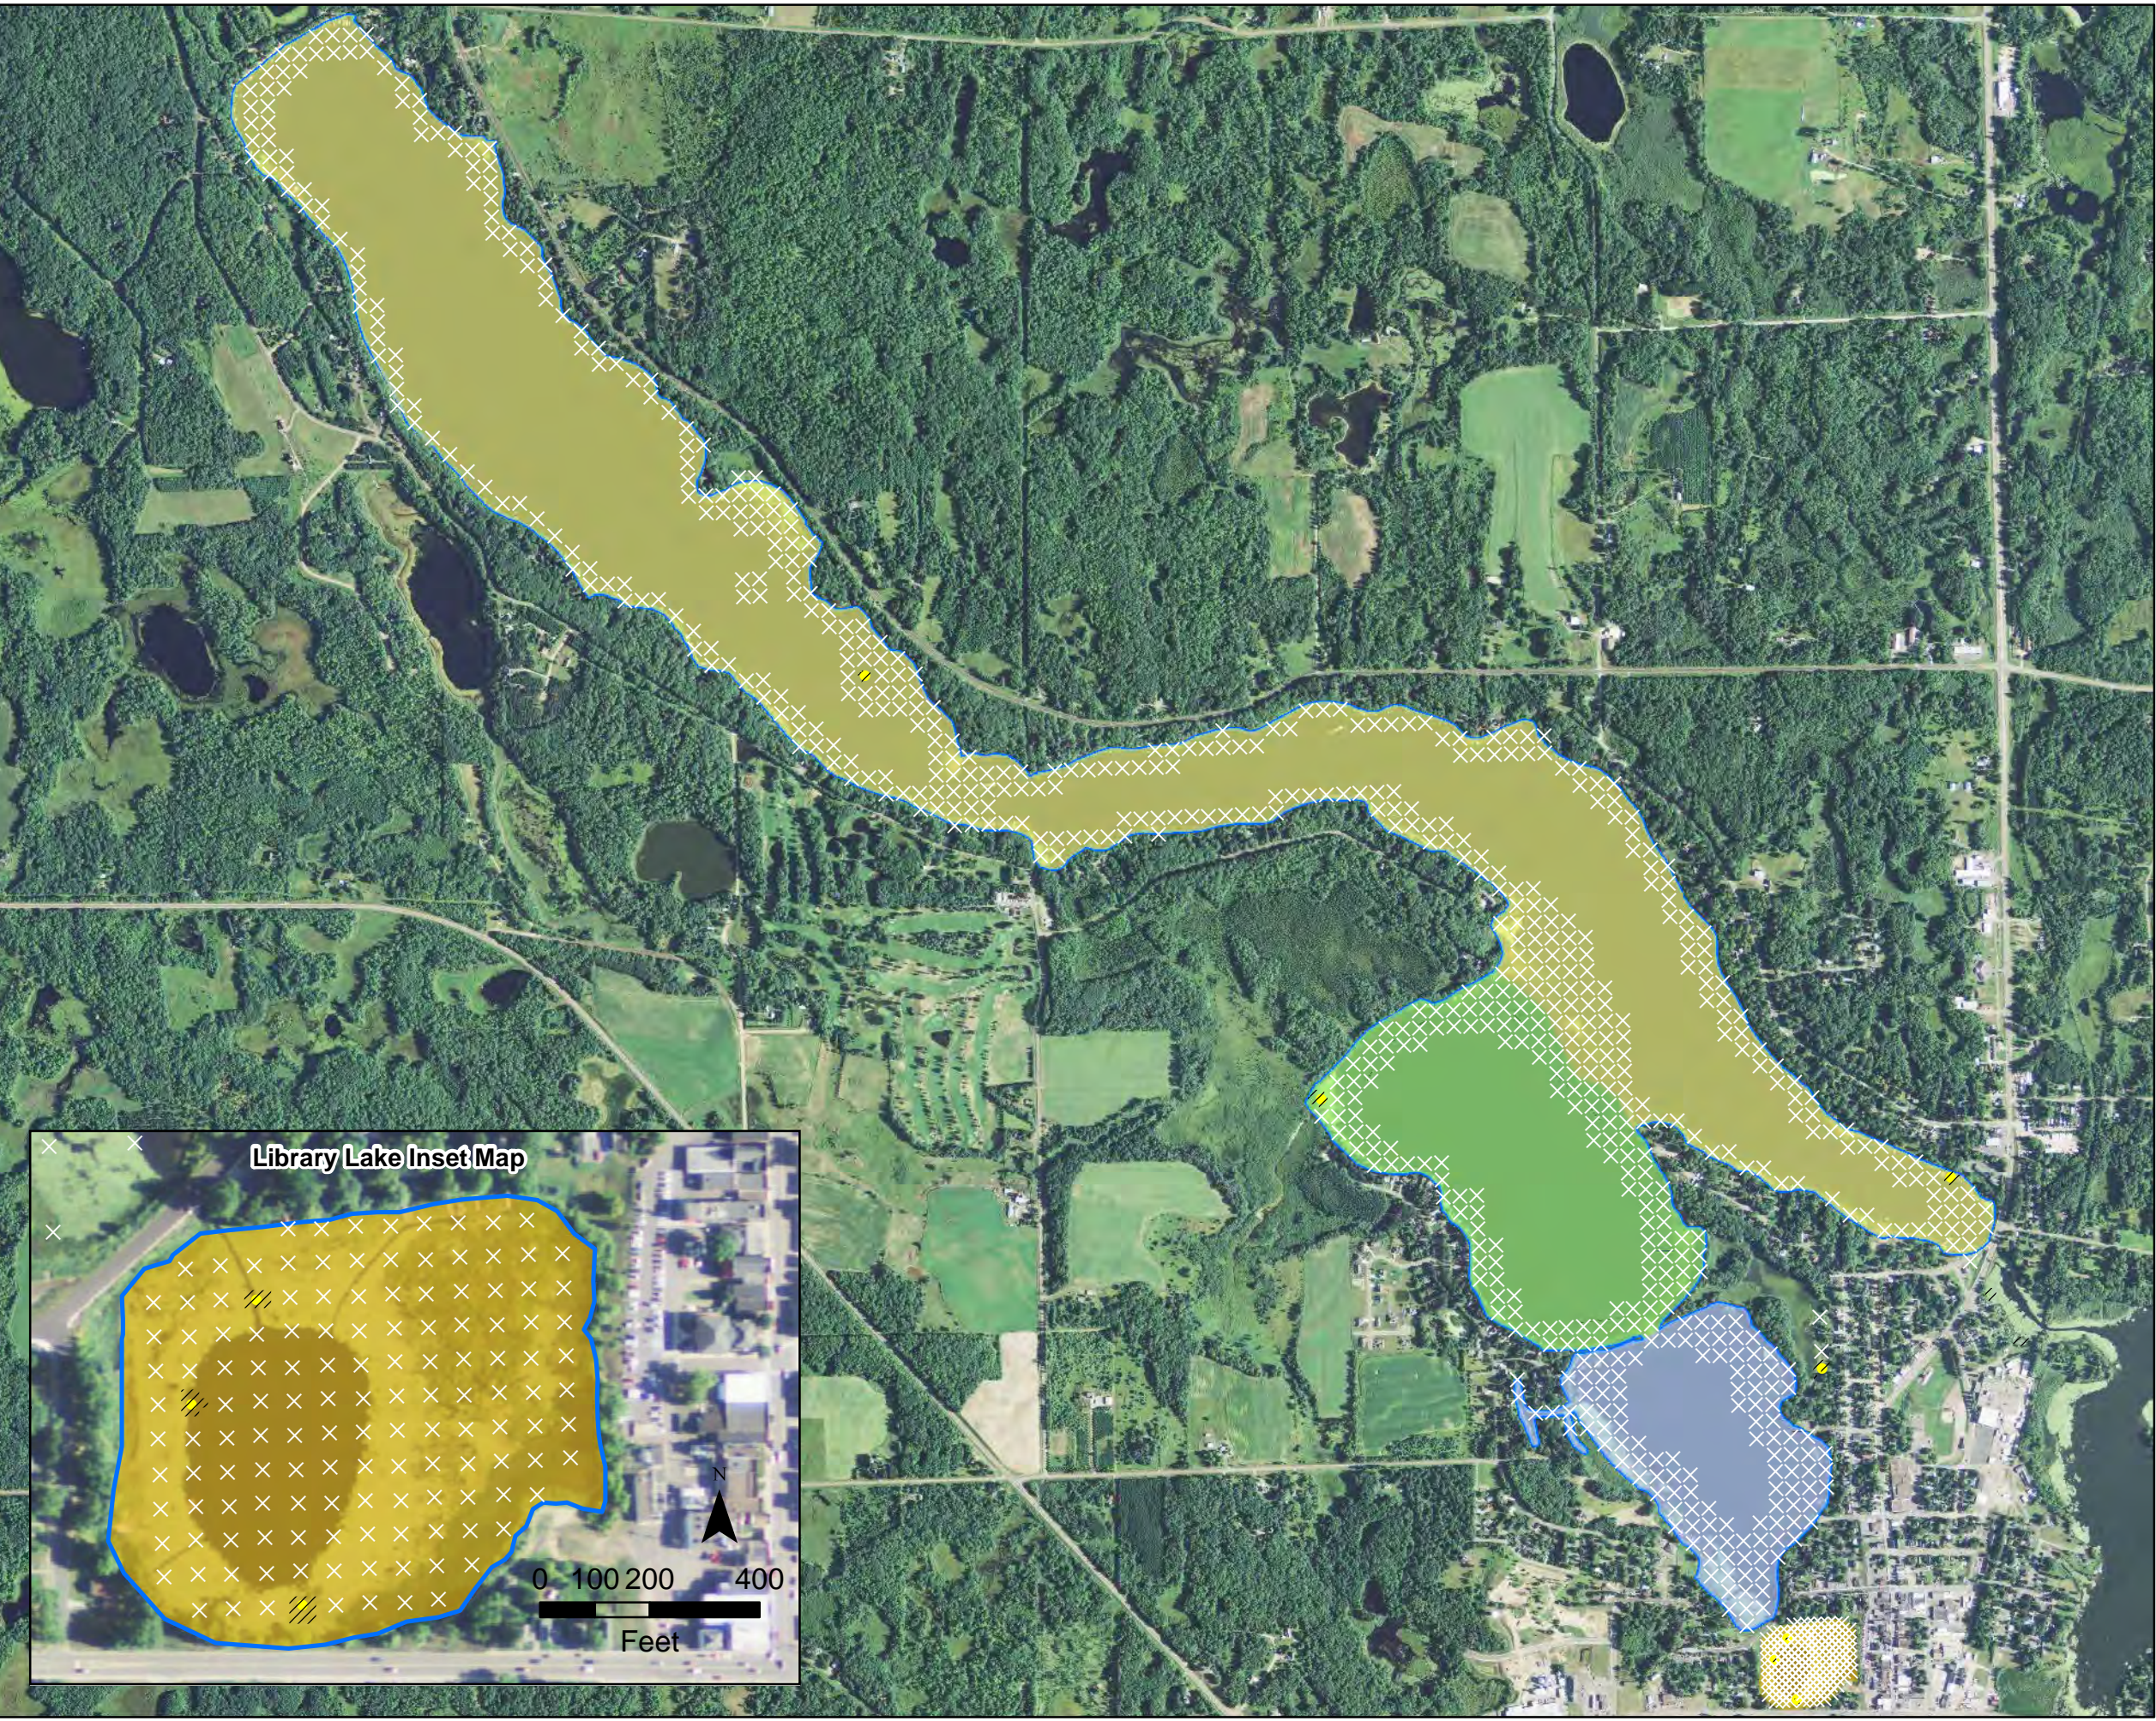

Barr Footer: ArcGIS 10.2.1, 2014-12-02 08:26 File: I:\Projects\4903011\GIS\Maps\2014\July 2014 CLP Locations (July 2014) - West Beaver Dam and Library Lake.mxd User: ka2

- CLP Observed
- × No CLP Present
- Approximate Extent of CLP (July 2014)
- **Total Area of CLP: 1.60 Acres**
- Library Lake (0.14 Acres)
- Rabbit Island Bay (0.39 Acres)
- West Lake (0.59 Acres)
- Williams Bay (0.49 Acres)

July 2014 Curly-Leaf Pondweed
Sample Locations
Beaver Dam and Library Lake
Barron County, WI