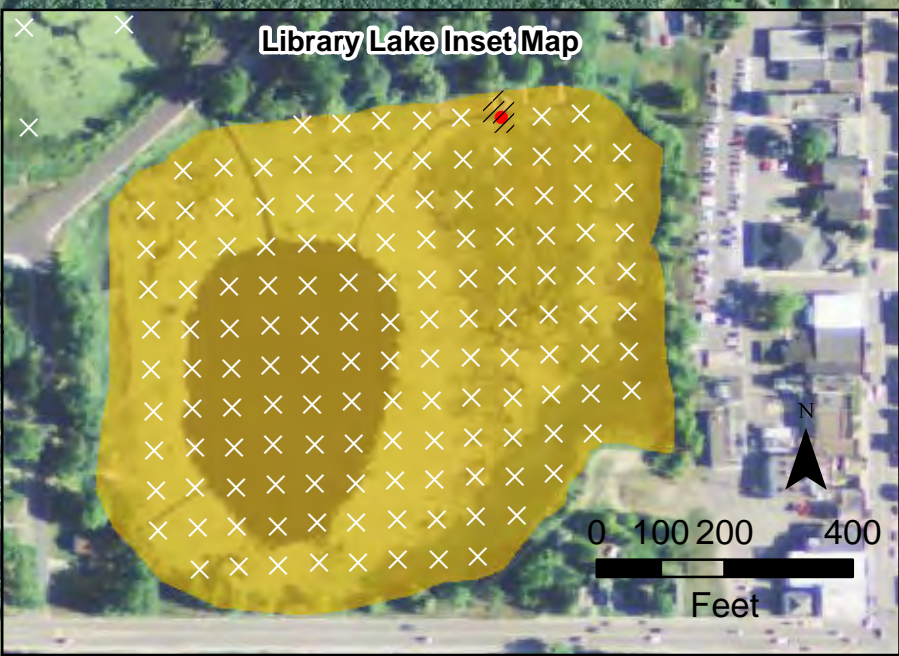

Barr Footer: ArcGIS 10.3.1, 2015-11-12 10:05 File: I:\Projects\4903011\GIS\Maps\2015\Fall Summary Maps\CLP Locations (2015) - West Beaver Dam and Library Lake.mxd User: KAC2

- CLP Observed
- × No CLP Present
- /// Approximate Extent of CLP (2015)
- **Total Area of CLP: 3.47 Acres**
- Library Lake (0.06 Acres)
- Rabbit Island Bay (1.70 Acres)
- West Lake (0.66 Acres)
- Williams Bay (1.06 Acres)

FALL 2015 CURLY-LEAF PONDWEED
SAMPLE LOCATIONS
Beaver Dam and Library Lake
Barron County, WI