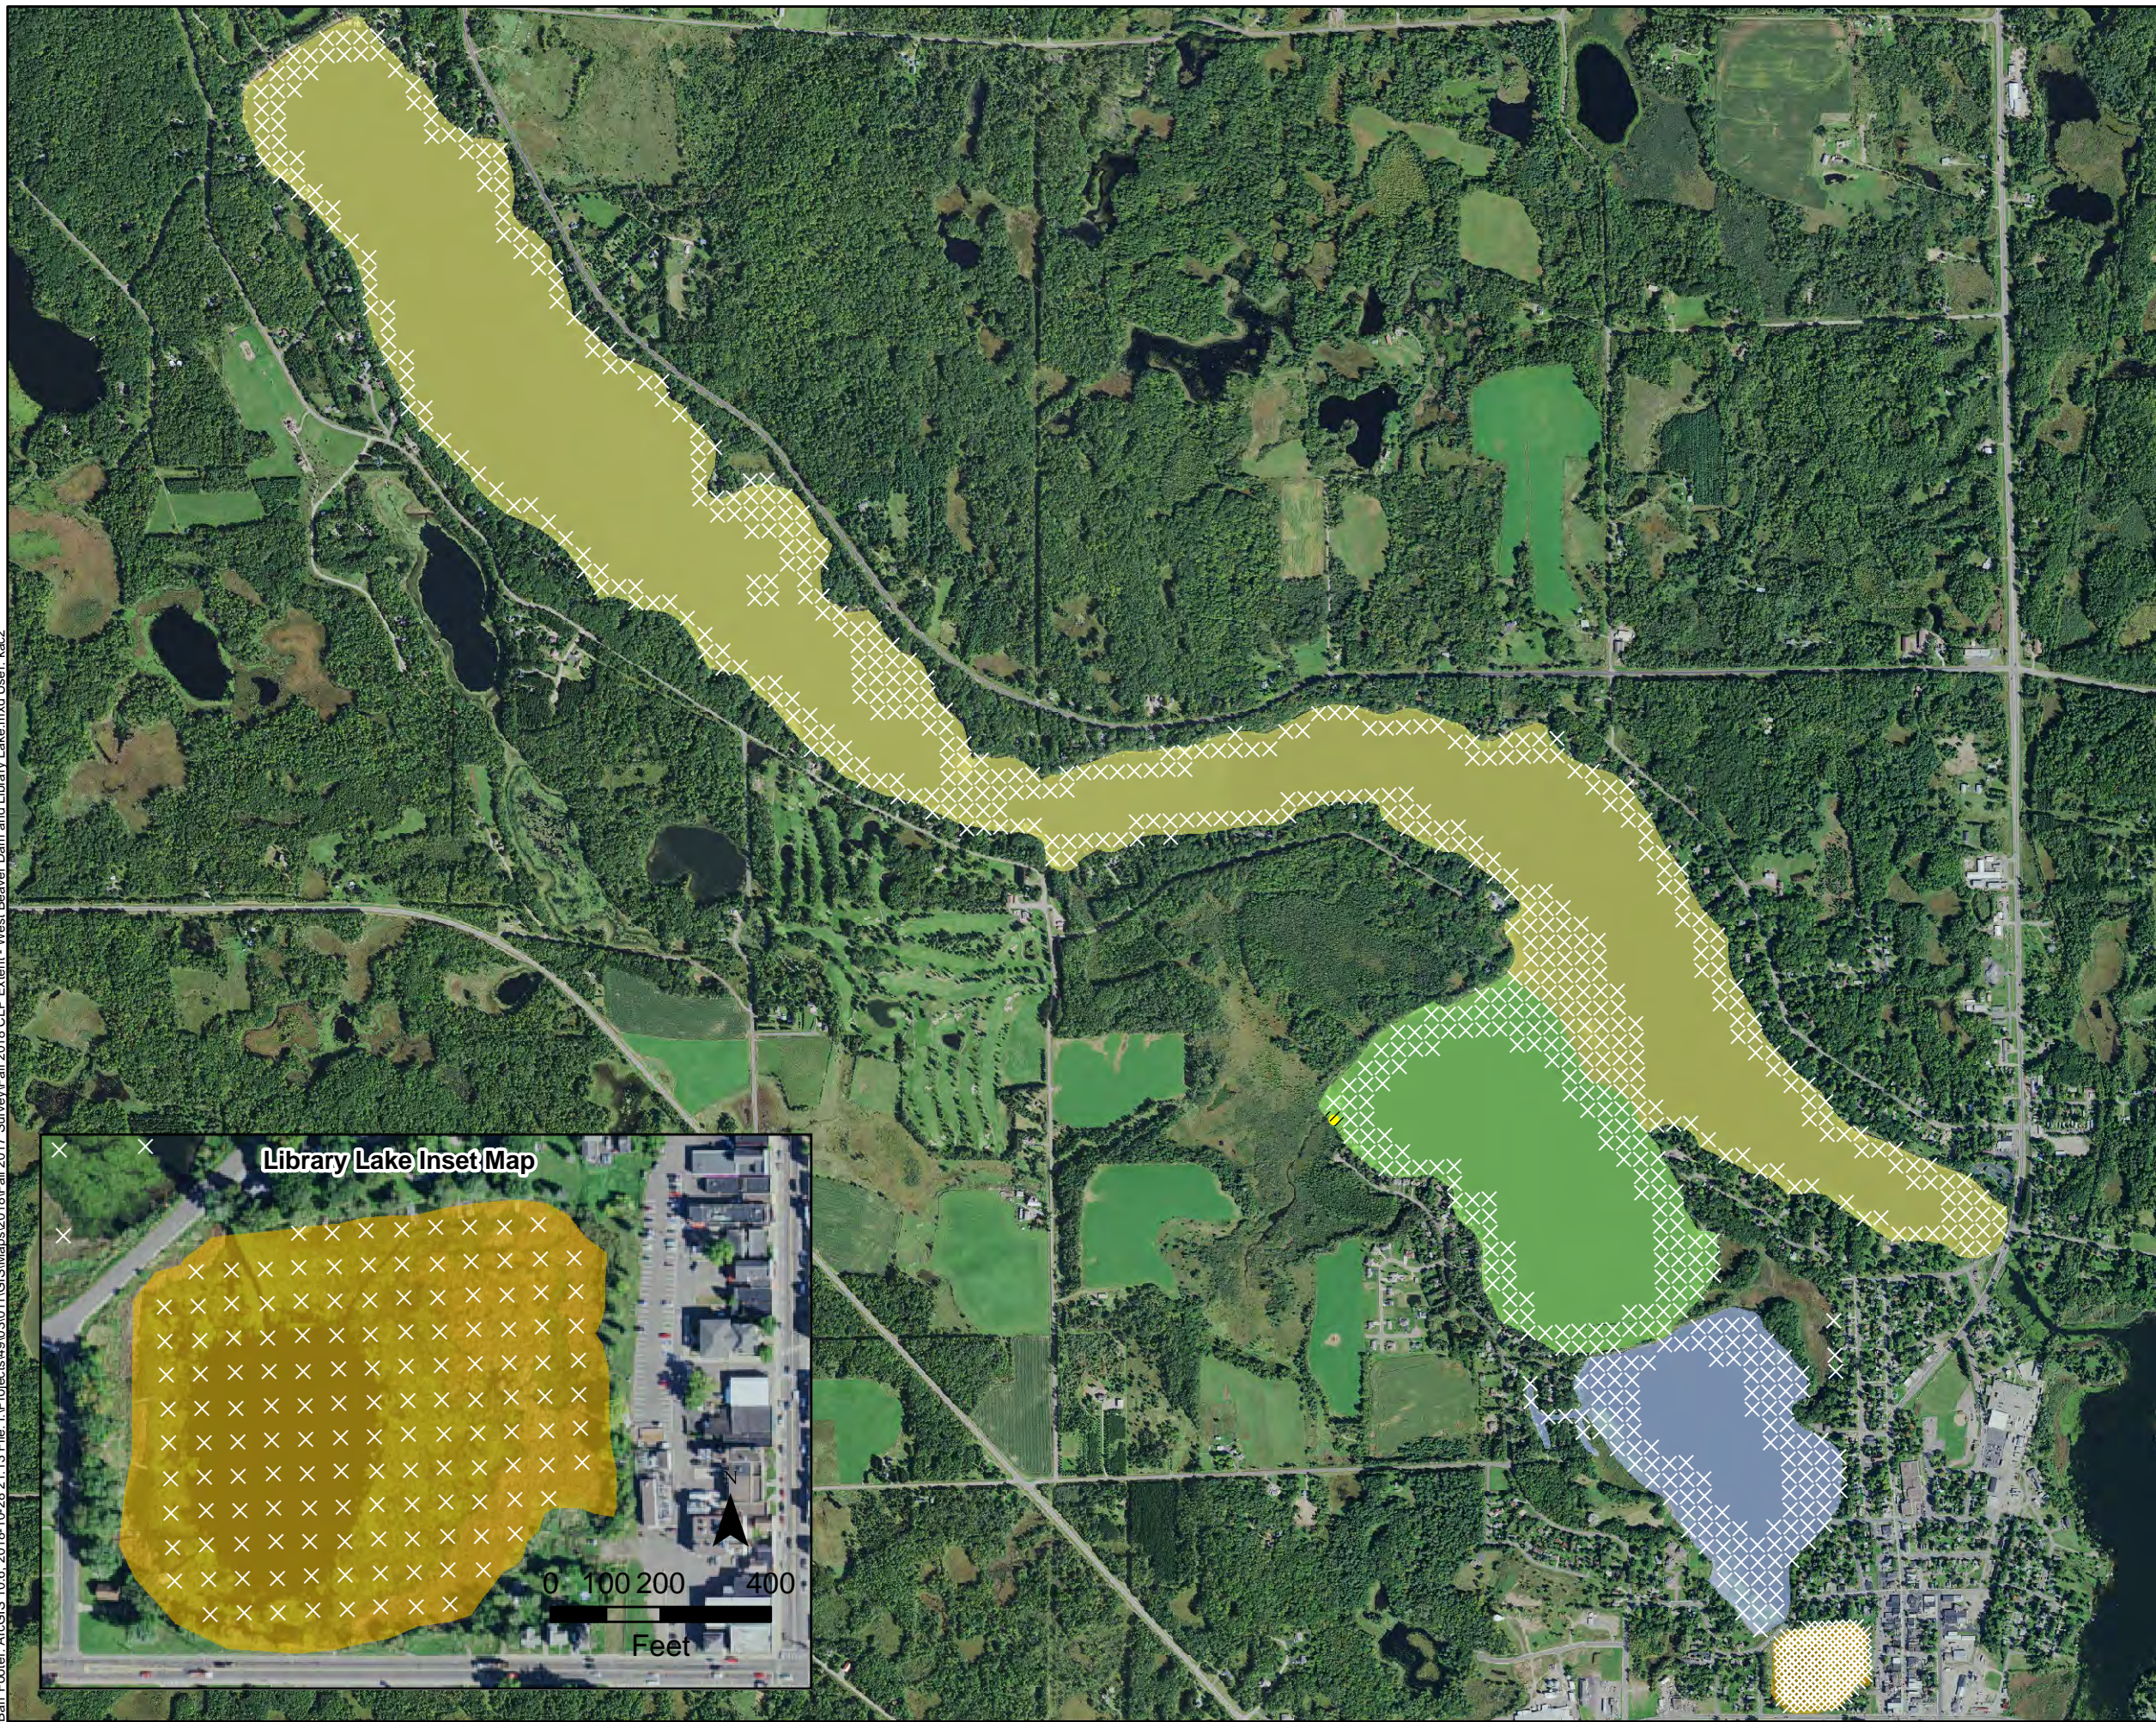

Barr Footer: ArcGIS 10.6, 2018-10-28 21:13 File: I:\Projects\490303011\GIS\Maps\2018\Fall 2017 Survey\Fall 2018 CLP Extent - West Beaver Dam and Library Lake.mxd User: kac2

1. CLP Observed
   - × No CLP Present
   - ▨ Approximate Extent of CLP (Fall 2018)
2. **Total Area of CLP: 0.45 Acres**
3. Library Lake (0 Acres)
   - Rabbit Island Bay (0 Acres)
   - West Lake (0 Acres)
   - Williams Bay (0.45 Acres)

FALL 2018 CURLY-LEAF PONDWEED
EXTENT
Beaver Dam and Library Lake
Barron County, WI