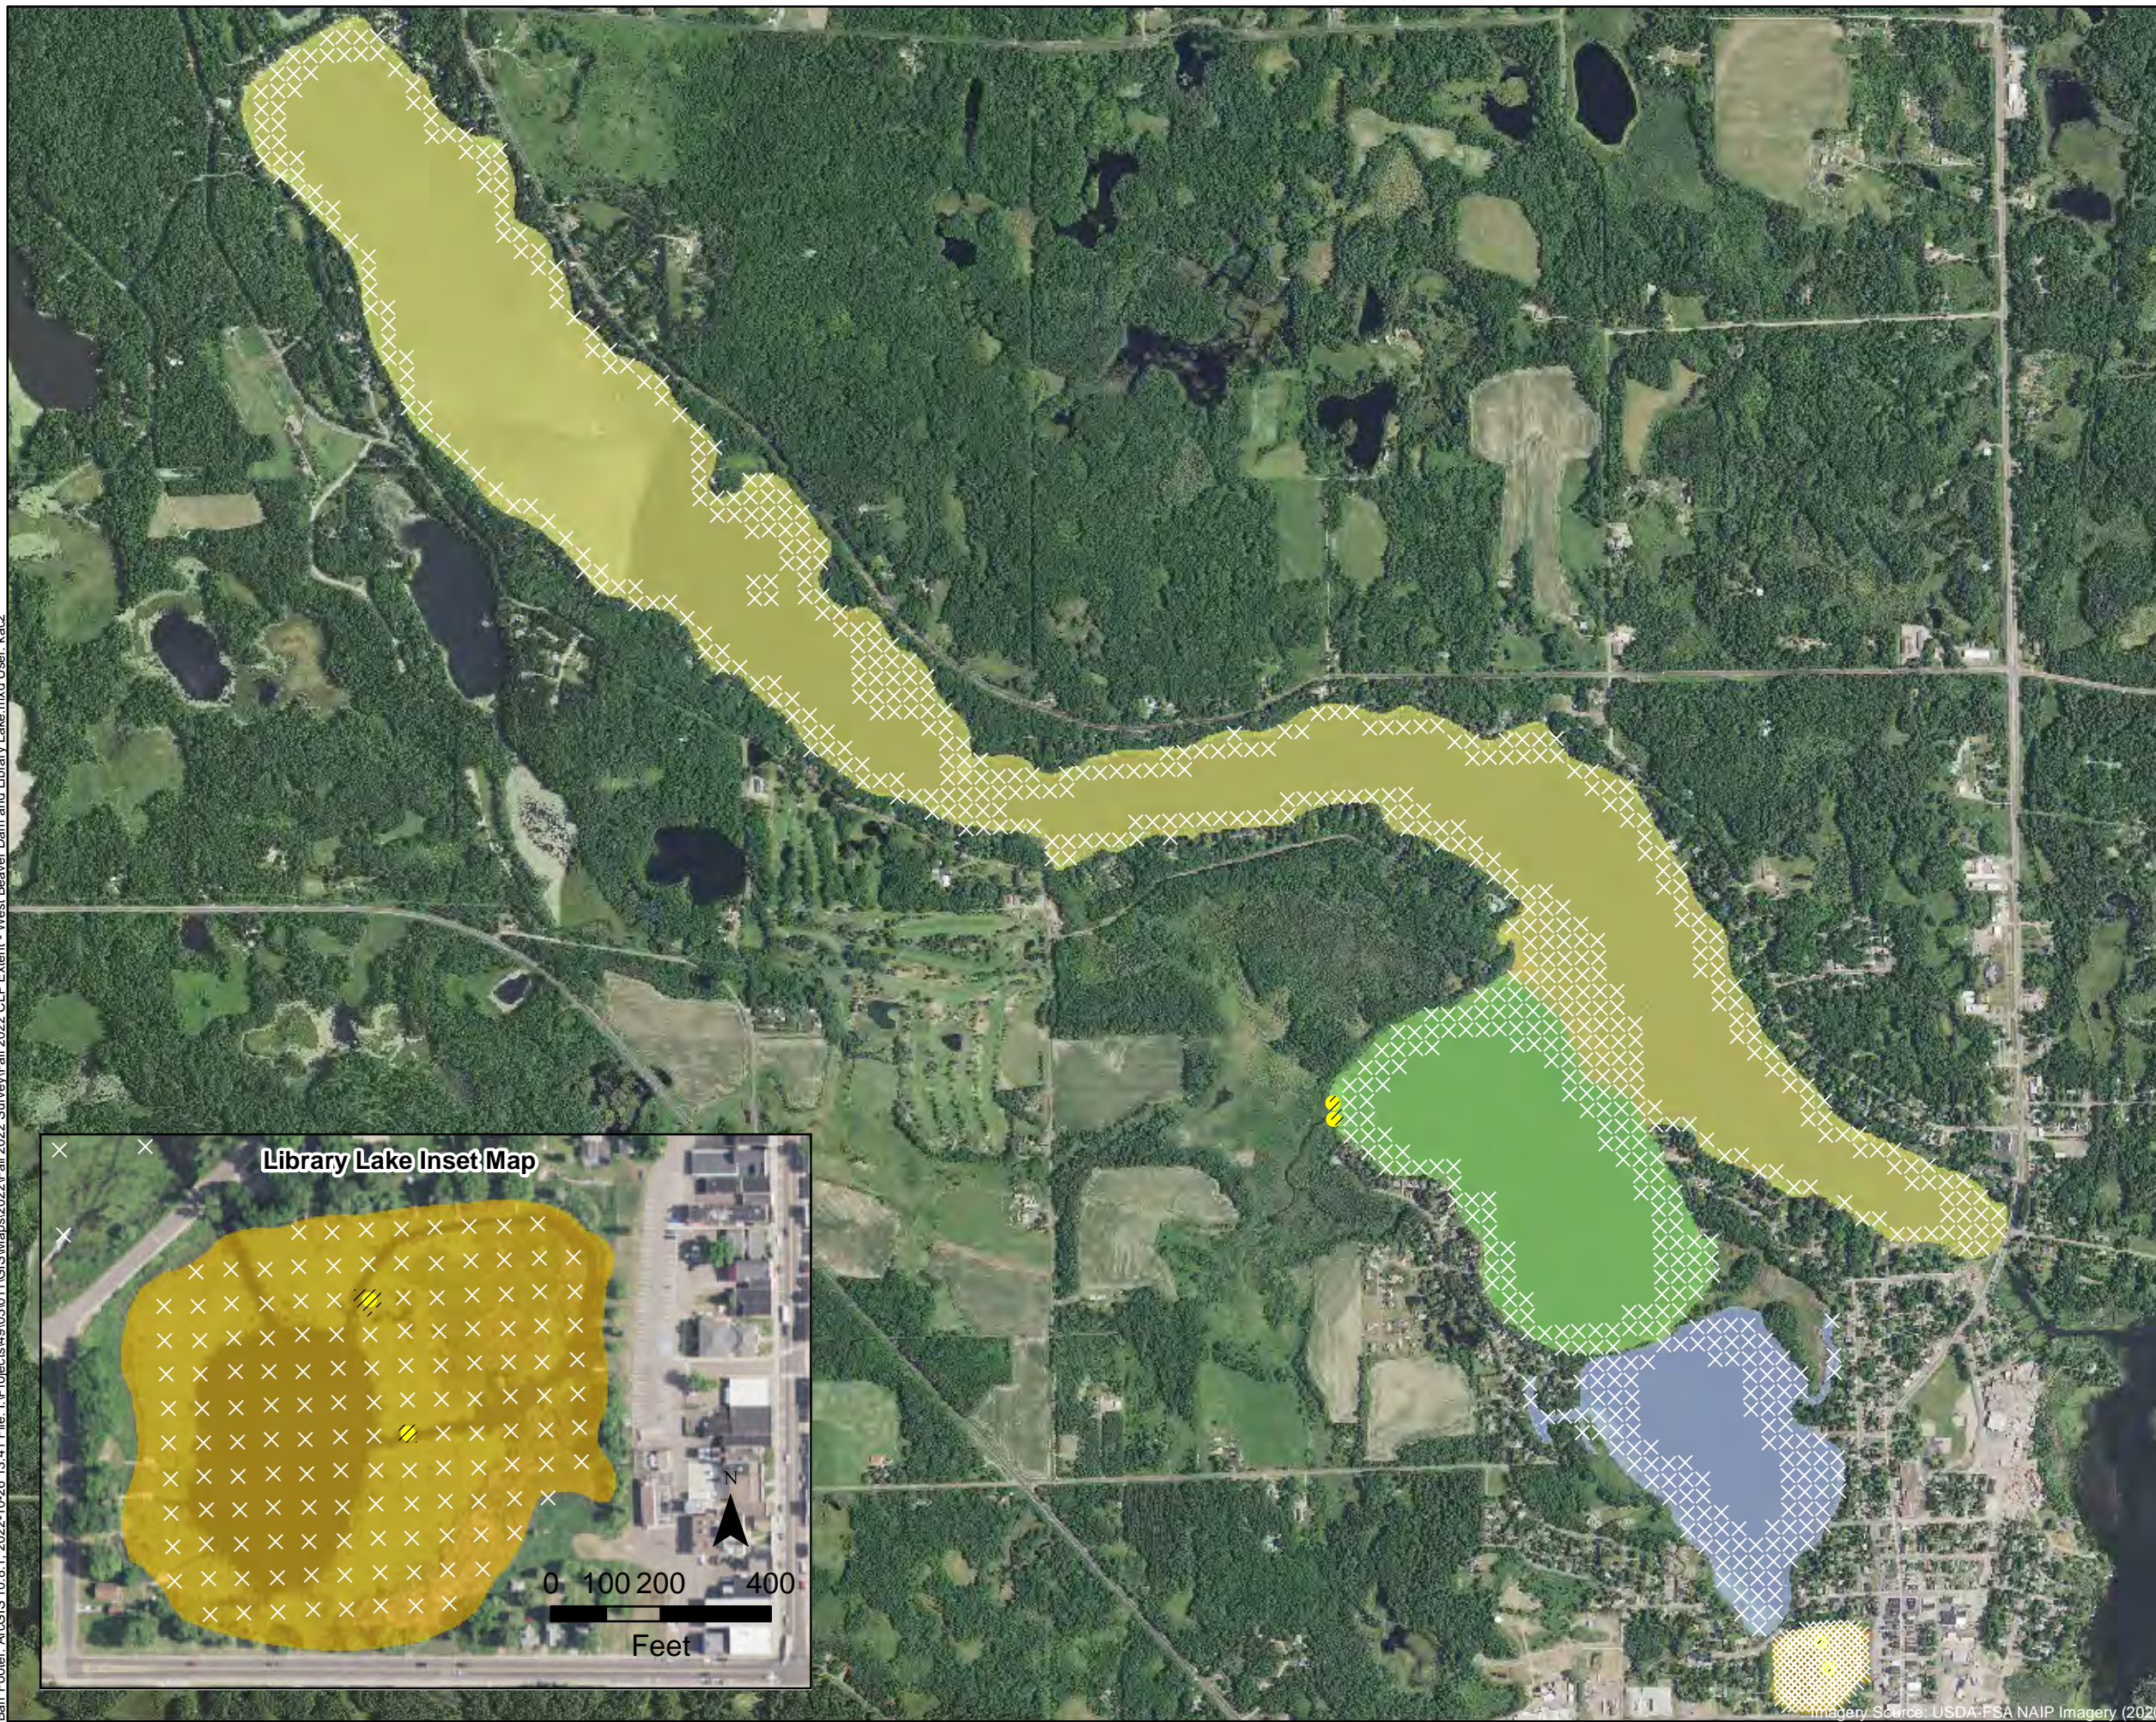

Barr Footer: ArcGIS 10.8.1, 2022-10-26 13:41 File: I:\Projects\4903011\GIS\Maps\2022\Fall 2022 Survey\Fall 2022 CLP Extent - West Beaver Dam and Library Lake.mxd User: kac2

- CLP Observed
- × No CLP Present
- Approximate Extent of CLP (Fall 2022)
- **Total Area of CLP: 0.73 Acres**
- Library Lake (0.07 Acres)
- Rabbit Island Bay (0 Acres)
- West Lake (0 Acres)
- Williams Bay (0.66 Acres)

FALL 2022 CURLY-LEAF
PONDWEED EXTENT
Beaver Dam and Library Lake
Barron County, WI

Imagery Source: USDA-FSA NAIP Imagery (2020)