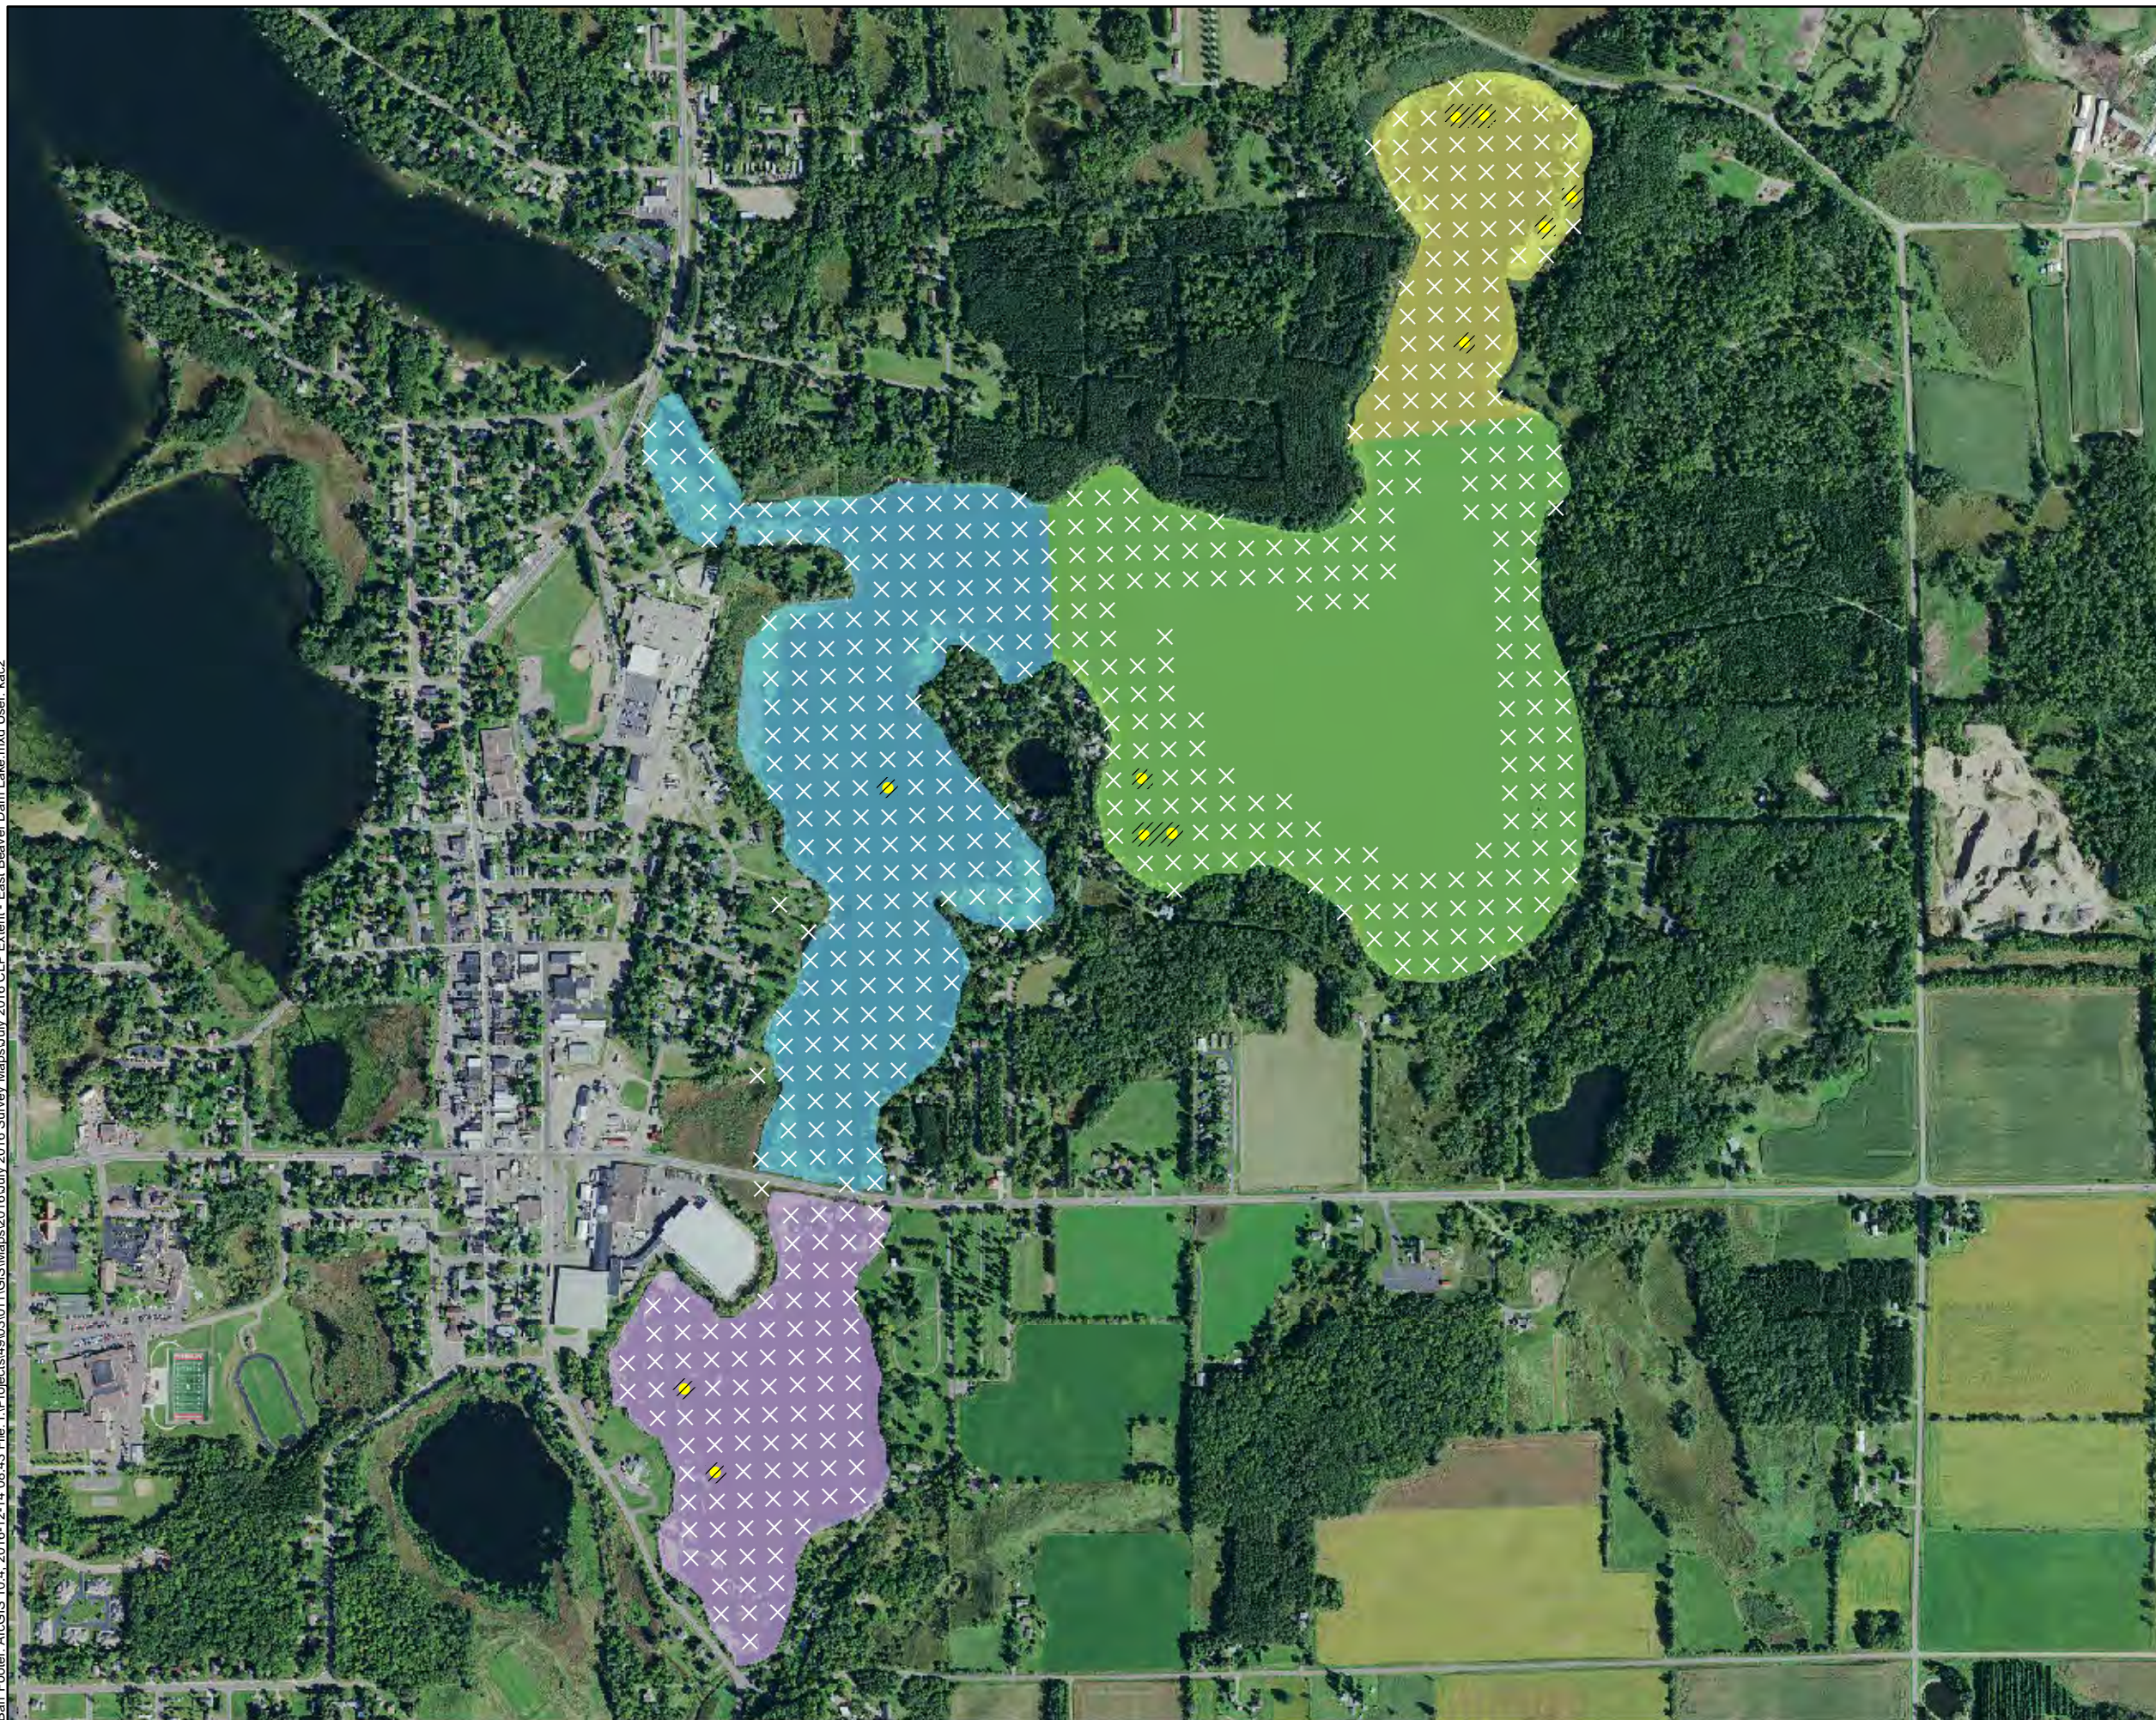

Barr Footer: ArcGIS 10.4, 2016-12-14 08:43 File: I:\Projects\4903\011\GIS\Maps\July 2016 CLP Extent - East Beaver Dam Lake.mxd User: kac2

- CLP Observed
- × No CLP Present
- Approximate Extent of CLP (July 2016)
- **Total Area of CLP: 3.41 Acres**
- East Lake (1.03 Acres)
- City Bay (0.25 Acres)
- Cemetery Bay (0.50 Acres)
- Norwegian Bay (1.63 Acres)

**JULY 2016 CURLY-LEAF PONDWEED
EXTENT**
Beaver Dam and Library Lake
Barron County, WI