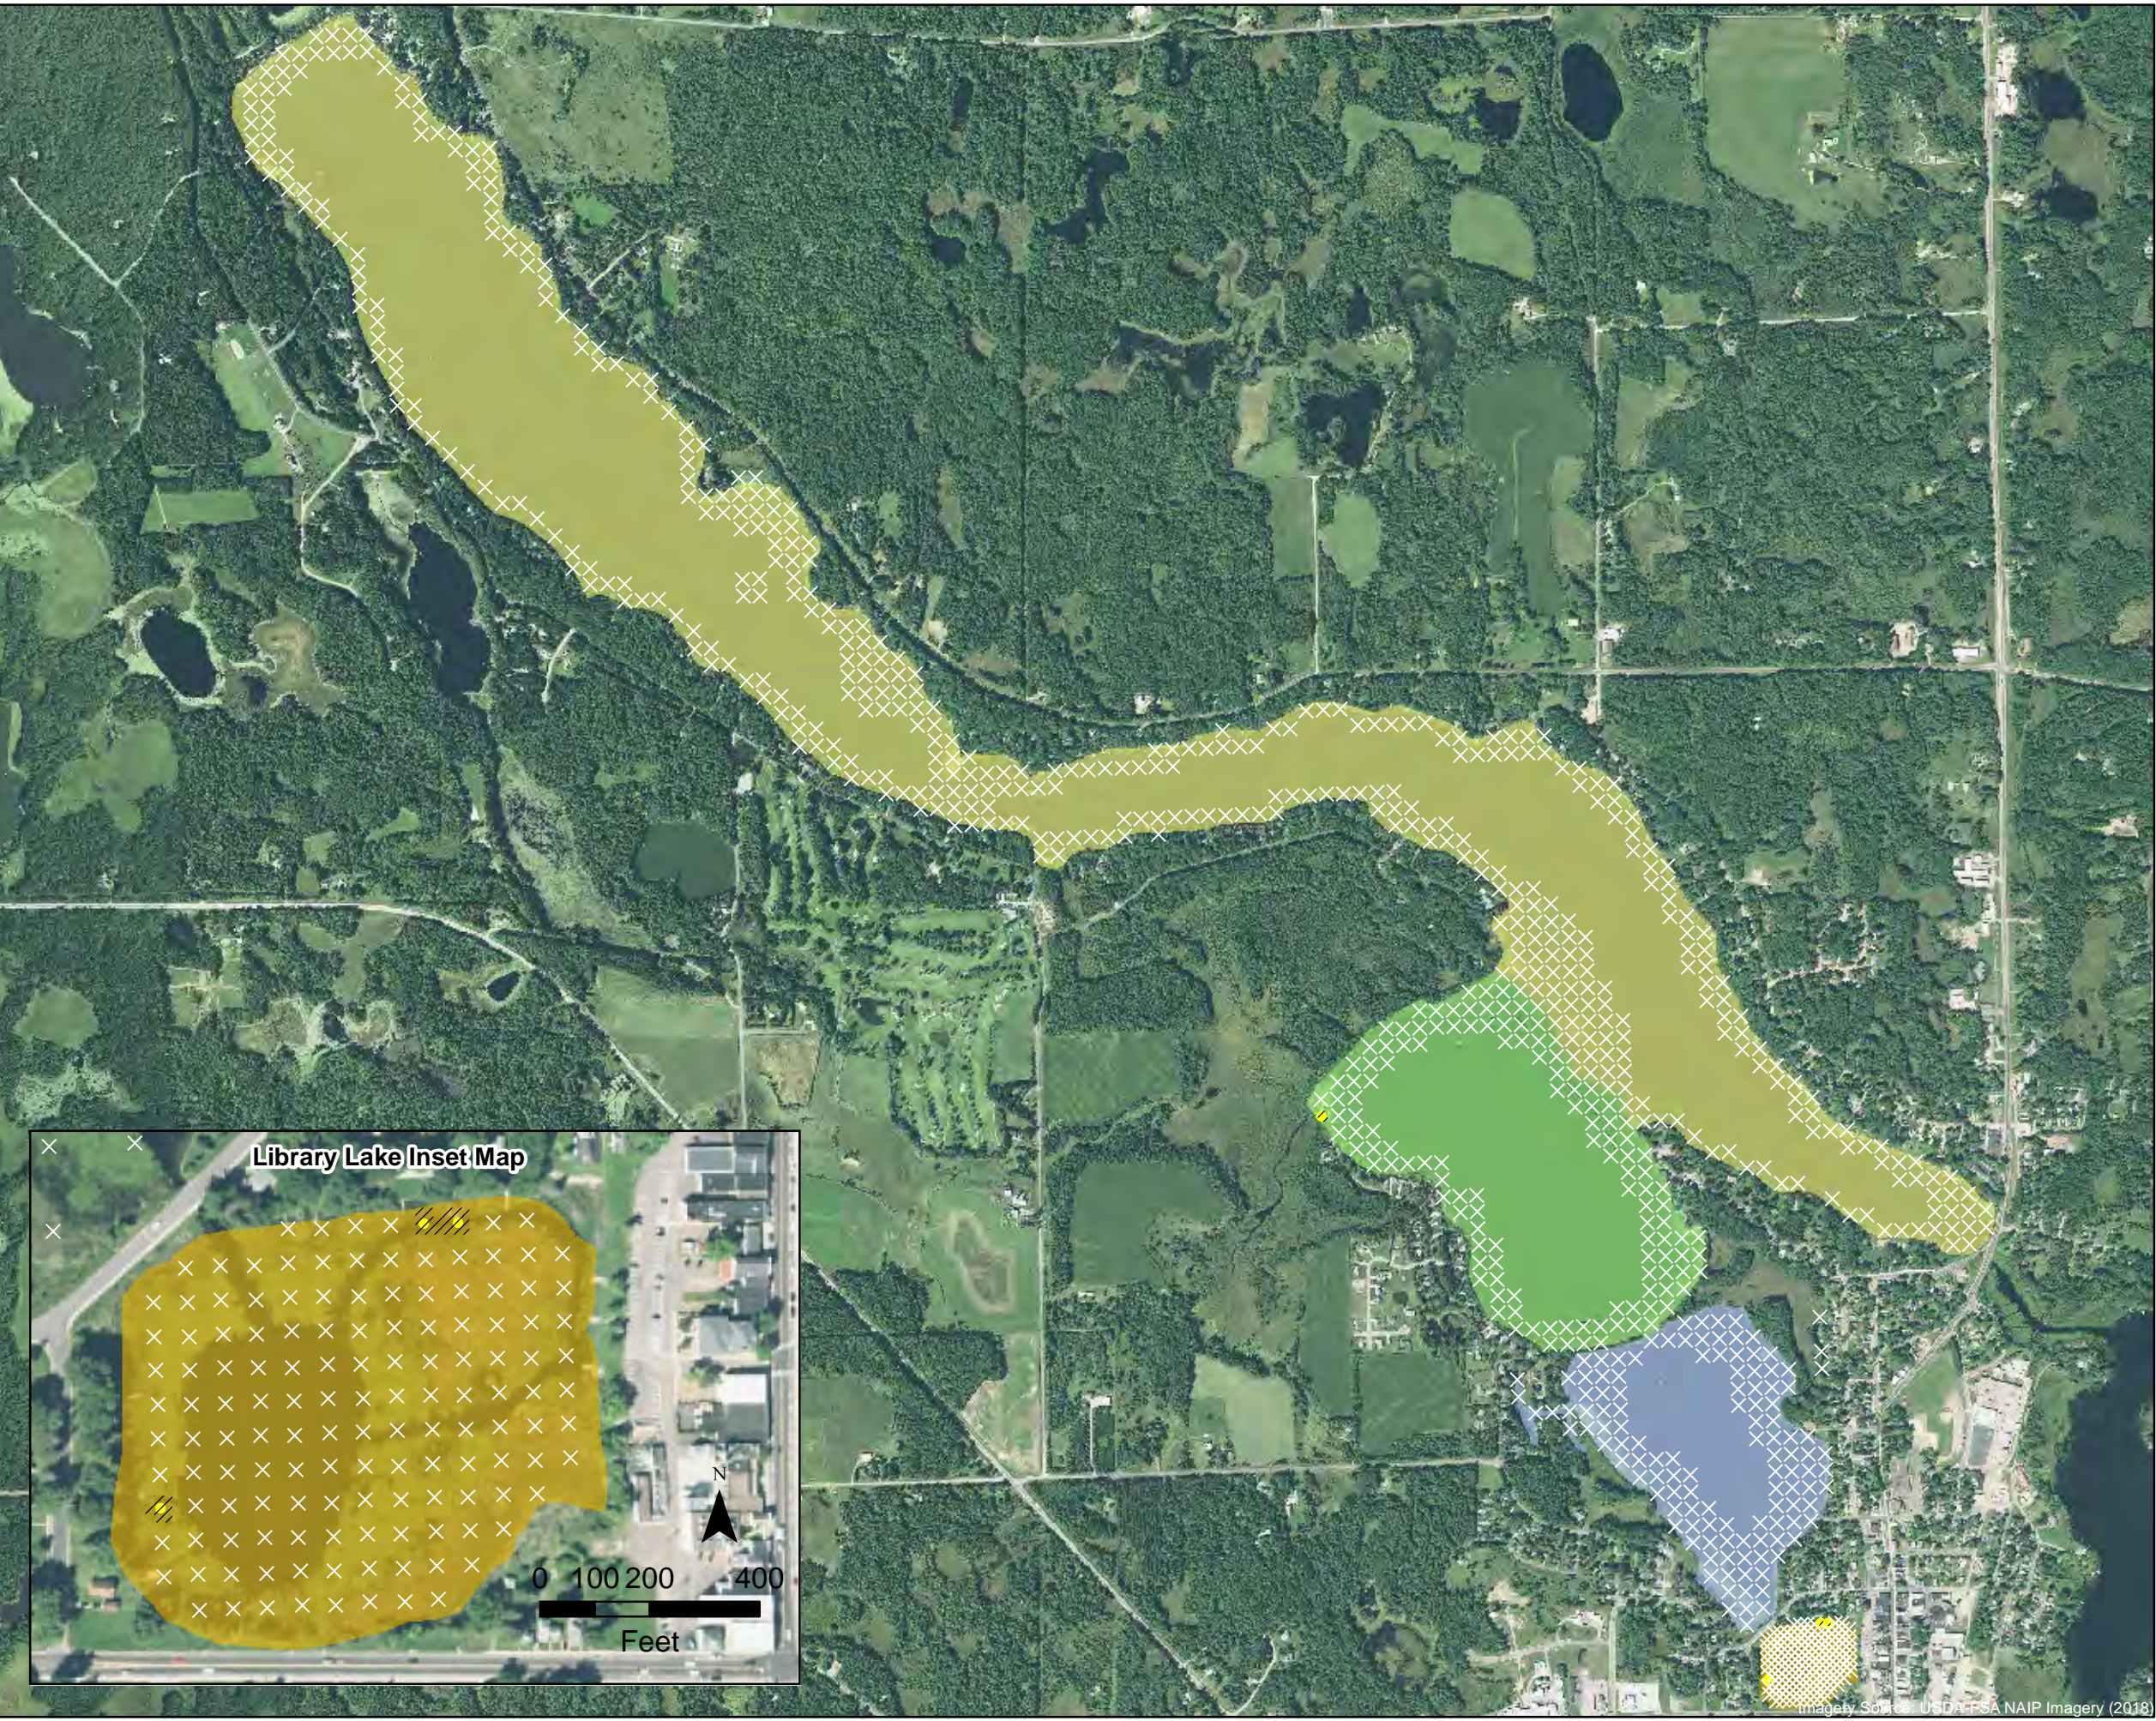

Barr Footer: ArcGIS 10.7.1, 2019-10-30 14:03 File: I:\Projects\4903011\GIS\Maps\2019\Fall 2019 Survey\Fall 2018 CLP Extent - West Beaver Dam and Library Lake.mxd User: kac2

- CLP Observed
- × No CLP Present
- ▨ Approximate Extent of CLP (Fall 2019)
- **Total Area of CLP: 0.33 Acres**
- Library Lake (0.15 Acres)
- Rabbit Island Bay (0 Acres)
- West Lake (0 Acres)
- Williams Bay (0.18 Acres)