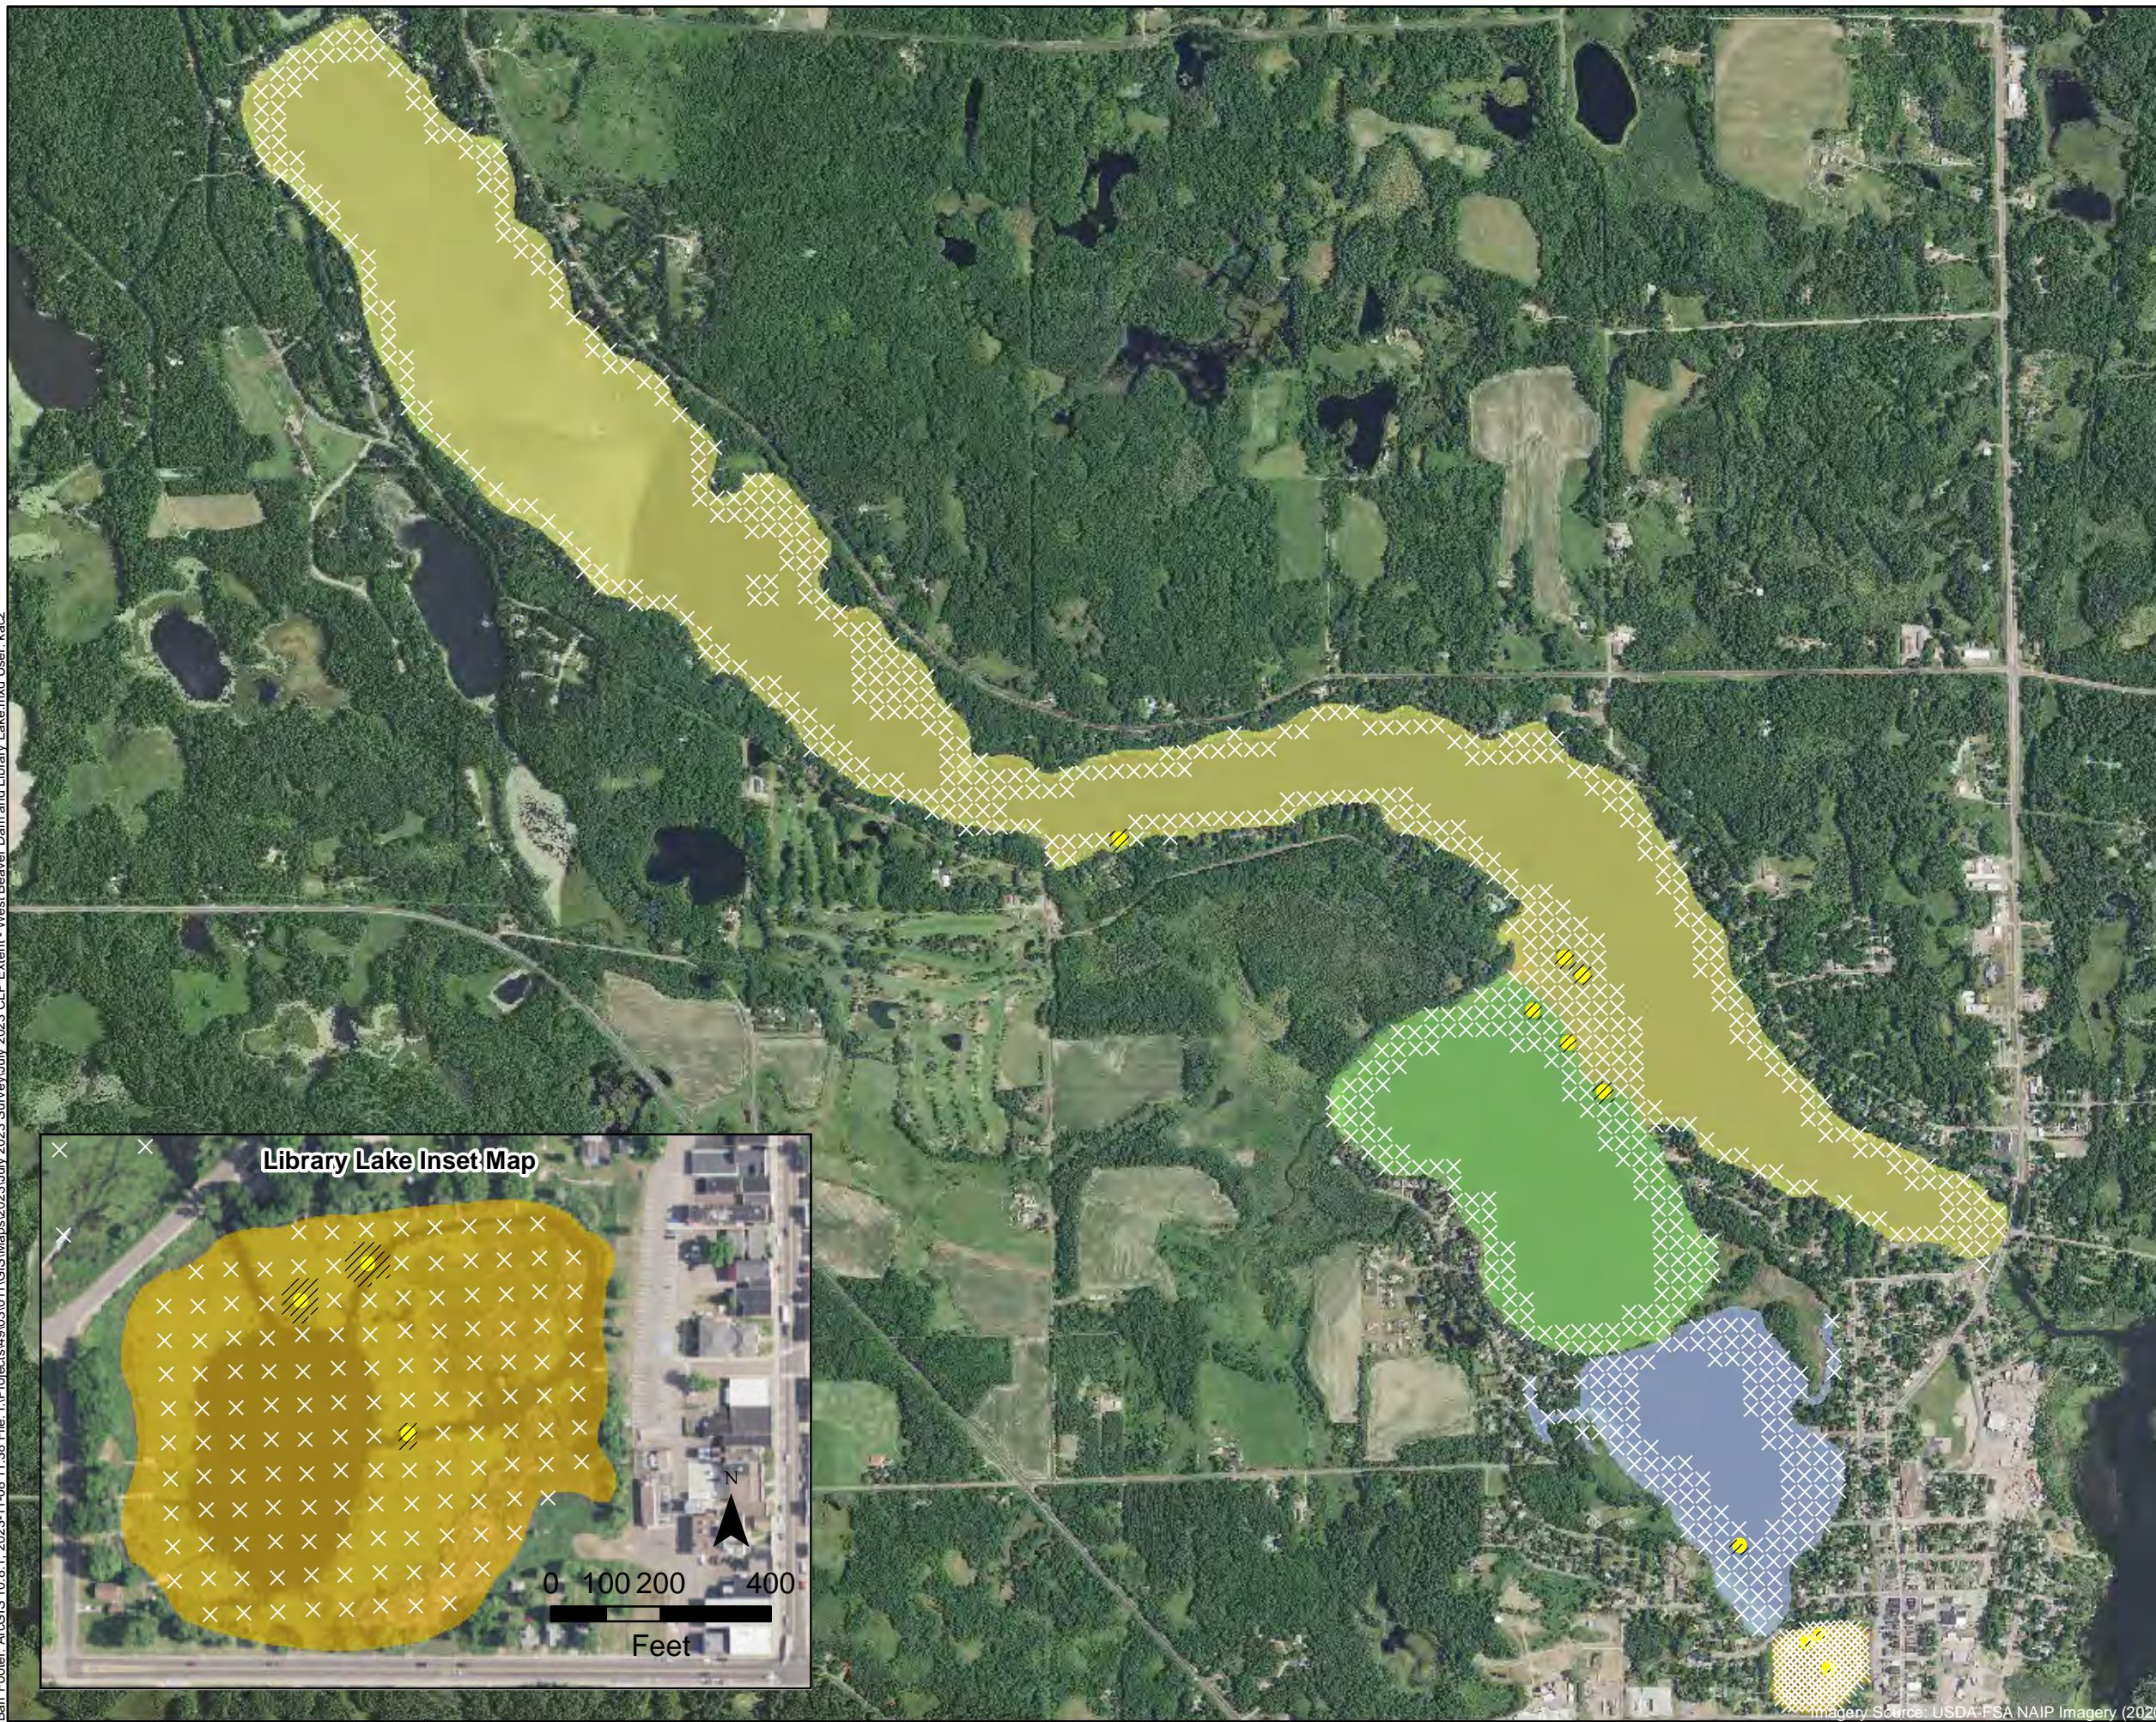

Barr Footer: ArcGIS 10.8.1, 2023-11-08 11:38 File: I:\Projects\49\03\01\1\GIS\Maps\2023\July 2023 Survey\July 2023 CLP Extent - West Beaver Dam and Library Lake.mxd User: kac2

- CLP Observed
- × No CLP Present
- Approximate Extent of CLP (July 2023)
- **Total Area of CLP: 4.91 Acres**
- Library Lake (0.27 Acres)
- Rabbit Island Bay (0.44 Acres)
- West Lake (2.50 Acres)
- Williams Bay (1.70 Acres)