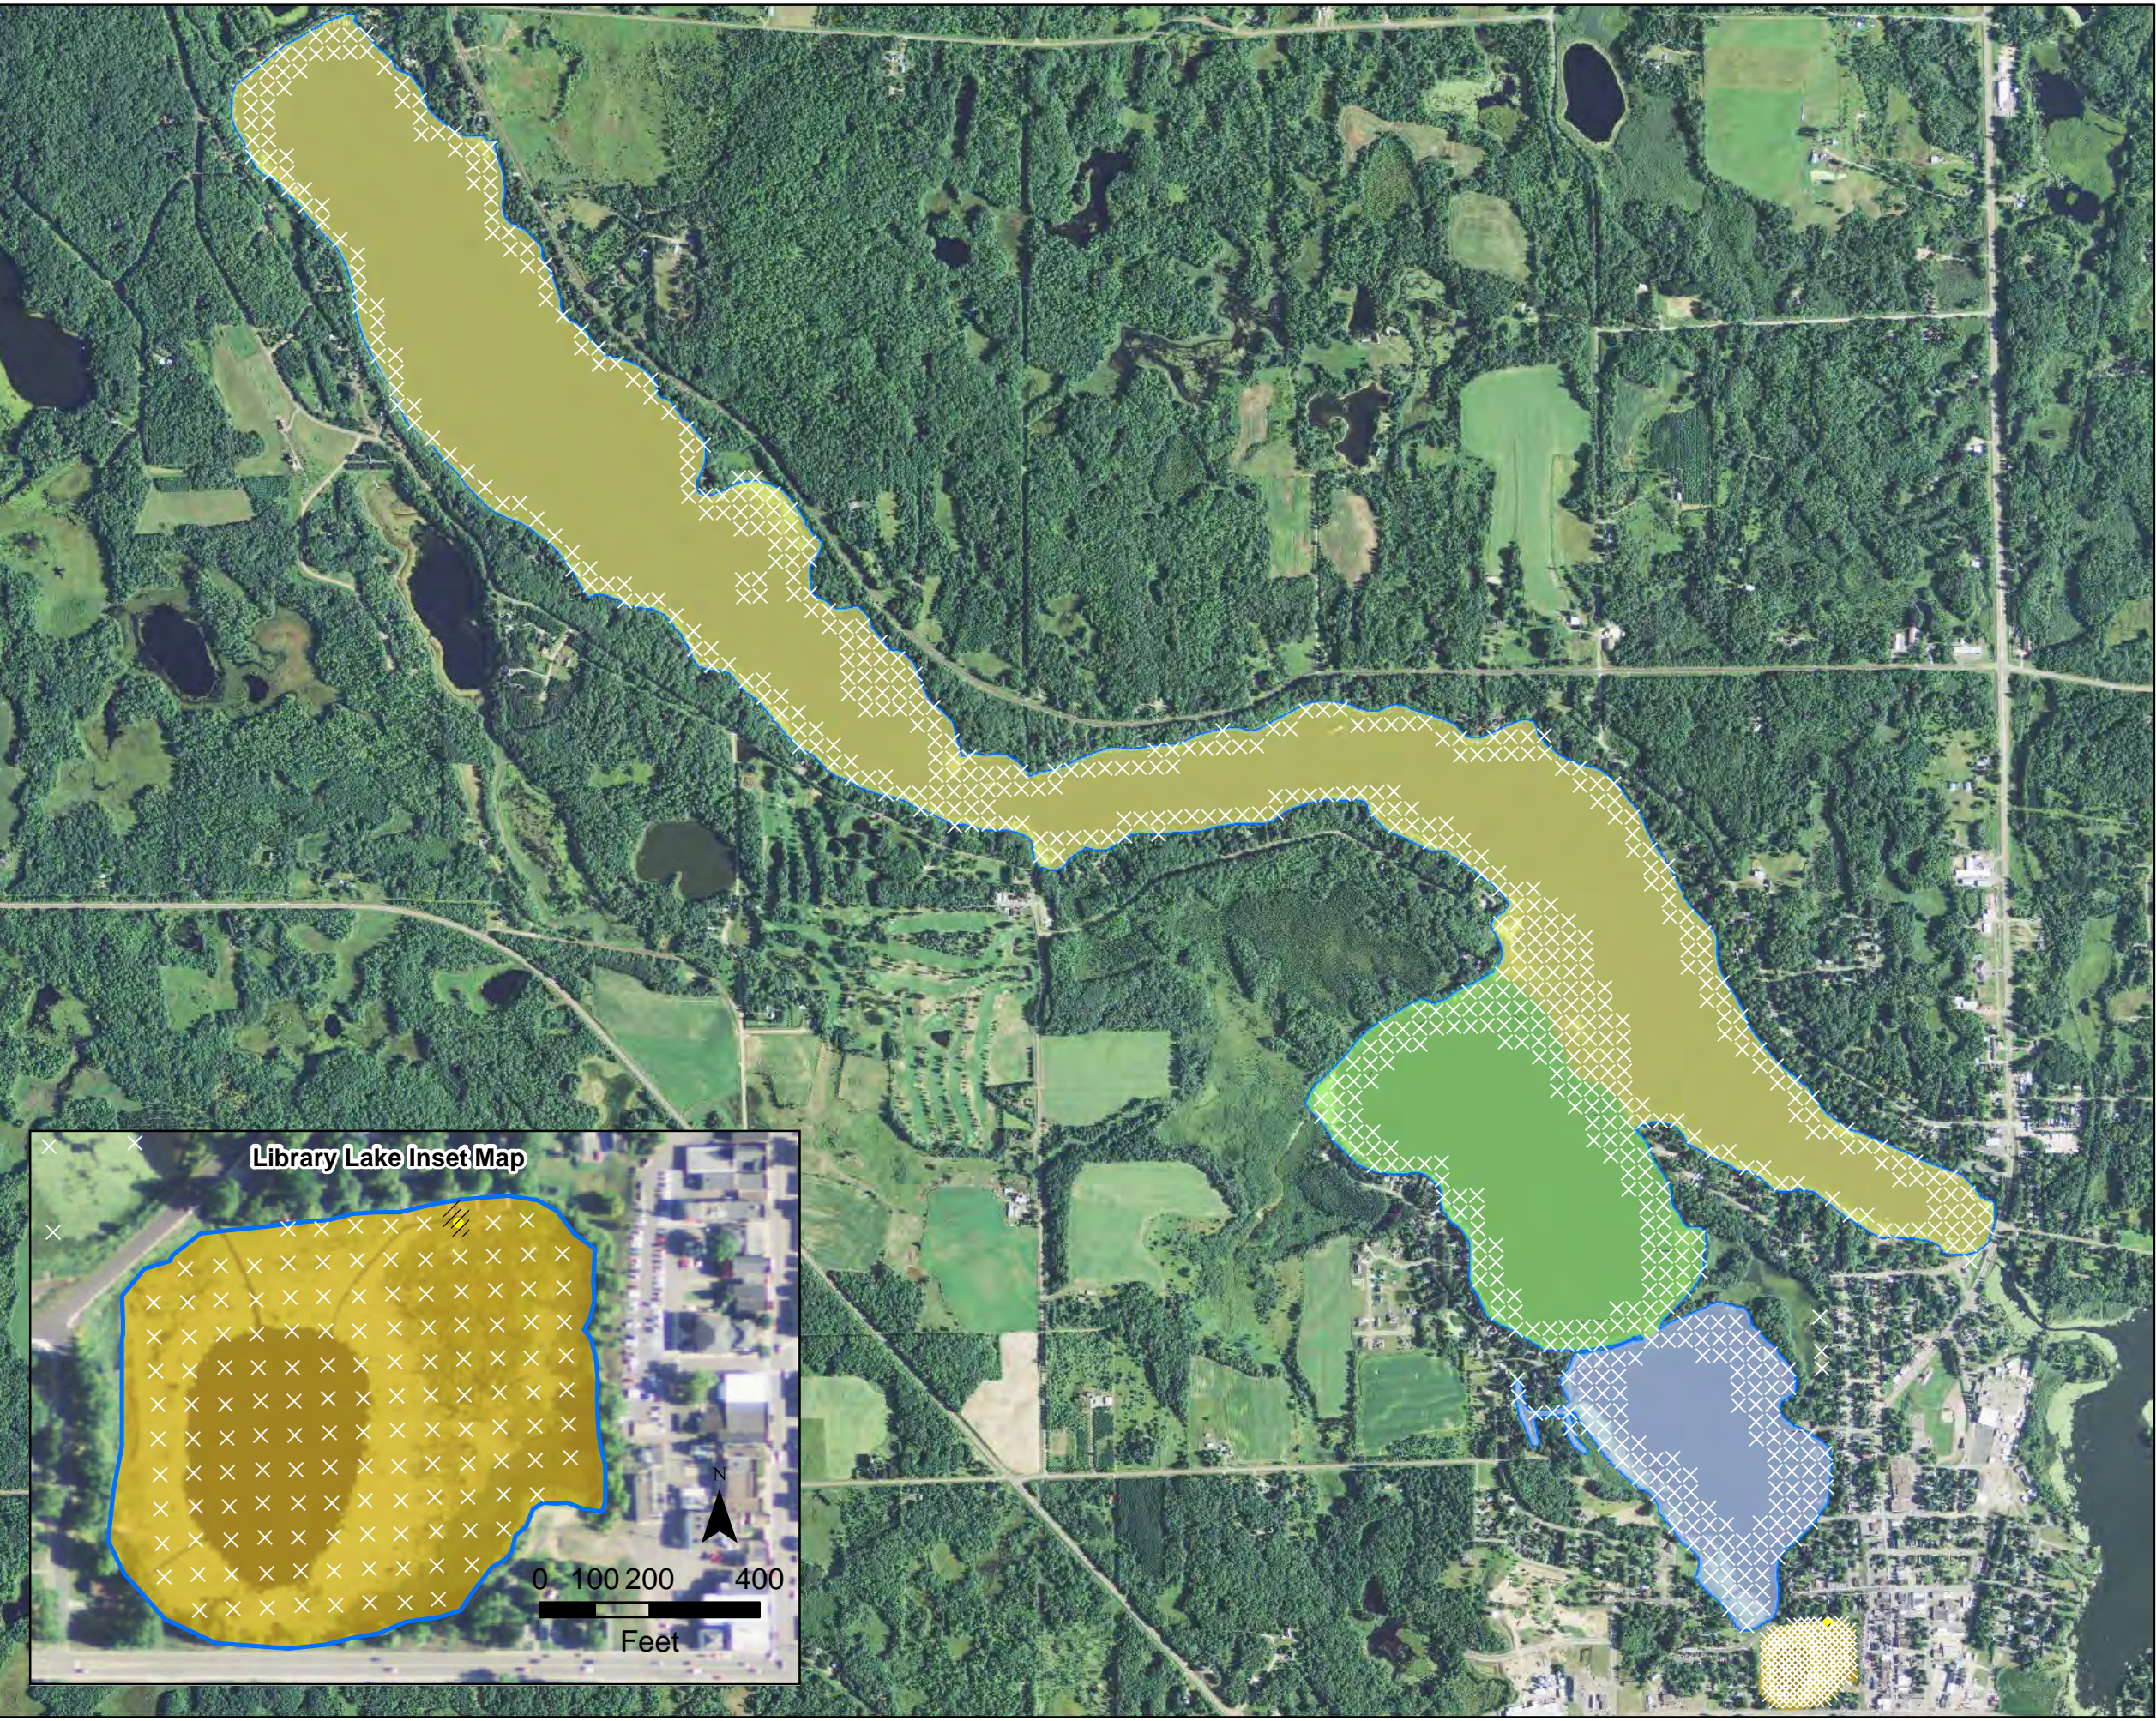

Barr Footer: ArcGIS 10.2.1, 2014-11-03 15:30 File: I:\Projects\490301011\GIS\Maps\2014\Fall Summary Maps\CLP Locations (2013) - West Beaver Dam and Library Lake.mxd User: kac2