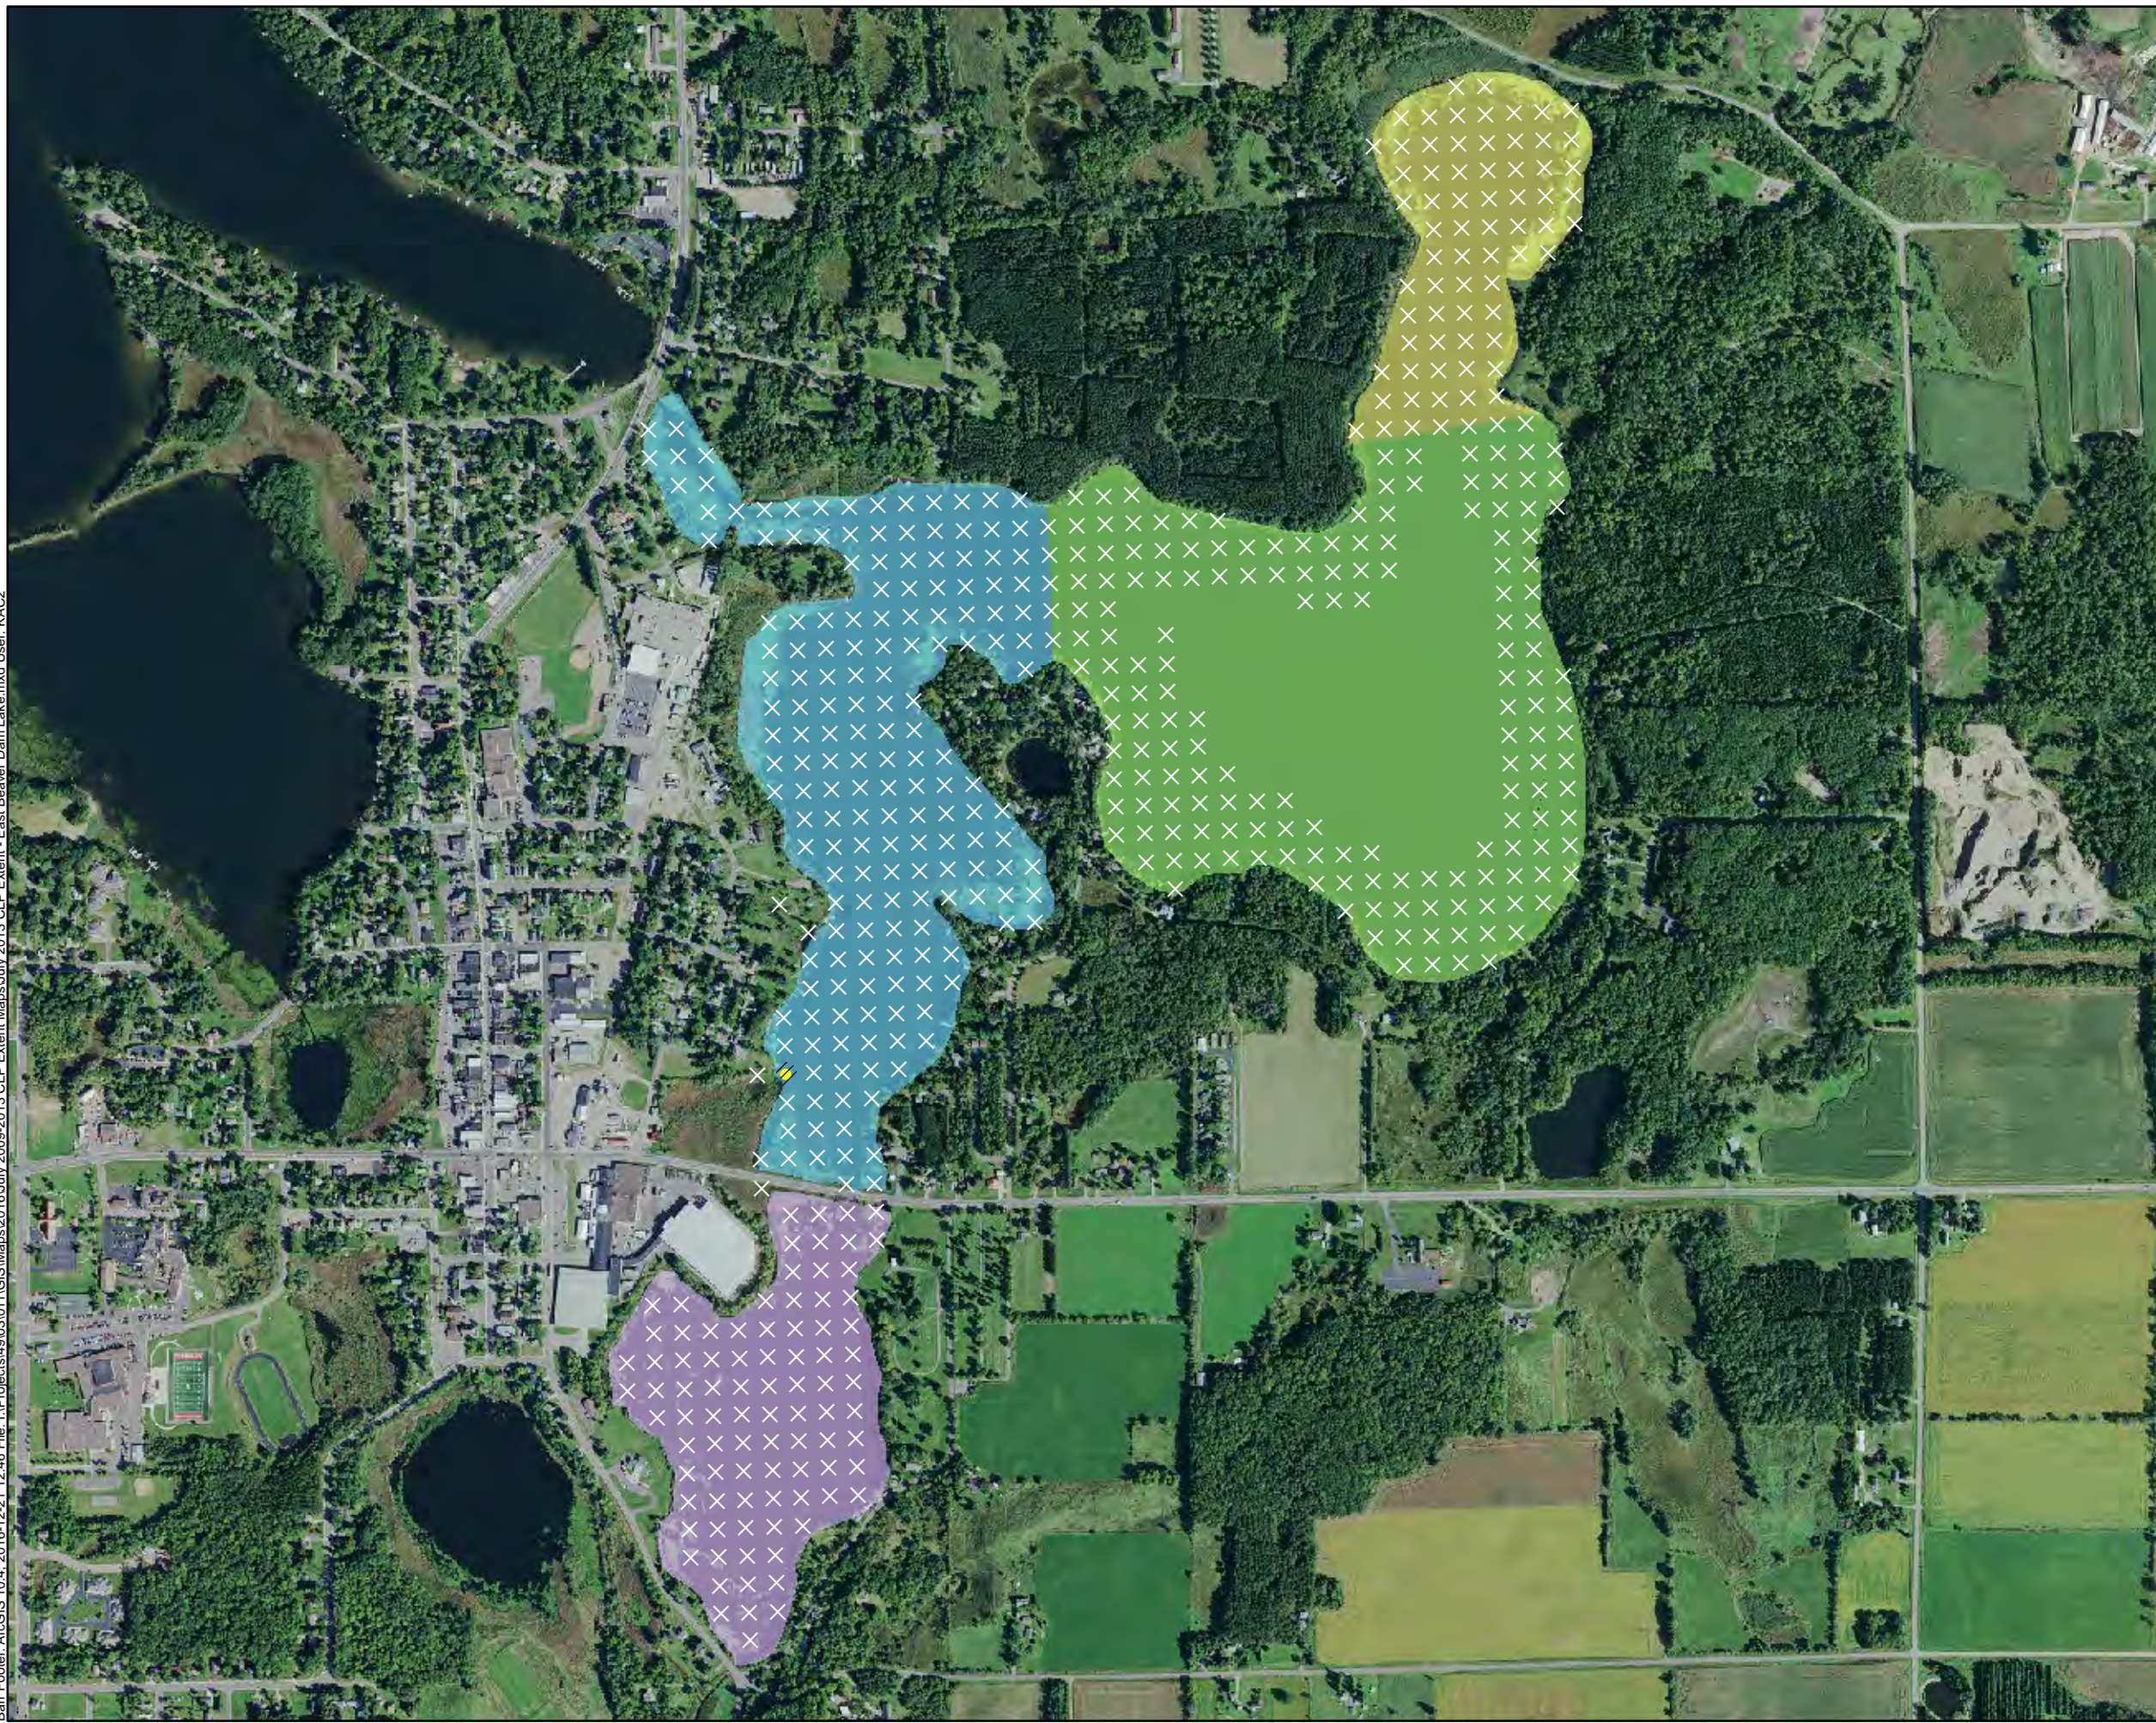

**JULY 2012 CURLY-LEAF PONDWEED
EXTENT**
Beaver Dam and Library Lake
Barron County, WI

- CLP Observed
- × No CLP Present
- /// Approximate Extent of CLP (2012)
- Total Area of CLP: 7.98 Acres**
- East Lake (0 Acres)
- City Bay (1.36 Acres)
- Cemetery Bay (5.16 Acres)
- Norwegian Bay (1.45 Acres)

Figure X
Fall 2012 Curly-Leaf Pondweed
Sample Locations
Beaver Dam and Library Lake
Barron County, WI

- CLP Observed
- × No CLP Present
- ▨ Approximate Extent of CLP (2012)
- Total Area of CLP: 5.02 Acres**
- Library Lake (0.08 Acres)
- Rabbit Island Bay (0.88 Acres)
- West Lake (3.11 Acres)
- Williams Bay (0.96 Acres)

Figure X

Fall 2012 Curly-Leaf Pondweed
Sample Locations
Beaver Dam and Library Lake
Barron County, WI

- CLP Observed
- × No CLP Present
- /// Approximate Extent of CLP (July 2013)
- Total Area of CLP: 0.25 Acres**
- East Lake (0 Acres)
- City Bay (0.25 Acres)
- Cemetery Bay (0 Acres)
- Norwegian Bay (0 Acres)

JULY 2013 CURLY-LEAF PONDWEED
EXTENT
Beaver Dam and Library Lake
Barron County, WI

Barr Footer: ArcGIS 10.4, 2016-12-21 12:47 File: I:\Projects\4903\011\GIS\Maps\2016\July 2009-2013 CLP Extent Maps\July 2013 CLP Extent - West Beaver Dam and Library Lake.mxd User: KAC2