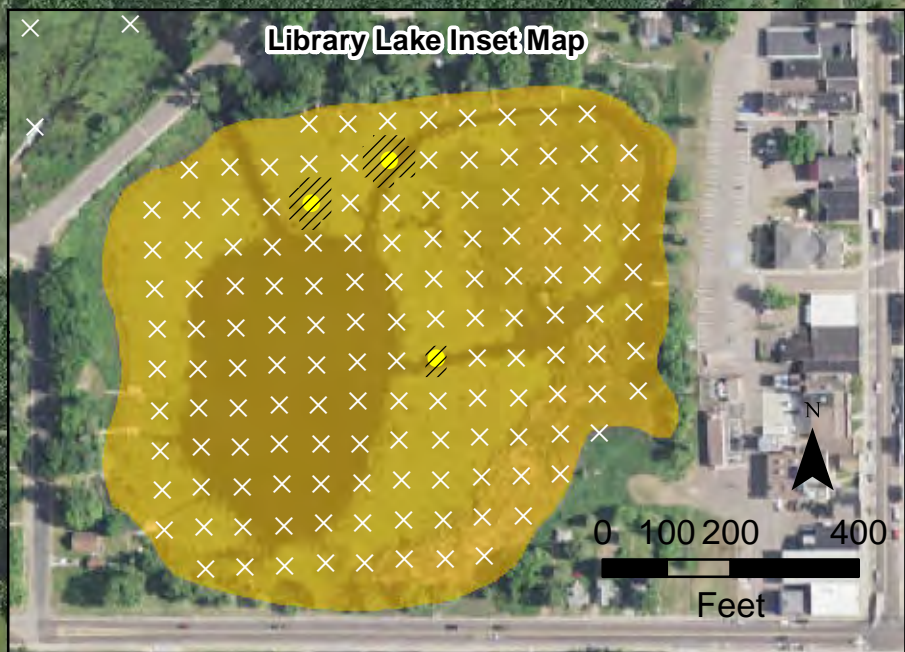

**JULY 2023 CURLY-LEAF
PONDWEED EXTENT**
Beaver Dam and Library Lake
Barron County, WI

Imagery Source: USDA-FSA NAIP Imagery (2020)