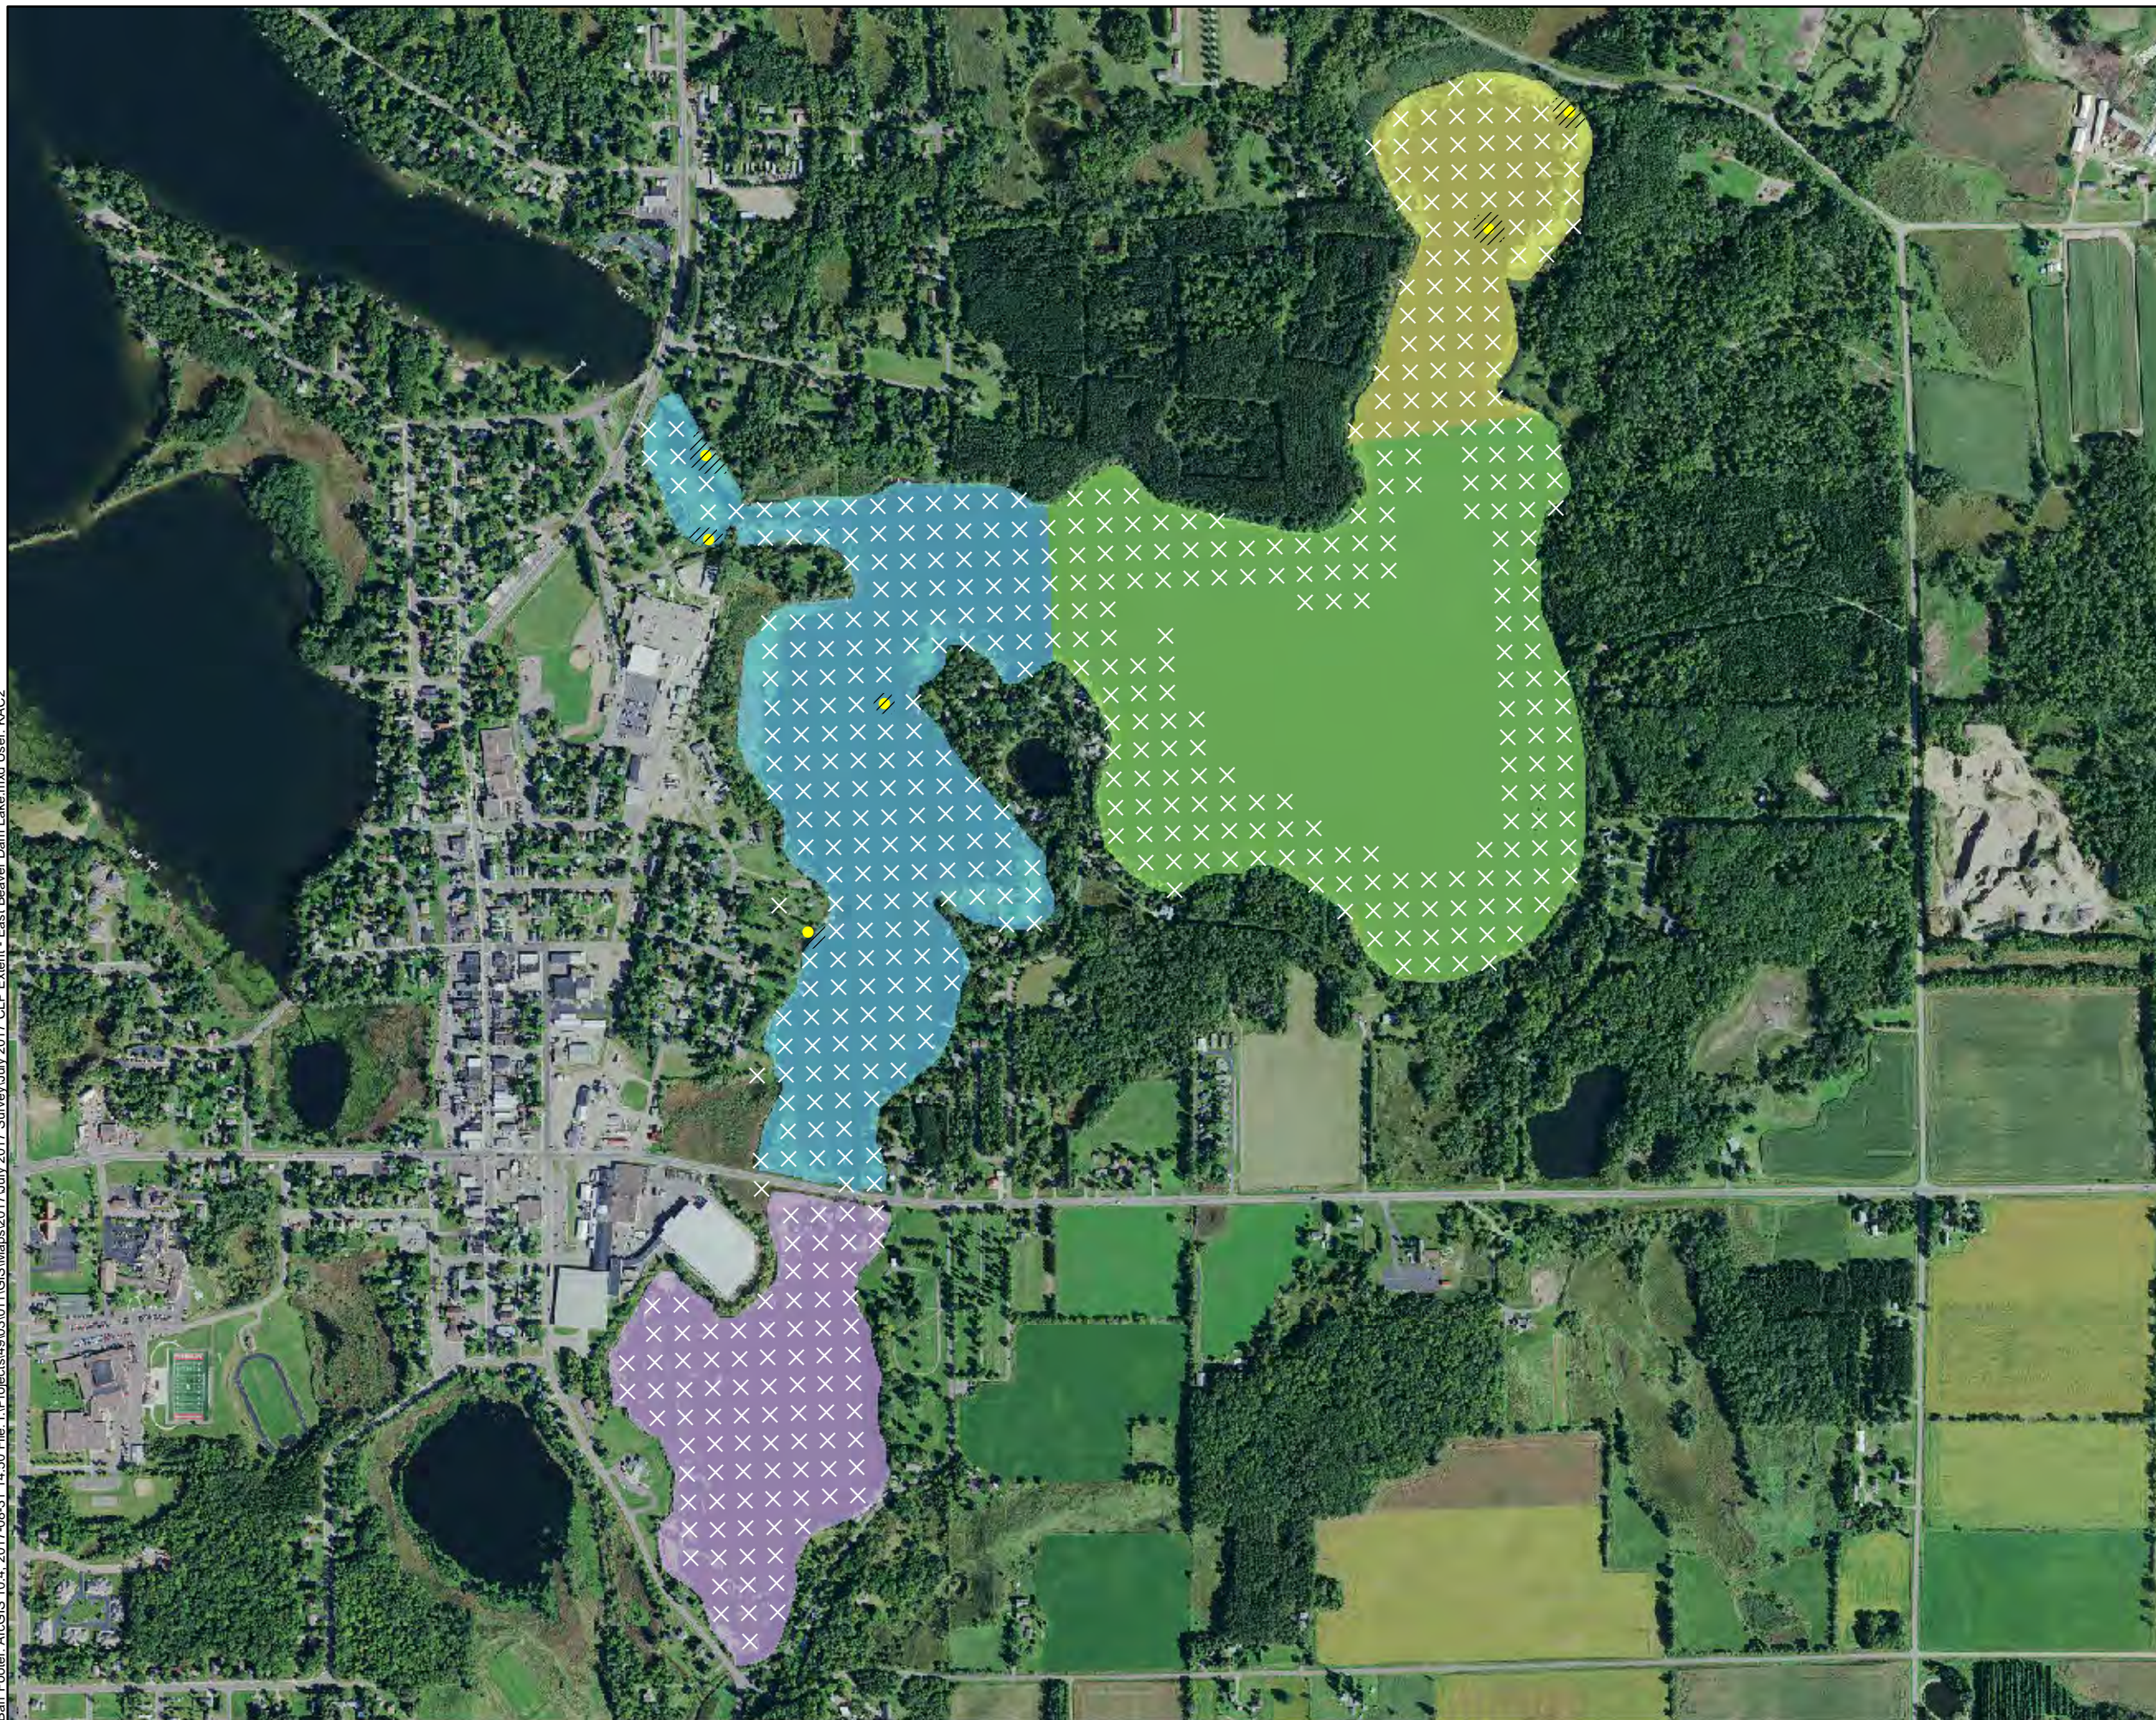

Barr Footer: ArcGIS 10.4, 2017-08-31 14:50 File: I:\Projects\4903\011\GIS\Maps\2017\July 2017 Survey\July 2017 CLP Extent - East Beaver Dam Lake.mxd User: KAC2

- CLP Observed
- × No CLP Present
- /// Approximate Extent of CLP (July 2017)
- **Total Area of CLP: 2.49 Acres**
- East Lake (0 Acres)
- City Bay (1.41 Acres)
- Cemetery Bay (0 Acres)
- Norwegian Bay (1.08 Acres)

JULY 2017 CURLY-LEAF PONDWEED EXTENT
Beaver Dam and Library Lake
Barron County, WI