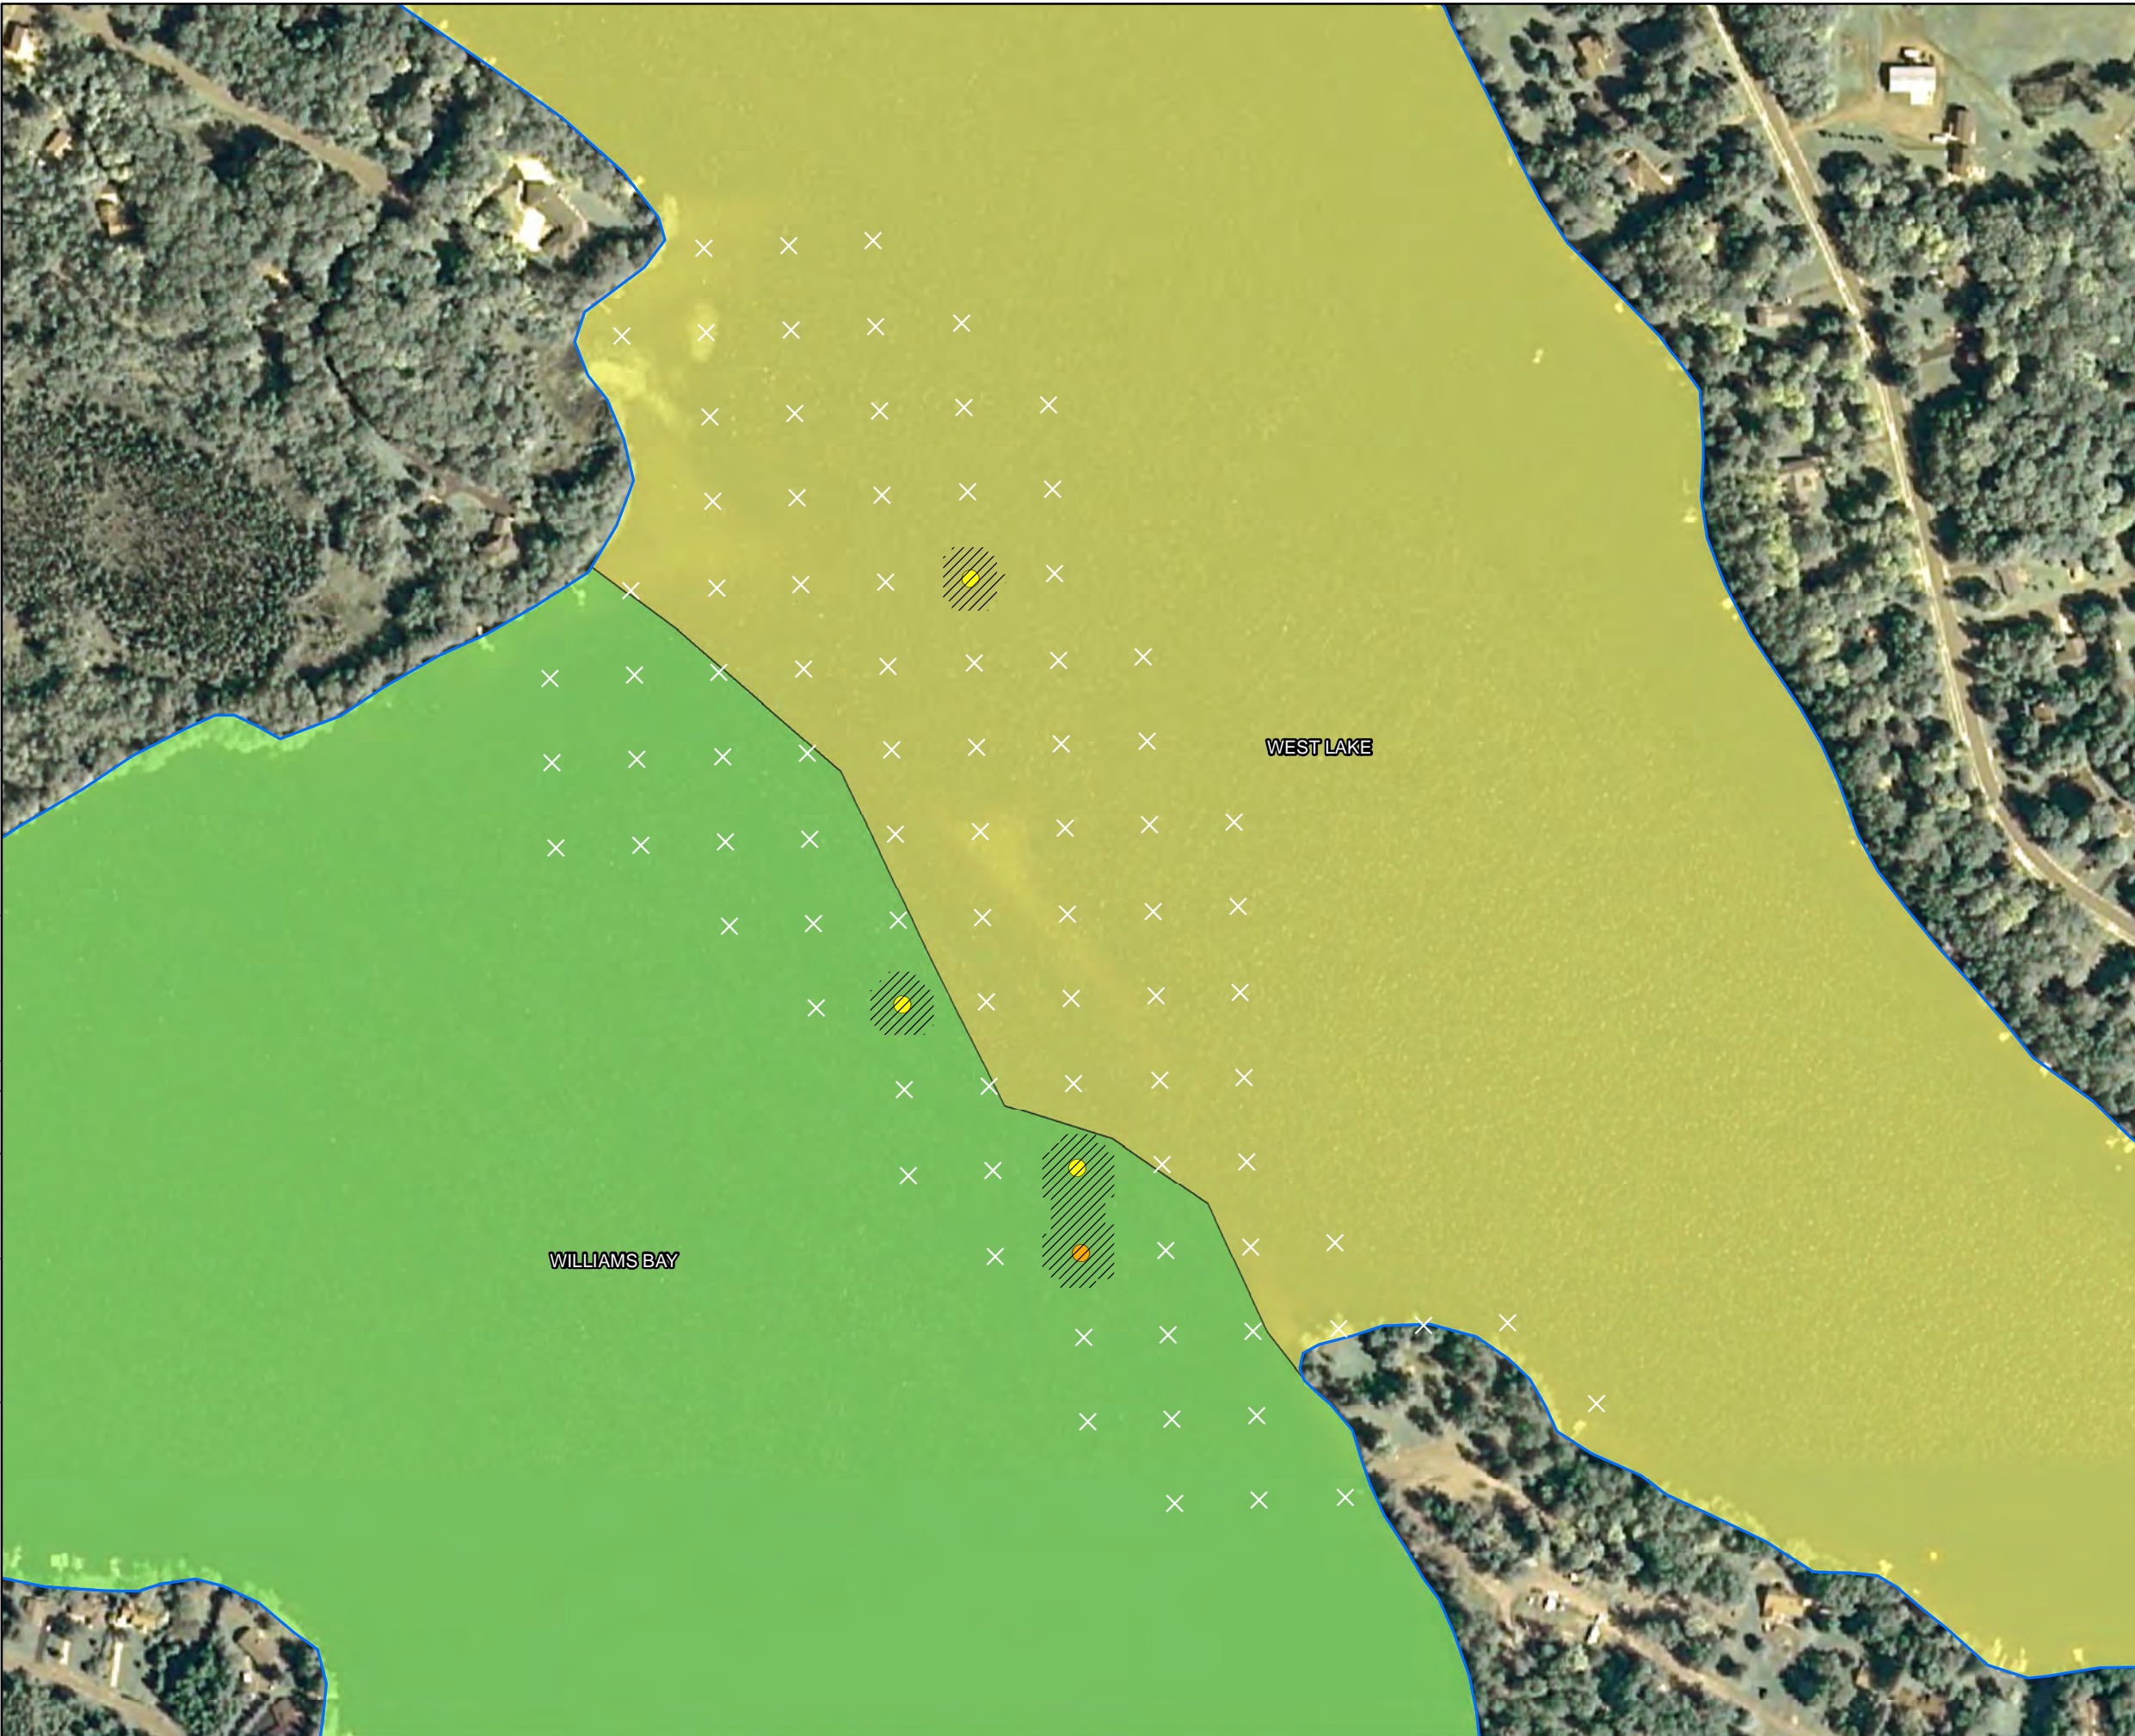

June 2013 Curly-Leaf Pondweed
Locations - Norwegian Bay
East Beaver Dam Lake
Barron County, WI

Barr Footer: ArcGIS 10.1, 2013-08-12 12:44 File: I:\Projects\49\03\011\GIS\Maps\2013\June-July Summary Maps\June 2013 CLP Sample Locations - Williams Bay and West Lake.mxd User: kac2