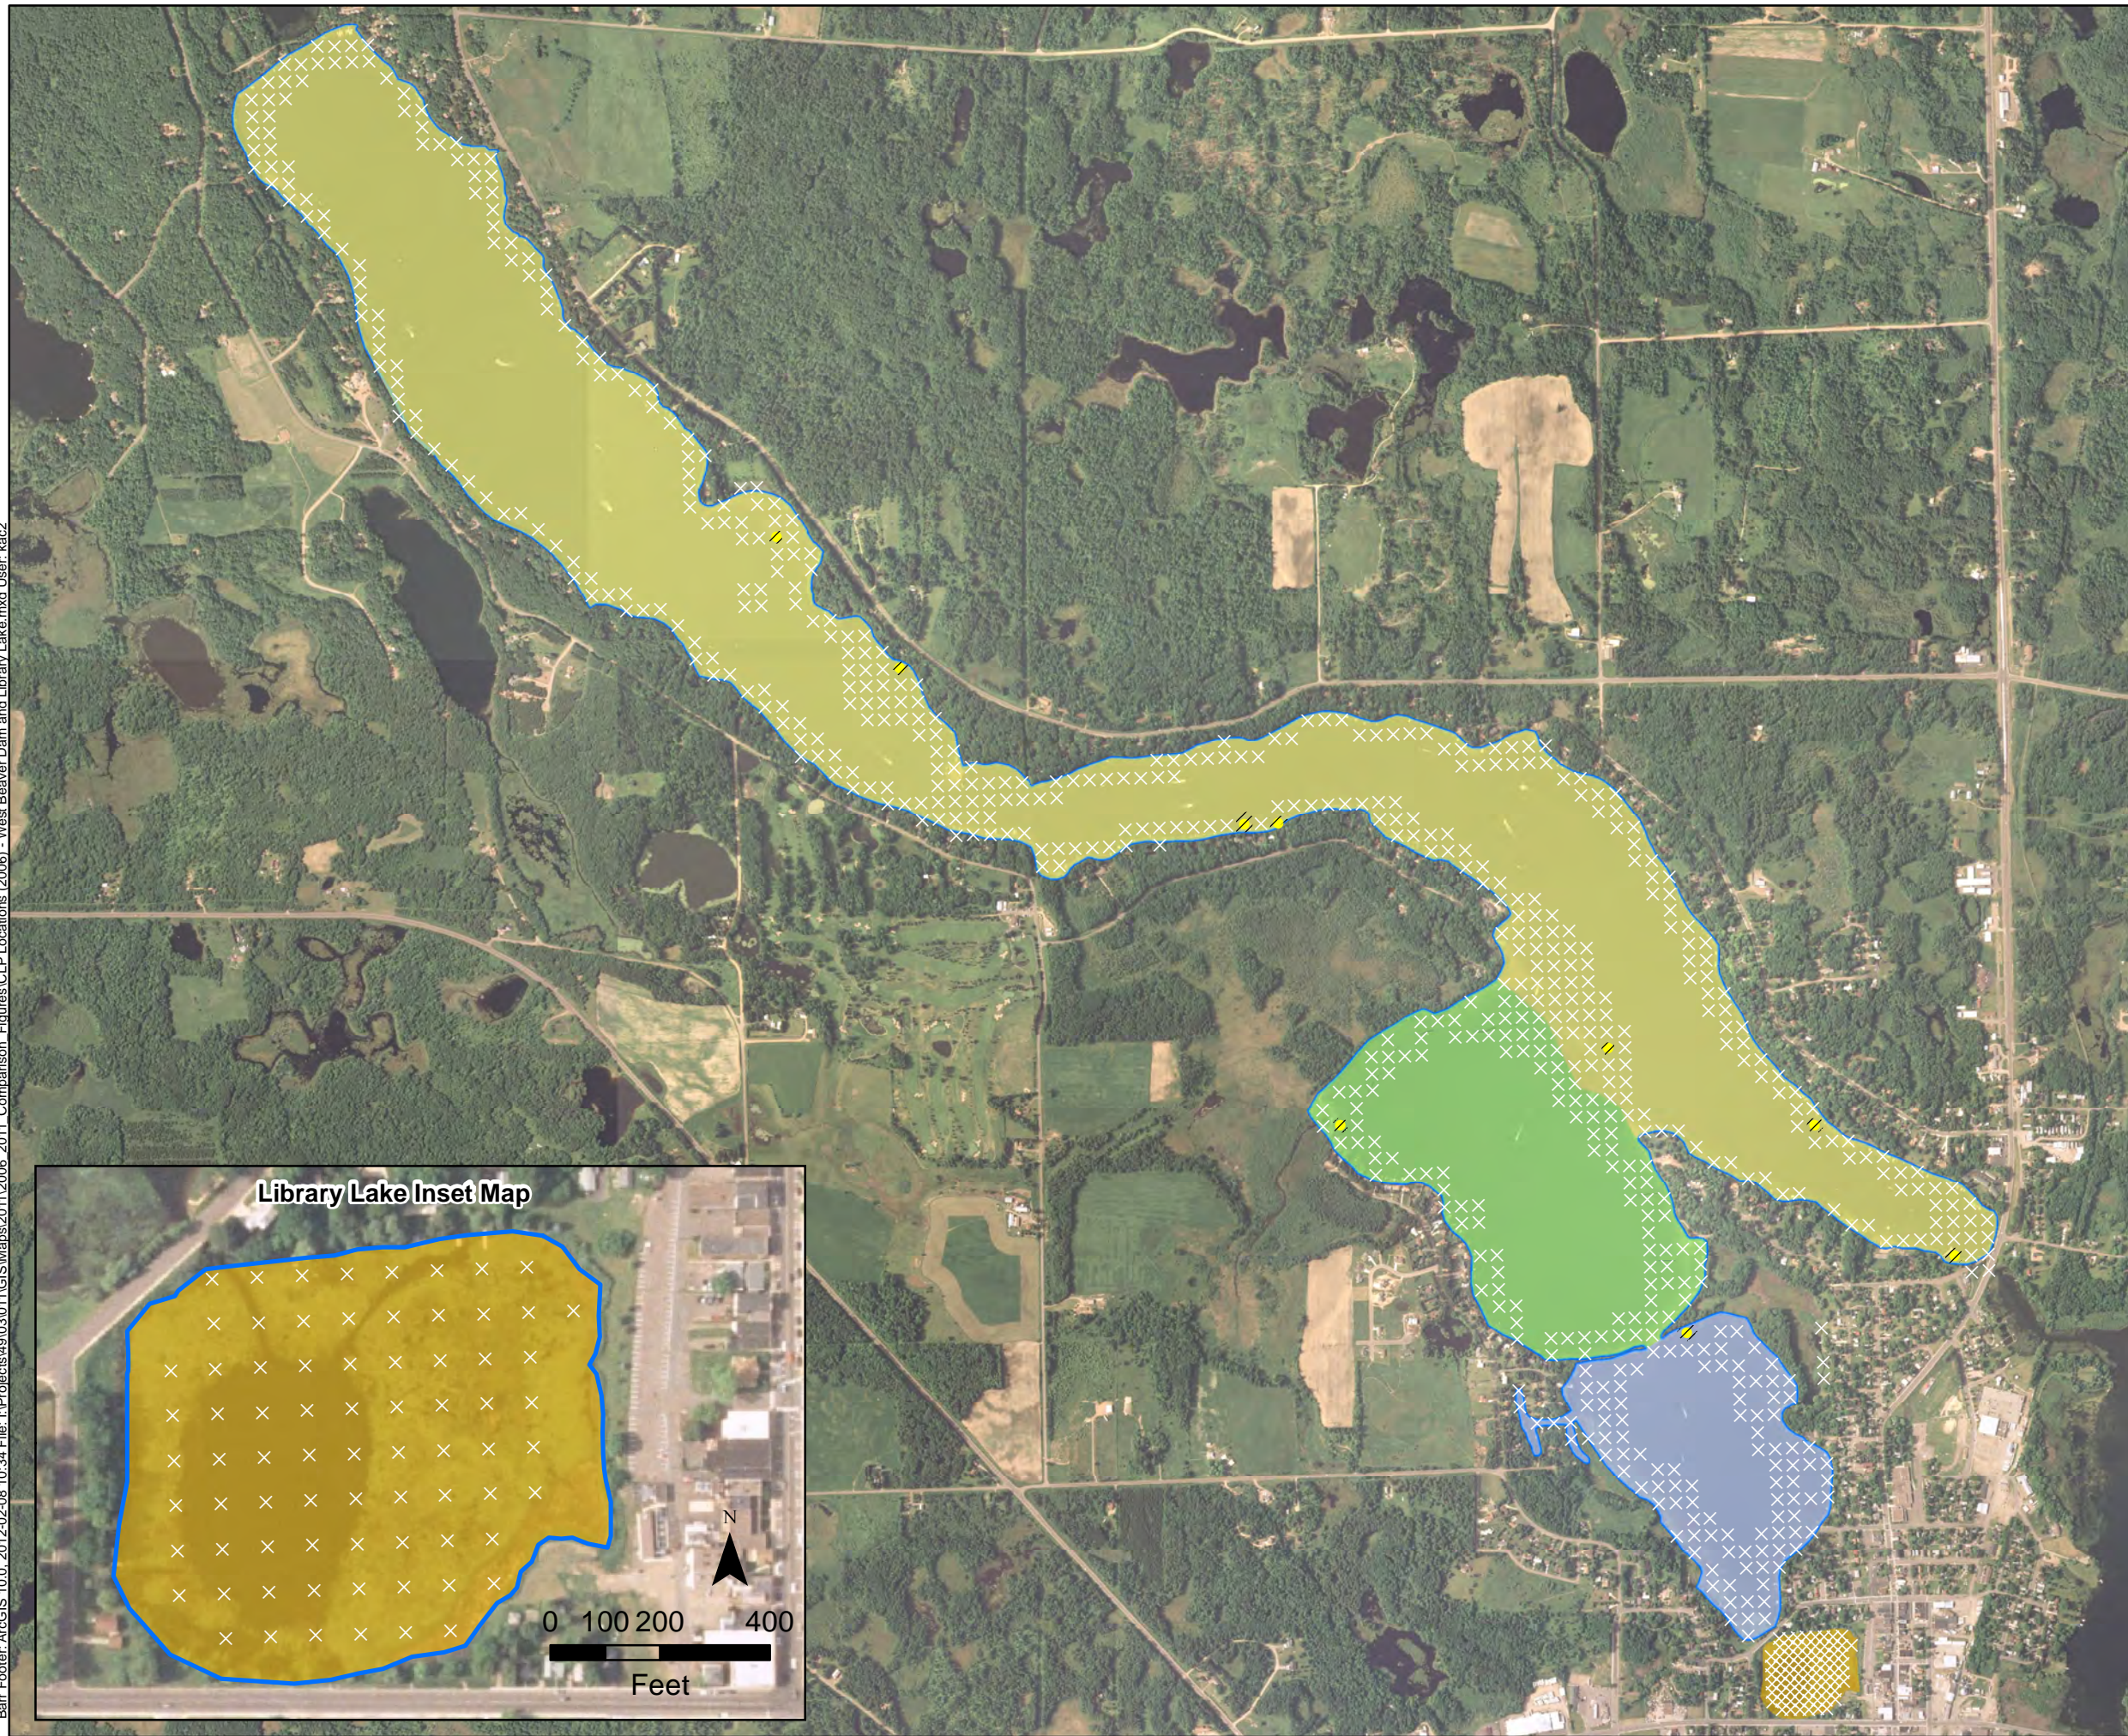

Appendix D

2006-2023 Curly-leaf Pondweed

- CLP Observed
- × No CLP Present
- Total Area of CLP: 9.75 Acres**
- East Lake (6.73 Acres)
- City Bay (0.33 Acres)
- Cemetery Bay (0 Acres)
- Norwegian Bay (2.69 Acres)

Fall 2006 Curly-Leaf Pondweed
Sample Locations
Beaver Dam and Library Lake
Barron County, WI

- CLP Observed
- × No CLP Present
- /// Approximate Extent of CLP (2006)
- Total Area of CLP: 3.32 Acres**
- Library Lake (0 Acres)
- Rabbit Island Bay (0.43 Acres)
- West Lake (2.56 Acres)
- Williams Bay (0.33 Acres)

Fall 2006 Curly-Leaf Pondweed
Sample Locations
Beaver Dam and Library Lake
Barron County, WI

- CLP Observed
- × No CLP Present
- /// Approximate Extent of CLP (2007)
- Total Area of CLP: 1.72 Acres**
- East Lake (0 Acres)
- City Bay (0.81 Acres)
- Cemetery Bay (0 Acres)
- Norwegian Bay (0.91 Acres)

Fall 2007 Curly-Leaf Pondweed
Sample Locations
Beaver Dam and Library Lake
Barron County, WI

- CLP Observed
- × No CLP Present
- /// Approximate Extent of CLP (2007)
- Total Area of CLP: 2.04 Acres**
- Library Lake (0 Acres)
- Rabbit Island Bay (0 Acres)
- West Lake (1.00 Acres)
- Williams Bay (1.04 Acres)