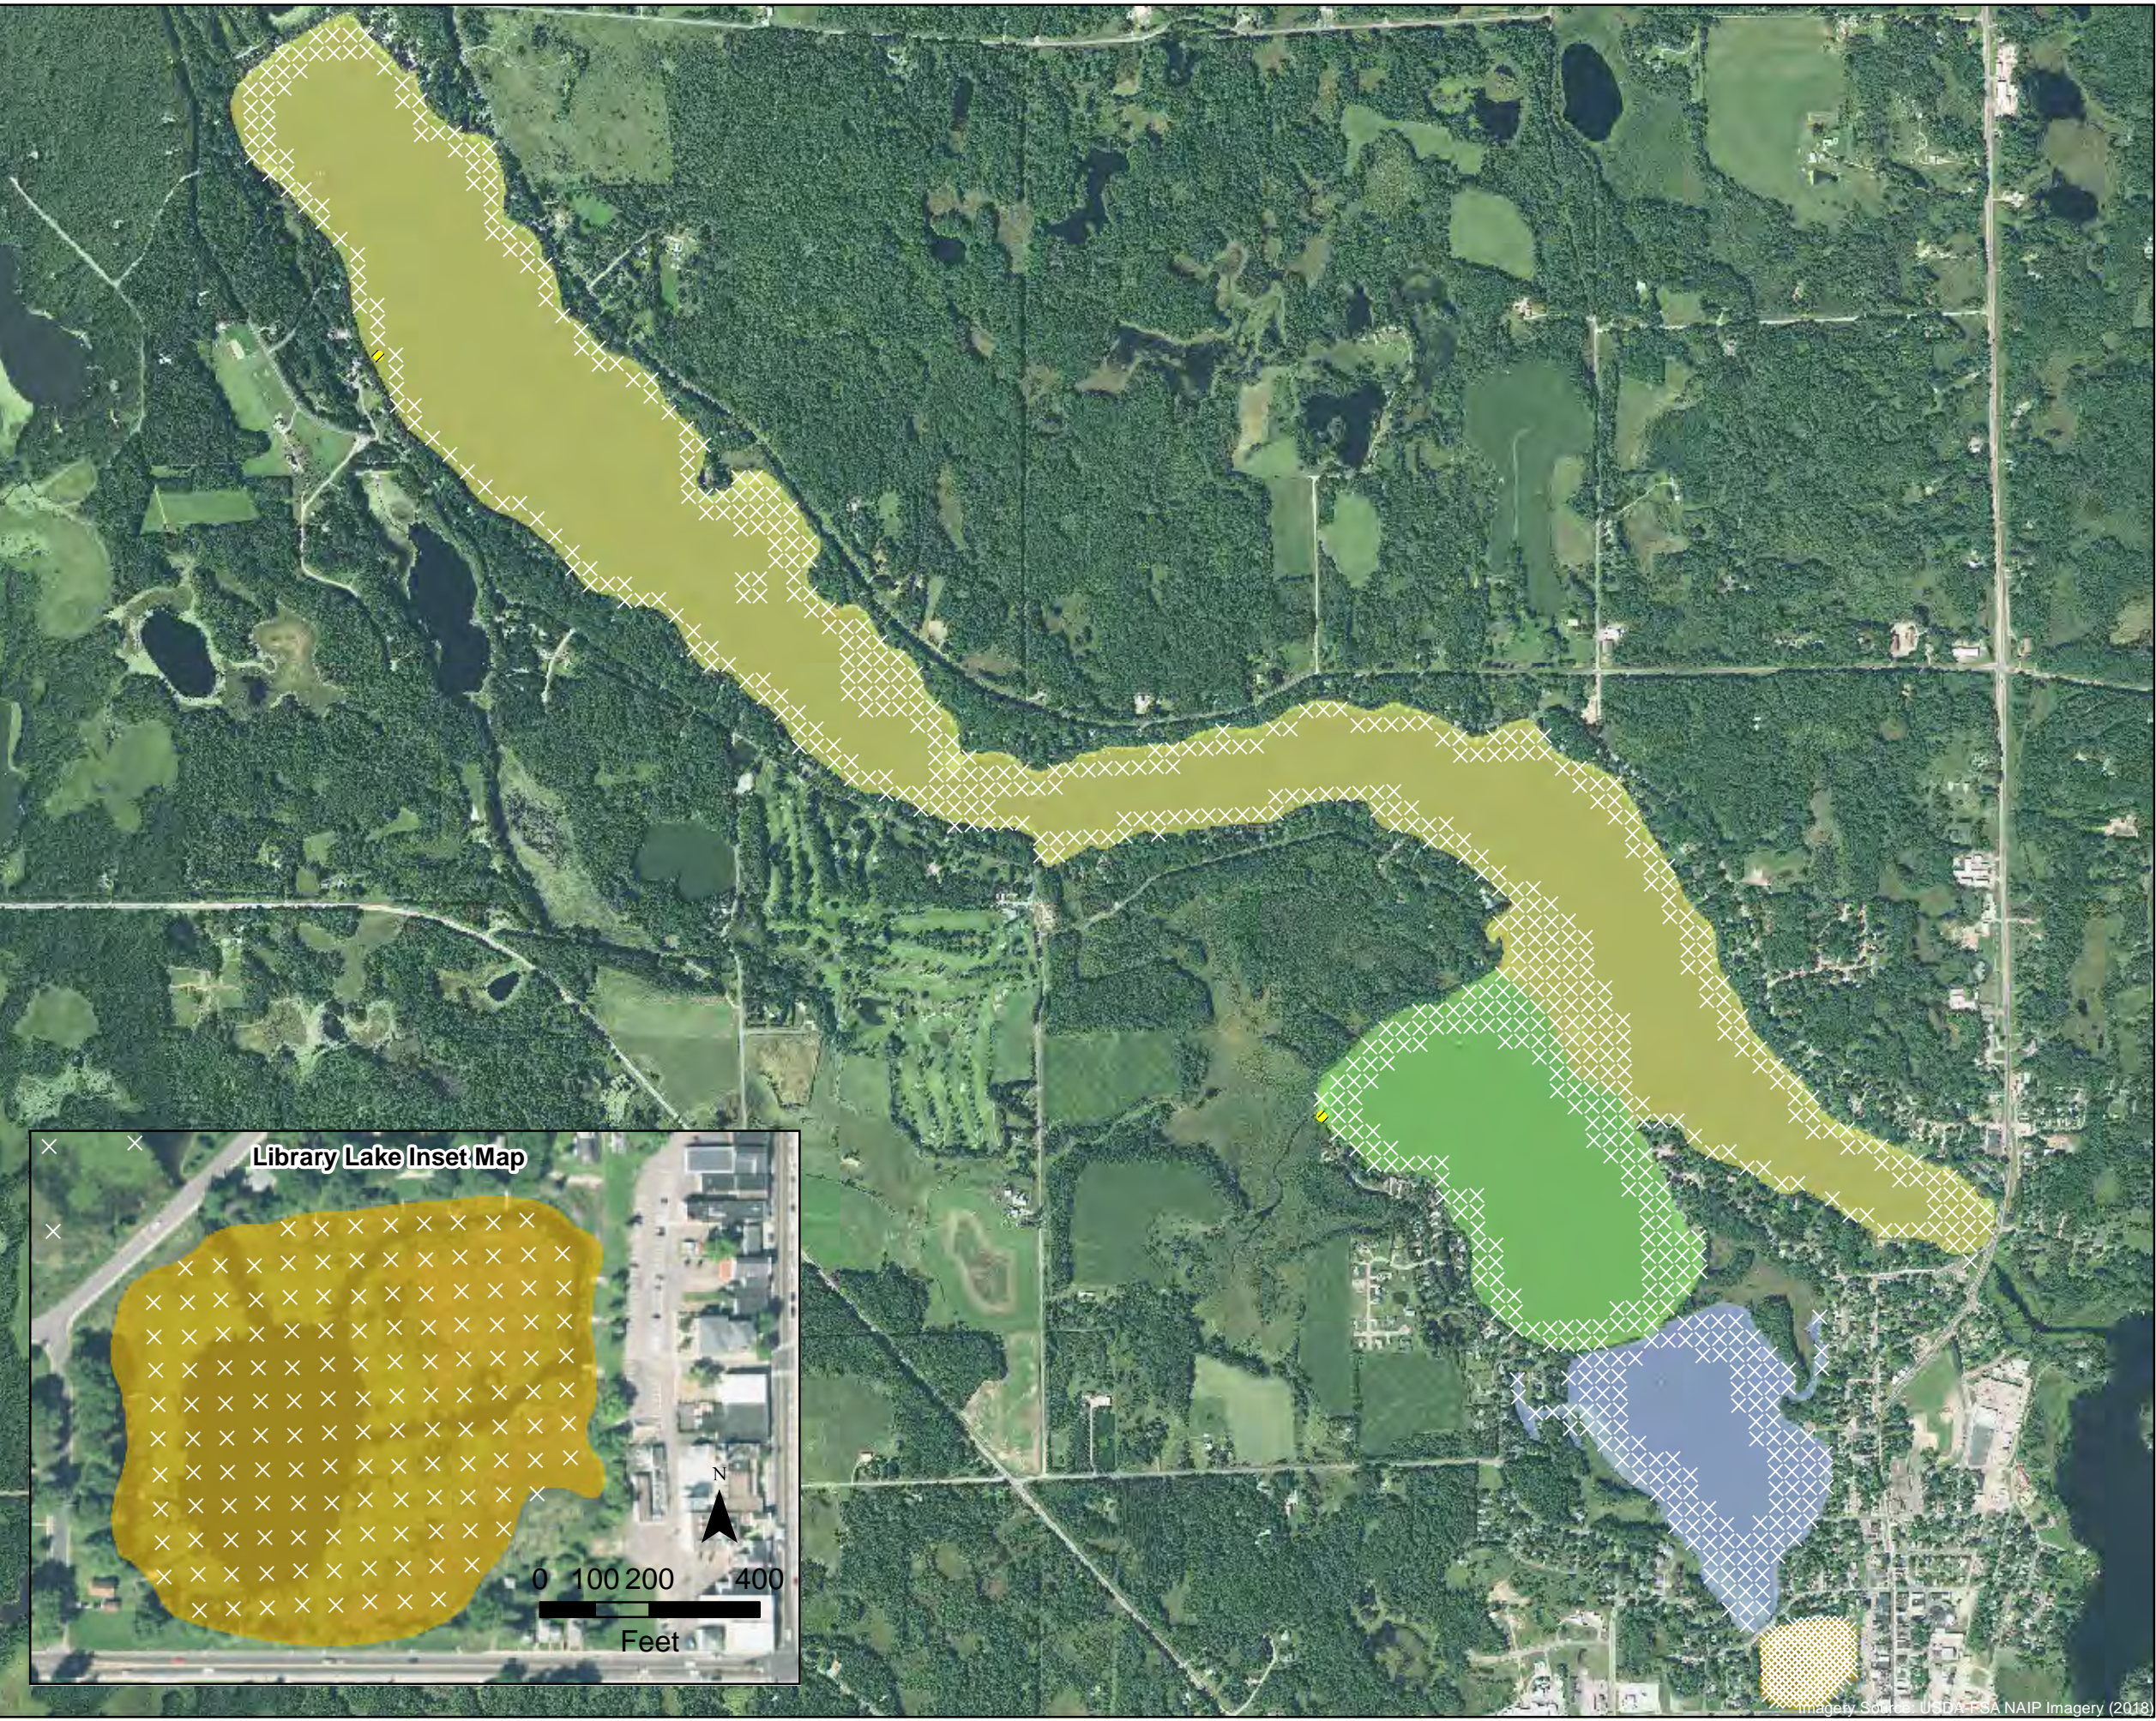

Barr Footer: ArcGIS 10.7.1, 2020-11-02 14:06 File: I:\Projects\490301011\GIS\Maps\2020\Fall 2020 Survey\Fall 2020 CLP Extent - West Beaver Dam and Library Lake.mxd User: kac2

1. CLP Observed
   - × No CLP Present
   - Approximate Extent of CLP (Fall 2020)
2. **Total Area of CLP: 0.42 Acres**
3. Library Lake (0 Acres)
   - Rabbit Island Bay (0 Acres)
   - West Lake (0.25 Acres)
   - Williams Bay (0.17 Acres)