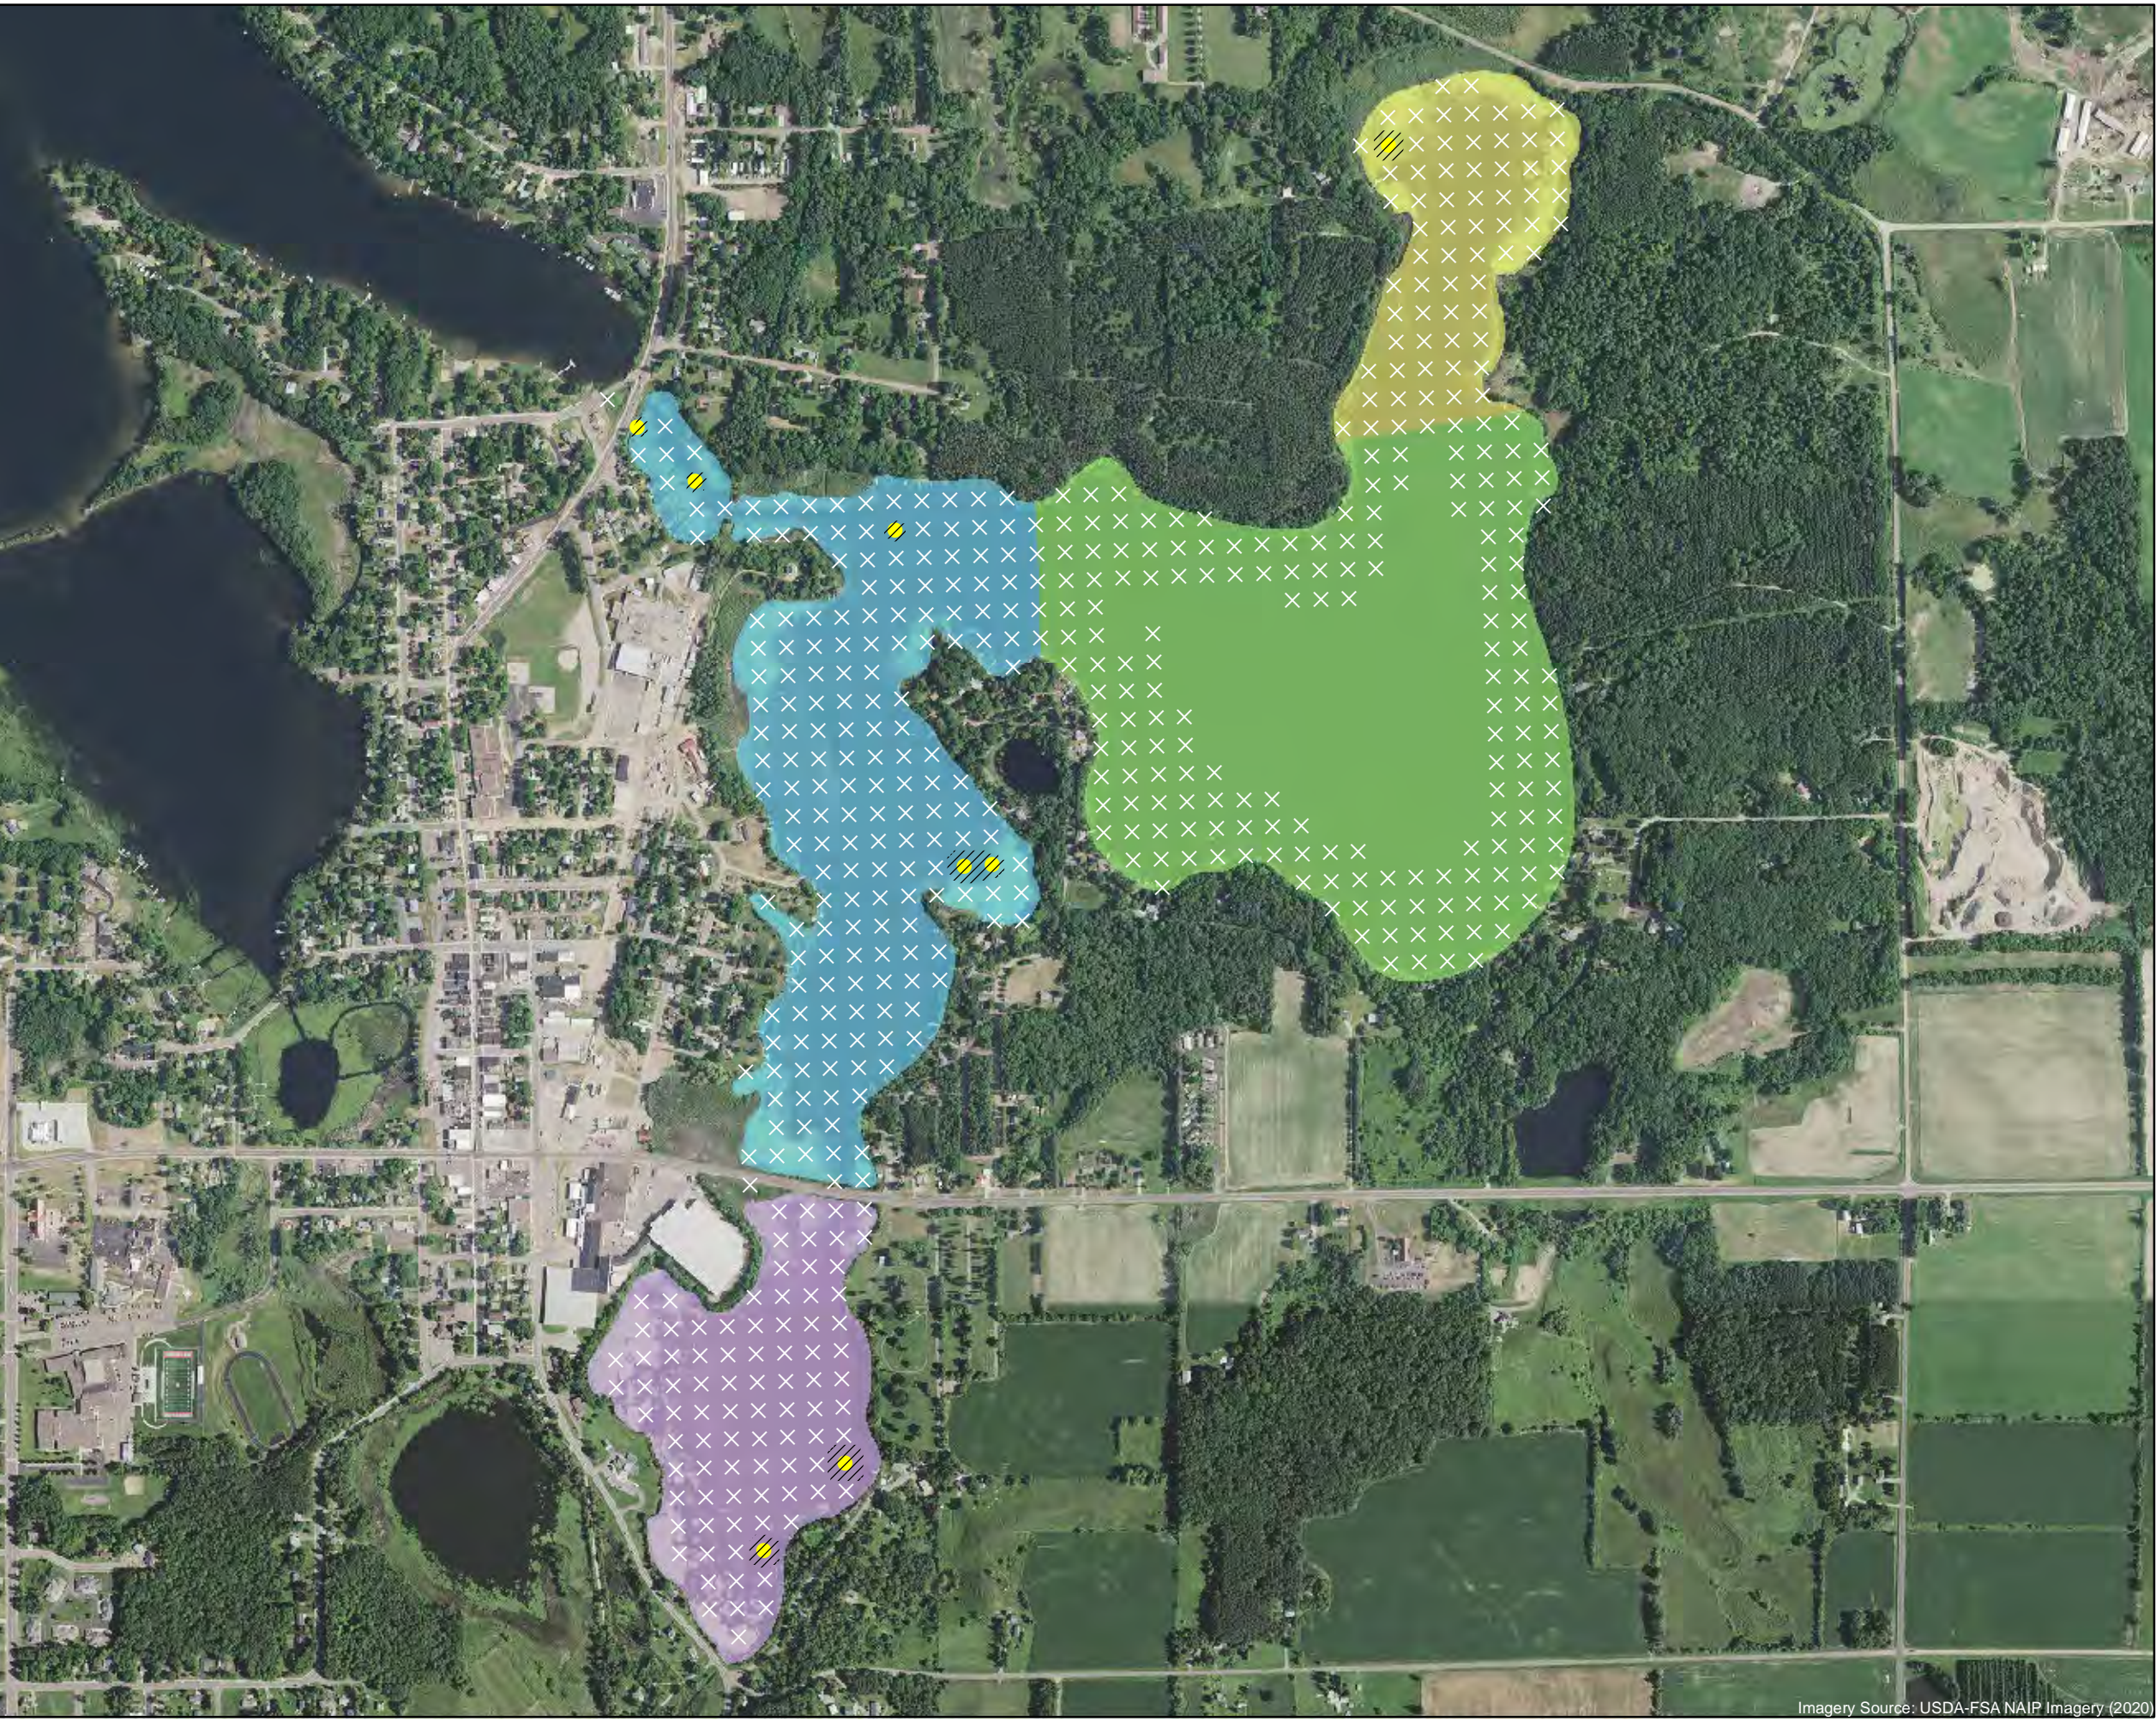

Barr Footer: ArcGIS 10.8.1, 2022-10-26 13:02 File: I:\Projects\903011\GIS\Maps\2022\July 2022 Survey\July 2022 CLP Extent - East Beaver Dam Lake.mxd User: kac2

- CLP Observed
- × No CLP Present
- Approximate Extent of CLP (July 2022)
- **Total Area of CLP: 3.74 Acres**
- East Lake (0 Acres)
- City Bay (1.74 Acres)
- Cemetery Bay (0.57 Acres)
- Norwegian Bay (1.43 Acres)

JULY 2022 CURLY-LEAF
PONDWEED EXTENT
Beaver Dam and Library Lake
Barron County, WI

Imagery Source: USDA-FSA NAIP Imagery (2020)