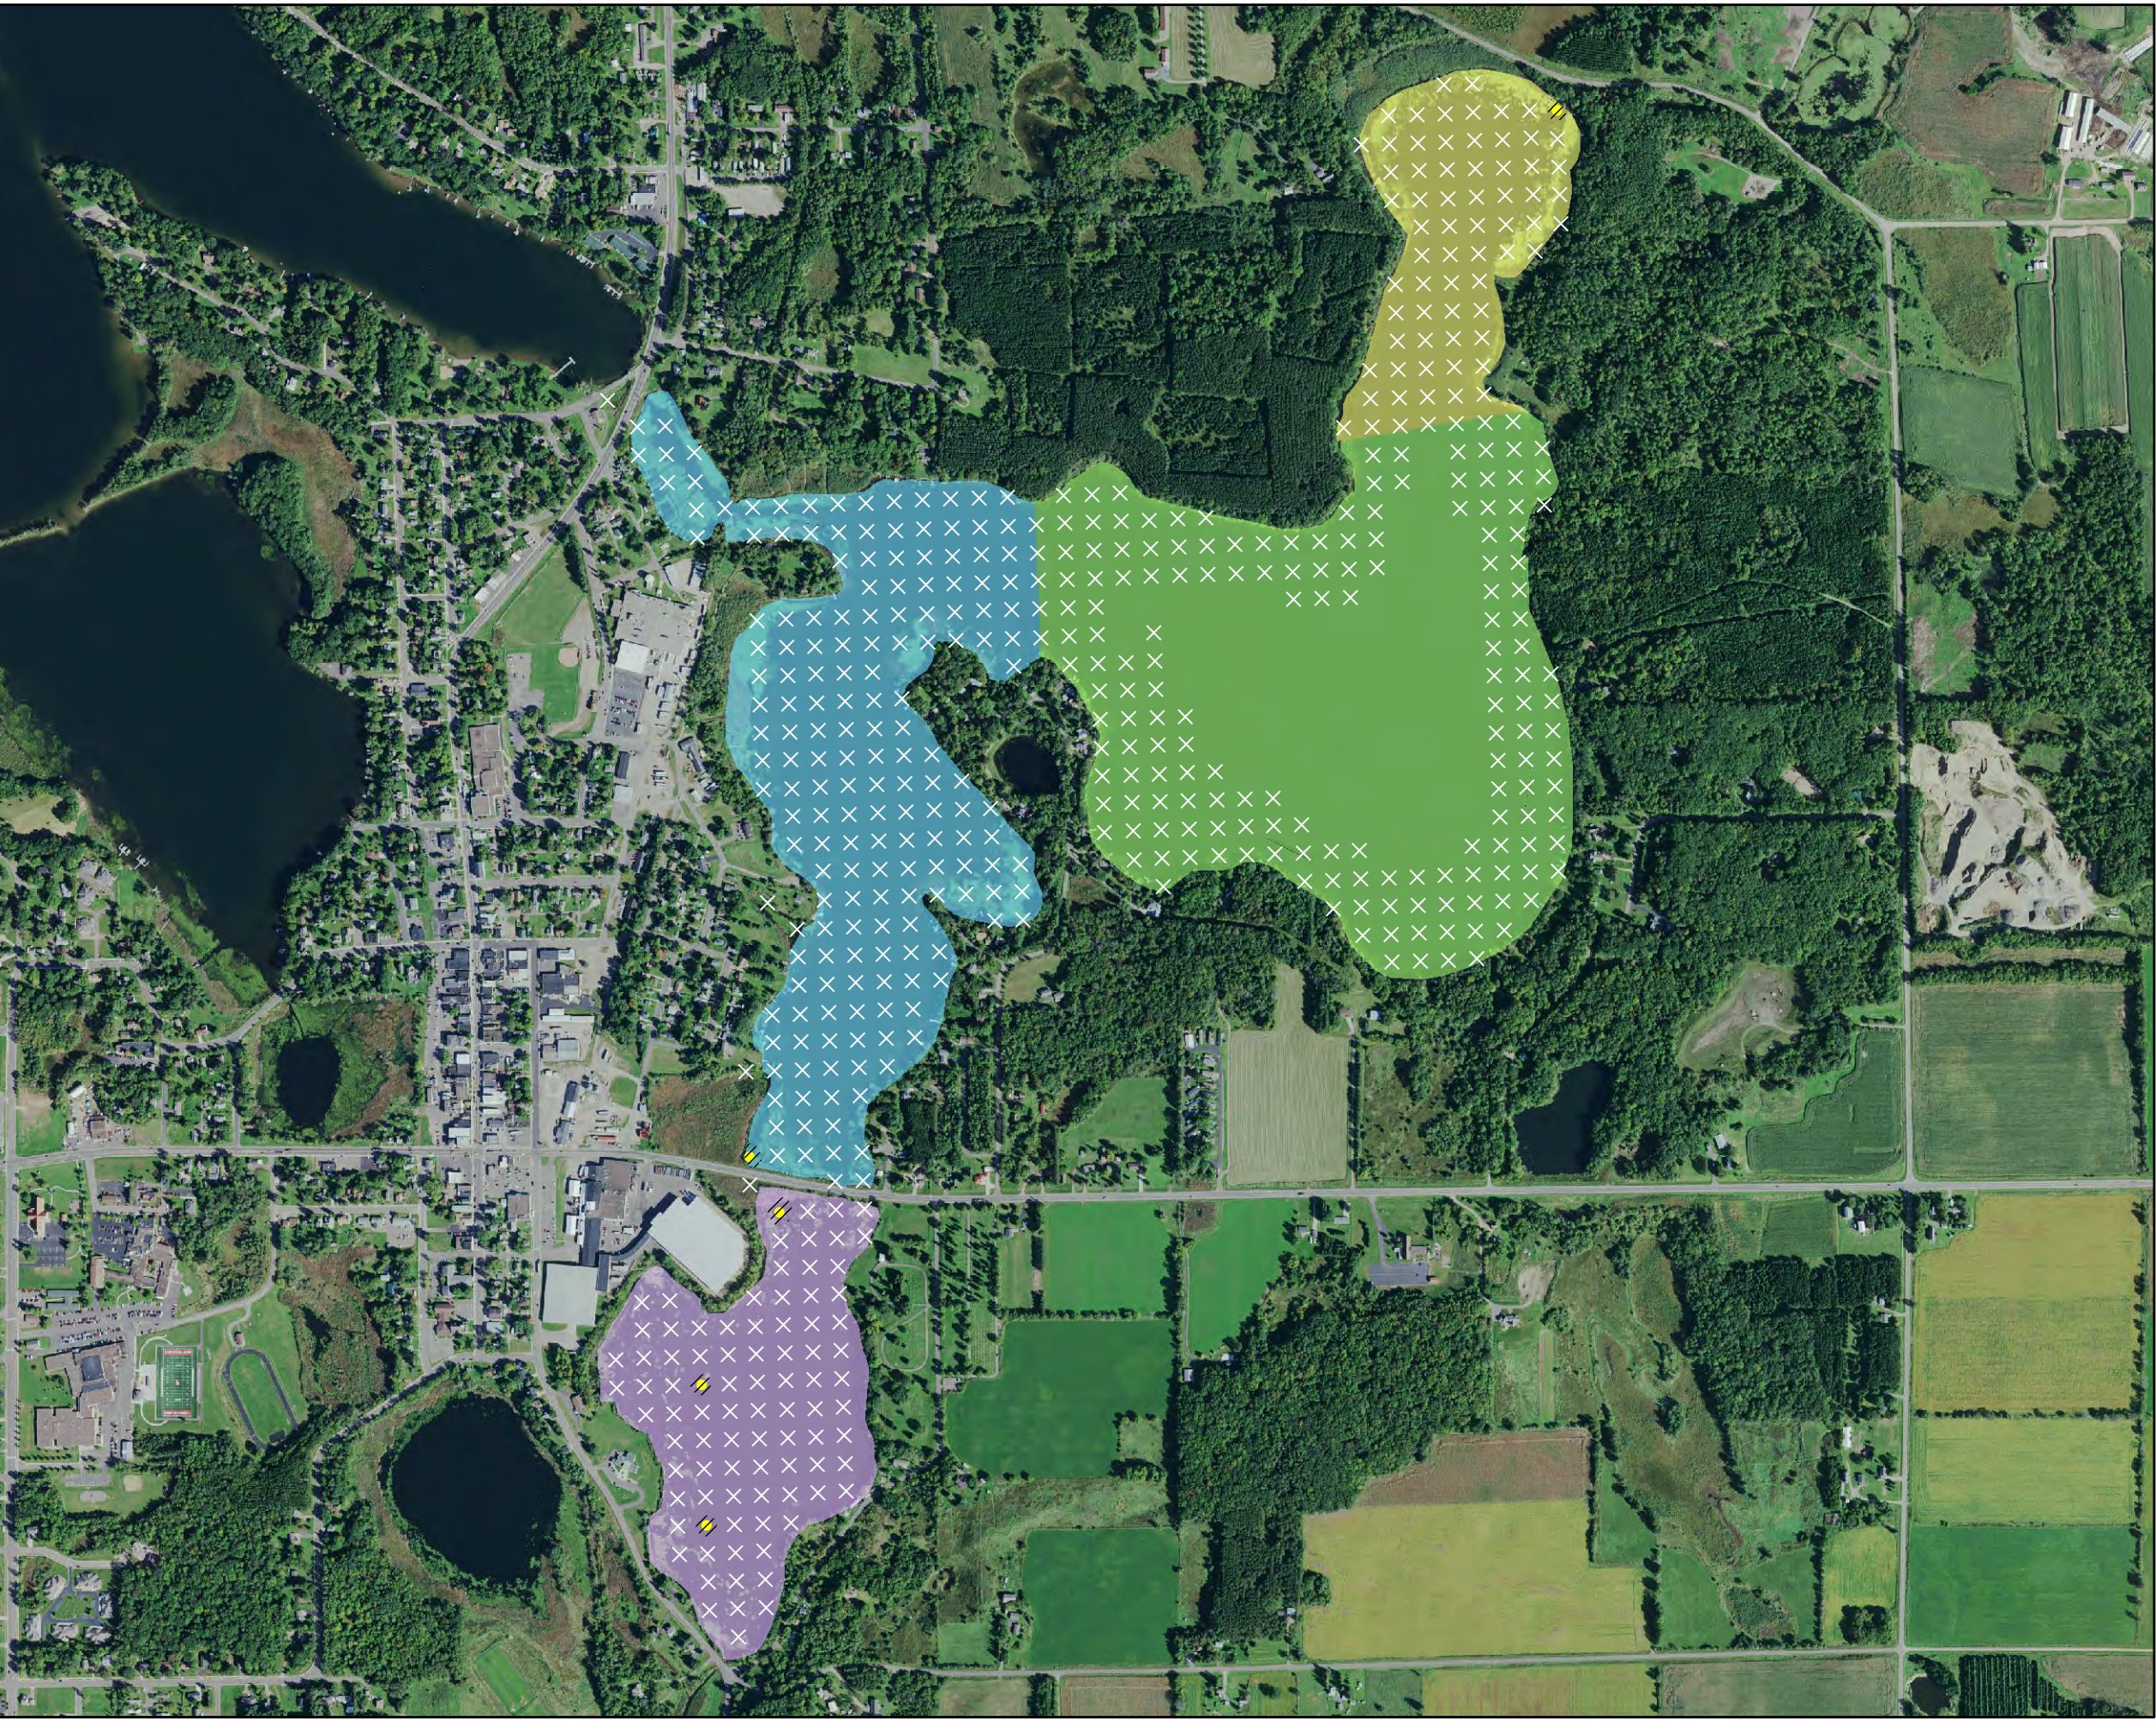

Barr Footer: ArcGIS 10.6, 2018-10-28 21:11 File: I:\Projects\4903011\GIS\Maps\2018\Fall 2017 Survey\Fall 2018 CLP Extent - East Beaver Dam Lake.mxd User: kac2

- CLP Observed
- × No CLP Present
- Approximate Extent of CLP (Fall 2018)
- **Total Area of CLP: 1.27 Acres**
- East Lake (0 Acres)
- City Bay (0.85 Acres)
- Cemetery Bay (0.21 Acres)
- Norwegian Bay (0.21 Acres)

FALL 2018 CURLY-LEAF PONDWEED
EXTENT
Beaver Dam and Library Lake
Barron County, WI