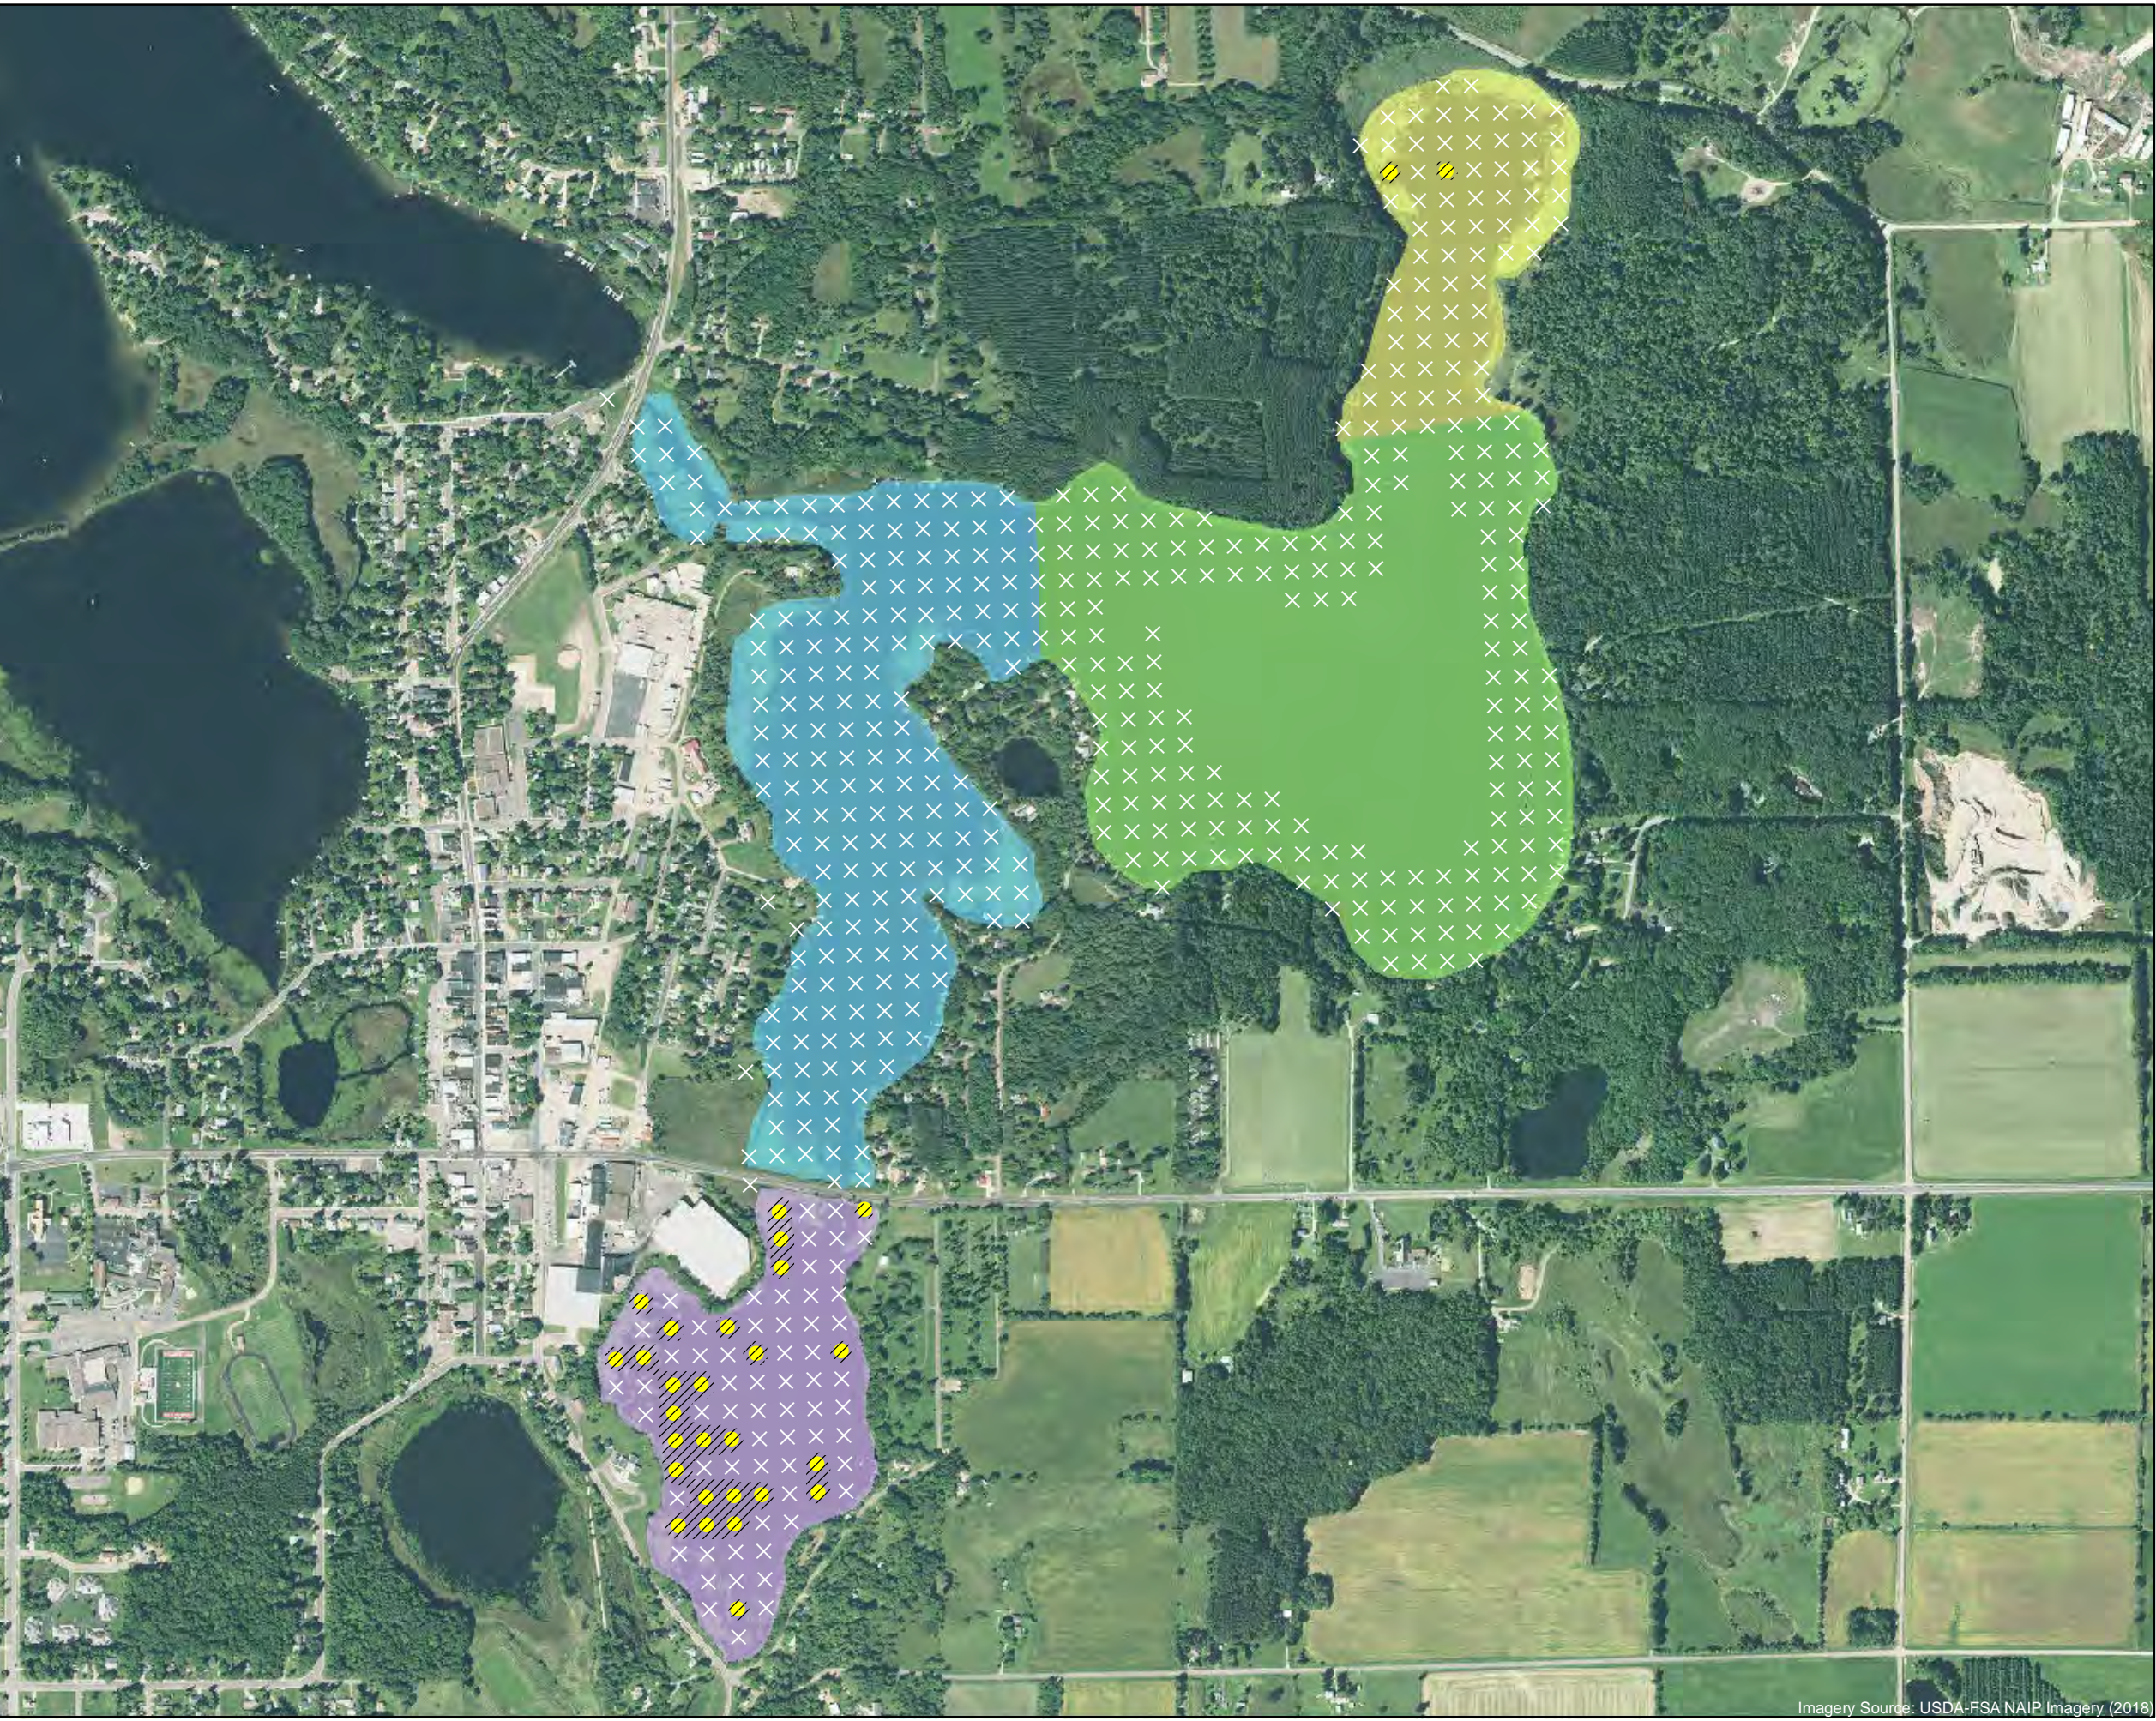

Barr Footer: ArcGIS 10.7.1, 2019-10-30 13:36 File: I:\Projects\90303011\GIS\Maps\2019\July 2019 Survey\July 2019 CLP Extent - East Beaver Dam Lake.mxd User: kac2

- CLP Observed
- × No CLP Present
- ▨ Approximate Extent of CLP (July 2019)
- **Total Area of CLP: 12.34 Acres**
- East Lake (0 Acres)
- City Bay (0 Acres)
- Cemetery Bay (11.84 Acres)
- Norwegian Bay (0.50 Acres)

JULY 2019 CURLY-LEAF PONDWEED EXTENT
Beaver Dam and Library Lake
Barron County, WI

Imagery Source: USDA-FSA NAIP Imagery (2018)