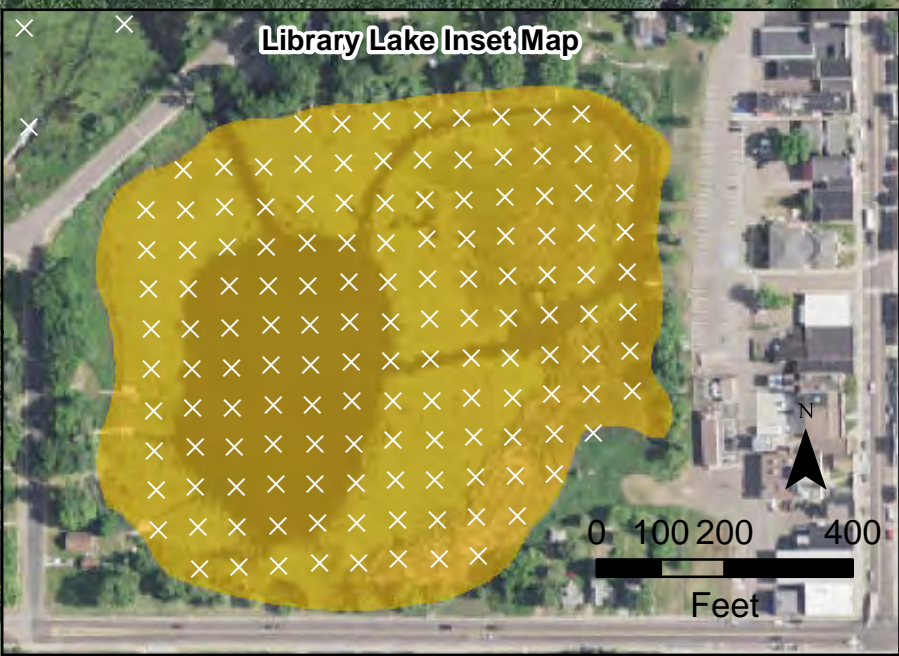

FALL 2023 CURLY-LEAF
PONDWEED EXTENT
Beaver Dam and Library Lake
Barron County, WI

Imagery Source: USDA-FSA NAIP Imagery (2020)