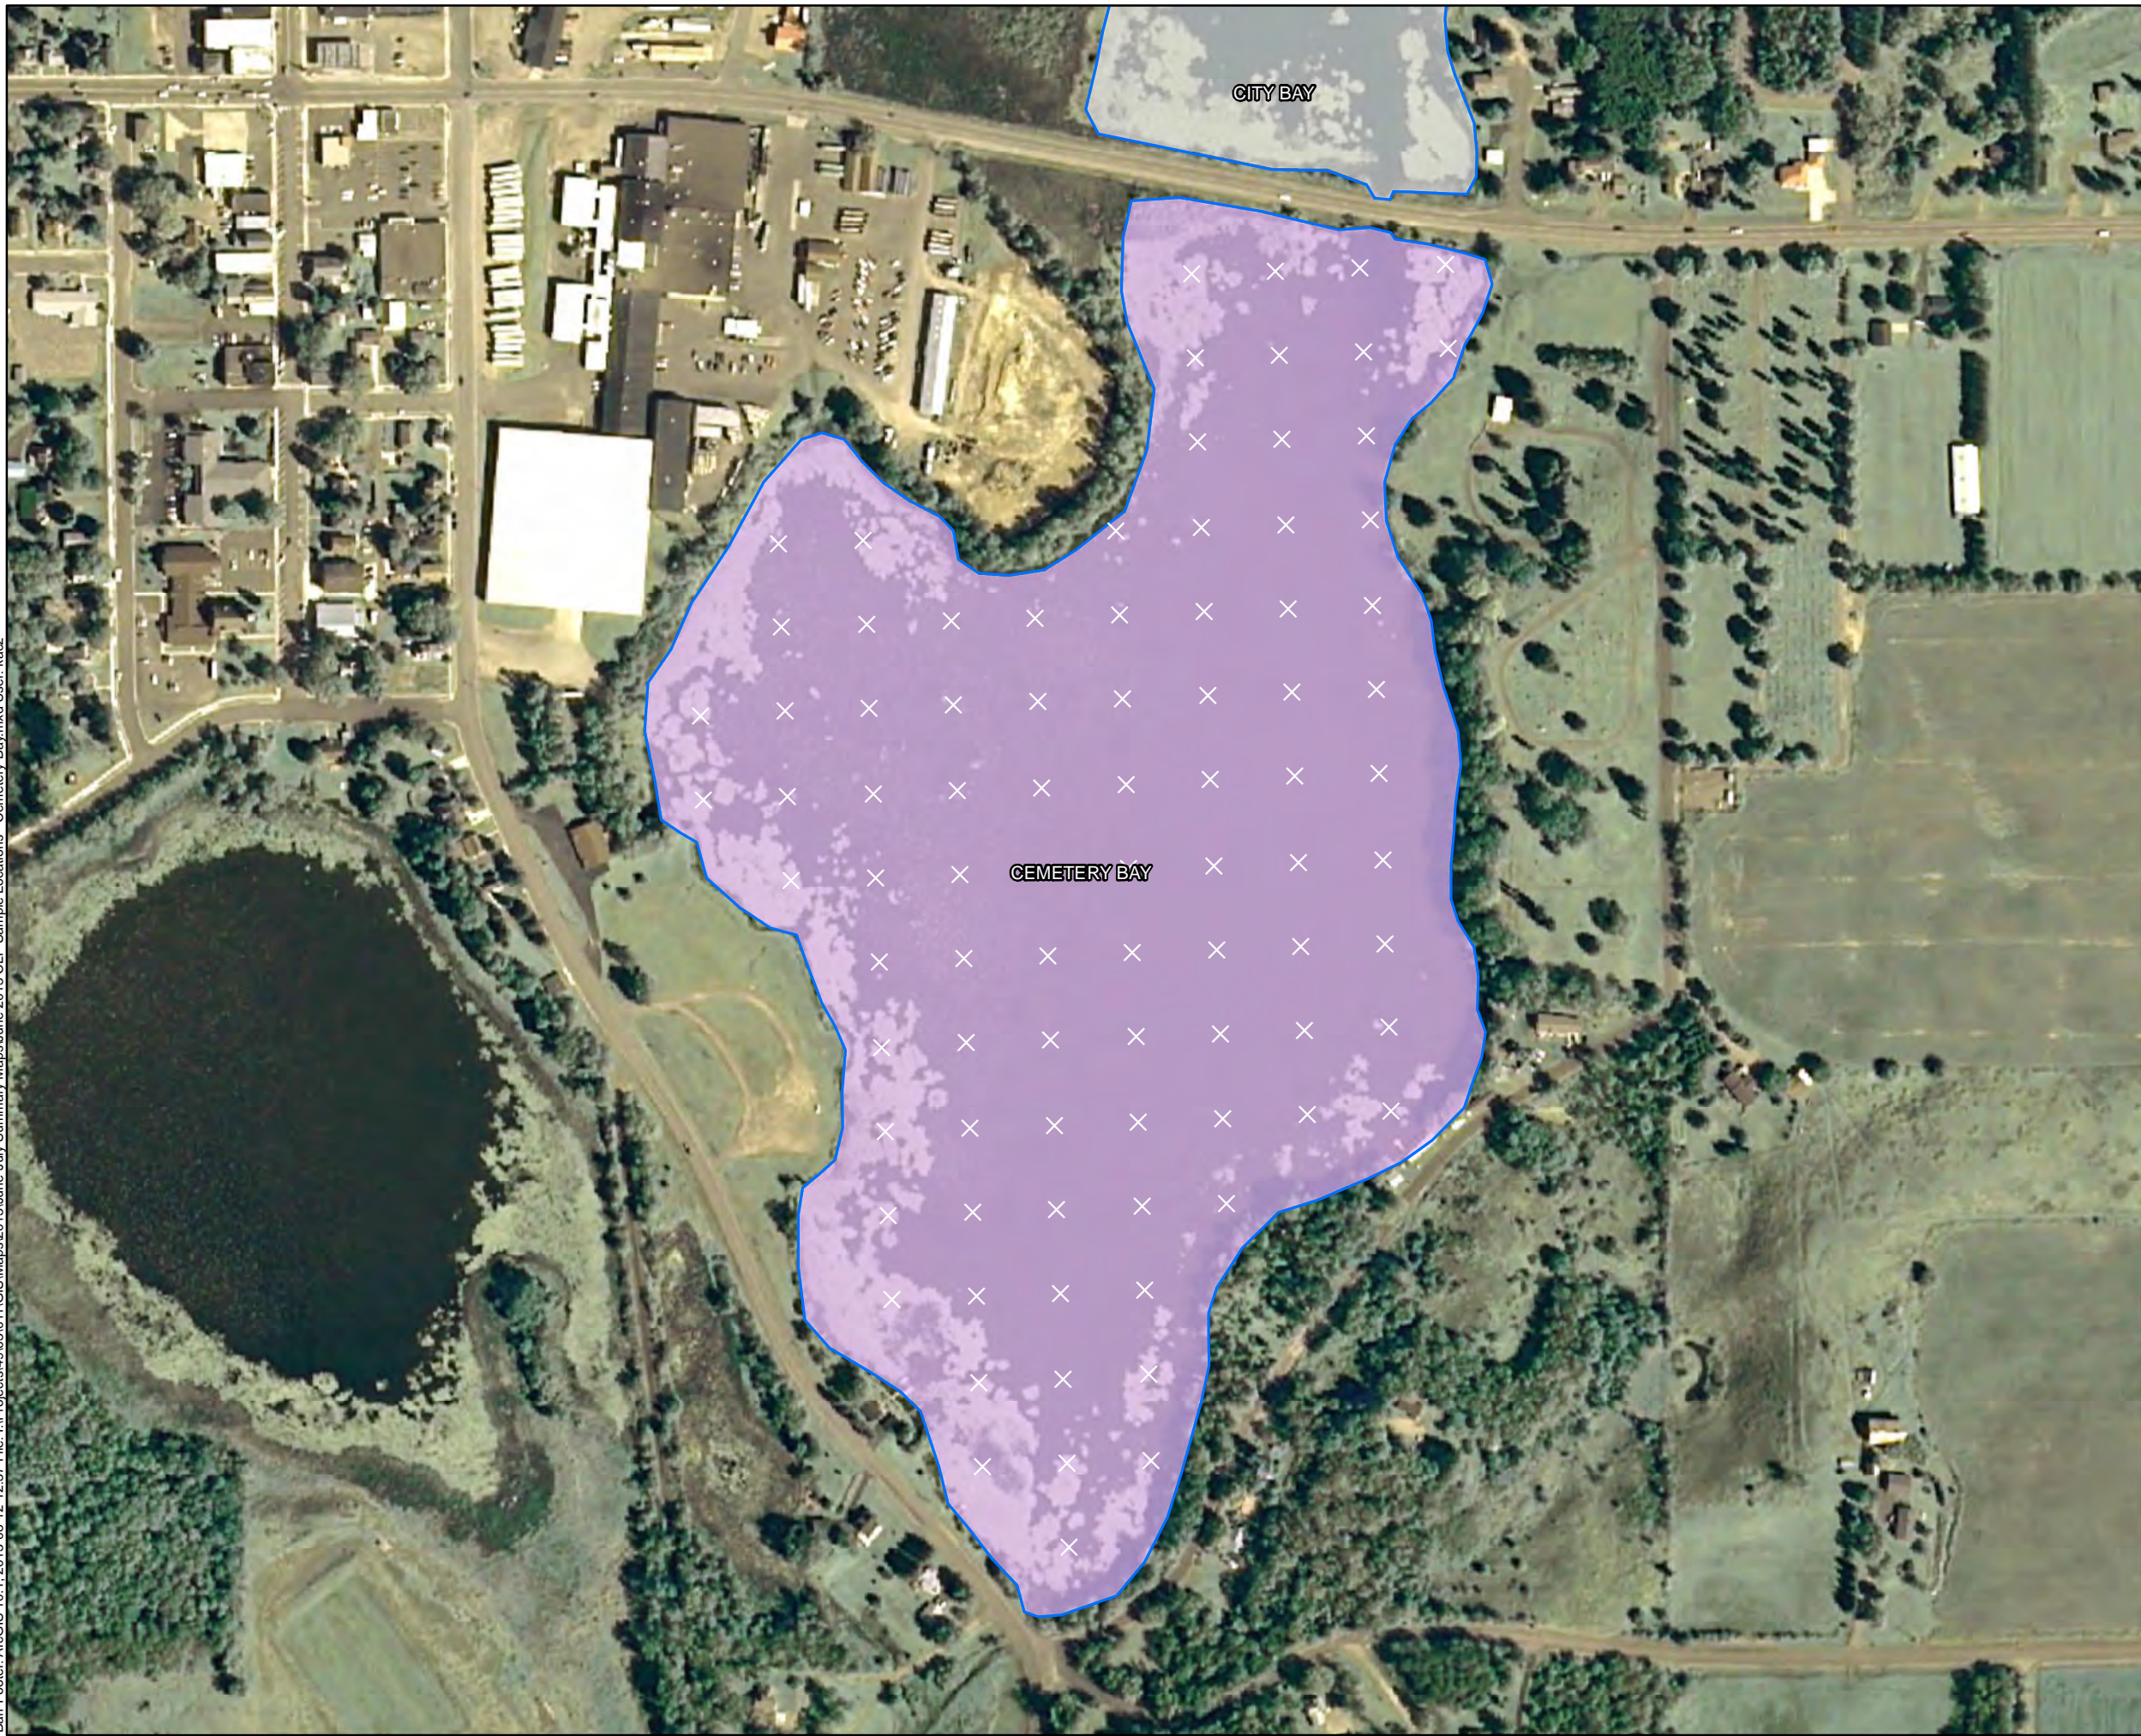

JULY 2013 CURLY-LEAF PONDWEED EXTENT
Beaver Dam and Library Lake
Barron County, WI

- CLP Observed
- × No CLP Present
- /// Approximate Extent of CLP (2013)
- Total Area of CLP: 1.44 Acres**
- East Lake (0 Acres)
- City Bay (0 Acres)
- Cemetery Bay (0.51 Acres)
- Norwegian Bay (0.93 Acres)

Fall 2013 Curly-Leaf Pondweed
Sample Locations
Beaver Dam and Library Lake
Barron County, WI

- CLP Observed
- × No CLP Present
- /// Approximate Extent of CLP (2013)
- Total Area of CLP: 0.80 Acres**
- Library Lake (0.18 Acres)
- Rabbit Island Bay (0 Acres)
- West Lake (0.63 Acres)
- Williams Bay (0 Acres)

Fall 2013 Curly-Leaf Pondweed
Sample Locations
Beaver Dam and Library Lake
Barron County, WI

Barr Footer: ArcGIS 10.1, 2013-08-12 12:37 File: I:\Projects\49\03\0111\GIS\Maps\2013\June-July Summary Maps\June 2013 CLP Sample Locations - Cemetery Bay.mxd User: kac2