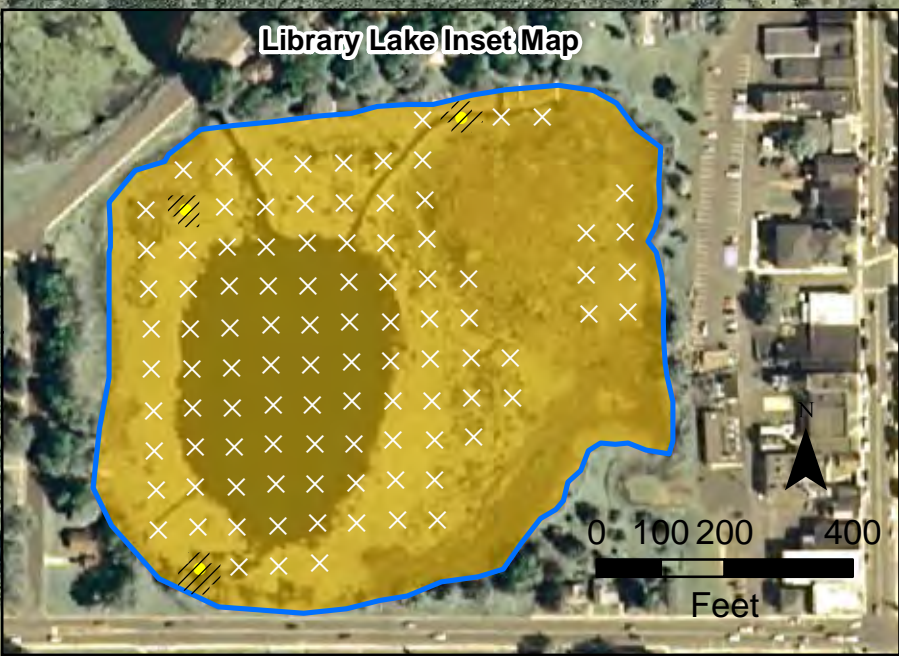

Fall 2006 Curly-Leaf Pondweed
Sample Locations
Beaver Dam and Library Lake
Barron County, WI

- CLP Observed
- × No CLP Present
- /// Approximate Extent of CLP (2006)
- Total Area of CLP: 3.32 Acres**
- Library Lake (0 Acres)
- Rabbit Island Bay (0.43 Acres)
- West Lake (2.56 Acres)
- Williams Bay (0.33 Acres)

- CLP Observed
- × No CLP Present
- ▨ Approximate Extent of CLP (July 2013)
- Total Area of CLP: 2.15 Acres**
- Library Lake (0.29 Acres)
- Rabbit Island Bay (0.41 Acres)
- West Lake (1.19 Acres)
- Williams Bay (0.26 Acres)

JULY 2013 CURLY-LEAF PONDWEED EXTENT
Beaver Dam and Library Lake
Barron County, WI

- CLP Observed
- × No CLP Present
- /// Approximate Extent of CLP (2013)
- Total Area of CLP: 1.44 Acres**
- East Lake (0 Acres)
- City Bay (0 Acres)
- Cemetery Bay (0.51 Acres)
- Norwegian Bay (0.93 Acres)

Fall 2013 Curly-Leaf Pondweed
Sample Locations
Beaver Dam and Library Lake
Barron County, WI

- CLP Observed
- × No CLP Present
- /// Approximate Extent of CLP (2013)
- Total Area of CLP: 0.80 Acres**
- Library Lake (0.18 Acres)
- Rabbit Island Bay (0 Acres)
- West Lake (0.63 Acres)
- Williams Bay (0 Acres)