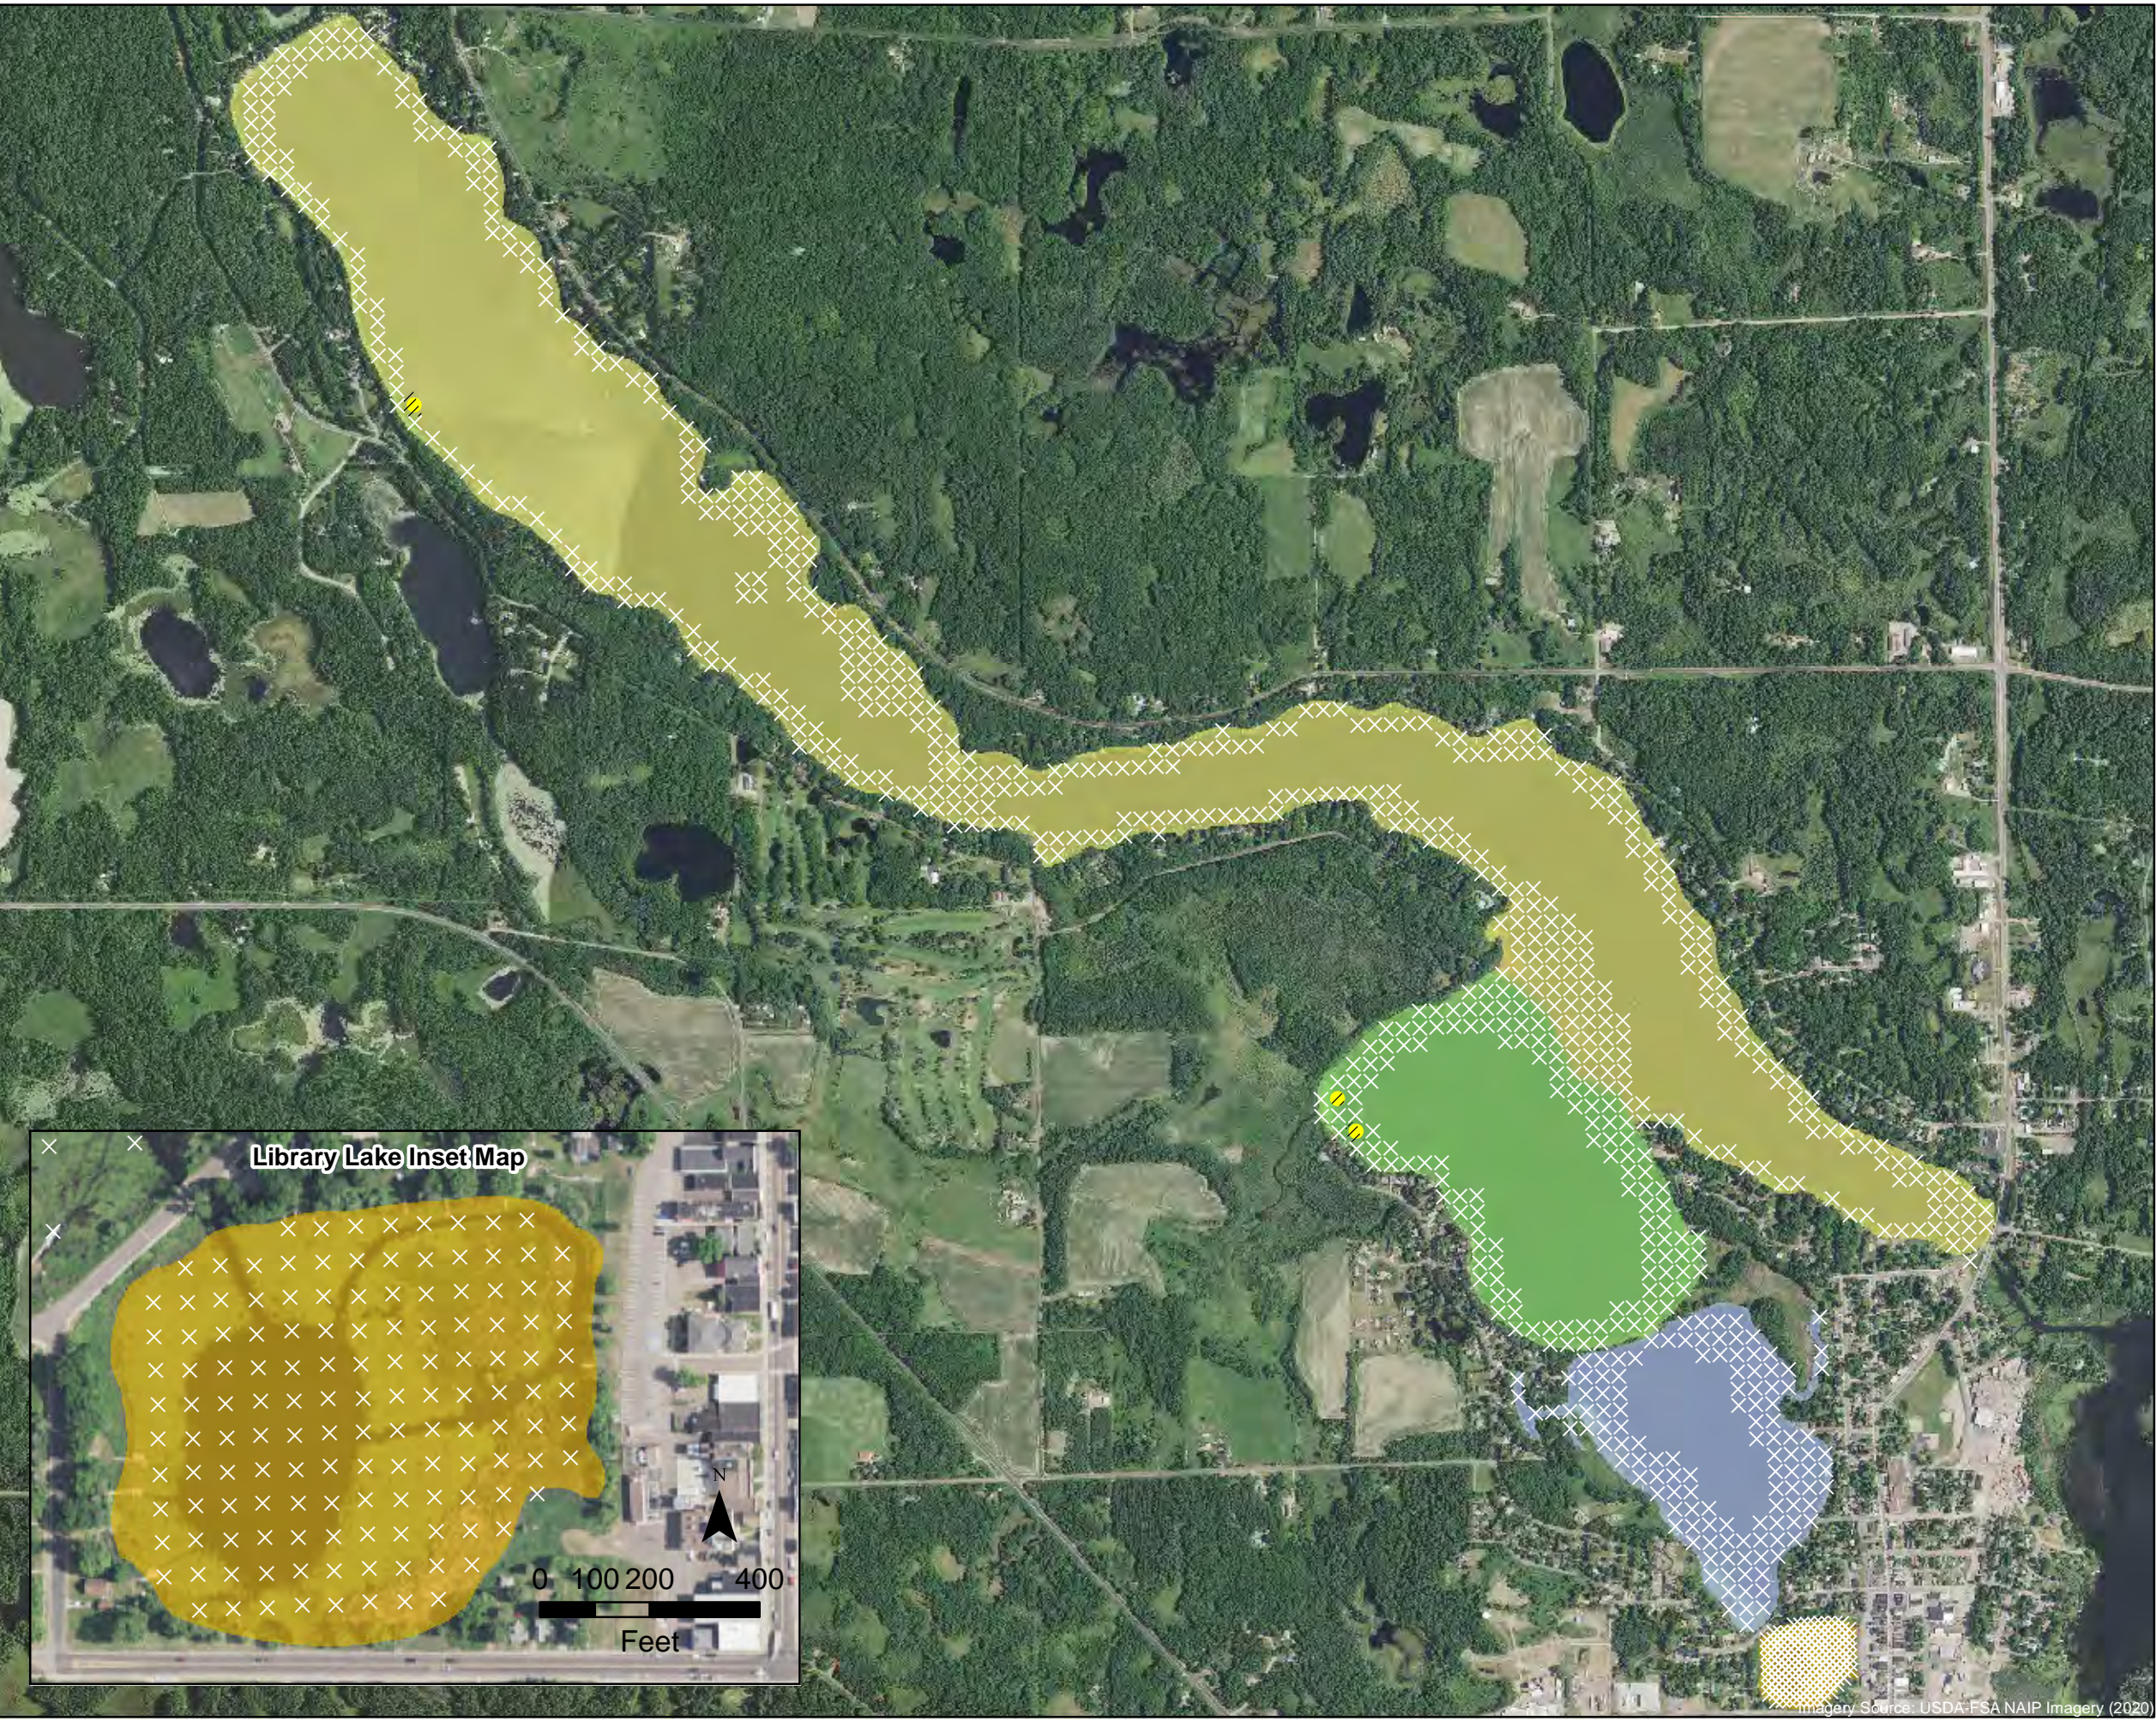

Barr Footer: ArcGIS 10.8.1, 2023-11-08 11:30 File: I:\Projects\49\03\01\1\GIS\Maps\2023\Fall 2023 Survey\Fall 2023 CLP Extent - West Beaver Dam and Library Lake.mxd User: kac2

- CLP Observed
- × No CLP Present
- Approximate Extent of CLP (Fall 2023)
- **Total Area of CLP: 1.37 Acres**
- Library Lake (0 Acres)
- Rabbit Island Bay (0 Acres)
- West Lake (0.63 Acres)
- Williams Bay (0.74 Acres)