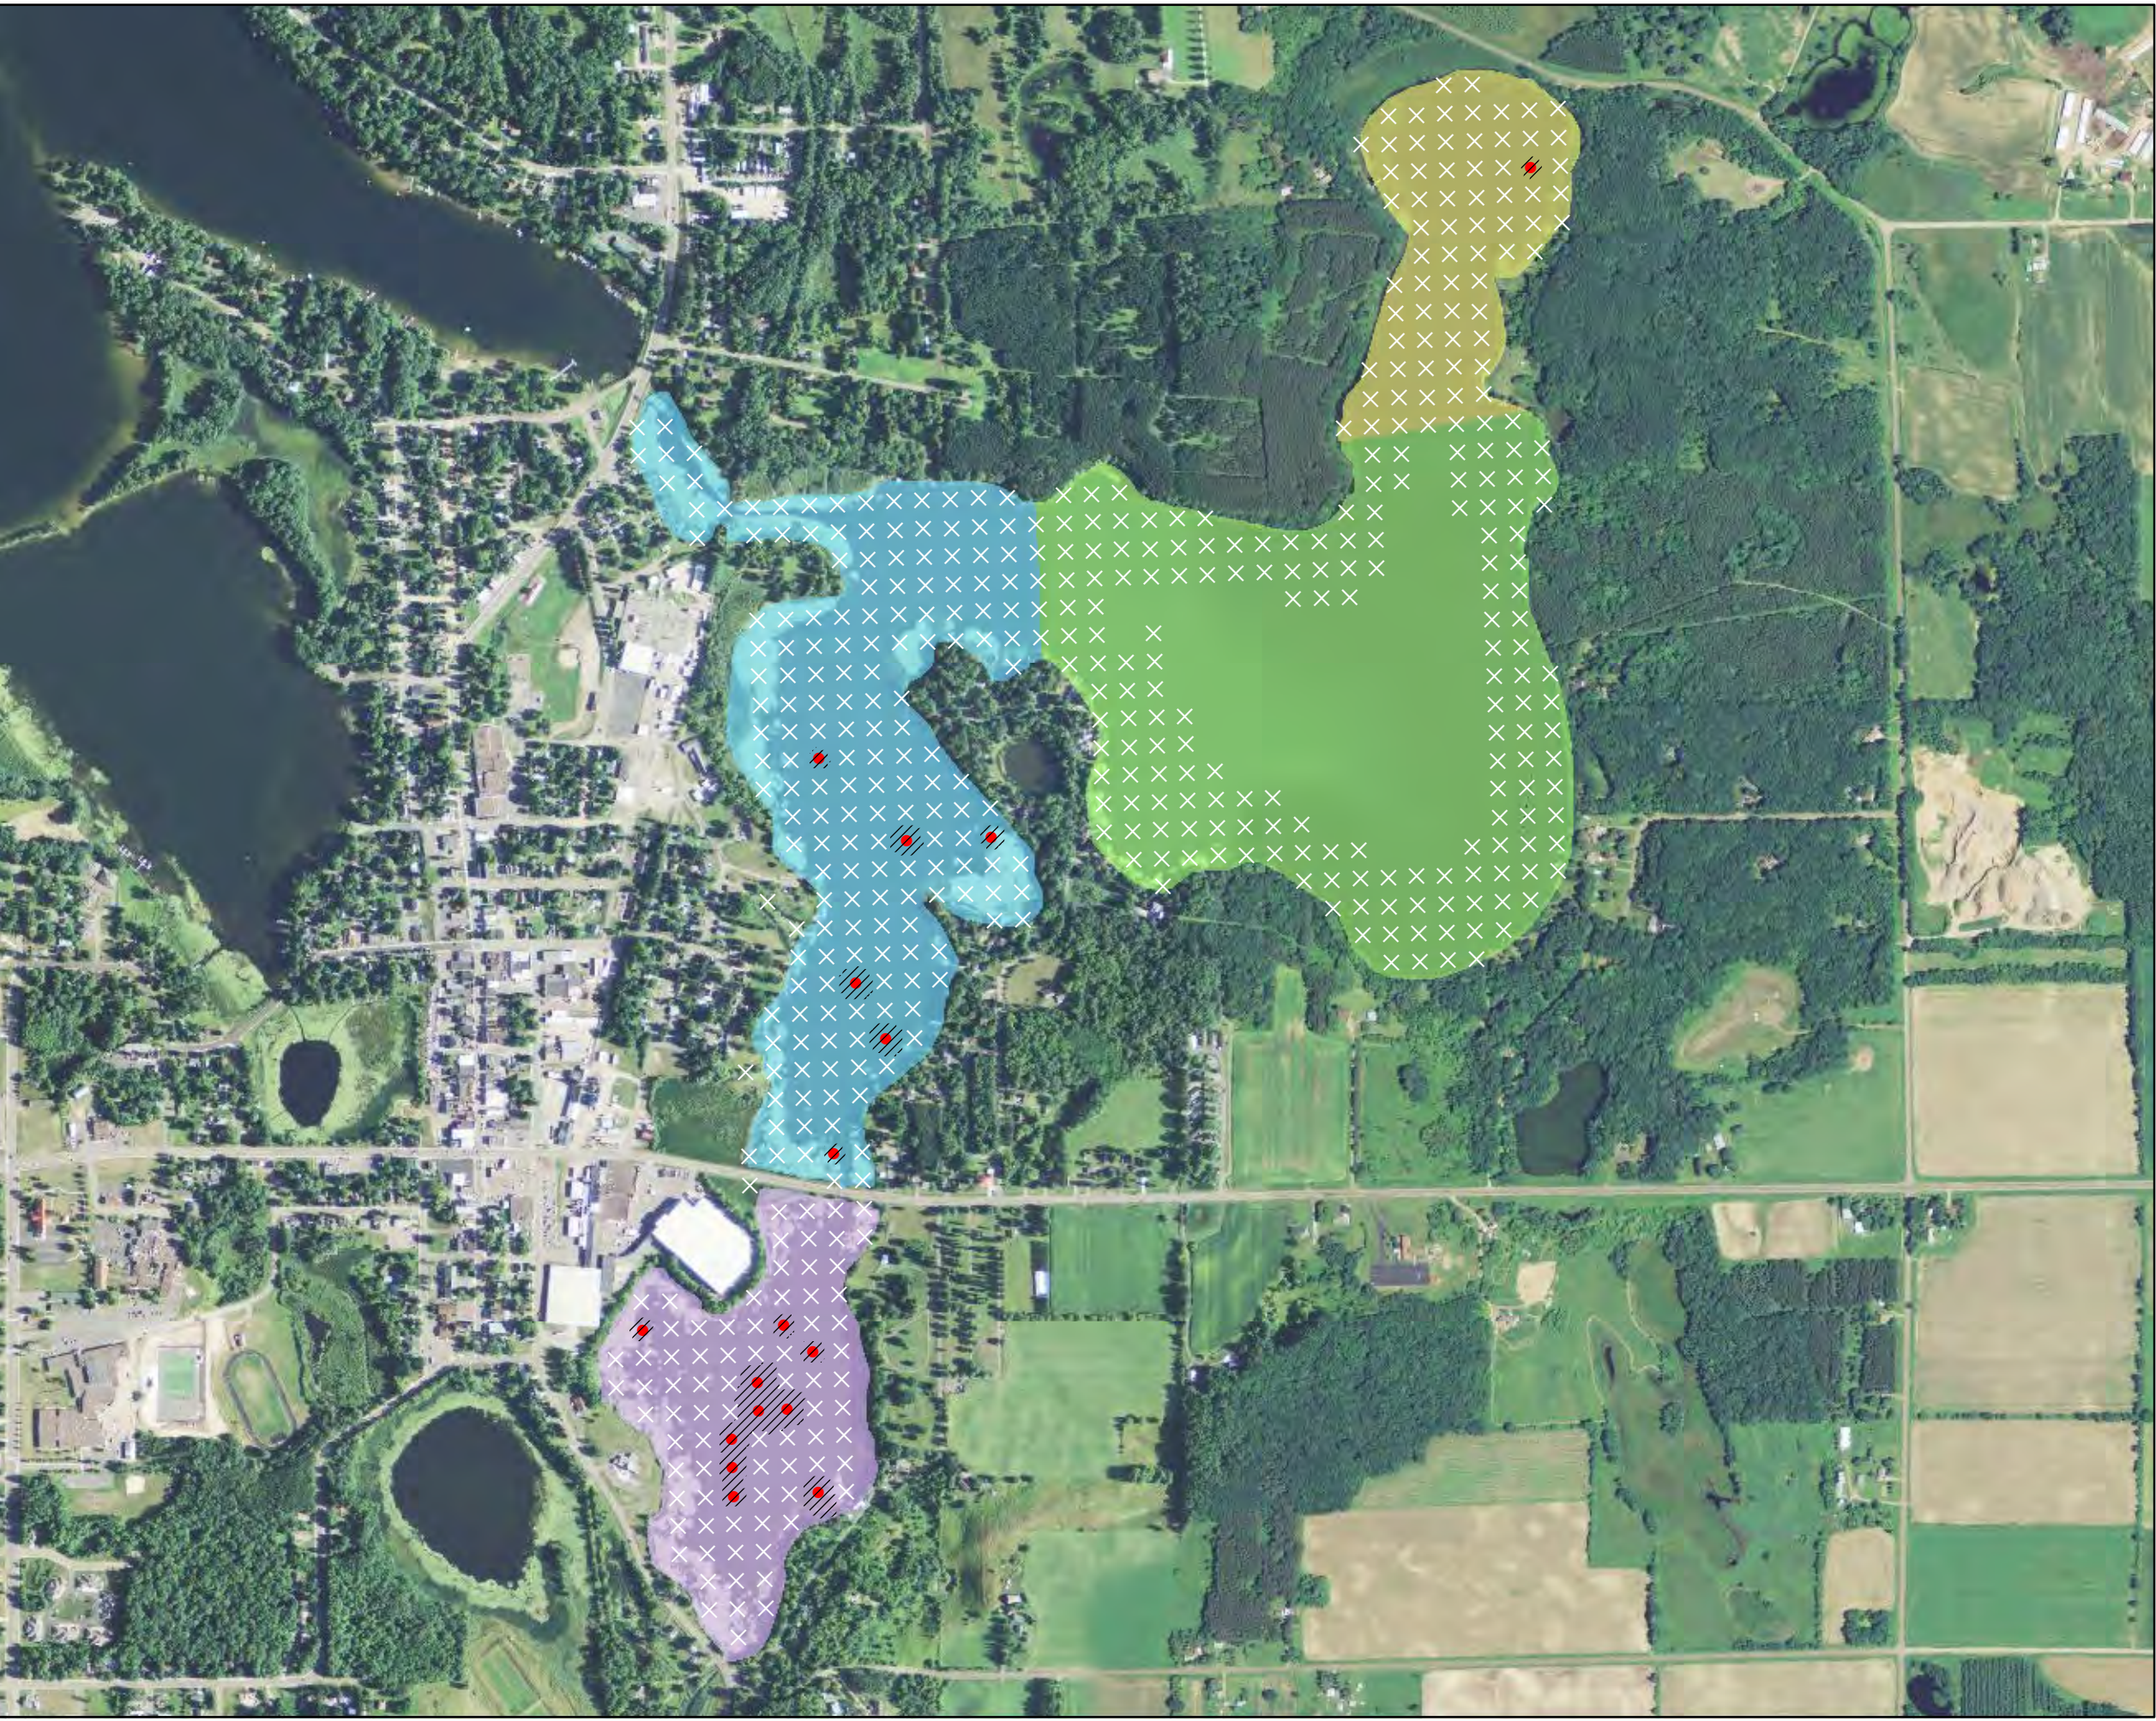

FALL 2015 CURLY-LEAF PONDWEED
SAMPLE LOCATIONS
Beaver Dam and Library Lake
Barron County, WI

Barr Footer: ArcGIS 10.3.1, 2015-11-12 10:35 File: I:\Projects\4903011\GIS\Maps\2015\Fall Summary Maps\CLP Locations (2015) - East Beaver Dam Lake.mxd User: KAC2

- CLP Observed
- × No CLP Present
- Approximate Extent of CLP (2015)
- **Total Area of CLP: 8.53 Acres**
- East Lake (0 Acres)
- City Bay (2.69 Acres)
- Cemetery Bay (5.59 Acres)
- Norwegian Bay (0.25 Acres)