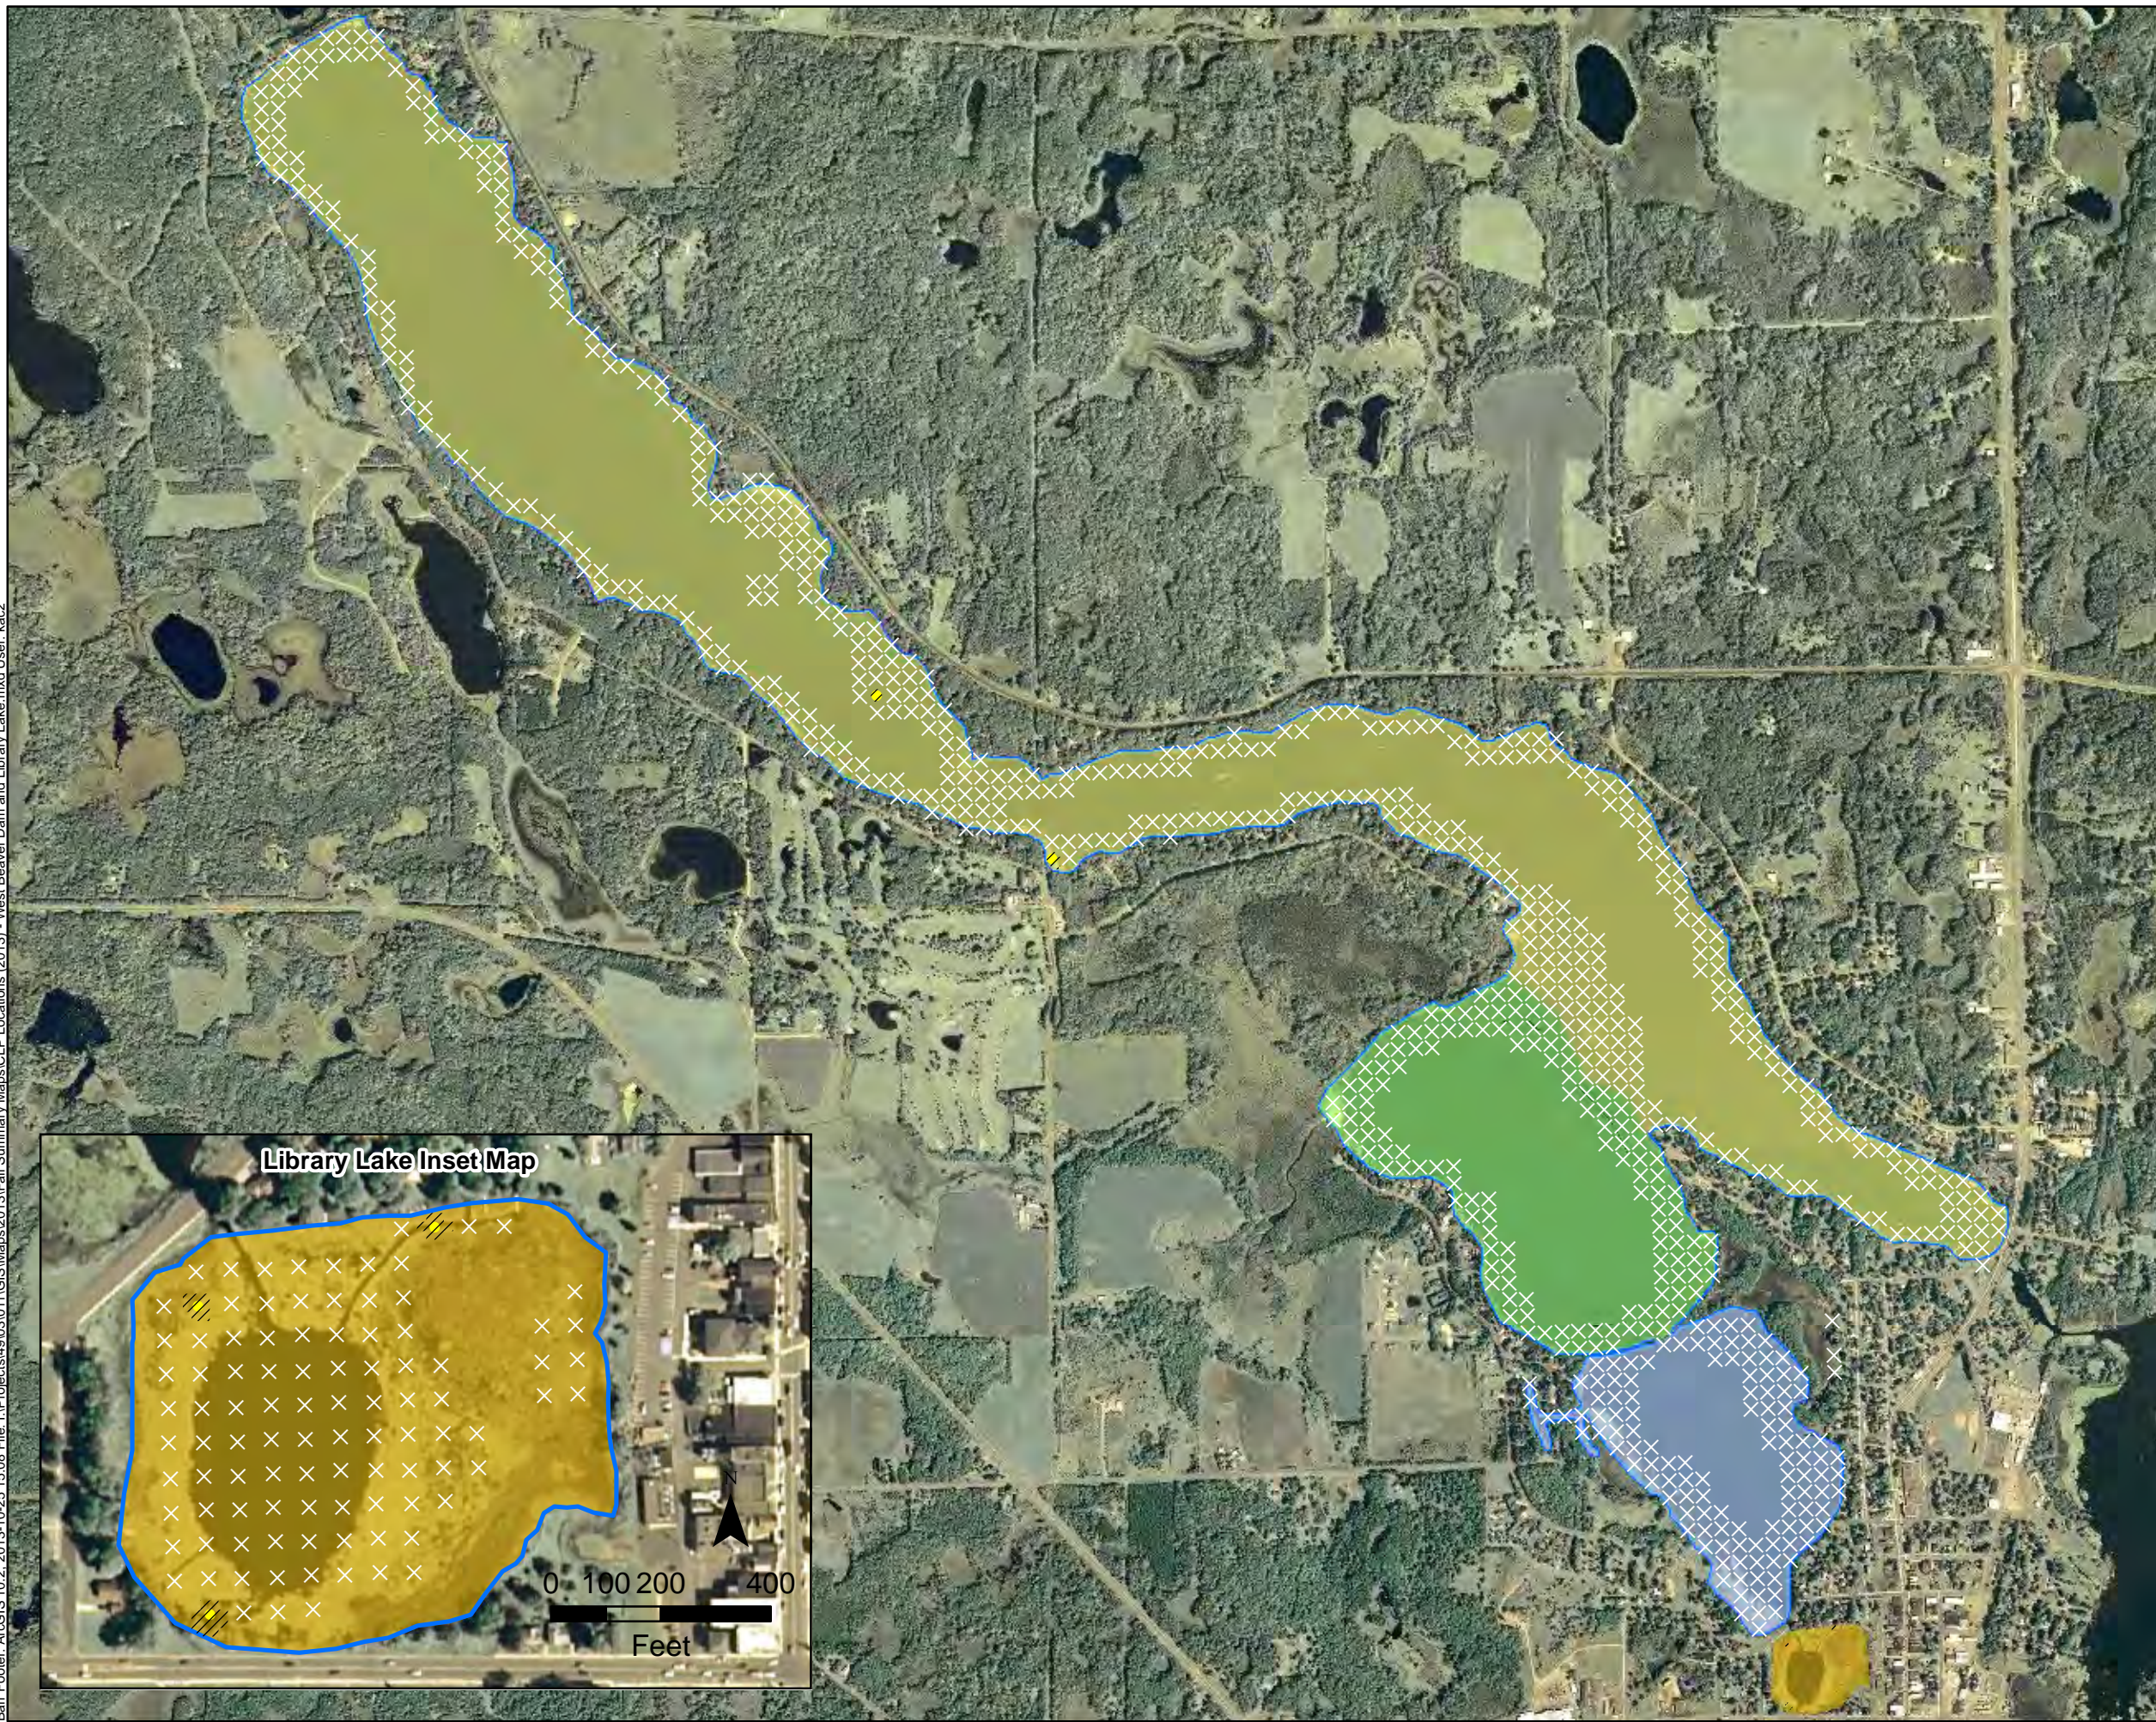

JULY 2013 CURLY-LEAF PONDWEED
EXTENT
Beaver Dam and Library Lake
Barron County, WI

Barr Footer: ArcGIS 10.4, 2016-12-21 12:47 File: I:\Projects\4903\011\GIS\Maps\2016\July 2009-2013 CLP Extent Maps\July 2013 CLP Extent - West Beaver Dam and Library Lake.mxd User: KAC2

- CLP Observed
- × No CLP Present
- ▨ Approximate Extent of CLP (July 2013)
- Total Area of CLP: 2.15 Acres**
- Library Lake (0.29 Acres)
- Rabbit Island Bay (0.41 Acres)
- West Lake (1.19 Acres)
- Williams Bay (0.26 Acres)

JULY 2013 CURLY-LEAF PONDWEED EXTENT
Beaver Dam and Library Lake
Barron County, WI

- CLP Observed
- × No CLP Present
- /// Approximate Extent of CLP (2013)
- Total Area of CLP: 1.44 Acres**
- East Lake (0 Acres)
- City Bay (0 Acres)
- Cemetery Bay (0.51 Acres)
- Norwegian Bay (0.93 Acres)

Fall 2013 Curly-Leaf Pondweed
Sample Locations
Beaver Dam and Library Lake
Barron County, WI

- CLP Observed
- × No CLP Present
- /// Approximate Extent of CLP (2013)
- Total Area of CLP: 0.80 Acres**
- Library Lake (0.18 Acres)
- Rabbit Island Bay (0 Acres)
- West Lake (0.63 Acres)
- Williams Bay (0 Acres)