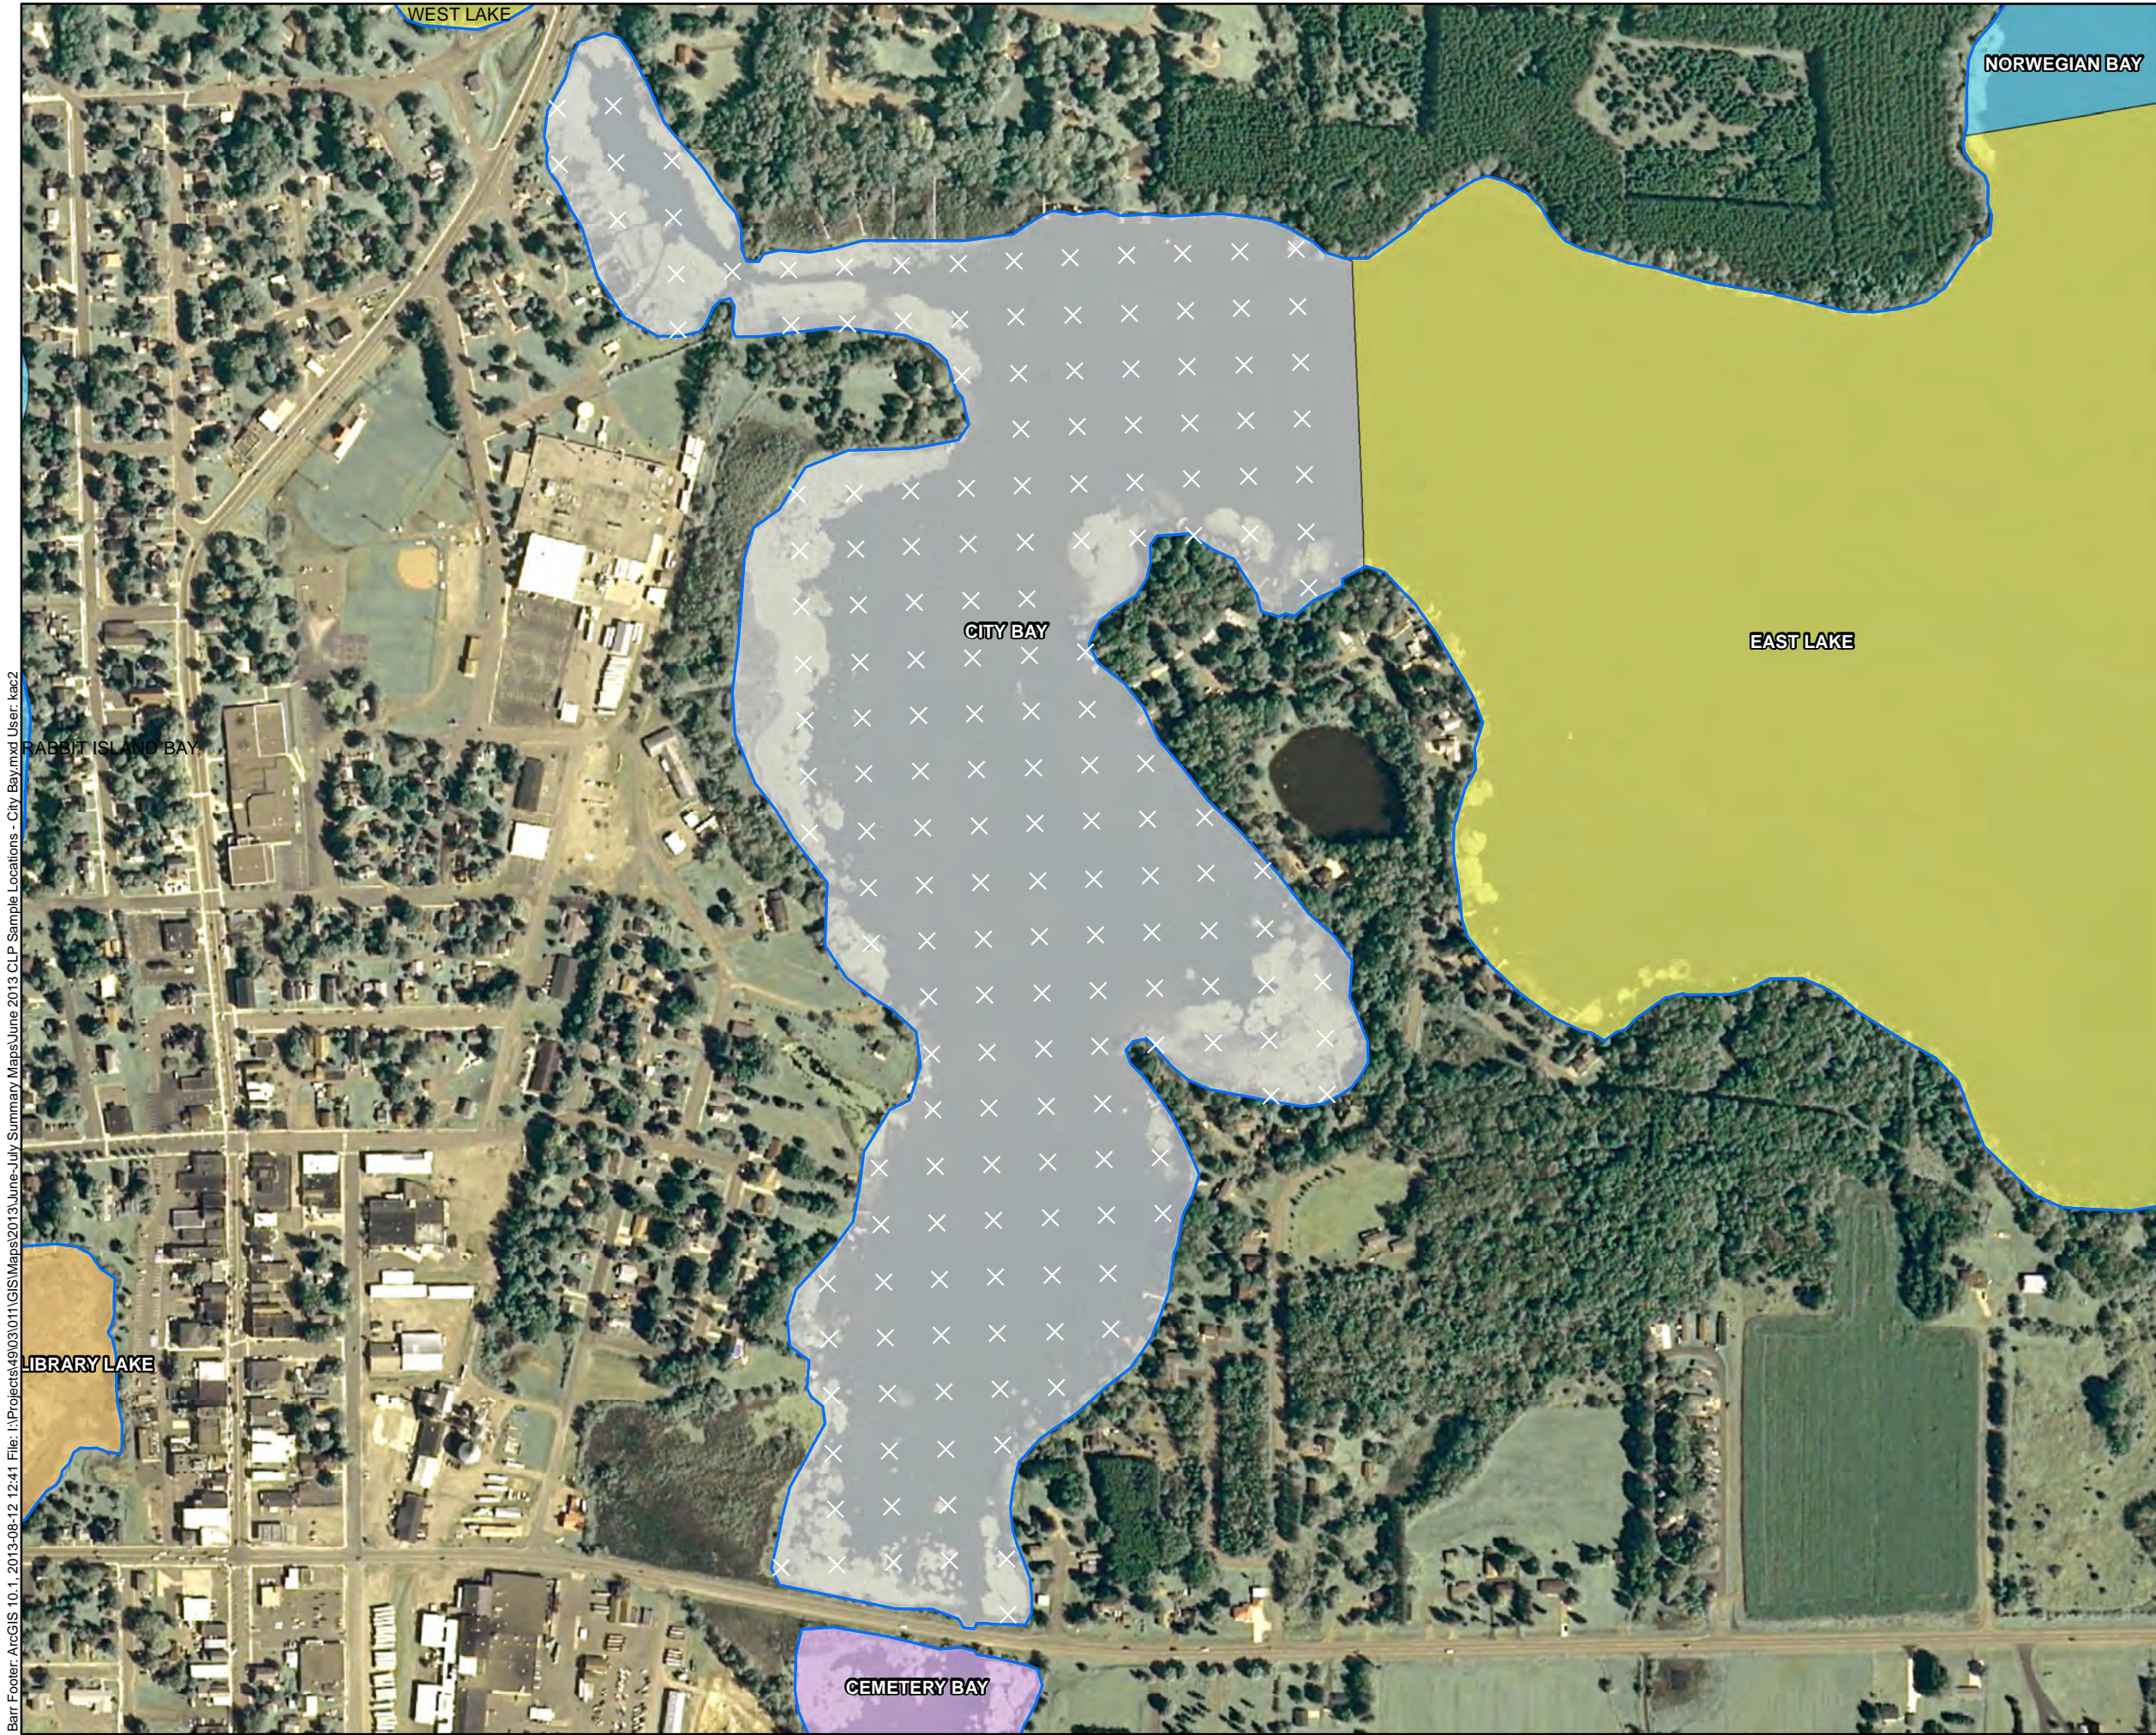

JULY 2013 CURLY-LEAF PONDWEED EXTENT
Beaver Dam and Library Lake
Barron County, WI

- CLP Observed
- × No CLP Present
- /// Approximate Extent of CLP (2013)
- Total Area of CLP: 1.44 Acres**
- East Lake (0 Acres)
- City Bay (0 Acres)
- Cemetery Bay (0.51 Acres)
- Norwegian Bay (0.93 Acres)

Fall 2013 Curly-Leaf Pondweed
Sample Locations
Beaver Dam and Library Lake
Barron County, WI

- CLP Observed
- × No CLP Present
- /// Approximate Extent of CLP (2013)
- Total Area of CLP: 0.80 Acres**
- Library Lake (0.18 Acres)
- Rabbit Island Bay (0 Acres)
- West Lake (0.63 Acres)
- Williams Bay (0 Acres)

Fall 2013 Curly-Leaf Pondweed
Sample Locations
Beaver Dam and Library Lake
Barron County, WI

Barr Footer: ArcGIS 10.1, 2013-08-12 12:37 File: I:\Projects\49\03\0111\GIS\Maps\2013\June-July Summary Maps\June 2013 CLP Sample Locations - Cemetery Bay.mxd User: kac2

CLP Observations (June 2013)

- Visual - None on Rake
- Density = 1
- Density = 2
- Density = 3
- × No CLP Present

June 2013 Curly-Leaf Pondweed
Locations - Cemetery Bay
East Beaver Dam Lake
Barron County, WI