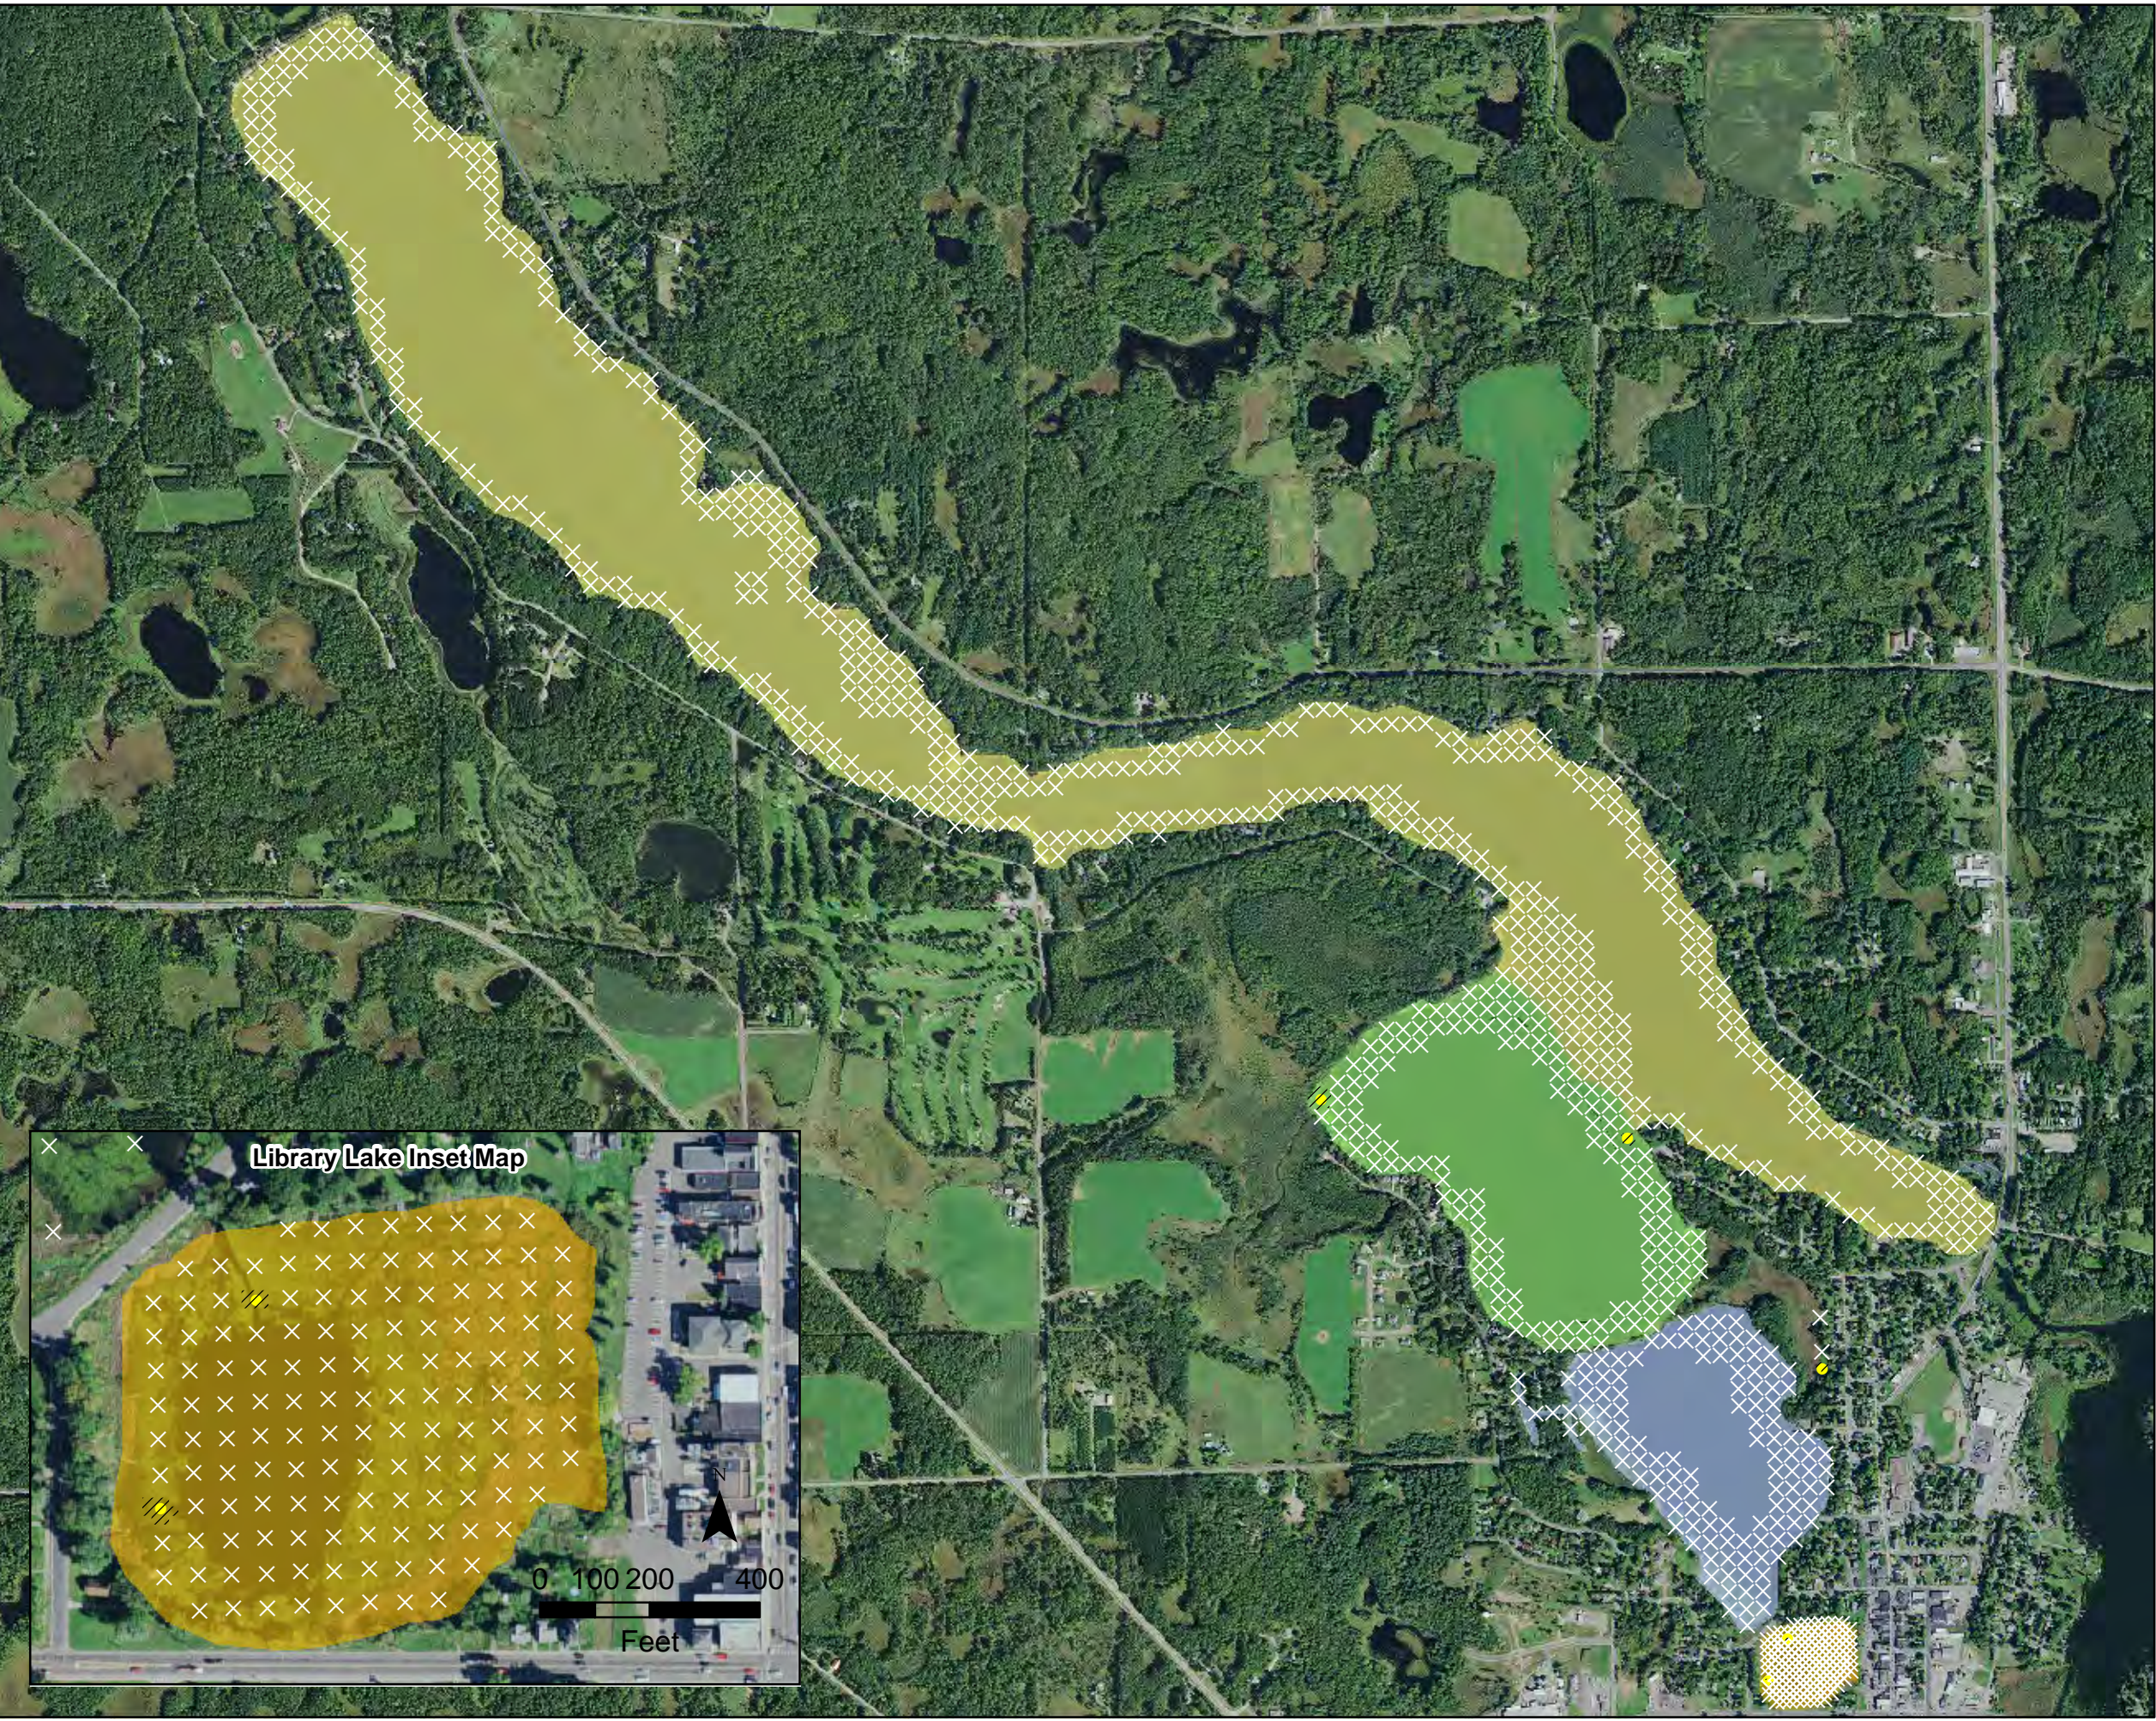

Barr Footer: ArcGIS 10.4, 2017-10-30 11:40 File: I:\Projects\4903\011\GIS\Maps\2017\Fall\2017 Survey\Fall 2017 CLP Extent - West Beaver Dam and Library Lake.mxd User: KAC2

- CLP Observed
- × No CLP Present
- Approximate Extent of CLP (Fall 2017)
- **Total Area of CLP: 1.44 Acres**
- Library Lake (0.09 Acres)
- Rabbit Island Bay (0.21 Acres)
- West Lake (0 Acres)
- Williams Bay (1.14 Acres)

FALL 2017 CURLY-LEAF PONDWEED
EXTENT
Beaver Dam and Library Lake
Barron County, WI
D-49