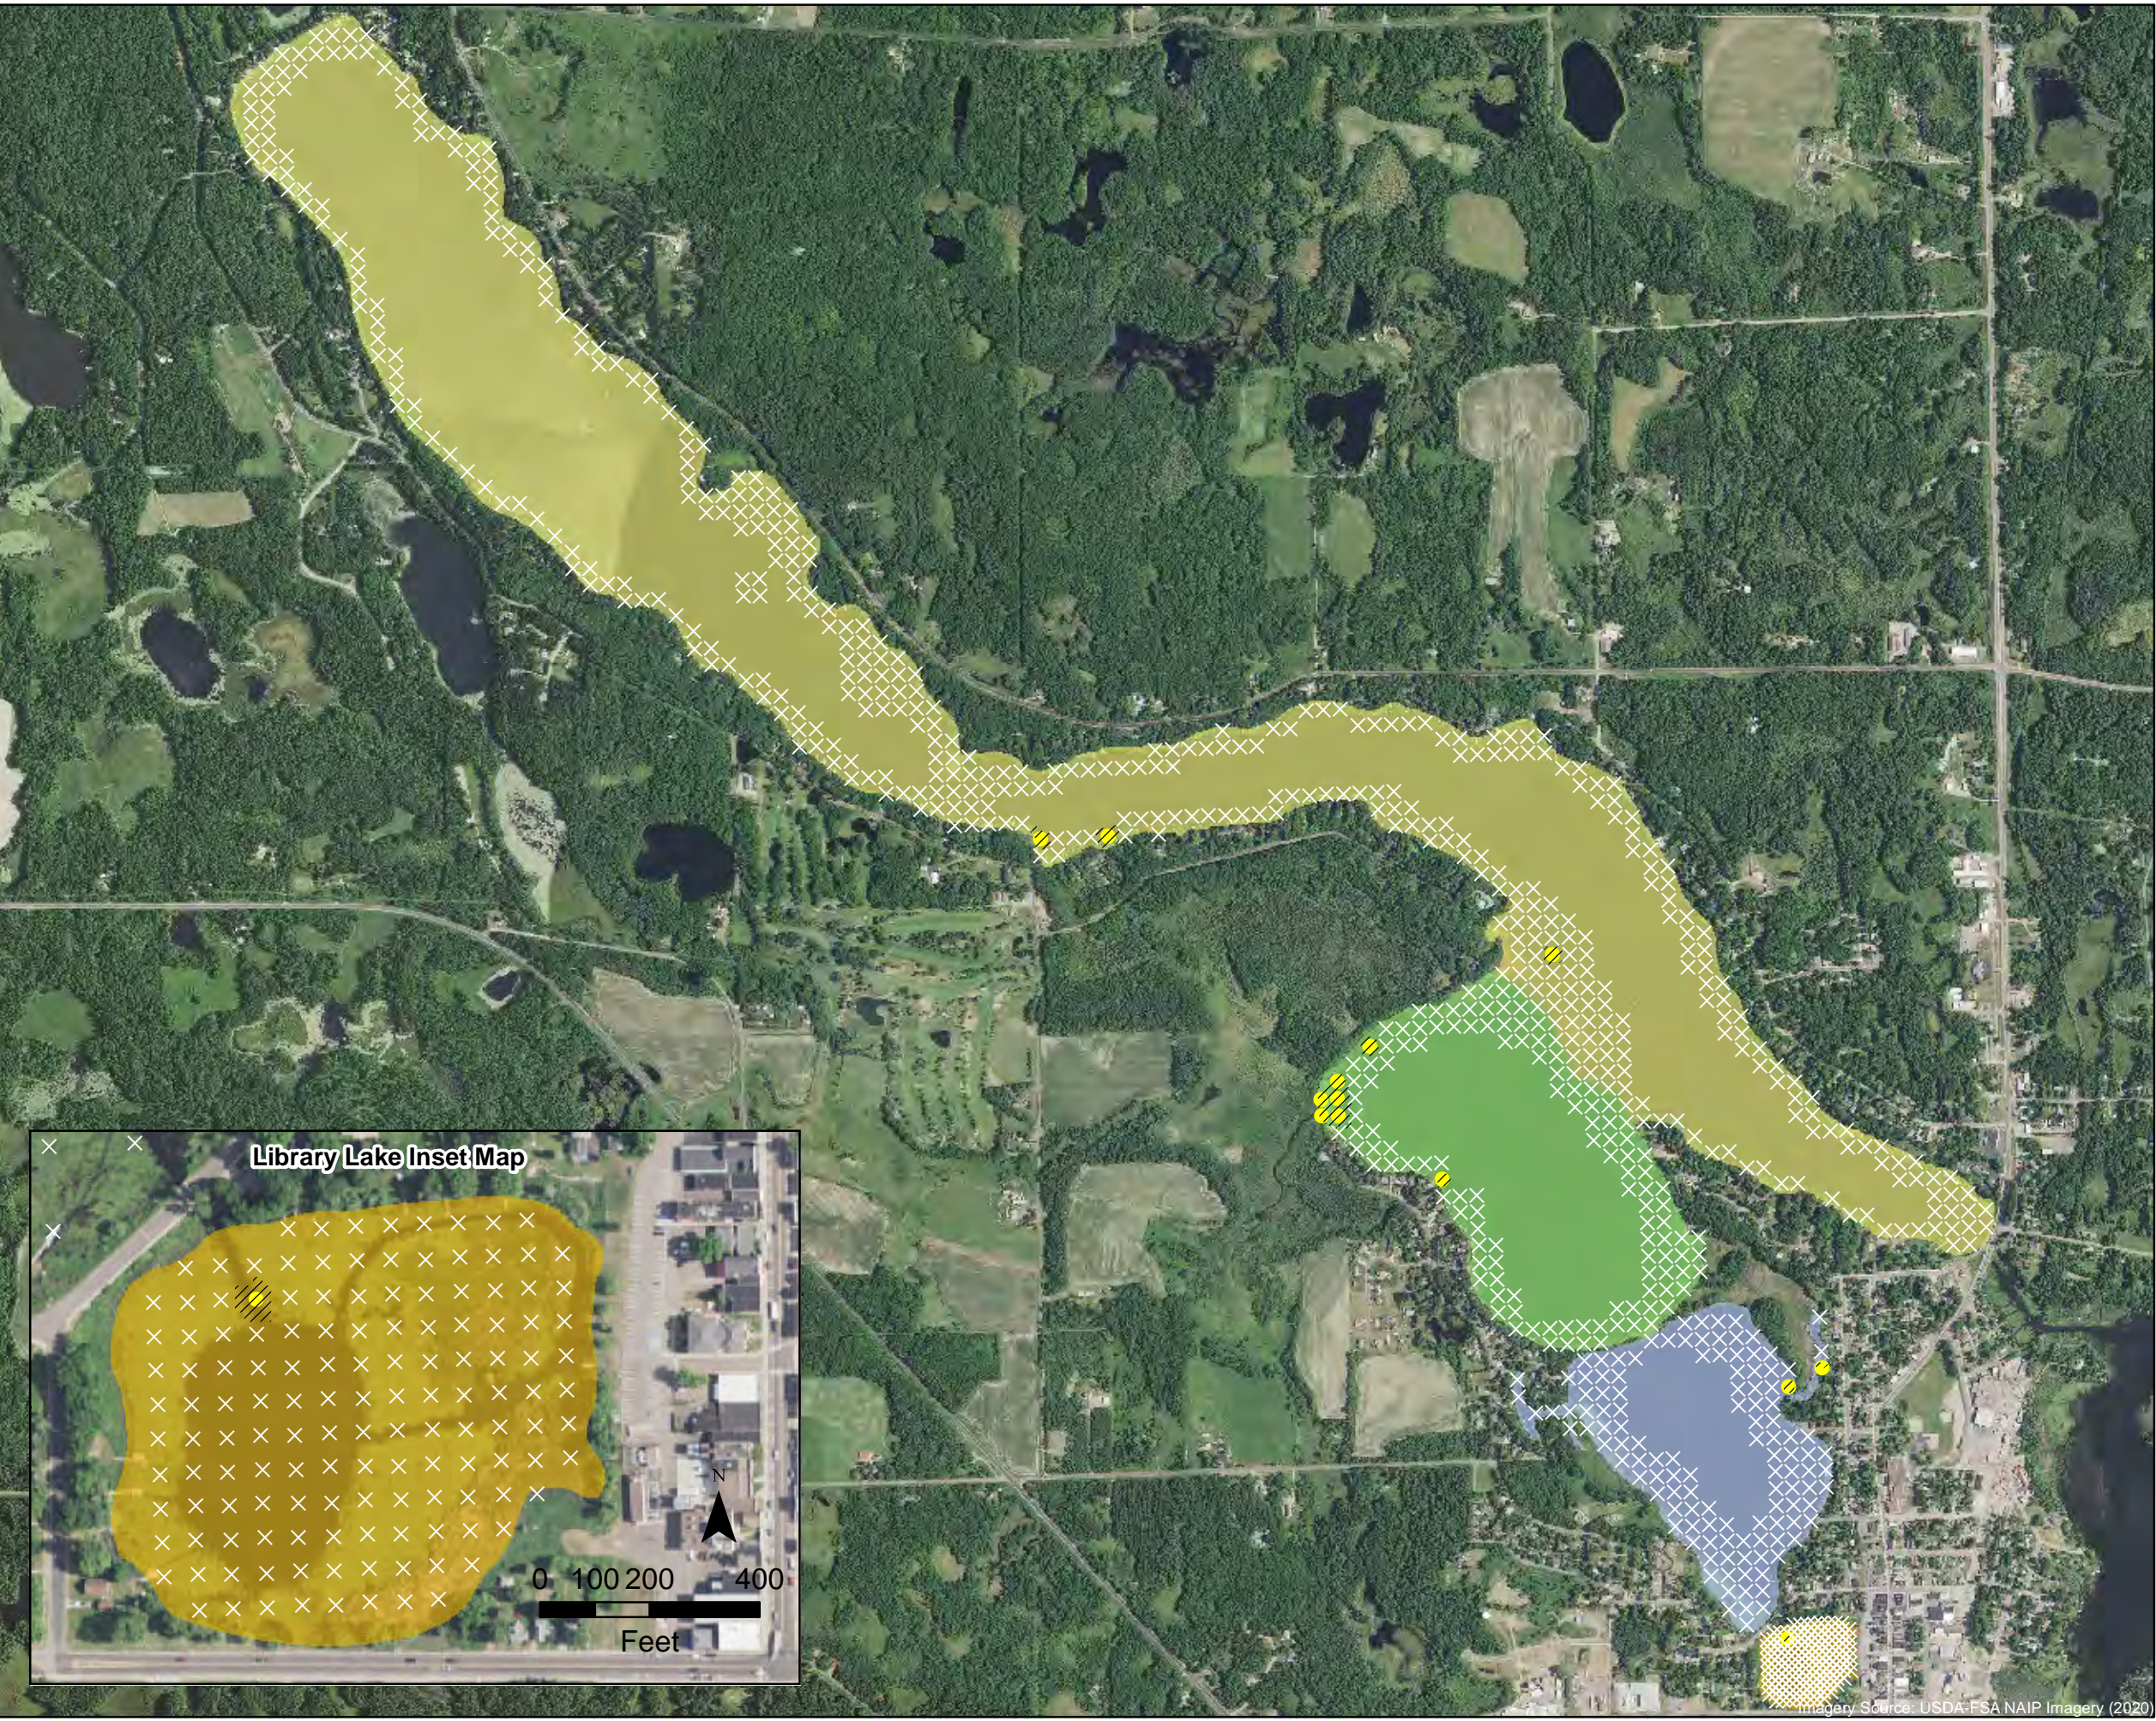

Barr Footer: ArcGIS 10.8.1, 2021-11-01 09:55 File: I:\Projects\4903011\GIS\Maps\2021\July 2021 Survey\July 2021 CLP Extent - West Beaver Dam and Library Lake.mxd User: kac2

- CLP Observed
- × No CLP Present
- Approximate Extent of CLP (July 2022)
- **Total Area of CLP: 6.16 Acres**
- Library Lake (0.10 Acres)
- Rabbit Island Bay (0.37 Acres)
- West Lake (1.96 Acres)
- Williams Bay (3.73 Acres)

JULY 2022 CURLY-LEAF
PONDWEED EXTENT
Beaver Dam and Library Lake
Barron County, WI

Imagery Source: USDA-FSA NAIP Imagery (2020)