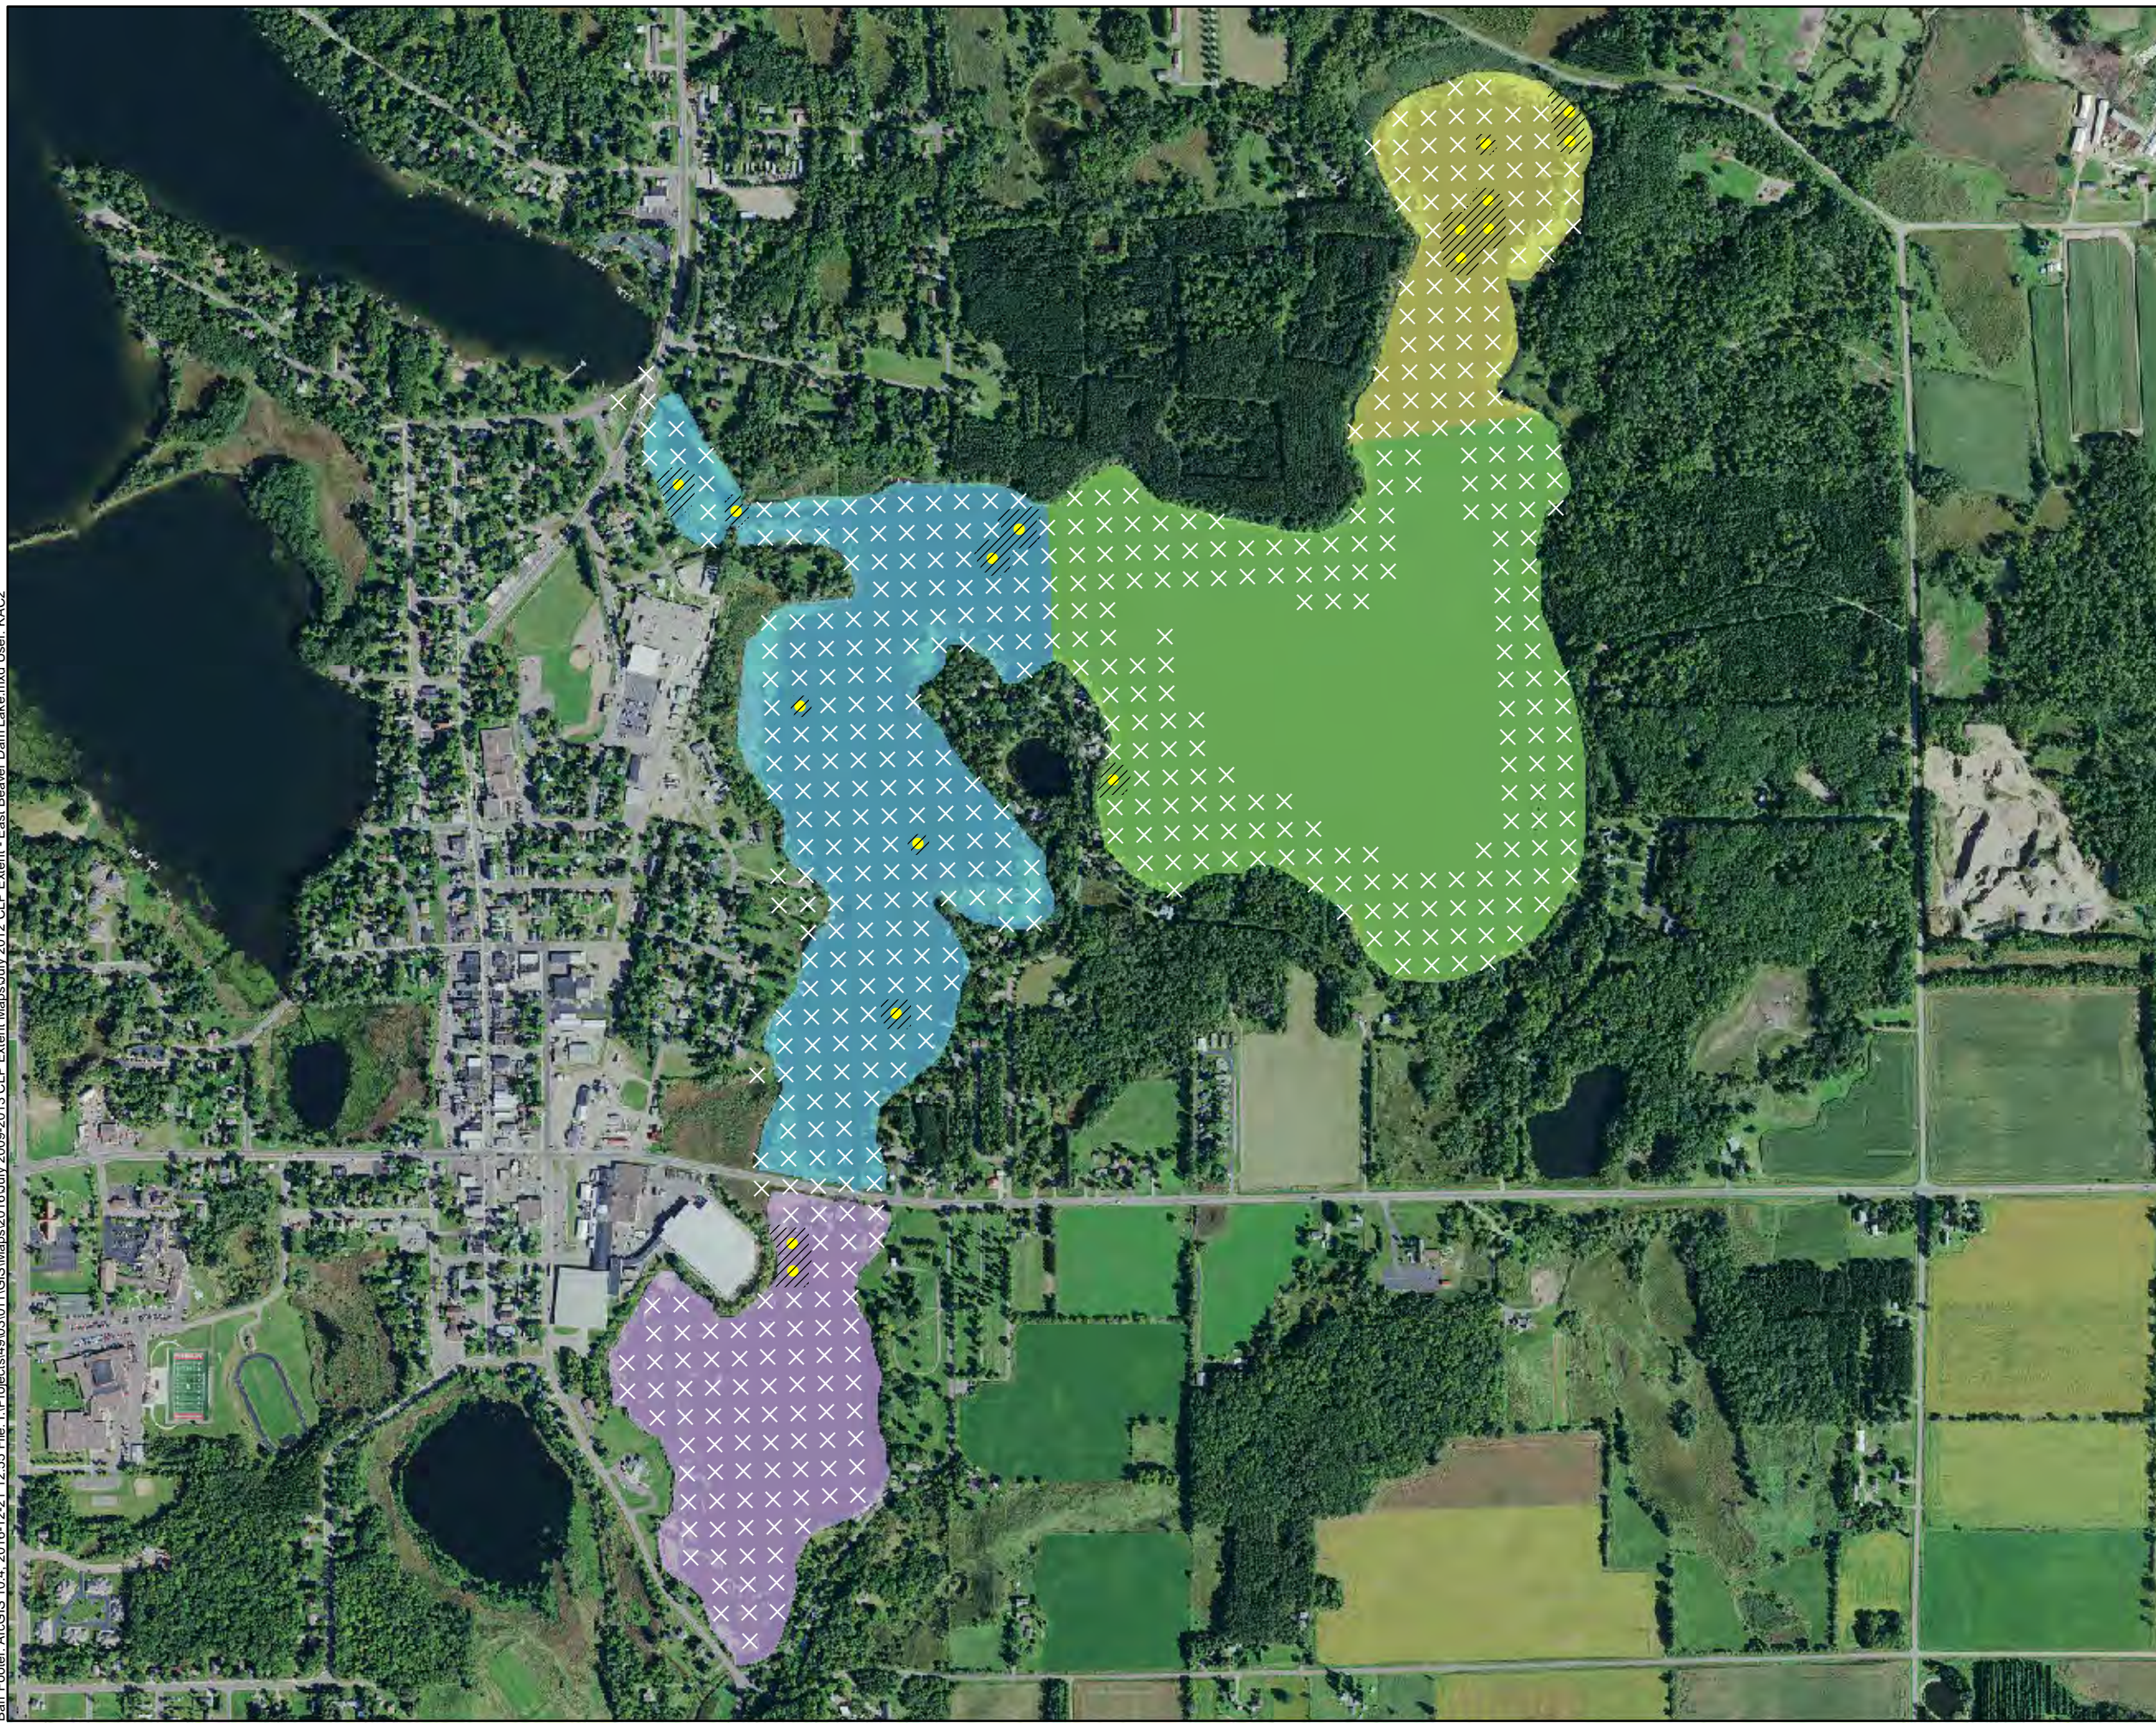

- CLP Observed
- × No CLP Present
- Approximate Extent of CLP (July 2011)
- Total Area of CLP: 5.29 Acres**
- Library Lake (1.06 Acres)
- Rabbit Island Bay (1.17 Acres)
- West Lake (1.19 Acres)
- Williams Bay (1.87 Acres)

**JULY 2011 CURLY-LEAF PONDWEED
EXTENT**
Beaver Dam and Library Lake
Barron County, WI

- CLP Observed
- × No CLP Present
- /// Approximate Extent of CLP (2011)
- Total Area of CLP: 16.27 Acres**
- East Lake (0 Acres)
- City Bay (2.87 Acres)
- Cemetery Bay (13.14 Acres)
- Norwegian Bay (0.26 Acres)

Fall 2011 Curly-Leaf Pondweed
Sample Locations
Beaver Dam and Library Lake
Barron County, WI

- CLP Observed
- × No CLP Present
- /// Approximate Extent of CLP (2011)
- Total Area of CLP: 2.66 Acres**
- Library Lake (0 Acres)
- Rabbit Island Bay (0.77 Acres)
- West Lake (1.28 Acres)
- Williams Bay (0.61 Acres)

Fall 2011 Curly-Leaf Pondweed
Sample Locations
Beaver Dam and Library Lake
Barron County, WI

- CLP Observed
- × No CLP Present
- Approximate Extent of CLP (July 2012)
- Total Area of CLP: 10.33 Acres**
- East Lake (0.61 Acres)
- City Bay (4.19 Acres)
- Cemetery Bay (1.45 Acres)
- Norwegian Bay (4.08 Acres)