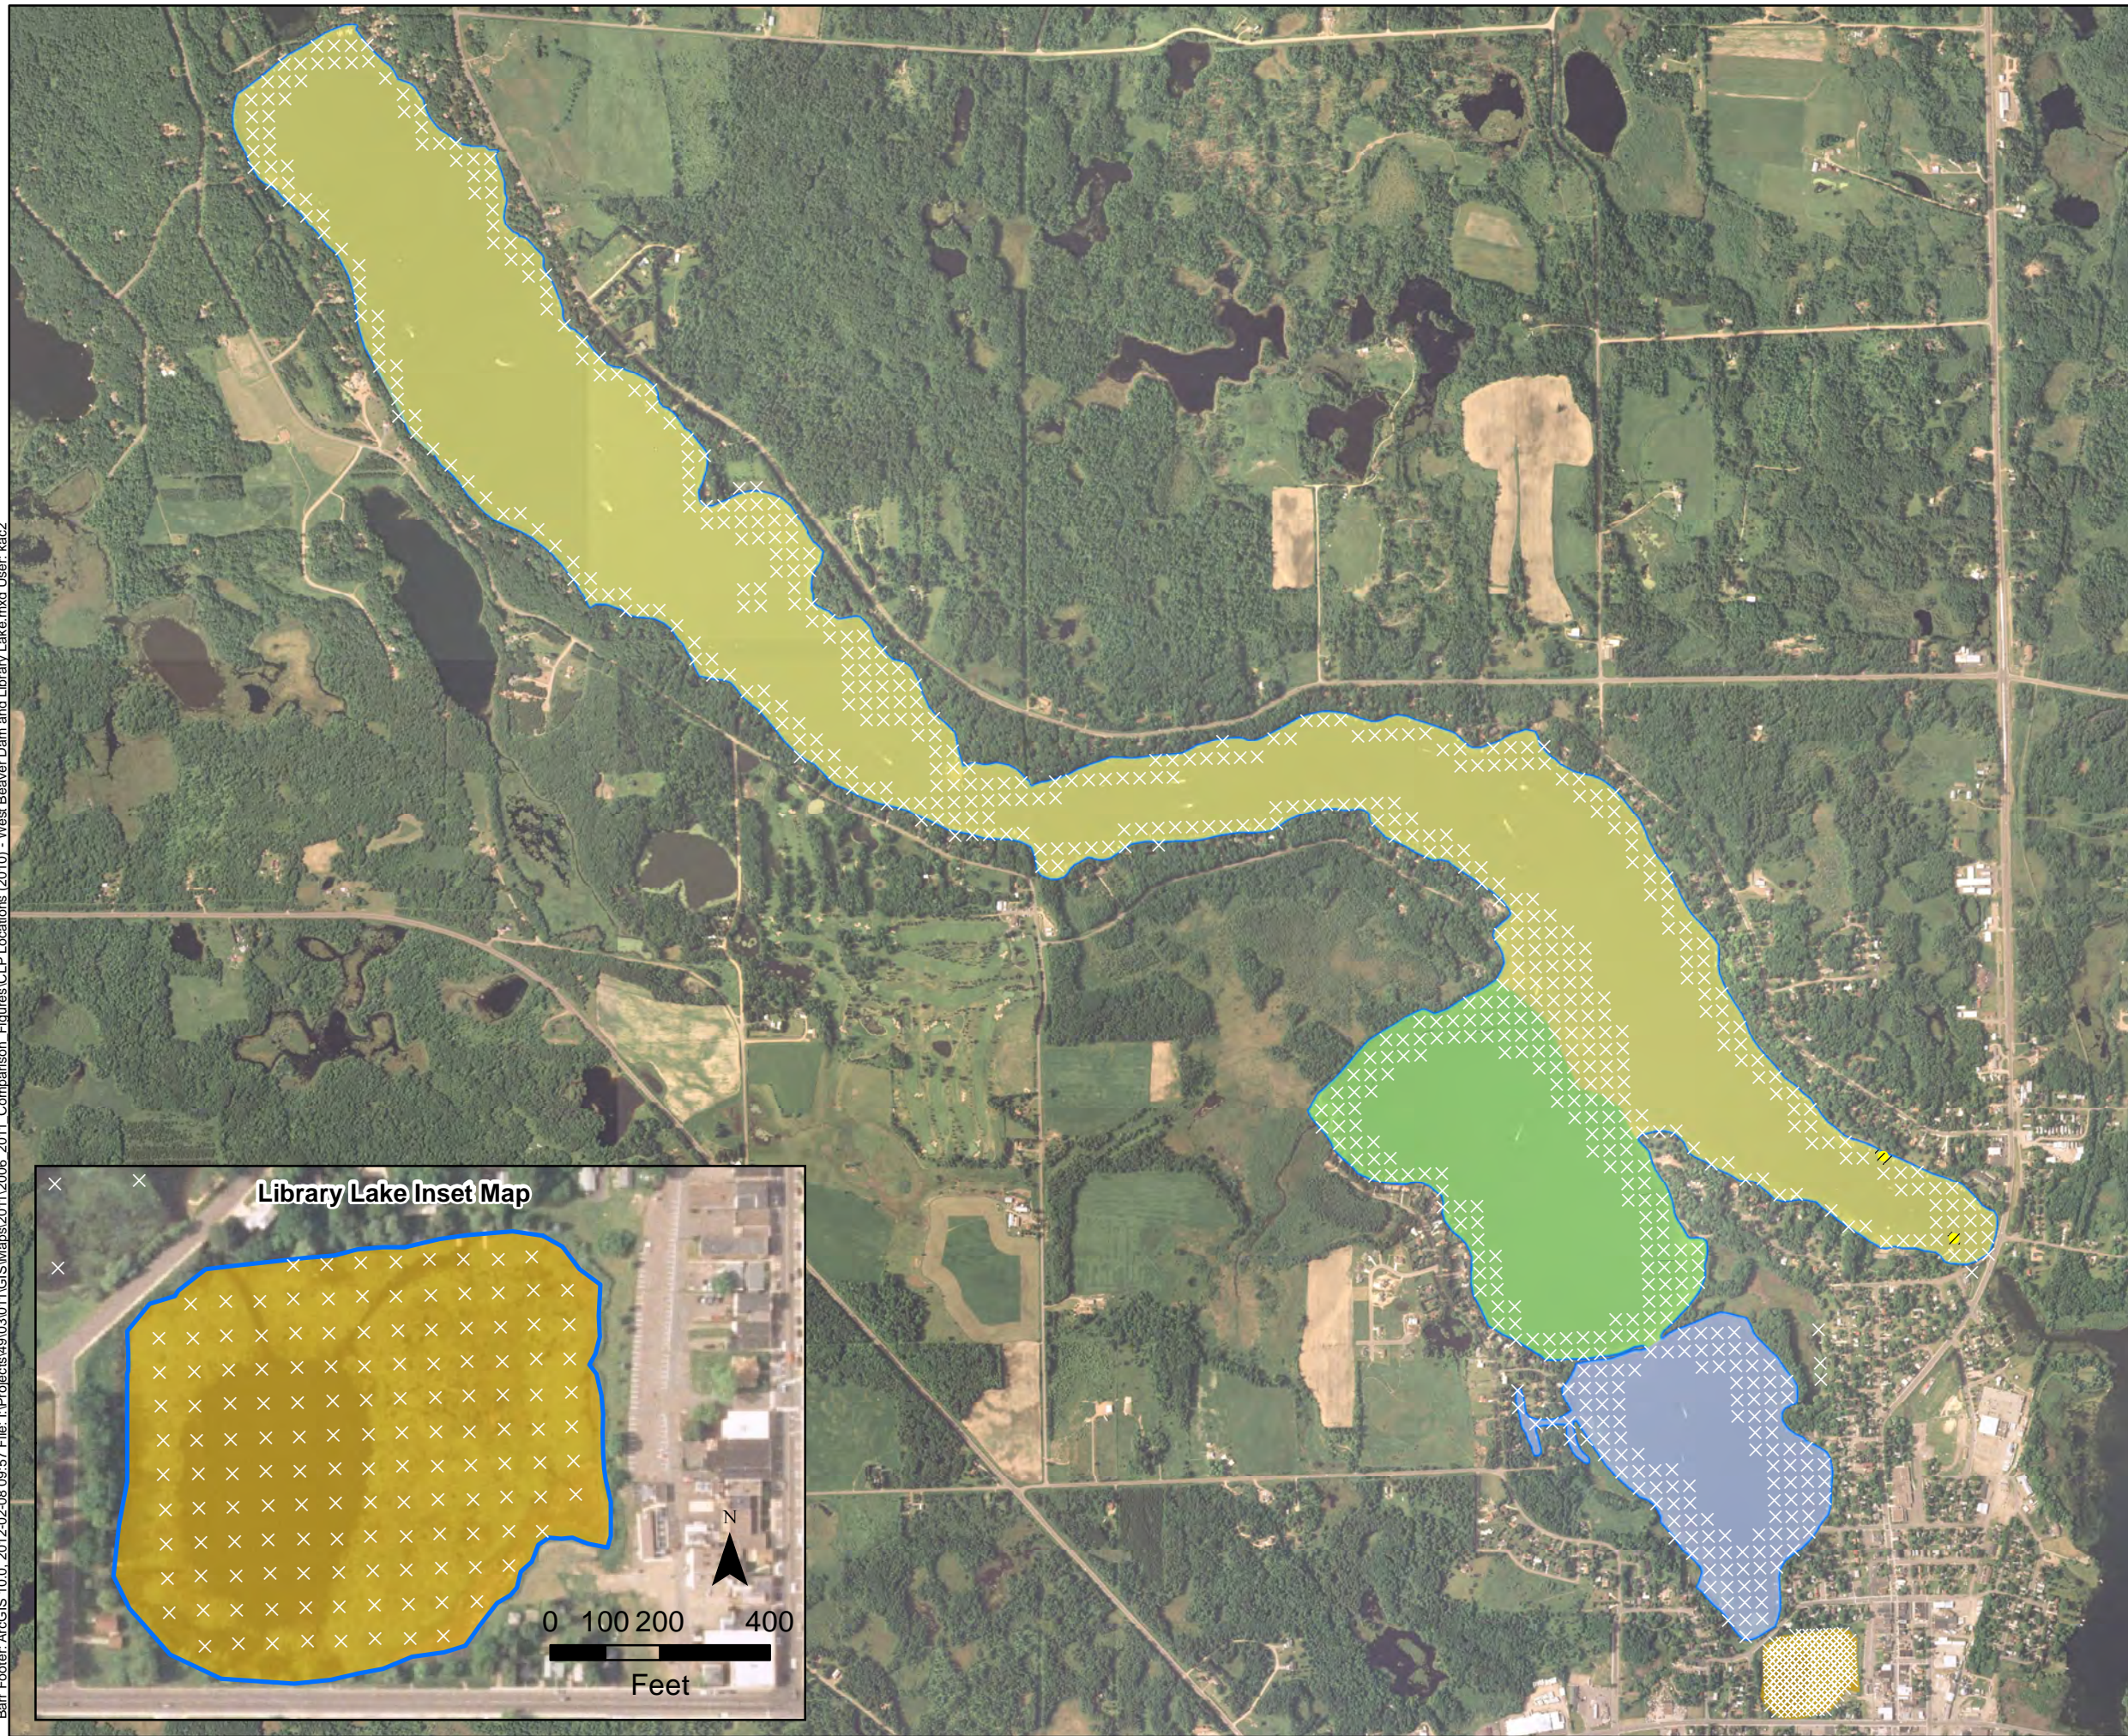

**JULY 2010 CURLY-LEAF PONDWEED
EXTENT**
Beaver Dam and Library Lake
Barron County, WI

Barr Footer: ArcGIS 10.4, 2016-12-21 12:58 File: I:\Projects\4903\011\GIS\Maps\2016\July 2009-2013 CLP Extent Maps\July 2010 CLP Extent - West Beaver Dam and Library Lake.mxd User: KAC2

- CLP Observed
- × No CLP Present
- Approximate Extent of CLP (July 2010)
- Total Area of CLP: 3.49 Acres**
- Library Lake (0.04 Acres)
- Rabbit Island Bay (1.24 Acres)
- West Lake (1.42 Acres)
- Williams Bay (0.79 Acres)

JULY 2010 CURLY-LEAF PONDWEED EXTENT
Beaver Dam and Library Lake
Barron County, WI
D-12

- CLP Observed
- × No CLP Present
- /// Approximate Extent of CLP (2010)
- Total Area of CLP: 0.28 Acres**
- East Lake (0.28 Acres)
- City Bay (0 Acres)
- Cemetery Bay (0 Acres)
- Norwegian Bay (0 Acres)

Fall 2010 Curly-Leaf Pondweed
Sample Locations
Beaver Dam and Library Lake
Barron County, WI

- CLP Observed
- × No CLP Present
- /// Approximate Extent of CLP (2010)
- Total Area of CLP: 0.62 Acres**
- Library Lake (0 Acres)
- Rabbit Island Bay (0 Acres)
- West Lake (0.62 Acres)
- Williams Bay (0 Acres)