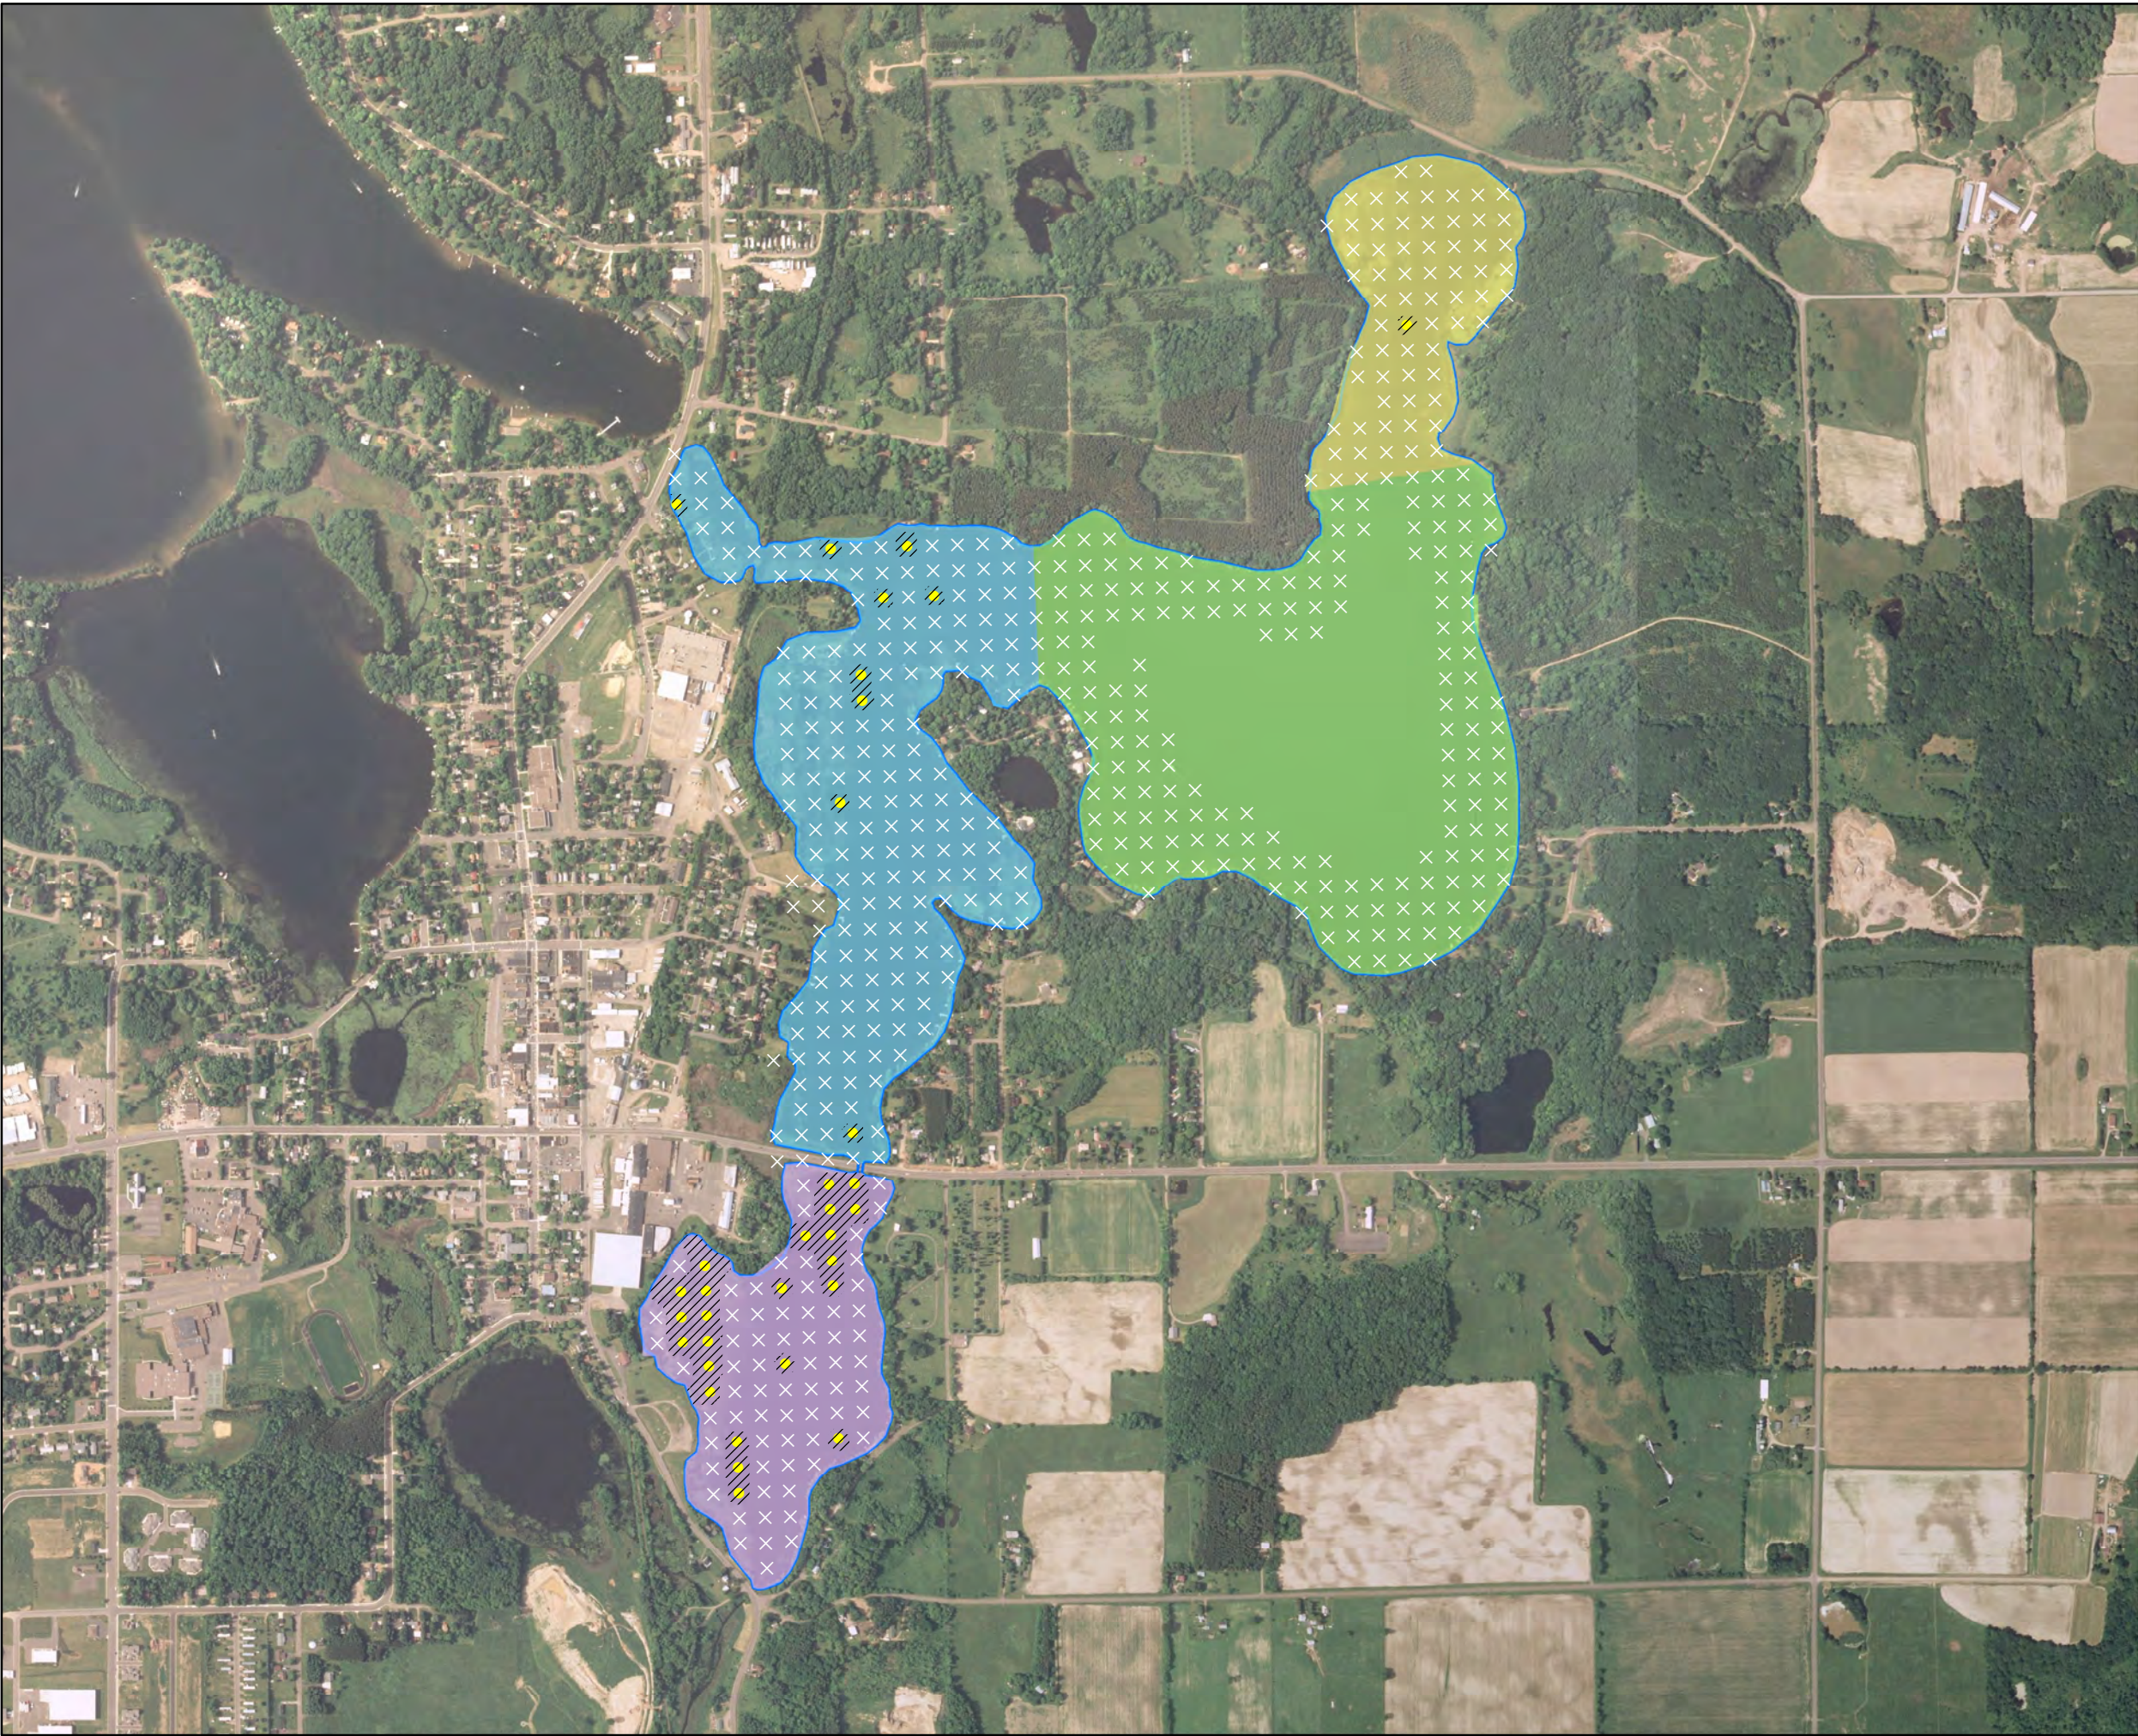

Fall 2010 Curly-Leaf Pondweed
Sample Locations
Beaver Dam and Library Lake
Barron County, WI

- CLP Observed
- × No CLP Present
- /// Approximate Extent of CLP (July 2011)
- Total Area of CLP: 26.36 Acres**
- East Lake (1.46 Acres)
- City Bay (12.57 Acres)
- Cemetery Bay (7.84 Acres)
- Norwegian Bay (4.49 Acres)

**JULY 2011 CURLY-LEAF PONDWEED
EXTENT**
Beaver Dam and Library Lake
Barron County, WI

Barr Footer: ArcGIS 10.4, 2016-12-21 12:40 File: I:\Projects\4903\011\GIS\Maps\2016\July 2009-2013 CLP Extent Maps\July 2011 CLP Extent - West Beaver Dam and Library Lake.mxd User: KAC2

- CLP Observed
- × No CLP Present
- Approximate Extent of CLP (July 2011)
- Total Area of CLP: 5.29 Acres**
- Library Lake (1.06 Acres)
- Rabbit Island Bay (1.17 Acres)
- West Lake (1.19 Acres)
- Williams Bay (1.87 Acres)

**JULY 2011 CURLY-LEAF PONDWEED
EXTENT**
Beaver Dam and Library Lake
Barron County, WI

- CLP Observed
- × No CLP Present
- /// Approximate Extent of CLP (2011)
- Total Area of CLP: 16.27 Acres**
- East Lake (0 Acres)
- City Bay (2.87 Acres)
- Cemetery Bay (13.14 Acres)
- Norwegian Bay (0.26 Acres)