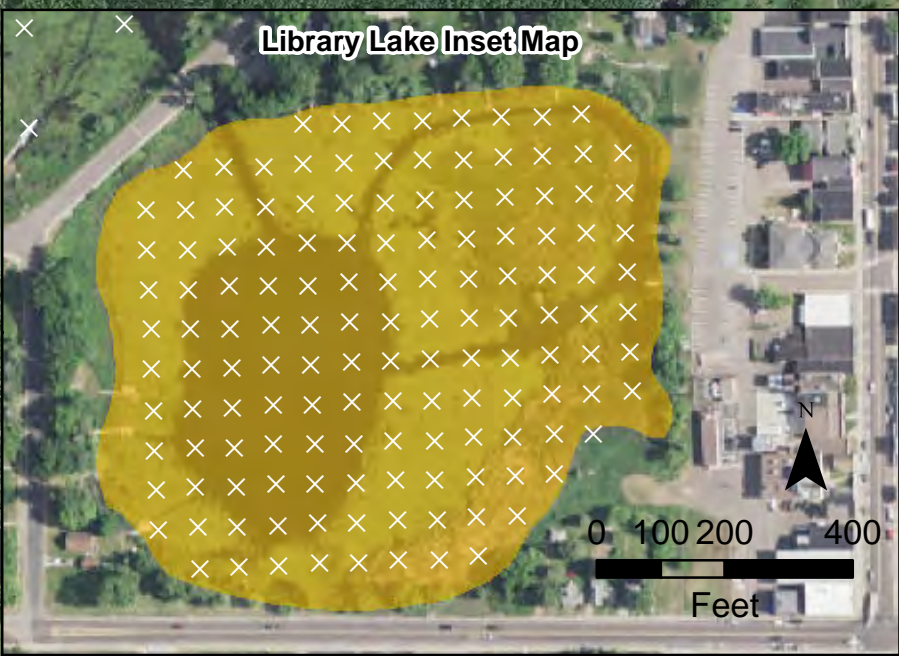

**JULY 2021 CURLY-LEAF
PONDWEED EXTENT**
Beaver Dam and Library Lake
Barron County, WI