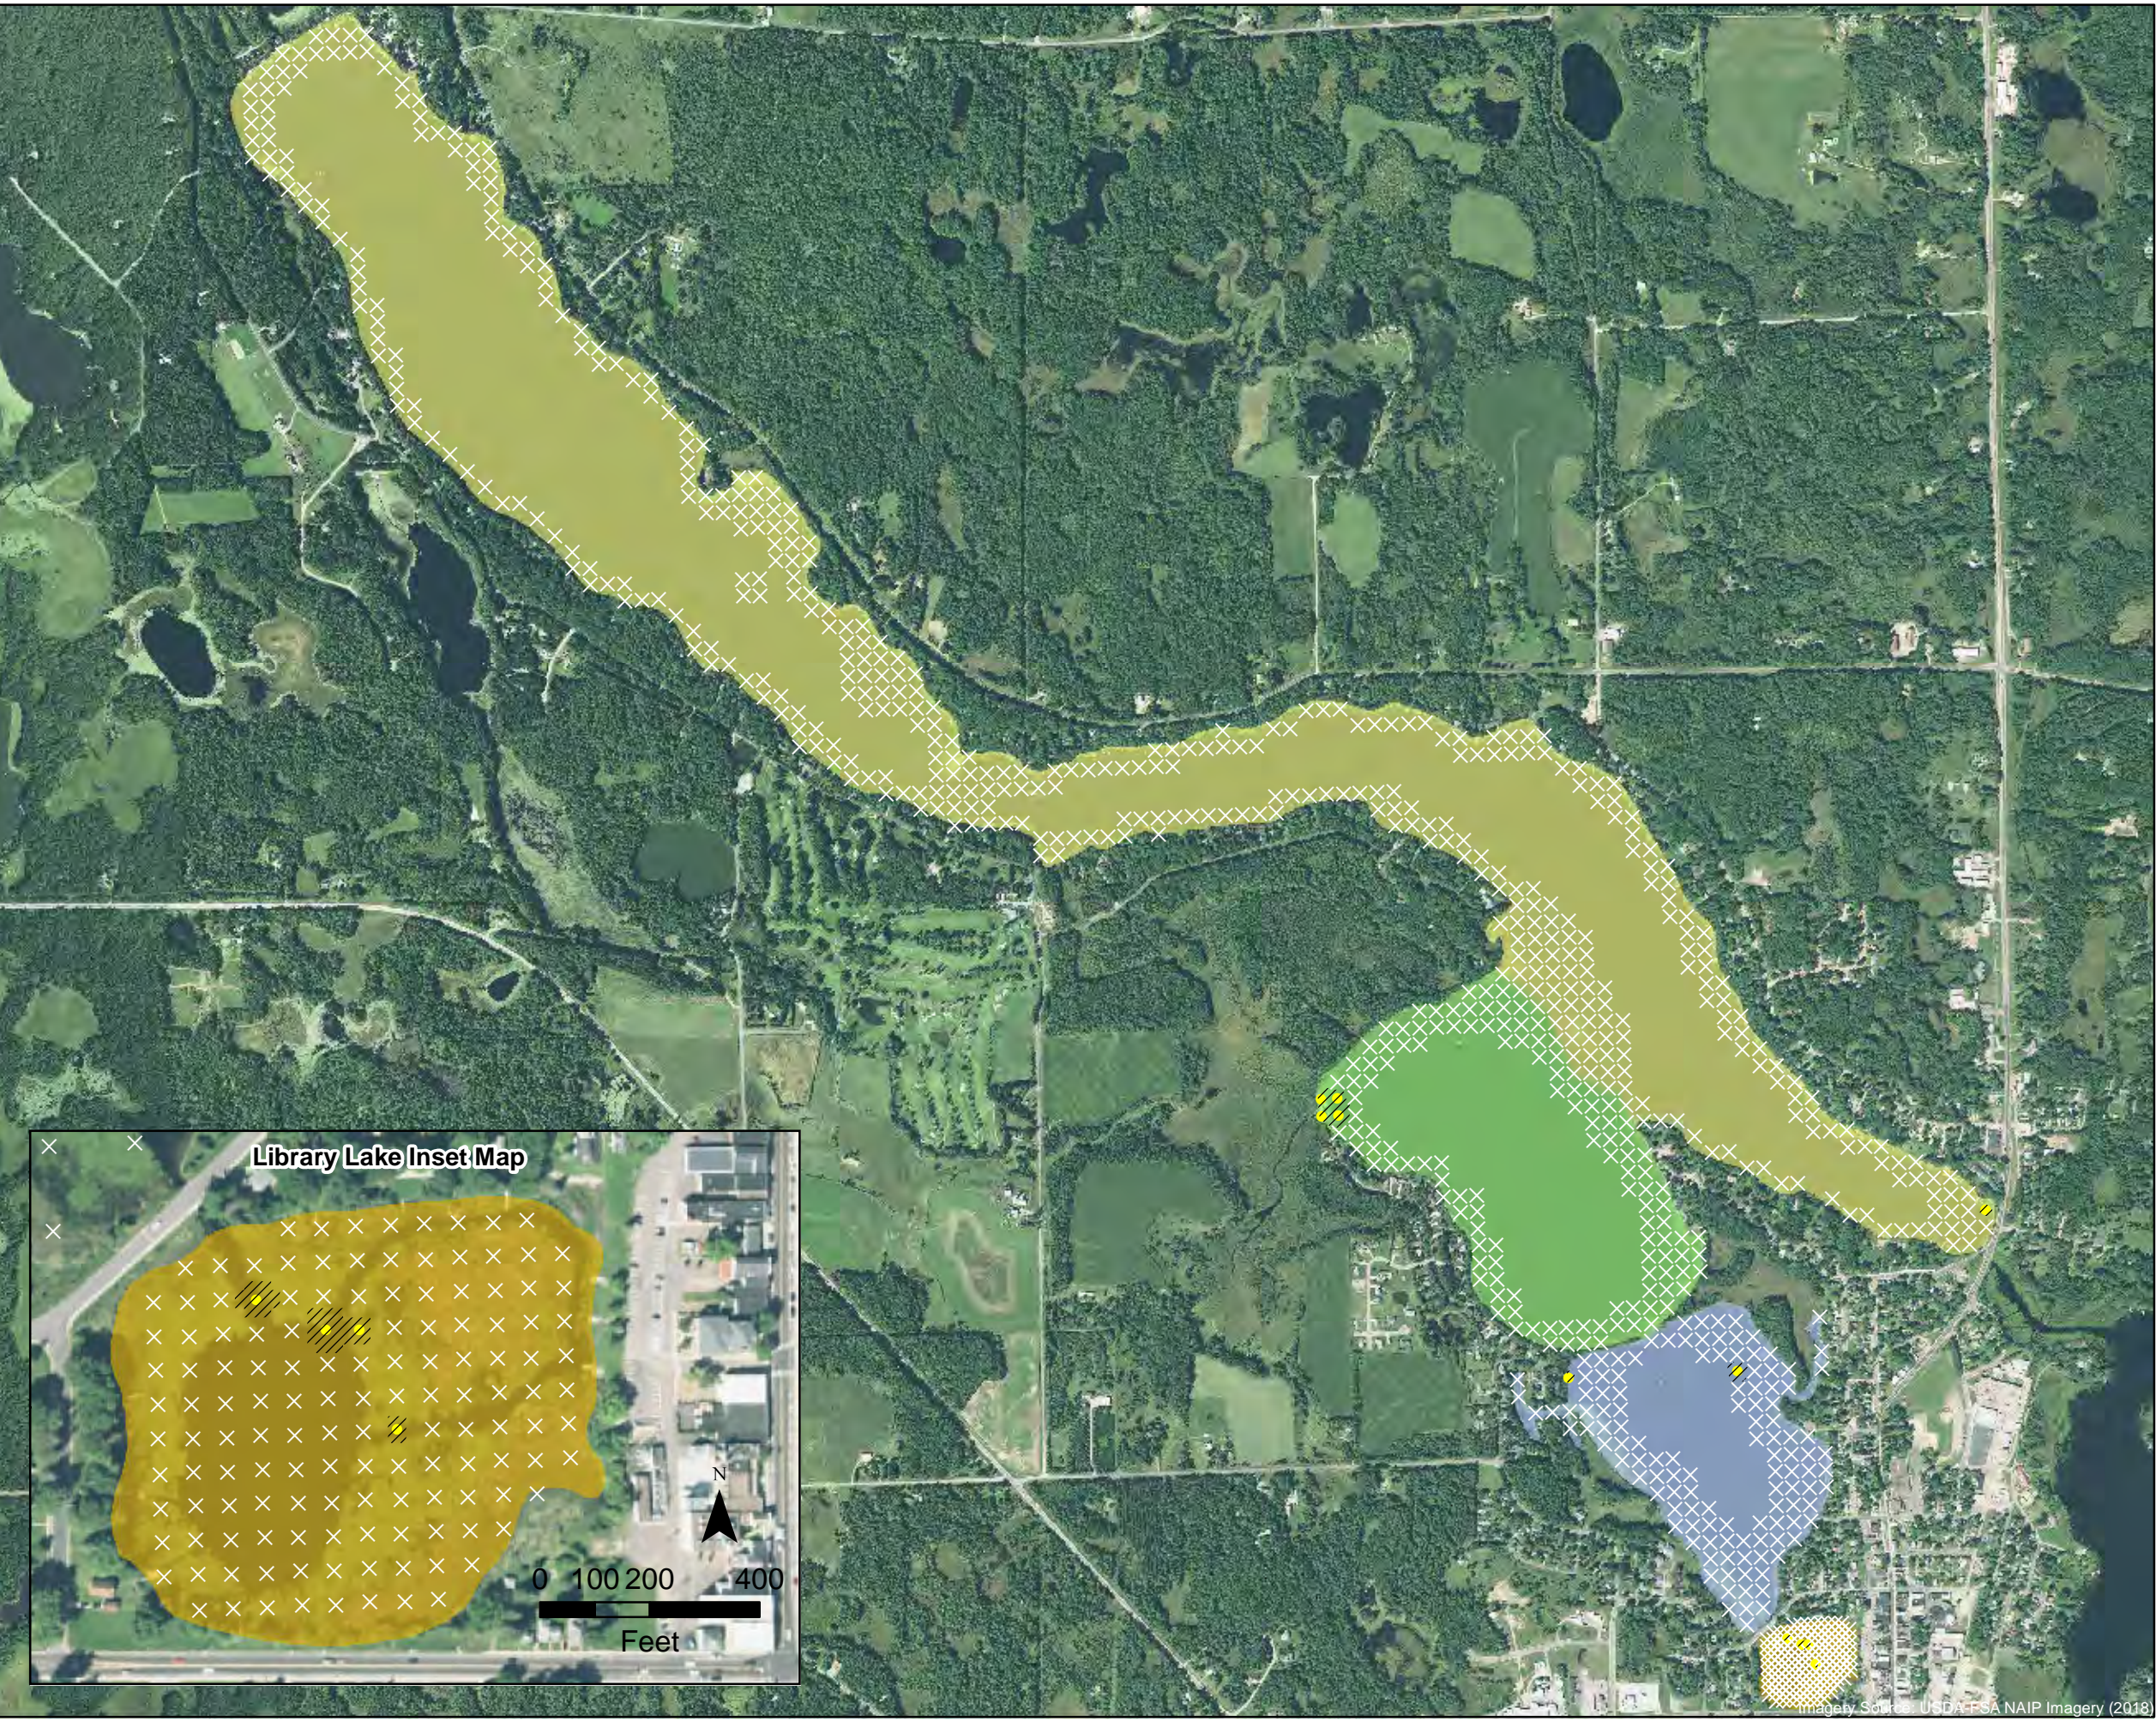

Barr Footer: ArcGIS 10.7.1, 2020-11-02 20:45 File: I:\Projects\49030101\GIS\Maps\2020\July 2020 Survey\July 2020 CLP Extent - West Beaver Dam and Library Lake.mxd User: kac2

- CLP Observed
- × No CLP Present
- ▨ Approximate Extent of CLP (July 2020)
- **Total Area of CLP: 3.38 Acres**
- Library Lake (0.31 Acres)
- Rabbit Island Bay (0.83 Acres)
- West Lake (0.23 Acres)
- Williams Bay (2.01 Acres)