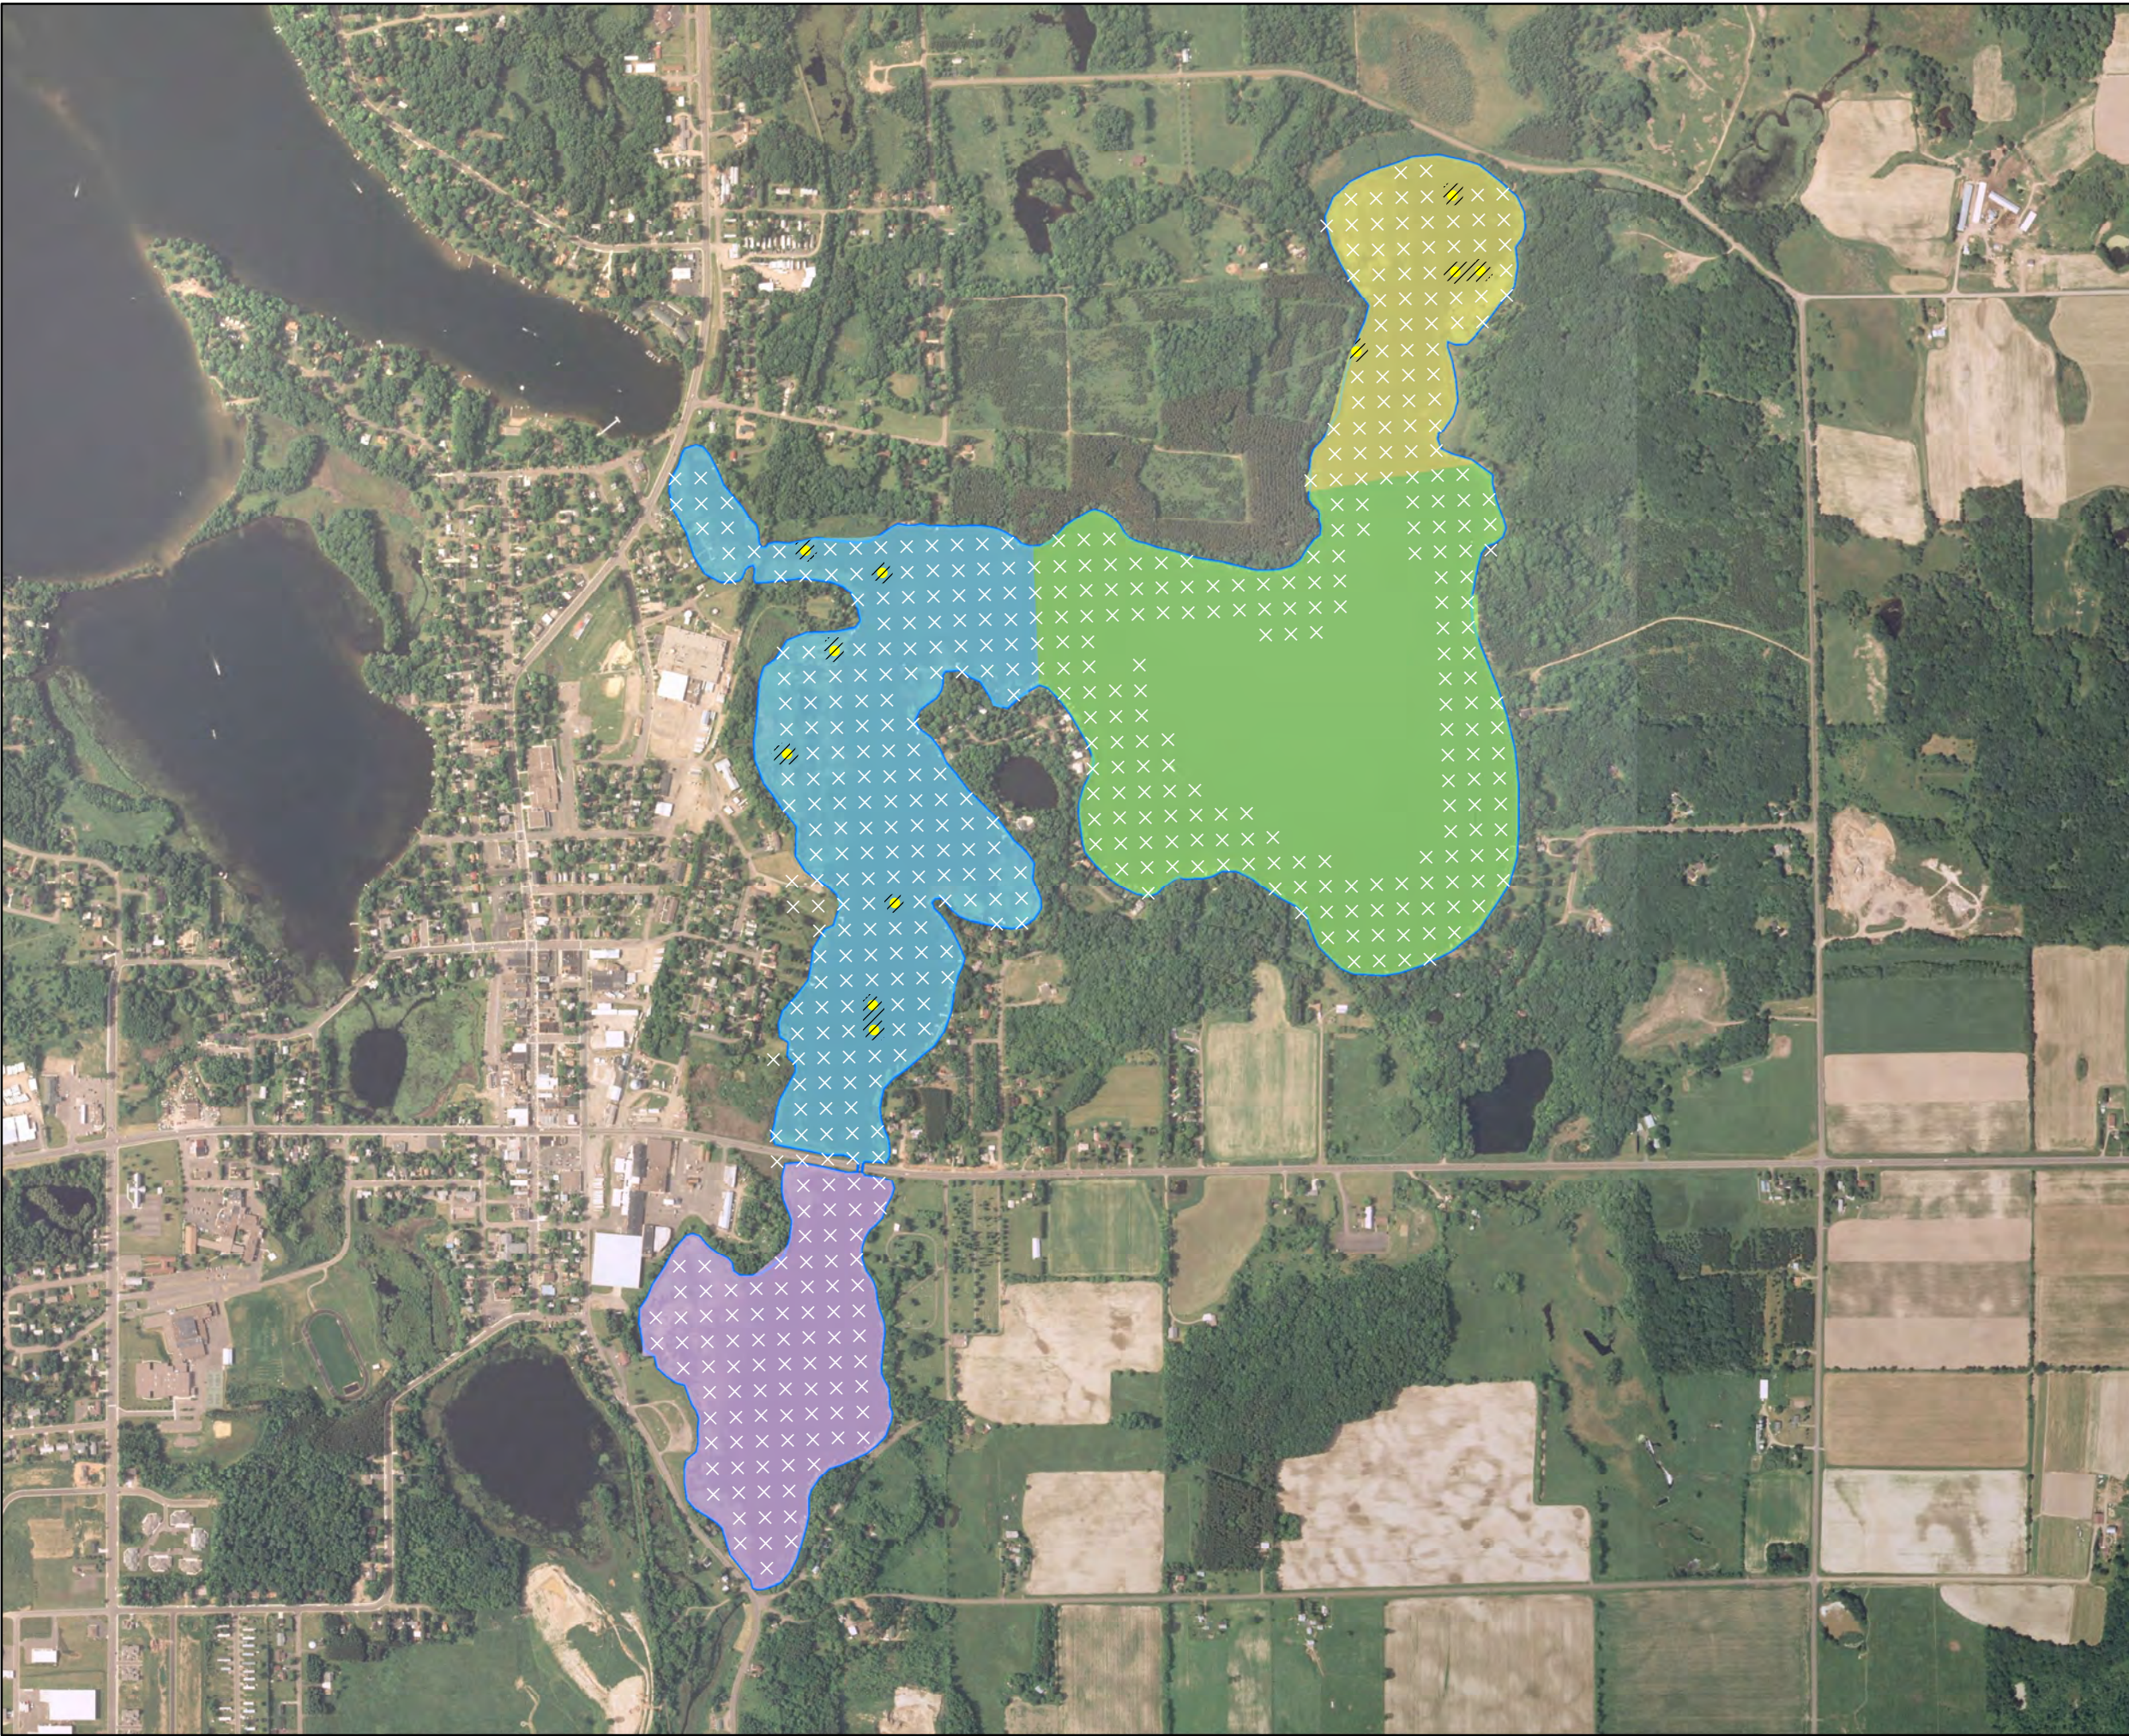

Fall 2006 Curly-Leaf Pondweed
Sample Locations
Beaver Dam and Library Lake
Barron County, WI

- CLP Observed
- × No CLP Present
- /// Approximate Extent of CLP (2006)
- Total Area of CLP: 3.32 Acres**
- Library Lake (0 Acres)
- Rabbit Island Bay (0.43 Acres)
- West Lake (2.56 Acres)
- Williams Bay (0.33 Acres)

Fall 2006 Curly-Leaf Pondweed
Sample Locations
Beaver Dam and Library Lake
Barron County, WI

- CLP Observed
- × No CLP Present
- /// Approximate Extent of CLP (2007)
- Total Area of CLP: 1.72 Acres**
- East Lake (0 Acres)
- City Bay (0.81 Acres)
- Cemetery Bay (0 Acres)
- Norwegian Bay (0.91 Acres)

Fall 2007 Curly-Leaf Pondweed
Sample Locations
Beaver Dam and Library Lake
Barron County, WI

- CLP Observed
- × No CLP Present
- /// Approximate Extent of CLP (2007)
- Total Area of CLP: 2.04 Acres**
- Library Lake (0 Acres)
- Rabbit Island Bay (0 Acres)
- West Lake (1.00 Acres)
- Williams Bay (1.04 Acres)

Fall 2007 Curly-Leaf Pondweed
Sample Locations
Beaver Dam and Library Lake
Barron County, WI

- CLP Observed
- × No CLP Present
- /// Approximate Extent of CLP (2008)
- Total Area of CLP: 3.67 Acres**
- East Lake (0 Acres)
- City Bay (2.33 Acres)
- Cemetery Bay (0 Acres)
- Norwegian Bay (1.34 Acres)