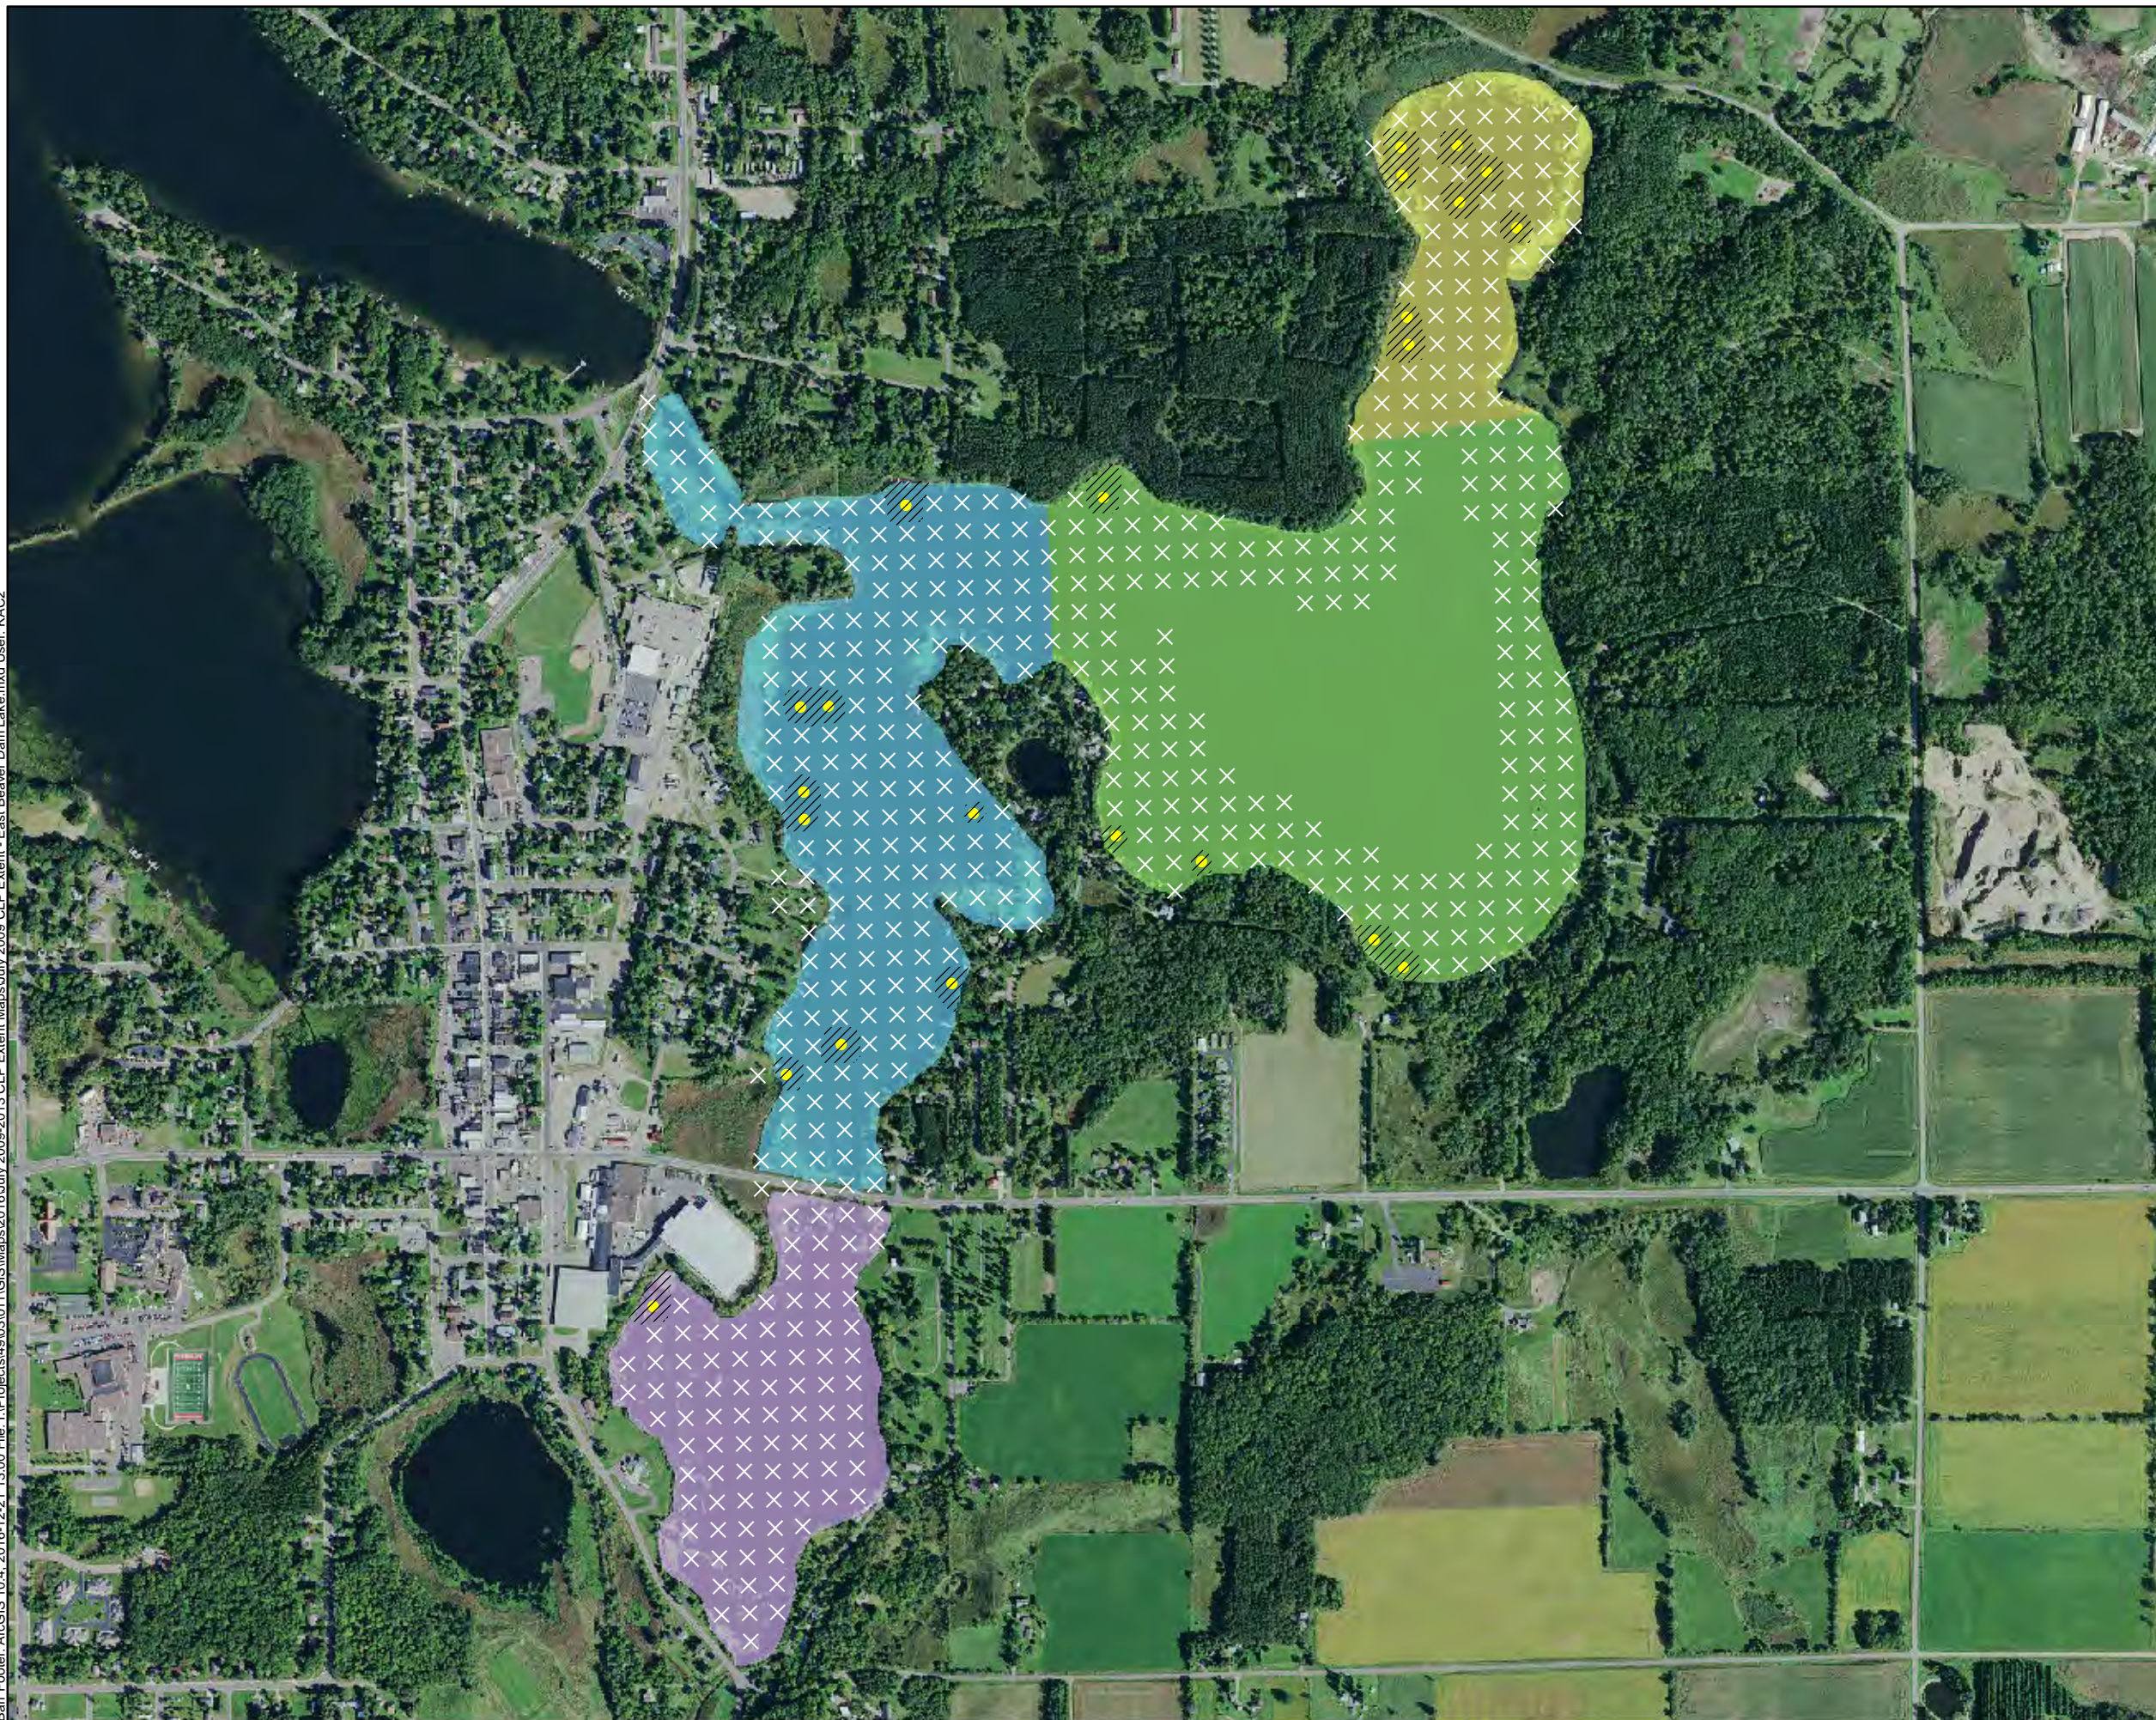

Fall 2007 Curly-Leaf Pondweed
Sample Locations
Beaver Dam and Library Lake
Barron County, WI

- CLP Observed
- × No CLP Present
- /// Approximate Extent of CLP (2007)
- Total Area of CLP: 2.04 Acres**
- Library Lake (0 Acres)
- Rabbit Island Bay (0 Acres)
- West Lake (1.00 Acres)
- Williams Bay (1.04 Acres)

Fall 2007 Curly-Leaf Pondweed
Sample Locations
Beaver Dam and Library Lake
Barron County, WI

- CLP Observed
- × No CLP Present
- /// Approximate Extent of CLP (2008)
- Total Area of CLP: 3.67 Acres**
- East Lake (0 Acres)
- City Bay (2.33 Acres)
- Cemetery Bay (0 Acres)
- Norwegian Bay (1.34 Acres)

Fall 2008 Curly-Leaf Pondweed
Sample Locations
Beaver Dam and Library Lake
Barron County, WI

- CLP Observed
- × No CLP Present
- ▨ Approximate Extent of CLP (2008)
- Total Area of CLP: 0.83 Acres**
- Library Lake (0 Acres)
- Rabbit Island Bay (0.28 Acres)
- West Lake (0 Acres)
- Williams Bay (0.55 Acres)

Fall 2008 Curly-Leaf Pondweed
Sample Locations
Beaver Dam and Library Lake
Barron County, WI

- CLP Observed
- × No CLP Present
- /// Approximate Extent of CLP (July 2009)
- Total Area of CLP: 15.49 Acres**
- East Lake (3.07 Acres)
- City Bay (6.10 Acres)
- Cemetery Bay (1.00 Acres)
- Norwegian Bay (5.77 Acres)