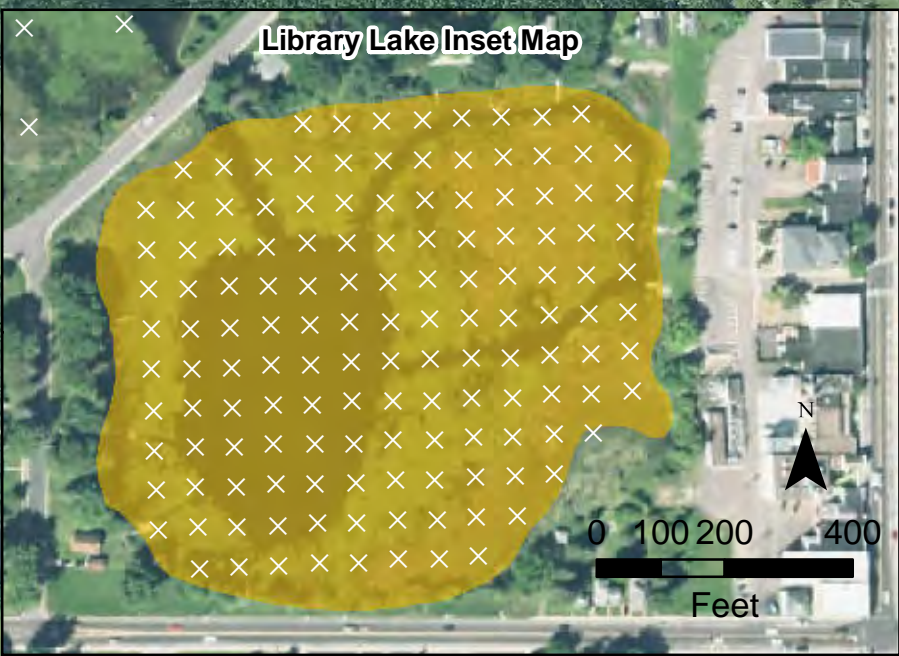

FALL 2020 CURLY-LEAF
PONDWEED EXTENT
Beaver Dam and Library Lake
Barron County, WI