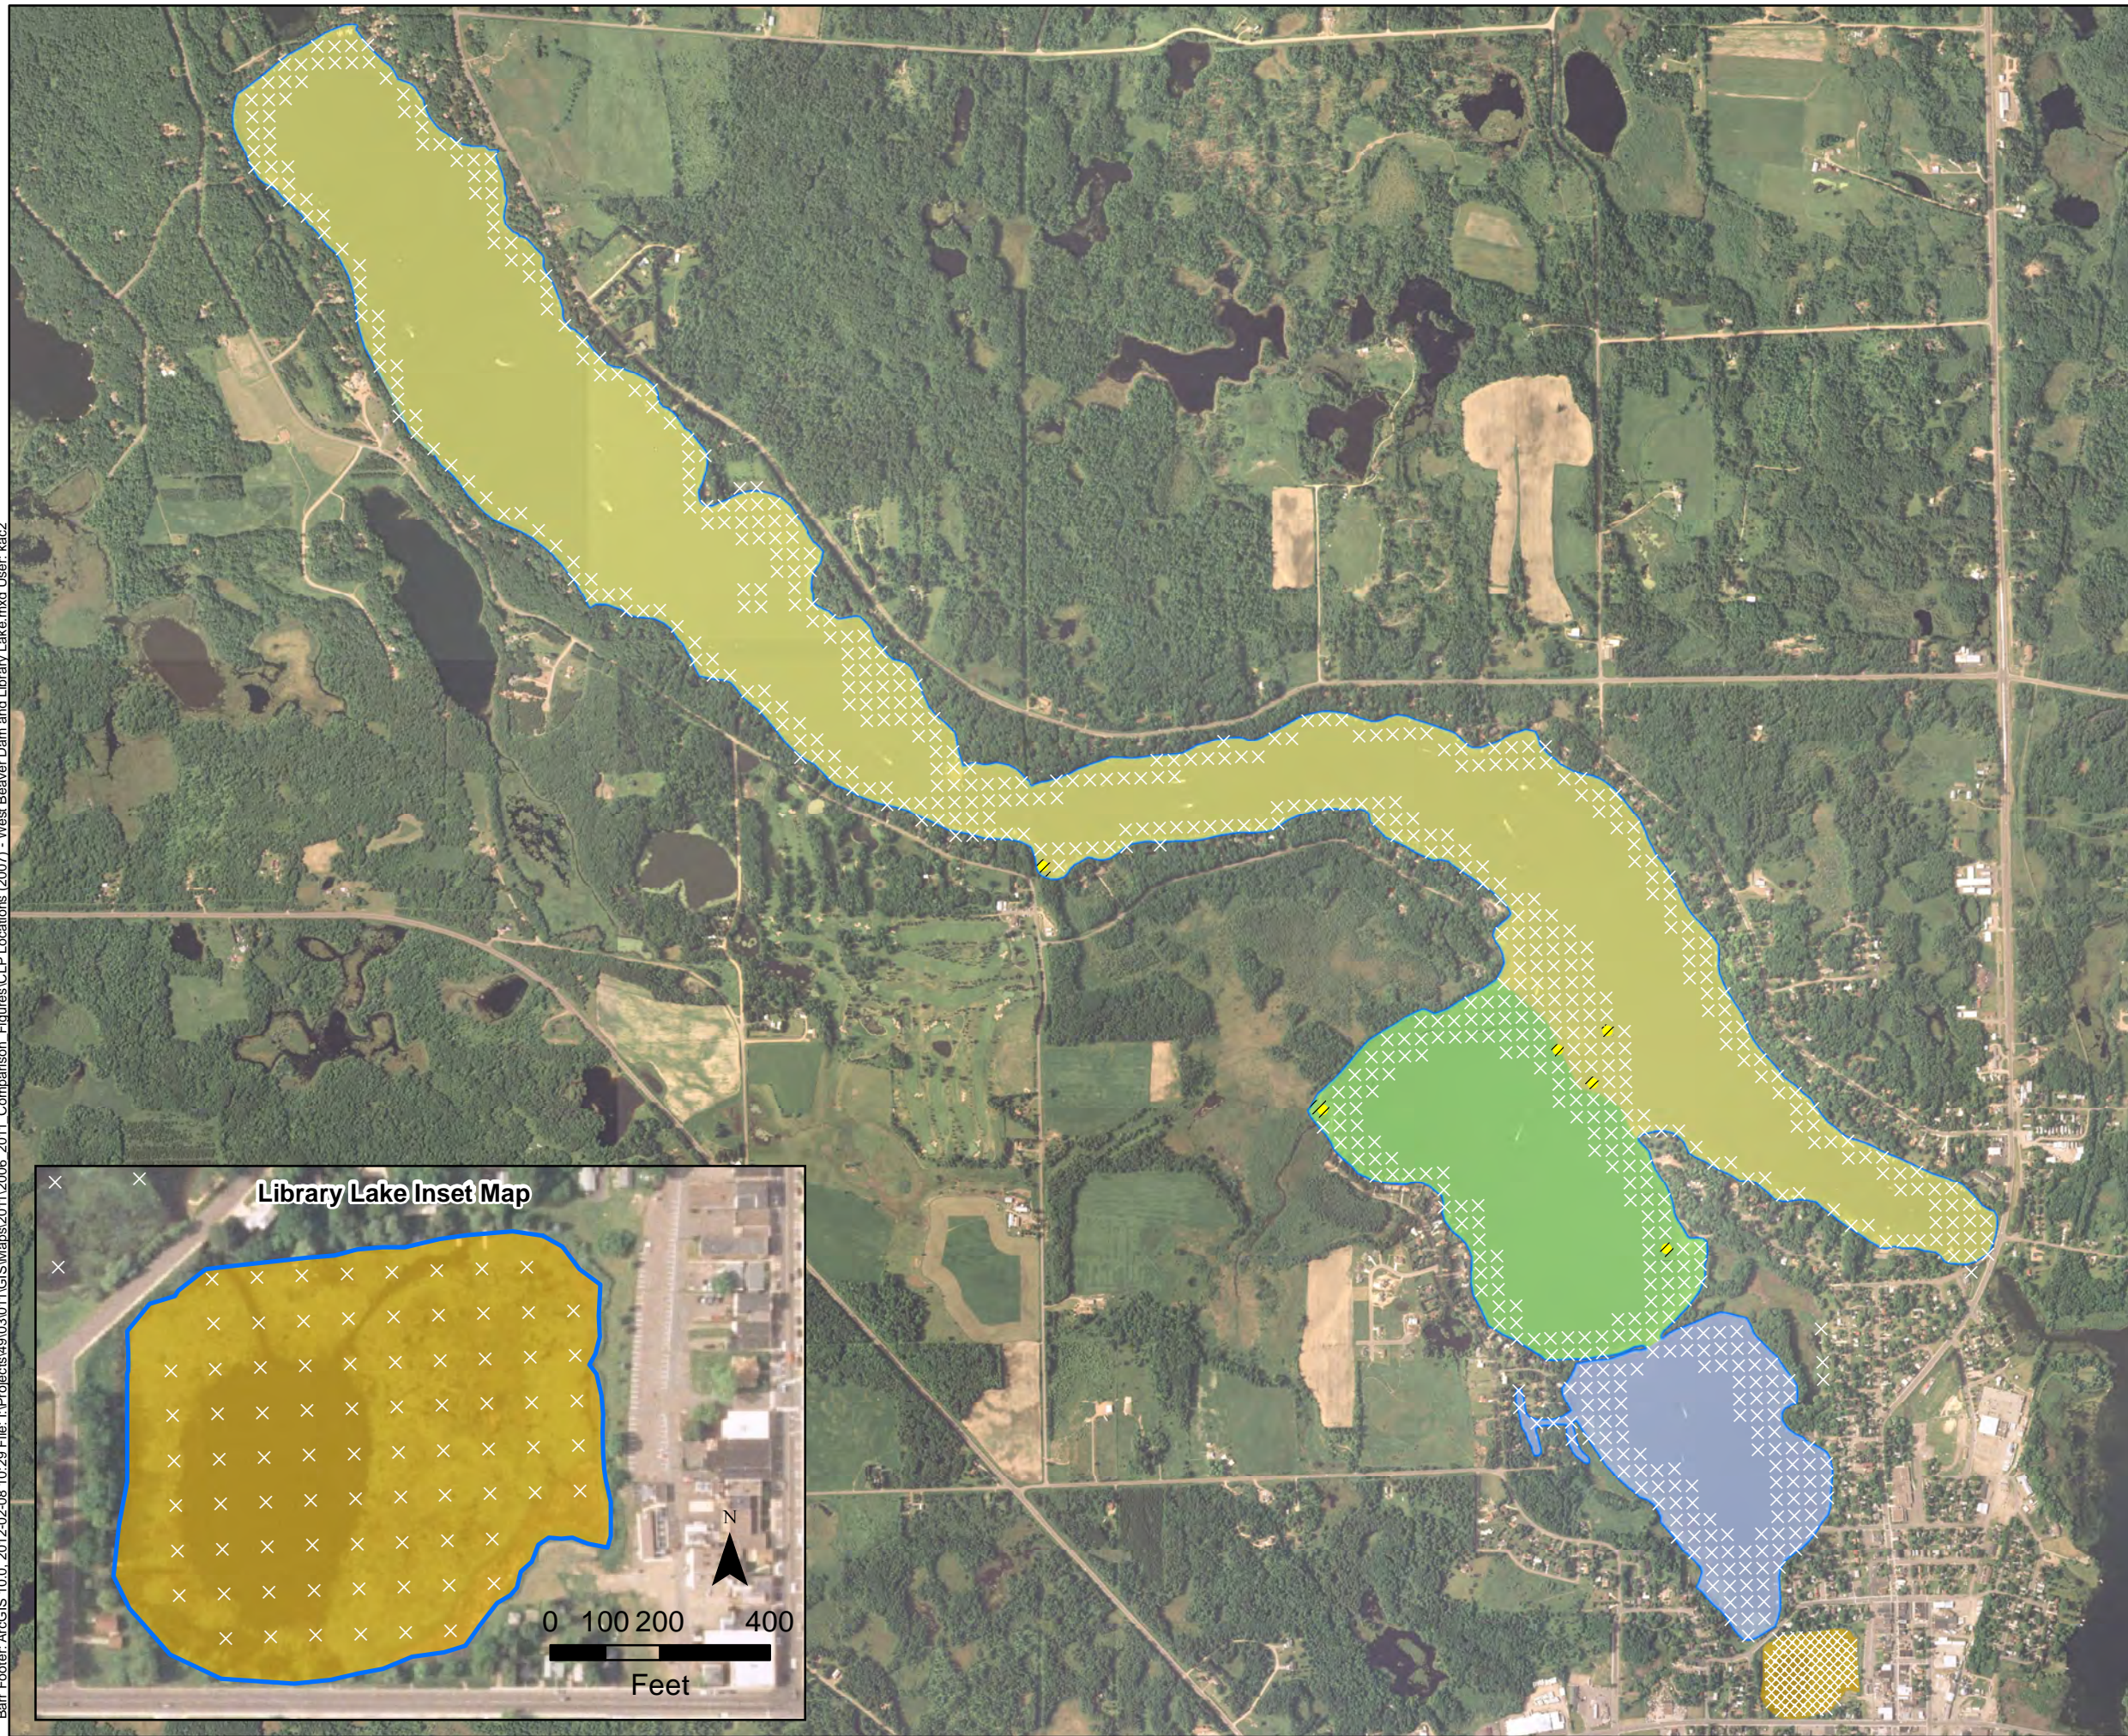

Fall 2006 Curly-Leaf Pondweed
Sample Locations
Beaver Dam and Library Lake
Barron County, WI

- CLP Observed
- × No CLP Present
- /// Approximate Extent of CLP (2006)
- Total Area of CLP: 3.32 Acres**
- Library Lake (0 Acres)
- Rabbit Island Bay (0.43 Acres)
- West Lake (2.56 Acres)
- Williams Bay (0.33 Acres)

Fall 2006 Curly-Leaf Pondweed
Sample Locations
Beaver Dam and Library Lake
Barron County, WI

- CLP Observed
- × No CLP Present
- /// Approximate Extent of CLP (2007)
- Total Area of CLP: 1.72 Acres**
- East Lake (0 Acres)
- City Bay (0.81 Acres)
- Cemetery Bay (0 Acres)
- Norwegian Bay (0.91 Acres)

Fall 2007 Curly-Leaf Pondweed
Sample Locations
Beaver Dam and Library Lake
Barron County, WI

- CLP Observed
- × No CLP Present
- /// Approximate Extent of CLP (2007)
- Total Area of CLP: 2.04 Acres**
- Library Lake (0 Acres)
- Rabbit Island Bay (0 Acres)
- West Lake (1.00 Acres)
- Williams Bay (1.04 Acres)

Fall 2007 Curly-Leaf Pondweed
Sample Locations
Beaver Dam and Library Lake
Barron County, WI

- CLP Observed
- × No CLP Present
- /// Approximate Extent of CLP (2008)
- Total Area of CLP: 3.67 Acres**
- East Lake (0 Acres)
- City Bay (2.33 Acres)
- Cemetery Bay (0 Acres)
- Norwegian Bay (1.34 Acres)