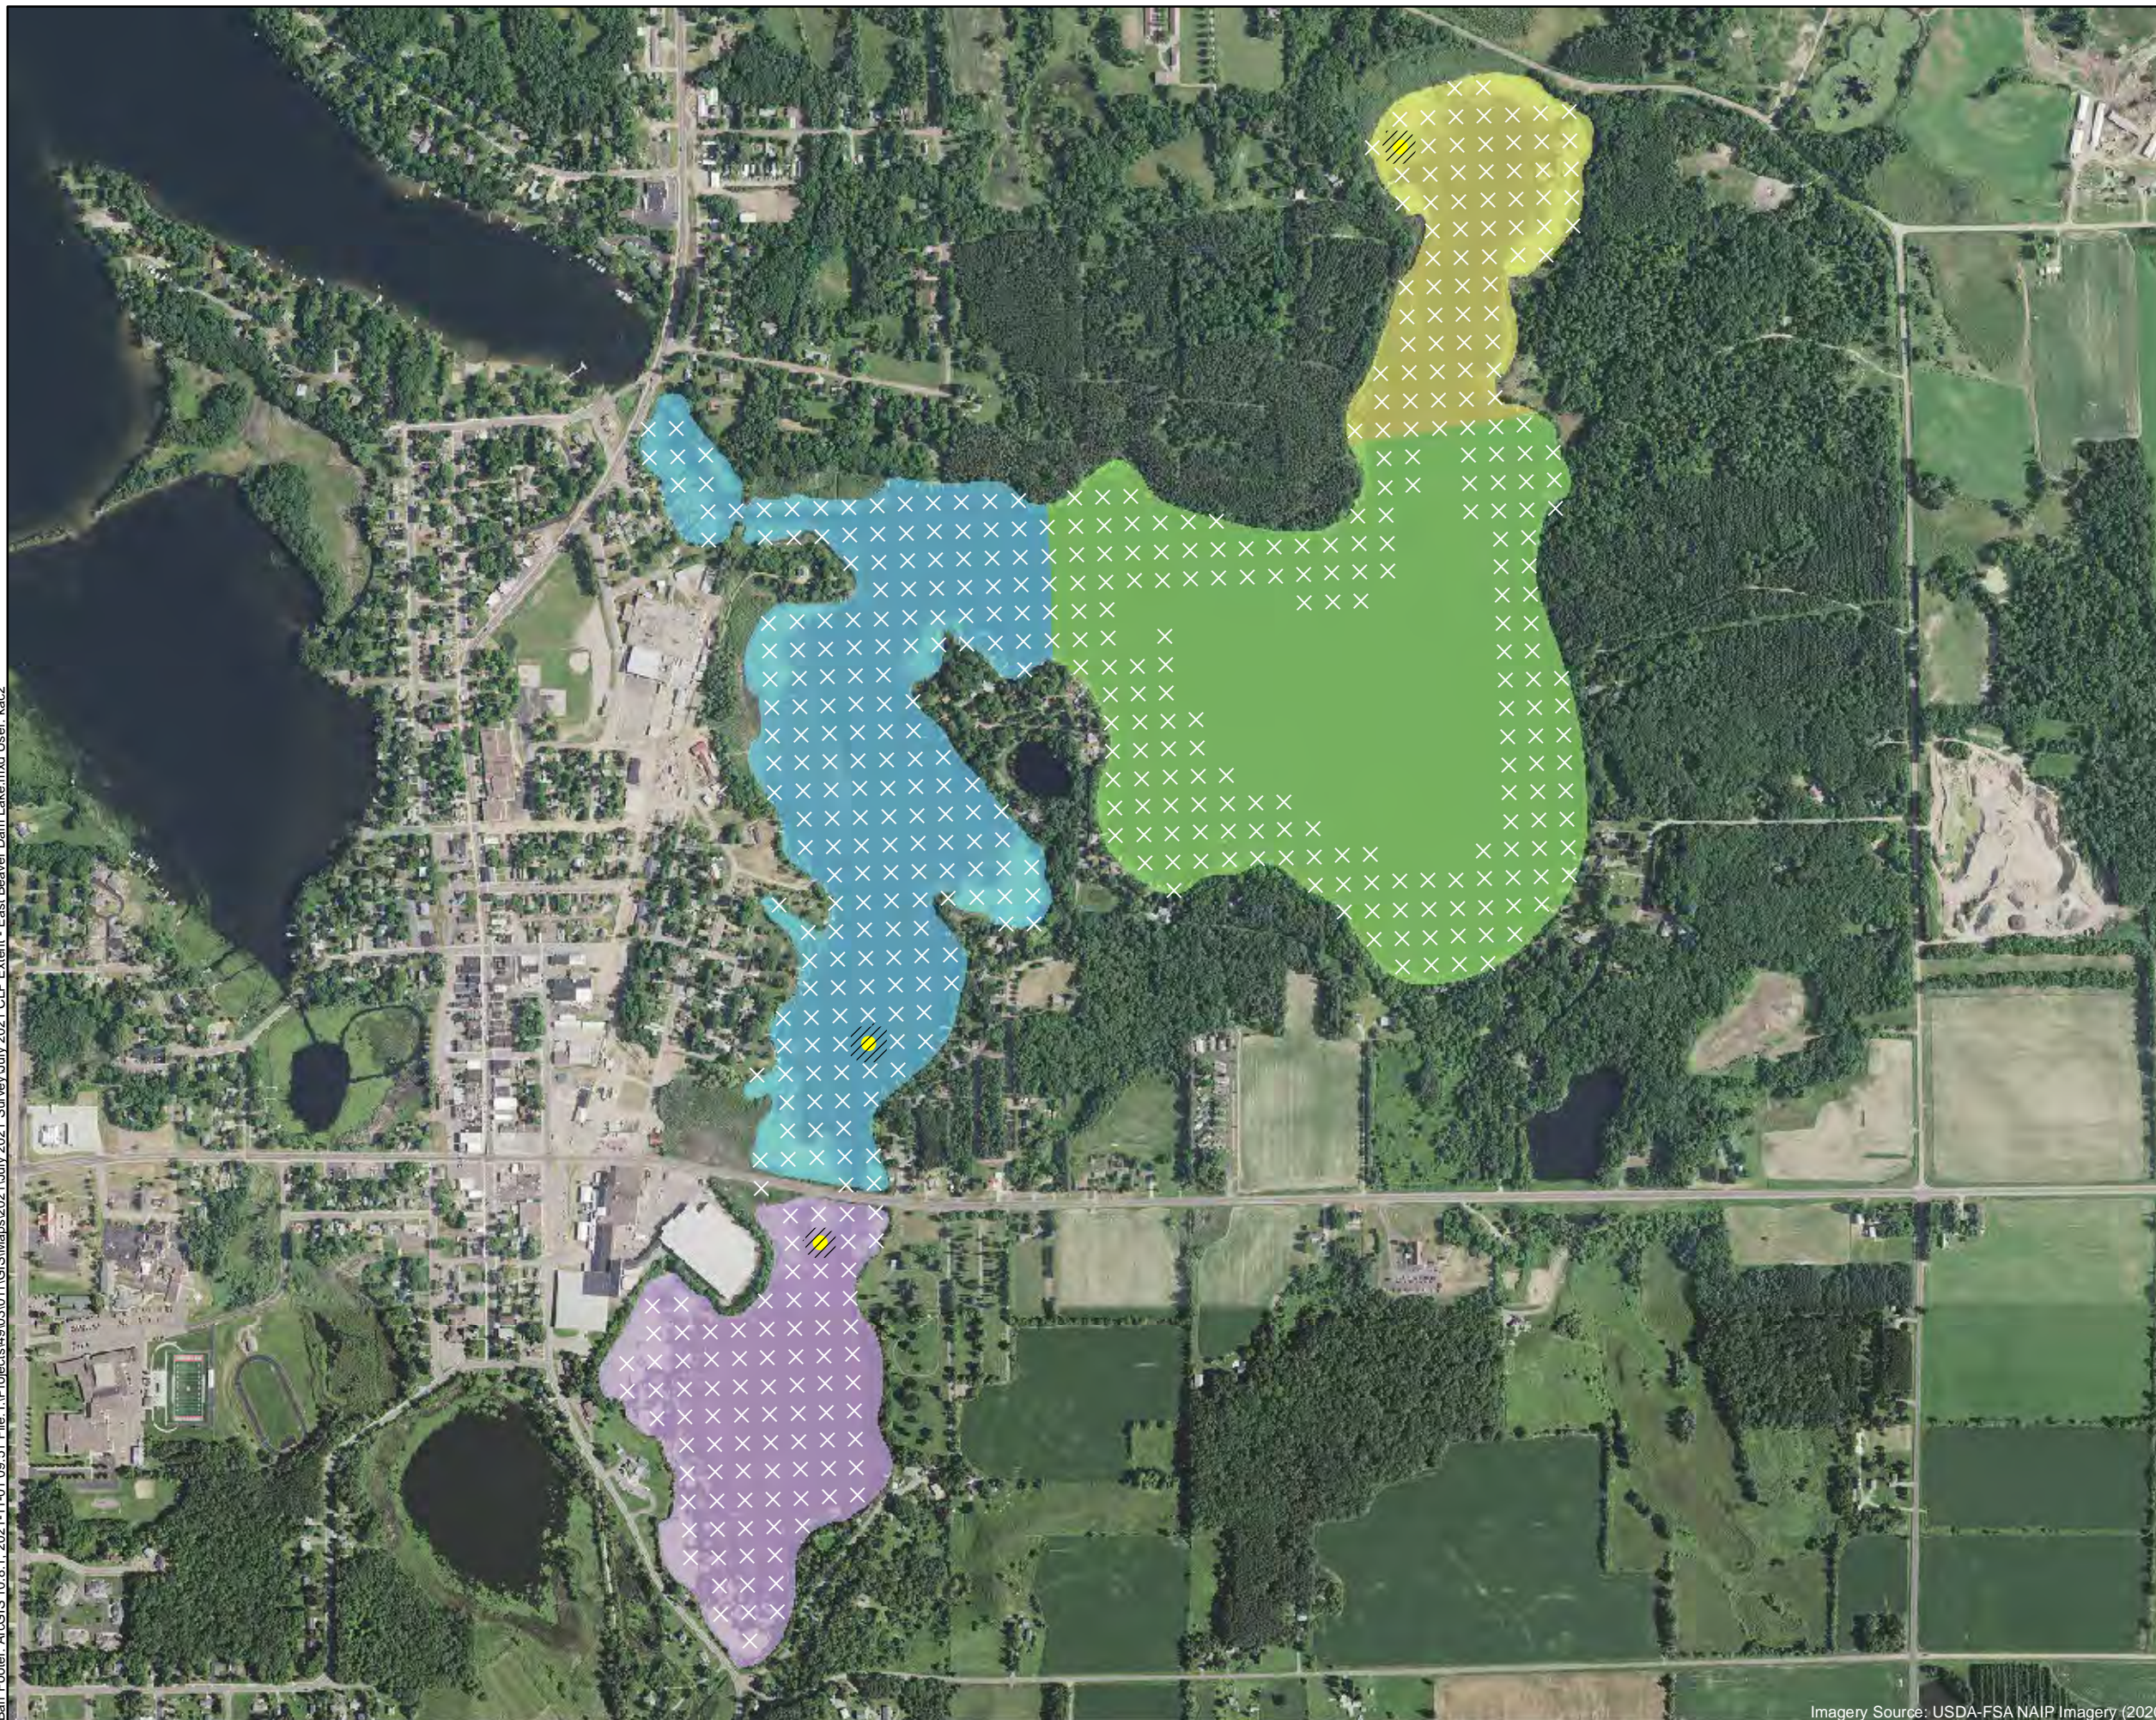

Barr Footer: ArcGIS 10.8.1, 2021-11-01 09:51 File: I:\Projects\490301011\GIS\Maps\2021\July 2021 Survey\July 2021 CLP Extent - East Beaver Dam Lake.mxd User: kac2

- CLP Observed
- × No CLP Present
- /// Approximate Extent of CLP (July 2021)
- **Total Area of CLP: 2.08 Acres**
- East Lake (0 Acres)
- City Bay (0.85 Acres)
- Cemetery Bay (0.57 Acres)
- Norwegian Bay (0.66 Acres)

**JULY 2021 CURLY-LEAF
PONDWEED EXTENT**
Beaver Dam and Library Lake
Barron County, WI

Imagery Source: USDA-FSA NAIP Imagery (2020)