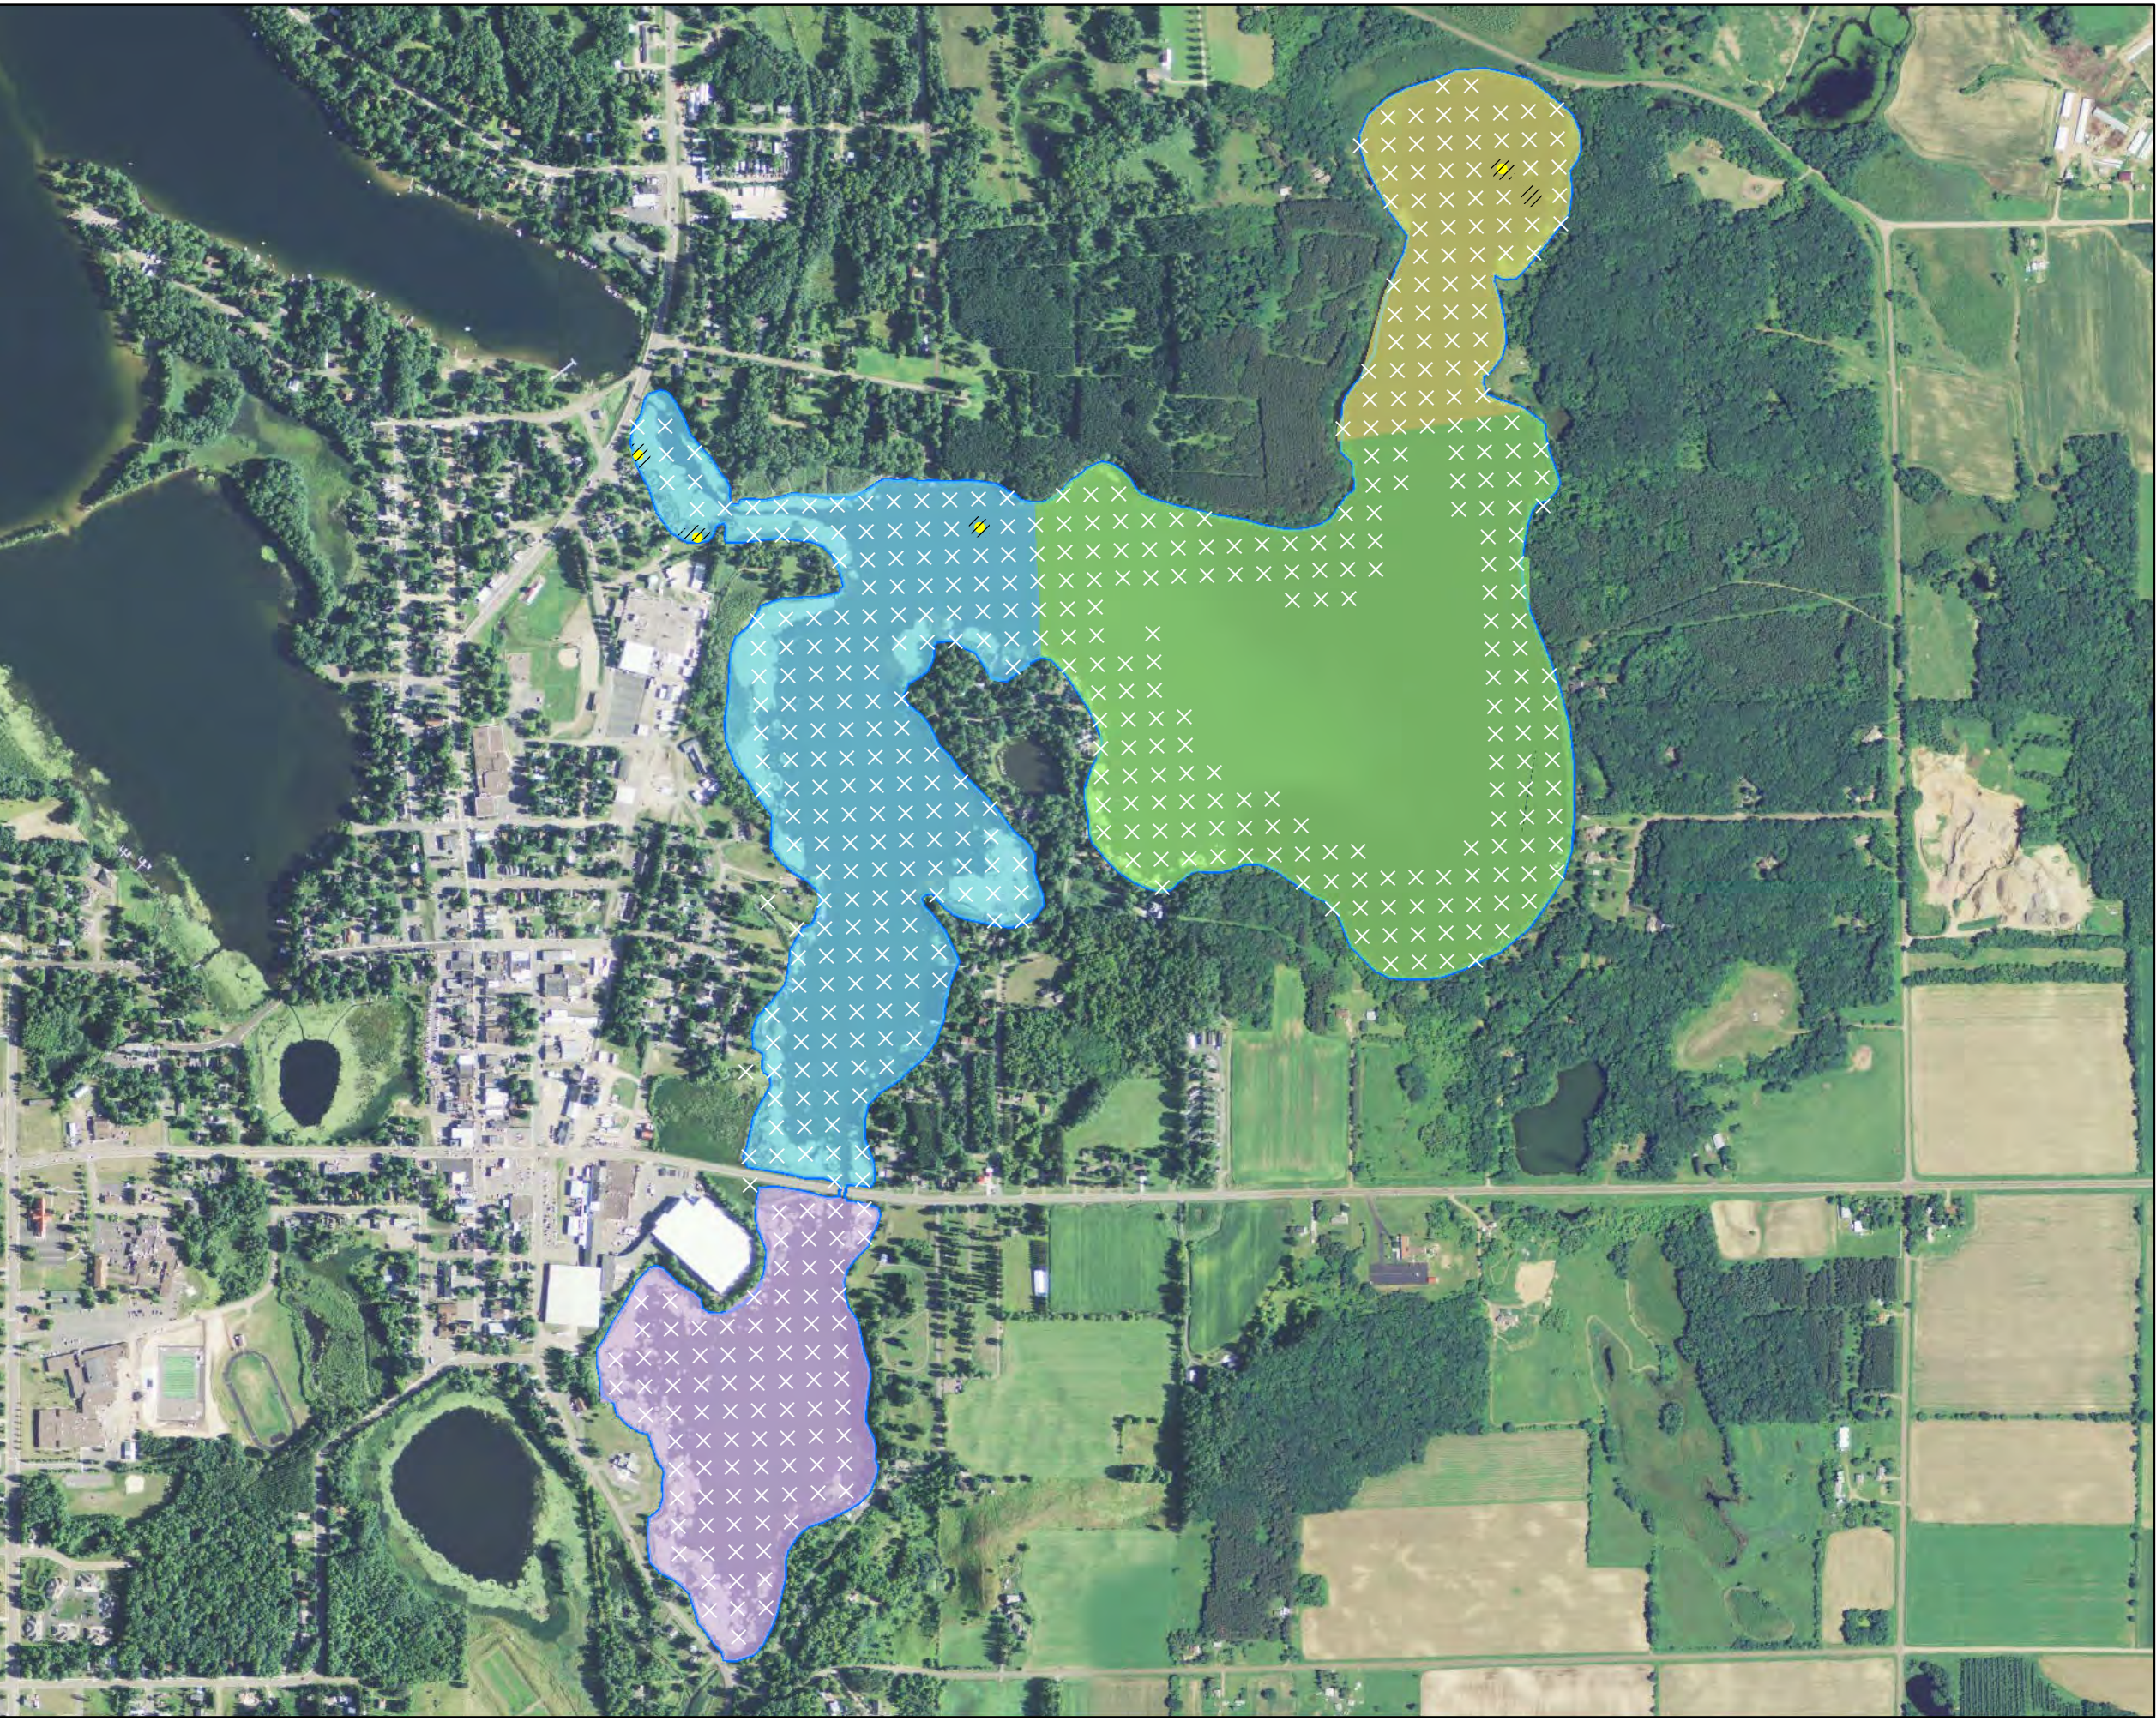

May 2013 Curly-Leaf Pondweed
Sample Locations - Norwegian Bay
East Beaver Dam Lake
Barron County, WI

Barr Footer: ArcGIS 10.1, 2013-05-13 13:24 File: I:\Projects\49\03\011\GIS\Maps\2013\Spring CLP Survey - Results\May 2013 CLP Sample Locations - Rabbit Island Bay.mxd User: kac2

CLP Observations (May 2013)

× No CLP Present

May 2013 Curly-Leaf Pondweed
Sample Locations - Rabbit Island Bay
West Beaver Dam Lake
Barron County, WI

Barr Footer: ArcGIS 10.2.1, 2014-12-02 08:29 File: I:\Projects\4903011\GIS\Maps\2014\July 2014 Extent Maps\CLP Locations (July 2014) - East Beaver Dam Lake.mxd User: kac2