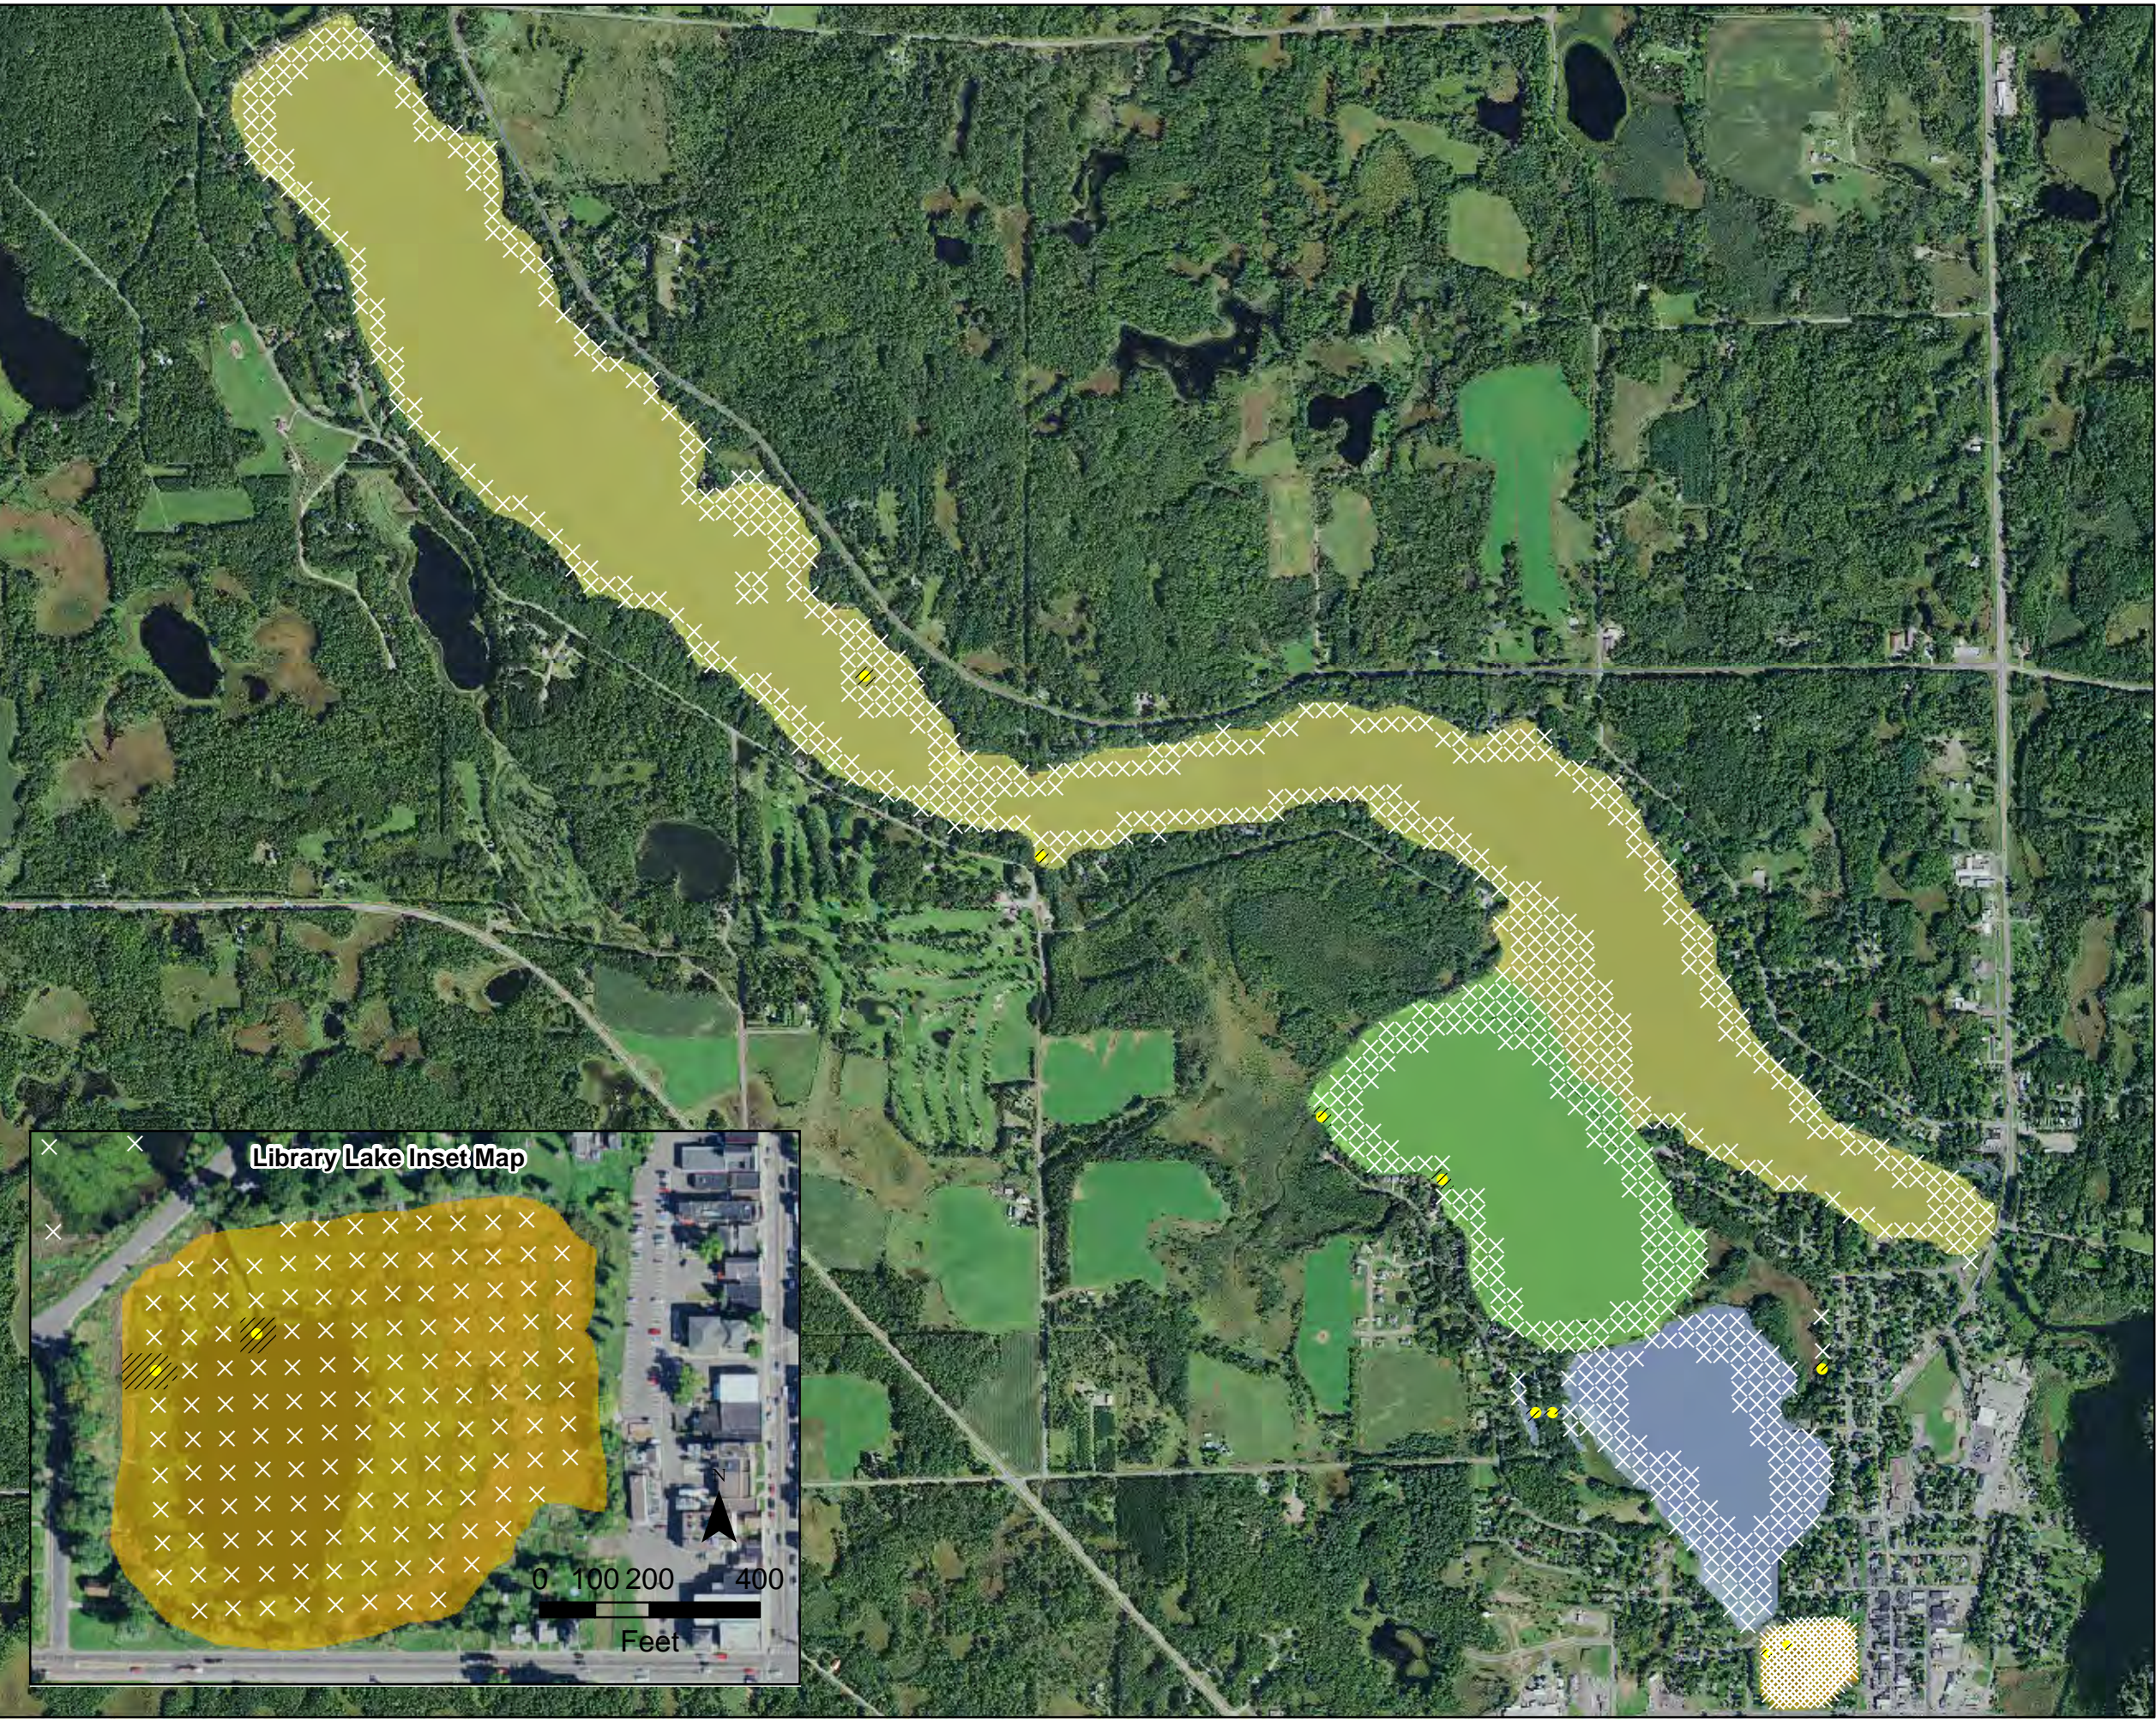

Barr Footer: ArcGIS 10.4, 2017-08-31 14:47 File: I:\Projects\4903\011\GIS\Maps\2017\July 2017 Survey\July 2017 CLP Extent - West Beaver Dam and Library Lake.mxd User: KAC2

1. CLP Observed
   - × No CLP Present
   - /// Approximate Extent of CLP (July 2017)
2. **Total Area of CLP: 3.21 Acres**
3. Library Lake (0.23 Acres)
   - Rabbit Island Bay (0.88 Acres)
   - West Lake (0.97 Acres)
   - Williams Bay (1.13 Acres)

**JULY 2017 CURLY-LEAF PONDWEED
EXTENT**
Beaver Dam and Library Lake
Barron County, WI
D-47