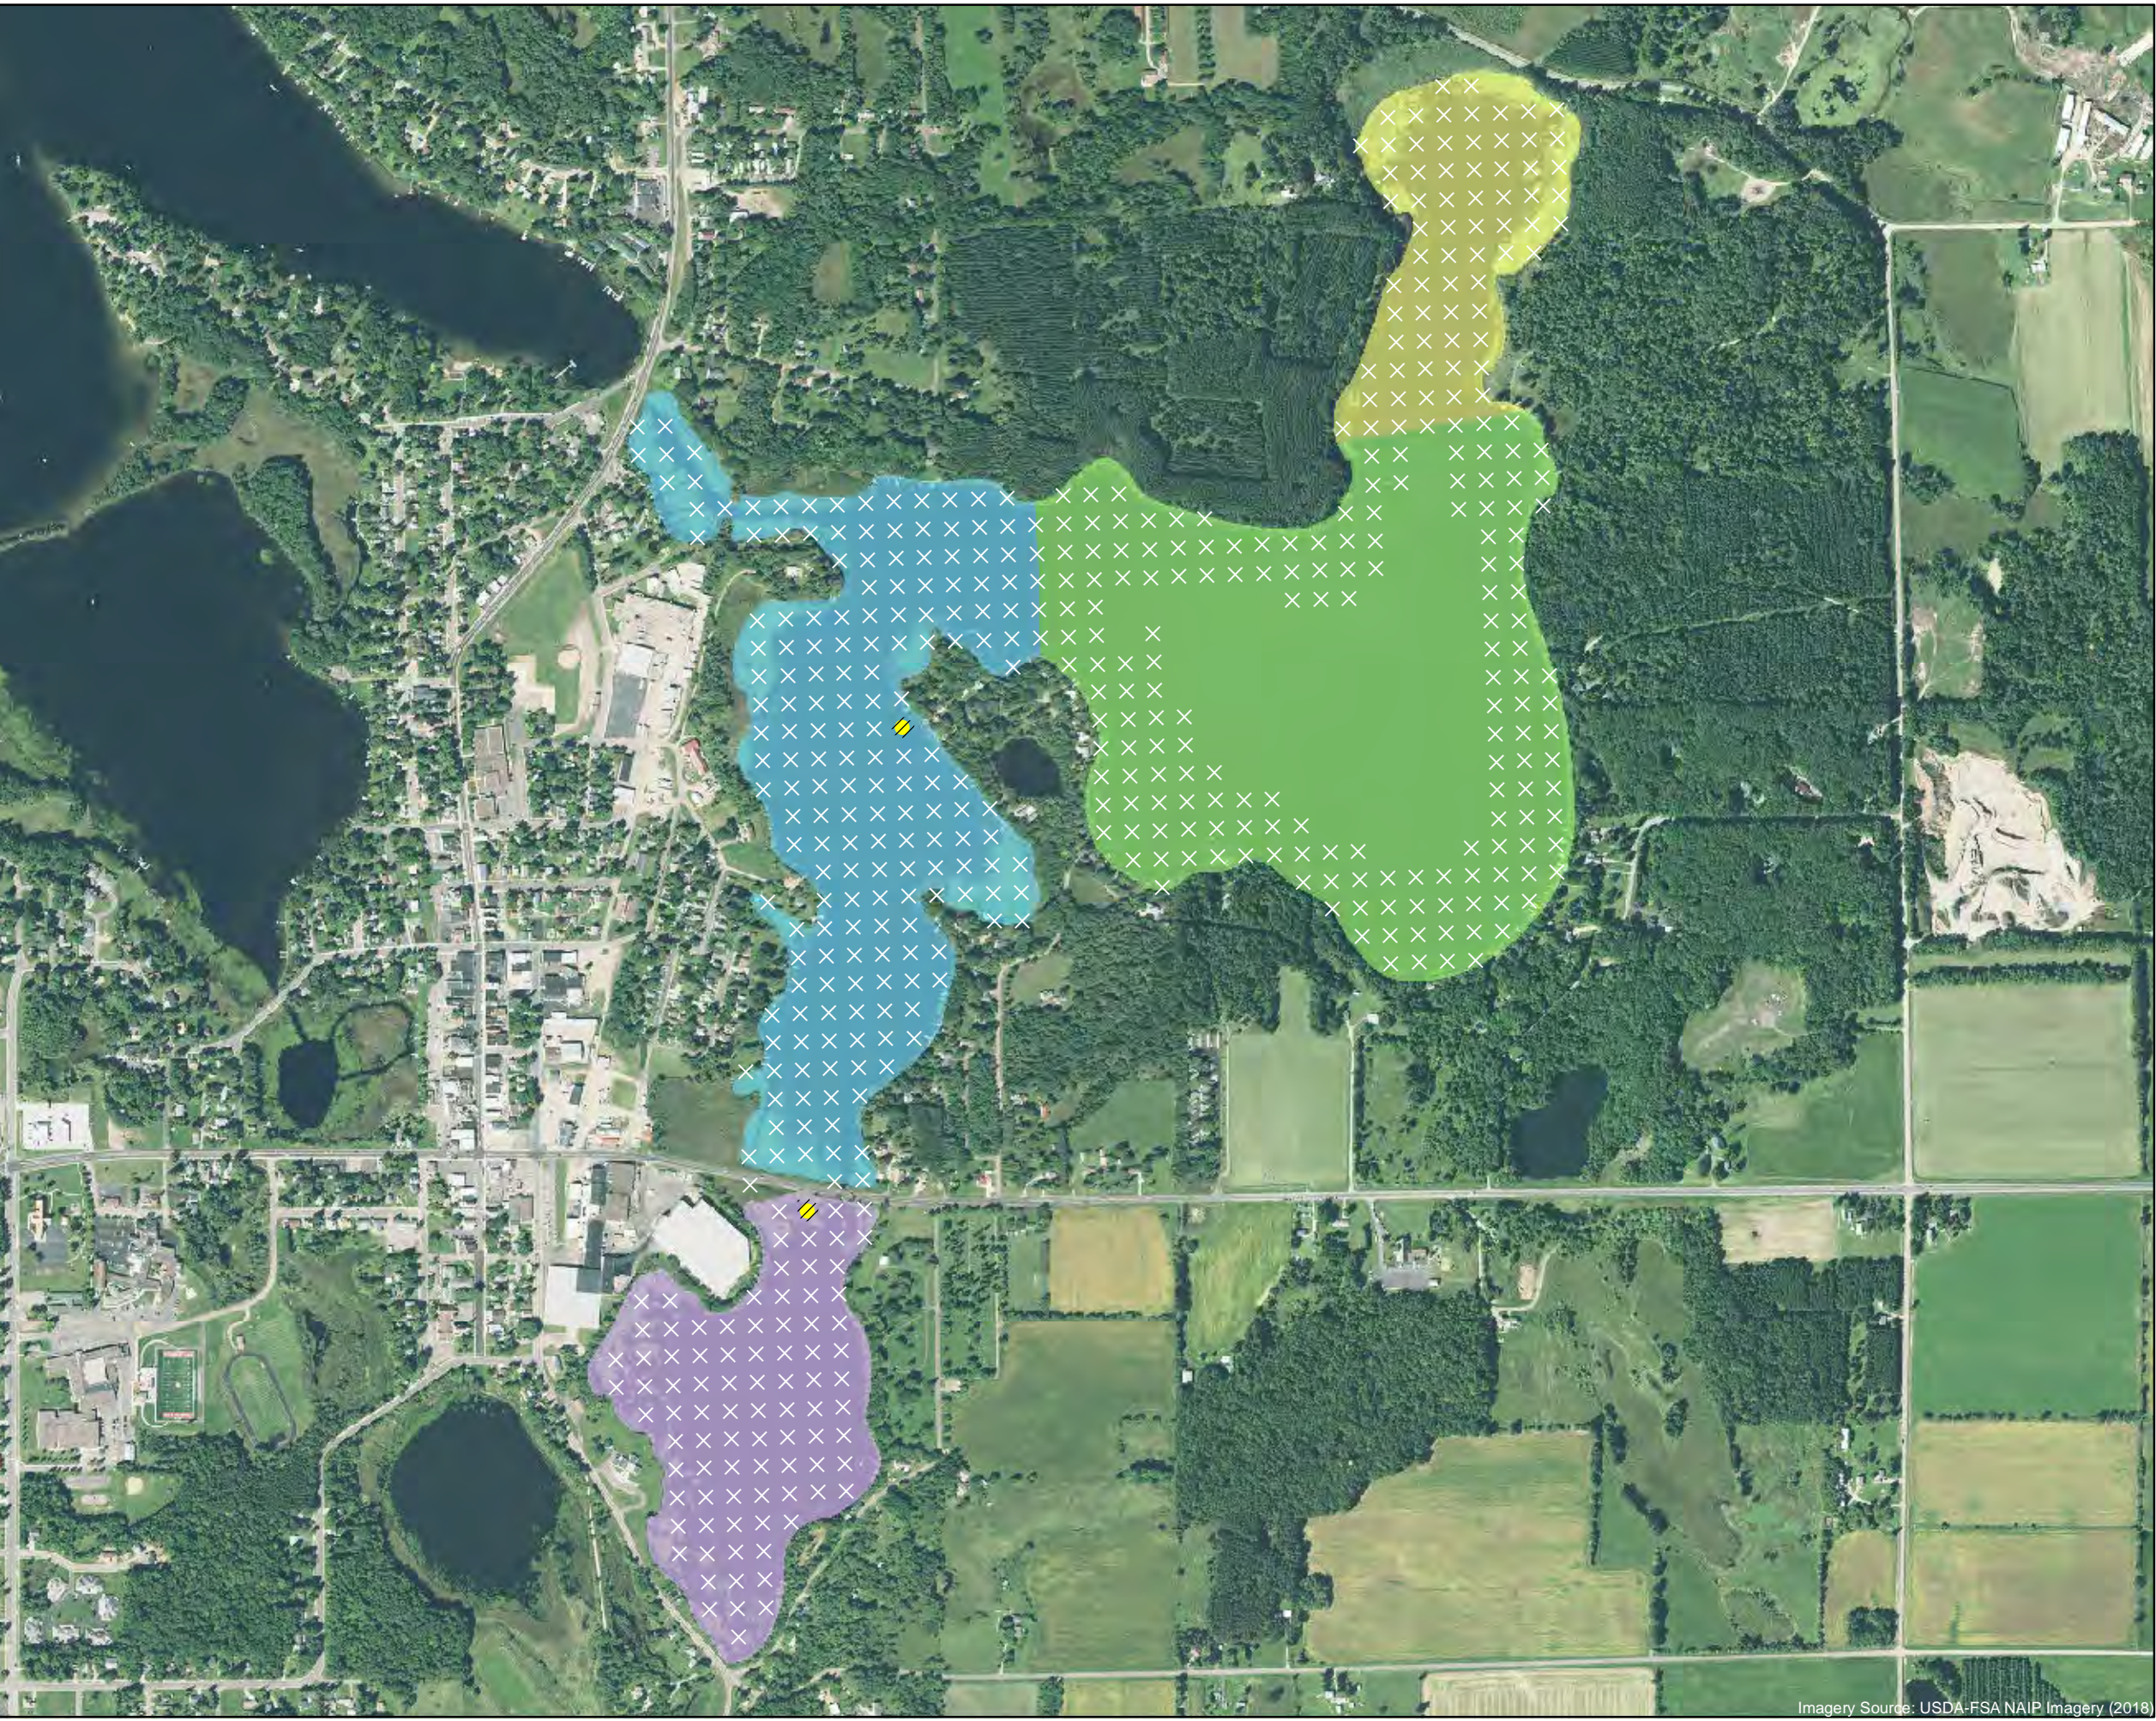

Barr Footer: ArcGIS 10.7.1, 2020-11-02 14:05 File: I:\Projects\49\03\01\GIS\Maps\2020\Fall 2020 Survey\Fall 2020 CLP Extent - East Beaver Dam Lake.mxd User: kac2

- CLP Observed
- × No CLP Present
- /// Approximate Extent of CLP (Fall 2020)
- **Total Area of CLP: 0.56 Acres**
- East Lake (0 Acres)
- City Bay (0.26 Acres)
- Cemetery Bay (0.30 Acres)
- Norwegian Bay (0 Acres)

FALL 2020 CURLY-LEAF
PONDWEED EXTENT
Beaver Dam and Library Lake
Barron County, WI

Imagery Source: USDA-FSA NAIP Imagery (2018)