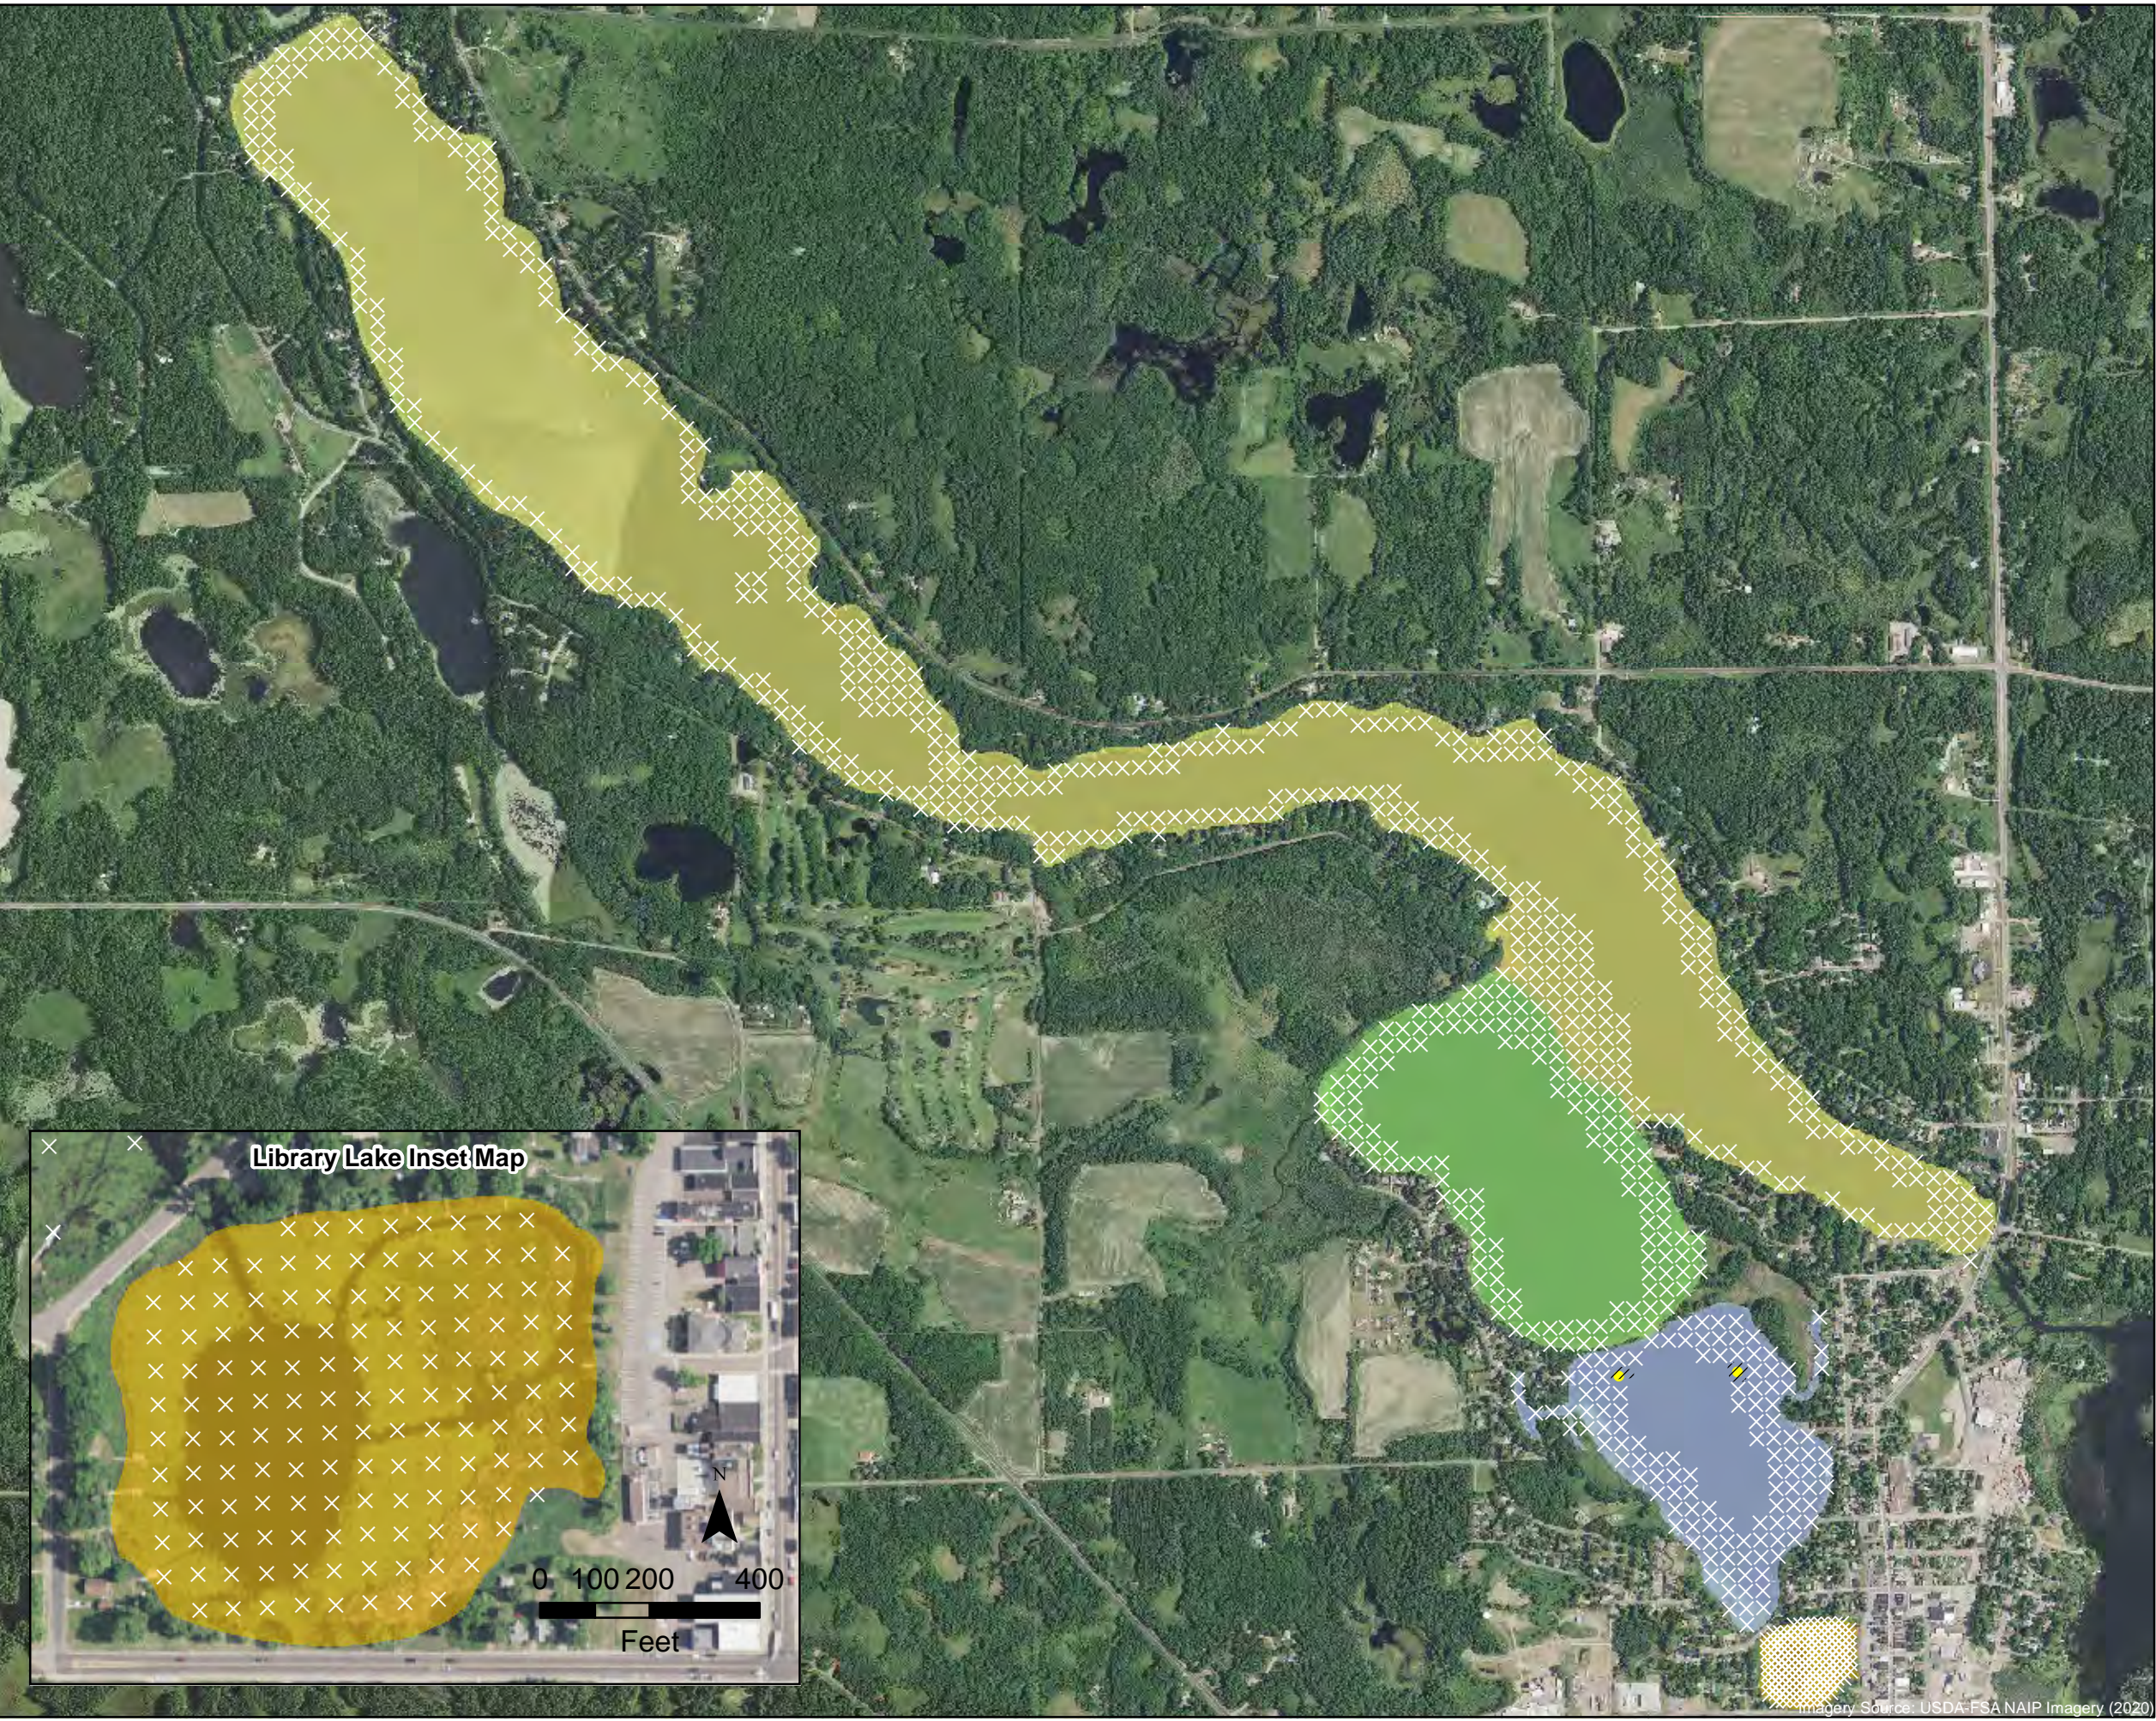

Barr Footer: ArcGIS 10.8.1, 2021-11-01 09:55 File: I:\Projects\490301011\GIS\Maps\2021\July 2021 Survey\July 2021 CLP Extent - West Beaver Dam and Library Lake.mxd User: kac2

- CLP Observed
- × No CLP Present
- Approximate Extent of CLP (July 2021)
- **Total Area of CLP: 1.14 Acres**
- Library Lake (0 Acres)
- Rabbit Island Bay (1.14 Acres)
- West Lake (0 Acres)
- Williams Bay (0 Acres)