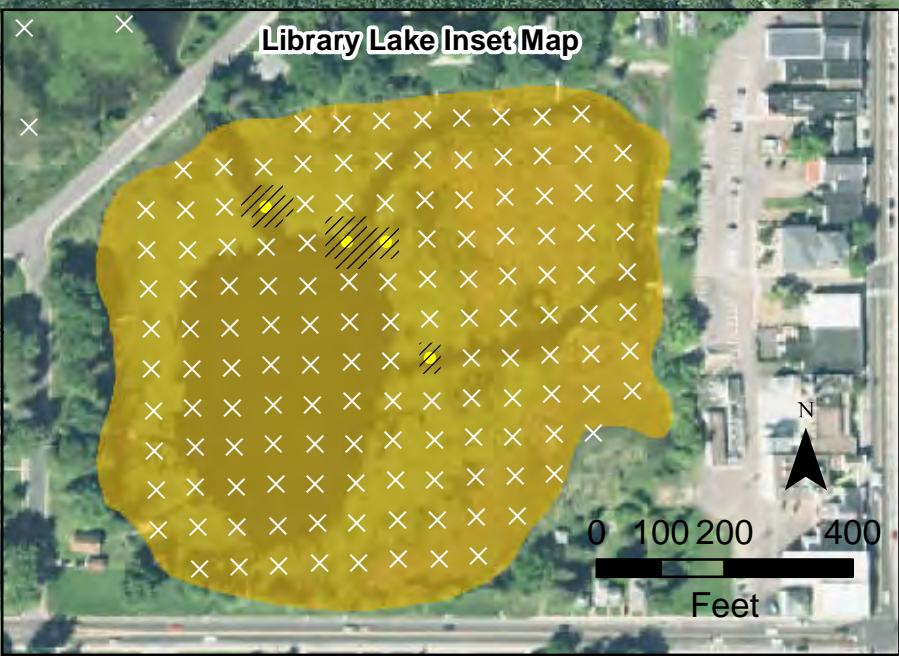

**JULY 2020 CURLY-LEAF
PONDWEED EXTENT**
Beaver Dam and Library Lake
Barron County, WI