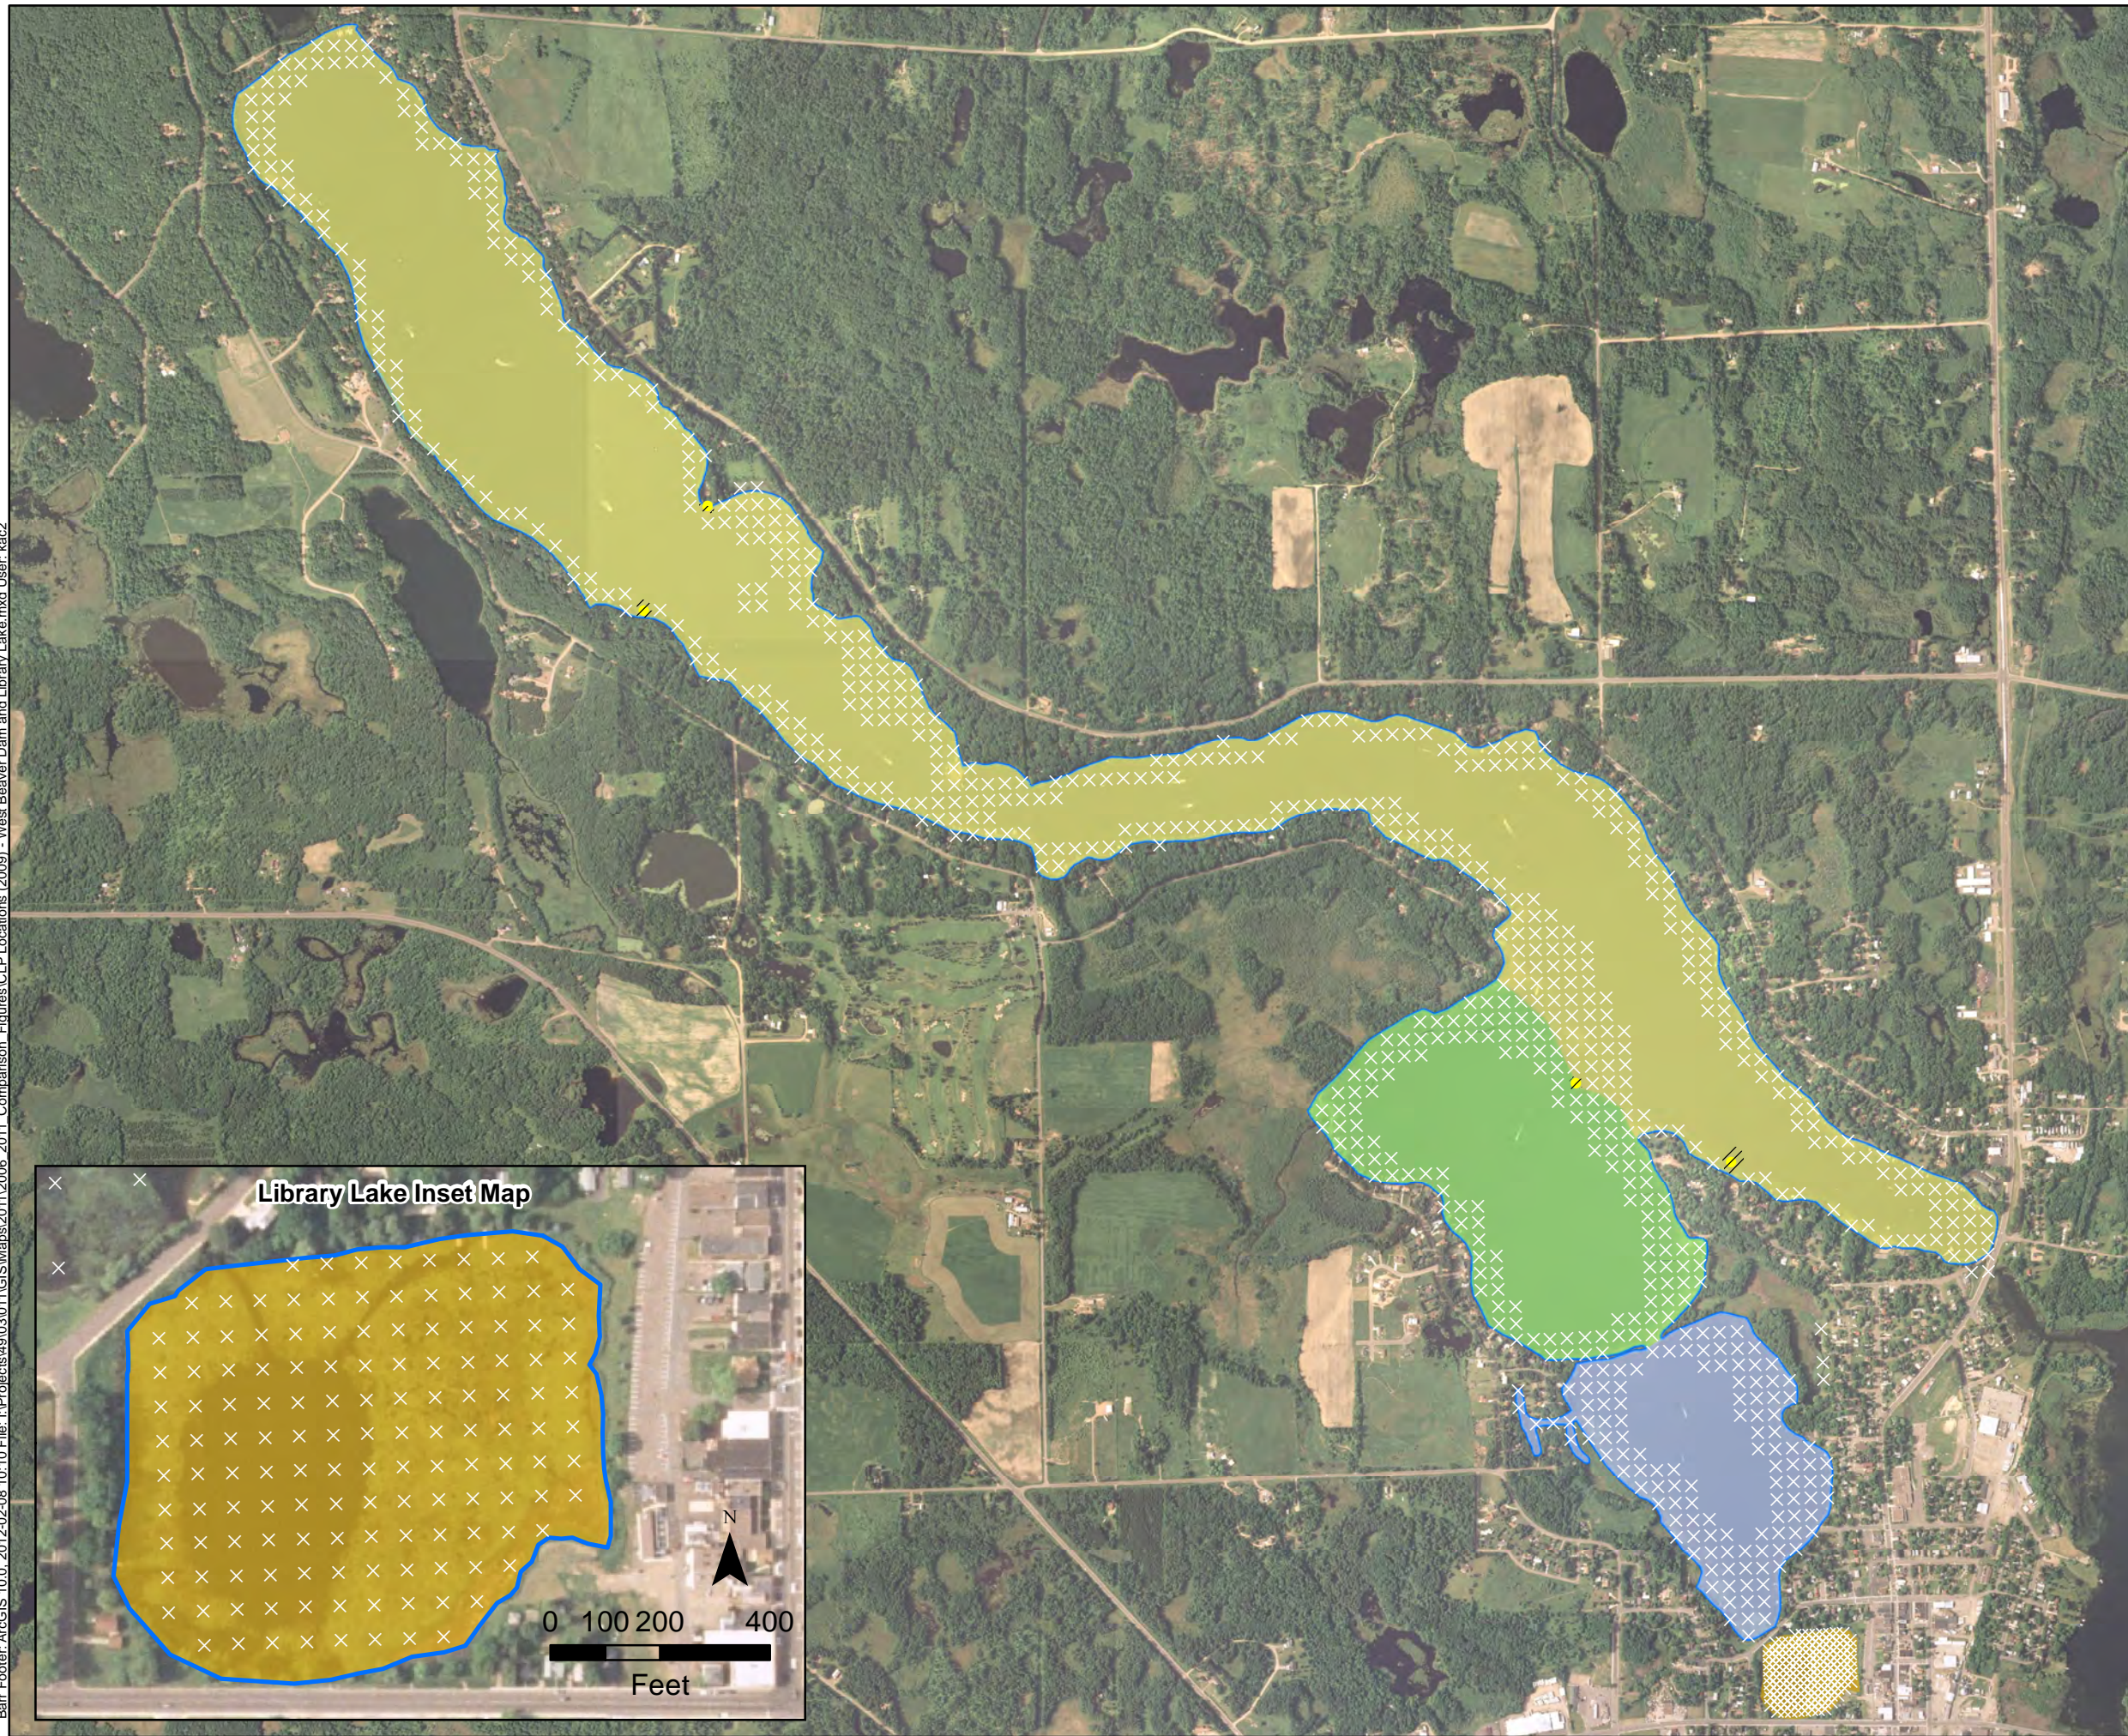

**JULY 2009 CURLY-LEAF PONDWEED
EXTENT**
Beaver Dam and Library Lake
Barron County, WI

Barr Footer: ArcGIS 10.4, 2016-12-21 13:01 File: I:\Projects\4903\011\GIS\Maps\2016\July 2009-2013 CLP Extent Maps\July 2009 CLP Extent - West Beaver Dam and Library Lake.mxd User: KAC2

- CLP Observed
- × No CLP Present
- Approximate Extent of CLP (July 2009)
- Total Area of CLP: 13.31 Acres**
- Library Lake (0.99 Acres)
- Rabbit Island Bay (6.54 Acres)
- West Lake (2.21 Acres)
- Williams Bay (3.57 Acres)

JULY 2009 CURLY-LEAF PONDWEED EXTENT
Beaver Dam and Library Lake
Barron County, WI

- CLP Observed
- × No CLP Present
- /// Approximate Extent of CLP (2009)
- Total Area of CLP: 14.16 Acres**
- East Lake (3.02 Acres)
- City Bay (8.79 Acres)
- Cemetery Bay (0 Acres)
- Norwegian Bay (2.35 Acres)

Fall 2009 Curly Leaf Pondweed
Sample Locations
Beaver Dam and Library Lake
Barron County, WI

- CLP Observed
- × No CLP Present
- /// Approximate Extent of CLP (2009)
- Total Area of CLP: 1.78 Acres**
- Library Lake (0 Acres)
- Rabbit Island Bay (0 Acres)
- West Lake (1.62 Acres)
- Williams Bay (0.16 Acres)