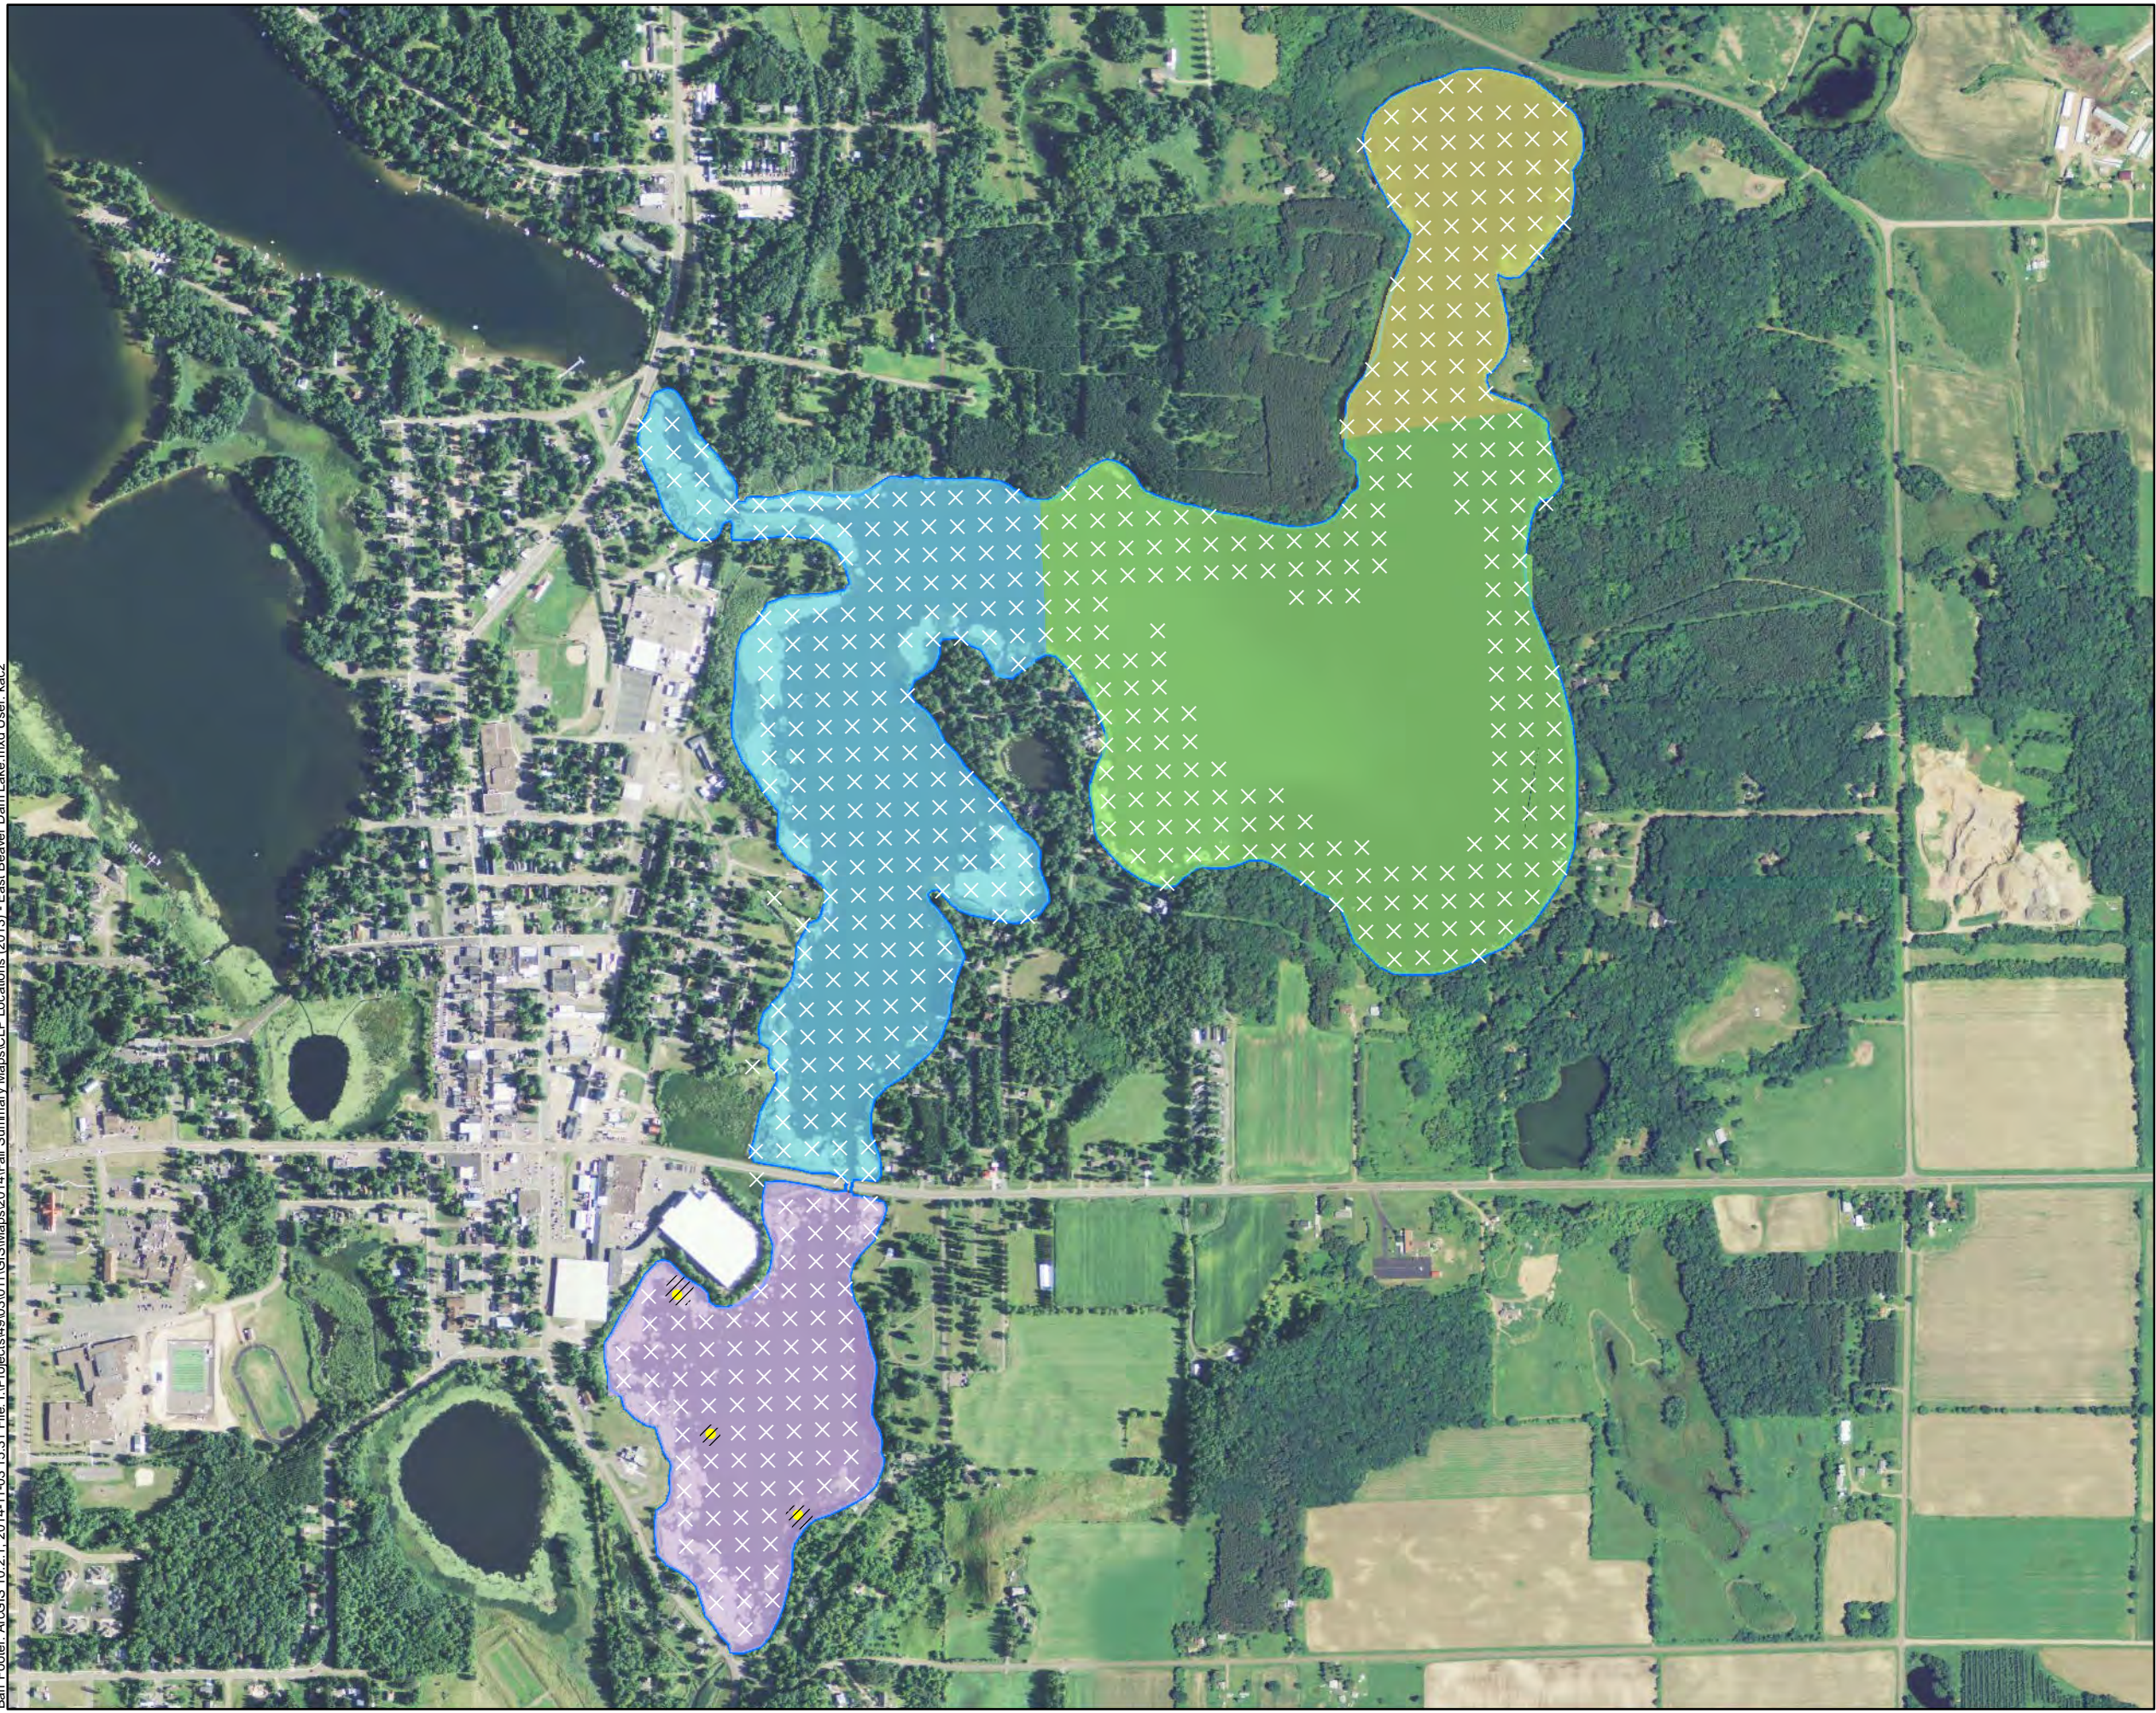

Barr Footer: ArcGIS 10.2.1, 2014-11-03 15:31 File: I:\Projects\49030111\GIS\Maps\2014\Fall Summary Maps\CLP Locations (2013) - East Beaver Dam Lake.mxd User: kac2

- CLP Observed
- × No CLP Present
- Approximate Extent of CLP (2014)
- **Total Area of CLP: 1.09 Acres**
- East Lake (0 Acres)
- City Bay (0 Acres)
- Cemetery Bay (1.09 Acres)
- Norwegian Bay (0 Acres)

Fall 2014 Curly-Leaf Pondweed
Sample Locations
Beaver Dam and Library Lake
Barron County, WI