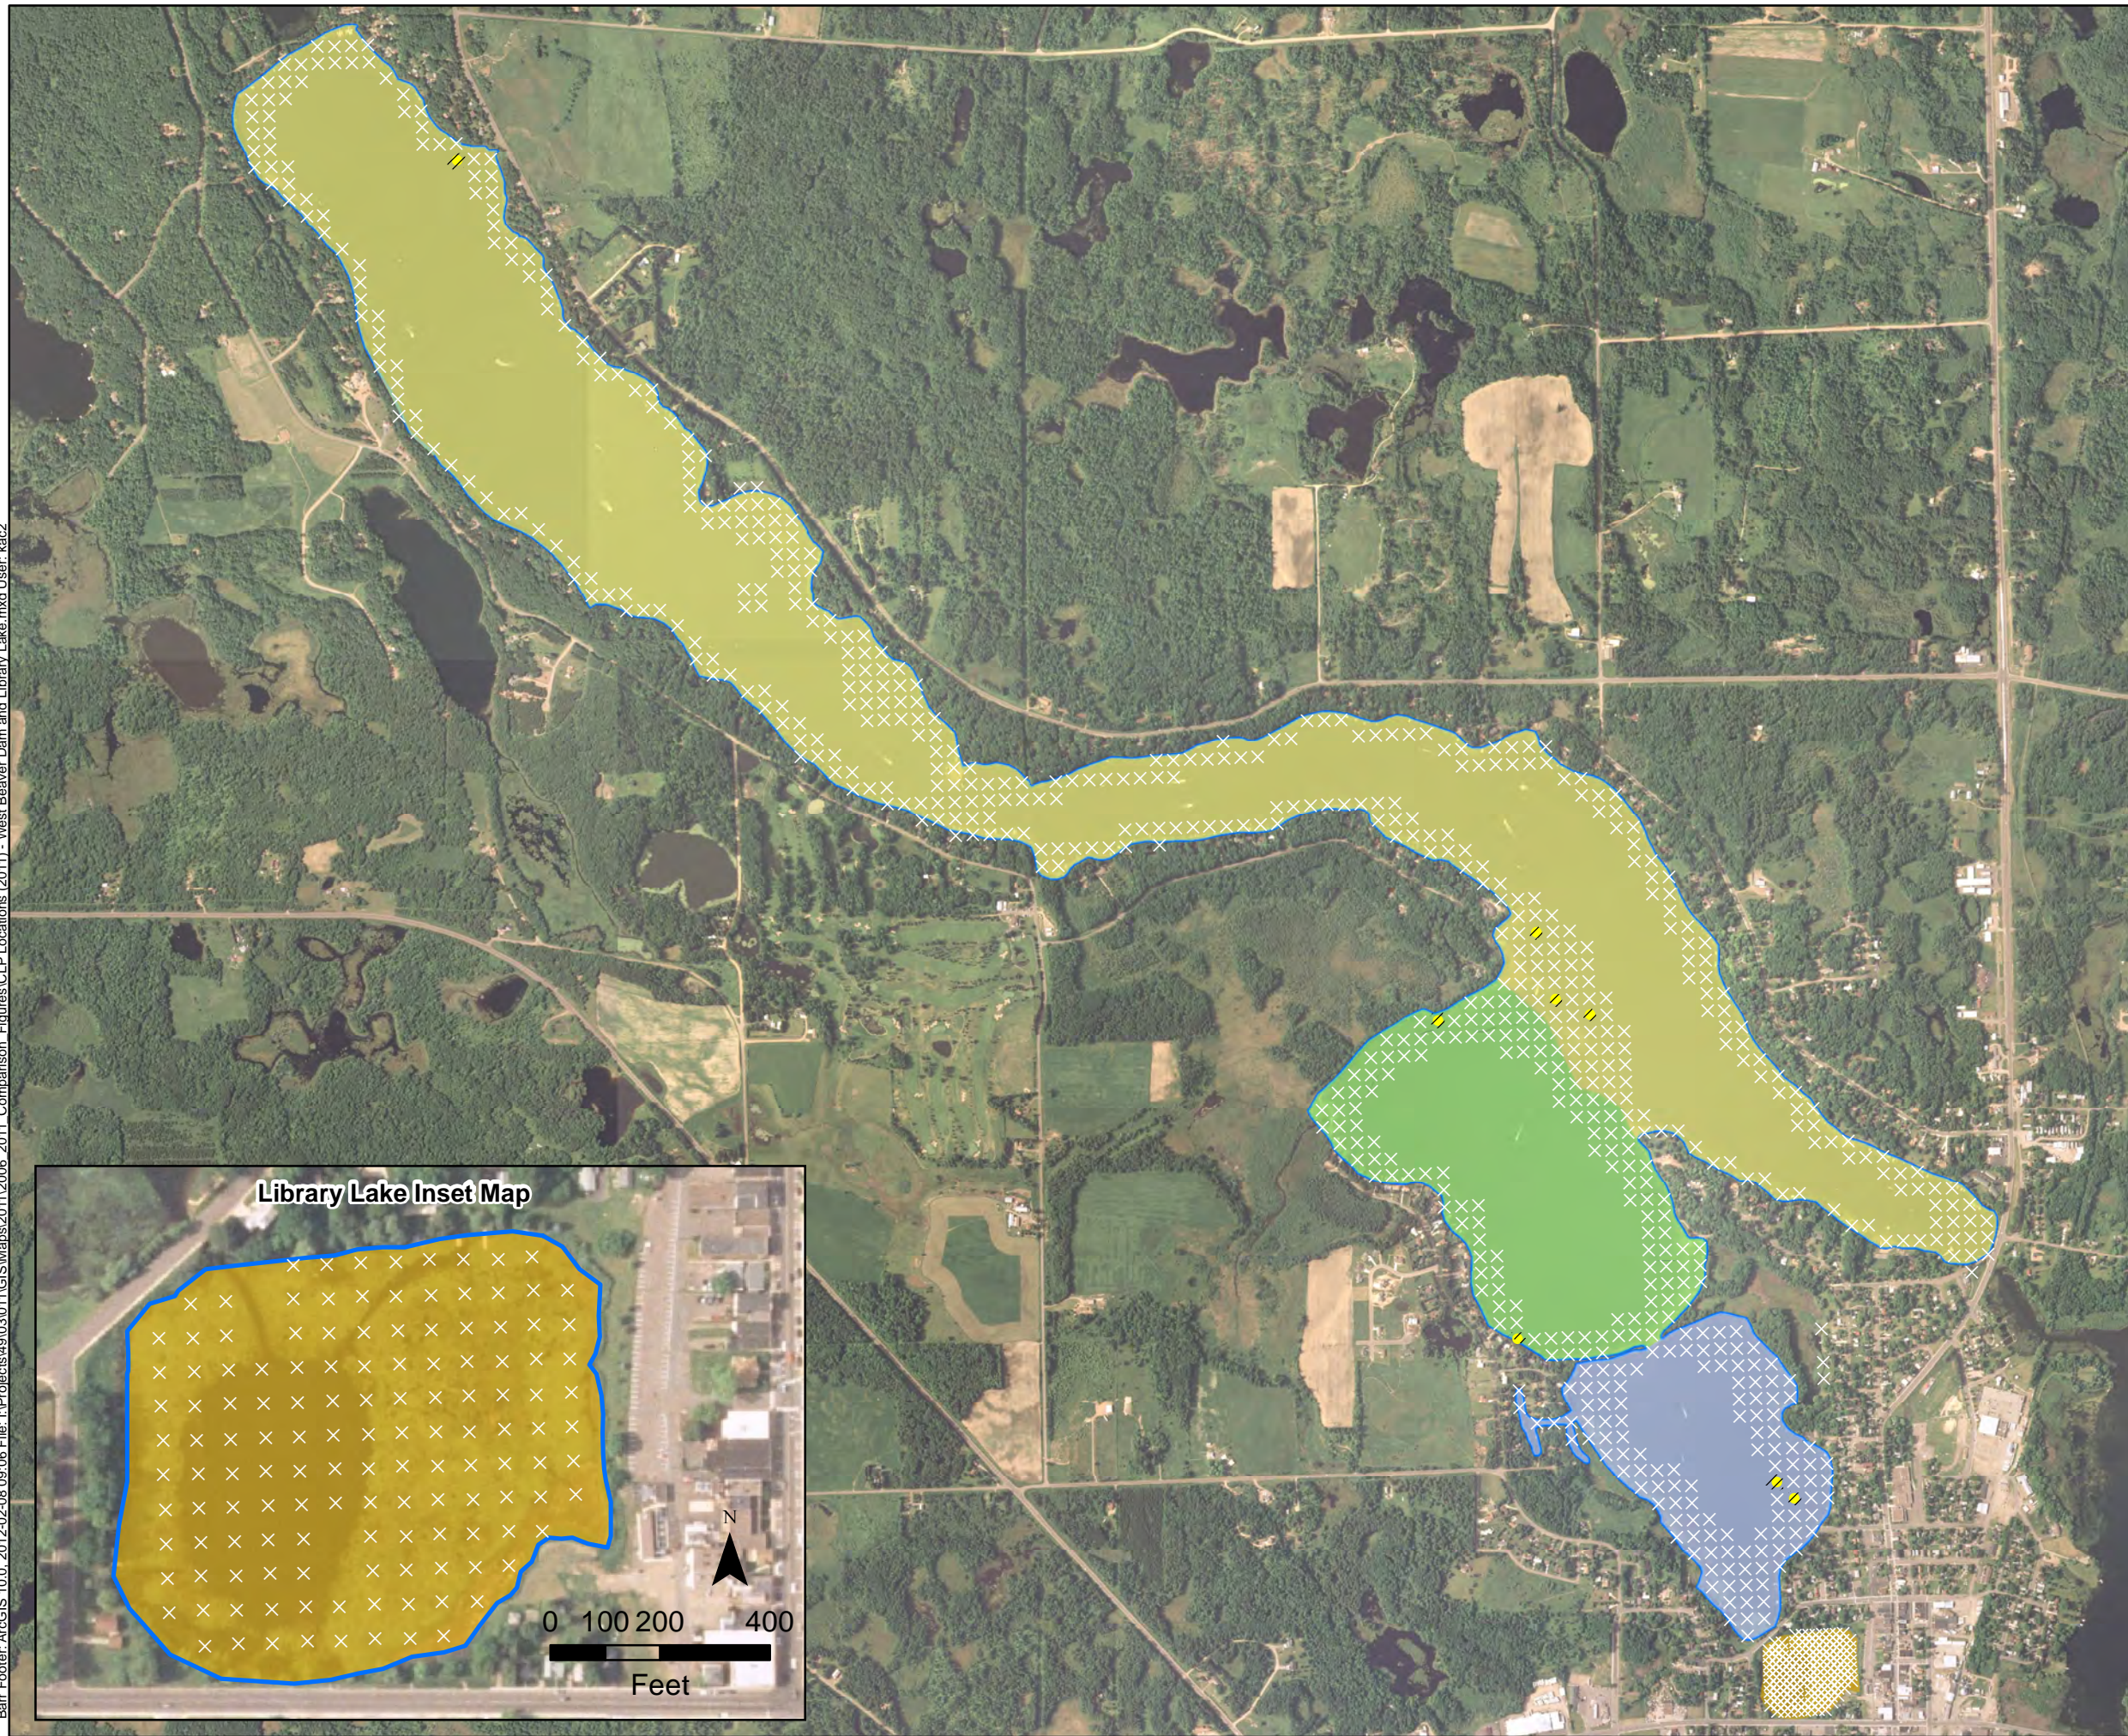

**JULY 2011 CURLY-LEAF PONDWEED
EXTENT**
Beaver Dam and Library Lake
Barron County, WI

Barr Footer: ArcGIS 10.4, 2016-12-21 12:40 File: I:\Projects\4903\011\GIS\Maps\2016\July 2009-2013 CLP Extent Maps\July 2011 CLP Extent - West Beaver Dam and Library Lake.mxd User: KAC2

- CLP Observed
- × No CLP Present
- Approximate Extent of CLP (July 2011)
- Total Area of CLP: 5.29 Acres**
- Library Lake (1.06 Acres)
- Rabbit Island Bay (1.17 Acres)
- West Lake (1.19 Acres)
- Williams Bay (1.87 Acres)

**JULY 2011 CURLY-LEAF PONDWEED
EXTENT**
Beaver Dam and Library Lake
Barron County, WI

- CLP Observed
- × No CLP Present
- /// Approximate Extent of CLP (2011)
- Total Area of CLP: 16.27 Acres**
- East Lake (0 Acres)
- City Bay (2.87 Acres)
- Cemetery Bay (13.14 Acres)
- Norwegian Bay (0.26 Acres)

Fall 2011 Curly-Leaf Pondweed
Sample Locations
Beaver Dam and Library Lake
Barron County, WI

- CLP Observed
- × No CLP Present
- /// Approximate Extent of CLP (2011)
- Total Area of CLP: 2.66 Acres**
- Library Lake (0 Acres)
- Rabbit Island Bay (0.77 Acres)
- West Lake (1.28 Acres)
- Williams Bay (0.61 Acres)