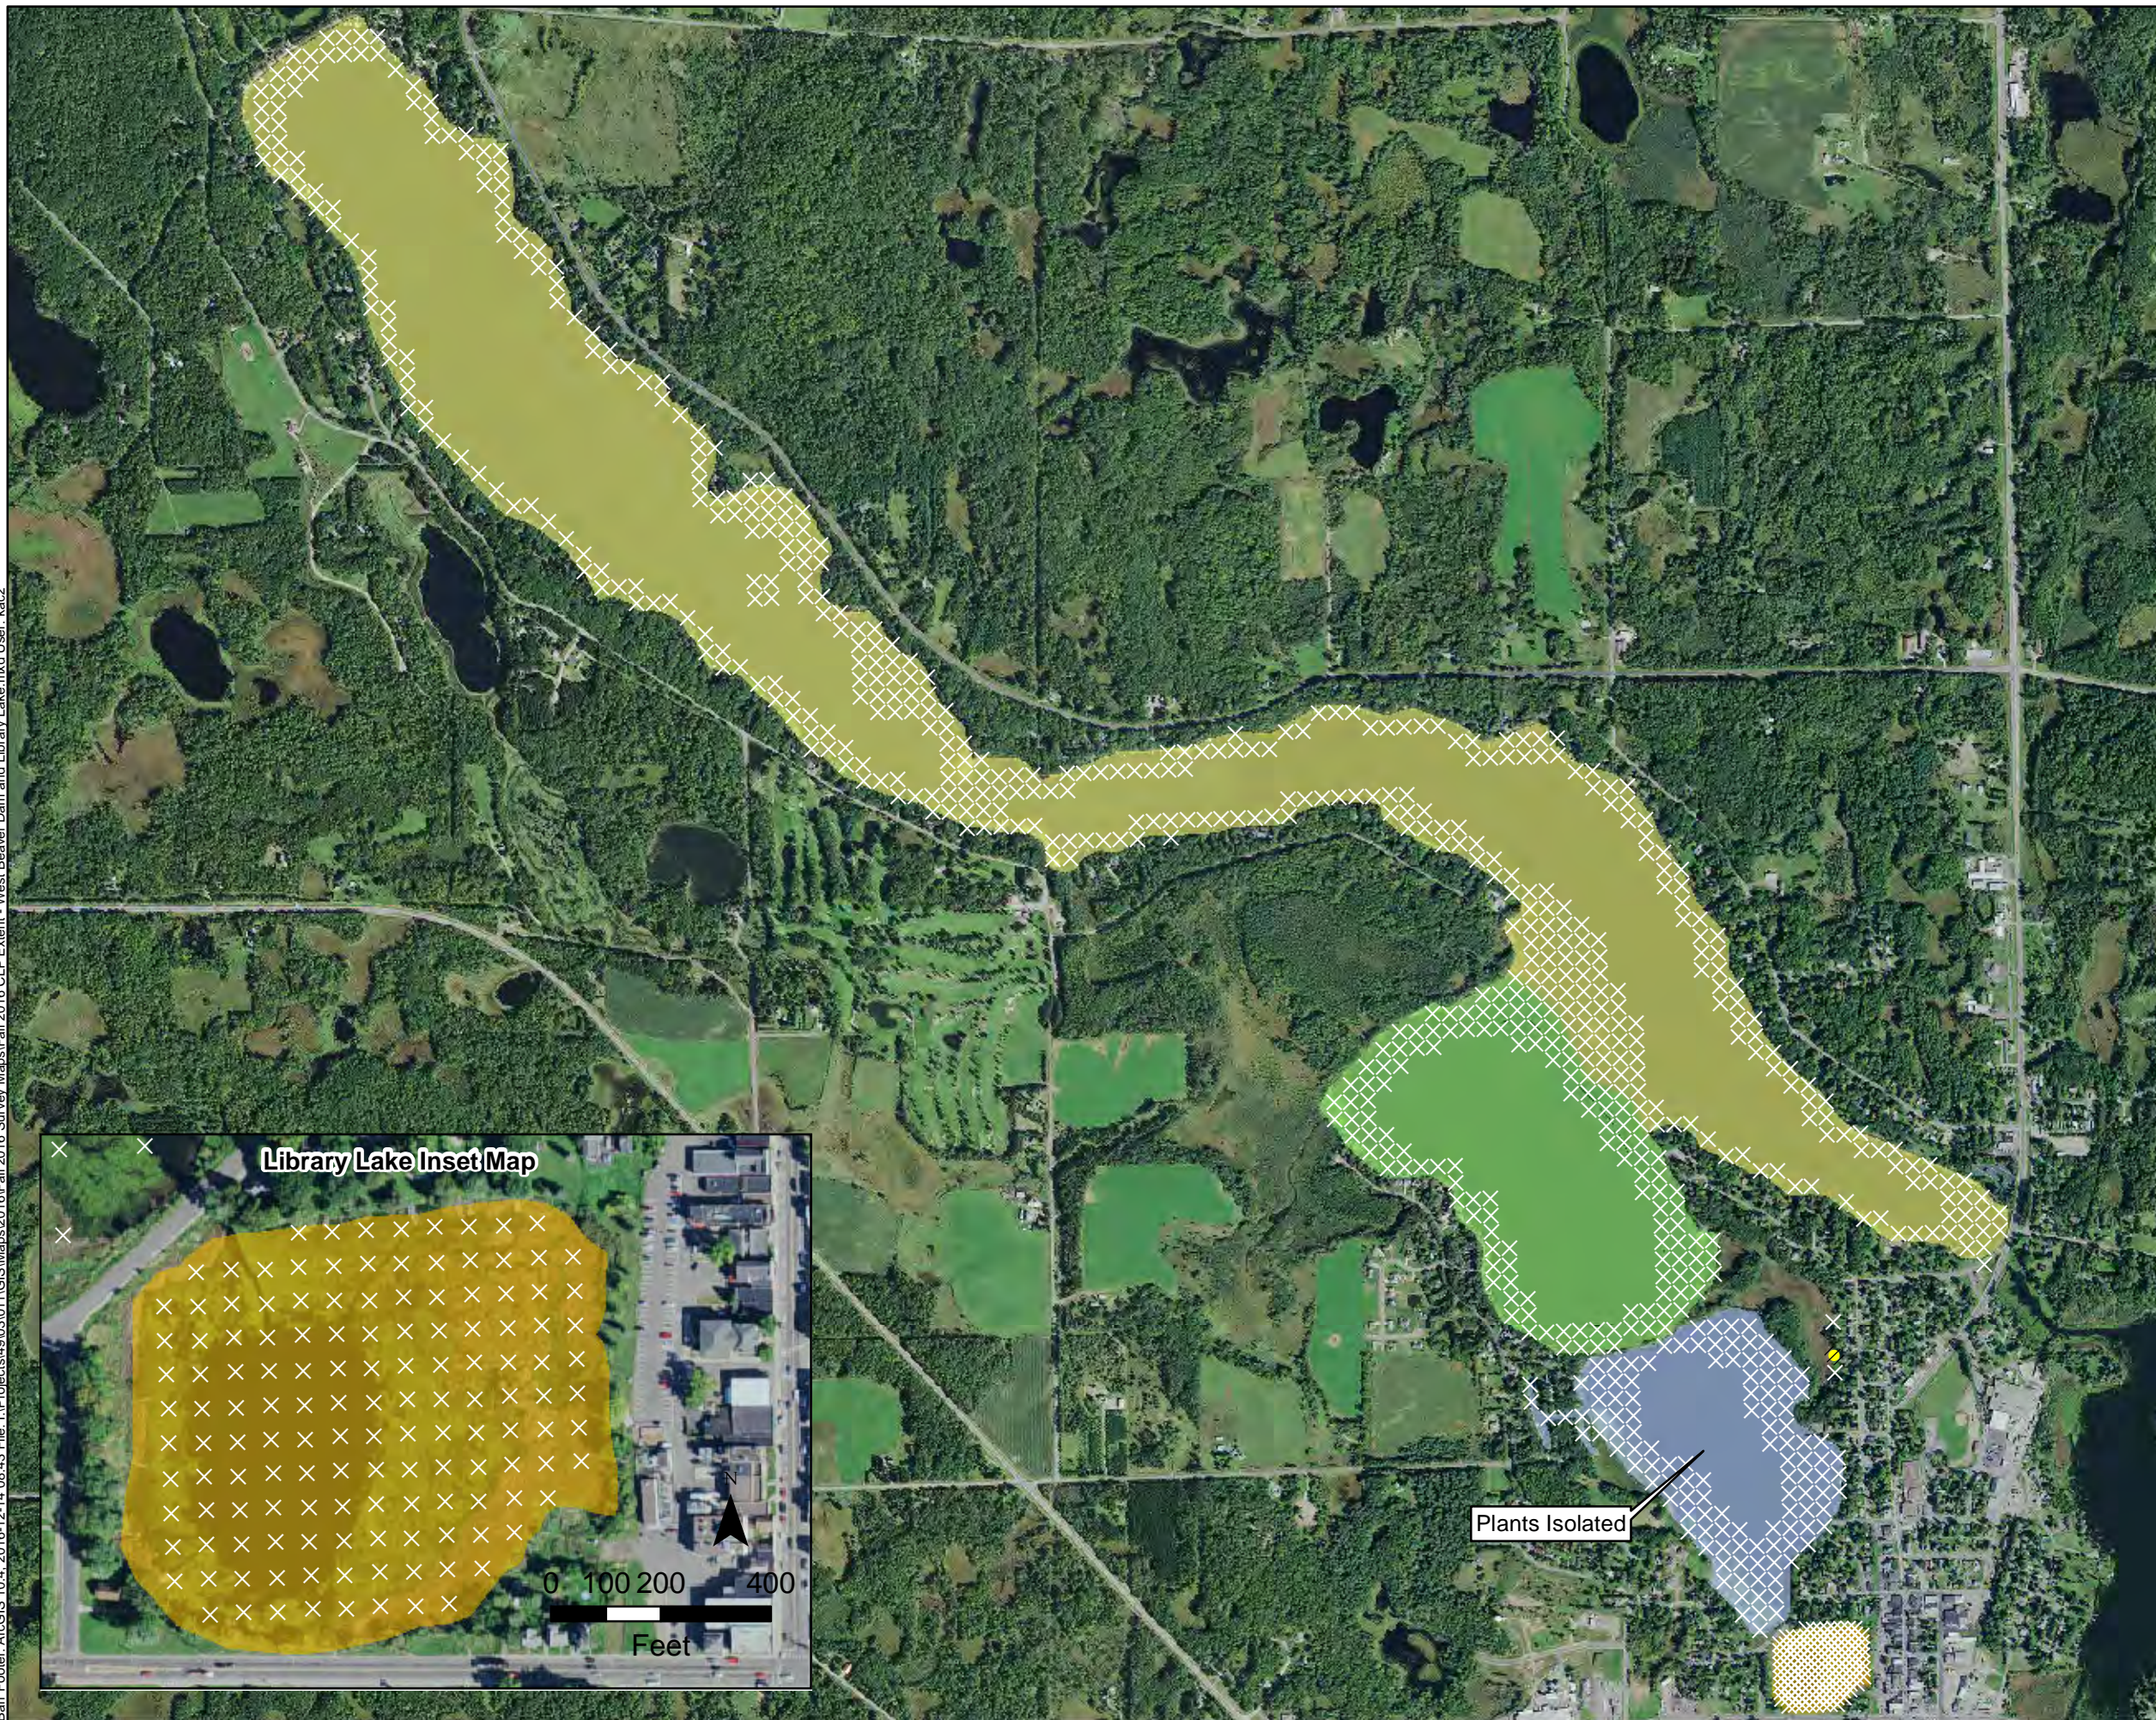

Barr Footer: ArcGIS 10.4, 2016-12-14 08:43 File: I:\Projects\4903\011\GIS\Maps\2016\Fall 2016 Survey Maps\Fall 2016 CLP Extent - West Beaver Dam and Library Lake.mxd User: kac2

- CLP Observed
- × No CLP Present
- ▨ Approximate Extent of CLP (Fall 2016)
- **Total Area of CLP: 0.5 Acres**
- Library Lake (0 Acres)
- Rabbit Island Bay (0.5 Acres)
- West Lake (0 Acres)
- Williams Bay (0 Acres)

FALL 2016 CURLY-LEAF PONDWEED
EXTENT
Beaver Dam and Library Lake
Barron County, WI