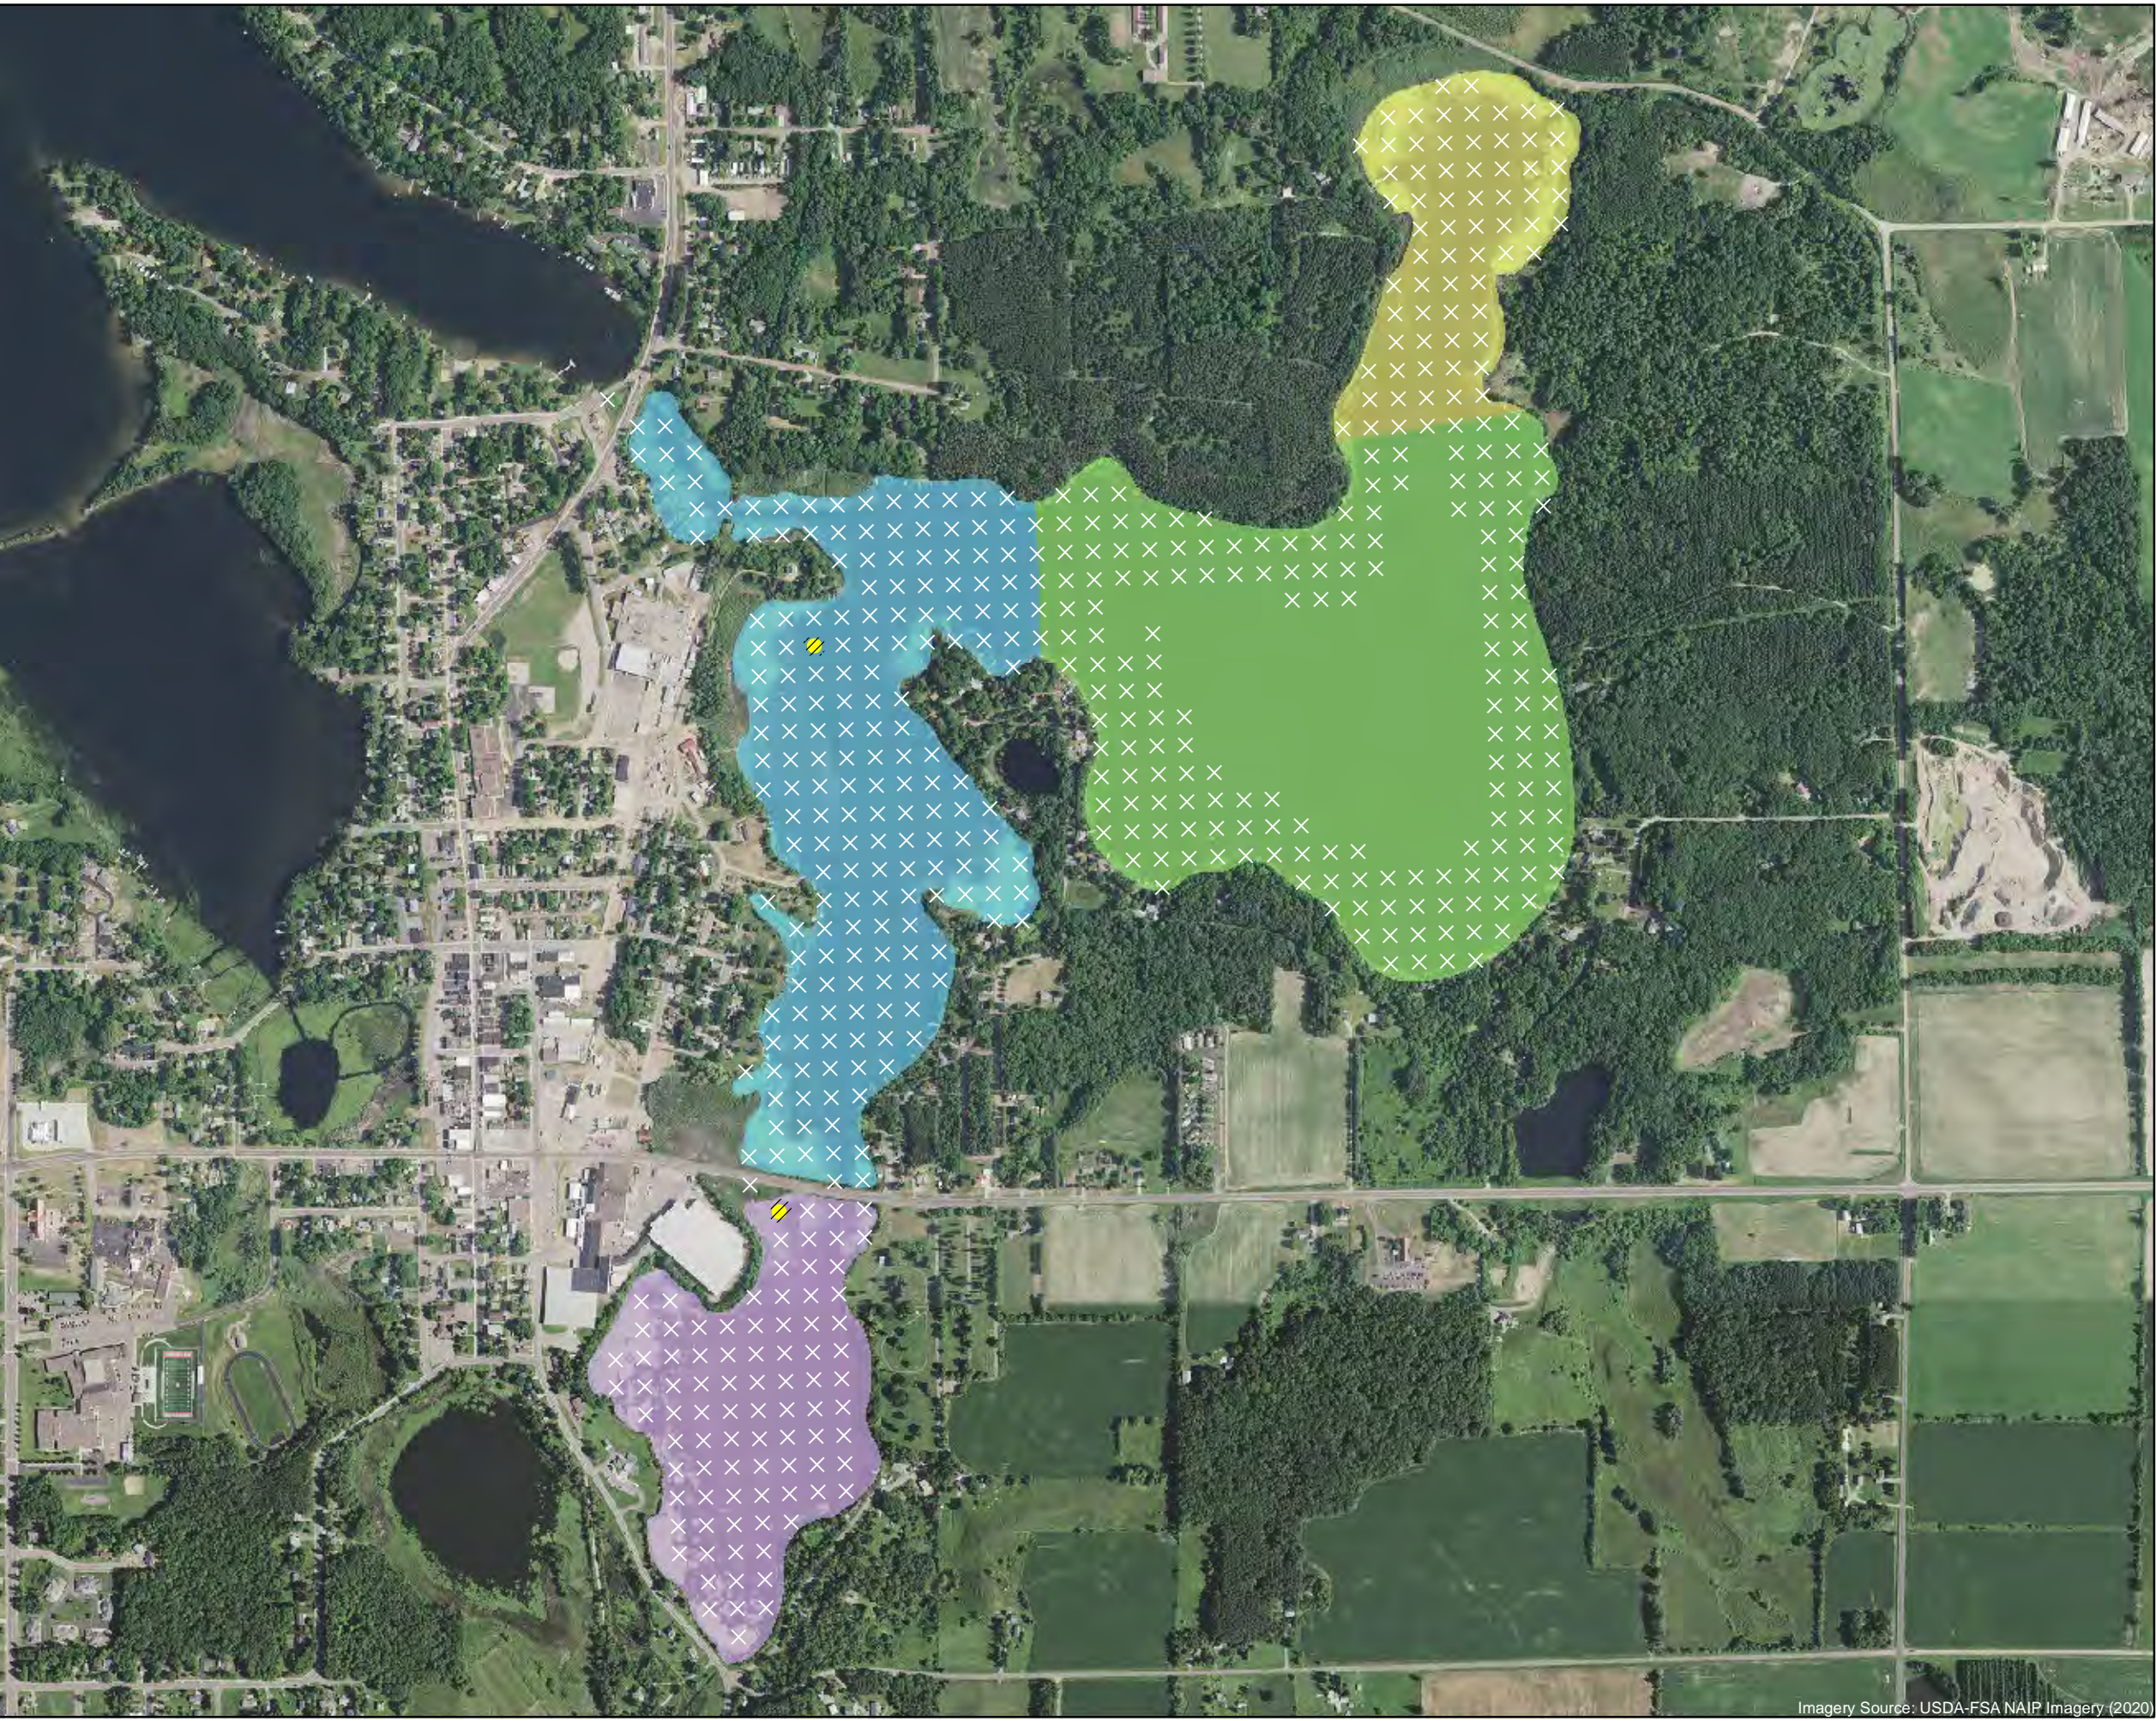

Barr Footer: ArcGIS 10.8.1, 2022-10-26 13:42 File: I:\Projects\903011\GIS\Maps\2022\Fall 2022 Survey\Fall 2022 CLP Extent - East Beaver Dam Lake.mxd User: kac2

- CLP Observed
- × No CLP Present
- Approximate Extent of CLP (Fall 2022)
- **Total Area of CLP: 0.52 Acres**
- East Lake (0 Acres)
- City Bay (0.24 Acres)
- Cemetery Bay (0.28 Acres)
- Norwegian Bay (0 Acres)

FALL 2022 CURLY-LEAF
PONDWEED EXTENT
Beaver Dam and Library Lake
Barron County, WI

Imagery Source: USDA-FSA NAIP Imagery (2020)