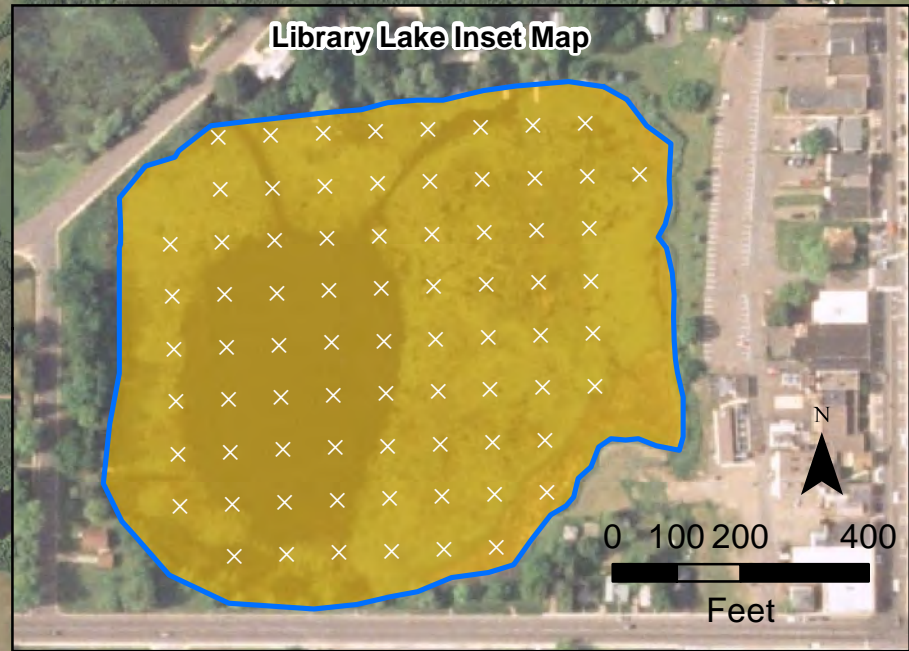

Appendix D

2006-2023 Curly-leaf Pondweed

- CLP Observed
- × No CLP Present
- Total Area of CLP: 9.75 Acres**
- East Lake (6.73 Acres)
- City Bay (0.33 Acres)
- Cemetery Bay (0 Acres)
- Norwegian Bay (2.69 Acres)

Fall 2006 Curly-Leaf Pondweed
Sample Locations
Beaver Dam and Library Lake
Barron County, WI

- CLP Observed
- × No CLP Present
- /// Approximate Extent of CLP (2006)
- Total Area of CLP: 3.32 Acres**
- Library Lake (0 Acres)
- Rabbit Island Bay (0.43 Acres)
- West Lake (2.56 Acres)
- Williams Bay (0.33 Acres)

Fall 2006 Curly-Leaf Pondweed
Sample Locations
Beaver Dam and Library Lake
Barron County, WI

- CLP Observed
- × No CLP Present
- /// Approximate Extent of CLP (2007)
- Total Area of CLP: 1.72 Acres**
- East Lake (0 Acres)
- City Bay (0.81 Acres)
- Cemetery Bay (0 Acres)
- Norwegian Bay (0.91 Acres)

Fall 2007 Curly-Leaf Pondweed
Sample Locations
Beaver Dam and Library Lake
Barron County, WI

- CLP Observed
- × No CLP Present
- /// Approximate Extent of CLP (2007)
- Total Area of CLP: 2.04 Acres**
- Library Lake (0 Acres)
- Rabbit Island Bay (0 Acres)
- West Lake (1.00 Acres)
- Williams Bay (1.04 Acres)