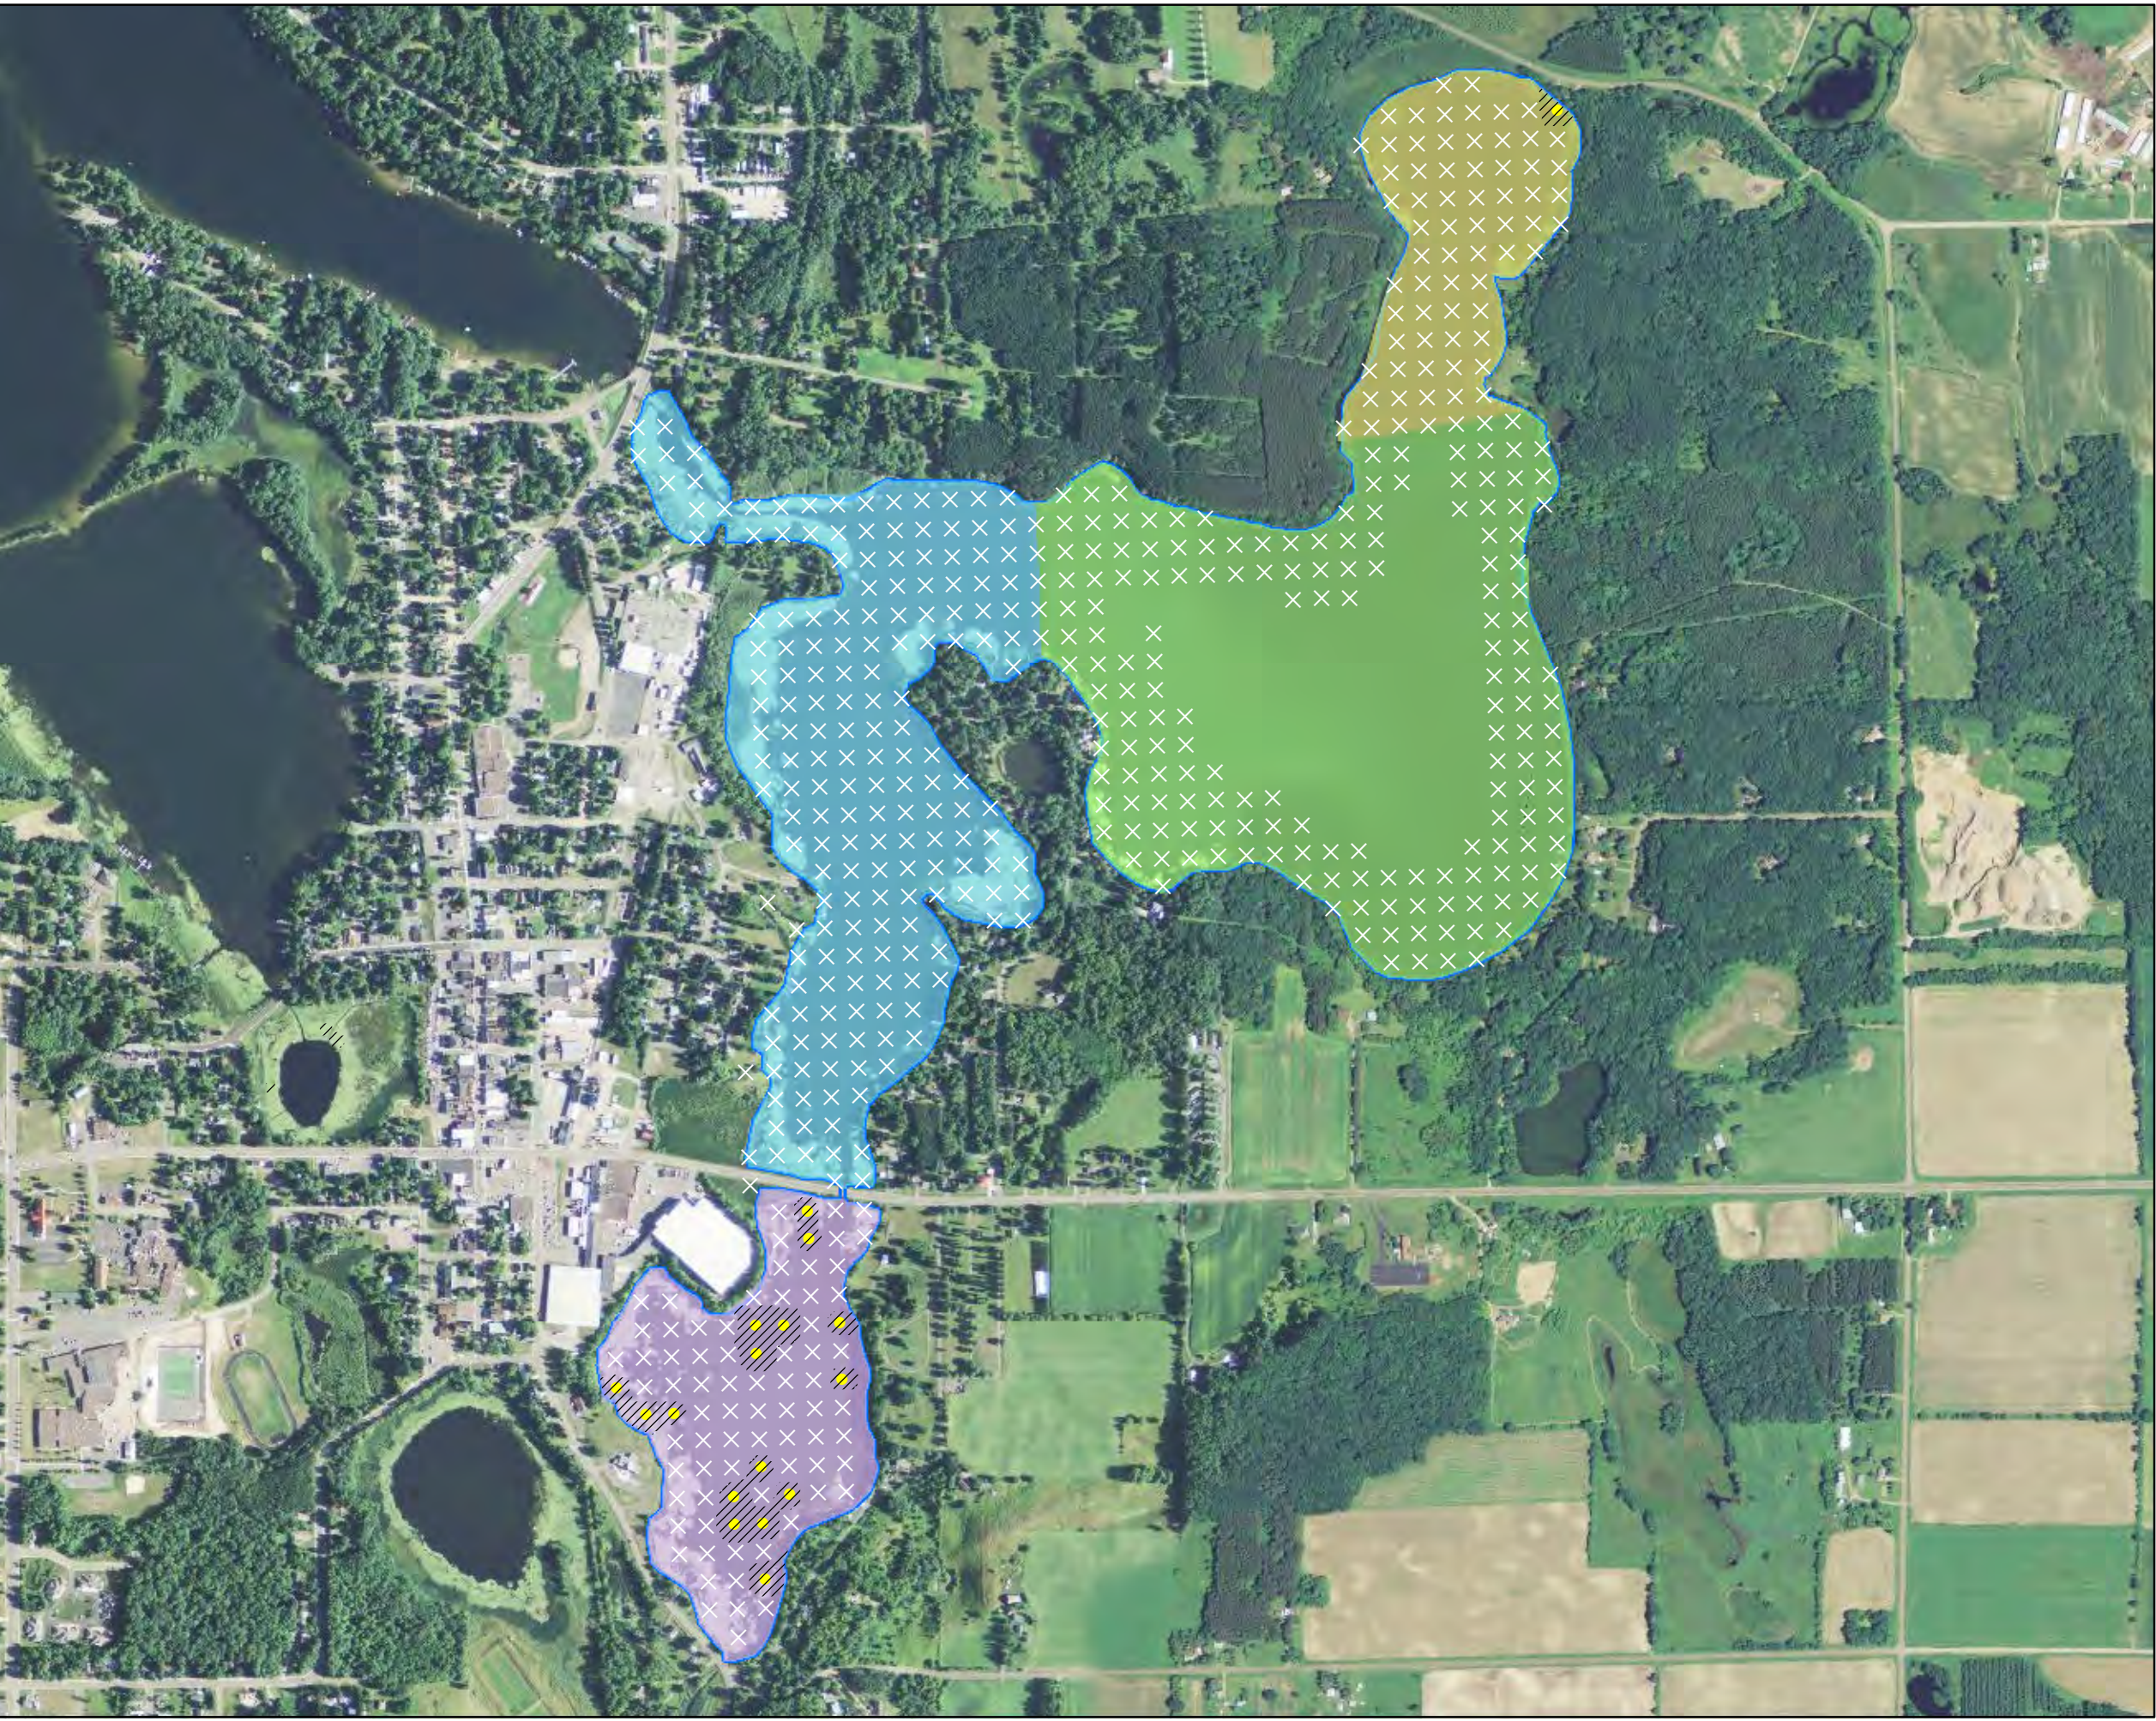

- CLP Observed
- × No CLP Present
- Approximate Extent of CLP (2014)
- Total Area of CLP: 1.09 Acres**
- East Lake (0 Acres)
- City Bay (0 Acres)
- Cemetery Bay (1.09 Acres)
- Norwegian Bay (0 Acres)

Fall 2014 Curly-Leaf Pondweed
Sample Locations
Beaver Dam and Library Lake
Barron County, WI

Barr Footer: ArcGIS 10.2.1, 2014-11-03 15:30 File: I:\Projects\490301011\GIS\Maps\2014\Fall Summary Maps\CLP Locations (2013) - West Beaver Dam and Library Lake.mxd User: kac2

- CLP Observed
- × No CLP Present
- /// Approximate Extent of CLP (2014)
- Total Area of CLP: 0.06 Acres**
- Library Lake (0.06 Acres)
- Rabbit Island Bay (0 Acres)
- West Lake (0 Acres)
- Williams Bay (0 Acres)

Fall 2014 Curly-Leaf Pondweed
Sample Locations
Beaver Dam and Library Lake
Barron County, WI

Barr Footer: ArcGIS 10.3.1, 2015-10-26 12:52 File: I:\Projects\4903011\GIS\Maps\2015\July 2015\Extent Maps\CLP Locations (July 2015) - East Beaver Dam Lake.mxd User: KAC2