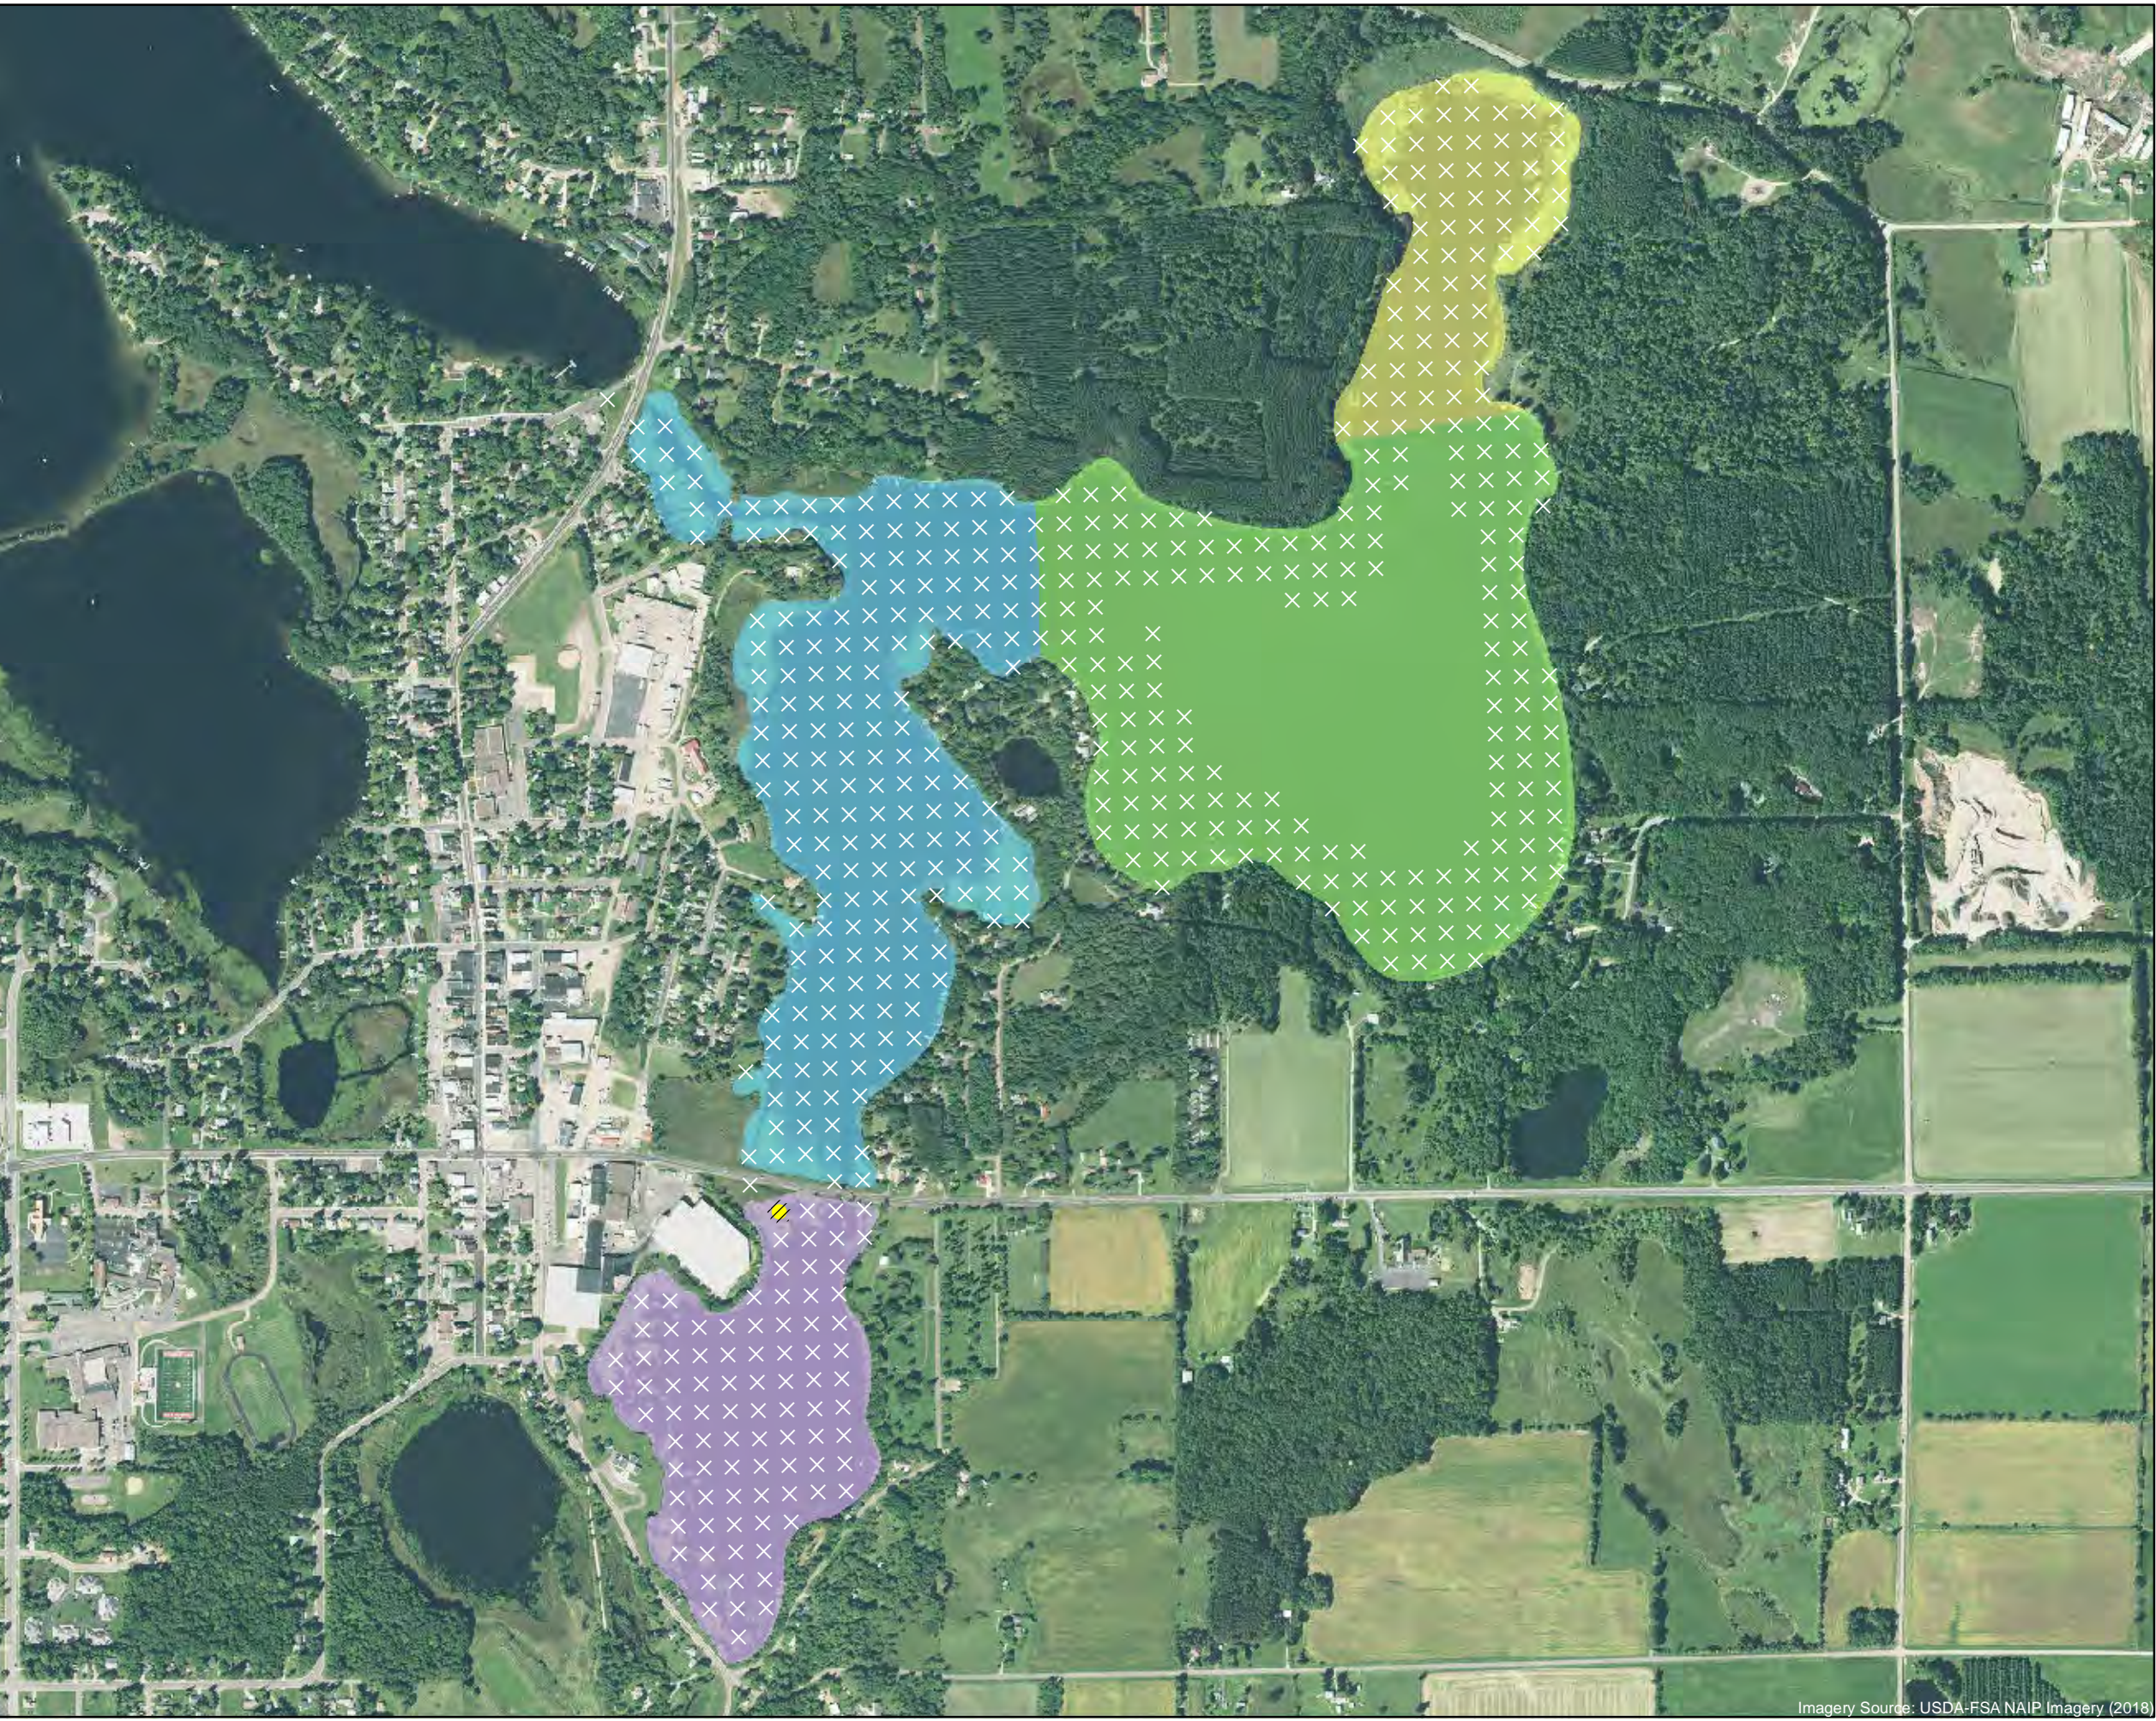

Barr Footer: ArcGIS 10.7.1, 2020-11-02 20:43 File: I:\Projects\49030101\GIS\Maps\2020\July 2020 Survey\July 2020 CLP Extent - East Beaver Dam Lake.mxd User: kac2

- CLP Observed
- × No CLP Present
- Approximate Extent of CLP (July 2020)
- **Total Area of CLP: 0.28 Acres**
- East Lake (0 Acres)
- City Bay (0 Acres)
- Cemetery Bay (0.28 Acres)
- Norwegian Bay (0 Acres)

**JULY 2020 CURLY-LEAF
PONDWEED EXTENT**
Beaver Dam and Library Lake
Barron County, WI

Imagery Source: USDA-FSA NAIP Imagery (2018)