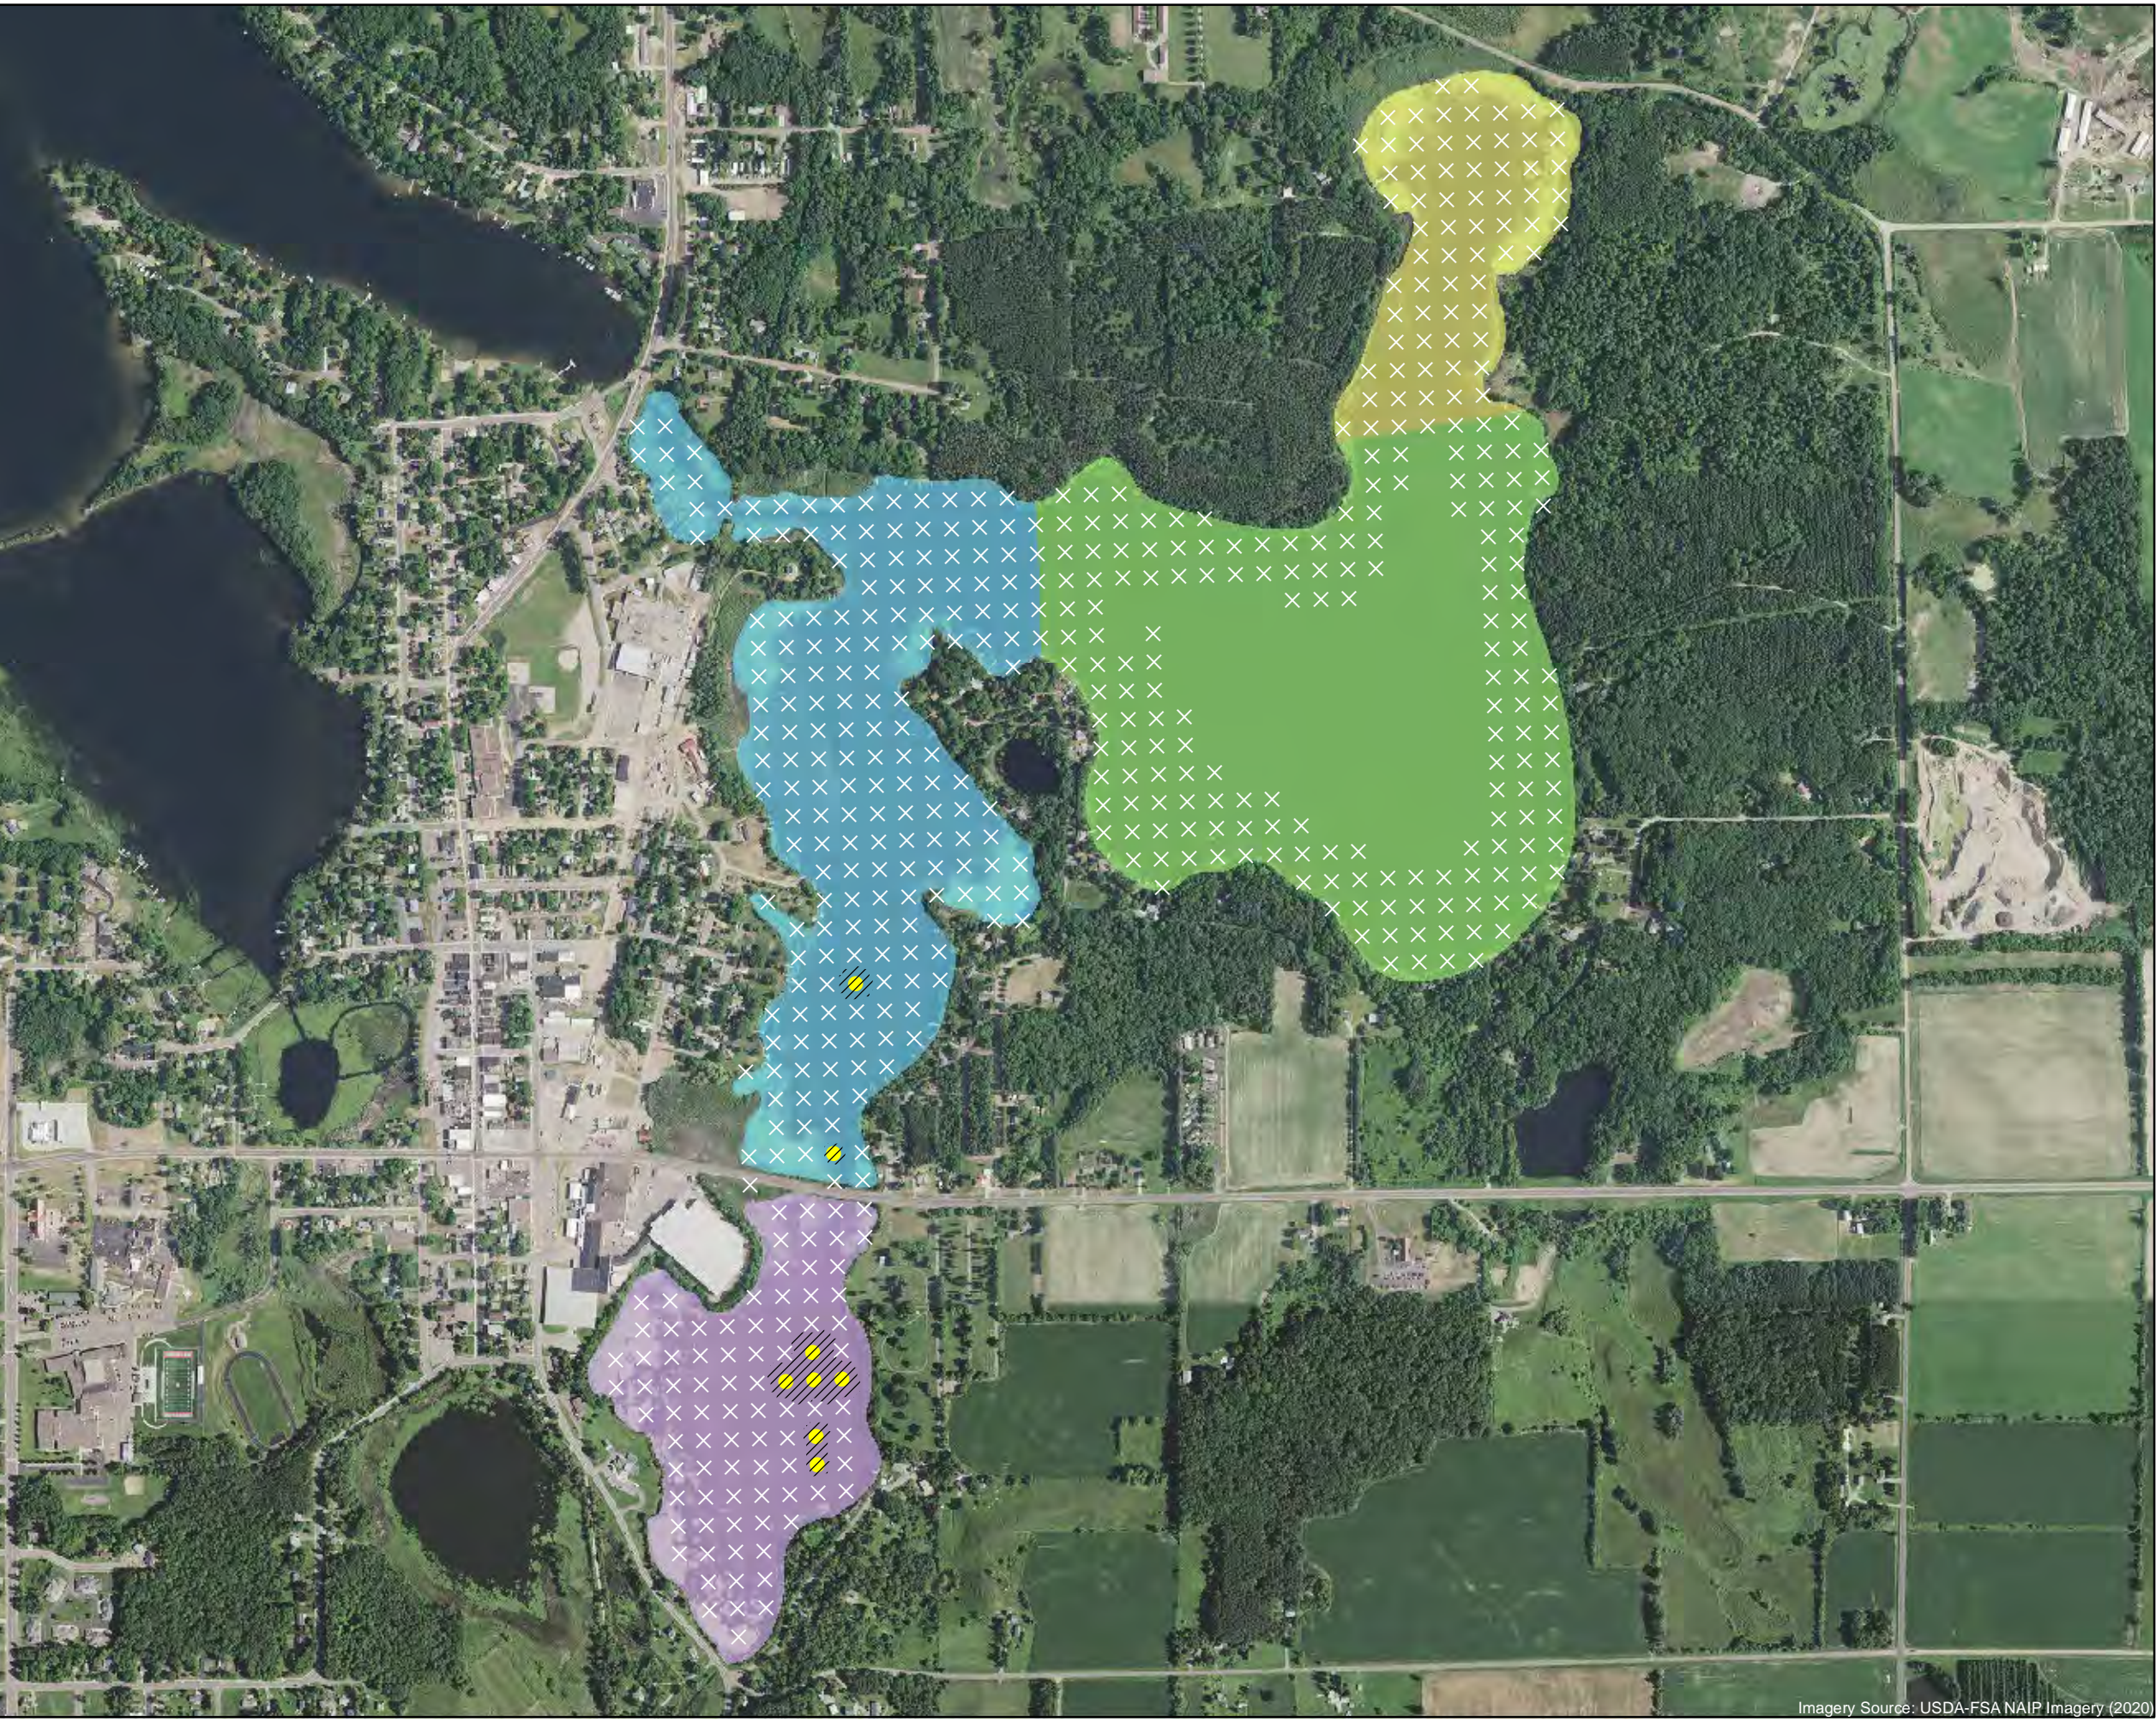

Barr Footer: ArcGIS 10.8.1_2021-11-01 10:07 File: I:\Projects\490301011\GIS\Maps\2021\Fall 2021 Survey\Fall 2021 CLP Extent - East Beaver Dam Lake.mxd User: kac2

- CLP Observed
- × No CLP Present
- Approximate Extent of CLP (Fall 2021)
- **Total Area of CLP: 4.82 Acres**
- East Lake (0 Acres)
- City Bay (0.87 Acres)
- Cemetery Bay (3.95 Acres)
- Norwegian Bay (0 Acres)

FALL 2021 CURLY-LEAF
PONDWEED EXTENT
Beaver Dam and Library Lake
Barron County, WI

Imagery Source: USDA-FSA NAIP Imagery (2020)