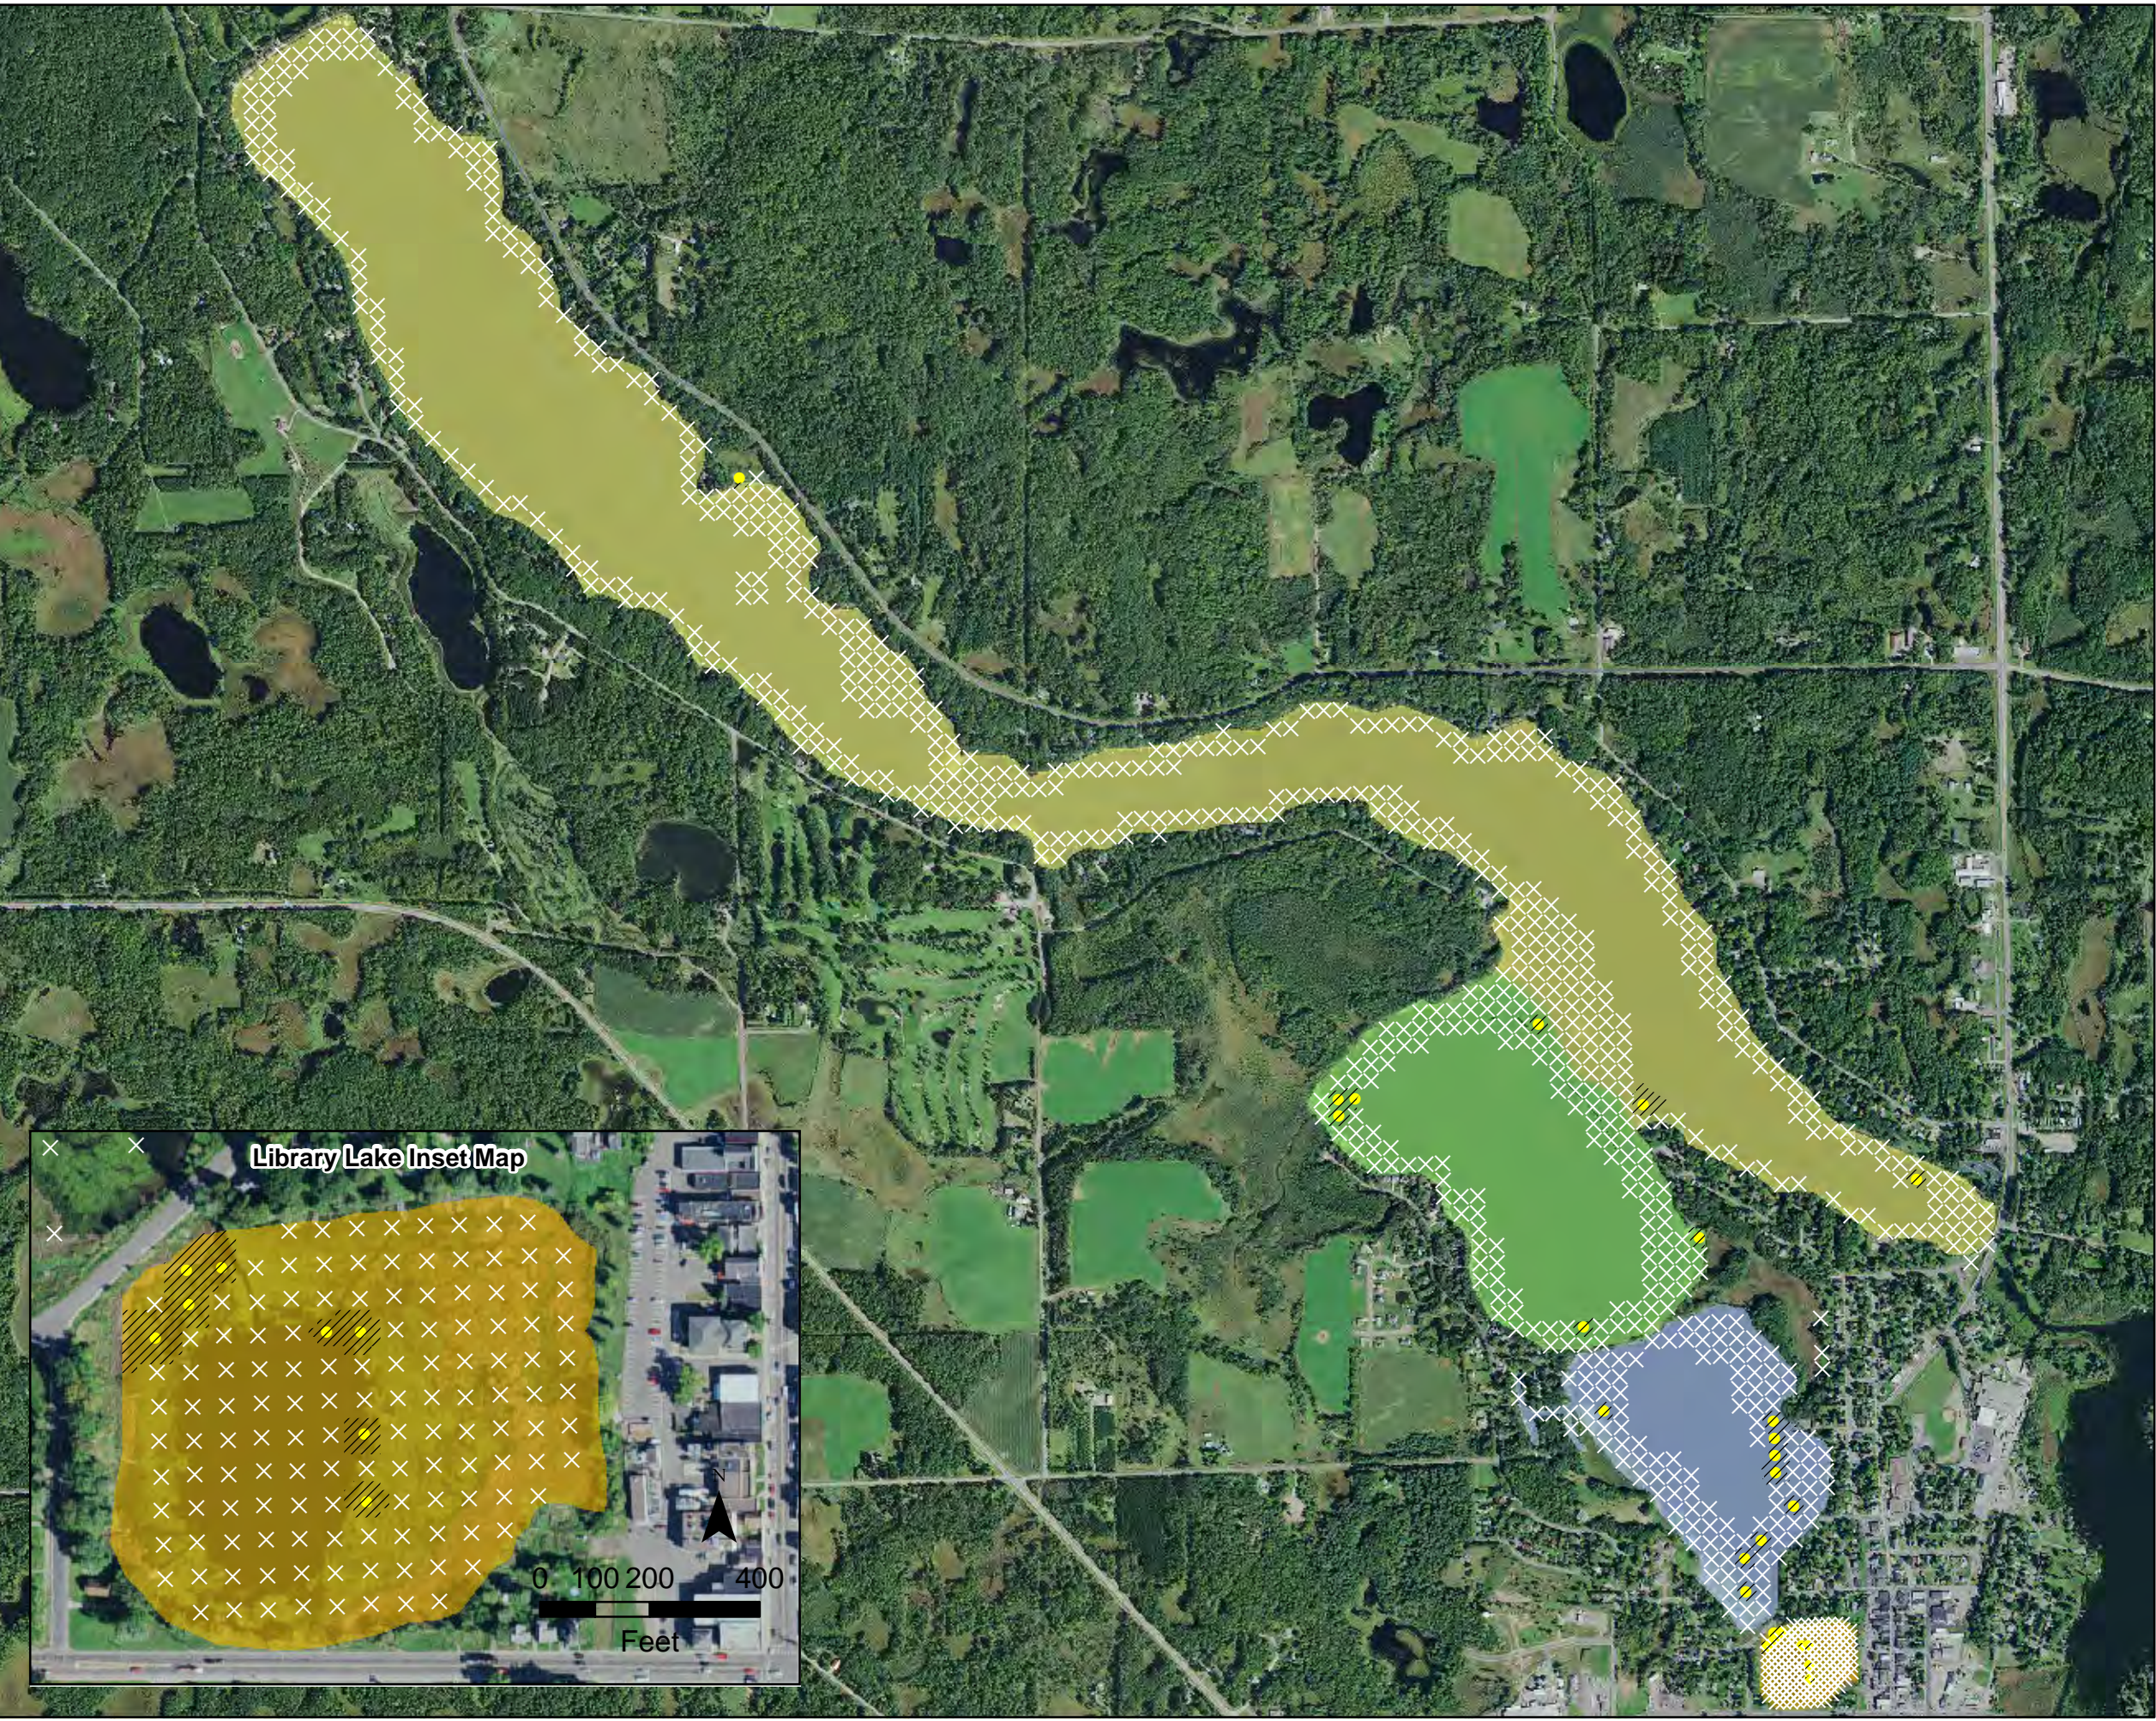

Fall 2007 Curly-Leaf Pondweed
Sample Locations
Beaver Dam and Library Lake
Barron County, WI

- CLP Observed
- × No CLP Present
- /// Approximate Extent of CLP (2008)
- Total Area of CLP: 3.67 Acres**
- East Lake (0 Acres)
- City Bay (2.33 Acres)
- Cemetery Bay (0 Acres)
- Norwegian Bay (1.34 Acres)

Fall 2008 Curly-Leaf Pondweed
Sample Locations
Beaver Dam and Library Lake
Barron County, WI

- CLP Observed
- × No CLP Present
- ▨ Approximate Extent of CLP (2008)
- Total Area of CLP: 0.83 Acres**
- Library Lake (0 Acres)
- Rabbit Island Bay (0.28 Acres)
- West Lake (0 Acres)
- Williams Bay (0.55 Acres)

Fall 2008 Curly-Leaf Pondweed
Sample Locations
Beaver Dam and Library Lake
Barron County, WI

- CLP Observed
- × No CLP Present
- /// Approximate Extent of CLP (July 2009)
- Total Area of CLP: 15.49 Acres**
- East Lake (3.07 Acres)
- City Bay (6.10 Acres)
- Cemetery Bay (1.00 Acres)
- Norwegian Bay (5.77 Acres)

**JULY 2009 CURLY-LEAF PONDWEED
EXTENT**
Beaver Dam and Library Lake
Barron County, WI

Barr Footer: ArcGIS 10.4, 2016-12-21 13:01 File: I:\Projects\4903\011\GIS\Maps\2016\July 2009-2013 CLP Extent Maps\July 2009 CLP Extent - West Beaver Dam and Library Lake.mxd User: KAC2