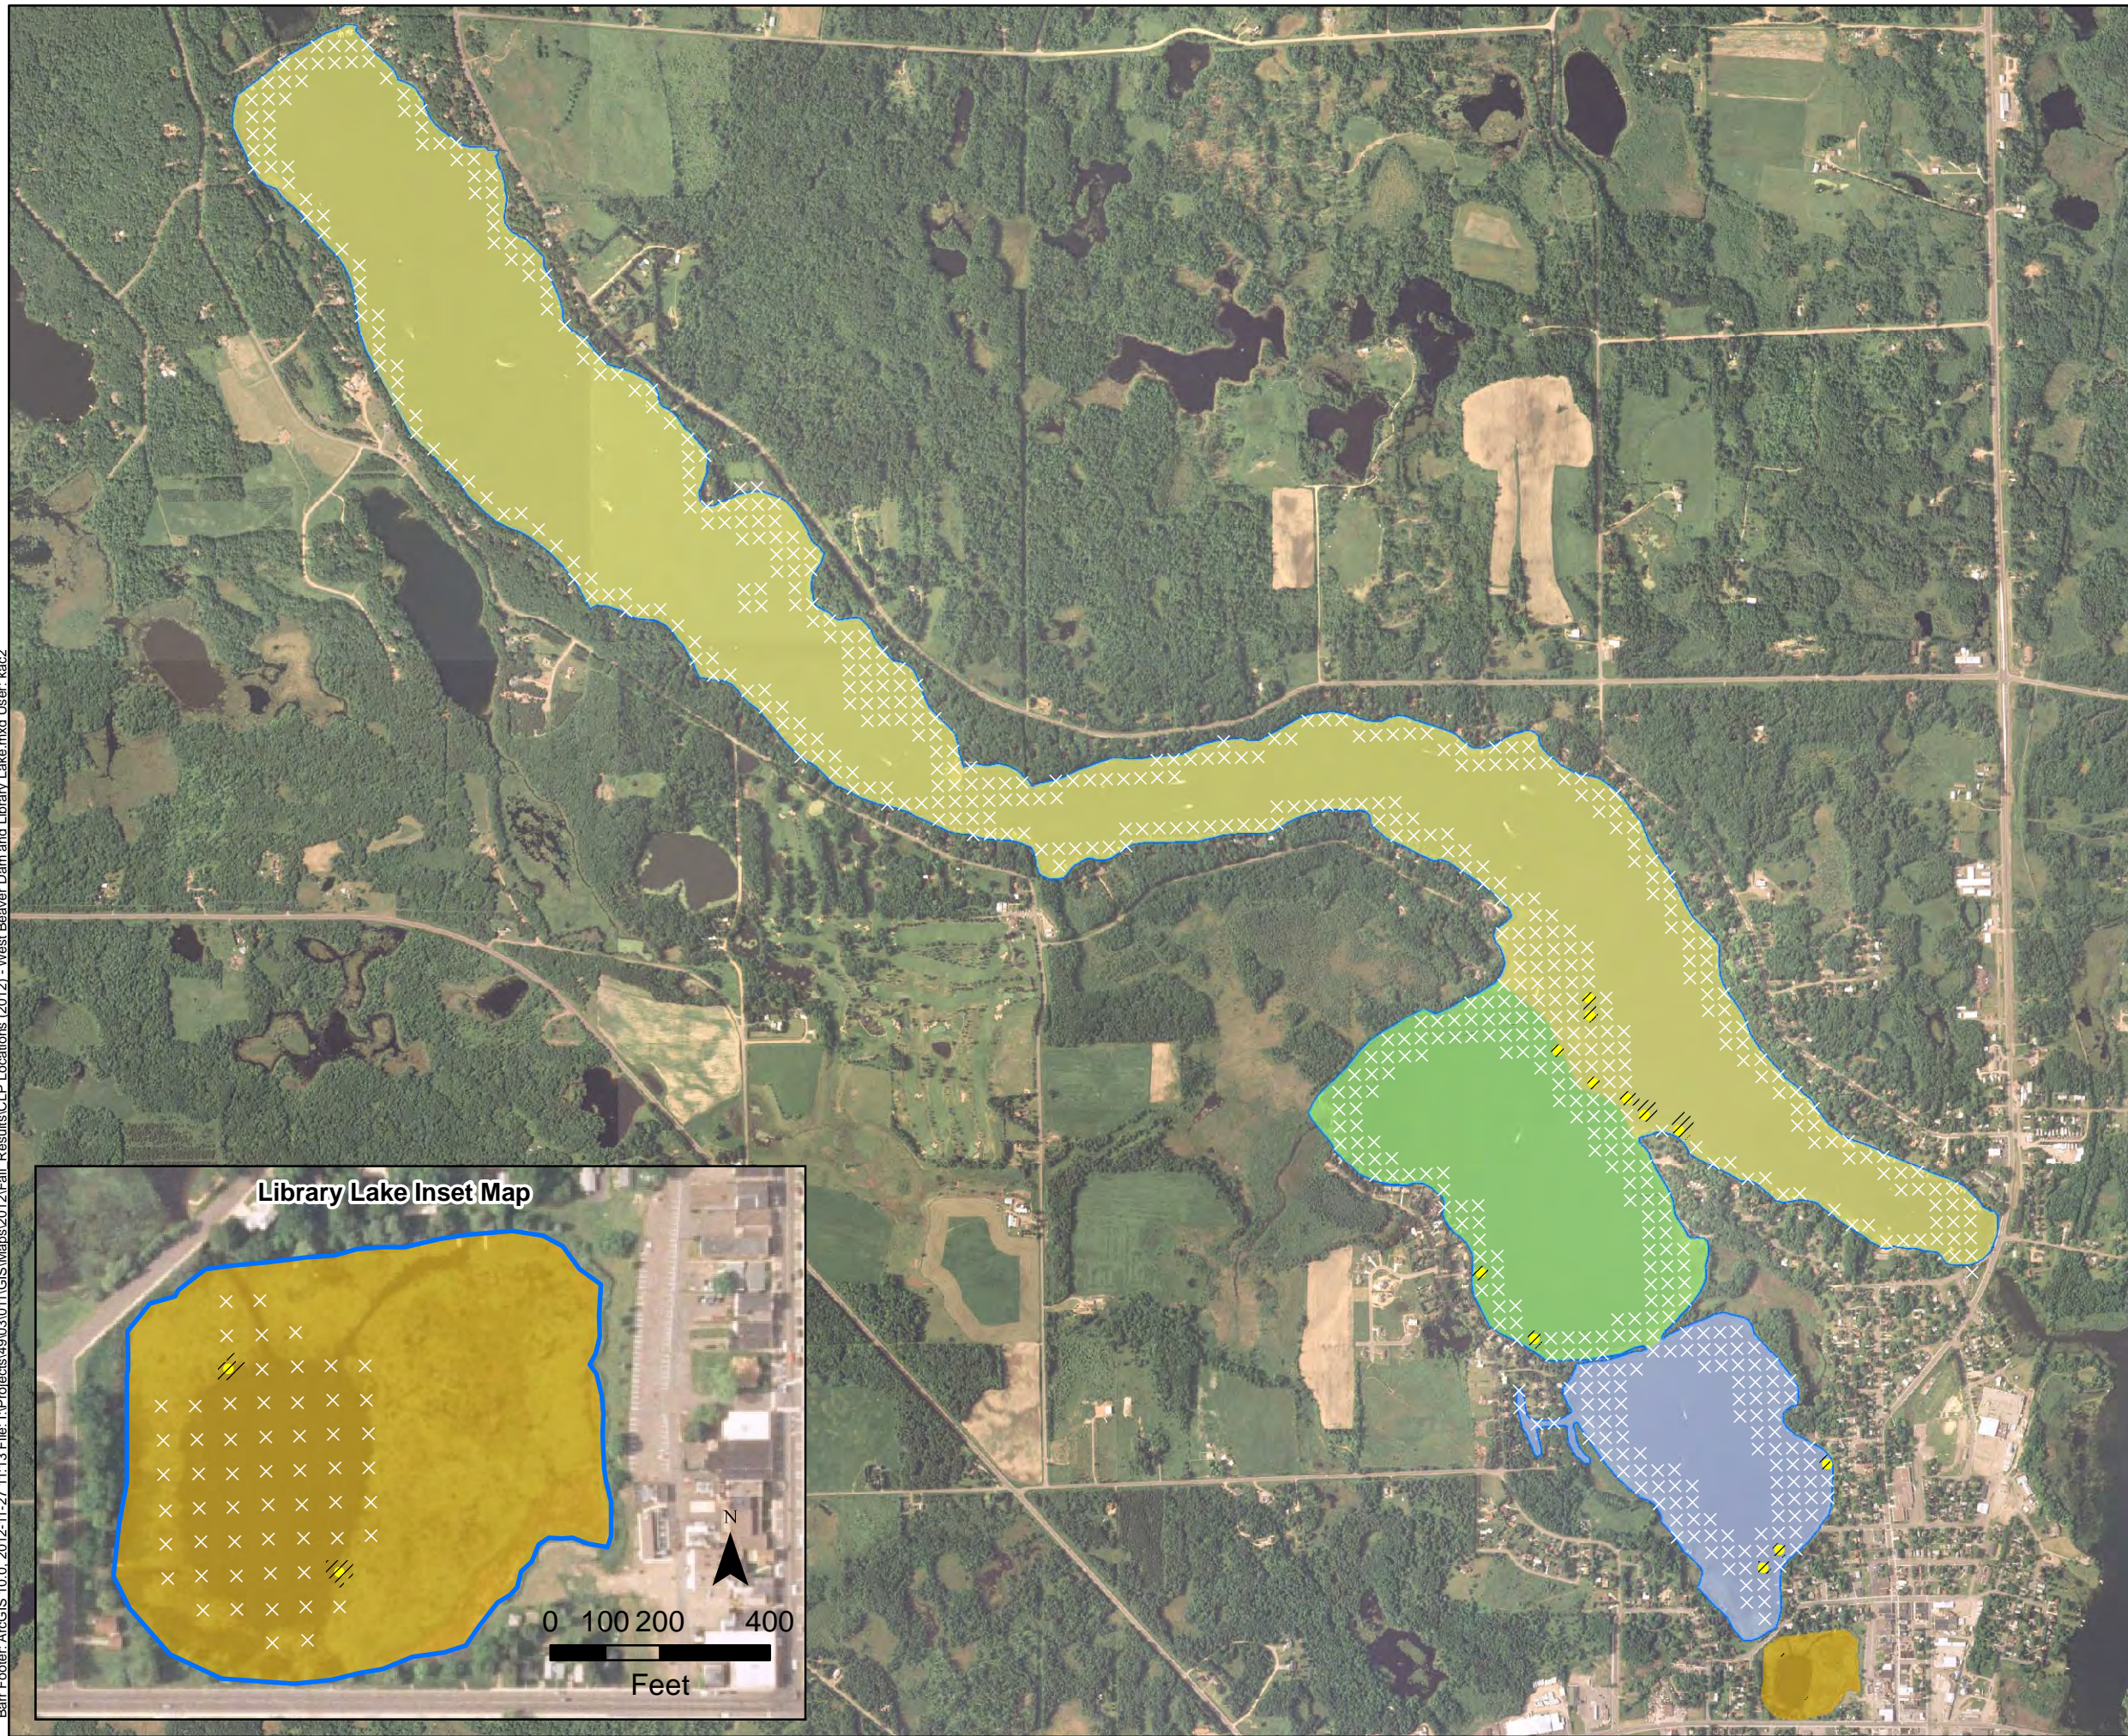

- CLP Observed
- × No CLP Present
- Approximate Extent of CLP (July 2012)
- Total Area of CLP: 7.73 Acres**
- Library Lake (0.33 Acres)
- Rabbit Island Bay (1.17 Acres)
- West Lake (4.05 Acres)
- Williams Bay (2.18 Acres)

**JULY 2012 CURLY-LEAF PONDWEED
EXTENT**
Beaver Dam and Library Lake
Barron County, WI

- CLP Observed
- × No CLP Present
- /// Approximate Extent of CLP (2012)
- Total Area of CLP: 7.98 Acres**
- East Lake (0 Acres)
- City Bay (1.36 Acres)
- Cemetery Bay (5.16 Acres)
- Norwegian Bay (1.45 Acres)

Figure X
Fall 2012 Curly-Leaf Pondweed
Sample Locations
Beaver Dam and Library Lake
Barron County, WI

- CLP Observed
- × No CLP Present
- ▨ Approximate Extent of CLP (2012)
- Total Area of CLP: 5.02 Acres**
- Library Lake (0.08 Acres)
- Rabbit Island Bay (0.88 Acres)
- West Lake (3.11 Acres)
- Williams Bay (0.96 Acres)

Figure X

Fall 2012 Curly-Leaf Pondweed
Sample Locations
Beaver Dam and Library Lake
Barron County, WI

- CLP Observed
- × No CLP Present
- /// Approximate Extent of CLP (July 2013)
- Total Area of CLP: 0.25 Acres**
- East Lake (0 Acres)
- City Bay (0.25 Acres)
- Cemetery Bay (0 Acres)
- Norwegian Bay (0 Acres)