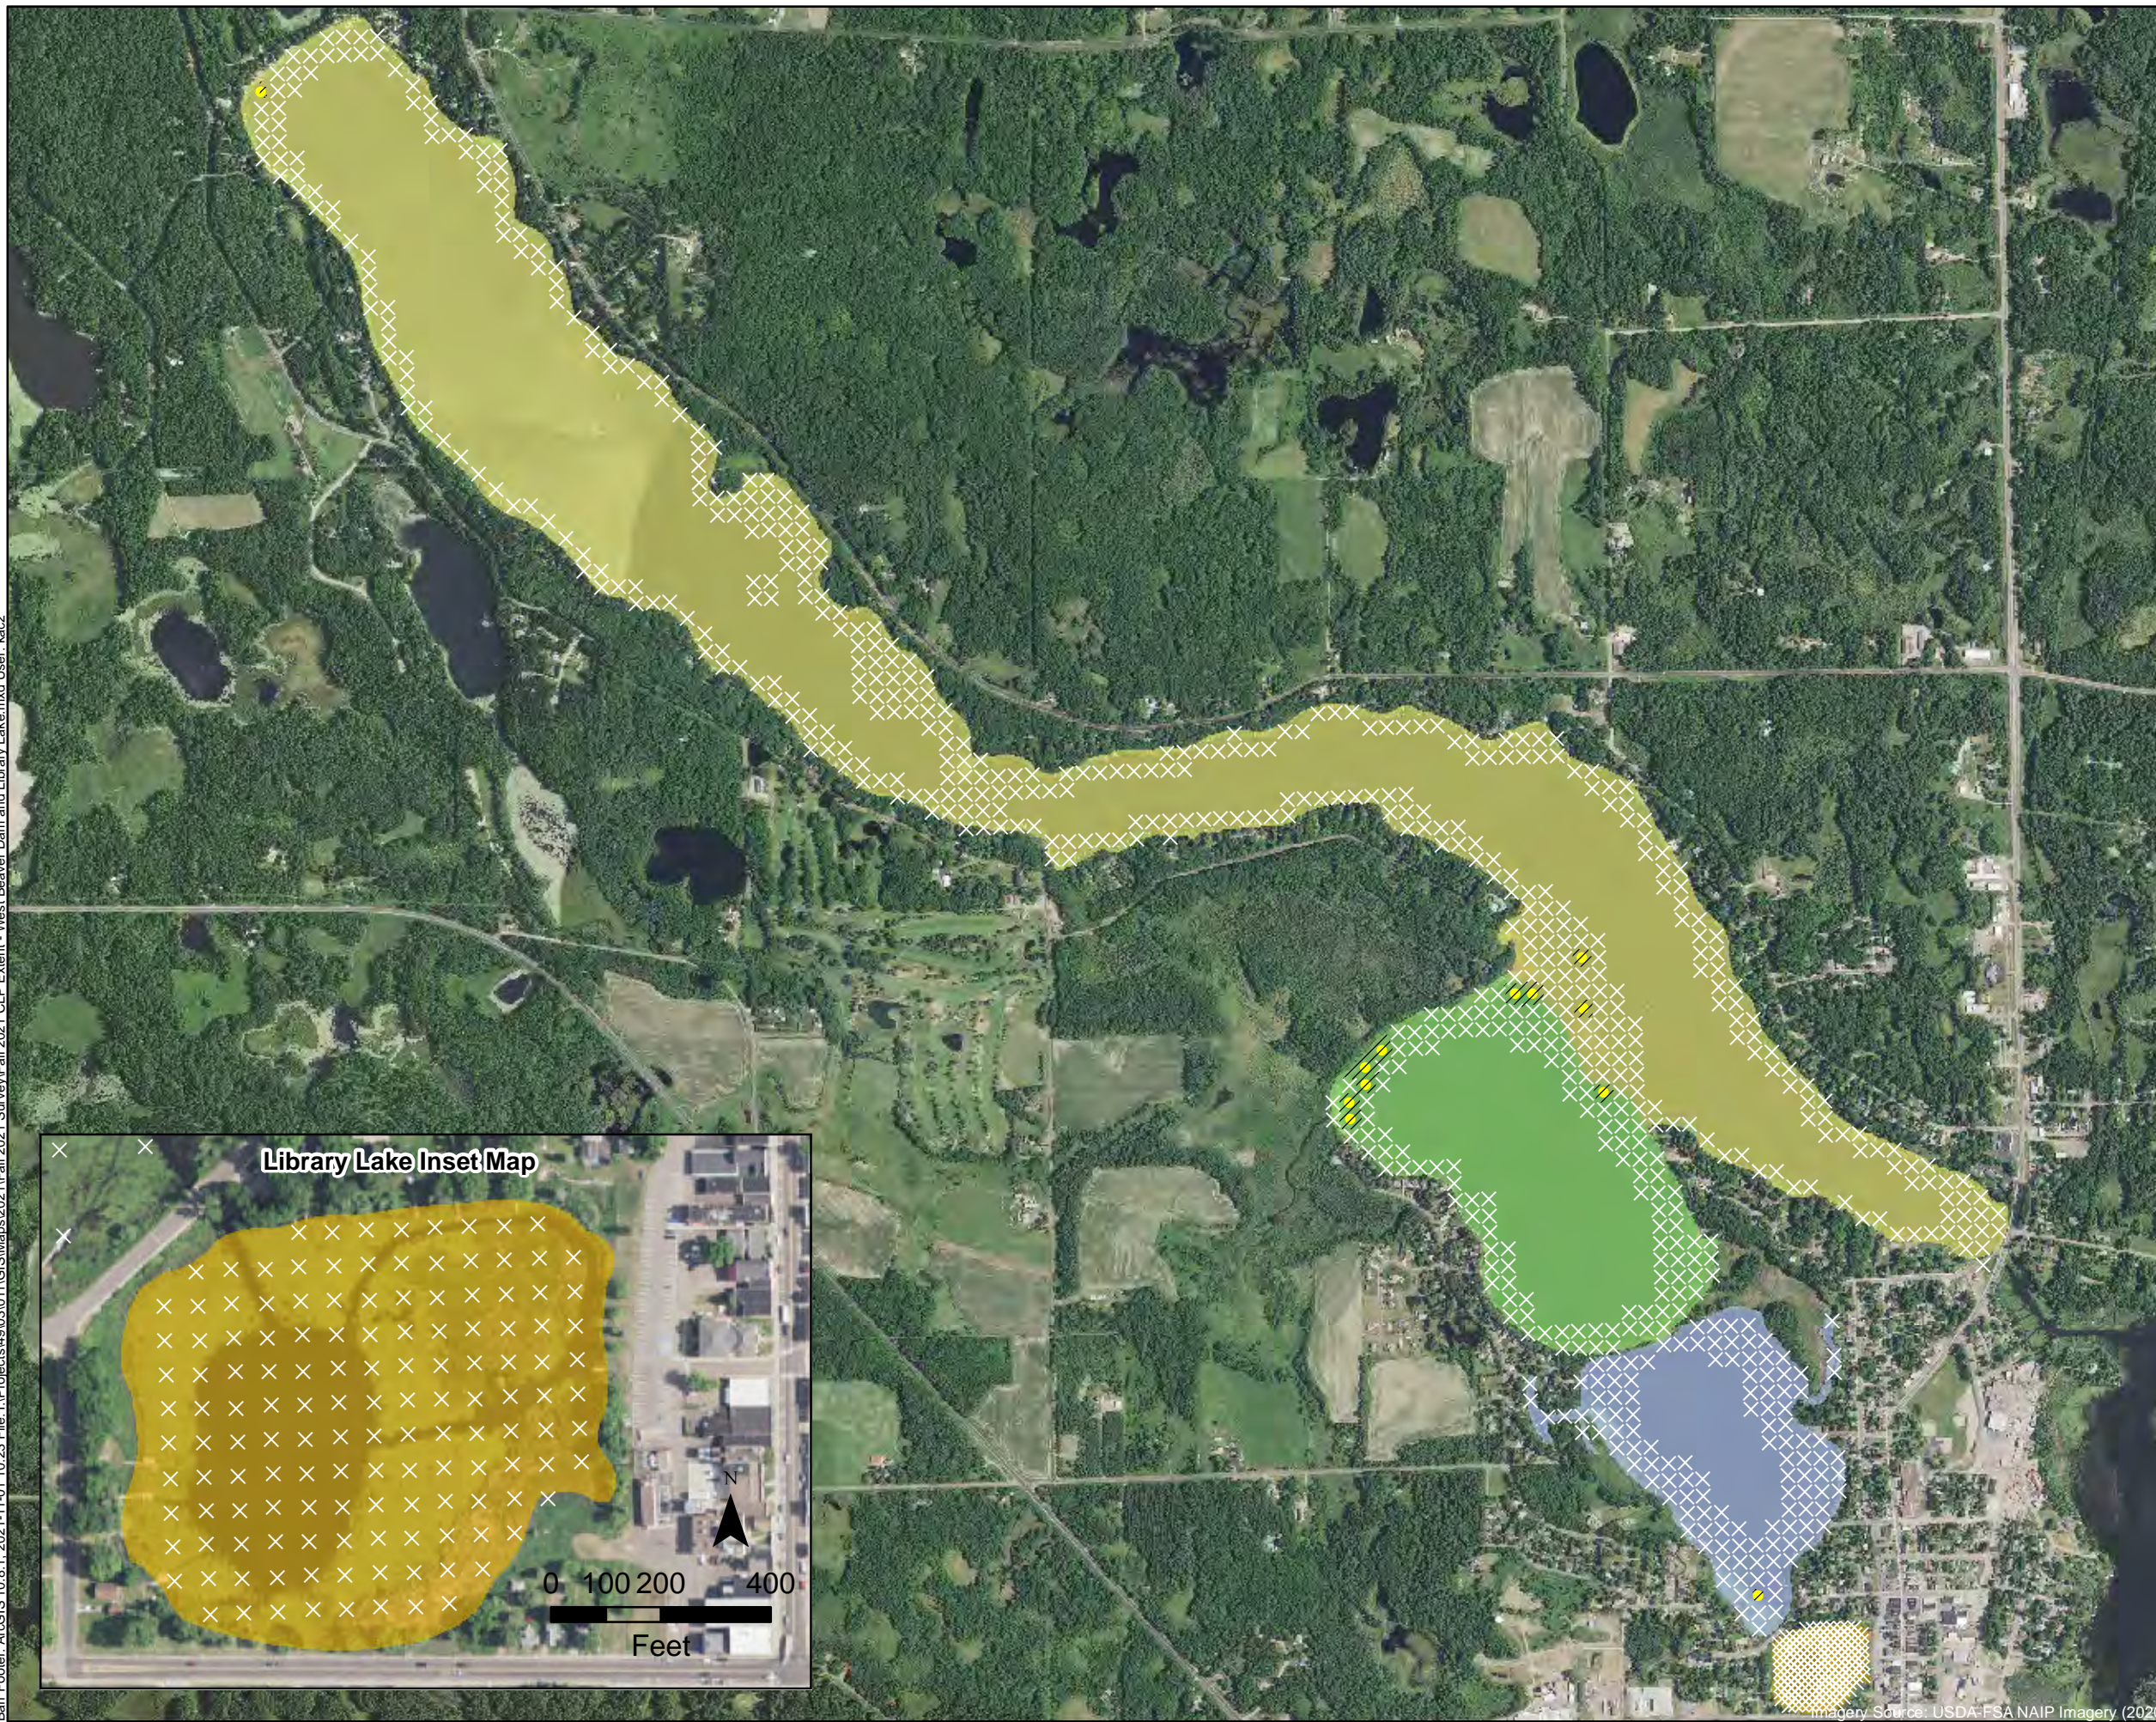

Barr Footer: ArcGIS 10.8.1, 2021-11-01 10:23 File: I:\Projects\49030101\GIS\Maps\2021\Fall 2021 Survey\Fall 2021 CLP Extent - West Beaver Dam and Library Lake.mxd User: kac2

- CLP Observed
- × No CLP Present
- Approximate Extent of CLP (Fall 2021)
- **Total Area of CLP: 8.22 Acres**
- Library Lake (0 Acres)
- Rabbit Island Bay (0.25 Acres)
- West Lake (1.84 Acres)
- Williams Bay (6.13 Acres)