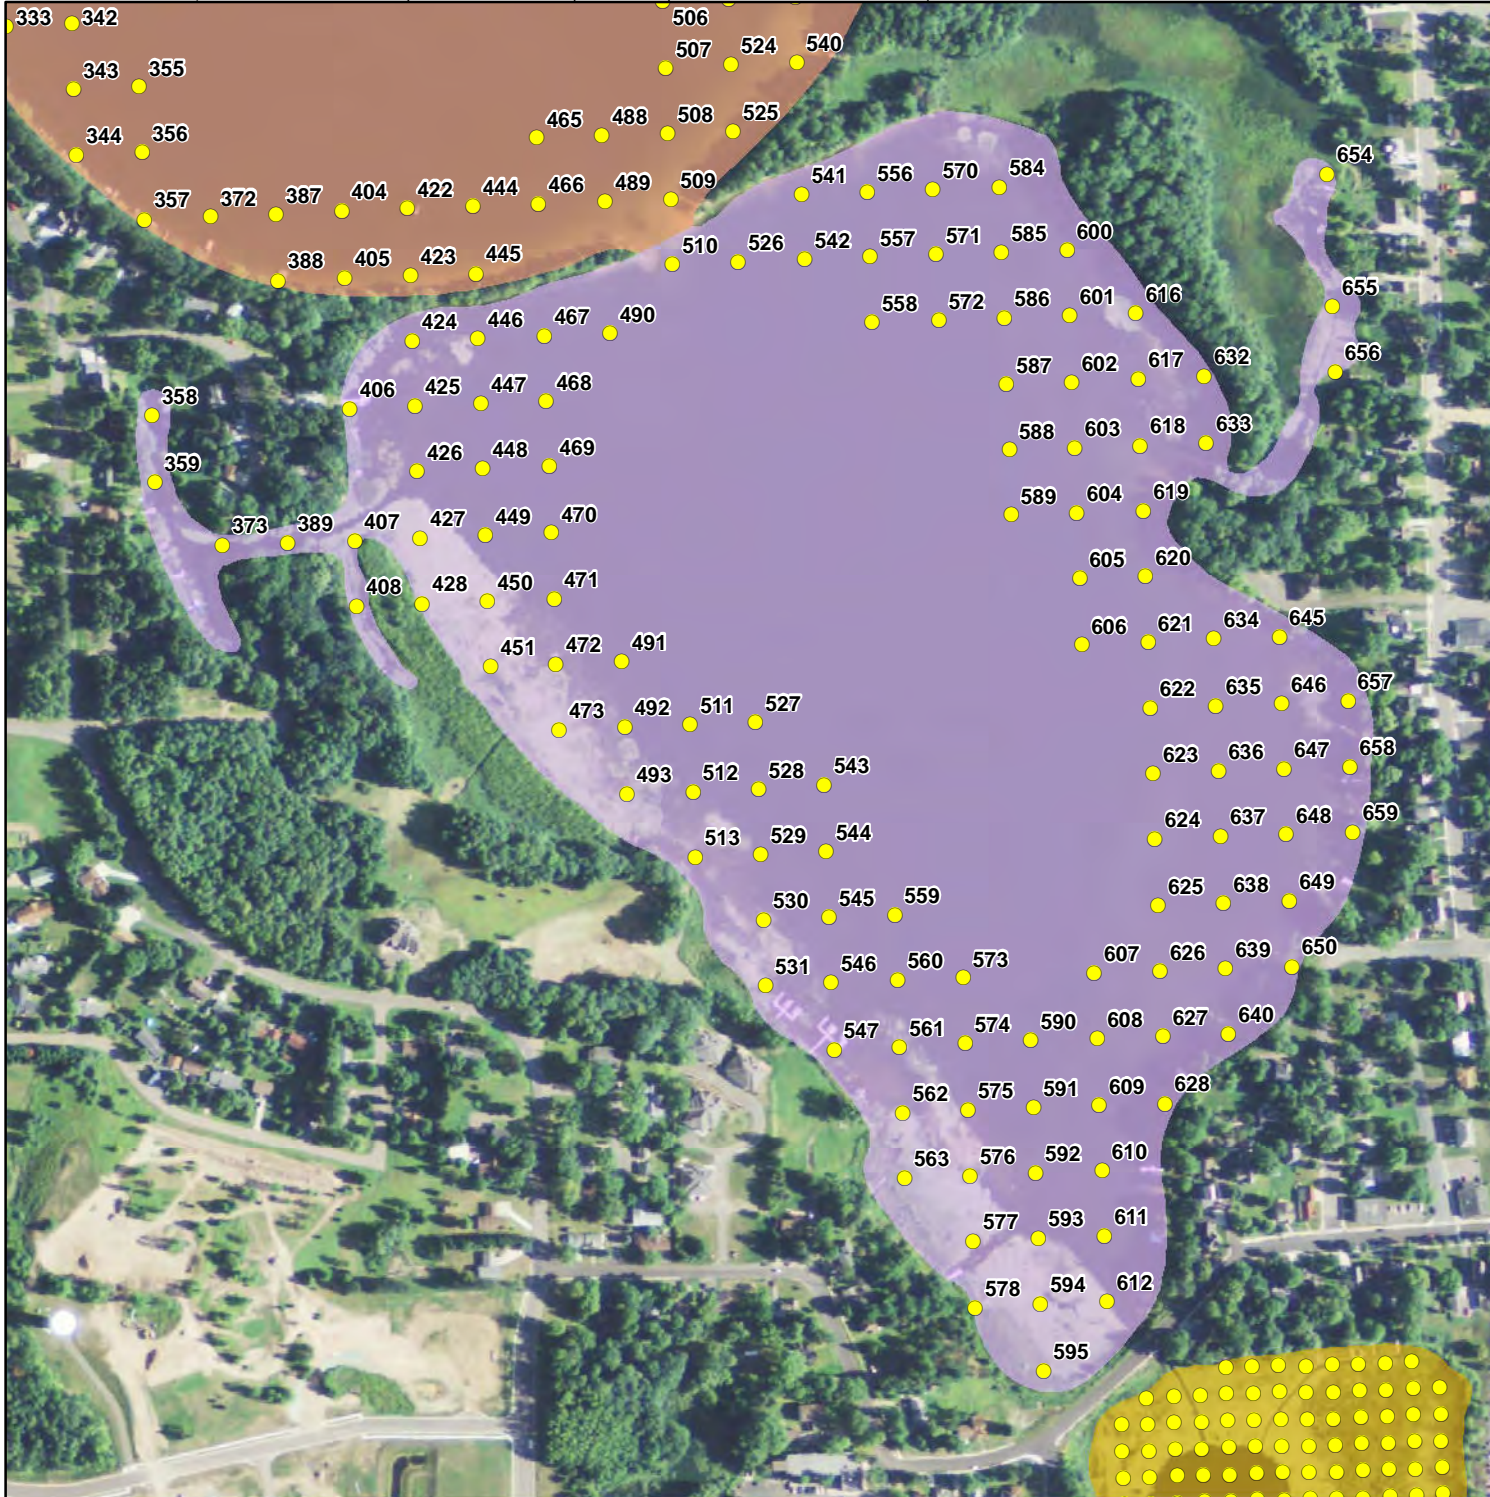

Appendix E

Sample Points

- Sample Locations
- Cemetery Bay
- City Bay

CEMETERY BAY
SAMPLE LOCATIONS
Beaver Dam
Barron County, WI
E-1

- Sample Locations
- Cemetery Bay
- City Bay
- East Lake
- West Lake

CITY BAY
SAMPLE LOCATIONS
Beaver Dam
Barron County, WI
E-2

- Sample Locations
- City Bay
- East Lake
- Norwegian Bay

EAST LAKE
SAMPLE LOCATIONS
Beaver Dam
Barron County, WI
E-3

- Sample Locations
- Library Lake
- Rabbit Island Bay

LIBRARY LAKE
SAMPLE LOCATIONS
Beaver Dam
Barron County, WI
E-4

- Sample Locations
- East Lake
- Norwegian Bay

NORWEGIAN BAY
SAMPLE LOCATIONS
Beaver Dam
Barron County, WI
E-5

- Sample Locations
- Library Lake
- Rabbit Island Bay
- Williams Bay

RABBIT ISLAND BAY
SAMPLE LOCATIONS
Beaver Dam
Barron County, WI
E-6

- Sample Locations
- West Lake
- Williams Bay

WEST LAKE - EAST
CENTRAL PORTION
SAMPLE LOCATIONS
Beaver Dam
Barron County, WI
E-7

- Sample Locations
- City Bay
- West Lake
- Williams Bay

WEST LAKE - EASTERN
PORTION
SAMPLE LOCATIONS
Beaver Dam
Barron County, WI
E-8