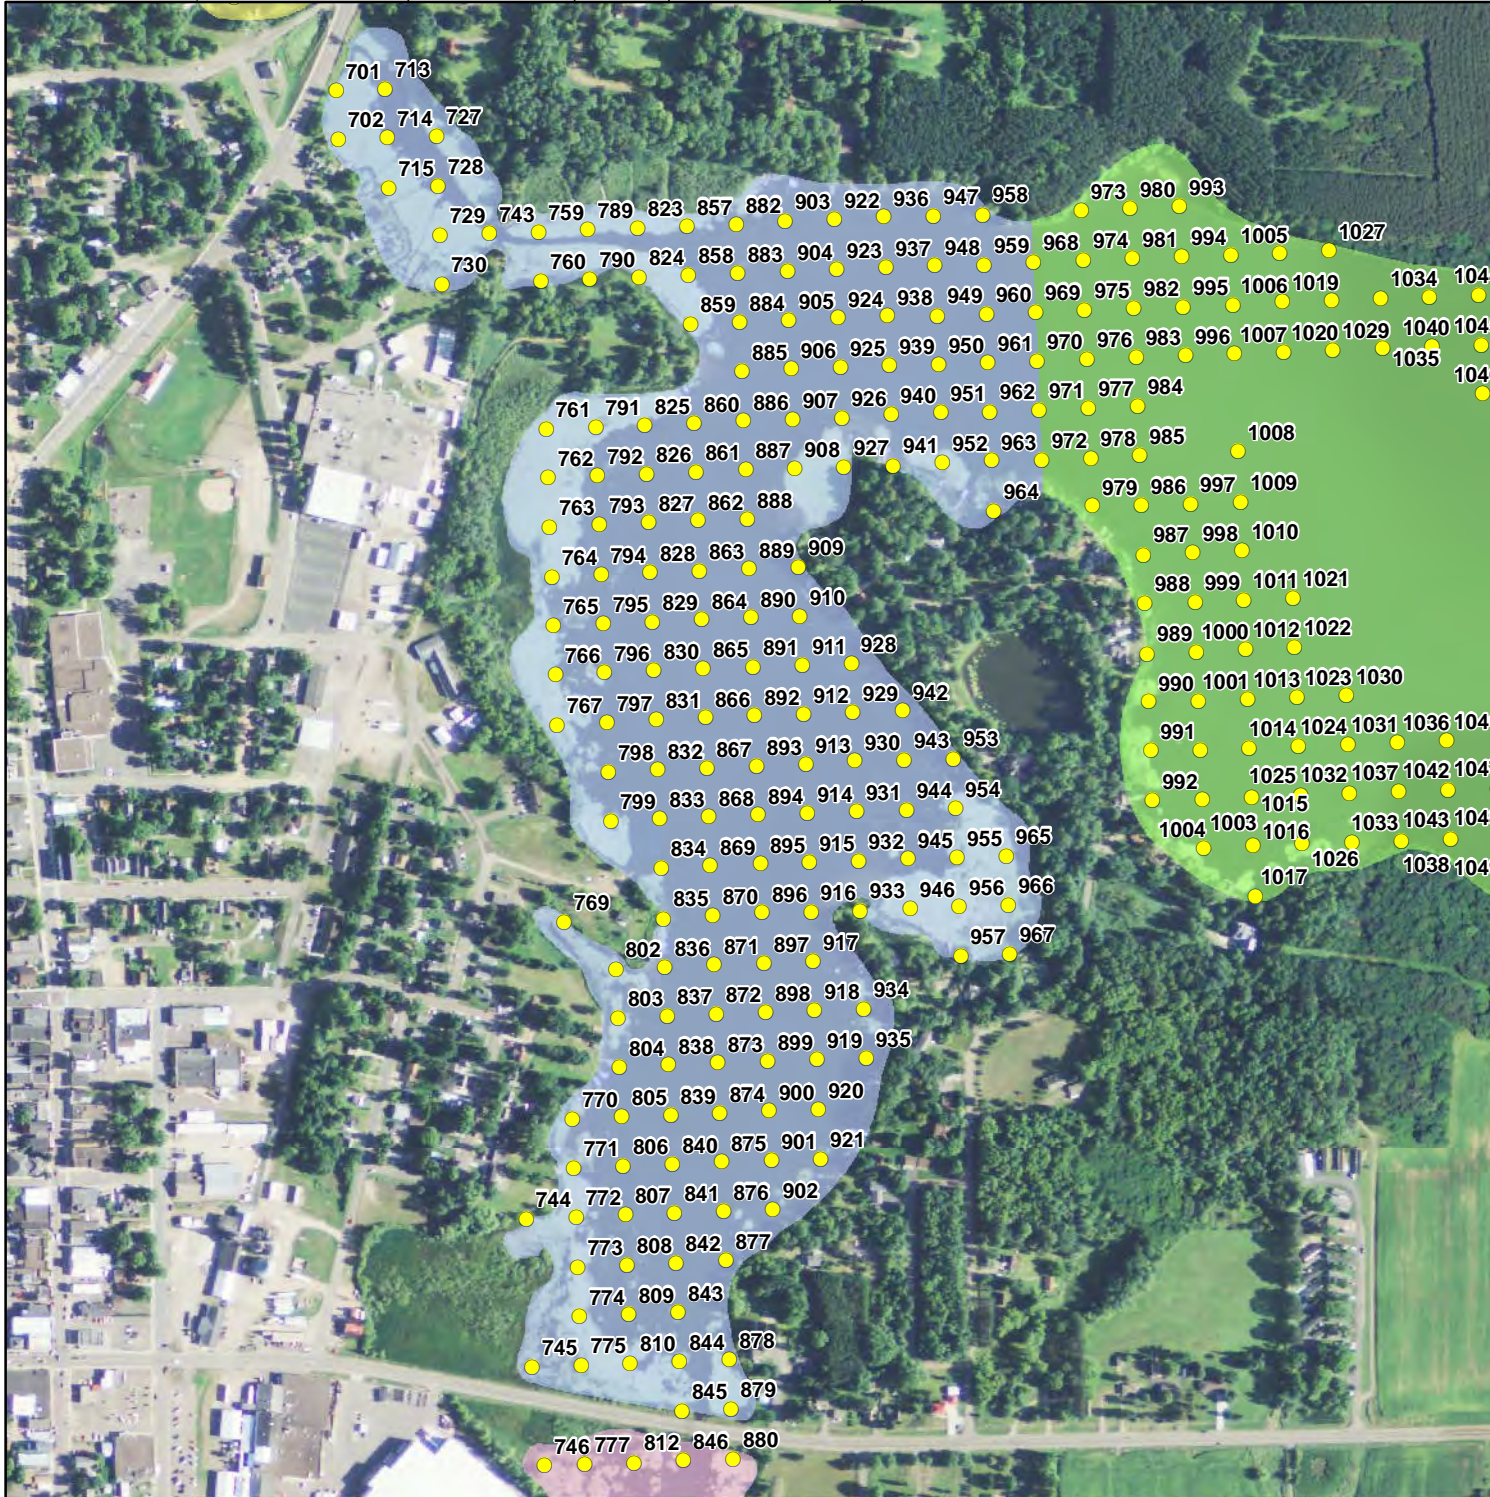

Appendix E

Sample Points

- Sample Locations
- Cemetery Bay
- City Bay

CEMETERY BAY
SAMPLE LOCATIONS
Beaver Dam
Barron County, WI
E-1

- Sample Locations
- Cemetery Bay
- City Bay
- East Lake
- West Lake

CITY BAY
SAMPLE LOCATIONS
Beaver Dam
Barron County, WI
E-2

- Sample Locations
- City Bay
- East Lake
- Norwegian Bay

EAST LAKE
SAMPLE LOCATIONS
Beaver Dam
Barron County, WI
E-3

- Sample Locations
- Library Lake
- Rabbit Island Bay

LIBRARY LAKE
SAMPLE LOCATIONS
Beaver Dam
Barron County, WI
E-4

- Sample Locations
- East Lake
- Norwegian Bay

NORWEGIAN BAY
SAMPLE LOCATIONS
Beaver Dam
Barron County, WI
E-5

- Sample Locations
- Library Lake
- Rabbit Island Bay
- Williams Bay

RABBIT ISLAND BAY
SAMPLE LOCATIONS
Beaver Dam
Barron County, WI
E-6

- Sample Locations
- West Lake
- Williams Bay

WEST LAKE - EAST
CENTRAL PORTION
SAMPLE LOCATIONS
Beaver Dam
Barron County, WI
E-7

- Sample Locations
- City Bay
- West Lake
- Williams Bay

WEST LAKE - EASTERN
PORTION
SAMPLE LOCATIONS
Beaver Dam
Barron County, WI
E-8