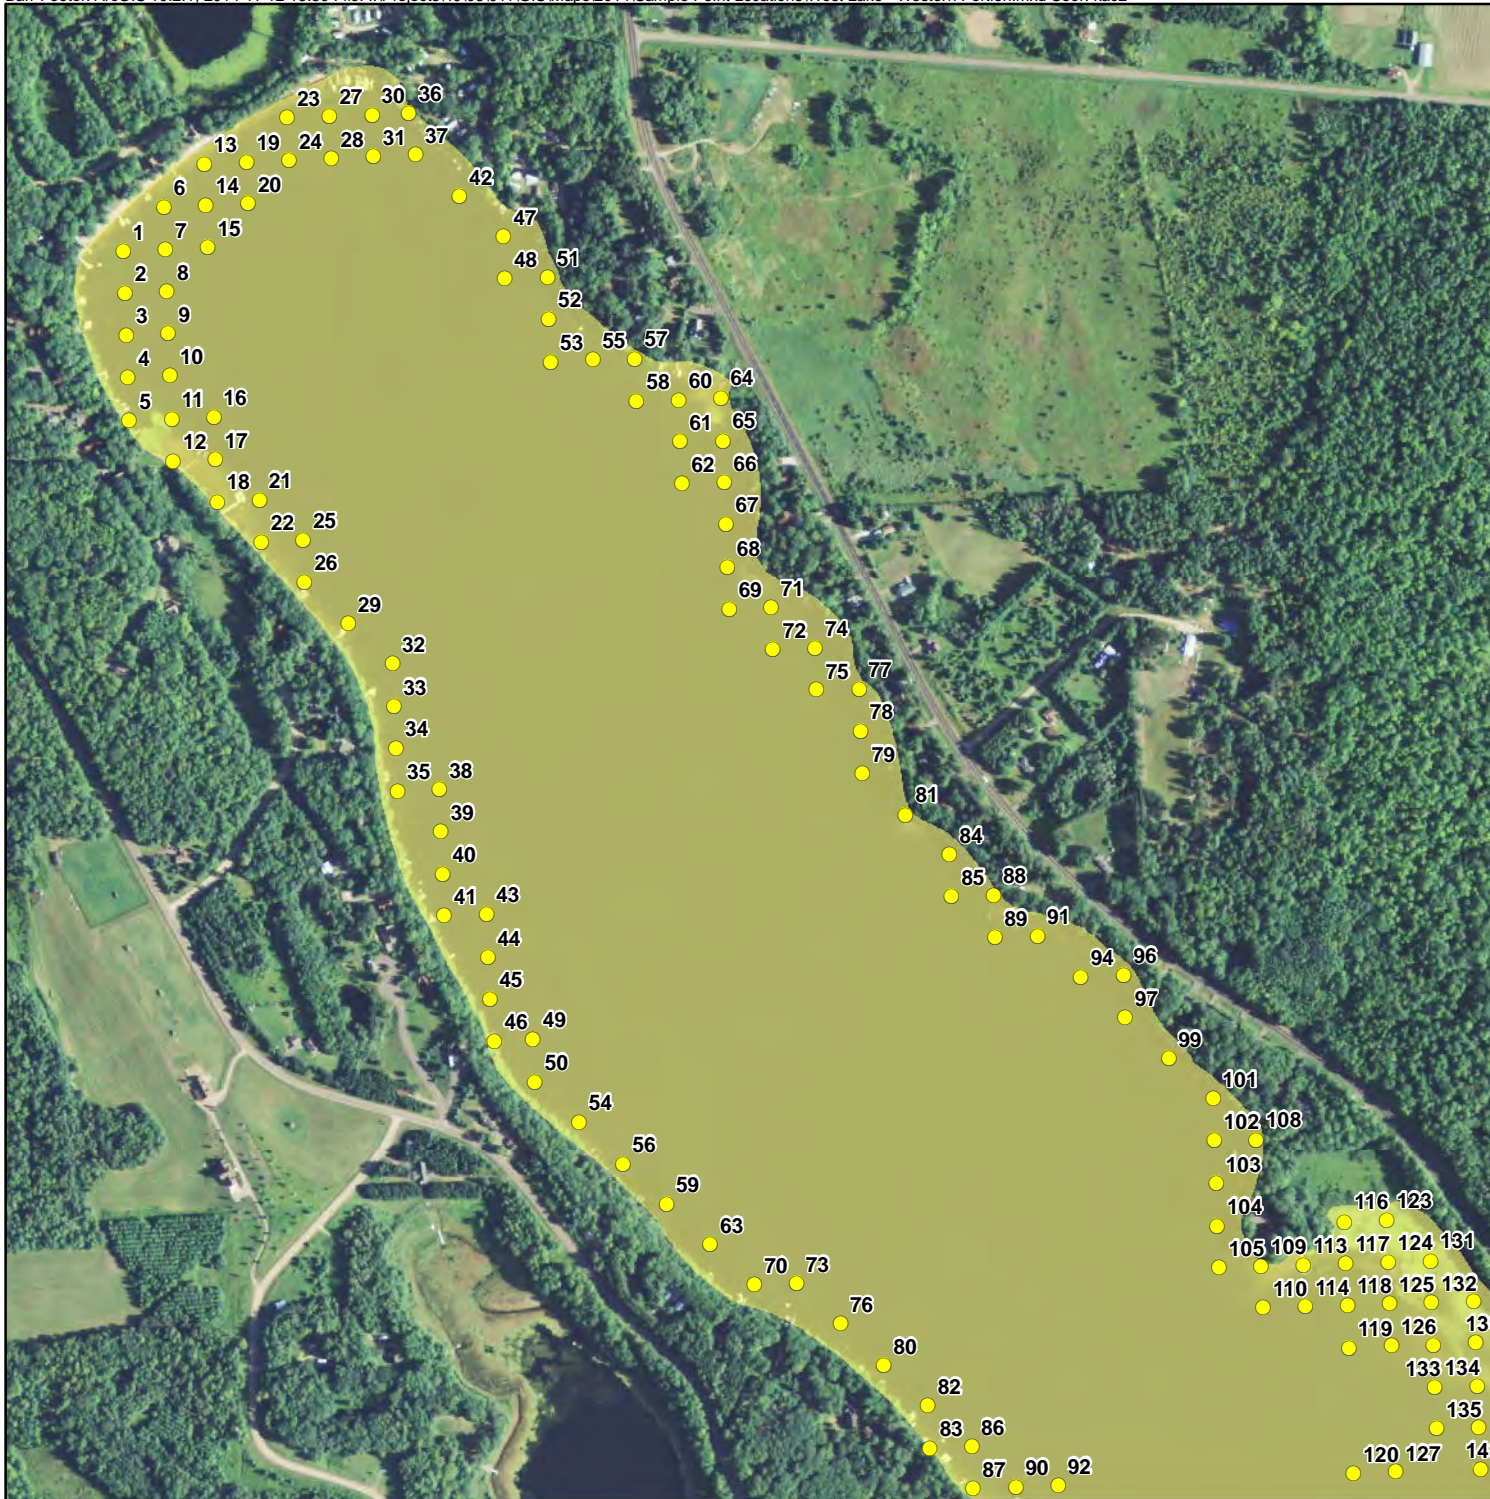

- Sample Locations
- West Lake