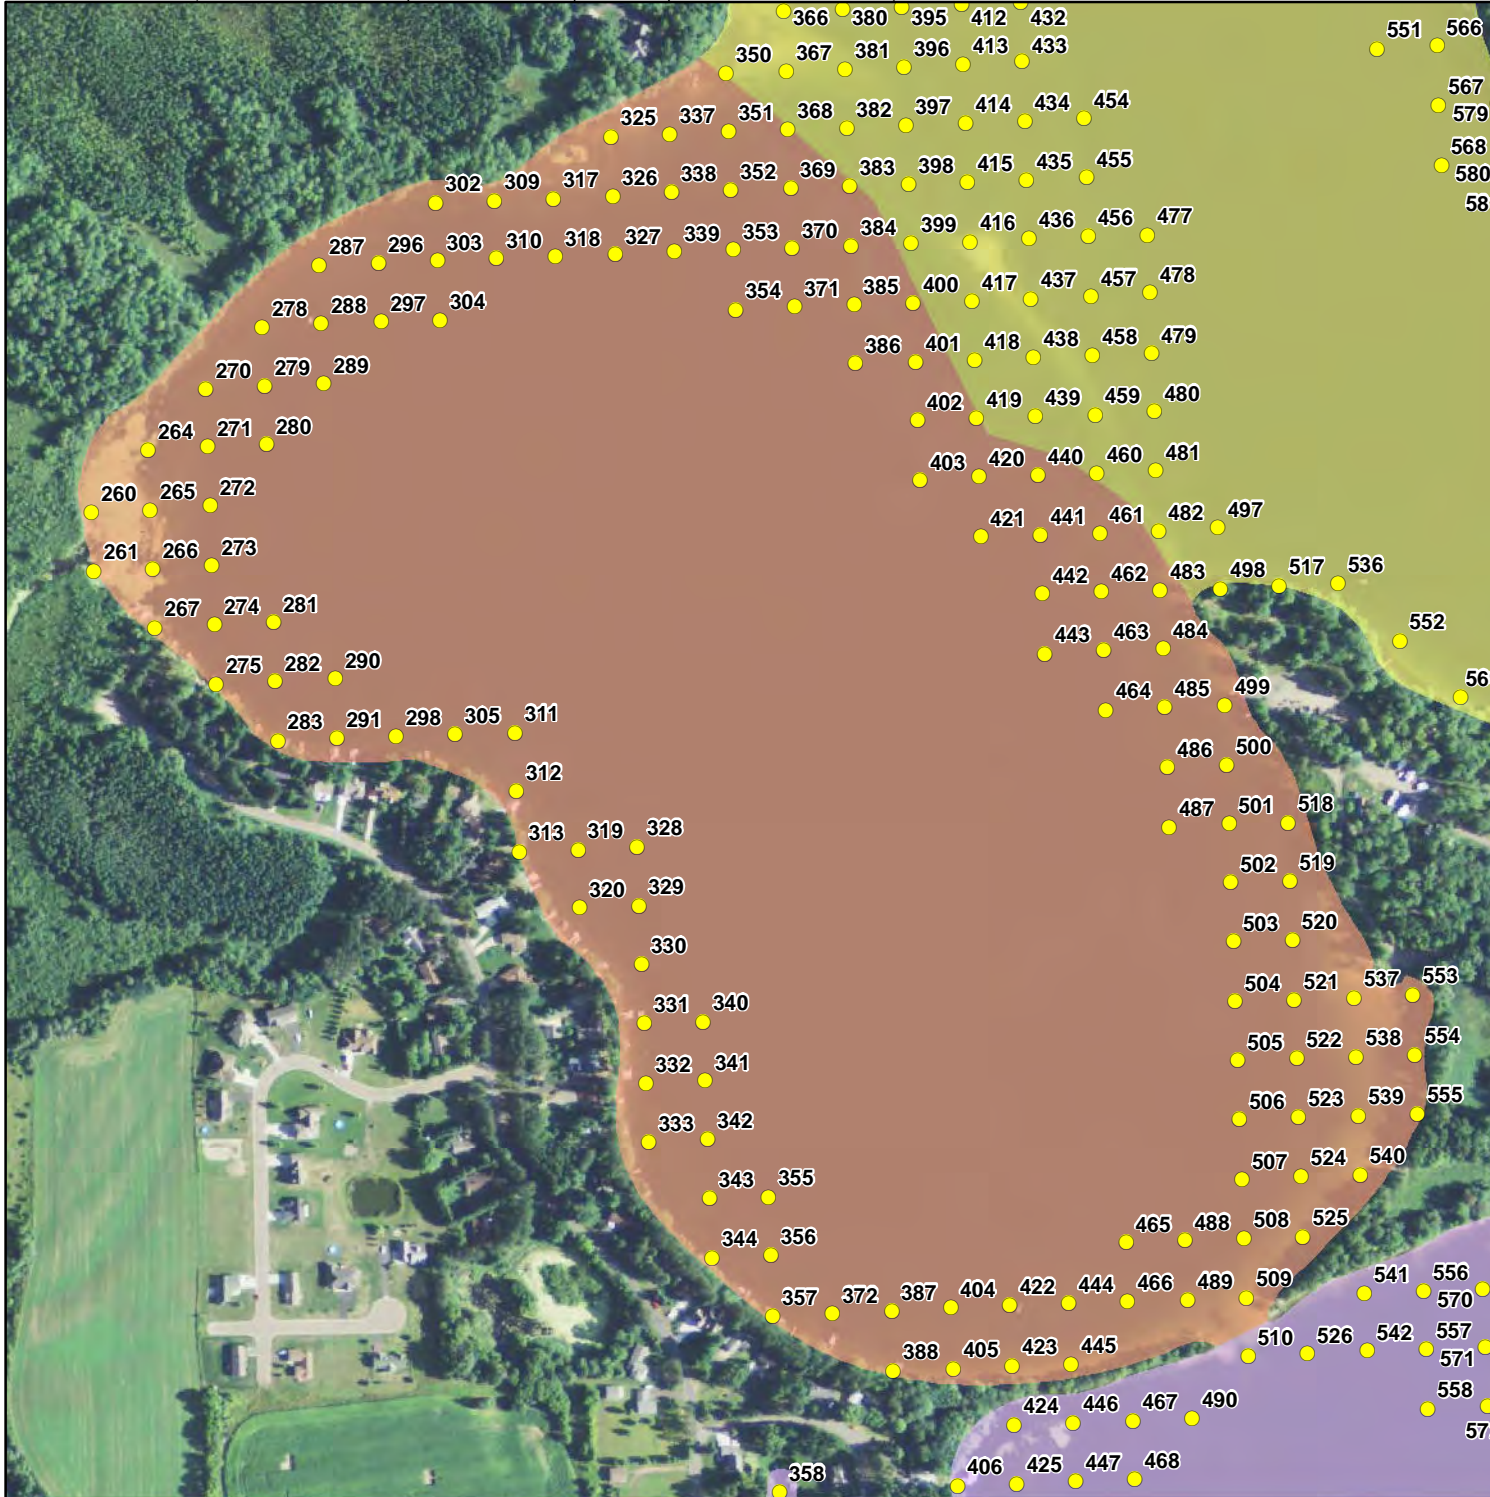

Appendix E

Sample Points

- Sample Locations
- Cemetery Bay
- City Bay

CEMETERY BAY
SAMPLE LOCATIONS
Beaver Dam
Barron County, WI
E-1

- Sample Locations
- Cemetery Bay
- City Bay
- East Lake
- West Lake

CITY BAY
SAMPLE LOCATIONS
Beaver Dam
Barron County, WI
E-2

- Sample Locations
- West Lake
- Williams Bay

WEST LAKE - EAST
CENTRAL PORTION
SAMPLE LOCATIONS
Beaver Dam
Barron County, WI
E-7

- Sample Locations
- City Bay
- West Lake
- Williams Bay

WEST LAKE - EASTERN
PORTION
SAMPLE LOCATIONS
Beaver Dam
Barron County, WI
E-8

- Sample Locations
- West Lake

WEST LAKE - WEST
CENTRAL PORTION
SAMPLE LOCATIONS
Beaver Dam
Barron County, WI
E-9

- Sample Locations
- West Lake

WEST LAKE - WESTERN
PORTION
SAMPLE LOCATIONS
Beaver Dam
Barron County, WI
E-10

- Sample Locations
- Rabbit Island Bay
- West Lake
- Williams Bay

WILLIAMS BAY
SAMPLE LOCATIONS
Beaver Dam
Barron County, WI
E-11