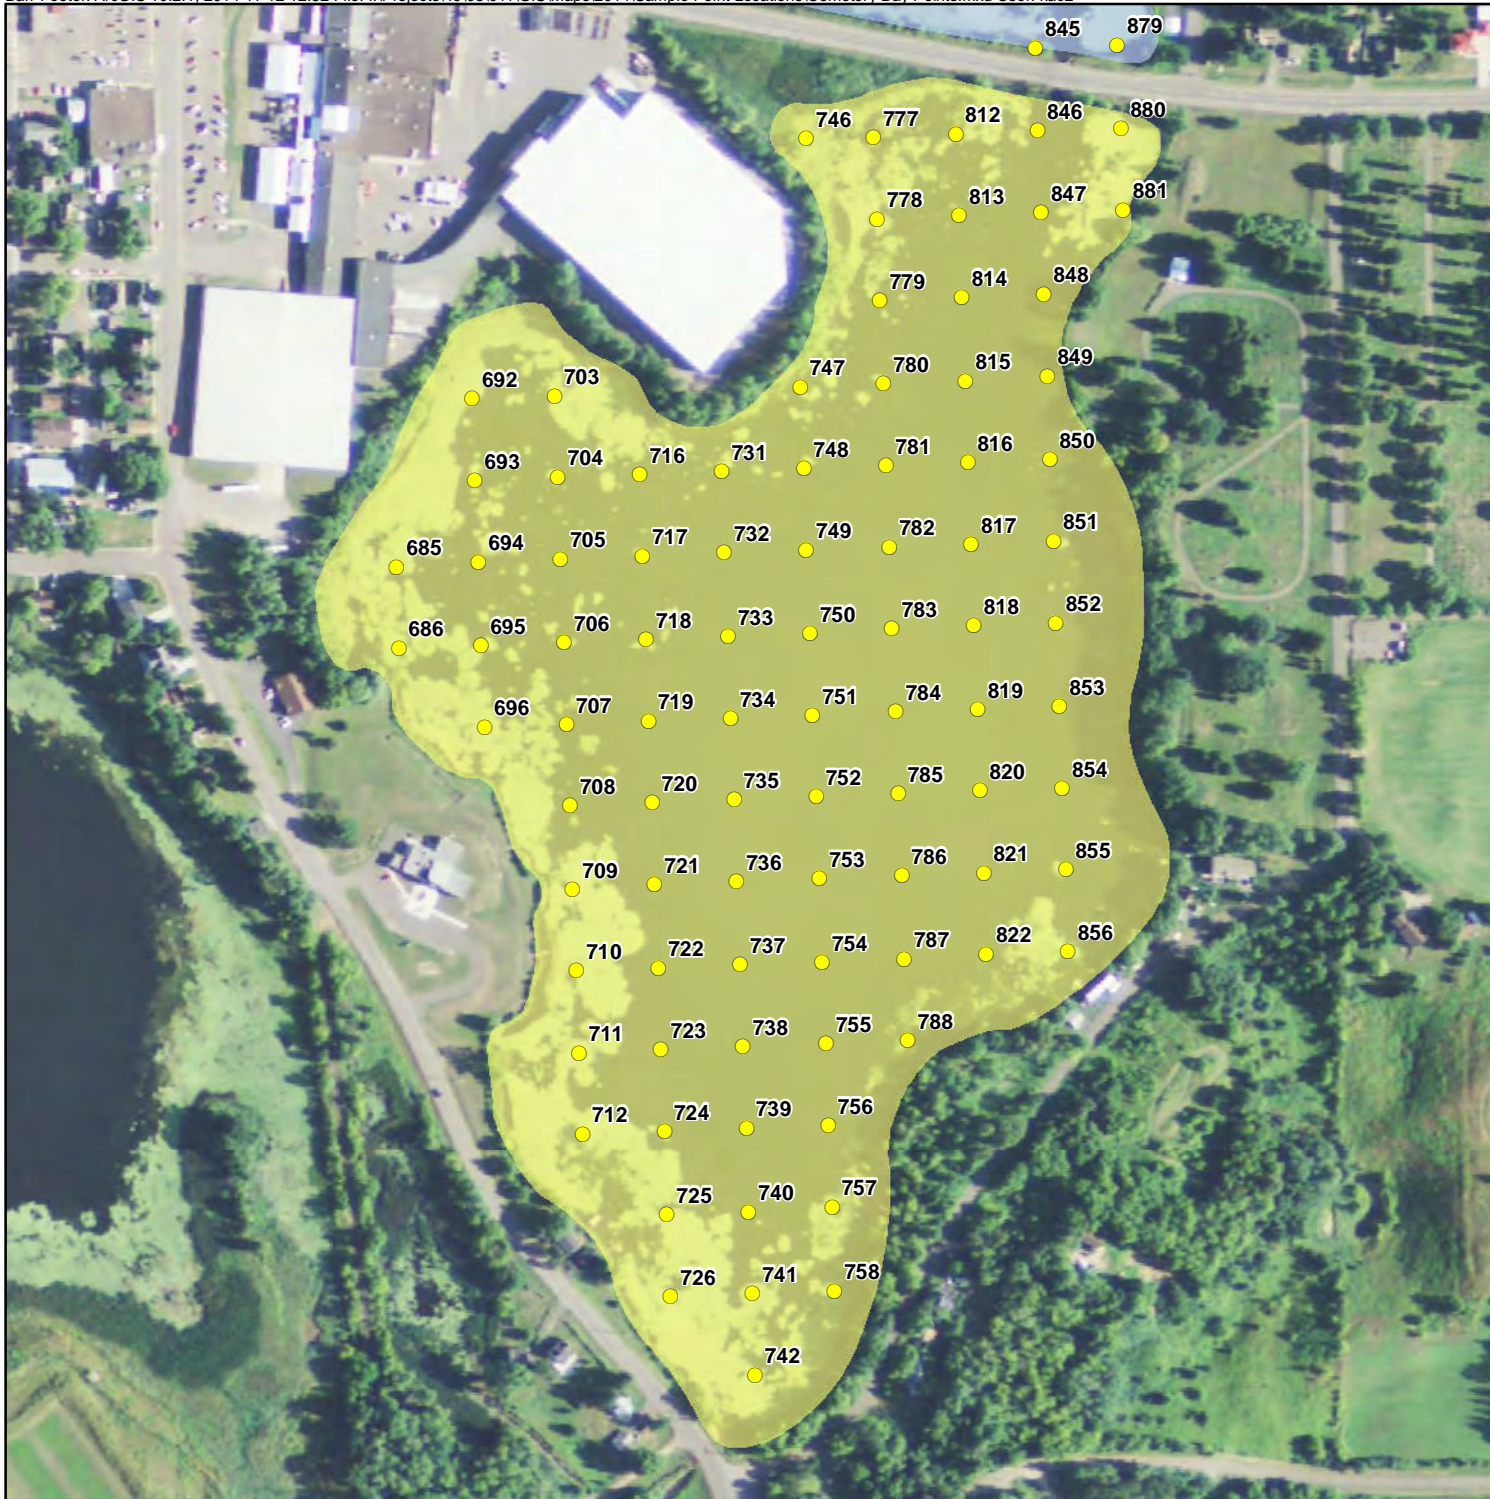

Appendix E

Sample Points

- Sample Locations
- Cemetery Bay
- City Bay

CEMETERY BAY
SAMPLE LOCATIONS
Beaver Dam
Barron County, WI
E-1

- Sample Locations
- Cemetery Bay
- City Bay
- East Lake
- West Lake

CITY BAY
SAMPLE LOCATIONS
Beaver Dam
Barron County, WI
E-2

- Sample Locations
- City Bay
- East Lake
- Norwegian Bay

EAST LAKE
SAMPLE LOCATIONS
Beaver Dam
Barron County, WI
E-3

- Sample Locations
- Library Lake
- Rabbit Island Bay

LIBRARY LAKE
SAMPLE LOCATIONS
Beaver Dam
Barron County, WI
E-4

- Sample Locations
- East Lake
- Norwegian Bay

NORWEGIAN BAY
SAMPLE LOCATIONS
Beaver Dam
Barron County, WI
E-5

- Sample Locations
- Library Lake
- Rabbit Island Bay
- Williams Bay

RABBIT ISLAND BAY
SAMPLE LOCATIONS
Beaver Dam
Barron County, WI
E-6

- Sample Locations
- West Lake

WEST LAKE - WEST
CENTRAL PORTION
SAMPLE LOCATIONS
Beaver Dam
Barron County, WI
E-9

- Sample Locations
- West Lake

WEST LAKE - WESTERN
PORTION
SAMPLE LOCATIONS
Beaver Dam
Barron County, WI
E-10