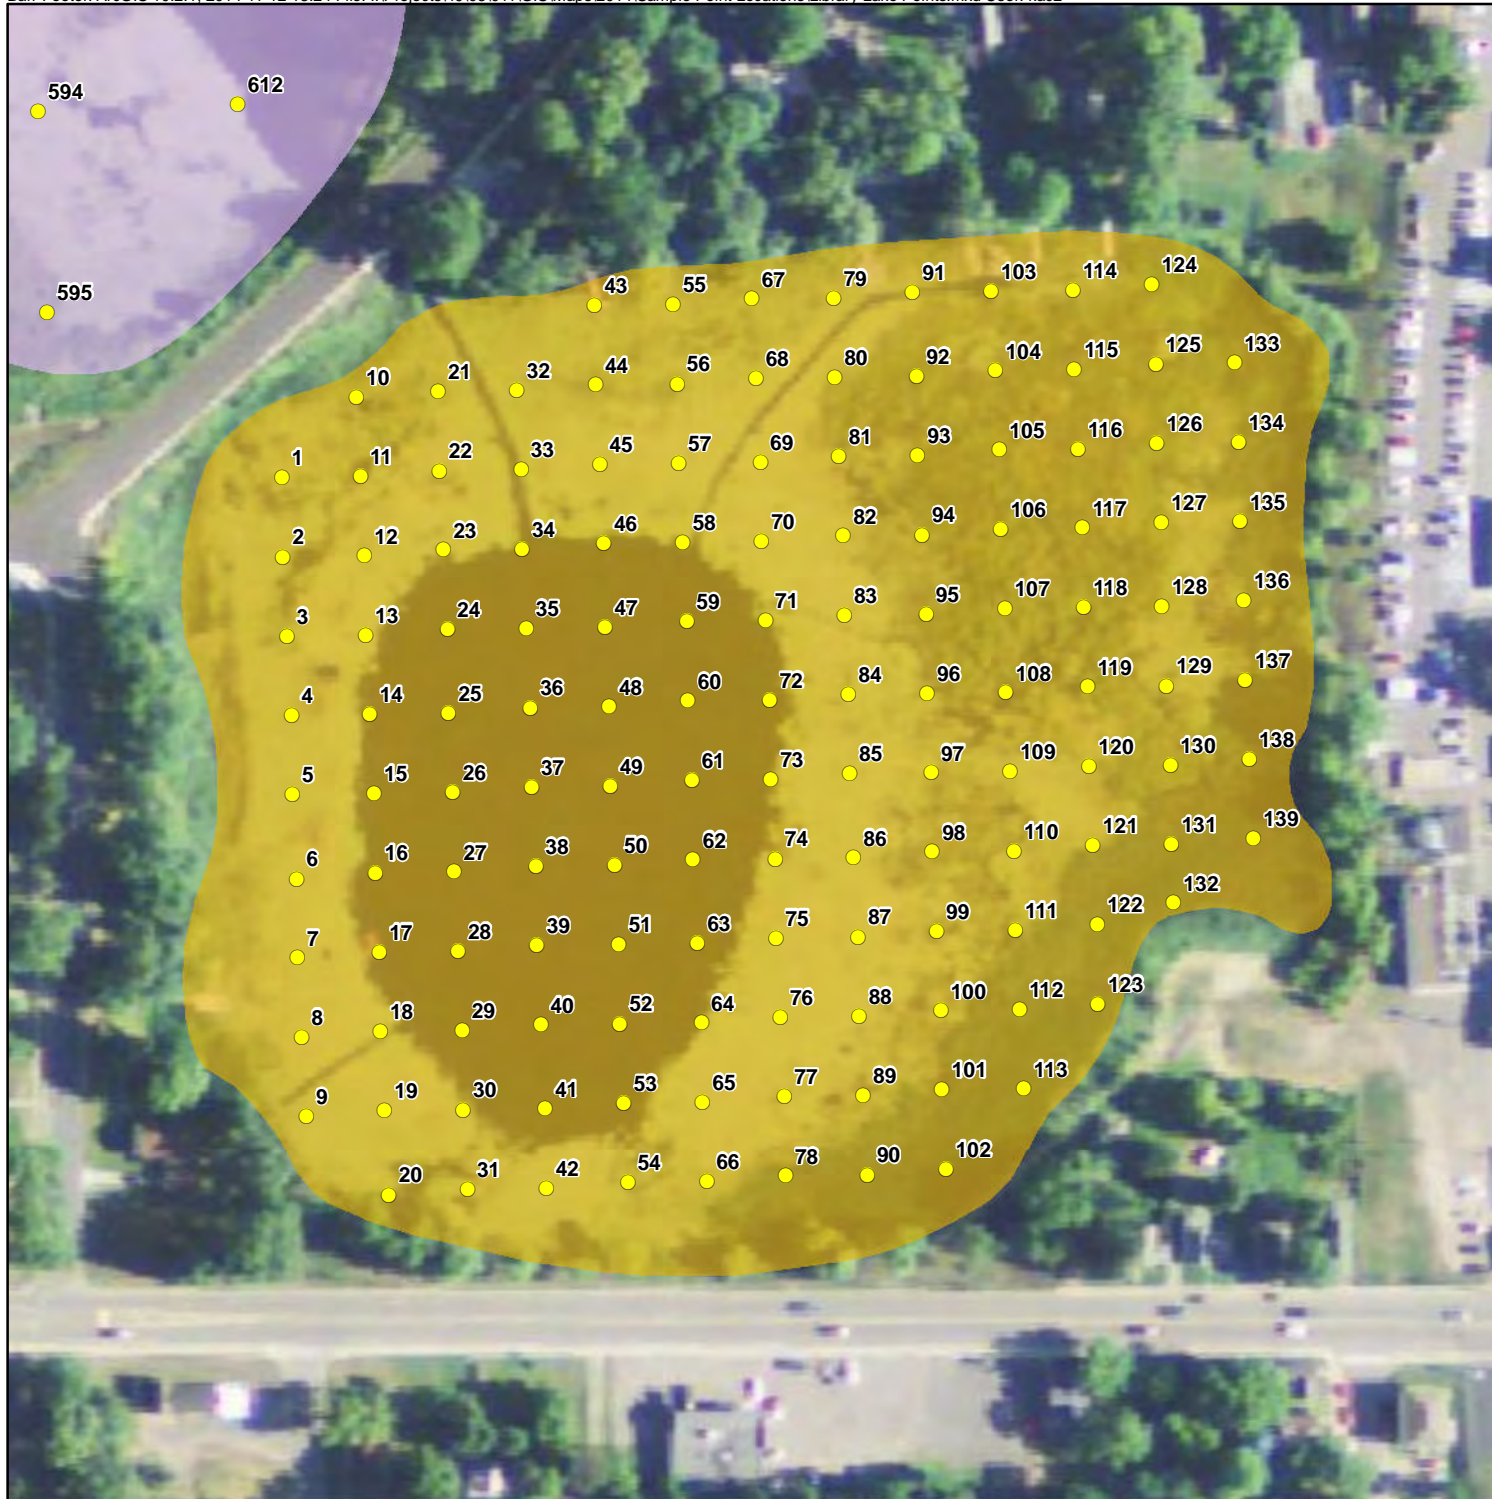

Appendix E

Sample Points

- Sample Locations
- Cemetery Bay
- City Bay

CEMETERY BAY
SAMPLE LOCATIONS
Beaver Dam
Barron County, WI
E-1

- Sample Locations
- Cemetery Bay
- City Bay
- East Lake
- West Lake

CITY BAY
SAMPLE LOCATIONS
Beaver Dam
Barron County, WI
E-2

- Sample Locations
- City Bay
- East Lake
- Norwegian Bay

EAST LAKE
SAMPLE LOCATIONS
Beaver Dam
Barron County, WI
E-3

- Sample Locations
- Library Lake
- Rabbit Island Bay

LIBRARY LAKE
SAMPLE LOCATIONS
Beaver Dam
Barron County, WI
E-4

- Sample Locations
- East Lake
- Norwegian Bay

NORWEGIAN BAY
SAMPLE LOCATIONS
Beaver Dam
Barron County, WI
E-5

- Sample Locations
- Library Lake
- Rabbit Island Bay
- Williams Bay

RABBIT ISLAND BAY
SAMPLE LOCATIONS
Beaver Dam
Barron County, WI
E-6

- Sample Locations
- West Lake
- Williams Bay

WEST LAKE - EAST
CENTRAL PORTION
SAMPLE LOCATIONS
Beaver Dam
Barron County, WI
E-7

- Sample Locations
- City Bay
- West Lake
- Williams Bay

WEST LAKE - EASTERN
PORTION
SAMPLE LOCATIONS
Beaver Dam
Barron County, WI
E-8