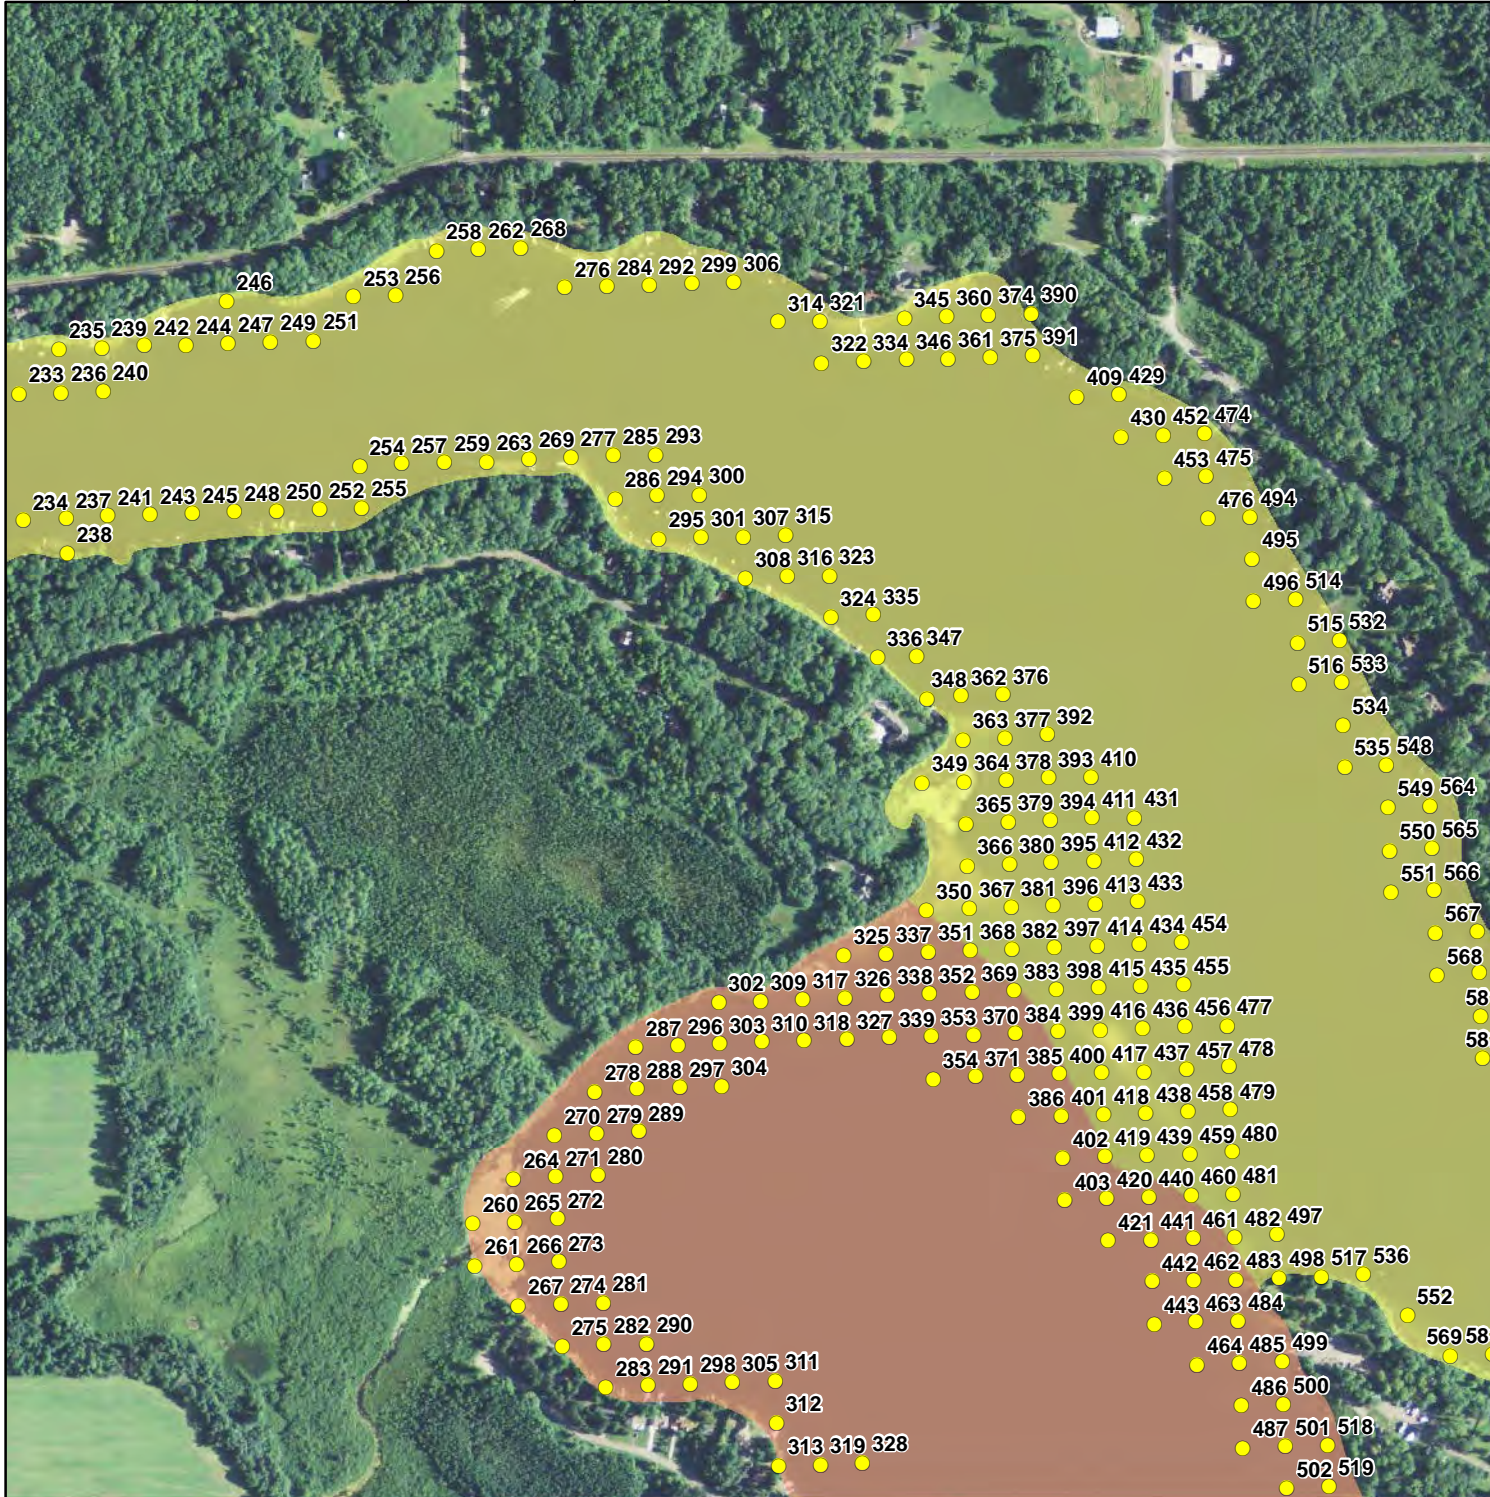

Appendix E

Sample Points

- Sample Locations
- Cemetery Bay
- City Bay

CEMETERY BAY
SAMPLE LOCATIONS
Beaver Dam
Barron County, WI
E-1

- Sample Locations
- Cemetery Bay
- City Bay
- East Lake
- West Lake

CITY BAY
SAMPLE LOCATIONS
Beaver Dam
Barron County, WI
E-2

- Sample Locations
- City Bay
- East Lake
- Norwegian Bay

EAST LAKE
SAMPLE LOCATIONS
Beaver Dam
Barron County, WI
E-3

- Sample Locations
- Library Lake
- Rabbit Island Bay

LIBRARY LAKE
SAMPLE LOCATIONS
Beaver Dam
Barron County, WI
E-4

- Sample Locations
- East Lake
- Norwegian Bay

NORWEGIAN BAY
SAMPLE LOCATIONS
Beaver Dam
Barron County, WI
E-5

- Sample Locations
- Library Lake
- Rabbit Island Bay
- Williams Bay

RABBIT ISLAND BAY
SAMPLE LOCATIONS
Beaver Dam
Barron County, WI
E-6

- Sample Locations
- West Lake
- Williams Bay

WEST LAKE - EAST
CENTRAL PORTION
SAMPLE LOCATIONS
Beaver Dam
Barron County, WI
E-7

- Sample Locations
- City Bay
- West Lake
- Williams Bay

WEST LAKE - EASTERN
PORTION
SAMPLE LOCATIONS
Beaver Dam
Barron County, WI
E-8