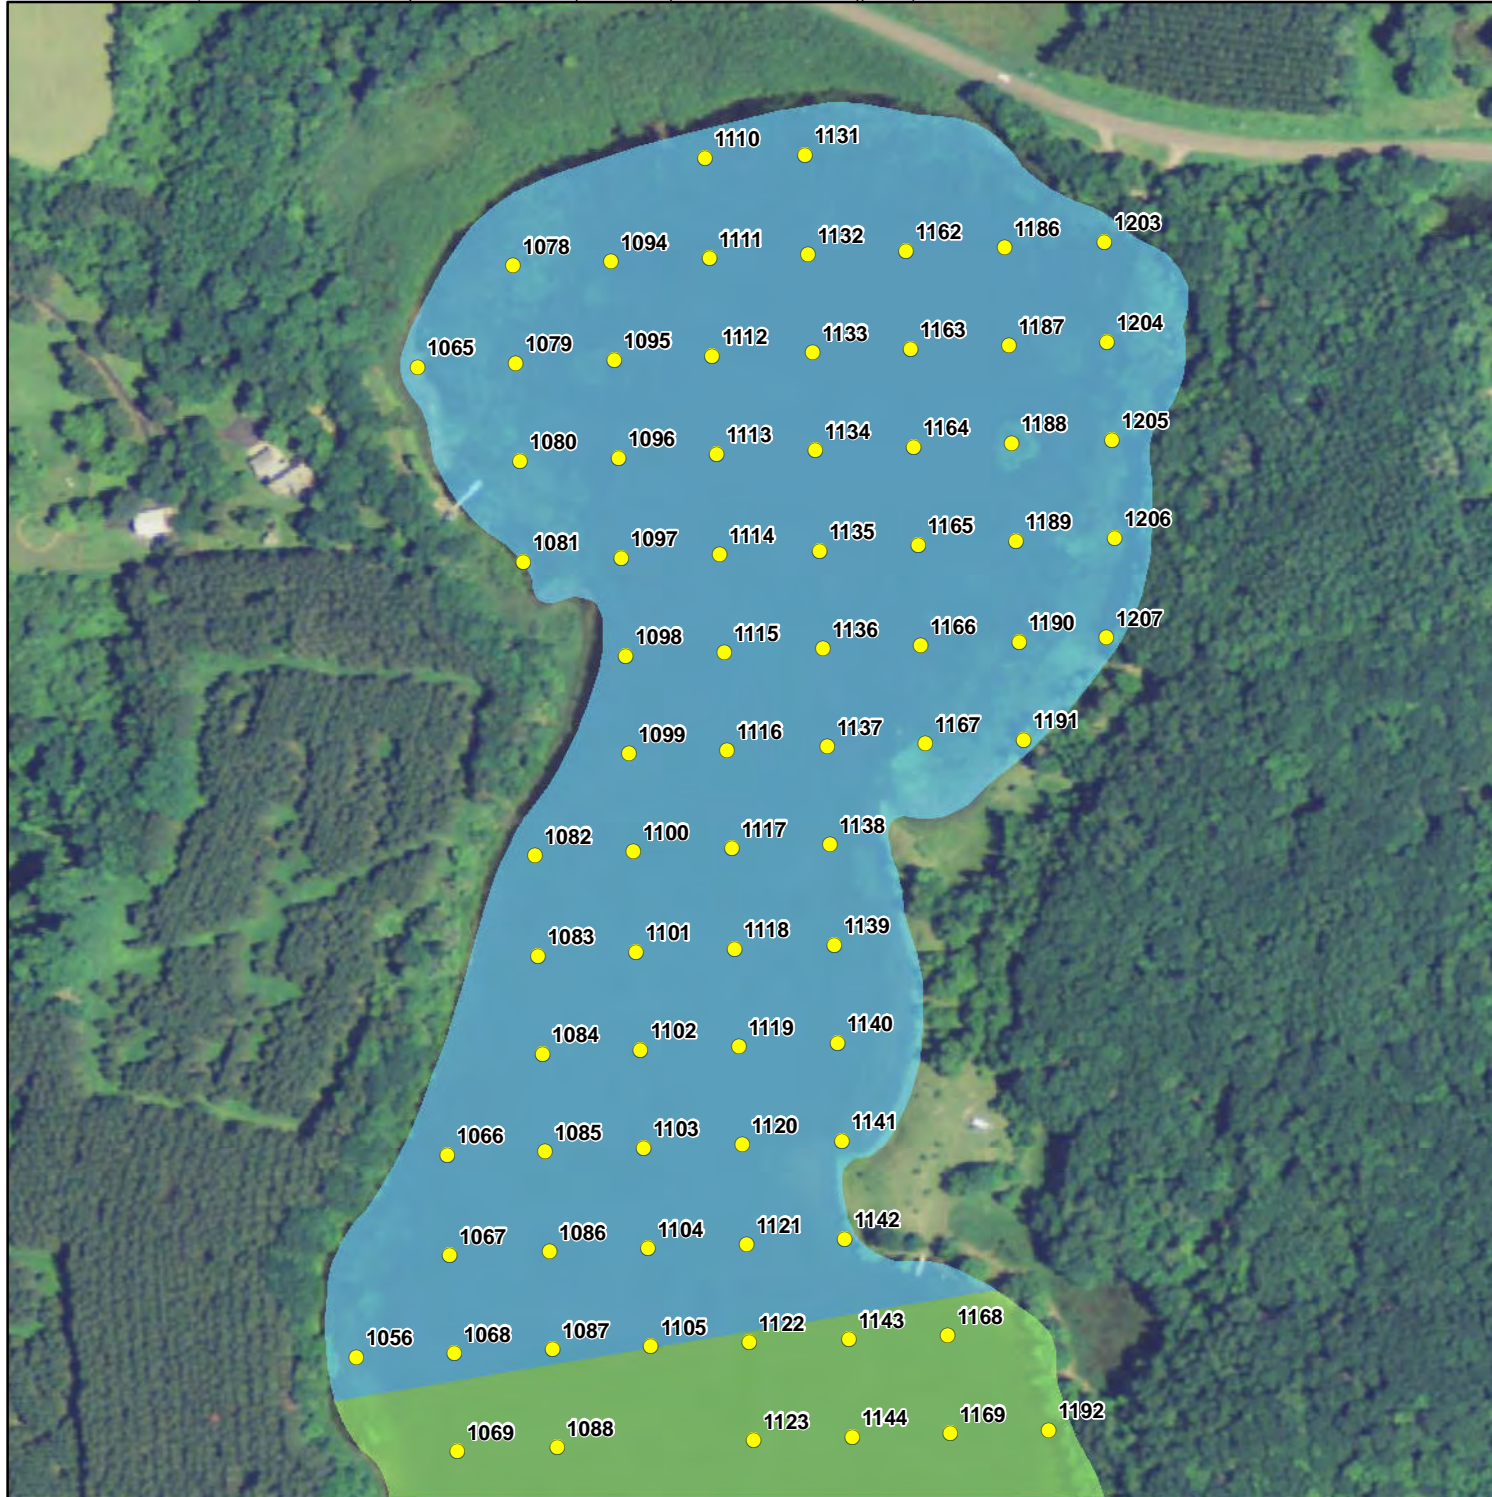

Appendix E

Sample Points

- Sample Locations
- Cemetery Bay
- City Bay

CEMETERY BAY
SAMPLE LOCATIONS
Beaver Dam
Barron County, WI
E-1

- Sample Locations
- Cemetery Bay
- City Bay
- East Lake
- West Lake

CITY BAY
SAMPLE LOCATIONS
Beaver Dam
Barron County, WI
E-2

- Sample Locations
- City Bay
- East Lake
- Norwegian Bay

EAST LAKE
SAMPLE LOCATIONS
Beaver Dam
Barron County, WI
E-3

- Sample Locations
- Library Lake
- Rabbit Island Bay

LIBRARY LAKE
SAMPLE LOCATIONS
Beaver Dam
Barron County, WI
E-4

- Sample Locations
- East Lake
- Norwegian Bay

NORWEGIAN BAY
SAMPLE LOCATIONS
Beaver Dam
Barron County, WI
E-5

- Sample Locations
- Library Lake
- Rabbit Island Bay
- Williams Bay

RABBIT ISLAND BAY
SAMPLE LOCATIONS
Beaver Dam
Barron County, WI
E-6

- Sample Locations
- West Lake
- Williams Bay

WEST LAKE - EAST
CENTRAL PORTION
SAMPLE LOCATIONS
Beaver Dam
Barron County, WI
E-7

- Sample Locations
- City Bay
- West Lake
- Williams Bay

WEST LAKE - EASTERN
PORTION
SAMPLE LOCATIONS
Beaver Dam
Barron County, WI
E-8