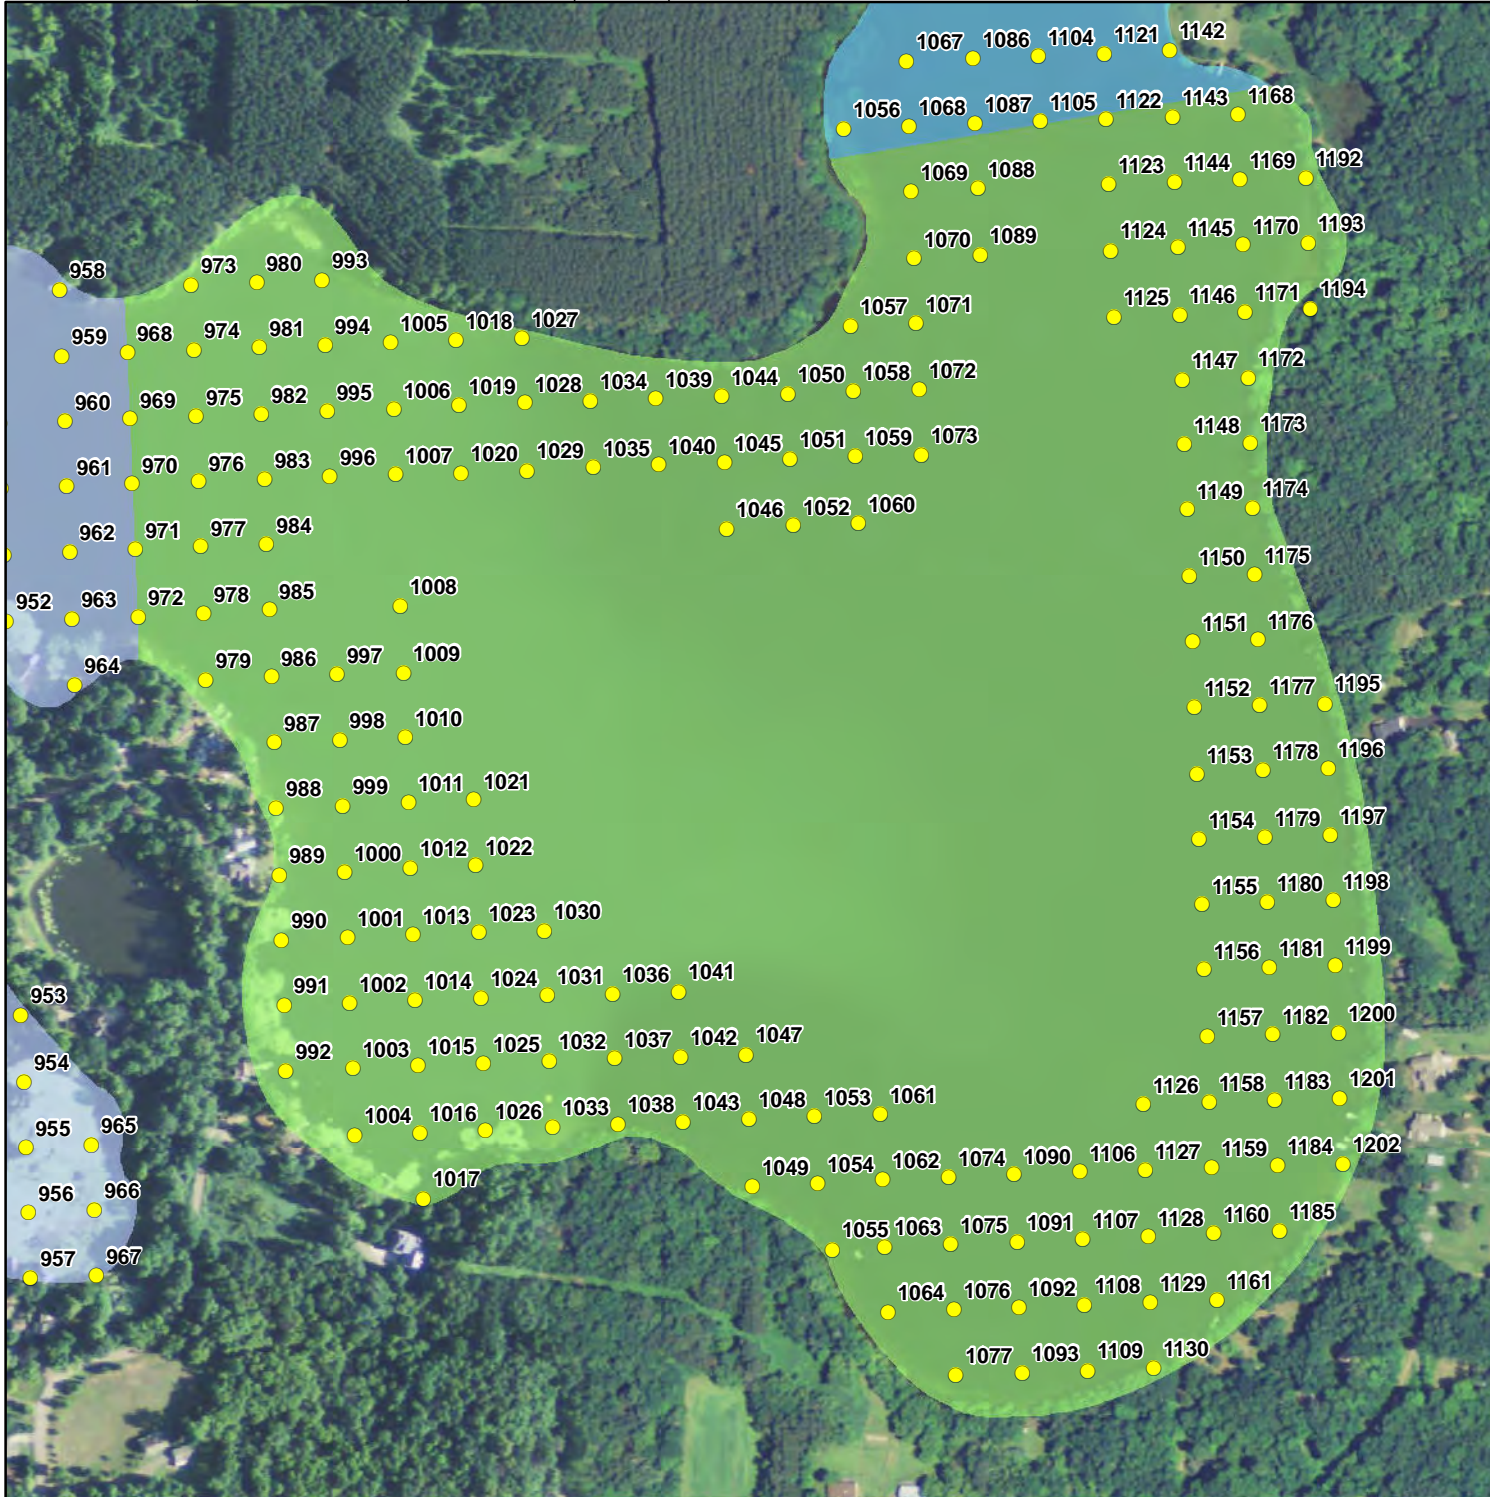

Appendix E

Sample Points

- Sample Locations
- Cemetery Bay
- City Bay

CEMETERY BAY
SAMPLE LOCATIONS
Beaver Dam
Barron County, WI
E-1

- Sample Locations
- Cemetery Bay
- City Bay
- East Lake
- West Lake

CITY BAY
SAMPLE LOCATIONS
Beaver Dam
Barron County, WI
E-2

- Sample Locations
- City Bay
- East Lake
- Norwegian Bay

EAST LAKE
SAMPLE LOCATIONS
Beaver Dam
Barron County, WI
E-3

- Sample Locations
- Library Lake
- Rabbit Island Bay

LIBRARY LAKE
SAMPLE LOCATIONS
Beaver Dam
Barron County, WI
E-4

- Sample Locations
- East Lake
- Norwegian Bay

NORWEGIAN BAY
SAMPLE LOCATIONS
Beaver Dam
Barron County, WI
E-5

- Sample Locations
- Library Lake
- Rabbit Island Bay
- Williams Bay

RABBIT ISLAND BAY
SAMPLE LOCATIONS
Beaver Dam
Barron County, WI
E-6

- Sample Locations
- West Lake
- Williams Bay

WEST LAKE - EAST
CENTRAL PORTION
SAMPLE LOCATIONS
Beaver Dam
Barron County, WI
E-7

- Sample Locations
- City Bay
- West Lake
- Williams Bay

WEST LAKE - EASTERN
PORTION
SAMPLE LOCATIONS
Beaver Dam
Barron County, WI
E-8