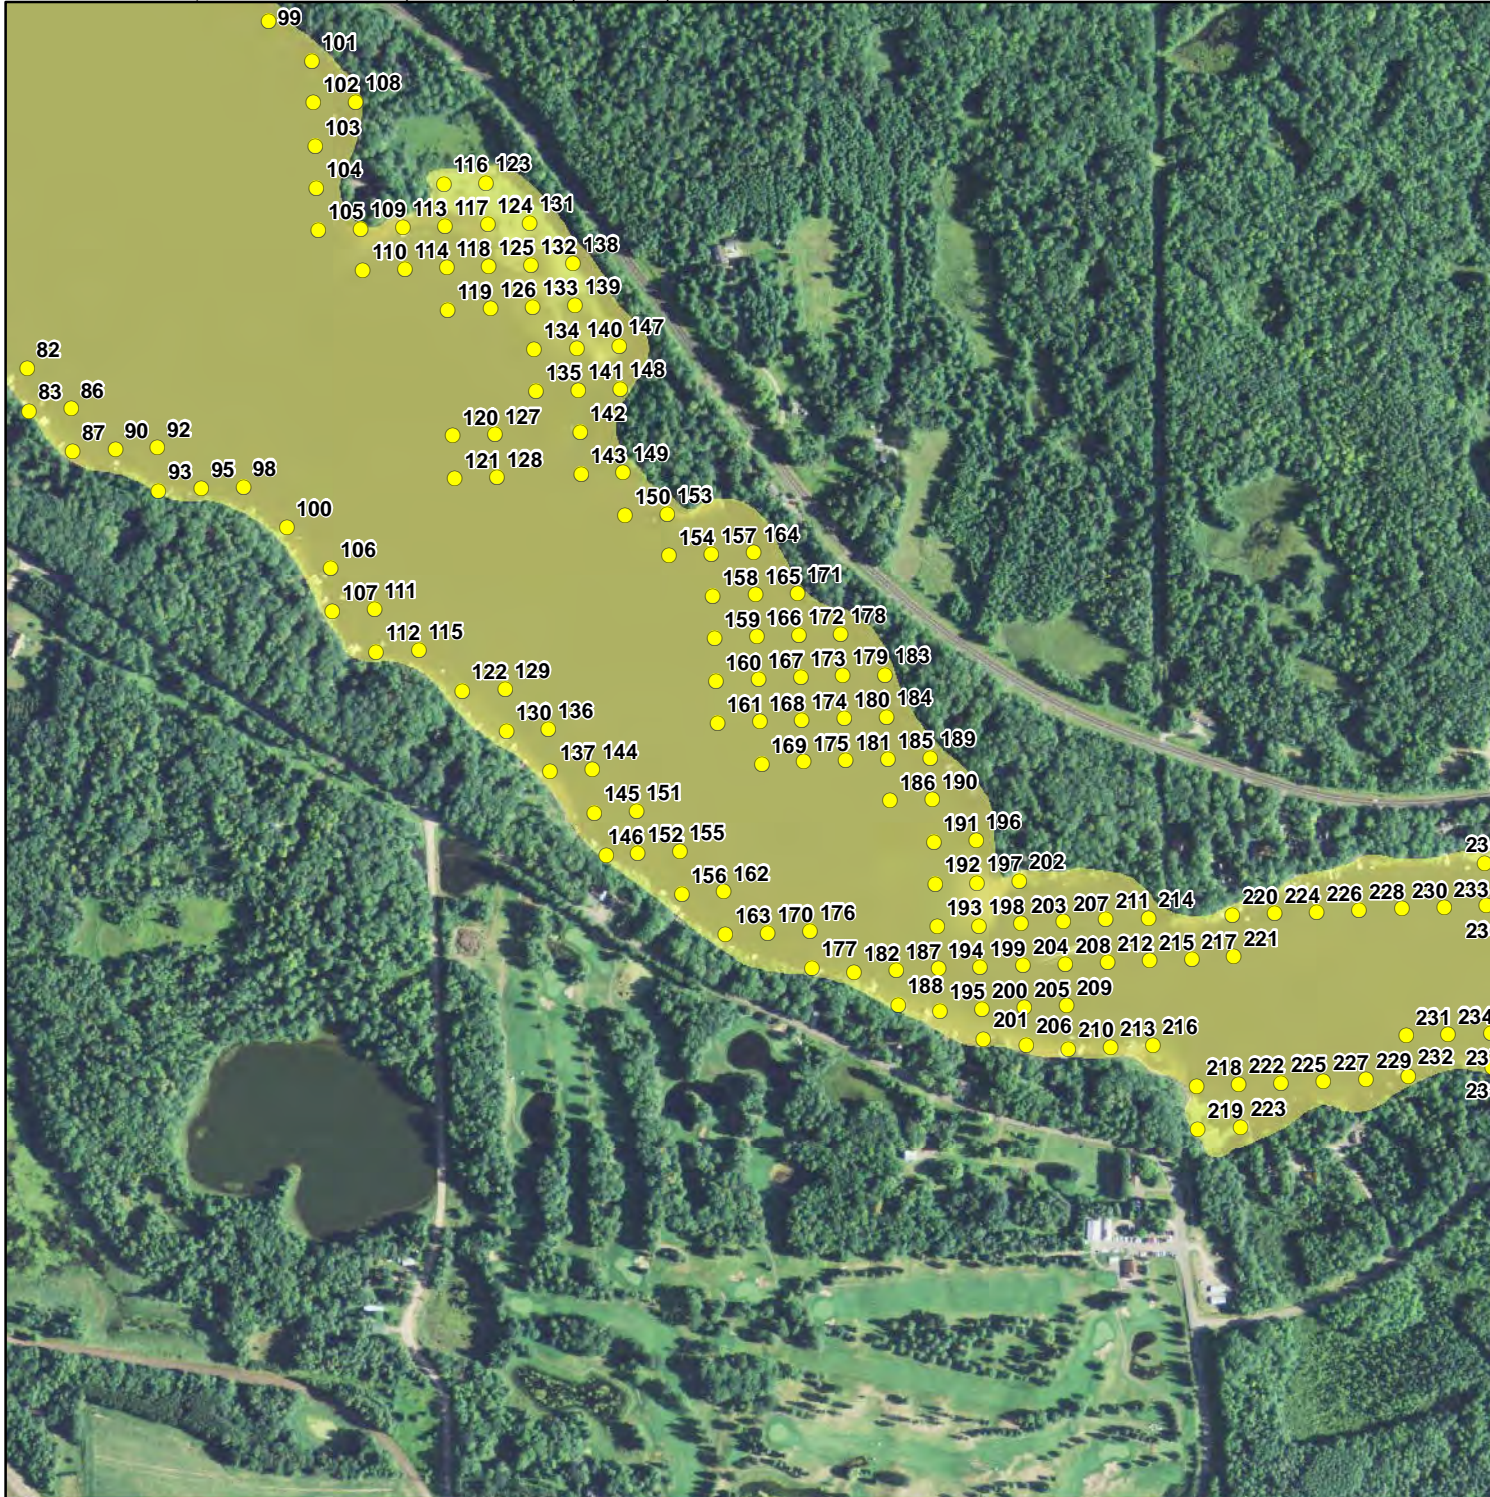

Appendix E

Sample Points

- Sample Locations
- Cemetery Bay
- City Bay

CEMETERY BAY
SAMPLE LOCATIONS
Beaver Dam
Barron County, WI
E-1

- Sample Locations
- Cemetery Bay
- City Bay
- East Lake
- West Lake

CITY BAY
SAMPLE LOCATIONS
Beaver Dam
Barron County, WI
E-2

- Sample Locations
- East Lake
- Norwegian Bay

NORWEGIAN BAY
SAMPLE LOCATIONS
Beaver Dam
Barron County, WI
E-5

- Sample Locations
- Library Lake
- Rabbit Island Bay
- Williams Bay

RABBIT ISLAND BAY
SAMPLE LOCATIONS
Beaver Dam
Barron County, WI
E-6

- Sample Locations
- West Lake
- Williams Bay

WEST LAKE - EAST
CENTRAL PORTION
SAMPLE LOCATIONS
Beaver Dam
Barron County, WI
E-7

- Sample Locations
- City Bay
- West Lake
- Williams Bay

WEST LAKE - EASTERN
PORTION
SAMPLE LOCATIONS
Beaver Dam
Barron County, WI
E-8

- Sample Locations
- Rabbit Island Bay
- West Lake
- Williams Bay

WILLIAMS BAY
SAMPLE LOCATIONS
Beaver Dam
Barron County, WI
E-11