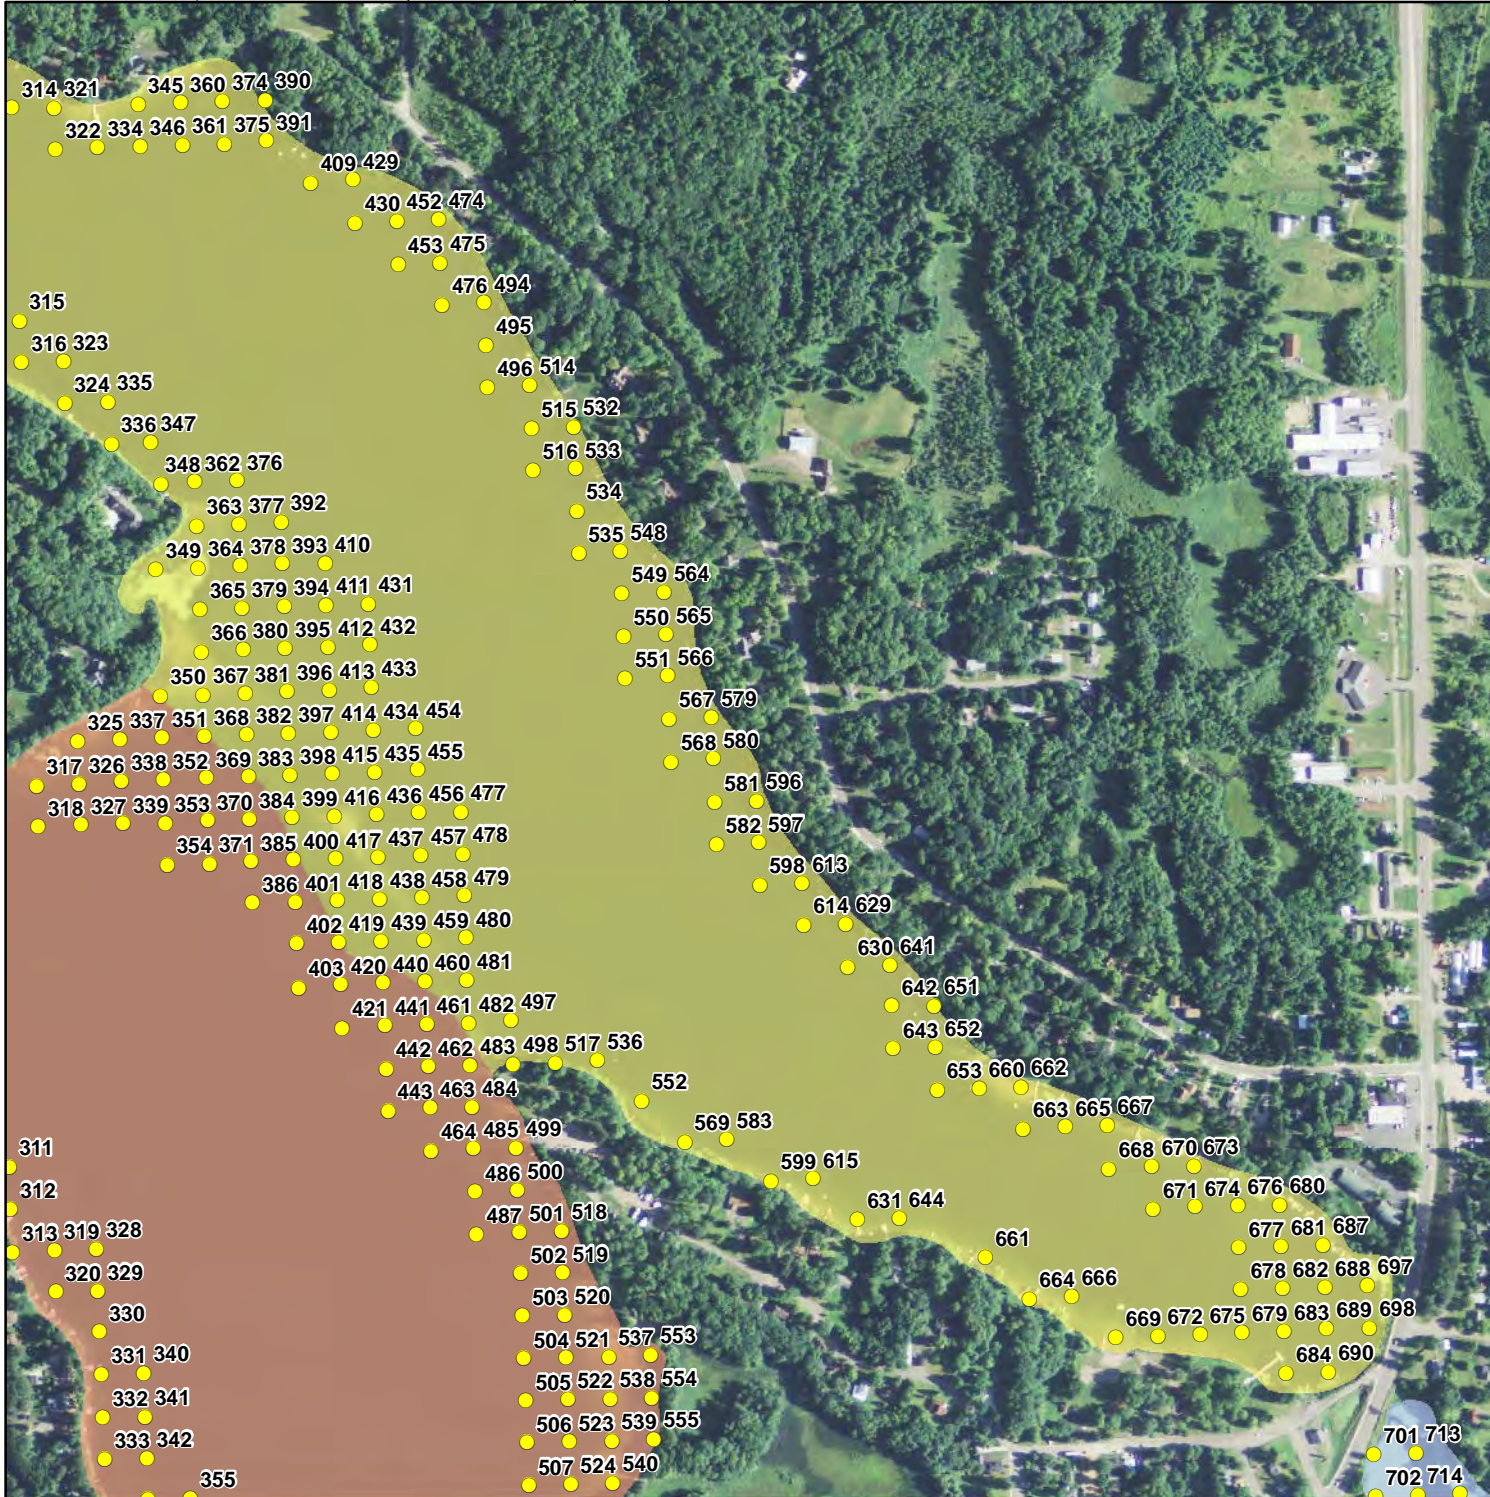

Appendix E

Sample Points

- Sample Locations
- Cemetery Bay
- City Bay

CEMETERY BAY
SAMPLE LOCATIONS
Beaver Dam
Barron County, WI
E-1

- Sample Locations
- Cemetery Bay
- City Bay
- East Lake
- West Lake

CITY BAY
SAMPLE LOCATIONS
Beaver Dam
Barron County, WI
E-2

- Sample Locations
- City Bay
- East Lake
- Norwegian Bay

EAST LAKE
SAMPLE LOCATIONS
Beaver Dam
Barron County, WI
E-3

- Sample Locations
- Library Lake
- Rabbit Island Bay

LIBRARY LAKE
SAMPLE LOCATIONS
Beaver Dam
Barron County, WI
E-4

- Sample Locations
- East Lake
- Norwegian Bay

NORWEGIAN BAY
SAMPLE LOCATIONS
Beaver Dam
Barron County, WI
E-5

- Sample Locations
- Library Lake
- Rabbit Island Bay
- Williams Bay

RABBIT ISLAND BAY
SAMPLE LOCATIONS
Beaver Dam
Barron County, WI
E-6

- Sample Locations
- West Lake
- Williams Bay

WEST LAKE - EAST
CENTRAL PORTION
SAMPLE LOCATIONS
Beaver Dam
Barron County, WI
E-7

- Sample Locations
- City Bay
- West Lake
- Williams Bay

WEST LAKE - EASTERN
PORTION
SAMPLE LOCATIONS
Beaver Dam
Barron County, WI
E-8